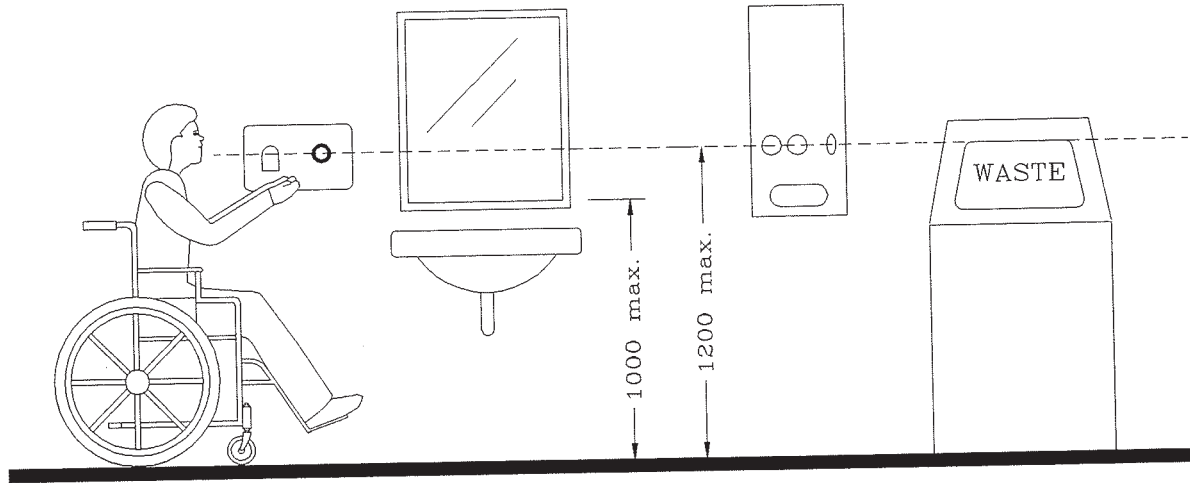

Accessories such as soap, towel dispensers and waste receptacles should not protrude into the path of travel but should be placed in close proximity to the accessible lavatory, to avoid having a person wheeling a chair with wet hands.