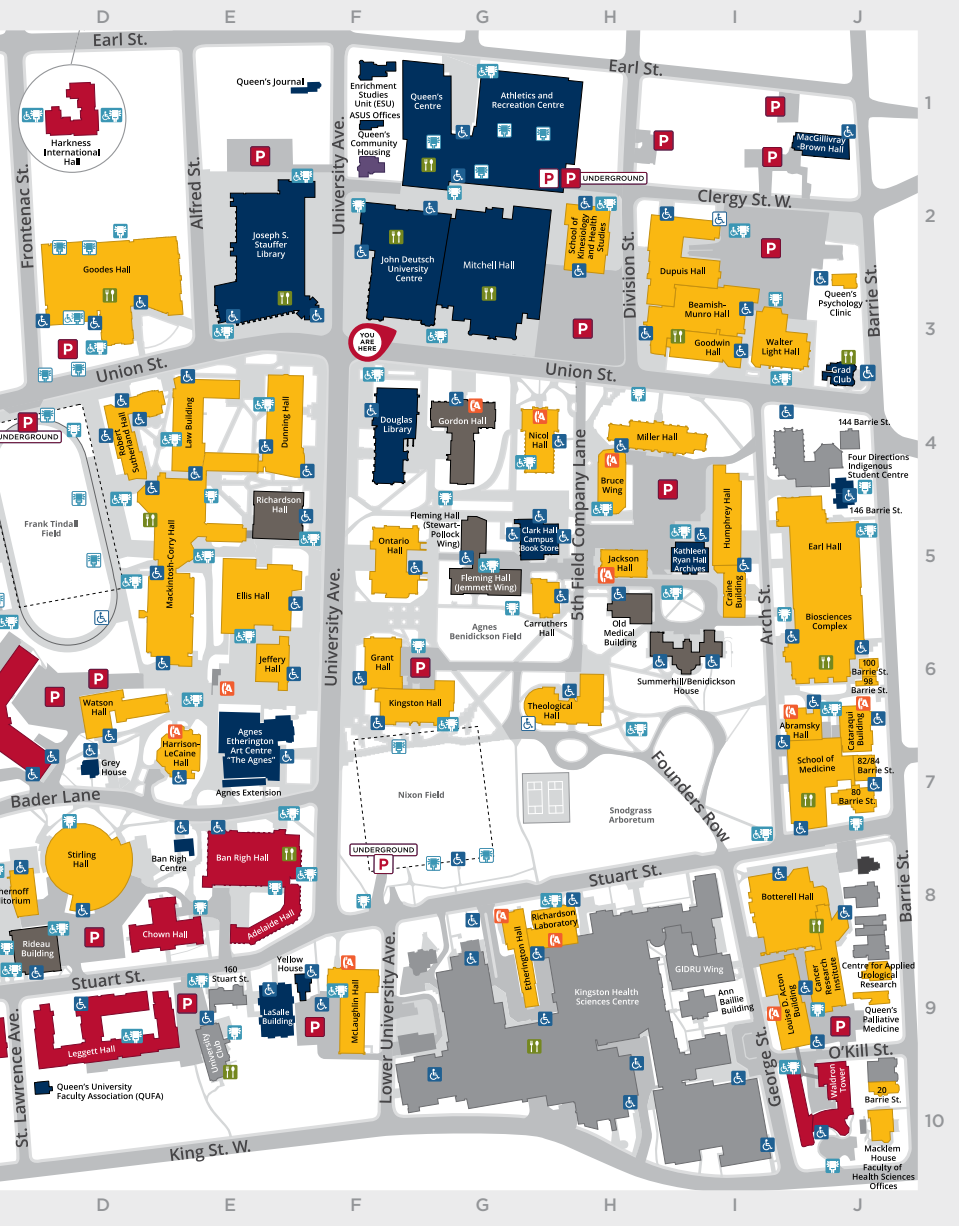

- P Accessible Parking
- ♿ Barrier Free Access *prior arrangement*
- ☎ Emergency Blue Light phone *underground*
- ♿ Barrier Free Access
- ☎ Emergency Blue Light phone *outdoors*
- ♿☎ Emergency Blue Light phone *accessible*