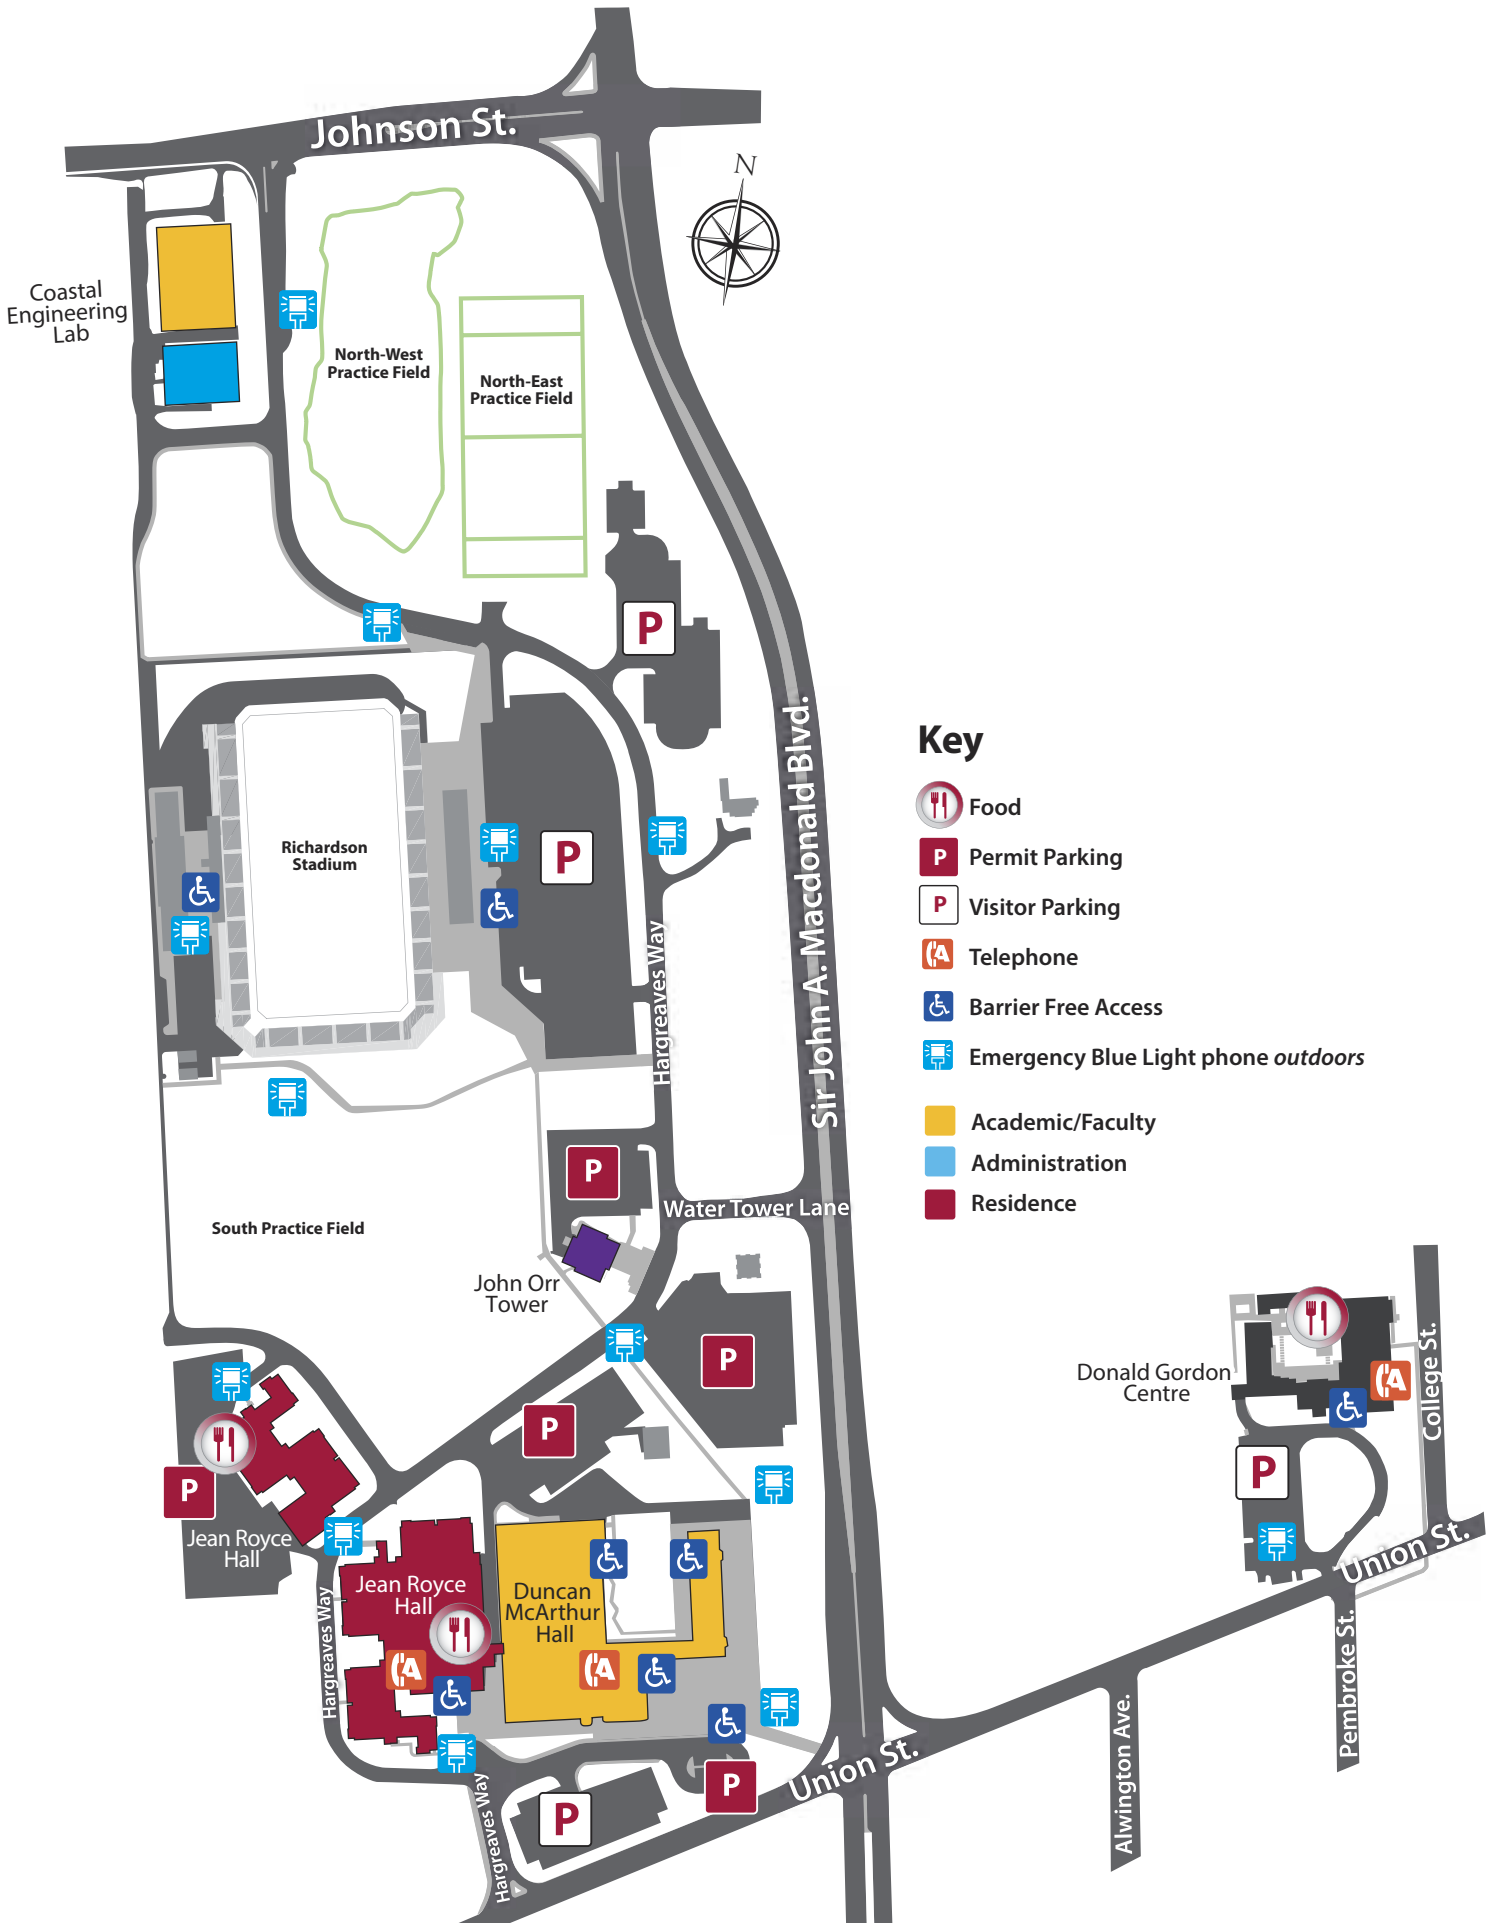

Queen's University West Campus