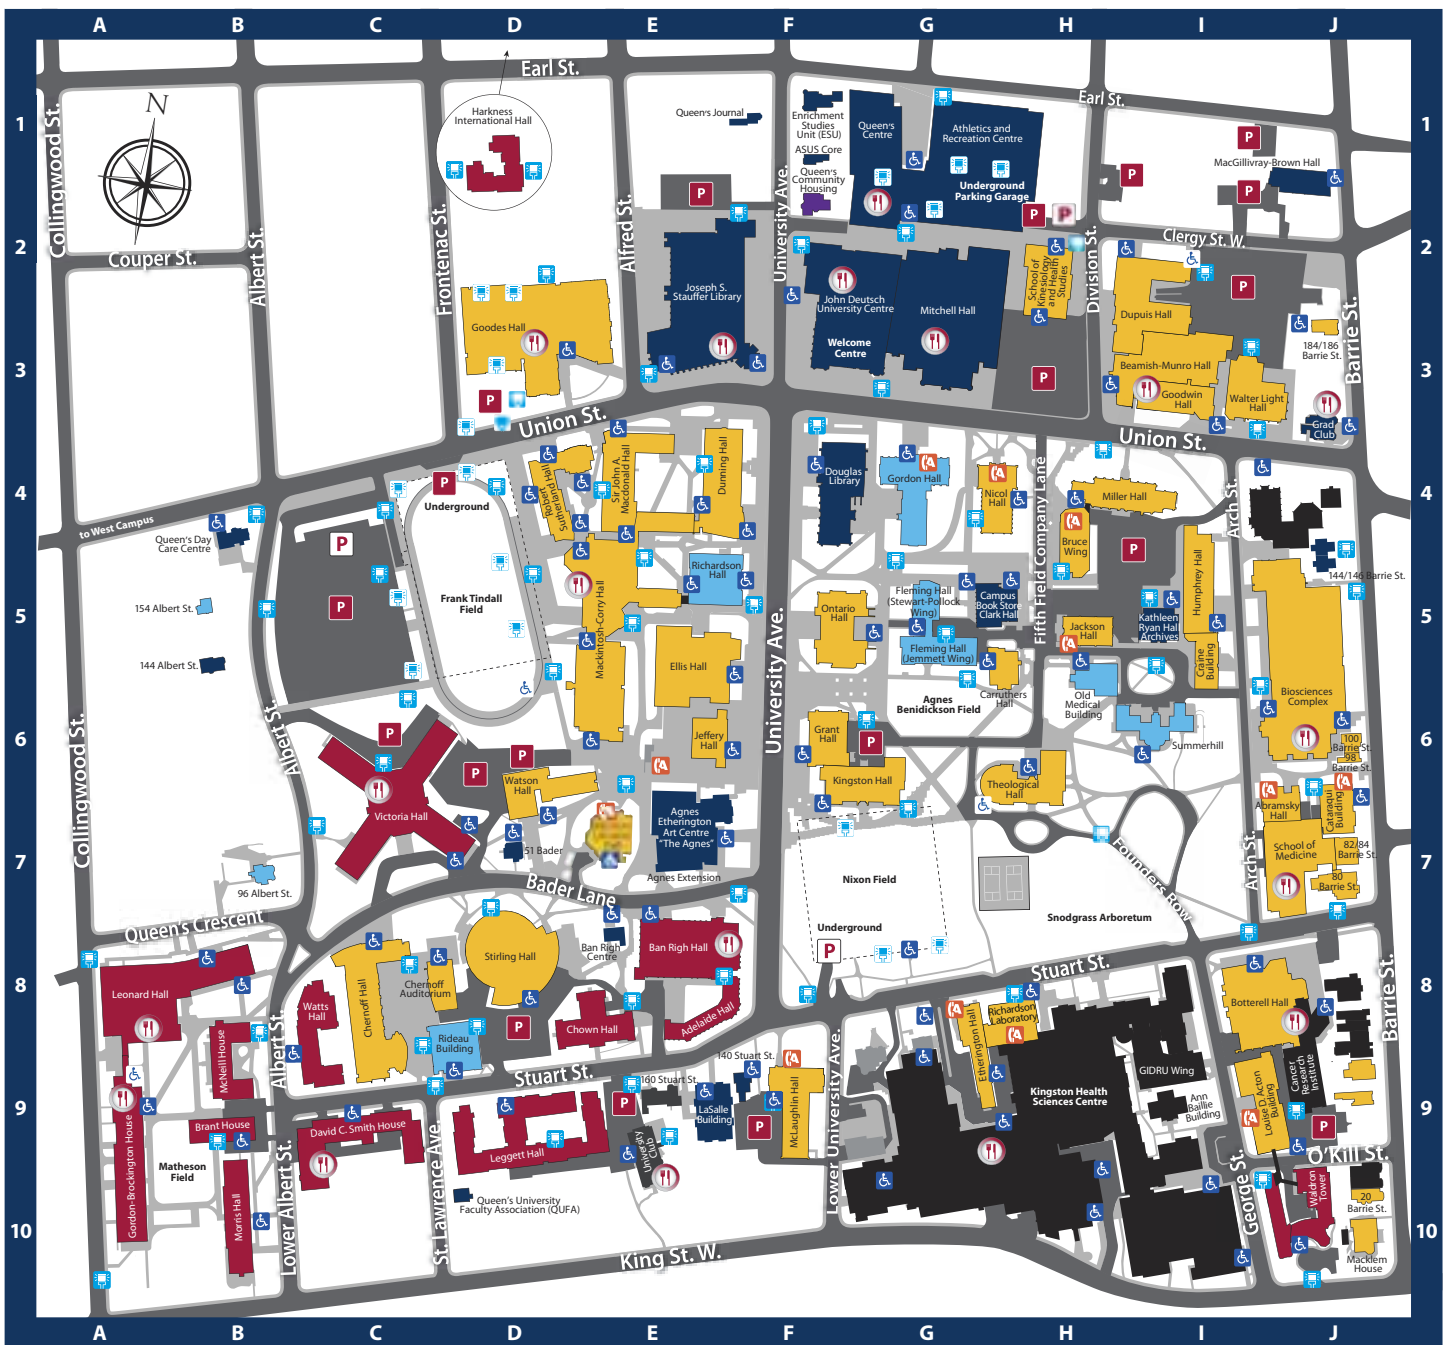

Queen's University Main Campus

- A** 96 Albert Street **B7**
- 144 Albert Street **B5**
- 154 Albert Street **B5**
- Abramsky Hall **J7**
- Adelaide Hall **E8**
- Agnes Benidickson Field **G6**
- Agnes Etherington Art Centre/Agnes Extension **E7**
- Ann Baillie Building **I9**
- ASUS Core **F1**
- Athletics and Recreation Centre **G1**
- B** 51 Bader Lane **D7**
- 68 Barrie Street **J8**
- 70 Barrie Street **J8**
- 72 Barrie Street **J8**
- 80 Barrie Street **J7**
- 82/84 Barrie Street **J7**
- 98 Barrie Street **J6**
- 100 Barrie Street **J6**
- 144 Barrie Street **J5**
- 146 Barrie Street **J4**
- Ban Rich Centre **E8**
- Ban Rich Hall **E8**
- Beamish-Munro Hall **I3**
- Biosciences Complex **J5**
- Botterell Hall **I8**
- Brant House **B9**
- Bruce Wing **H4**
- C** Campus Bookstore **G5**
- Cancer Research Institute **J9**
- Cataraqui Building **J7**

- Carruthers Hall **H5**
- Chernoff Auditorium **D8**
- Chernoff Hall **C8**
- Chown Hall **D8**
- Clark Hall **G5**
- Craine Building **I5**
- D** David C. Smith House **C9**
- Douglas Library **F4**
- Dunning Hall **E4**
- Dupuis Hall **H2**
- E** Ellis Hall **E5**
- Enrichment Studies Unit (ESU) **F1**
- Etherington Hall **G9**
- F** Fleming Hall **G5**
- Four Directions Indigenous Student Centre **J4**
- Francophone Centre **G6**
- Frank Tindall Field **D5**
- G** GIDRU Wing **I9**
- Goodes Hall **D3**
- Goodwin Hall **I3**
- Gordon-Brockington House **A10**
- Gordon Hall **G4**
- Grad Club **J3**
- Grant Hall **F6**
- H** Harkness International Hall **D1**
- Harrison-LeCaine Hall **E7**
- Humphrey Hall **I5**