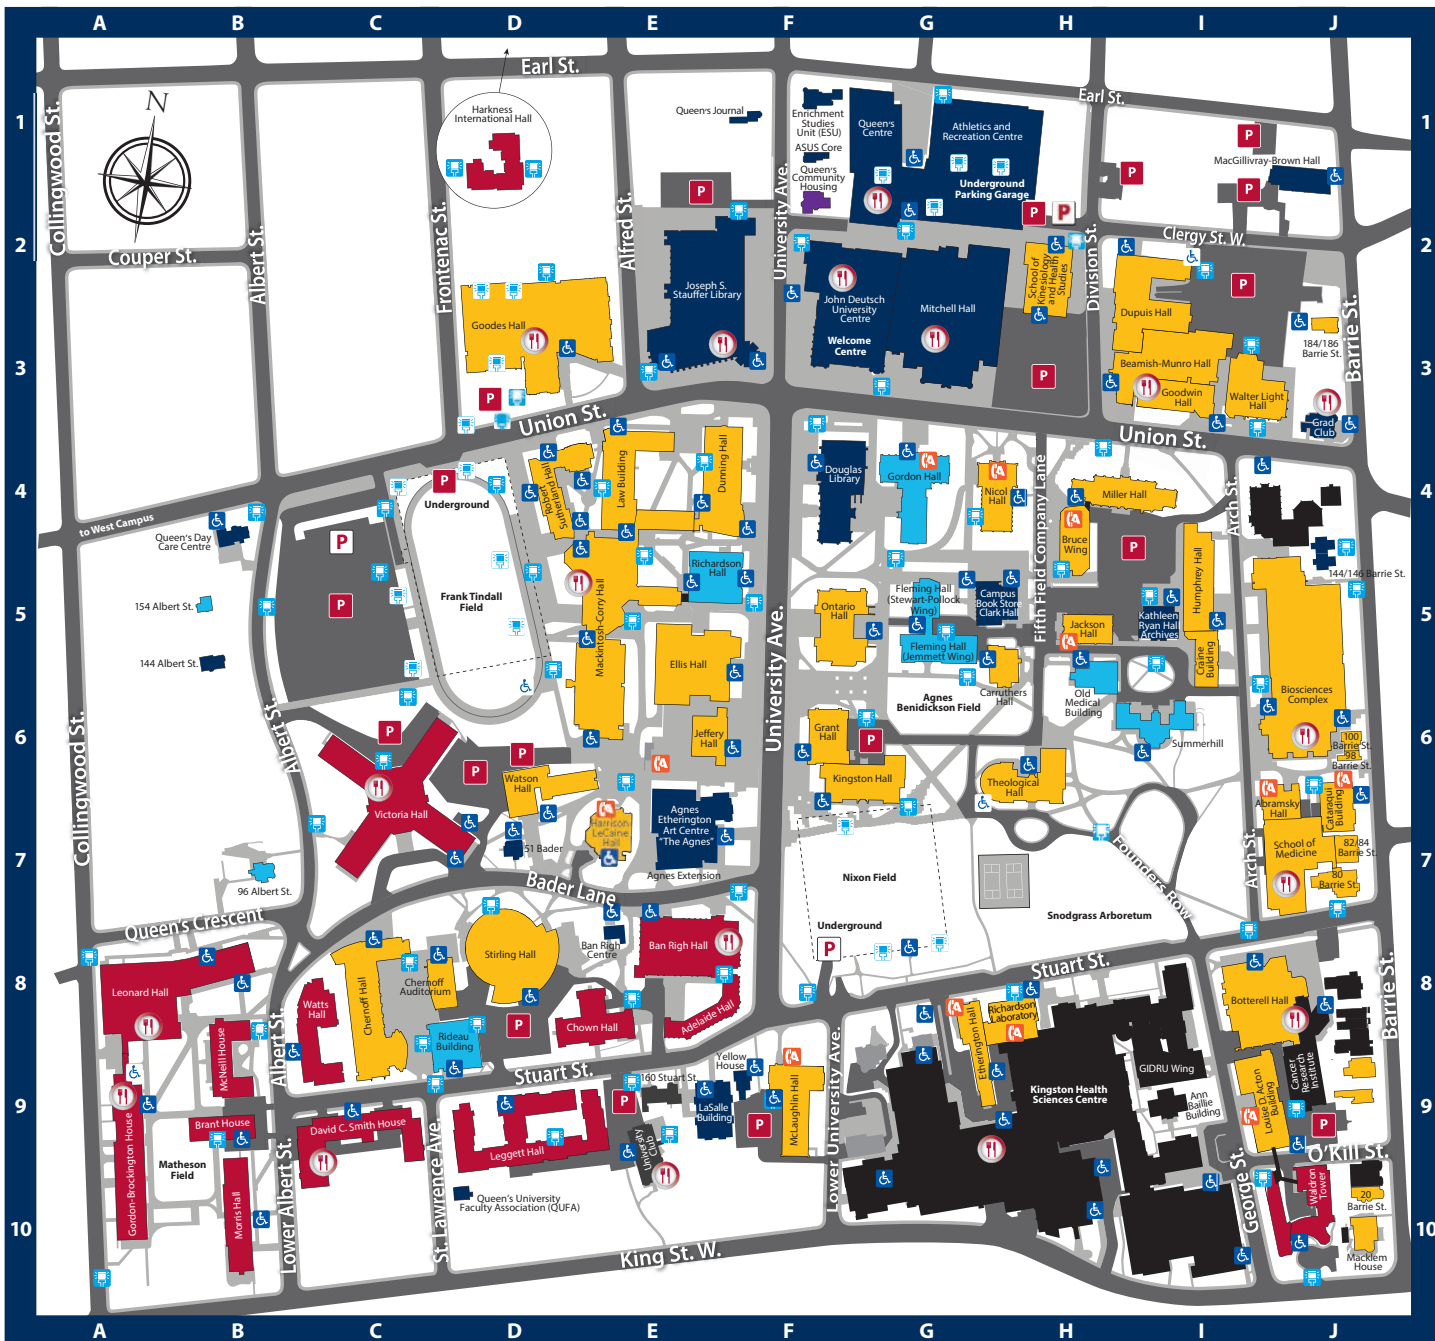

Queen's University Main Campus

- A** 96 Albert Street **B7**
- 144 Albert Street **B5**
- 154 Albert Street **B5**
- Abramsky Hall **J7**
- Adelaide Hall **E8**
- Agnes Benidickson Field **G6**
- Agnes Etherington Art Centre/Agnes Extension **E7**
- Ann Baillie Building **I9**
- ASUS Core **F1**
- Athletics and Recreation Centre **G1**
- B** 51 Bader Lane **D7**
- 68 Barrie Street **J8**
- 70 Barrie Street **J8**
- 72 Barrie Street **J8**
- 80 Barrie Street **J7**
- 82/84 Barrie Street **J7**
- 98 Barrie Street **J6**
- 100 Barrie Street **J6**
- 144 Barrie Street **J5**
- 146 Barrie Street **J4**
- Ban Rich Centre **E8**
- Ban Rich Hall **E8**
- Beamish-Munro Hall **I3**
- Biosciences Complex **J5**
- Botterell Hall **I8**
- Brant House **B9**
- Bruce Wing **H4**
- C** Campus Bookstore **G5**
- Cancer Research Institute **J9**
- Cataraqui Building **J7**

- Carruthers Hall **H5**
- Chernoff Auditorium **D8**
- Chernoff Hall **C8**
- Chown Hall **D8**
- Clark Hall **G5**
- Craine Building **I5**
- D** David C. Smith House **C9**
- Douglas Library **F4**
- Dunning Hall **E4**
- Dupuis Hall **H2**
- E** Ellis Hall **E5**
- Enrichment Studies Unit (ESU) **F1**
- Etherington Hall **G9**
- F** Fleming Hall **G5**
- Four Directions Indigenous Student Centre **J4**
- Francophone Centre **G6**
- Frank Tindall Field **D5**
- G** GIDRU Wing **I9**
- Goodes Hall **D3**
- Goodwin Hall **I3**
- Gordon-Brockington House **A10**
- Gordon Hall **G4**
- Grad Club **J3**
- Grant Hall **F6**
- H** Harkness International Hall **D1**
- Harrison-LeCaine Hall **E7**
- Humphrey Hall **I5**