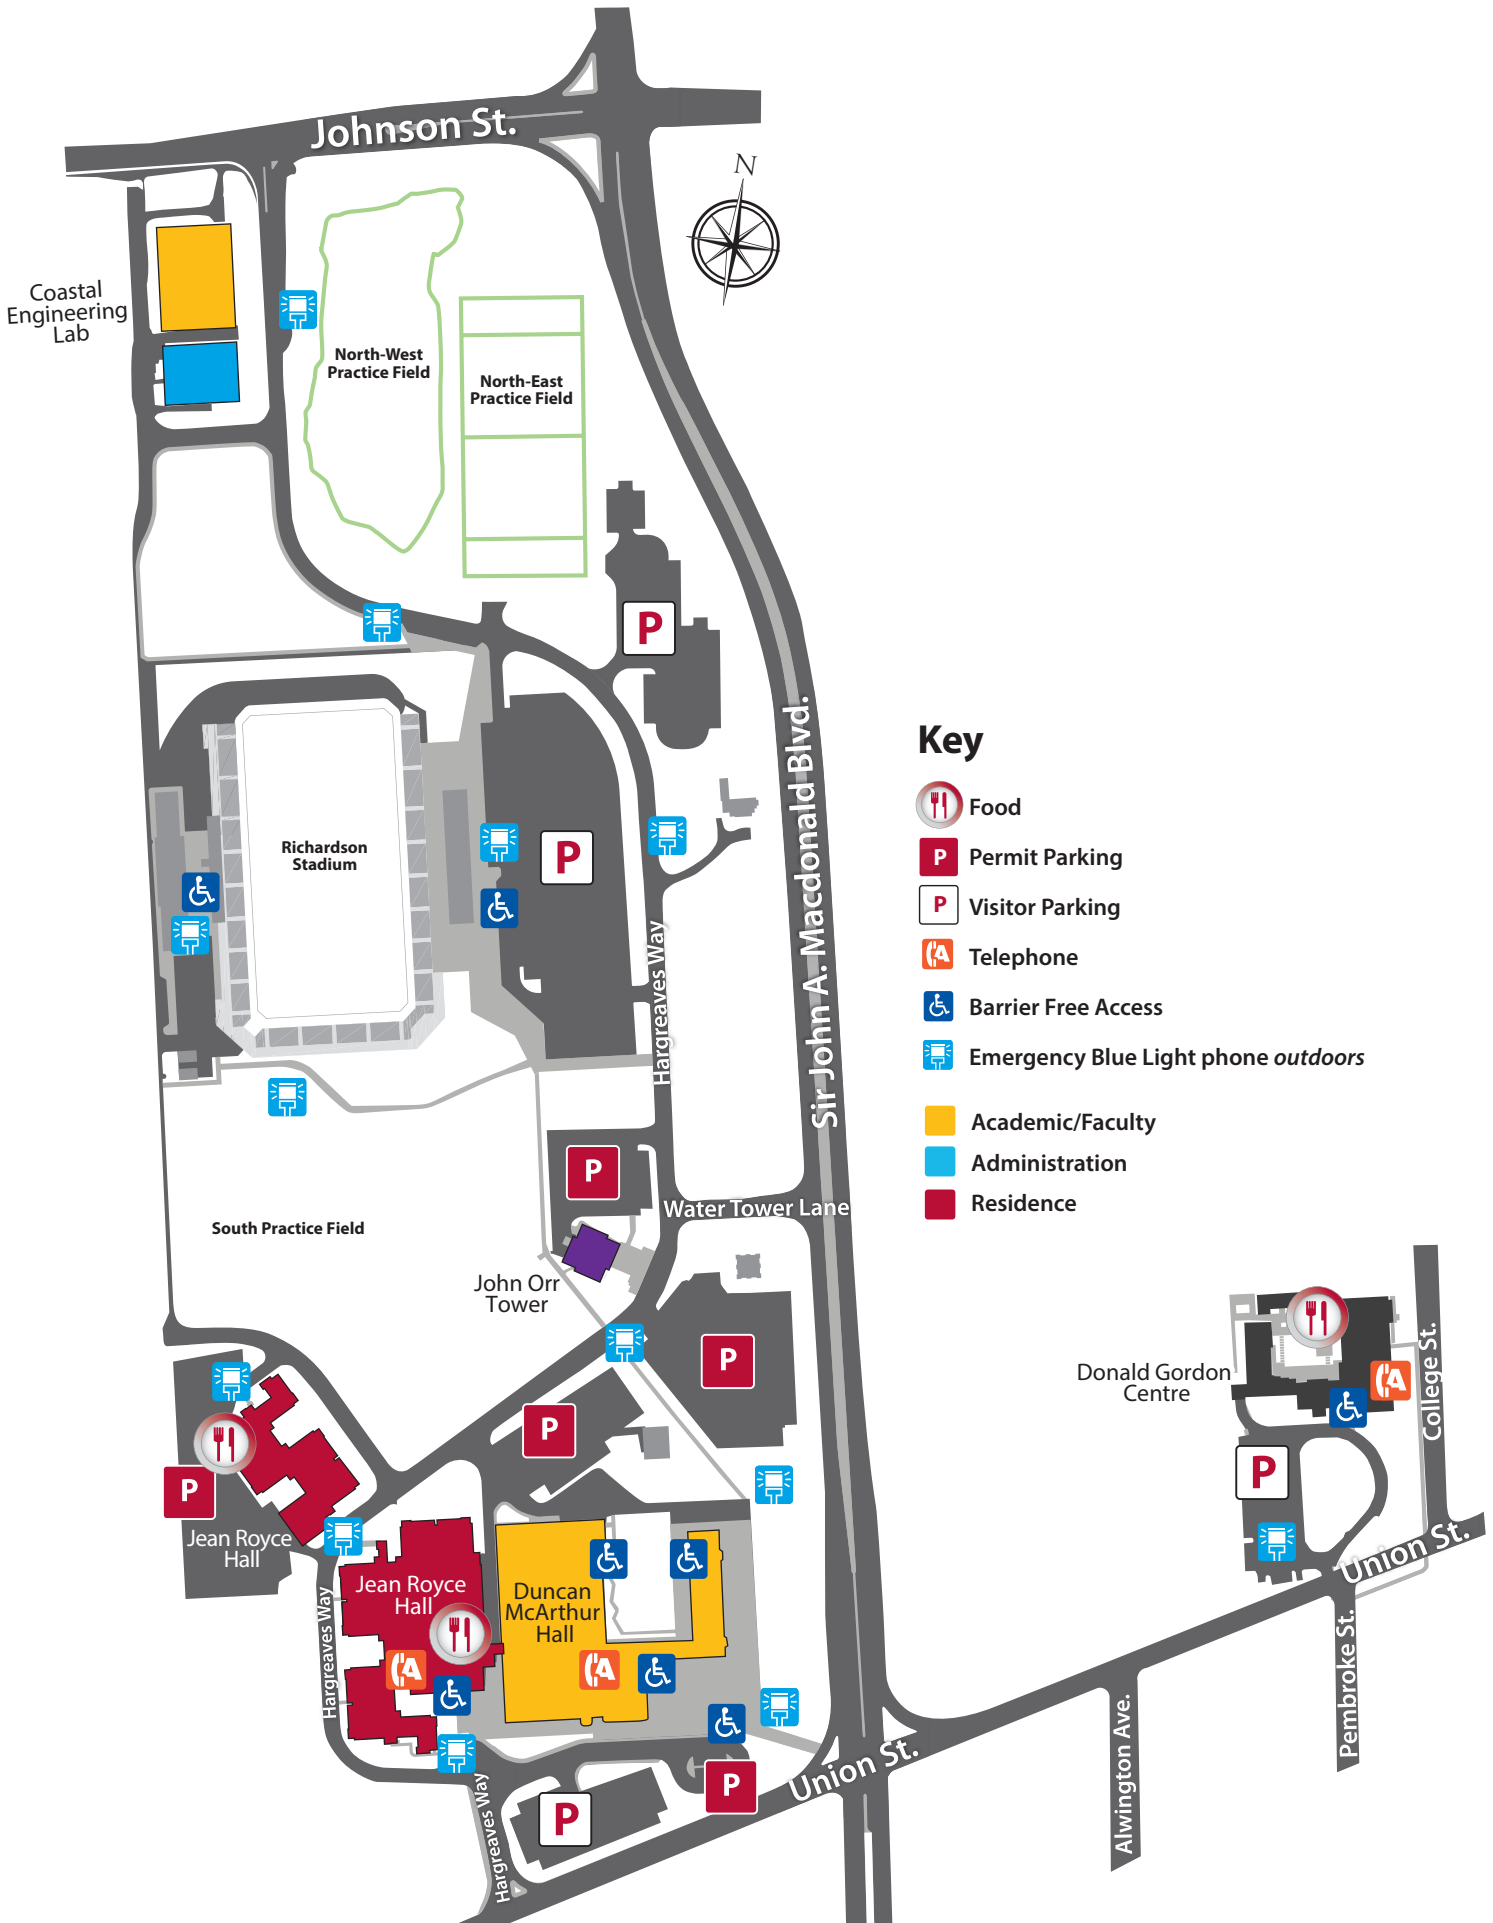

Queen's University West Campus