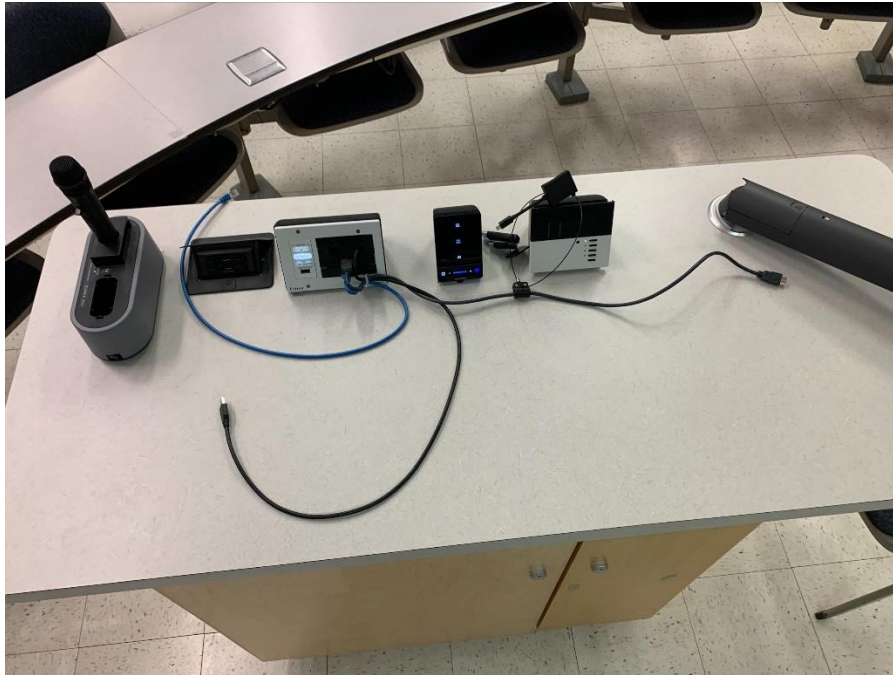

Botterell Hall: Room B147

Additional Photos:

Image Description: The entryway of room B147 in Botterell Hall is a blue door with a silver handle on the right side.

Image Description: Image of the wooden podium at the front of the classroom. This podium is not movable or height adjustable. This podium is not accessible.

Image Description: View of the classroom from a student seat near the rear of the room. In front are three empty rows of tables and chairs. The instructor podium is at the front of the room on the right. The front of the classroom has a large blackboard in the middle of the front wall. Two digital projectors on the ceiling, project onto two screens on the front wall on either side of the blackboard. This classroom is accessible for students.

Image Description: The podium is equipped with a document camera, lecture capture, a set of microphones and connection cords to project media.

For more information about accessibility on campus, please refer to the [Accessibility Hub](#) or the [Facilities Building Directory](#).