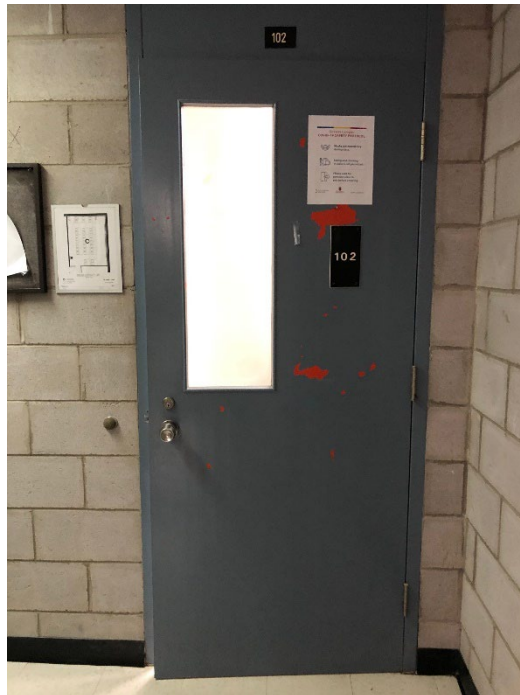

Jeffery Hall: Room 102

Additional Photos:

Image Description: The entryway door of room 102 in Jeffery Hall is a blue door with a silver doorknob on the left side.

Image Description: View of the classroom from the instructor's podium. There are rows of movable tables with chairs for students. The entryway door is located at the back of the room, on the left side.

Image Description: View of the classroom from a student seat near the rear of the room. In front are empty rows of tables and chairs. The front of the classroom has a three large blackboard panels in the middle of the front wall. A digital projector on the ceiling, projects onto a screen that extends from the ceiling. This classroom is accessible for students.