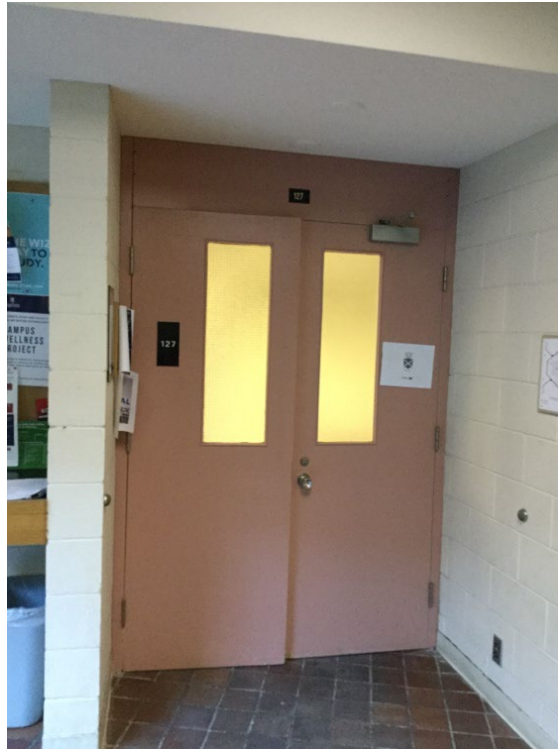

## Jeffery Hall: Room 127

---

Additional Photos:

Image Description: The entryway door of room 127 in Jeffery Hall is a pink double door with a doorknob on the right door.

Image Description: View of the classroom from the instructor's podium. There are rows of long, curved tables with chairs for students. This classroom has tiered steps to access the middle and back areas of the room. Entry doors are located at the back of the classroom.

Image Description: View of the classroom from a student seat near the rear of the room. In front are multiple empty rows of tables and chairs. The instructor podium is at the front of the room on the right. The front of the classroom has a large sliding blackboard panels one the front wall. A projector mounted from the ceiling projects onto a screen at the front of the room that extends from the ceiling.