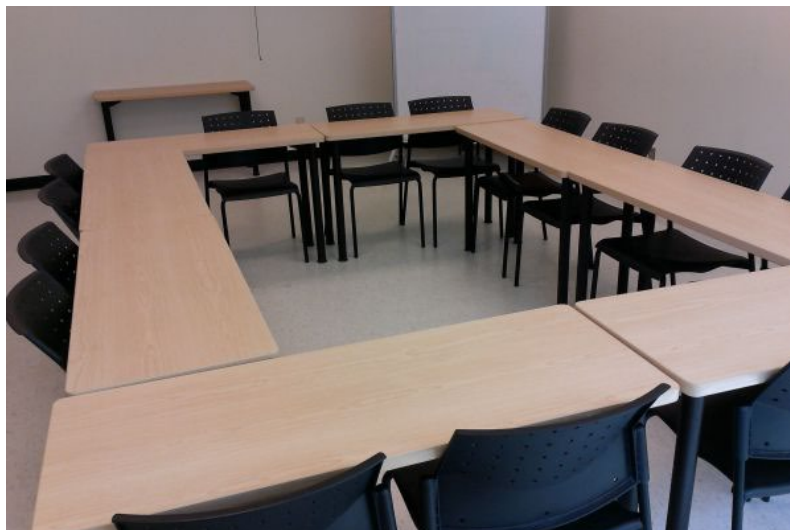

Kinesiology Hall: Room 103

Additional Photos:

Image Description: The entryway of room 103 in Kinesiology Hall is a grey door with a handle the right side.

Image Description: View of the classroom from the instructor's podium. There are multiple movable tables and chairs for students, arranged in a rectangle. This classroom is accessible for instructors.

Image Description: View of the classroom from near the rear of the room. In front are multiple empty tables and chairs. The instructor podium is at the front of the room on the left. A long blackboard is located on the right wall. This classroom is accessible for students.