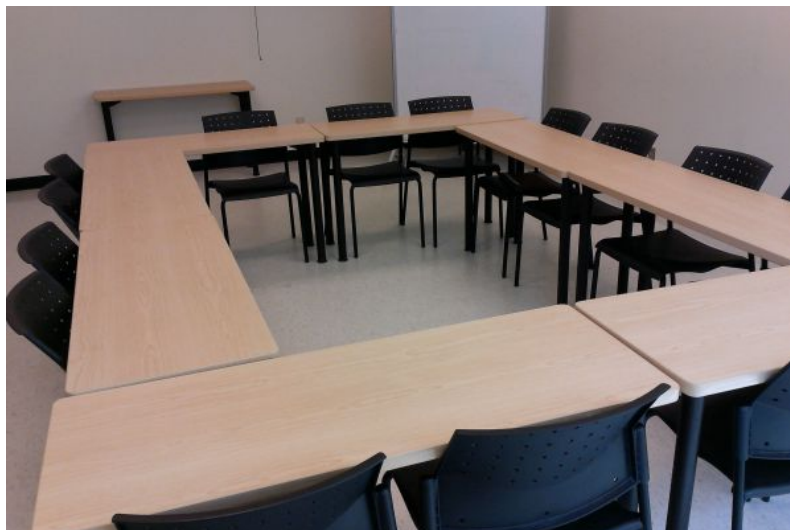

Kinesiology Hall: Room 103

Additional Photos:

Image Description: The entryway of room 103 in Kinesiology Hall is a grey door with a handle the right side.

Image Description: View of the classroom from the instructor's podium. There are multiple movable tables and chairs for students, arranged in a rectangle. This classroom is accessible for instructors.

Image Description: View of the classroom from near the rear of the room. In front are multiple empty tables and chairs. The instructor podium is at the front of the room on the left. A long blackboard is located on the right wall. This classroom is accessible for students.