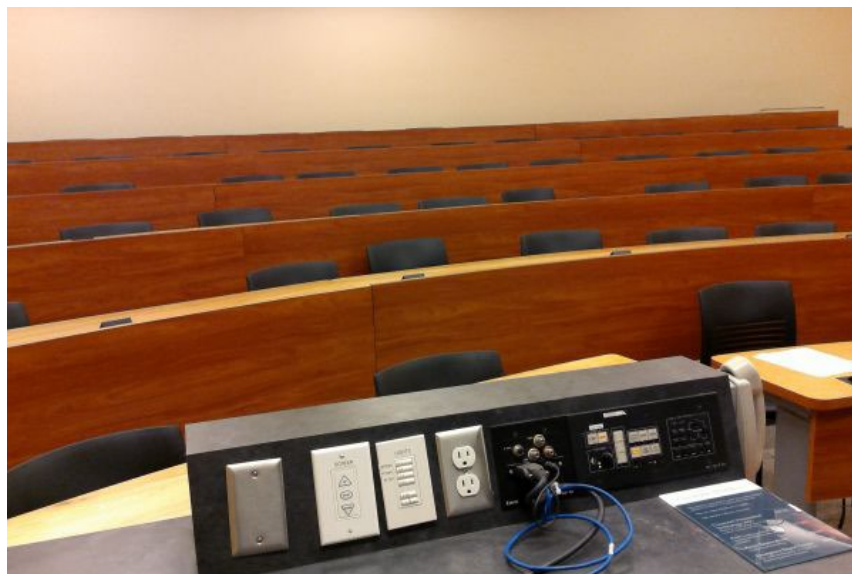

## Law Hall: Room 002

---

Additional Photos:

Image Description: The entryway of room 002 in Law Hall is a wooden door with a silver handle on the left side. An accessible automatic door button is located on the wall to the left of the door.

Image Description: View of the classroom from the instructor's podium. There are rows of long curved tables and chairs for students. This classroom has tiered steps, for access to the middle and back areas of the classroom. This classroom is accessible for instructors.

Image Description: View of the classroom from a student seat near the rear of the room. In front are multiple empty rows of tables and chairs. The instructor's podium is located at the front of the room on the right. A blackboard is located on the front wall. A projector on the ceiling projects onto a screen that extends from the ceiling, at the front of the classroom. The front area of this classroom is accessible for students.