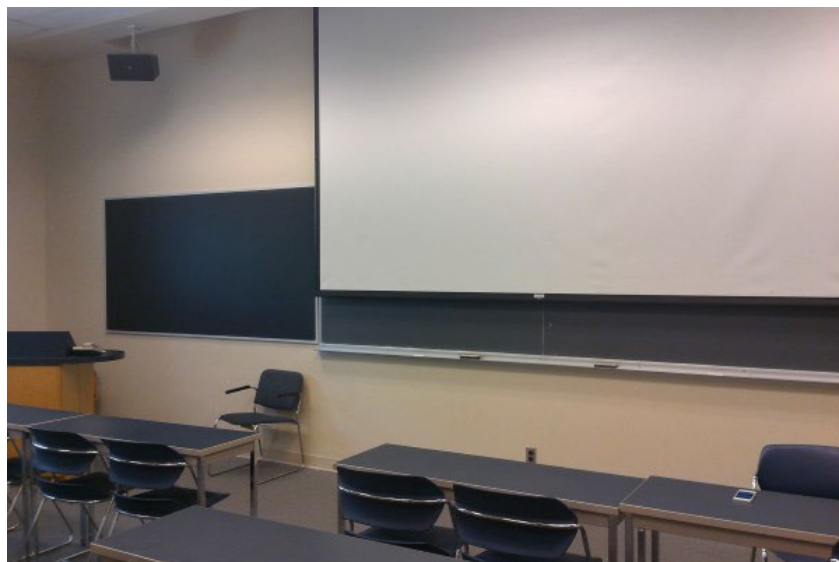

Ontario Hall: Room 207

Additional Photos:

Image Description: The entryway of room 207 in Ontario Hall is a blue door with a silver doorknob on the right side.

Image Description: View of the classroom from the instructor's podium. There are rows of movable tables and chairs for students. This classroom is accessible for instructors.

Image Description: View of the classroom from a student seat near the rear of the room. In front are multiple rows of empty tables and chairs. The instructor podium is at the front of the room on the left. The front of the classroom has a long blackboard in the middle of the front wall. A digital projector on the ceiling, projects onto a screen that extends from the ceiling. This classroom is accessible for students.