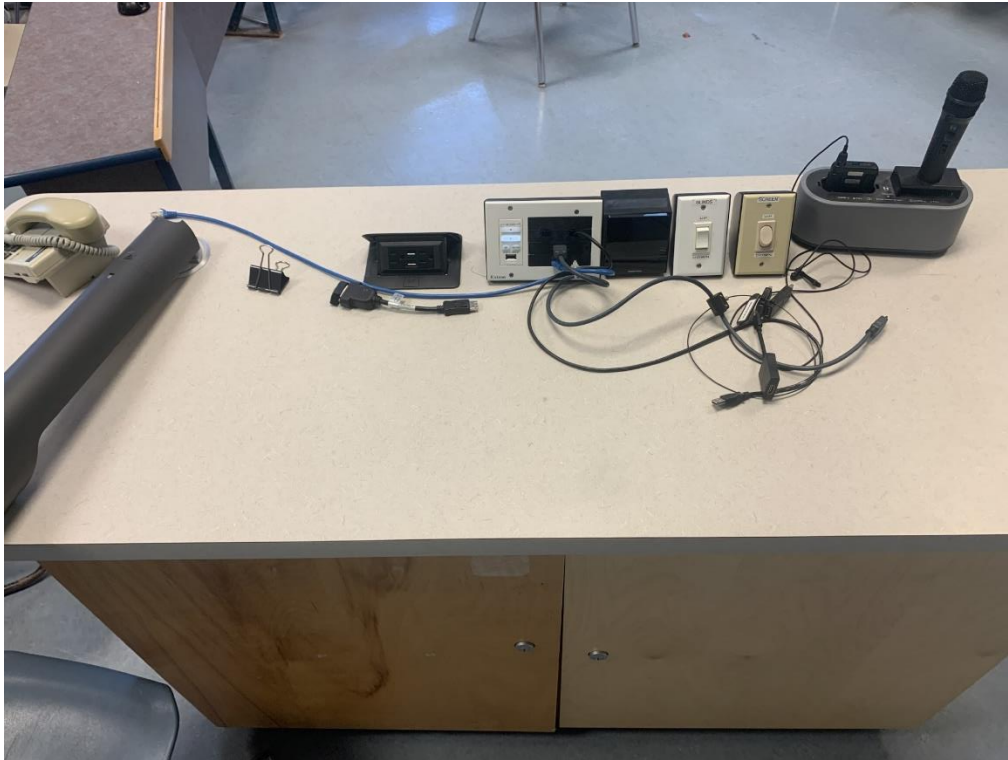

## Dunning Hall: Room 27

---

Additional Photos:

Image Description: The entryway of room 27 in Dunning Hall is a tan door with a silver doorknob on the left side.

Image Description: Image of the podium at the front of the classroom. A phone is located on the right side of the podium. This podium is not movable or height adjustable. This podium is not accessible.

Image Description: The podium comes equipped with a phone, a document camera, a set of microphones as well as lecture capture.

Image Description: View of the classroom from a student seat near the rear of the room. In front are four empty rows of tables and chairs. The instructor podium is at the front of the room in the middle. The front of the classroom has a long blackboard in the middle of the front wall. This classroom is accessible for students.