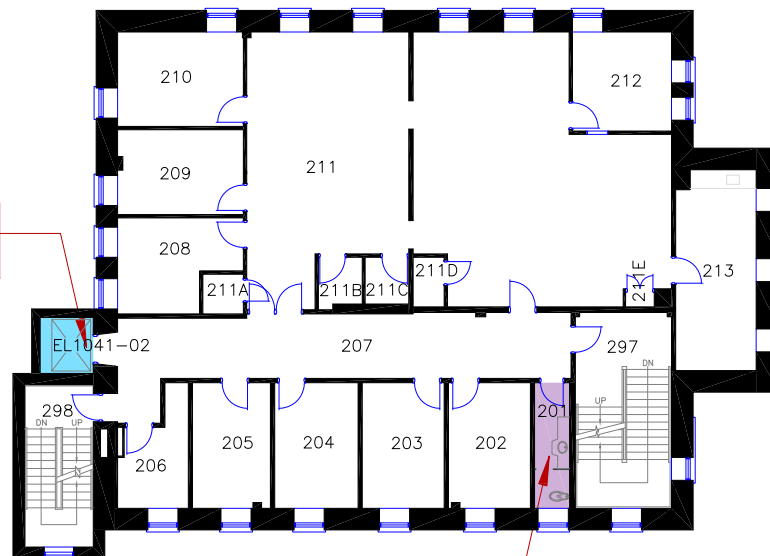

ACCESSIBLE ENTRANCE
 RADIO STATION
 Accessible with Mobile
 Climber

ELEVATOR
 Public

WASHROOM
 Single-user
 Not Accessible

WASHROOM
 Single-user
 No Power Door

	ACCESSIBLE		ENTRANCE
	BABY CHANGE TABLE		ELEVATOR
	ADULT CHANGE TABLE		WASHROOM – MULTI USER
	SHOWER		WASHROOM – SINGLE USER
			WASHROOM – GENDER NEUTRAL

Queen's University
 CARRUTHERS HALL
 BLDG. No. 104
 BASEMENT FLOOR PLAN

	ACCESSIBLE		ENTRANCE
	BABY CHANGE TABLE		ELEVATOR
	ADULT CHANGE TABLE		WASHROOM - MULTI USER
	SHOWER		WASHROOM - SINGLE USER
			WASHROOM - GENDER NEUTRAL

Queen's University

CARRUTHERS HALL

BLDC. No. 104 FIRST FLOOR PLAN

ELEVATOR
Public

WASHROOM
Single-user
Not Accessible

	ACCESSIBLE		ENTRANCE
	BABY CHANGE TABLE		ELEVATOR
	ADULT CHANGE TABLE		WASHROOM – MULTI USER
	SHOWER		WASHROOM – SINGLE USER
			WASHROOM – GENDER NEUTRAL