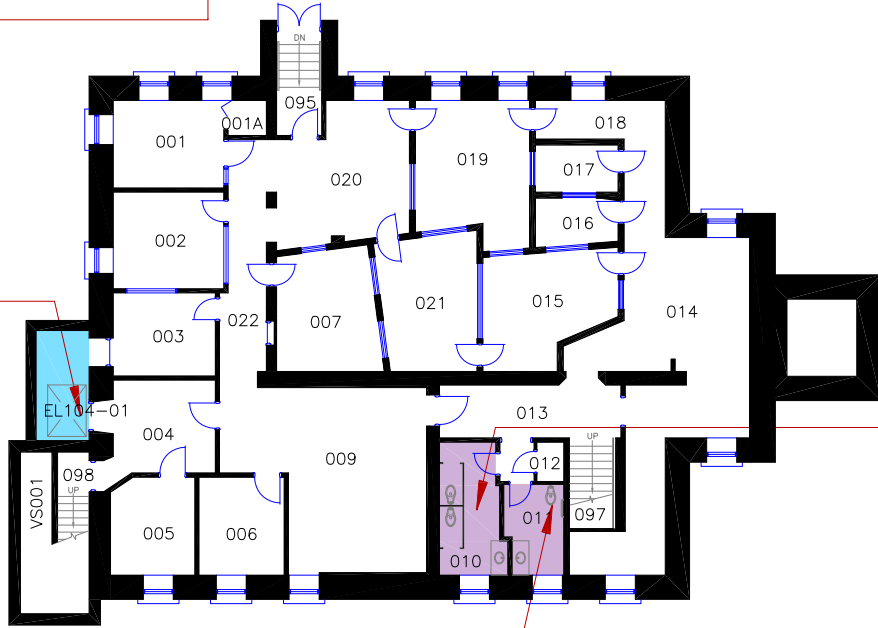

ACCESSIBLE ENTRANCE
 RADIO STATION
 Accessible with Mobile
 Climber

ELEVATOR
 Public

WASHROOM
 Single-user
 Not Accessible

WASHROOM
 Single-user
 No Power Door

	ACCESSIBLE		ENTRANCE
	BABY CHANGE TABLE		ELEVATOR
	ADULT CHANGE TABLE		WASHROOM – MULTI USER
	SHOWER		WASHROOM – SINGLE USER
			WASHROOM – GENDER NEUTRAL

Queen's University
 CARRUTHERS HALL
 BLDG. No. 104
 BASEMENT FLOOR PLAN

	ACCESSIBLE		ENTRANCE
	BABY CHANGE TABLE		ELEVATOR
	ADULT CHANGE TABLE		WASHROOM - MULTI USER
	SHOWER		WASHROOM - SINGLE USER
			WASHROOM - GENDER NEUTRAL

Queen's University

CARRUTHERS HALL

BLDC. No. 104 FIRST FLOOR PLAN

ELEVATOR
Public

WASHROOM
Single-user
Not Accessible

	ACCESSIBLE		ENTRANCE
	BABY CHANGE TABLE		ELEVATOR
	ADULT CHANGE TABLE		WASHROOM – MULTI USER
	SHOWER		WASHROOM – SINGLE USER
			WASHROOM – GENDER NEUTRAL

Queen's University
CARRUTHERS HALL
BLDG. No. 104 SECOND FLOOR PLAN

ELEVATOR
Public

 WASHROOM
 Single-user
 No Power Door

	ACCESSIBLE		ENTRANCE
	BABY CHANGE TABLE		ELEVATOR
	ADULT CHANGE TABLE		WASHROOM – MULTI USER
	SHOWER		WASHROOM – SINGLE USER
			WASHROOM – GENDER NEUTRAL