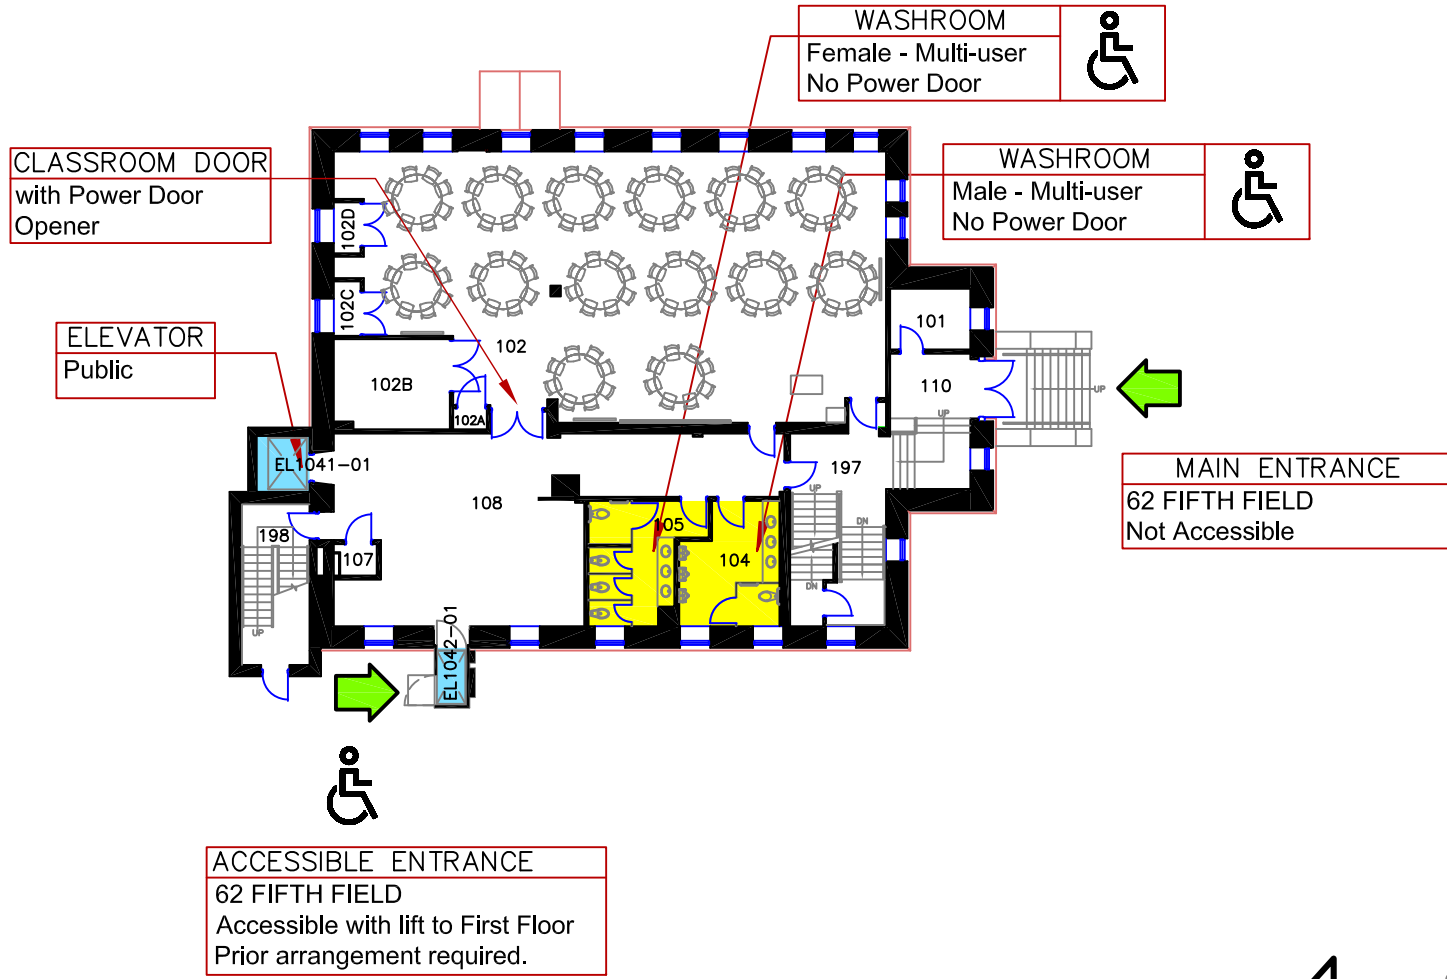

ACCESSIBLE ENTRANCE
 RADIO STATION
 Accessible with Mobile
 Climber

ELEVATOR
 Public

WASHROOM
 Single-user
 Not Accessible

WASHROOM
 Single-user
 No Power Door

	ACCESSIBLE		ENTRANCE
	BABY CHANGE TABLE		ELEVATOR
	ADULT CHANGE TABLE		WASHROOM – MULTI USER
	SHOWER		WASHROOM – SINGLE USER
			WASHROOM – GENDER NEUTRAL

Queen's University
 CARRUTHERS HALL
 BLDG. No. 104
 BASEMENT FLOOR PLAN

	ACCESSIBLE		ENTRANCE
	BABY CHANGE TABLE		ELEVATOR
	ADULT CHANGE TABLE		WASHROOM - MULTI USER
	SHOWER		WASHROOM - SINGLE USER
			WASHROOM - GENDER NEUTRAL

Queen's University

CARRUTHERS HALL

BLDC. No. 104 FIRST FLOOR PLAN

ELEVATOR
Public

WASHROOM
Single-user
Not Accessible

	ACCESSIBLE		ENTRANCE
	BABY CHANGE TABLE		ELEVATOR
	ADULT CHANGE TABLE		WASHROOM – MULTI USER
	SHOWER		WASHROOM – SINGLE USER
			WASHROOM – GENDER NEUTRAL

Queen's University
CARRUTHERS HALL
BLDG. No. 104 SECOND FLOOR PLAN

ELEVATOR
Public

 WASHROOM
 Single-user
 No Power Door

	ACCESSIBLE		ENTRANCE
	BABY CHANGE TABLE		ELEVATOR
	ADULT CHANGE TABLE		WASHROOM – MULTI USER
	SHOWER		WASHROOM – SINGLE USER
			WASHROOM – GENDER NEUTRAL