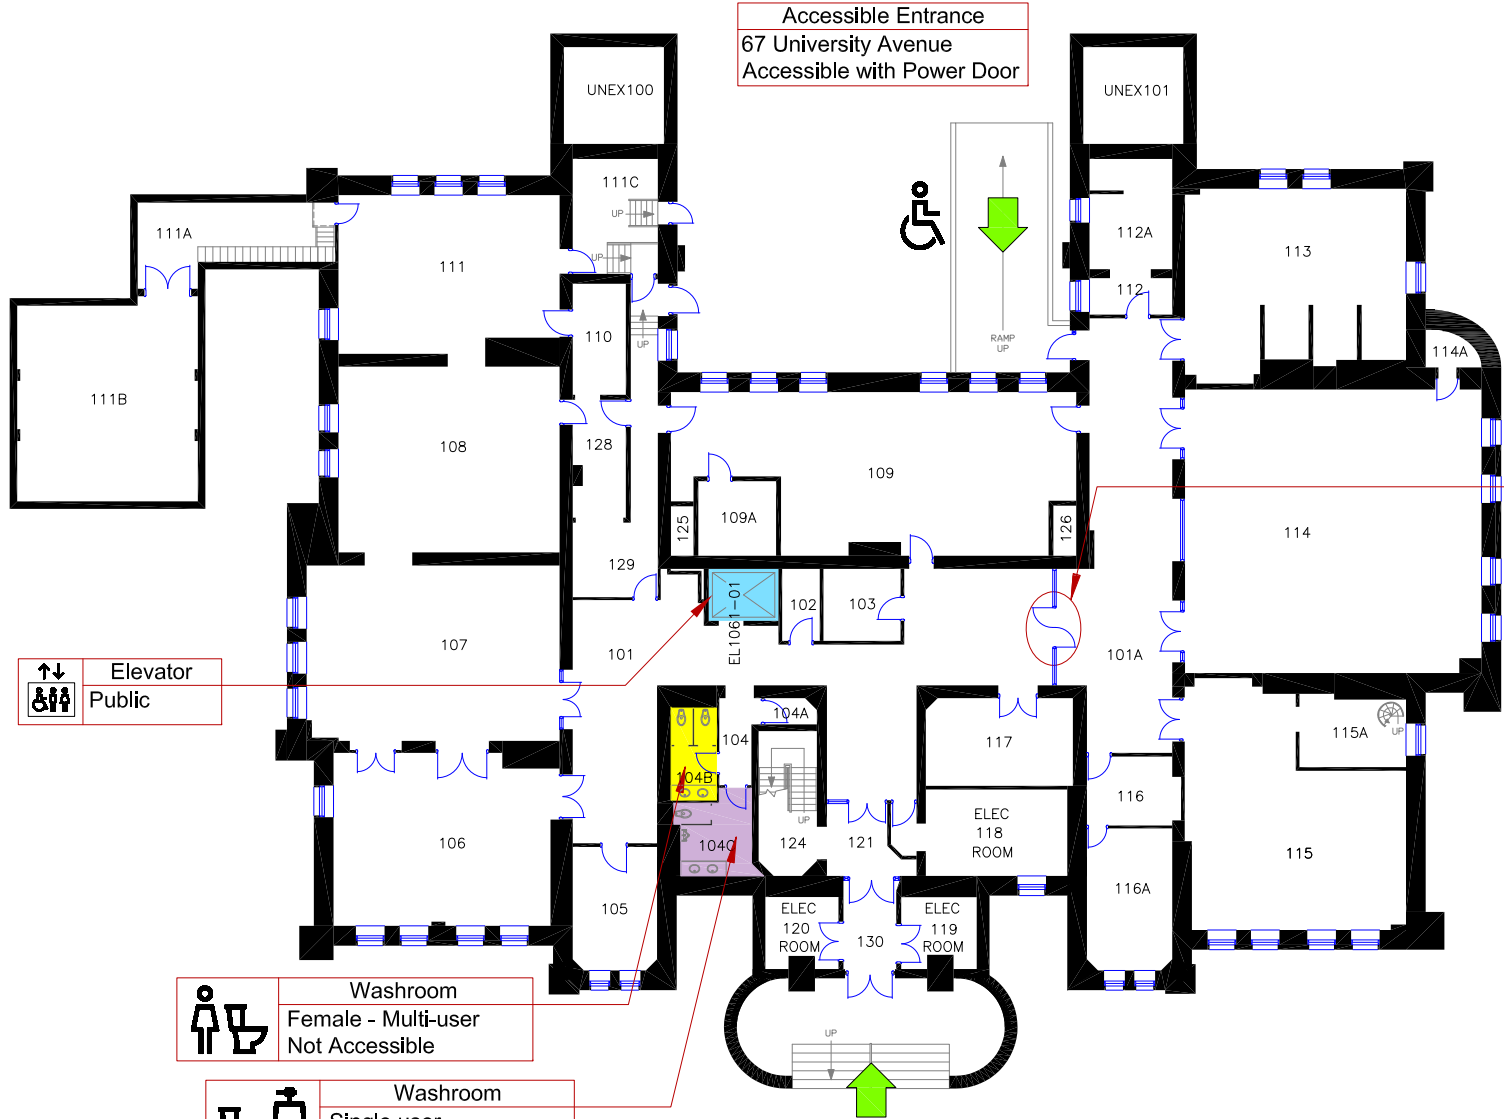

Accessible Entrance  
67 University Avenue  
Accessible with Power Door

Elevator  
Public

Corridor Door  
No Power Assisted Door  
Opener - No Mullion

Washroom  
Female - Multi-user  
Not Accessible

Washroom  
Single user  
Not Accessible

Entrance	Baby Change Table	Elevator
Accessible	Adult Change Table	Washroom - Multi-User
Shower	Urinal	Washroom - Single User
		Washroom - Gender Neutral

Queen's University  
Ontario Hall  
BLDG. No. 106  
First Floor Plan

 Elevator  
 Public

 Washroom  
 Female - Multi-user  
 No Power Door

 Washroom  
 Male - Multi-user  
 No Power Door

**Main Entrance**  
 67 University Avenue  
 Not Accessible

 Entrance	 Baby Change Table	 Elevator
 Accessible	 Adult Change Table	 Washroom - Multi-User
 Shower	 Urinal	 Washroom - Single User
		 Washroom - Gender Neutral

**Queen's University**  
 Ontario Hall  
 BLDG. No. 106  
 Second Floor Plan

 Elevator  
 Public

 Washroom  
 Female - Multi-user  
 Not Accessible

 Washroom  
 Single user  
 Not Accessible

 Entrance	 Baby Change Table	 Elevator
 Accessible	 Adult Change Table	 Washroom - Multi-User
 Shower	 Urinal	 Washroom - Single User
		 Washroom - Gender Neutral