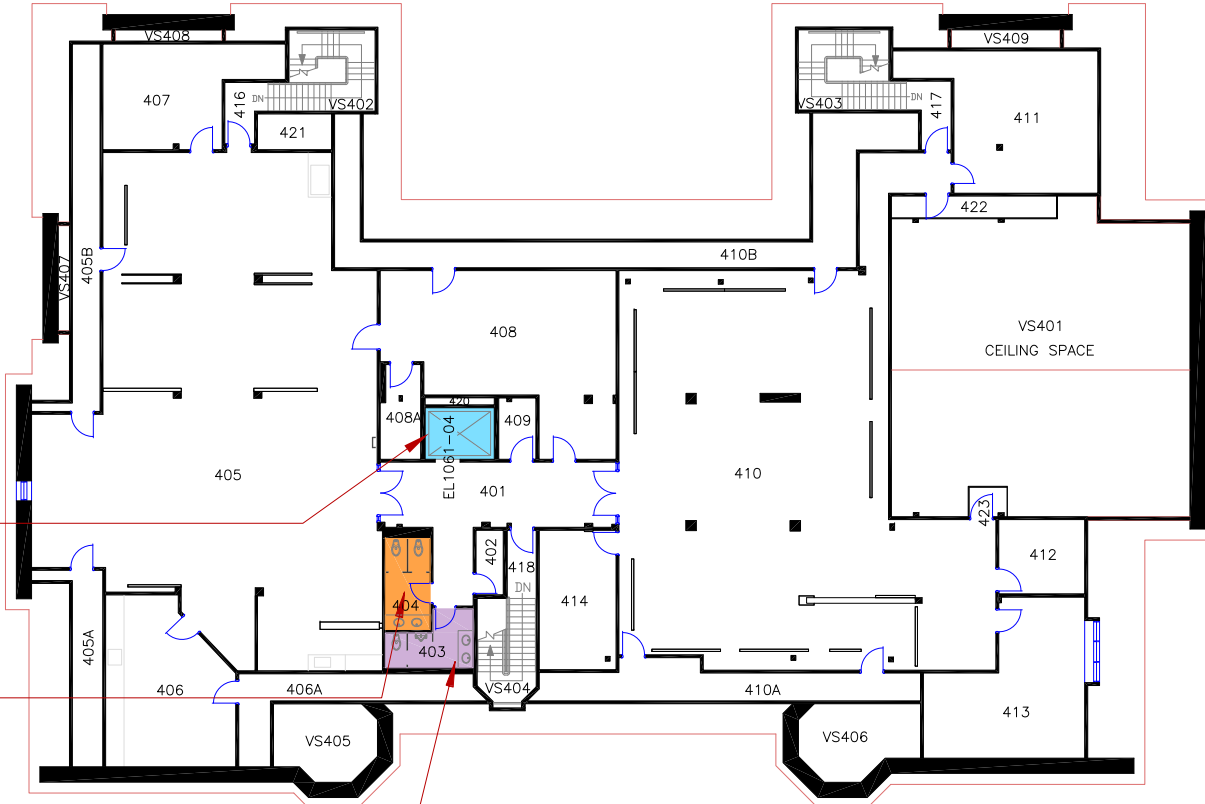

Entrance	Baby Change Table	Elevator
Accessible	Adult Change Table	Washroom - Multi-User
Shower	Urinal	Washroom - Single User
		Washroom - Gender Neutral

Queen's University  
Ontario Hall  
BLDG. No. 106  
First Floor Plan

 Elevator  
 Public

 Washroom  
 Female - Multi-user  
 No Power Door

 Washroom  
 Male - Multi-user  
 No Power Door

**Main Entrance**  
 67 University Avenue  
 Not Accessible

 Entrance	 Baby Change Table	 Elevator
 Accessible	 Adult Change Table	 Washroom - Multi-User
 Shower	 Urinal	 Washroom - Single User
		 Washroom - Gender Neutral

**Queen's University**  
 Ontario Hall  
 BLDG. No. 106  
 Second Floor Plan

 Elevator  
 Public

 Washroom  
 Female - Multi-user  
 Not Accessible

 Washroom  
 Single user  
 Not Accessible

 Entrance	 Baby Change Table	 Elevator
 Accessible	 Adult Change Table	 Washroom - Multi-User
 Shower	 Urinal	 Washroom - Single User
		 Washroom - Gender Neutral

Queen's University  
 Ontario Hall  
 BLDG. No. 106  
 Third Floor Plan

 Elevator  
 Public

 Washroom  
 Female - Single User  
 Not Accessible

 Washroom  
 Single user  
 Not Accessible

 Entrance	 Baby Change Table	 Elevator
 Accessible	 Adult Change Table	 Washroom - Multi-User
 Shower	 Urinal	 Washroom - Single User
		 Washroom - Gender Neutral