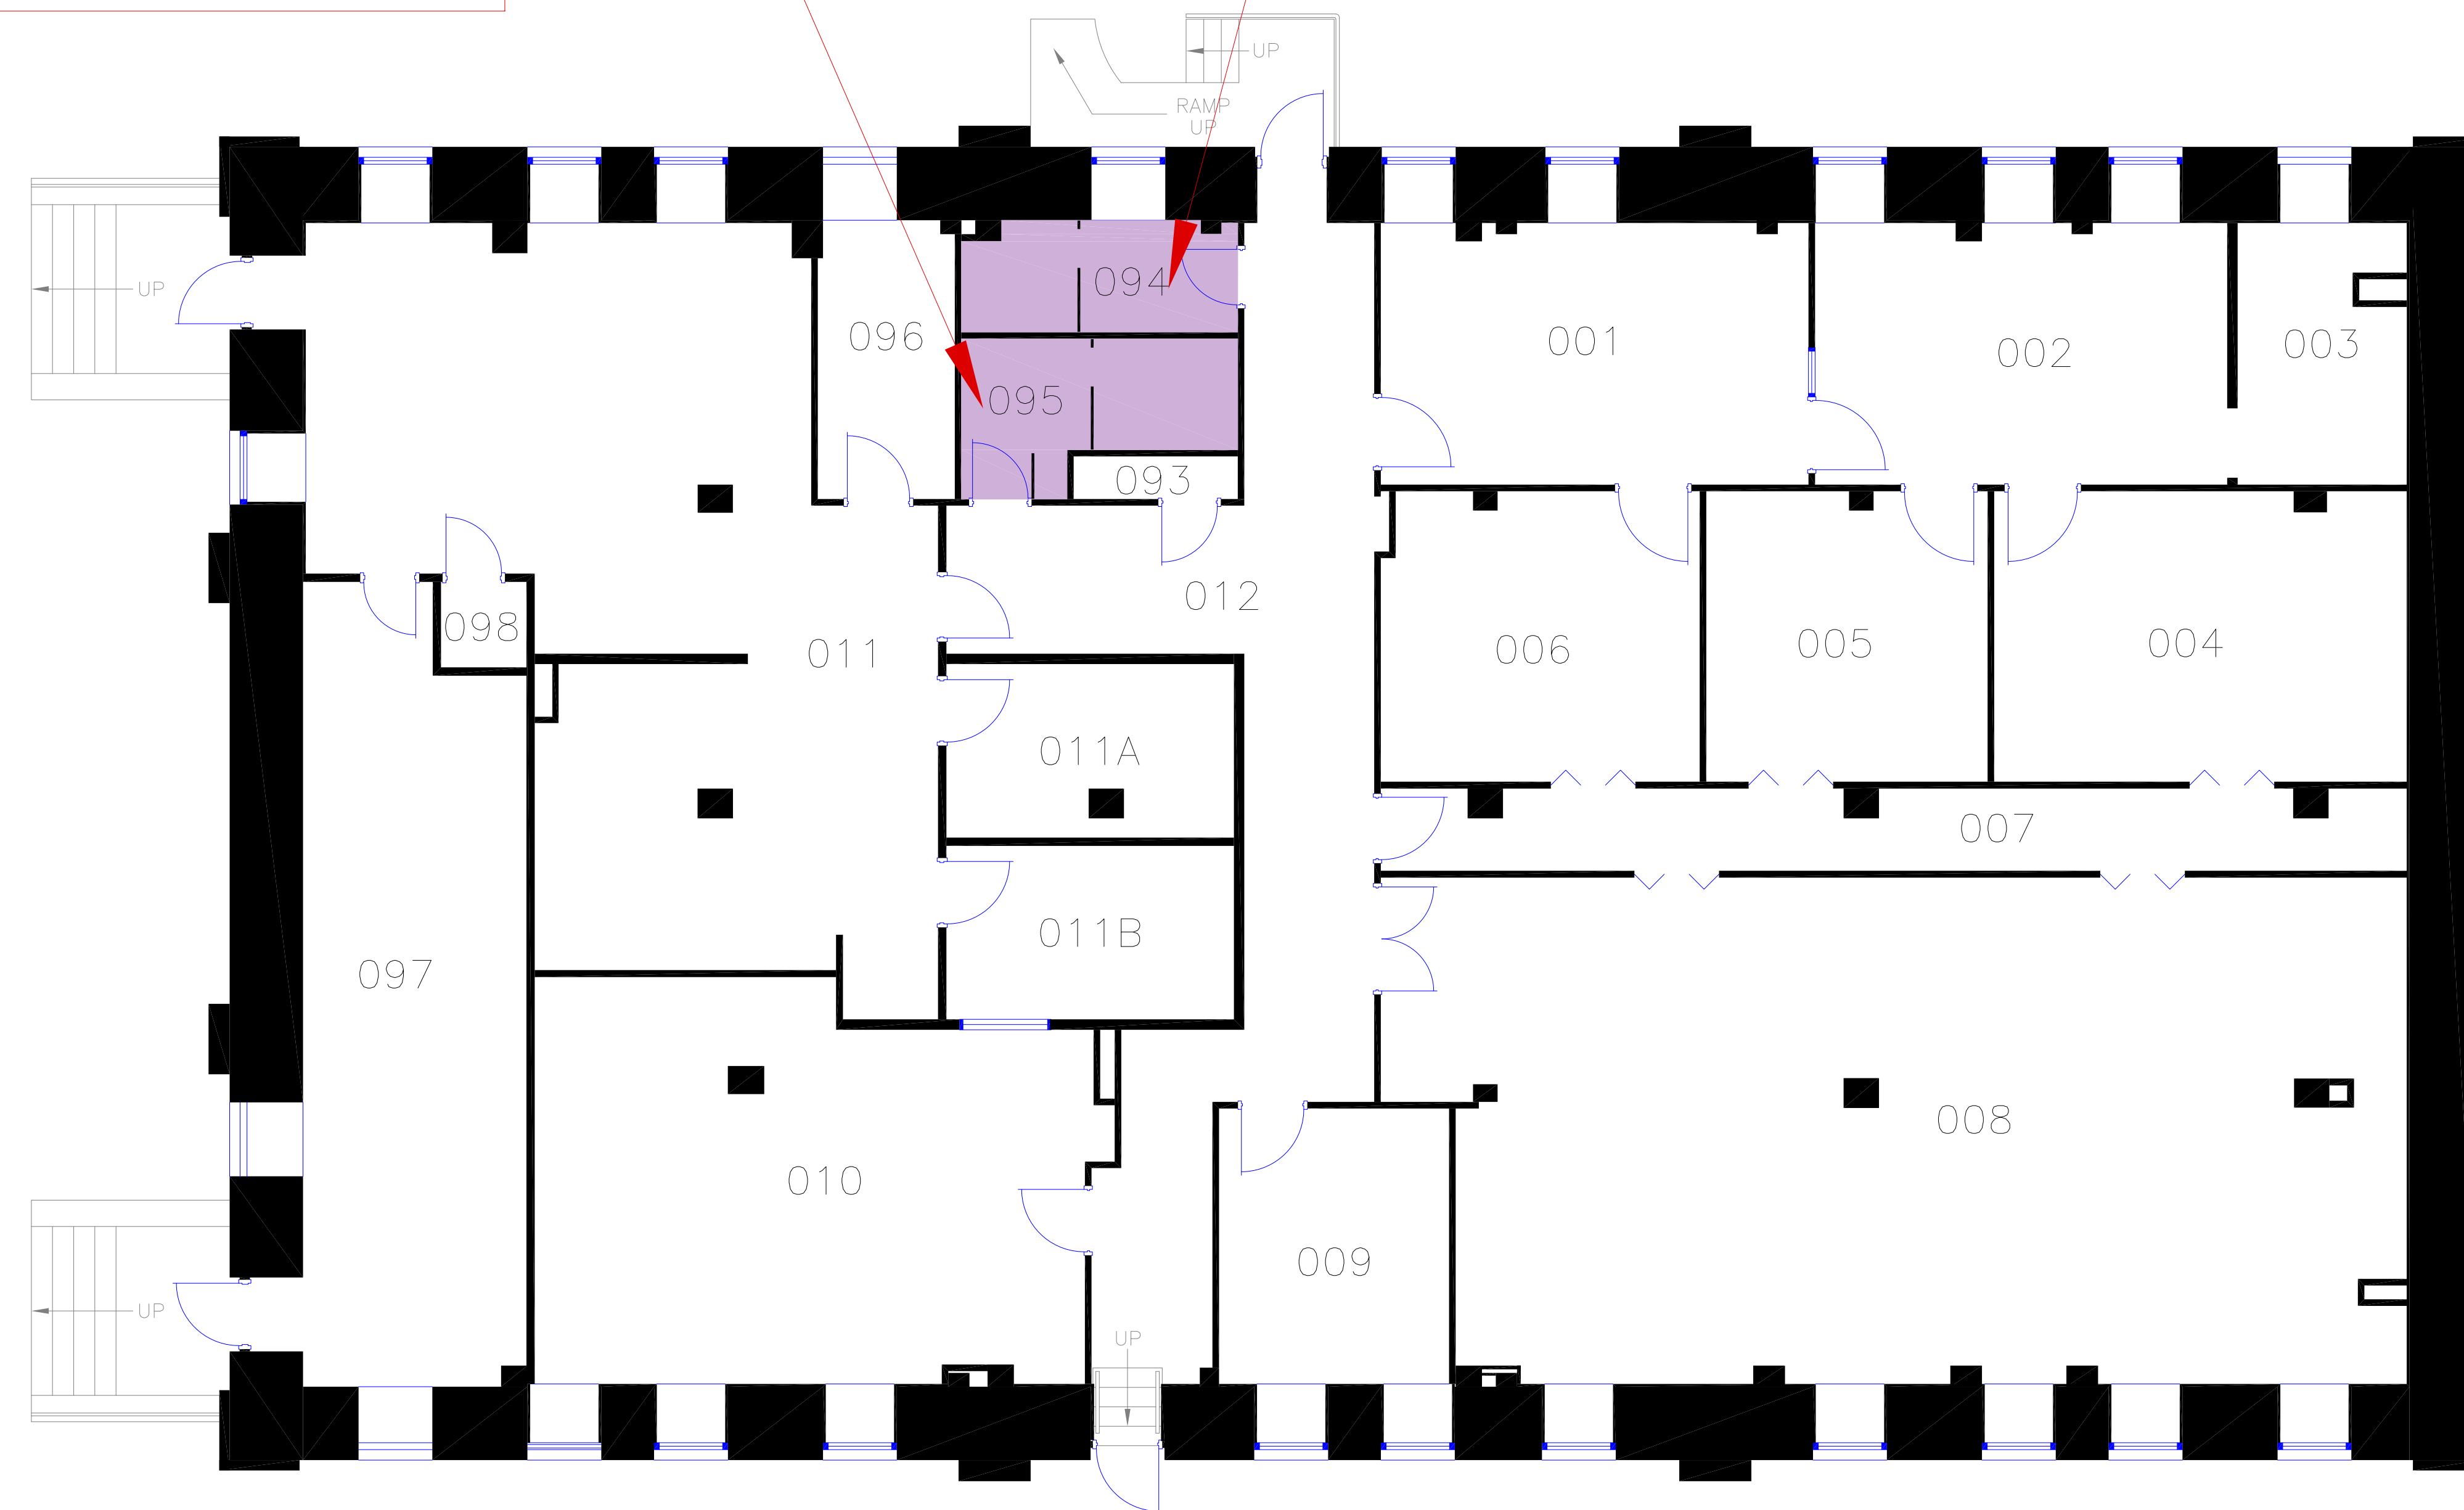

Washroom
Single user
Not Accessible

Washroom
Single user
Not Accessible

Note
This Building is Not Accessible

Entrance	Baby Change Table	Elevator
Accessible	Adult Change Table	Washroom - Multi-User
Shower	Urinal	Washroom - Single User
		Washroom - Gender Neutral

Queen's University	
Jackson Hall	
BLDG. No. 109	Basement Floor Plan

 Washroom
 Male - Multi-user
 Not Accessible

Washroom
 Single user
 Not Accessible
 

Main Entrance
 36 Fifth Field Company Lane
 Not Accessible

Note
 This Building is Not
 Accessible

 Entrance	 Baby Change Table	 Elevator
 Accessible	 Adult Change Table	 Washroom - Multi-User
 Shower	 Urinal	 Washroom - Single User
		 Washroom - Gender Neutral

Queen's University
 Jackson Hall
 BLDG. No. 109
 First Floor Plan

Washrooms
 Single user
 Not Accessible

Note
 This Building is Not Accessible

 Entrance	 Baby Change Table	 Elevator
 Accessible	 Adult Change Table	 Washroom - Multi-User
 Shower	 Urinal	 Washroom - Single User
		 Washroom - Gender Neutral