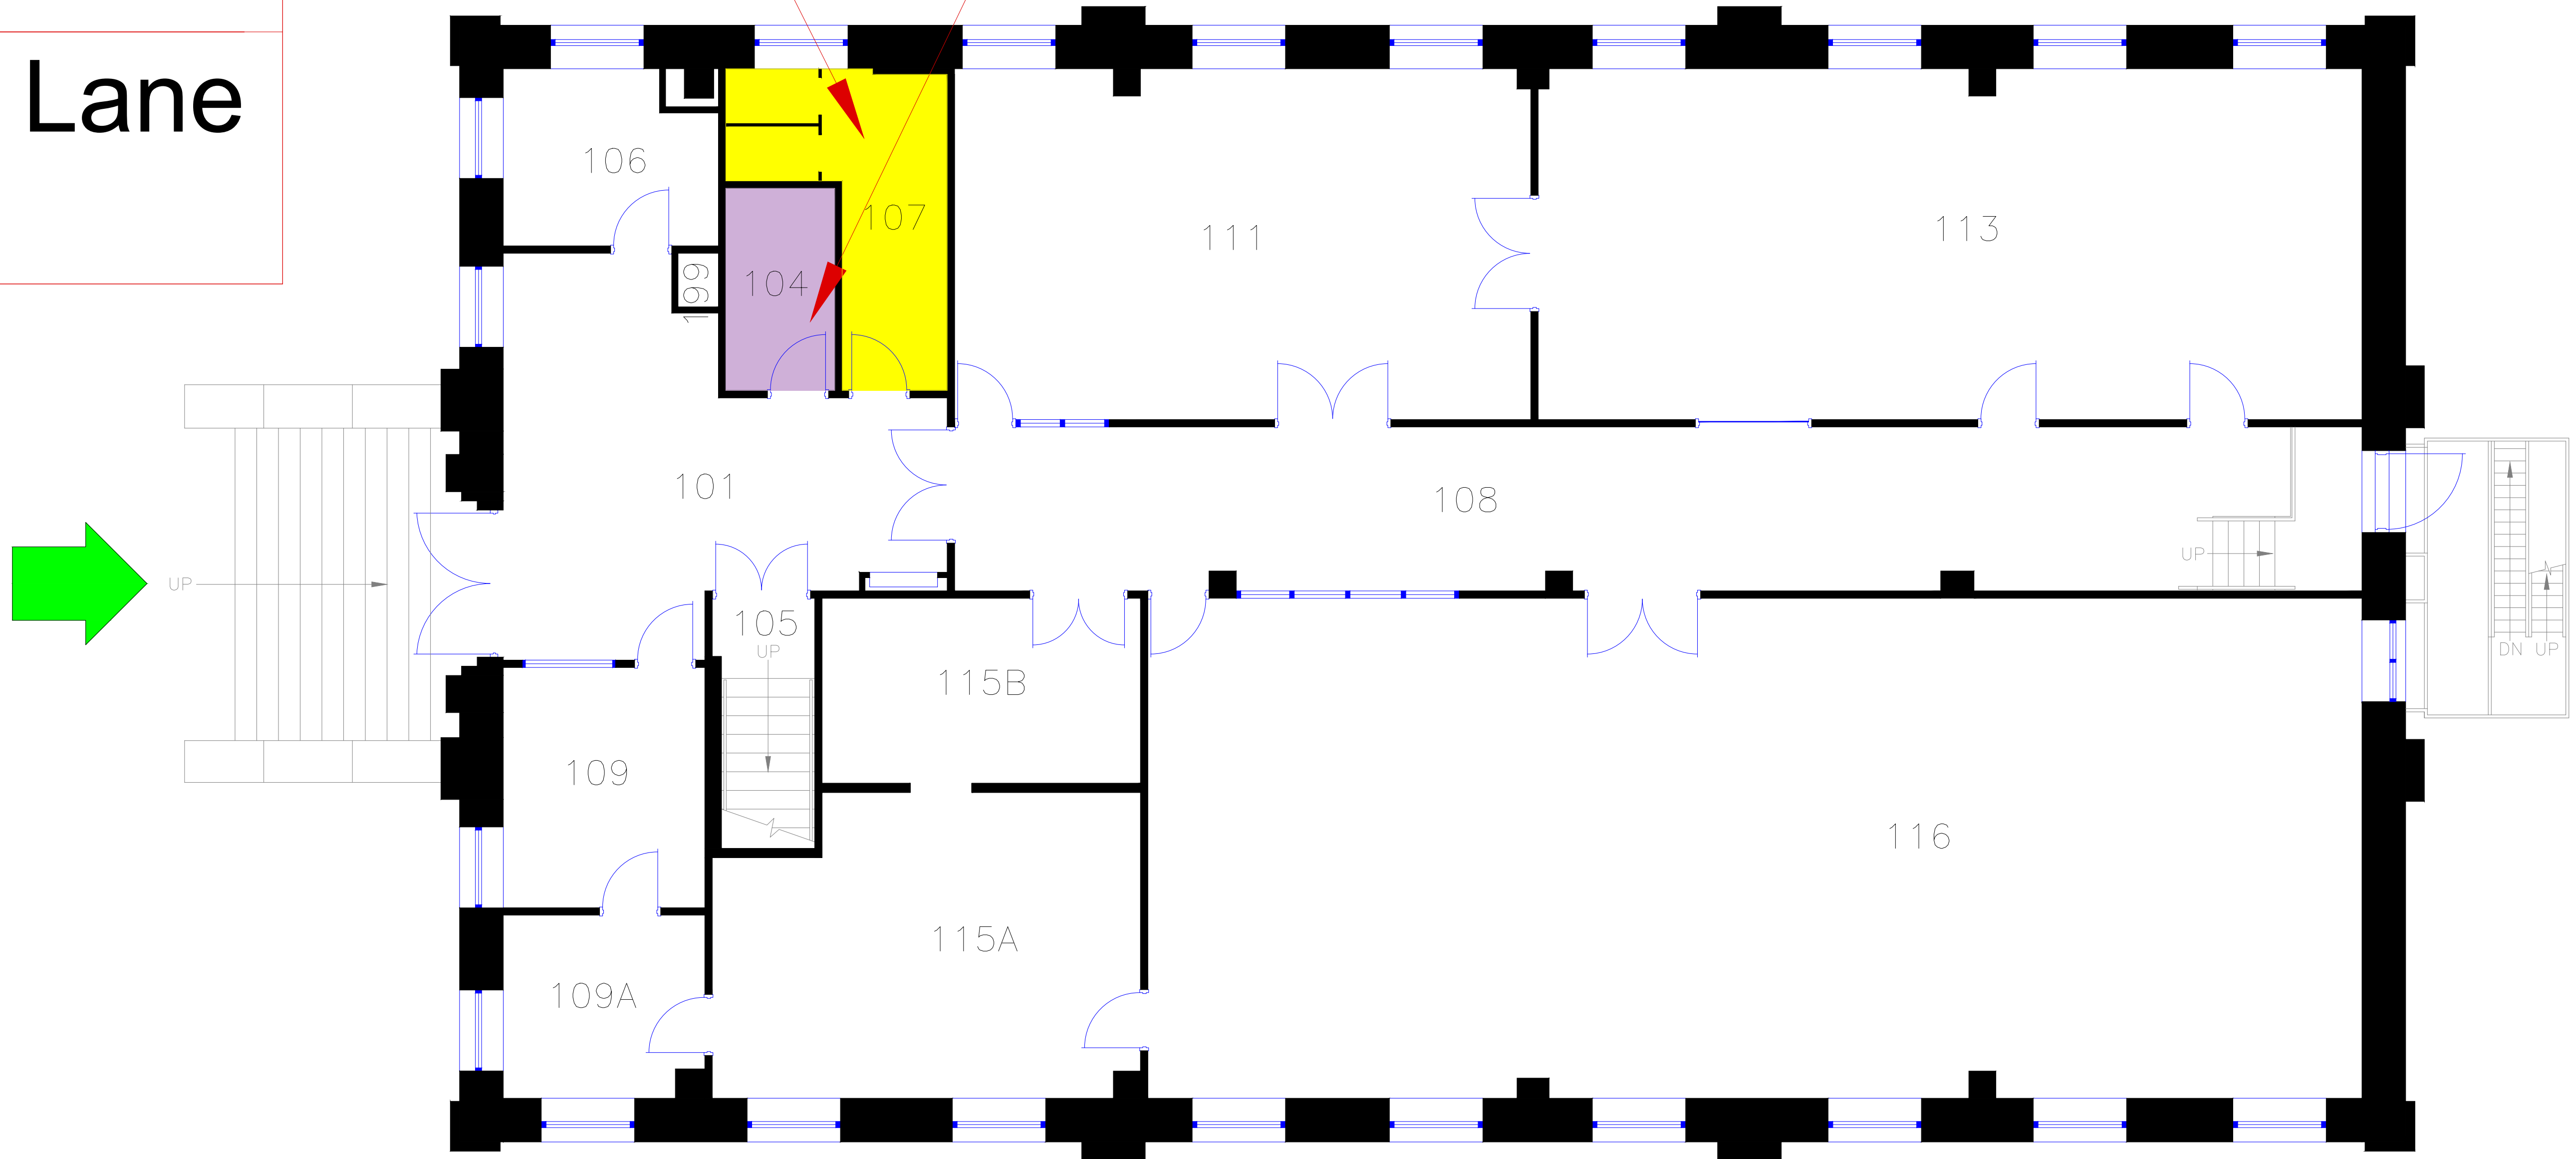

Washroom
Single user
Not Accessible

Washroom
Single user
Not Accessible

Note
This Building is Not Accessible

Entrance	Baby Change Table	Elevator
Accessible	Adult Change Table	Washroom - Multi-User
Shower	Urinal	Washroom - Single User
		Washroom - Gender Neutral

Queen's University	
Jackson Hall	
BLDG. No. 109	Basement Floor Plan

 Washroom
 Male - Multi-user
 Not Accessible

Washroom
 Single user
 Not Accessible
 

Main Entrance
 36 Fifth Field Company Lane
 Not Accessible

Note
 This Building is Not
 Accessible

 Entrance	 Baby Change Table	 Elevator
 Accessible	 Adult Change Table	 Washroom - Multi-User
 Shower	 Urinal	 Washroom - Single User
		 Washroom - Gender Neutral

Queen's University
 Jackson Hall
 BLDG. No. 109
 First Floor Plan

Washrooms
 Single user
 Not Accessible

Note
 This Building is Not Accessible

 Entrance	 Baby Change Table	 Elevator
 Accessible	 Adult Change Table	 Washroom - Multi-User
 Shower	 Urinal	 Washroom - Single User
		 Washroom - Gender Neutral