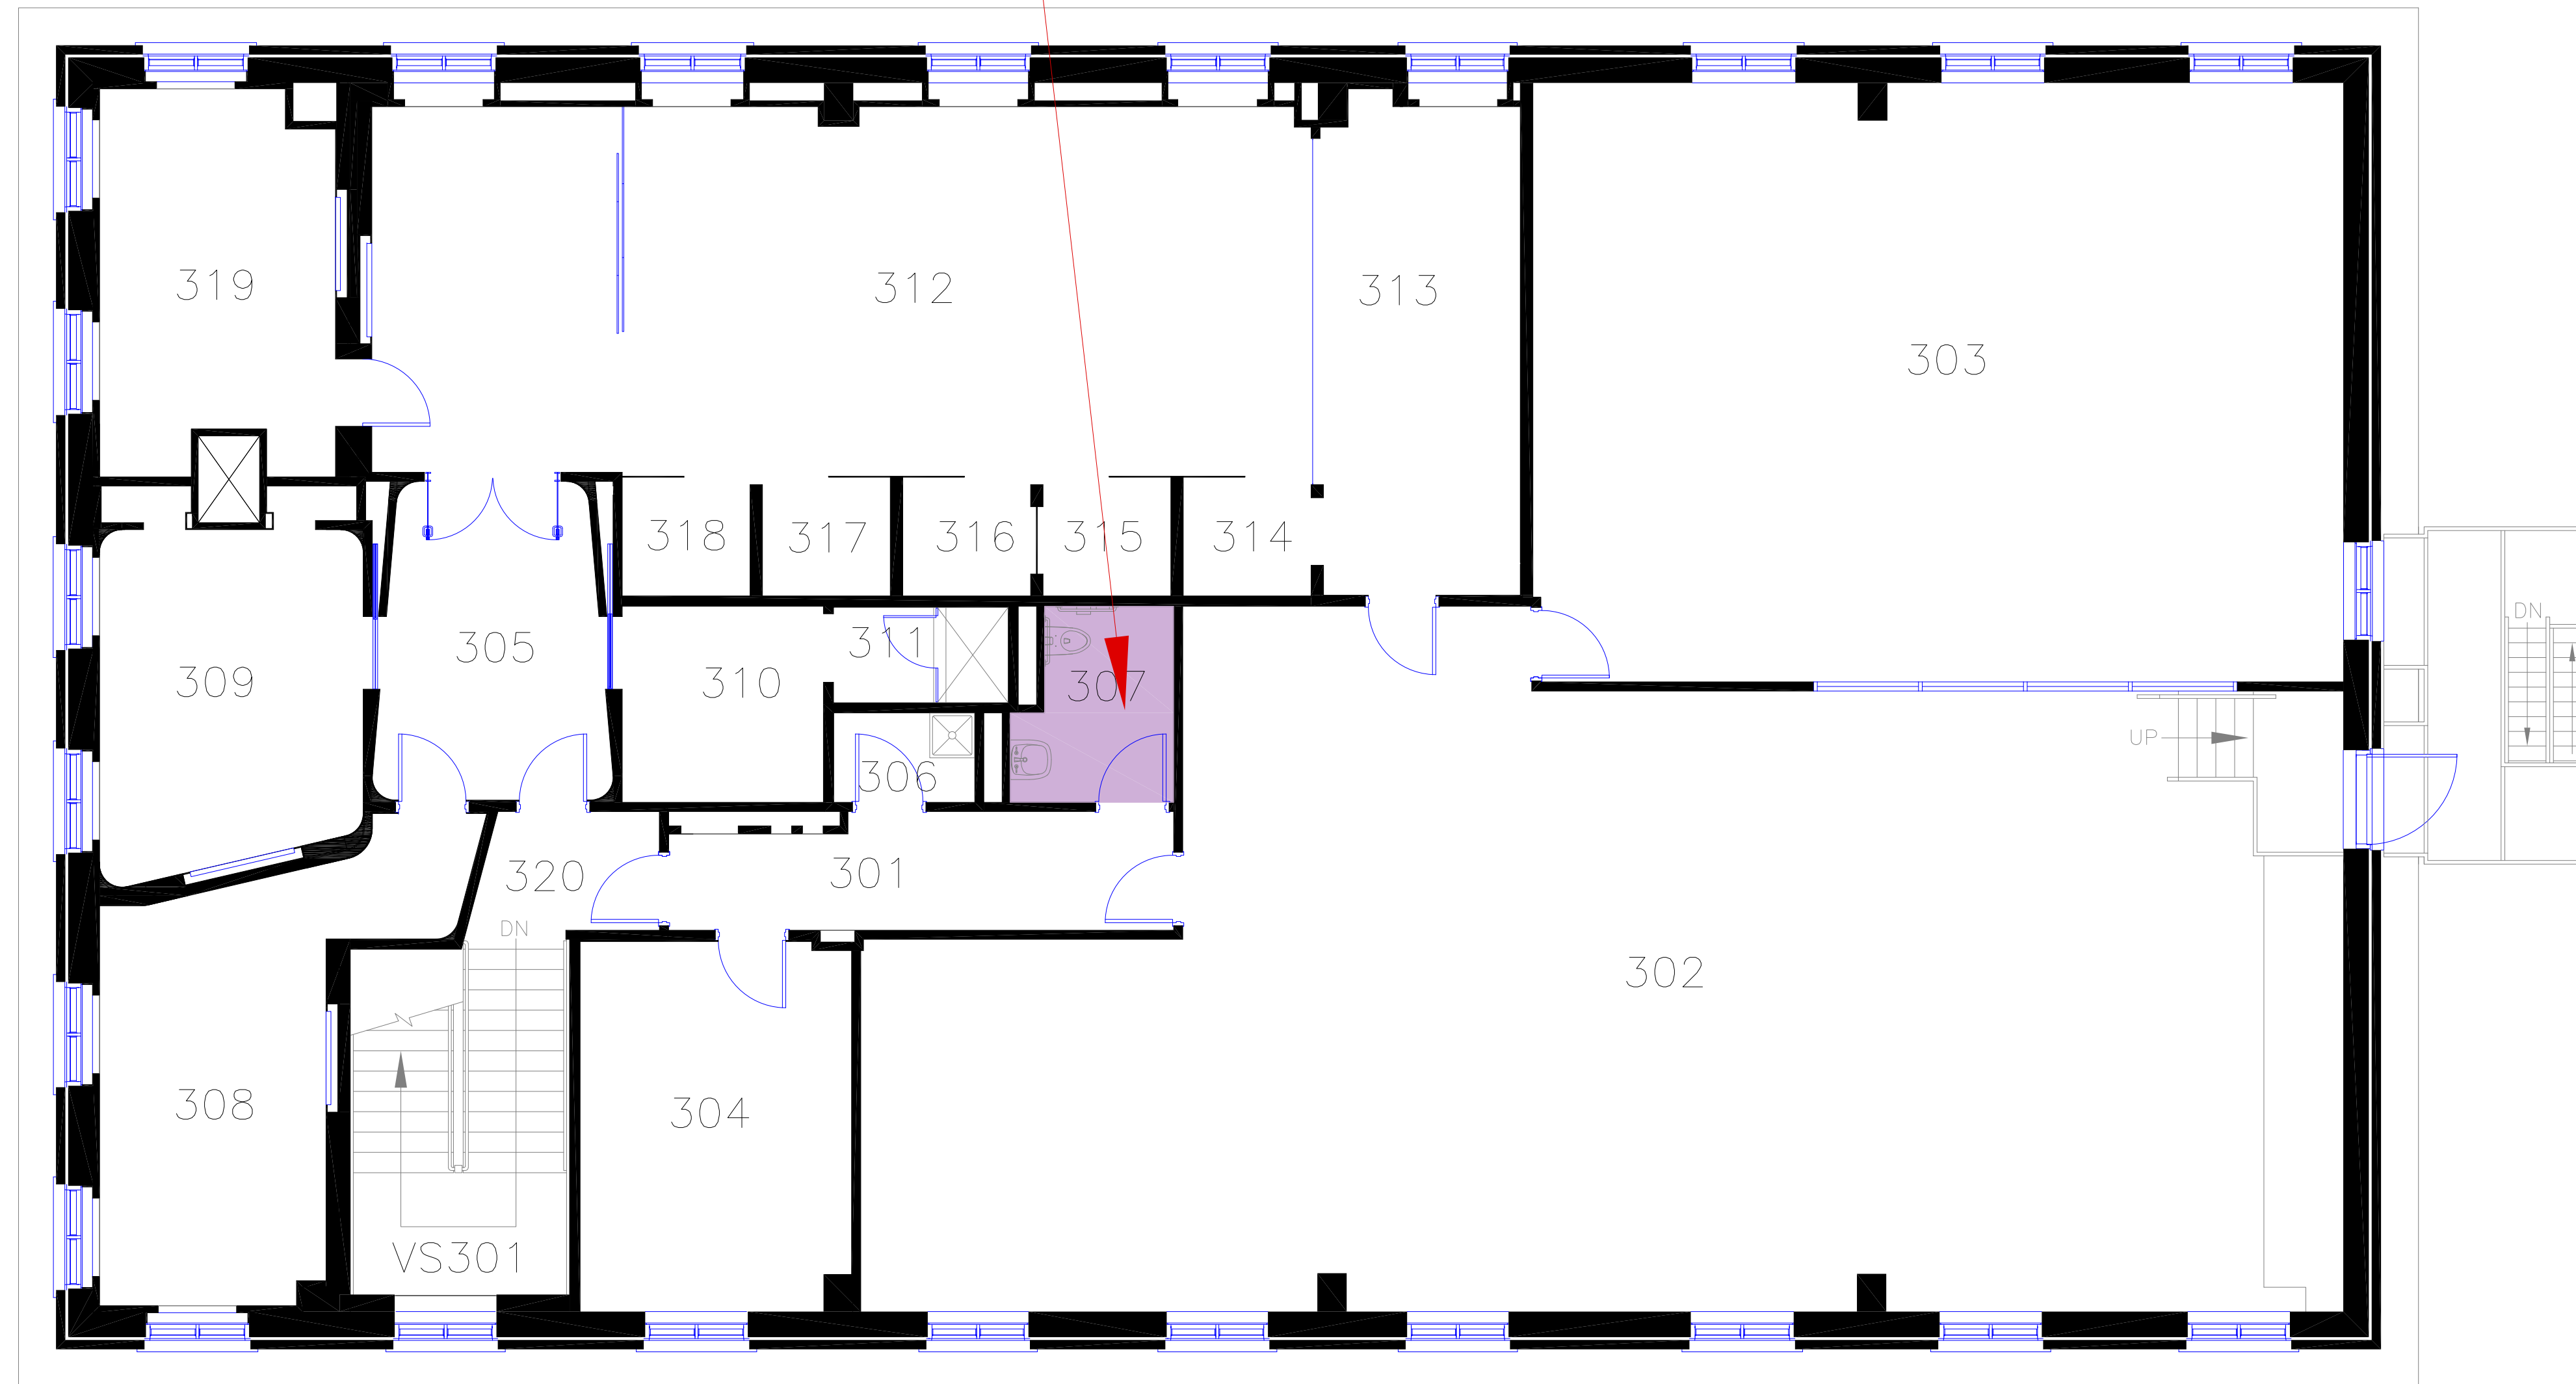

Washroom
Single user
Not Accessible

Washroom
Single user
Not Accessible

Note
This Building is Not Accessible

Entrance	Baby Change Table	Elevator
Accessible	Adult Change Table	Washroom - Multi-User
Shower	Urinal	Washroom - Single User
		Washroom - Gender Neutral

Queen's University	
Jackson Hall	
BLDG. No. 109	Basement Floor Plan

 Washroom
 Male - Multi-user
 Not Accessible

Washroom
 Single user
 Not Accessible
 

Main Entrance
 36 Fifth Field Company Lane
 Not Accessible

Queen's University
 Jackson Hall
 BLDG. No. 109
 First Floor Plan

Washrooms
 Single user
 Not Accessible

Note
 This Building is Not Accessible

 Entrance	 Baby Change Table	 Elevator
 Accessible	 Adult Change Table	 Washroom - Multi-User
 Shower	 Urinal	 Washroom - Single User
		 Washroom - Gender Neutral

Queen's University
 Jackson Hall
 BLDG. No. 109 Second Floor Plan

Washroom
 Single user
 Not Accessible

Note
 This Building is Not Accessible

 Entrance	 Baby Change Table	 Elevator
 Accessible	 Adult Change Table	 Washroom - Multi-User
 Shower	 Urinal	 Washroom - Single User
		 Washroom - Gender Neutral