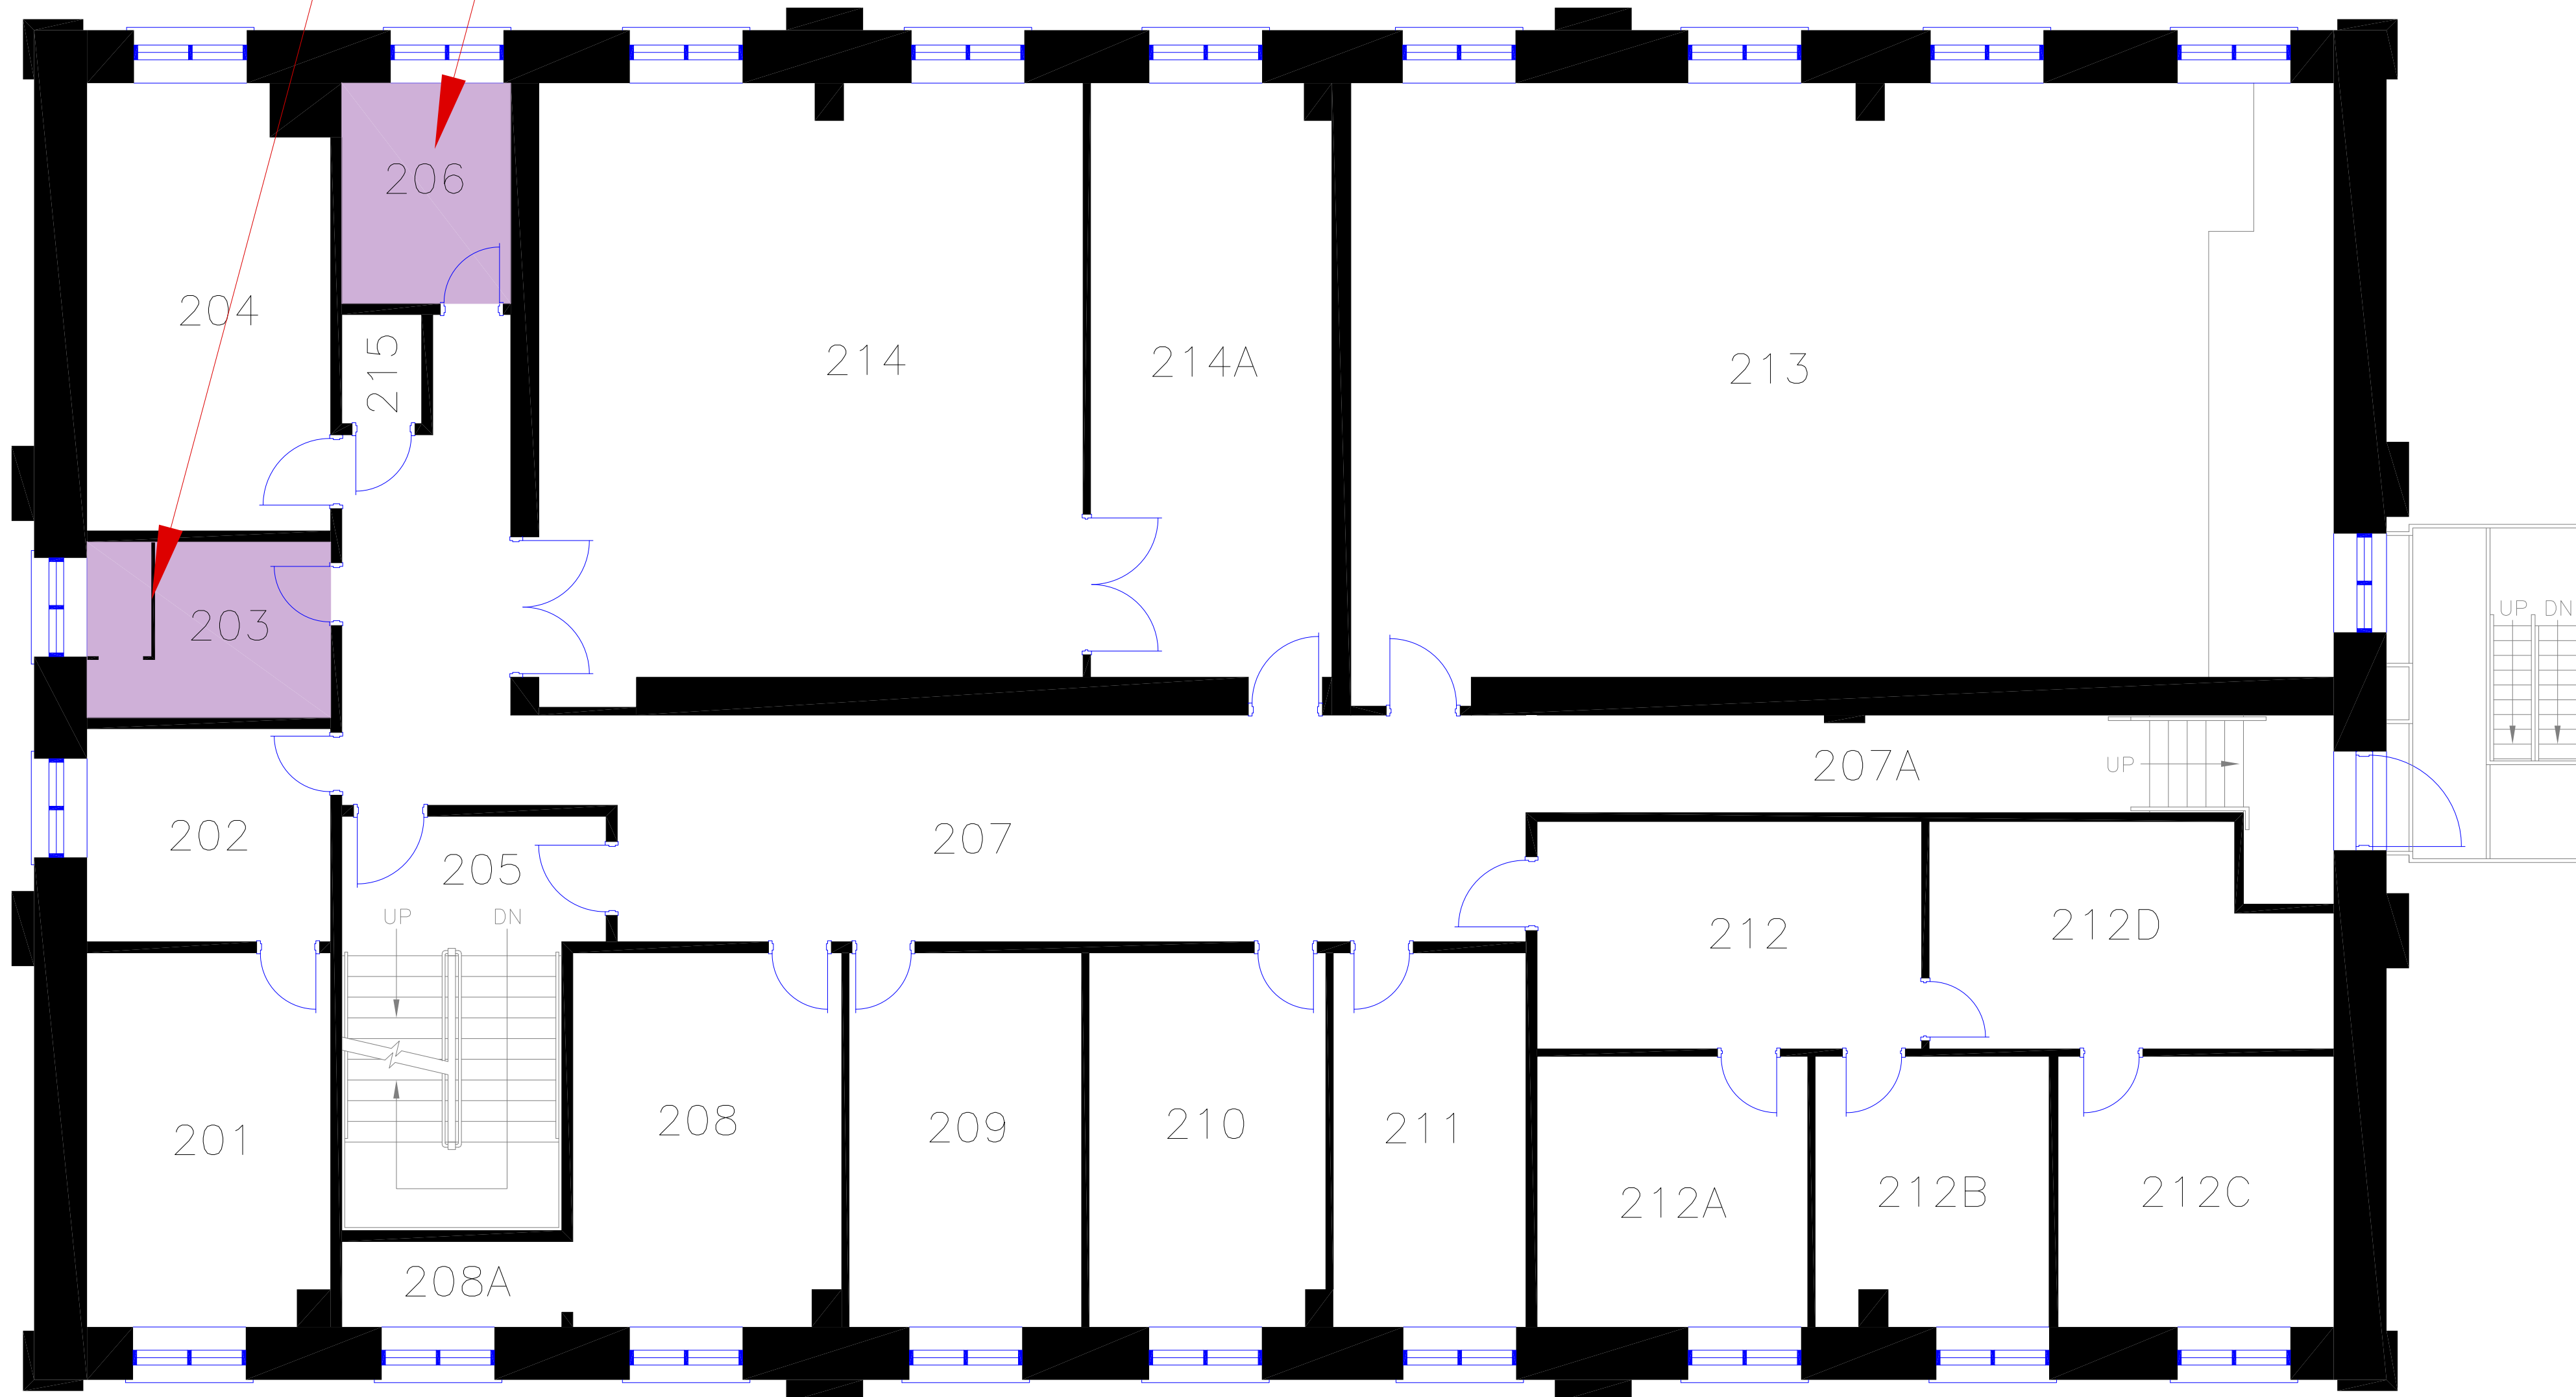

Washroom
Single user
Not Accessible

Washroom
Single user
Not Accessible

Note
This Building is Not Accessible

Entrance	Baby Change Table	Elevator
Accessible	Adult Change Table	Washroom - Multi-User
Shower	Urinal	Washroom - Single User
		Washroom - Gender Neutral

Queen's University	
Jackson Hall	
BLDG. No. 109	Basement Floor Plan

 Washroom
 Male - Multi-user
 Not Accessible

Washroom
 Single user
 Not Accessible
 

Main Entrance
 36 Fifth Field Company Lane
 Not Accessible

Note
 This Building is Not
 Accessible

 Entrance	 Baby Change Table	 Elevator
 Accessible	 Adult Change Table	 Washroom - Multi-User
 Shower	 Urinal	 Washroom - Single User
		 Washroom - Gender Neutral

Queen's University
 Jackson Hall
 BLDG. No. 109
 First Floor Plan

Washrooms
 Single user
 Not Accessible

Note
 This Building is Not Accessible

 Entrance	 Baby Change Table	 Elevator
 Accessible	 Adult Change Table	 Washroom - Multi-User
 Shower	 Urinal	 Washroom - Single User
		 Washroom - Gender Neutral