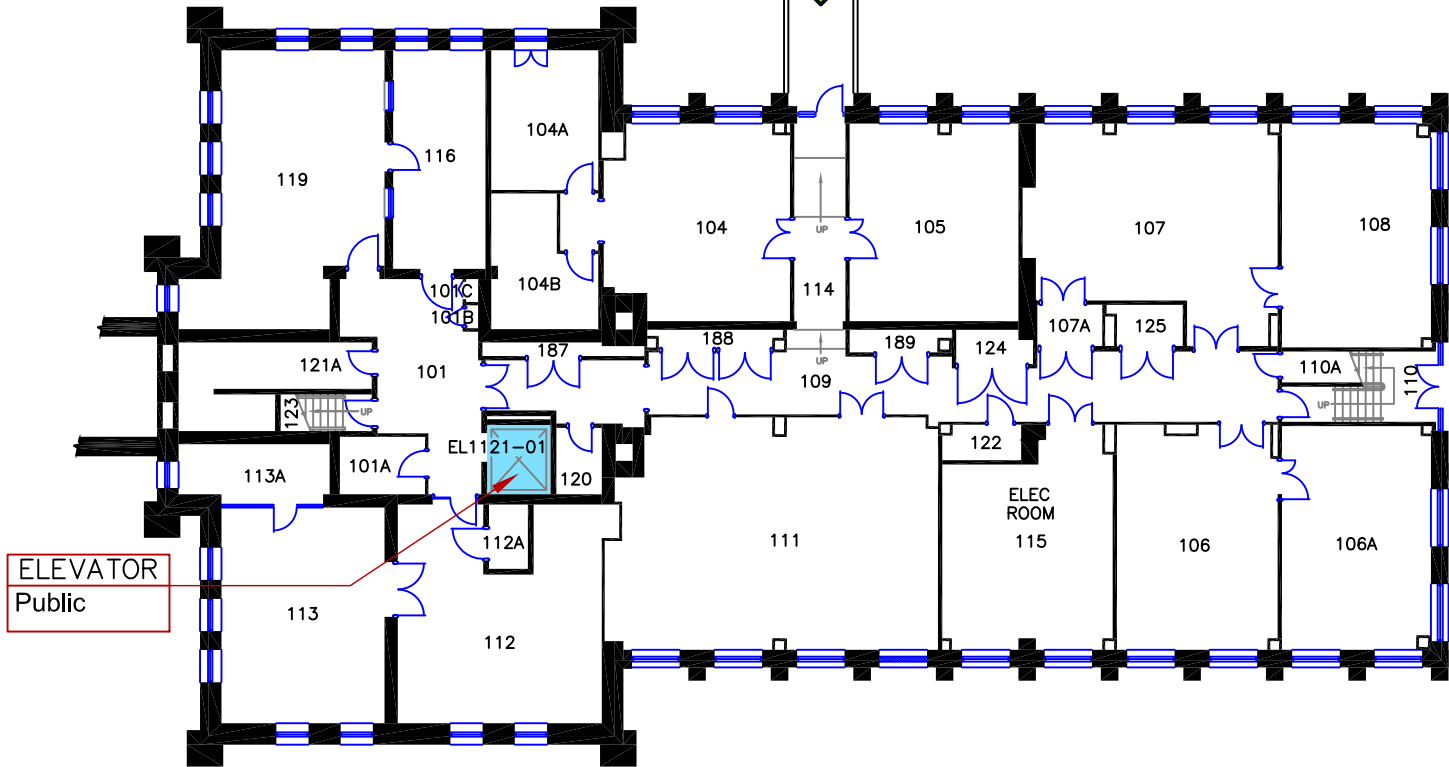

ACCESSIBLE ENTRANCE  
60 UNION STREET  
Accessible with Power Door

ELEVATOR  
Public

	ACCESSIBLE		ENTRANCE
	BABY CHANGE TABLE		ELEVATOR
	ADULT CHANGE TABLE		WASHROOM - MULTI USER
	SHOWER		WASHROOM - SINGLE USER
			WASHROOM - GENDER NEUTRAL

Queen's University  
NICOL HALL  
BLDG. No. 112  
FIRST FLOOR PLAN

MAIN ENTRANCE  
60 UNION STREET  
Not Accessible

ELEVATOR  
Public

WASHROOM  
Male - Multi-user  
Not Accessible

NOTE  
Door remains open -  
Hold Open

	ACCESSIBLE		ENTRANCE
	BABY CHANGE TABLE		ELEVATOR
	ADULT CHANGE TABLE		WASHROOM - MULTI USER
	SHOWER		WASHROOM - SINGLE USER
			WASHROOM - GENDER NEUTRAL

Queen's University  
NICOL HALL  
BLDG. No. 112 SECOND FLOOR PLAN

Queen's University  
NICOL HALL  
BLDG. No. 112  
THIRD FLOOR PLAN

ELEVATOR  
Public

	ACCESSIBLE		ENTRANCE
	BABY CHANGE TABLE		ELEVATOR
	ADULT CHANGE TABLE		WASHROOM – MULTI USER
	SHOWER		WASHROOM – SINGLE USER
			WASHROOM – GENDER NEUTRAL