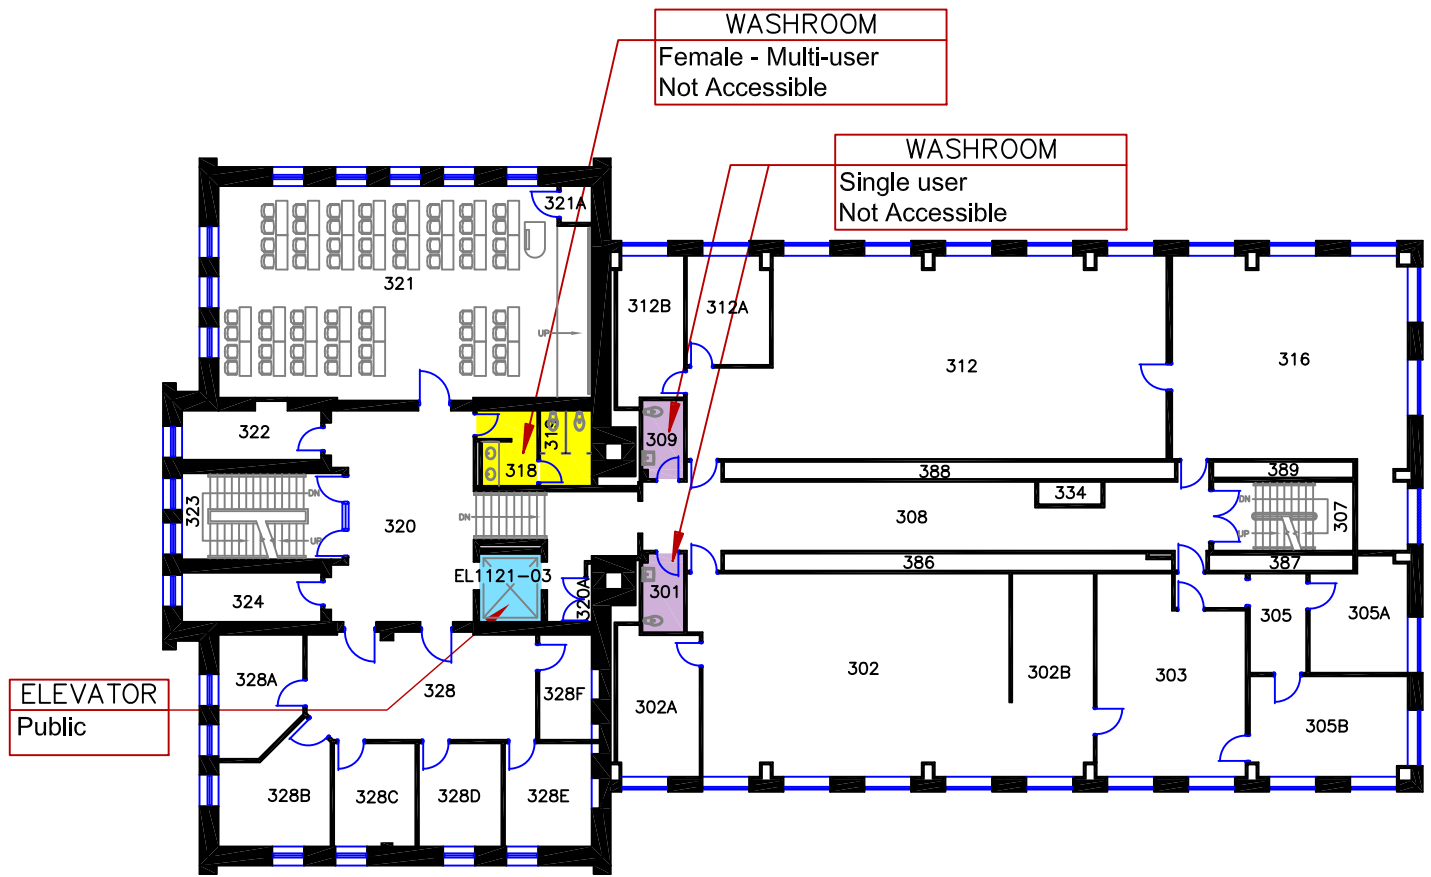

ACCESSIBLE ENTRANCE  
60 UNION STREET  
Accessible with Power Door

ELEVATOR  
Public

	ACCESSIBLE		ENTRANCE
	BABY CHANGE TABLE		ELEVATOR
	ADULT CHANGE TABLE		WASHROOM - MULTI USER
	SHOWER		WASHROOM - SINGLE USER
			WASHROOM - GENDER NEUTRAL

Queen's University  
NICOL HALL  
BLDG. No. 112  
FIRST FLOOR PLAN

MAIN ENTRANCE  
60 UNION STREET  
Not Accessible

ELEVATOR  
Public

WASHROOM  
Male - Multi-user  
Not Accessible

NOTE  
Door remains open -  
Hold Open

	ACCESSIBLE		ENTRANCE
	BABY CHANGE TABLE		ELEVATOR
	ADULT CHANGE TABLE		WASHROOM - MULTI USER
	SHOWER		WASHROOM - SINGLE USER
			WASHROOM - GENDER NEUTRAL

Queen's University  
NICOL HALL  
BLDG. No. 112 SECOND FLOOR PLAN

ELEVATOR  
Public

WASHROOM  
Female - Multi-user  
Not Accessible

WASHROOM  
Single user  
Not Accessible

	ACCESSIBLE		ENTRANCE
	BABY CHANGE TABLE		ELEVATOR
	ADULT CHANGE TABLE		WASHROOM - MULTI USER
	SHOWER		WASHROOM - SINGLE USER
			WASHROOM - GENDER NEUTRAL