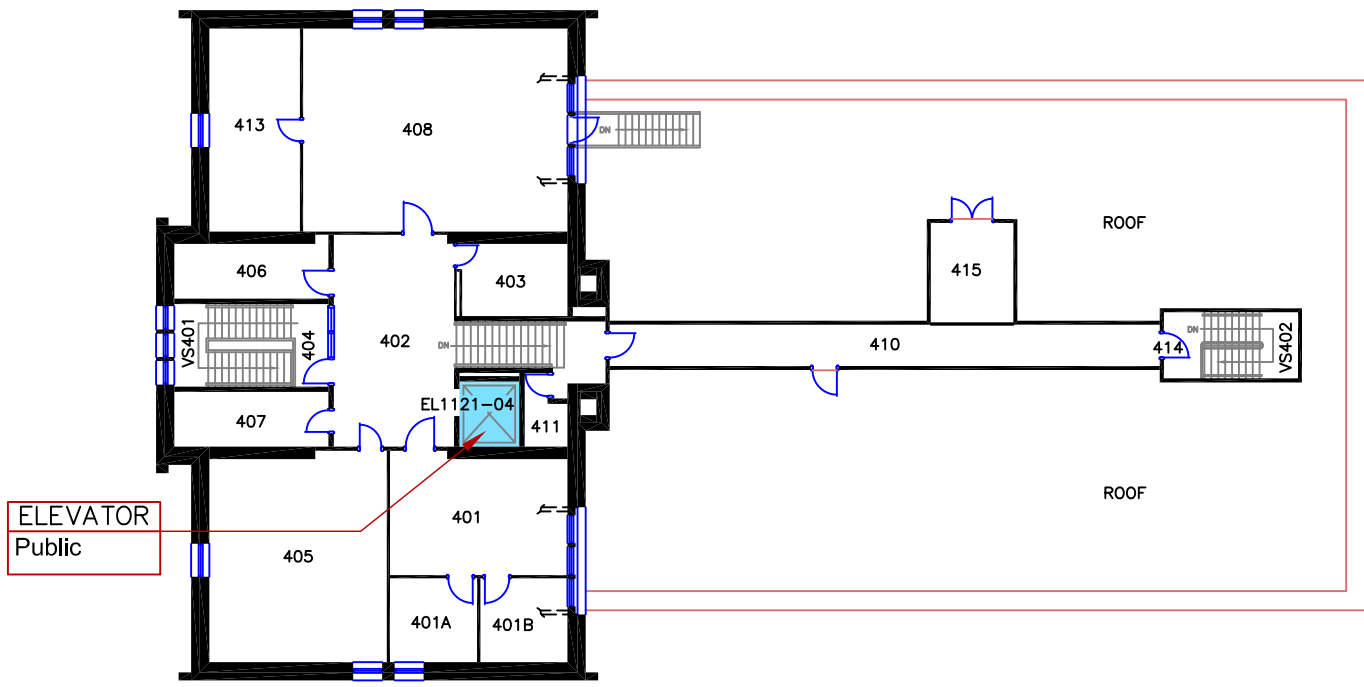

	ACCESSIBLE		ENTRANCE
	BABY CHANGE TABLE		ELEVATOR
	ADULT CHANGE TABLE		WASHROOM - MULTI USER
	SHOWER		WASHROOM - SINGLE USER
			WASHROOM - GENDER NEUTRAL

Queen's University  
NICOL HALL  
BLDG. No. 112 SECOND FLOOR PLAN

ELEVATOR  
Public

WASHROOM  
Female - Multi-user  
Not Accessible

WASHROOM  
Single user  
Not Accessible

	ACCESSIBLE		ENTRANCE
	BABY CHANGE TABLE		ELEVATOR
	ADULT CHANGE TABLE		WASHROOM - MULTI USER
	SHOWER		WASHROOM - SINGLE USER
			WASHROOM - GENDER NEUTRAL

Queen's University  
NICOL HALL  
BLDG. No. 112  
THIRD FLOOR PLAN

ELEVATOR  
Public

	ACCESSIBLE		ENTRANCE
	BABY CHANGE TABLE		ELEVATOR
	ADULT CHANGE TABLE		WASHROOM – MULTI USER
	SHOWER		WASHROOM – SINGLE USER
			WASHROOM – GENDER NEUTRAL