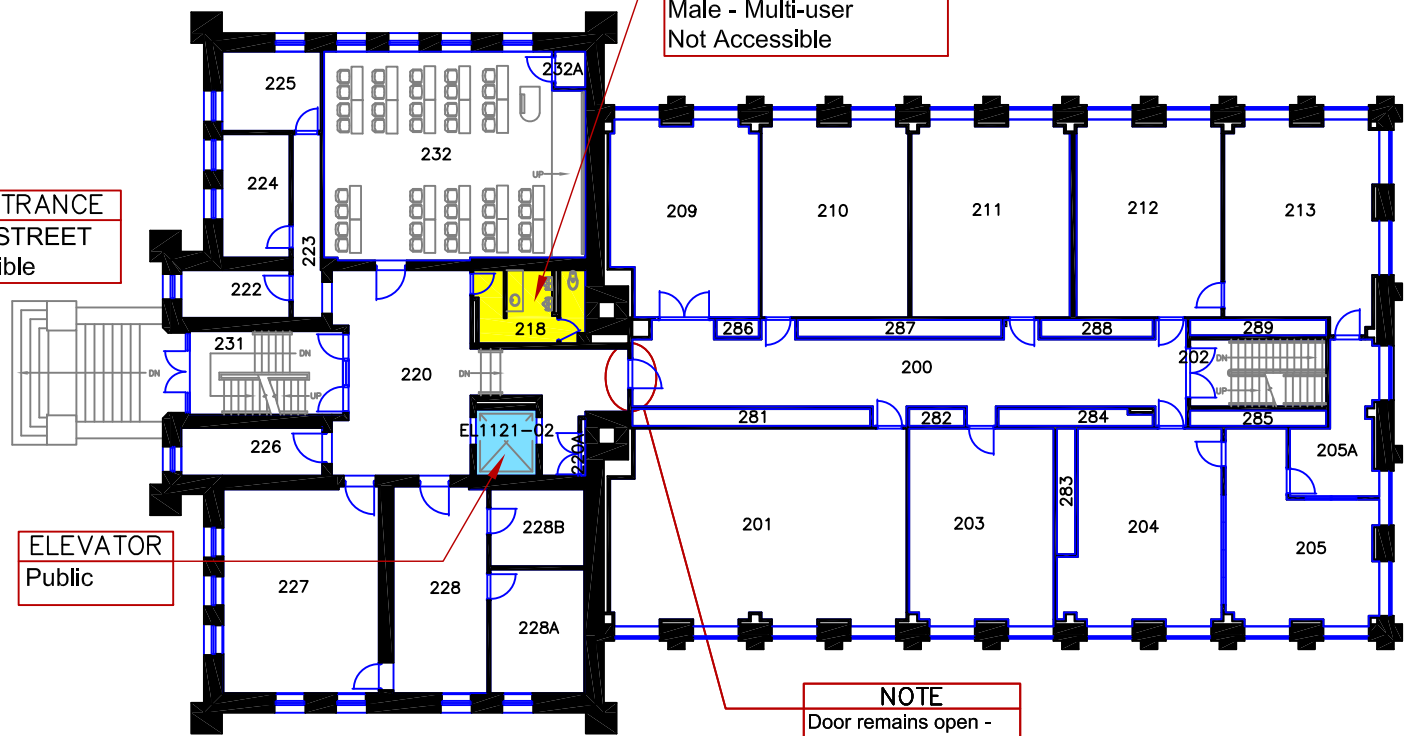

ACCESSIBLE ENTRANCE  
60 UNION STREET  
Accessible with Power Door

ELEVATOR  
Public

	ACCESSIBLE		ENTRANCE
	BABY CHANGE TABLE		ELEVATOR
	ADULT CHANGE TABLE		WASHROOM - MULTI USER
	SHOWER		WASHROOM - SINGLE USER
			WASHROOM - GENDER NEUTRAL

Queen's University  
NICOL HALL  
BLDG. No. 112  
FIRST FLOOR PLAN

MAIN ENTRANCE  
60 UNION STREET  
Not Accessible

ELEVATOR  
Public

WASHROOM  
Male - Multi-user  
Not Accessible

NOTE  
Door remains open -  
Hold Open

	ACCESSIBLE		ENTRANCE
	BABY CHANGE TABLE		ELEVATOR
	ADULT CHANGE TABLE		WASHROOM - MULTI USER
	SHOWER		WASHROOM - SINGLE USER
			WASHROOM - GENDER NEUTRAL

Queen's University  
NICOL HALL  
BLDG. No. 112 SECOND FLOOR PLAN

Queen's University  
NICOL HALL  
BLDG. No. 112  
THIRD FLOOR PLAN

ELEVATOR  
Public

	ACCESSIBLE		ENTRANCE
	BABY CHANGE TABLE		ELEVATOR
	ADULT CHANGE TABLE		WASHROOM – MULTI USER
	SHOWER		WASHROOM – SINGLE USER
			WASHROOM – GENDER NEUTRAL