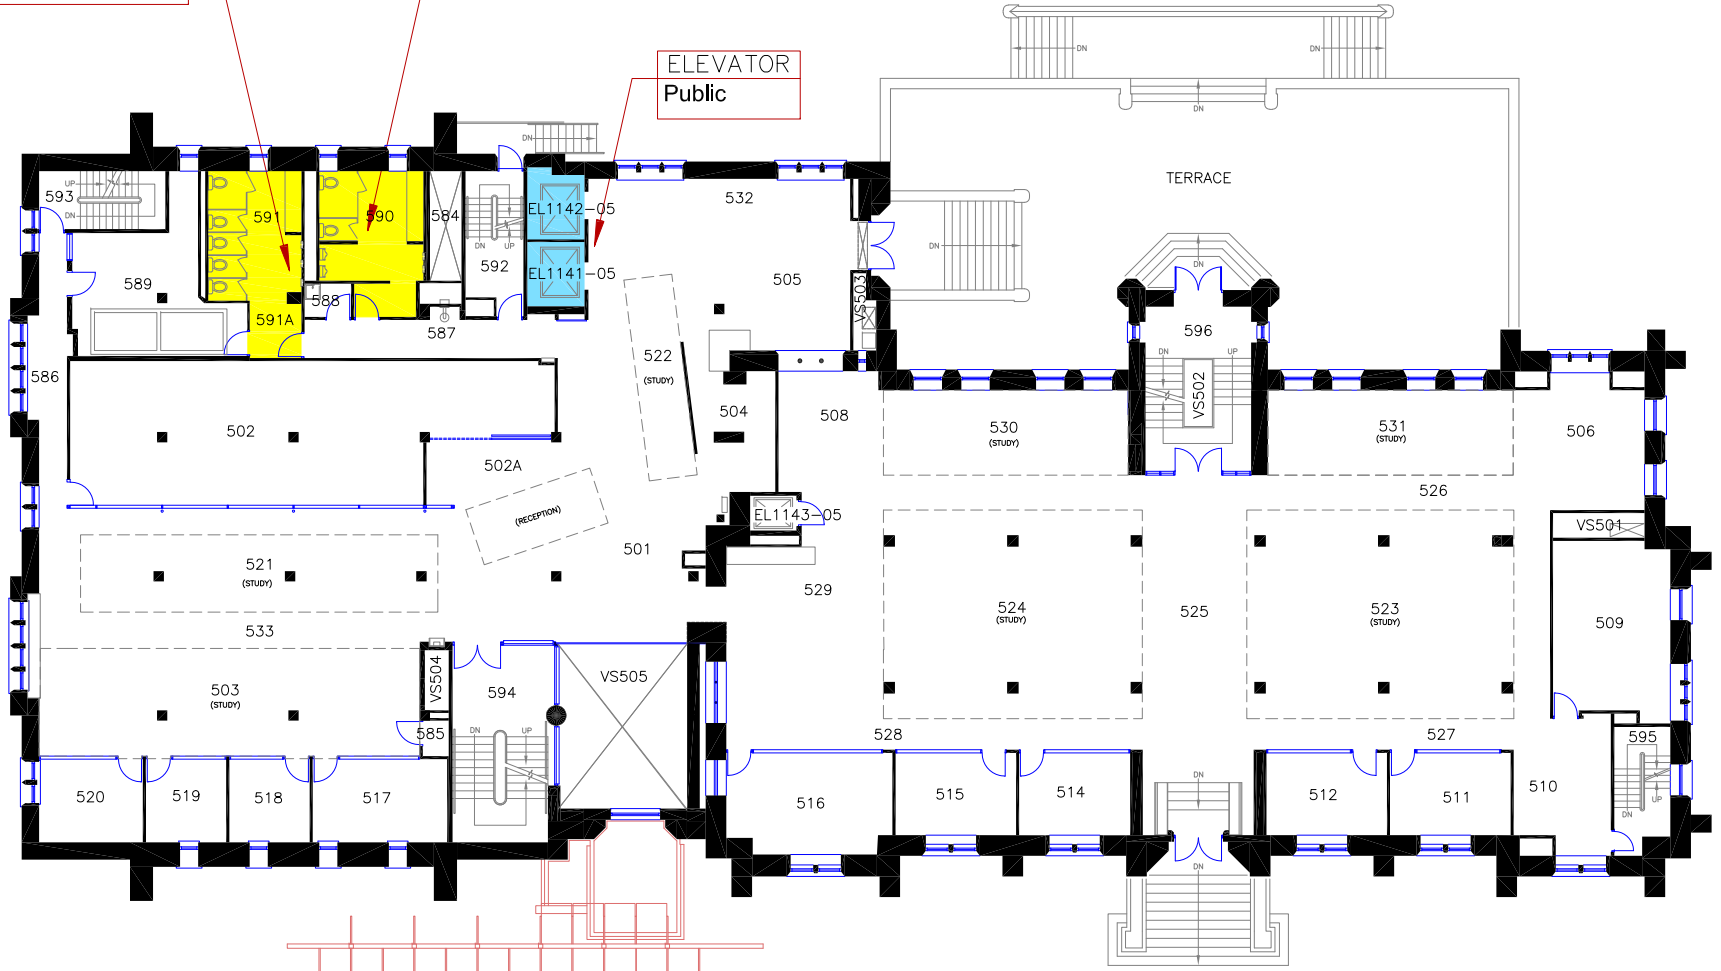

Queen's University

DOUGLAS LIBRARY

BLDG. No. 114 LEVEL FOUR-GROUND FLOOR

ELEVATOR
Public

	ACCESSIBLE		ENTRANCE
	BABY CHANGE TABLE		ELEVATOR
	ADULT CHANGE TABLE		WASHROOM – MULTI USER
	SHOWER		WASHROOM – SINGLE USER
			WASHROOM – GENDER NEUTRAL

Queen's University

DOUGLAS LIBRARY

BLDG. No. 114 LEVEL TWO-STACK THREE

	WASHROOM	
	Female - Multi-user No Power Door	
	WASHROOM	
	Male - Multi-user No Power Door	
	ELEVATOR	
	Public	

	ACCESSIBLE		ENTRANCE
	BABY CHANGE TABLE		ELEVATOR
	ADULT CHANGE TABLE		WASHROOM - MULTI USER
	SHOWER		WASHROOM - SINGLE USER
			WASHROOM - GENDER NEUTRAL

Queen's University	
DOUGLAS LIBRARY	
BLDG. No. 114	LEVEL THREE-STACK TWO

	WASHROOM	
	Female - Multi-user No Power Door	
	WASHROOM	
	Male - Multi-user No Power Door	

ELEVATOR
Public

	ACCESSIBLE		ENTRANCE
	BABY CHANGE TABLE		ELEVATOR
	ADULT CHANGE TABLE		WASHROOM - MULTI USER
	SHOWER		WASHROOM - SINGLE USER
			WASHROOM - GENDER NEUTRAL

 NORTH
 0m 2 4 10m
 SCALE

Queen's University	
DOUGLAS LIBRARY	
BLDG. No. 114	LEVEL FIVE - FLOOR ONE

WASHROOM
Female - Multi-user
Not Accessible

WASHROOM
Male - Multi-user
Not Accessible

WASHROOM
Single user
No Power Door