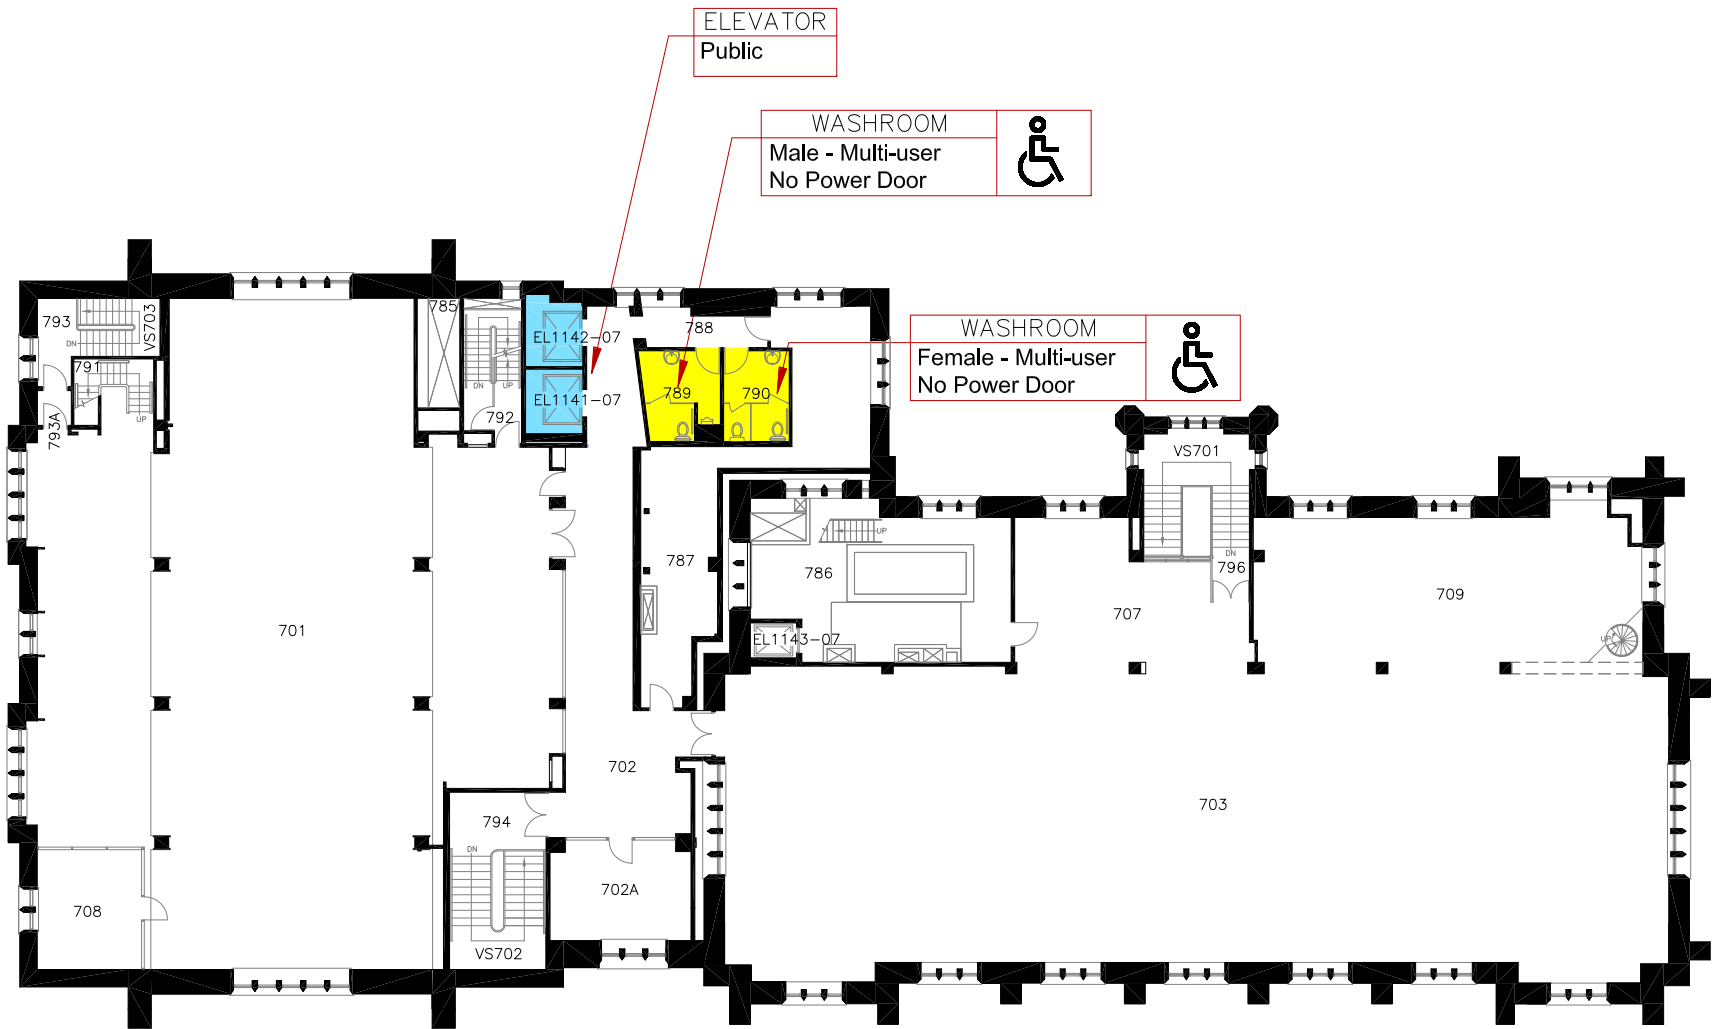

Queen's University

DOUGLAS LIBRARY

BLDG. No. 114 LEVEL FOUR-GROUND FLOOR

ELEVATOR
Public

	ACCESSIBLE		ENTRANCE
	BABY CHANGE TABLE		ELEVATOR
	ADULT CHANGE TABLE		WASHROOM – MULTI USER
	SHOWER		WASHROOM – SINGLE USER
			WASHROOM – GENDER NEUTRAL

Queen's University	
DOUGLAS LIBRARY	
BLDG. No. 114	LEVEL THREE-STACK TWO

	WASHROOM	
	Female - Multi-user No Power Door	
	WASHROOM	
	Male - Multi-user No Power Door	

ELEVATOR
Public

	ACCESSIBLE		ENTRANCE
	BABY CHANGE TABLE		ELEVATOR
	ADULT CHANGE TABLE		WASHROOM - MULTI USER
	SHOWER		WASHROOM - SINGLE USER
			WASHROOM - GENDER NEUTRAL

 NORTH
 0m 2 4 10m
 SCALE

Queen's University	
DOUGLAS LIBRARY	
BLDG. No. 114	LEVEL FIVE - FLOOR ONE

WASHROOM
Female - Multi-user
Not Accessible

WASHROOM
Male - Multi-user
Not Accessible

WASHROOM
Single user
No Power Door

ELEVATOR
Public

	ACCESSIBLE		ENTRANCE
	BABY CHANGE TABLE		ELEVATOR
	ADULT CHANGE TABLE		WASHROOM - MULTI USER
	SHOWER		WASHROOM - SINGLE USER
			WASHROOM - GENDER NEUTRAL

Queen's University
DOUGLAS LIBRARY
BLDG. No. 114 LEVEL SIX-FLOOR TWO