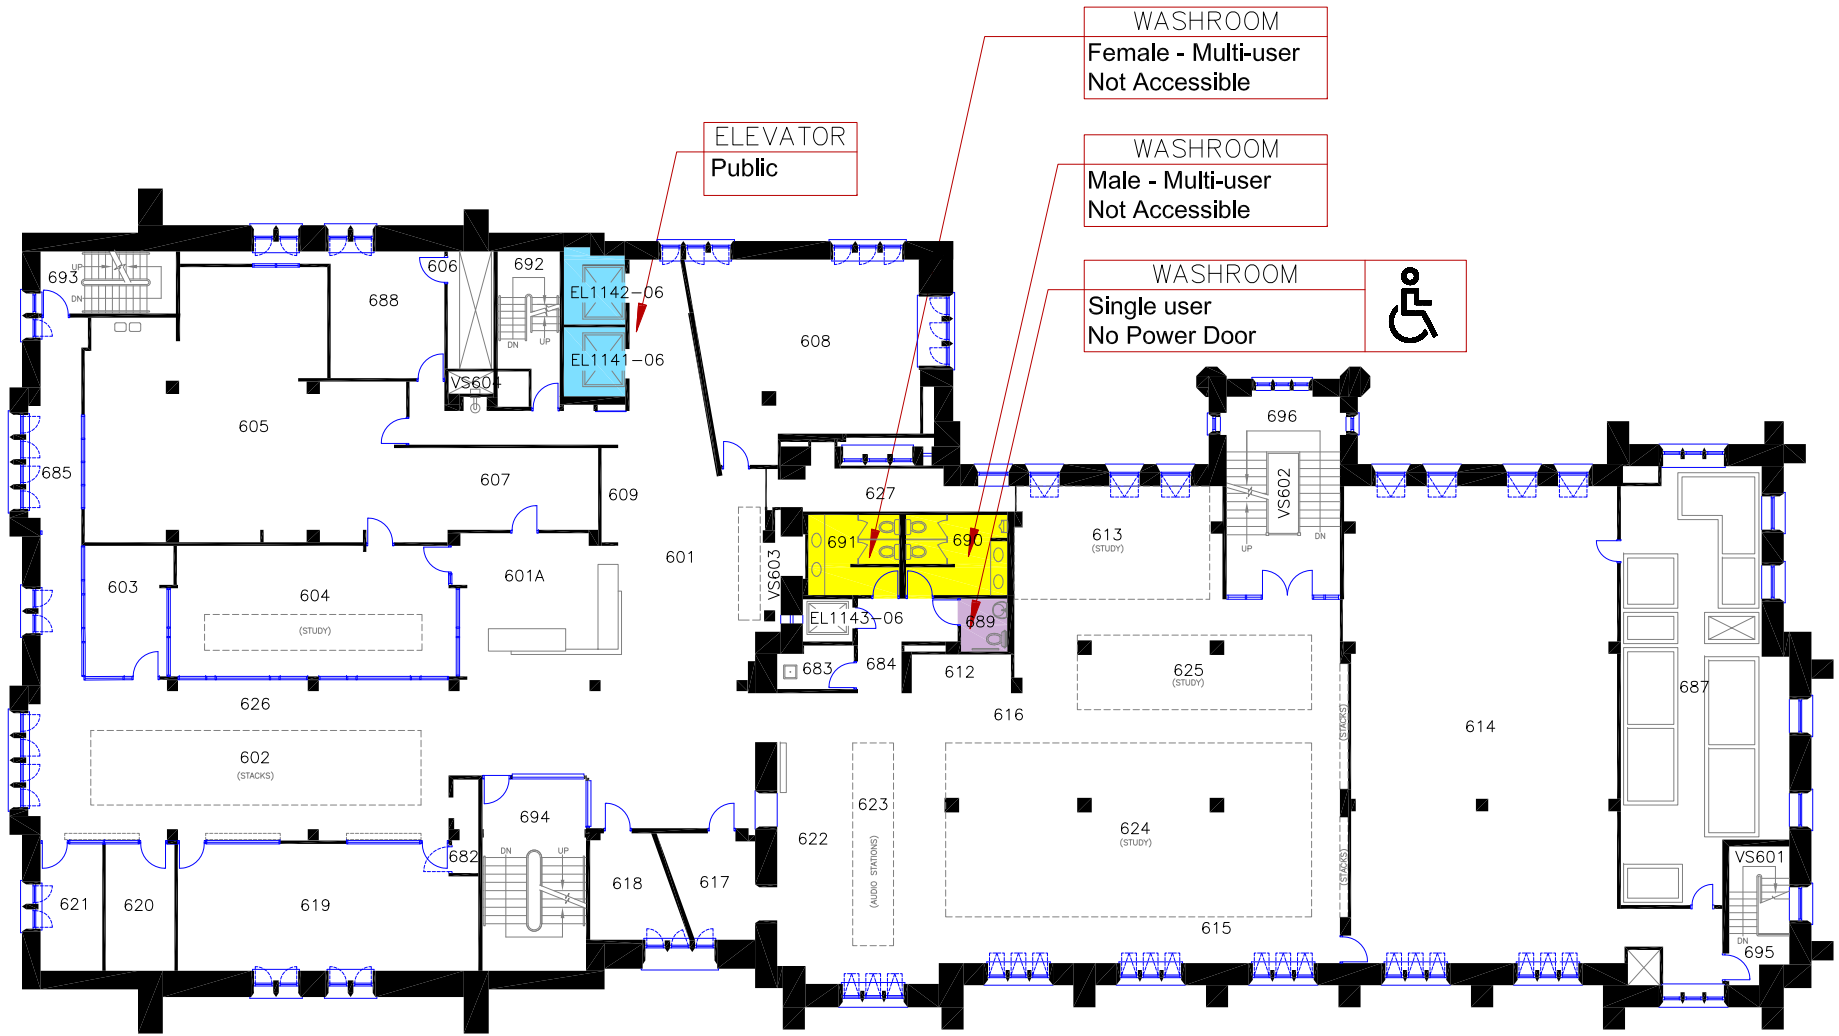

Queen's University

DOUGLAS LIBRARY

BLDG. No. 114 LEVEL FOUR-GROUND FLOOR

ELEVATOR
Public

	ACCESSIBLE		ENTRANCE
	BABY CHANGE TABLE		ELEVATOR
	ADULT CHANGE TABLE		WASHROOM – MULTI USER
	SHOWER		WASHROOM – SINGLE USER
			WASHROOM – GENDER NEUTRAL

Queen's University

DOUGLAS LIBRARY

BLDG. No. 114 LEVEL TWO-STACK THREE

	WASHROOM	
	Female - Multi-user No Power Door	
	WASHROOM	
	Male - Multi-user No Power Door	
	ELEVATOR	
	Public	

	ACCESSIBLE		ENTRANCE
	BABY CHANGE TABLE		ELEVATOR
	ADULT CHANGE TABLE		WASHROOM - MULTI USER
	SHOWER		WASHROOM - SINGLE USER
			WASHROOM - GENDER NEUTRAL

Queen's University	
DOUGLAS LIBRARY	
BLDG. No. 114	LEVEL THREE-STACK TWO

	WASHROOM	
	Female - Multi-user No Power Door	
	WASHROOM	
	Male - Multi-user No Power Door	

ELEVATOR
Public

	ACCESSIBLE		ENTRANCE
	BABY CHANGE TABLE		ELEVATOR
	ADULT CHANGE TABLE		WASHROOM - MULTI USER
	SHOWER		WASHROOM - SINGLE USER
			WASHROOM - GENDER NEUTRAL

 NORTH
 0m 2 4 10m
 SCALE

Queen's University	
DOUGLAS LIBRARY	
BLDG. No. 114	LEVEL FIVE - FLOOR ONE

WASHROOM
Female - Multi-user
Not Accessible

WASHROOM
Male - Multi-user
Not Accessible

WASHROOM
Single user
No Power Door