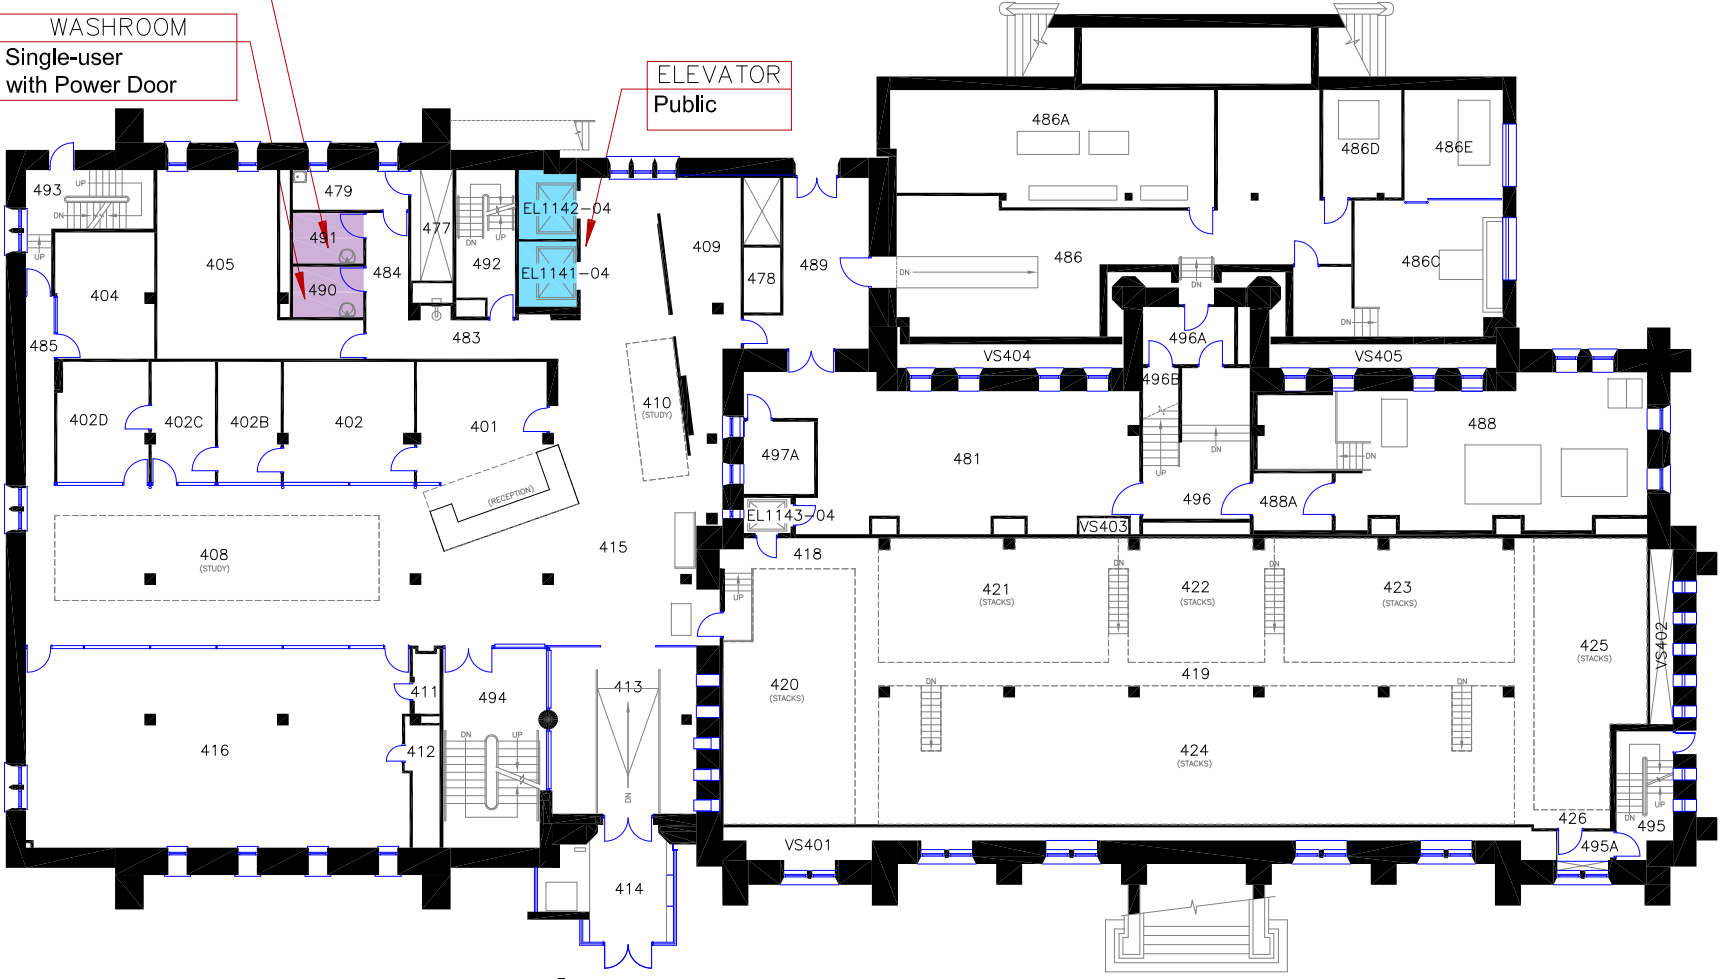

 WASHROOM
Single-user
with Power Door

 WASHROOM
Single-user
with Power Door

ELEVATOR
Public

MAIN ENTRANCE
93 UNIVERSITY AVENUE
Accessible with Power Door

	ACCESSIBLE		ENTRANCE
	BABY CHANGE TABLE		ELEVATOR
	ADULT CHANGE TABLE		WASHROOM – MULTI USER
	SHOWER		WASHROOM – SINGLE USER
			WASHROOM – GENDER NEUTRAL

Queen's University

DOUGLAS LIBRARY

BLDG. No. 114 LEVEL FOUR-GROUND FLOOR

ELEVATOR
Public

	ACCESSIBLE		ENTRANCE
	BABY CHANGE TABLE		ELEVATOR
	ADULT CHANGE TABLE		WASHROOM – MULTI USER
	SHOWER		WASHROOM – SINGLE USER
			WASHROOM – GENDER NEUTRAL

Queen's University	
DOUGLAS LIBRARY	
BLDG. No. 114	LEVEL ONE—STACK FOUR

ELEVATOR
Public

	ACCESSIBLE		ENTRANCE
	BABY CHANGE TABLE		ELEVATOR
	ADULT CHANGE TABLE		WASHROOM – MULTI USER
	SHOWER		WASHROOM – SINGLE USER
			WASHROOM – GENDER NEUTRAL

Queen's University

DOUGLAS LIBRARY

BLDG. No. 114 LEVEL TWO-STACK THREE

	WASHROOM	
	Female - Multi-user No Power Door	
	WASHROOM	
	Male - Multi-user No Power Door	
	ELEVATOR	
	Public	

	ACCESSIBLE		ENTRANCE
	BABY CHANGE TABLE		ELEVATOR
	ADULT CHANGE TABLE		WASHROOM - MULTI USER
	SHOWER		WASHROOM - SINGLE USER
			WASHROOM - GENDER NEUTRAL