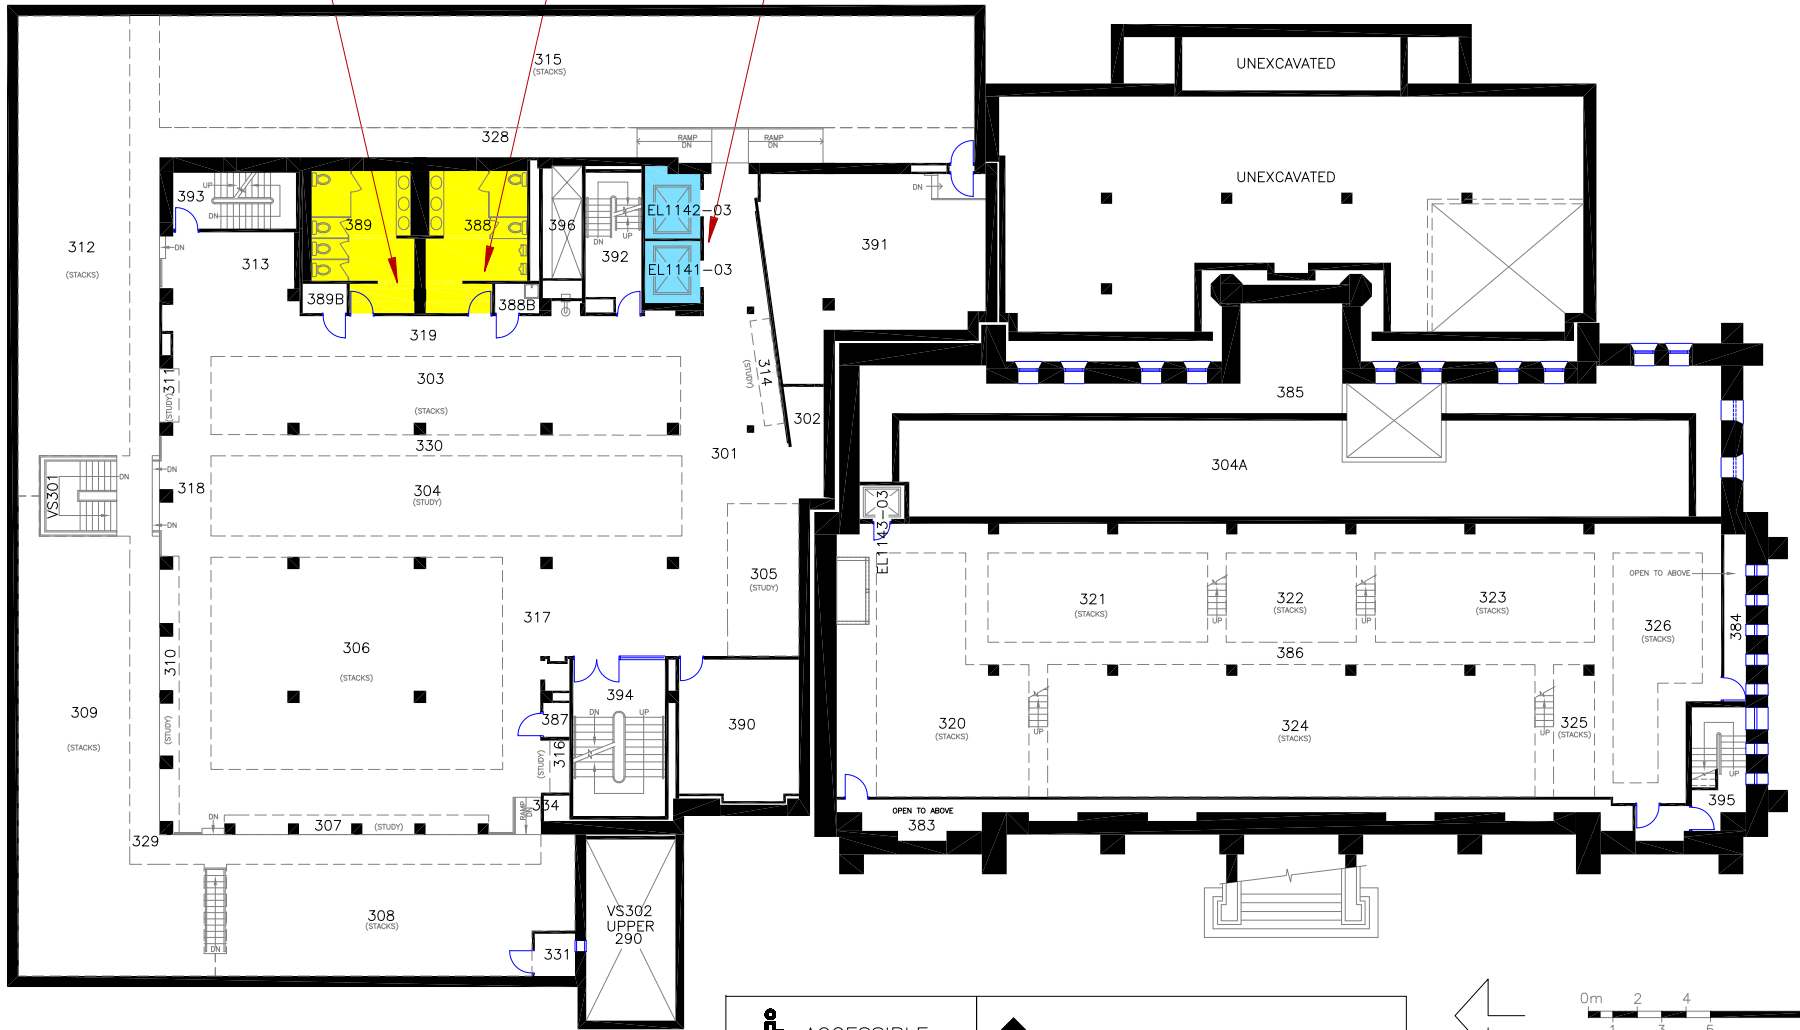

Queen's University

DOUGLAS LIBRARY

BLDG. No. 114 LEVEL FOUR-GROUND FLOOR

ELEVATOR
Public

	ACCESSIBLE		ENTRANCE
	BABY CHANGE TABLE		ELEVATOR
	ADULT CHANGE TABLE		WASHROOM – MULTI USER
	SHOWER		WASHROOM – SINGLE USER
			WASHROOM – GENDER NEUTRAL

Queen's University	
DOUGLAS LIBRARY	
BLDG. No. 114	LEVEL ONE—STACK FOUR

ELEVATOR
Public

	ACCESSIBLE		ENTRANCE
	BABY CHANGE TABLE		ELEVATOR
	ADULT CHANGE TABLE		WASHROOM – MULTI USER
	SHOWER		WASHROOM – SINGLE USER
			WASHROOM – GENDER NEUTRAL

Queen's University

DOUGLAS LIBRARY

BLDG. No. 114 LEVEL TWO-STACK THREE

	WASHROOM	
	Female - Multi-user No Power Door	
	WASHROOM	
	Male - Multi-user No Power Door	
	ELEVATOR	
	Public	

	ACCESSIBLE		ENTRANCE
	BABY CHANGE TABLE		ELEVATOR
	ADULT CHANGE TABLE		WASHROOM - MULTI USER
	SHOWER		WASHROOM - SINGLE USER
			WASHROOM - GENDER NEUTRAL

Queen's University	
DOUGLAS LIBRARY	
BLDG. No. 114	LEVEL THREE-STACK TWO

	WASHROOM	
	Female - Multi-user No Power Door	
	WASHROOM	
	Male - Multi-user No Power Door	

ELEVATOR
Public

	ACCESSIBLE		ENTRANCE
	BABY CHANGE TABLE		ELEVATOR
	ADULT CHANGE TABLE		WASHROOM - MULTI USER
	SHOWER		WASHROOM - SINGLE USER
			WASHROOM - GENDER NEUTRAL