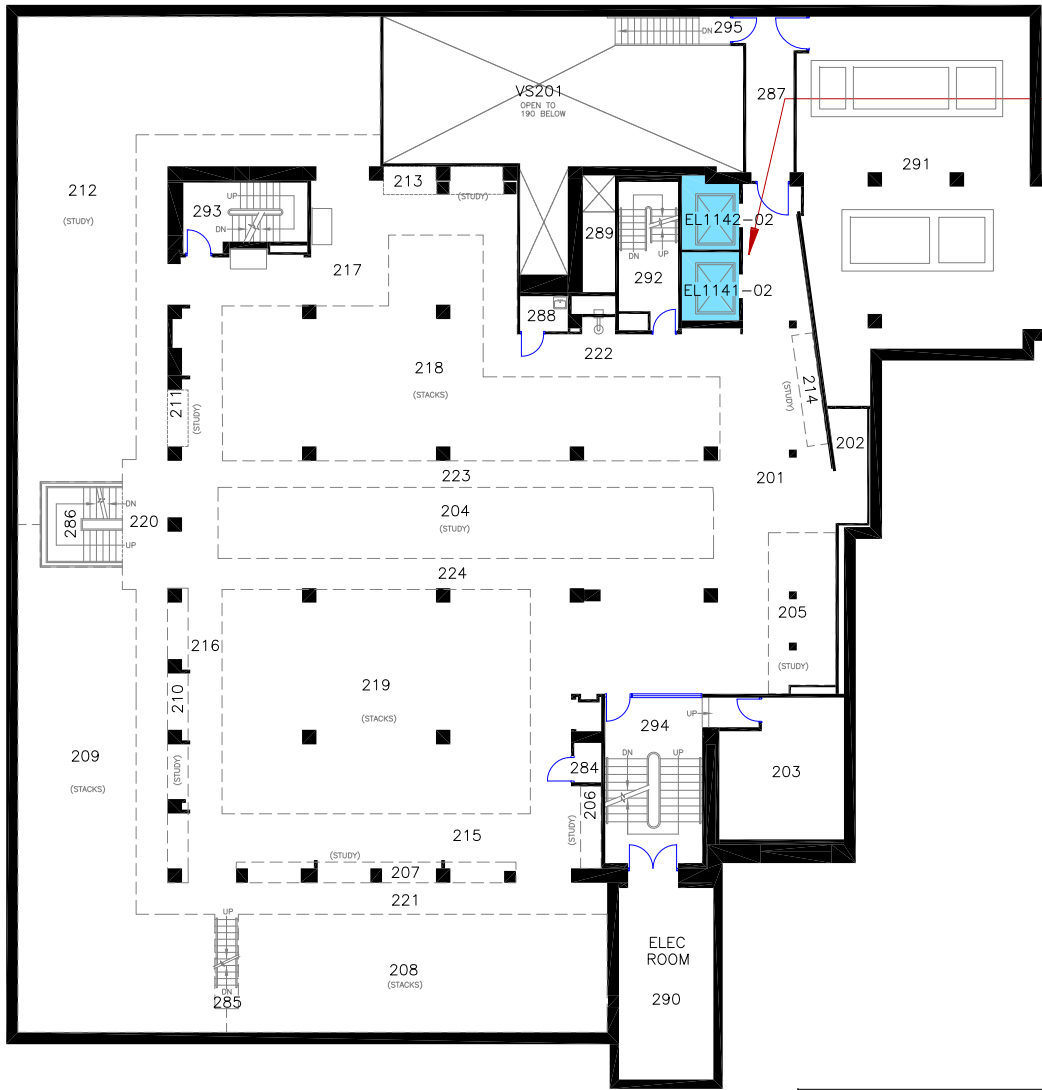

 WASHROOM
Single-user
with Power Door

 WASHROOM
Single-user
with Power Door

ELEVATOR
Public

MAIN ENTRANCE
93 UNIVERSITY AVENUE
Accessible with Power Door

	ACCESSIBLE		ENTRANCE
	BABY CHANGE TABLE		ELEVATOR
	ADULT CHANGE TABLE		WASHROOM – MULTI USER
	SHOWER		WASHROOM – SINGLE USER
			WASHROOM – GENDER NEUTRAL

Queen's University

DOUGLAS LIBRARY

BLDG. No. 114 LEVEL FOUR-GROUND FLOOR

ELEVATOR
Public

	ACCESSIBLE		ENTRANCE
	BABY CHANGE TABLE		ELEVATOR
	ADULT CHANGE TABLE		WASHROOM – MULTI USER
	SHOWER		WASHROOM – SINGLE USER
			WASHROOM – GENDER NEUTRAL

Queen's University	
DOUGLAS LIBRARY	
BLDG. No. 114	LEVEL ONE—STACK FOUR

ELEVATOR
Public

	ACCESSIBLE		ENTRANCE
	BABY CHANGE TABLE		ELEVATOR
	ADULT CHANGE TABLE		WASHROOM – MULTI USER
	SHOWER		WASHROOM – SINGLE USER
			WASHROOM – GENDER NEUTRAL

Queen's University

DOUGLAS LIBRARY

BLDG. No. 114 LEVEL TWO-STACK THREE

	WASHROOM	
	Female - Multi-user No Power Door	
	WASHROOM	
	Male - Multi-user No Power Door	
	ELEVATOR	
	Public	

	ACCESSIBLE		ENTRANCE
	BABY CHANGE TABLE		ELEVATOR
	ADULT CHANGE TABLE		WASHROOM - MULTI USER
	SHOWER		WASHROOM - SINGLE USER
			WASHROOM - GENDER NEUTRAL