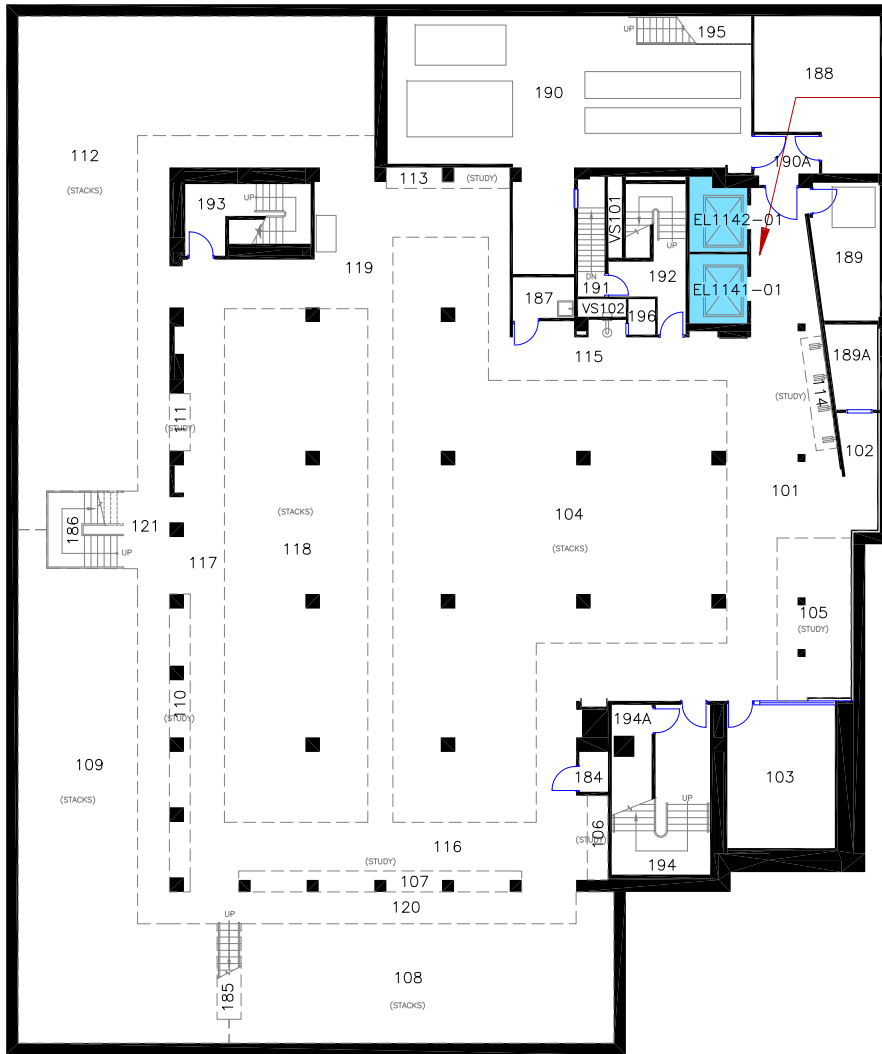

 WASHROOM
Single-user
with Power Door

 WASHROOM
Single-user
with Power Door

ELEVATOR
Public

MAIN ENTRANCE
93 UNIVERSITY AVENUE
Accessible with Power Door

	ACCESSIBLE		ENTRANCE
	BABY CHANGE TABLE		ELEVATOR
	ADULT CHANGE TABLE		WASHROOM – MULTI USER
	SHOWER		WASHROOM – SINGLE USER
			WASHROOM – GENDER NEUTRAL

Queen's University

DOUGLAS LIBRARY

BLDG. No. 114 LEVEL FOUR-GROUND FLOOR

ELEVATOR
Public

	ACCESSIBLE		ENTRANCE
	BABY CHANGE TABLE		ELEVATOR
	ADULT CHANGE TABLE		WASHROOM – MULTI USER
	SHOWER		WASHROOM – SINGLE USER
			WASHROOM – GENDER NEUTRAL

Queen's University	
DOUGLAS LIBRARY	
BLDG. No. 114	LEVEL ONE—STACK FOUR

ELEVATOR
Public

	ACCESSIBLE		ENTRANCE
	BABY CHANGE TABLE		ELEVATOR
	ADULT CHANGE TABLE		WASHROOM – MULTI USER
	SHOWER		WASHROOM – SINGLE USER
			WASHROOM – GENDER NEUTRAL

Queen's University

DOUGLAS LIBRARY

BLDG. No. 114 LEVEL TWO-STACK THREE

	WASHROOM	
	Female - Multi-user No Power Door	
	WASHROOM	
	Male - Multi-user No Power Door	
	ELEVATOR	
	Public	

	ACCESSIBLE		ENTRANCE
	BABY CHANGE TABLE		ELEVATOR
	ADULT CHANGE TABLE		WASHROOM - MULTI USER
	SHOWER		WASHROOM - SINGLE USER
			WASHROOM - GENDER NEUTRAL