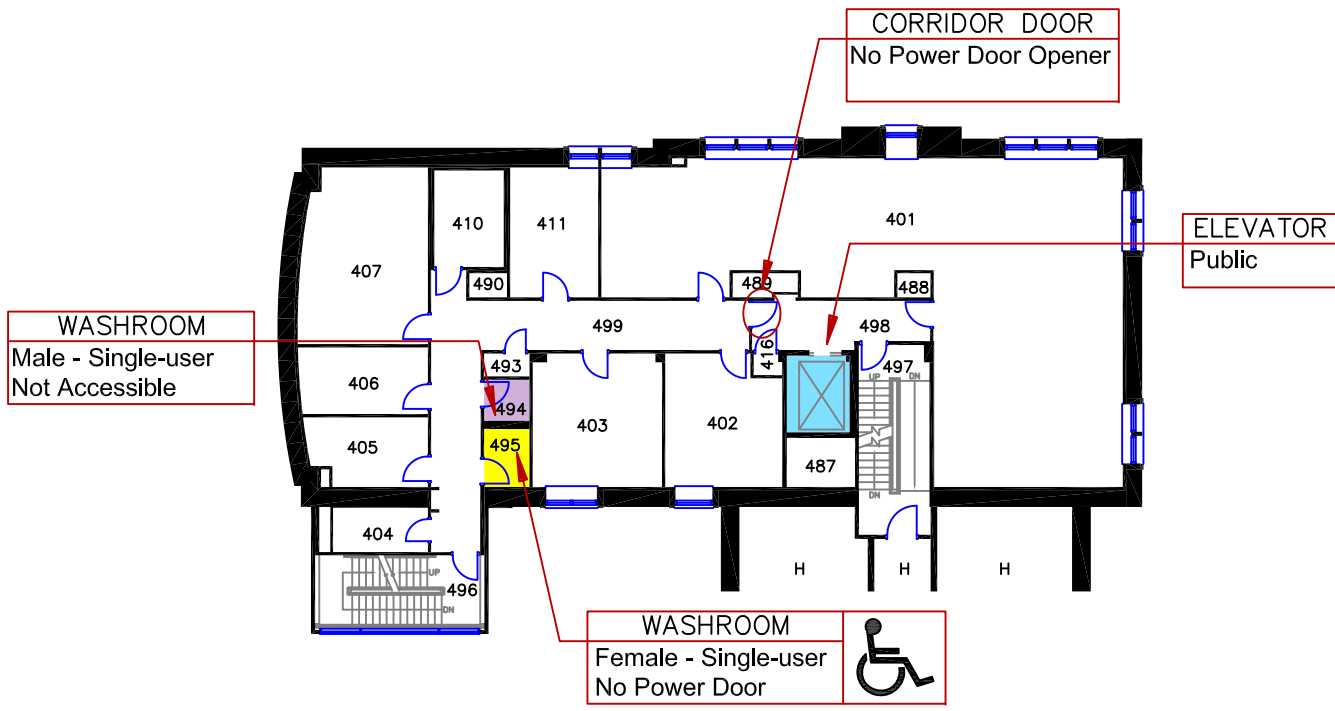

DOOR to TUNNEL  
with Power Door  
Opener

CORRIDOR DOOR  
No Power Door Opener  
Remains open

WASHROOM  
Male - Multi-user  
No Power Door

ETHERINGTON HALL

ACCESSIBLE ENTRANCE  
Beside Etherington Hall  
Accessible with Power Door

LEGEND

NORTH

Queen's University

RICHARDSON LABORATORY

BLDG. No.  
116

FIRST FLOOR PLAN

- ACCESSIBLE ENTRANCE with Power Door Opener
- ELEVATOR
- WASHROOM - ACCESSIBLE
- WASHROOM - NOT ACCESSIBLE

LEGEND

Queen's University

RICHARDSON LABORATORY

BLDG. No. 116 SECOND FLOOR PLAN

-  ACCESSIBLE ENTRANCE with Power Door Opener
-  ELEVATOR
-  WASHROOM - ACCESSIBLE
-  WASHROOM - NOT ACCESSIBLE

LEGEND

Queen's University	
RICHARDSON LABORATORY	
BLDG. No. 116	THIRD FLOOR PLAN

- ACCESSIBLE ENTRANCE with Power Door Opener
- ELEVATOR
- WASHROOM - ACCESSIBLE
- WASHROOM - NOT ACCESSIBLE

LEGEND

Queen's University	
RICHARDSON LABORATORY	
BLDG. No. 116	FOURTH FLOOR PLAN

- ACCESSIBLE ENTRANCE with Power Door Opener
- ELEVATOR
- WASHROOM - ACCESSIBLE
- WASHROOM - NOT ACCESSIBLE