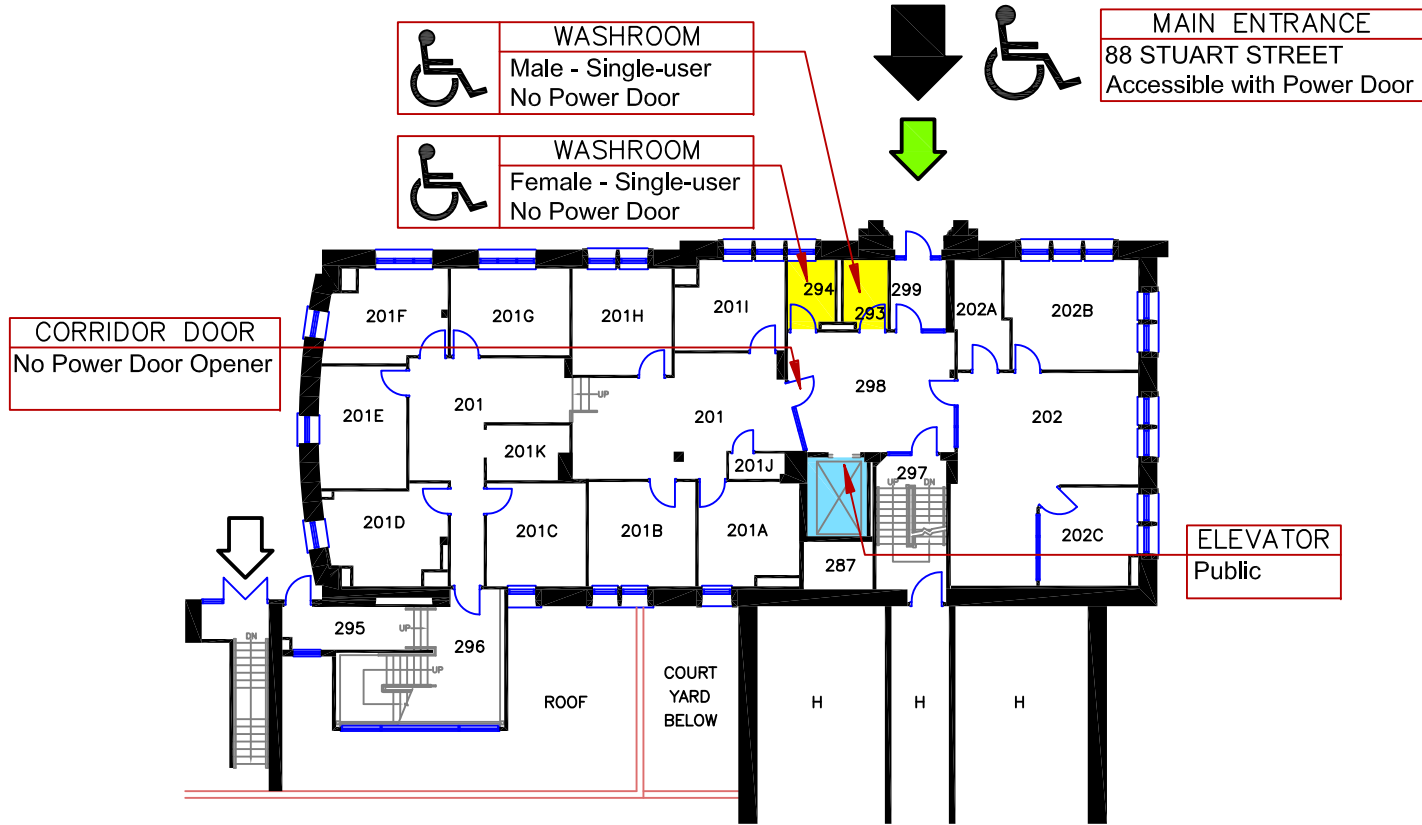

DOOR to TUNNEL  
with Power Door  
Opener

CORRIDOR DOOR  
No Power Door Opener  
Remains open

WASHROOM  
Male - Multi-user  
No Power Door

ETHERINGTON HALL

ACCESSIBLE ENTRANCE  
Beside Etherington Hall  
Accessible with Power Door

LEGEND

NORTH

Queen's University

RICHARDSON LABORATORY

BLDG. No.  
116

FIRST FLOOR PLAN

- ACCESSIBLE ENTRANCE with Power Door Opener
- ELEVATOR
- WASHROOM - ACCESSIBLE
- WASHROOM - NOT ACCESSIBLE

LEGEND

Queen's University

RICHARDSON LABORATORY

BLDG. No. 116 SECOND FLOOR PLAN

-  ACCESSIBLE ENTRANCE with Power Door Opener
-  ELEVATOR
-  WASHROOM - ACCESSIBLE
-  WASHROOM - NOT ACCESSIBLE

LEGEND

Queen's University	
RICHARDSON LABORATORY	
BLDG. No. 116	THIRD FLOOR PLAN