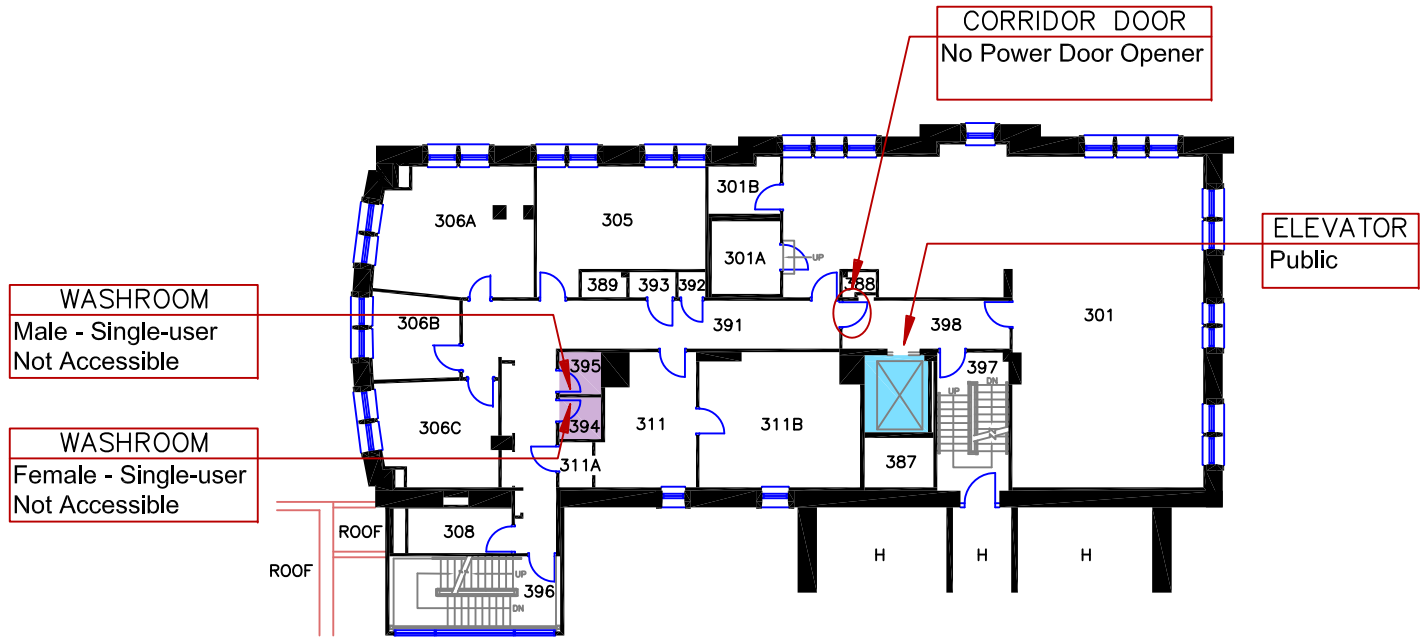

DOOR to TUNNEL  
with Power Door  
Opener

CORRIDOR DOOR  
No Power Door Opener  
Remains open

WASHROOM  
Male - Multi-user  
No Power Door

ETHERINGTON HALL

ACCESSIBLE ENTRANCE  
Beside Etherington Hall  
Accessible with Power Door

LEGEND

NORTH

Queen's University

RICHARDSON LABORATORY

BLDG. No.  
116

FIRST FLOOR PLAN

- ACCESSIBLE ENTRANCE with Power Door Opener
- ELEVATOR
- WASHROOM - ACCESSIBLE
- WASHROOM - NOT ACCESSIBLE

LEGEND

Queen's University

RICHARDSON LABORATORY

BLDG. No. 116 SECOND FLOOR PLAN

-  ACCESSIBLE ENTRANCE with Power Door Opener
-  ELEVATOR
-  WASHROOM - ACCESSIBLE
-  WASHROOM - NOT ACCESSIBLE

LEGEND

Queen's University	
RICHARDSON LABORATORY	
BLDG. No. 116	THIRD FLOOR PLAN