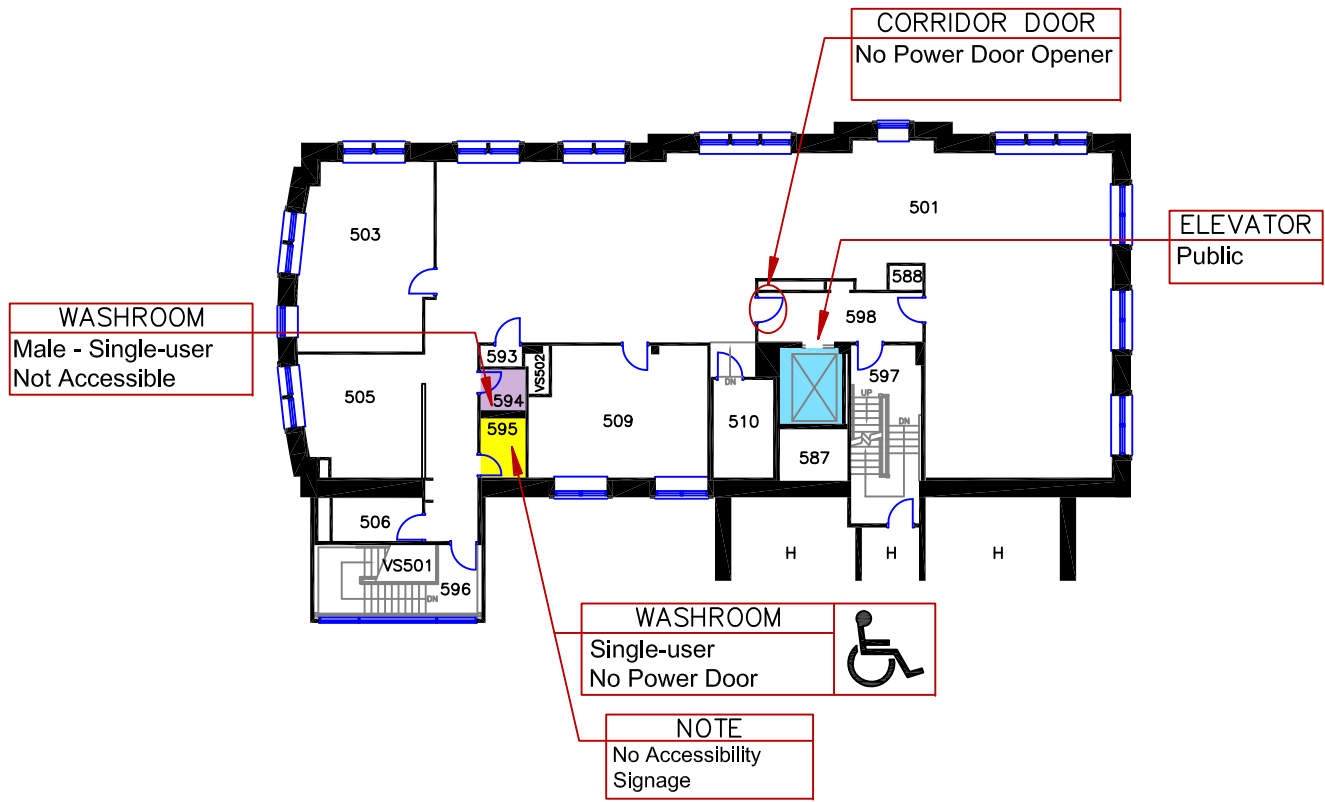

DOOR to TUNNEL  
with Power Door  
Opener

CORRIDOR DOOR  
No Power Door Opener  
Remains open

WASHROOM  
Male - Multi-user  
No Power Door

ETHERINGTON HALL

ACCESSIBLE ENTRANCE  
Beside Etherington Hall  
Accessible with Power Door

LEGEND

NORTH

Queen's University

RICHARDSON LABORATORY

BLDG. No.  
116

FIRST FLOOR PLAN

- ACCESSIBLE ENTRANCE with Power Door Opener
- ELEVATOR
- WASHROOM - ACCESSIBLE
- WASHROOM - NOT ACCESSIBLE

LEGEND

Queen's University

RICHARDSON LABORATORY

BLDG. No. 116 SECOND FLOOR PLAN

-  ACCESSIBLE ENTRANCE with Power Door Opener
-  ELEVATOR
-  WASHROOM - ACCESSIBLE
-  WASHROOM - NOT ACCESSIBLE

LEGEND

Queen's University	
RICHARDSON LABORATORY	
BLDG. No. 116	THIRD FLOOR PLAN

- ACCESSIBLE ENTRANCE with Power Door Opener
- ELEVATOR
- WASHROOM - ACCESSIBLE
- WASHROOM - NOT ACCESSIBLE

LEGEND

Queen's University	
RICHARDSON LABORATORY	
BLDG. No. 116	FOURTH FLOOR PLAN

- ACCESSIBLE ENTRANCE with Power Door Opener
- ELEVATOR
- WASHROOM - ACCESSIBLE
- WASHROOM - NOT ACCESSIBLE