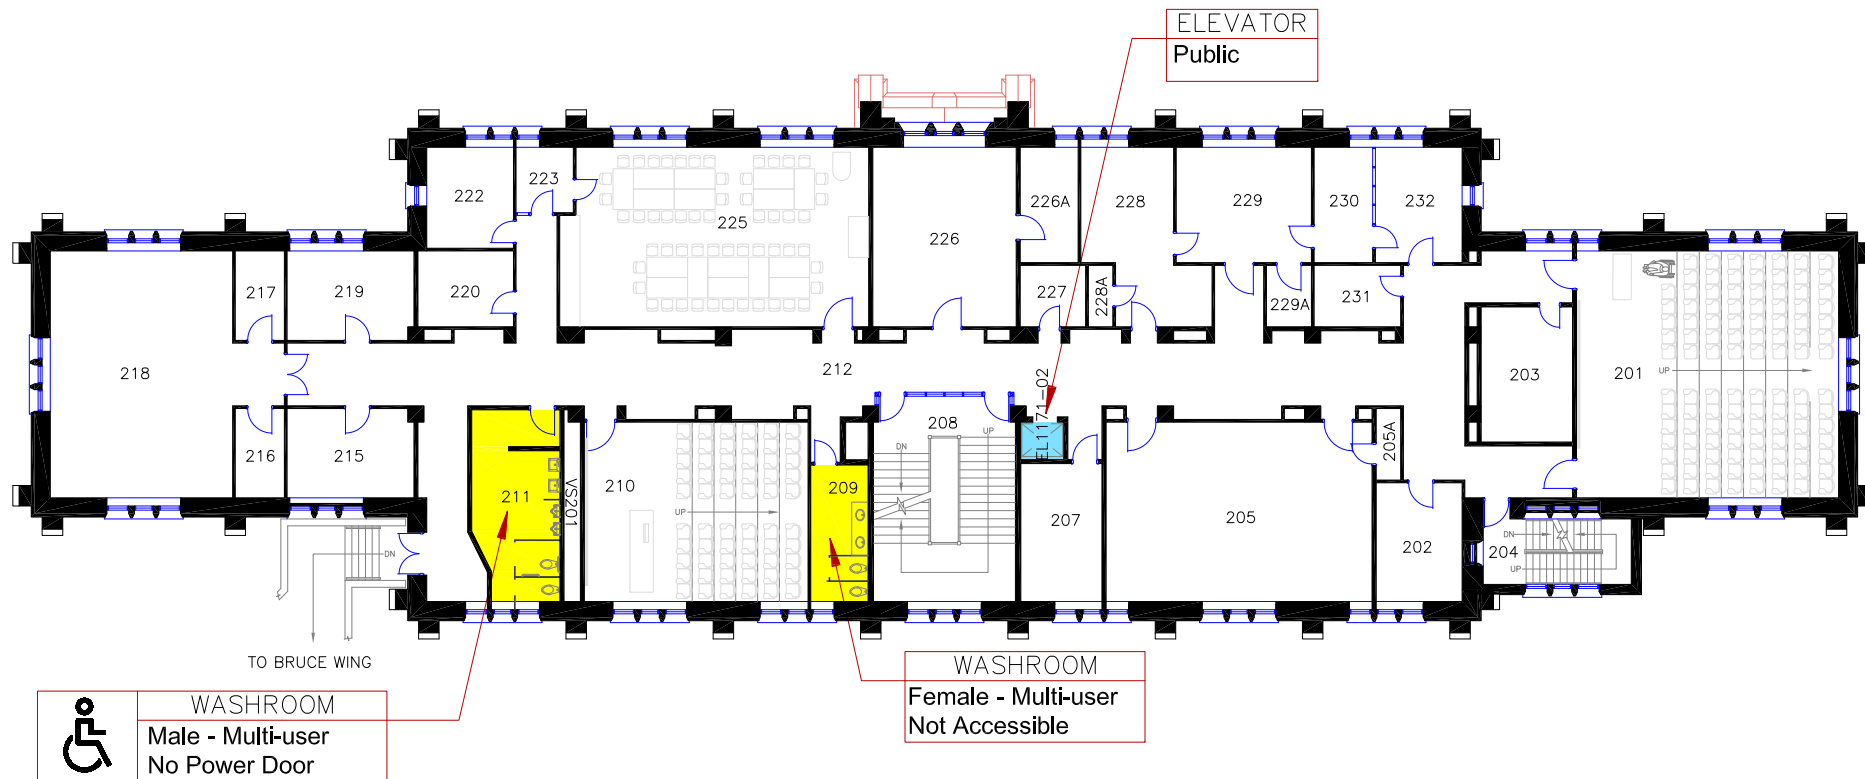

MAIN ENTRANCE
36 UNION STREET
Not Accessible

ELEVATOR
Public

NOTE
Accessible entrance from
Bruce Wing Level 2

WASHROOM
Female - Multi-user
No Power Door

ENTRANCE
from PARKING LOT
Not Accessible

	ACCESSIBLE		ENTRANCE
	BABY CHANGE TABLE		ELEVATOR
	ADULT CHANGE TABLE		WASHROOM - MULTI USER
	SHOWER		WASHROOM - SINGLE USER
			WASHROOM - GENDER NEUTRAL

Queen's University
MILLER HALL
BLDG. No. 117 FIRST FLOOR PLAN

ACCESSIBLE ENTRANCE
from PARKING LOT
Accessible with Power Door

WASHROOM
Male - Multi-user
Not Accessible

ELEVATOR
Public

	ACCESSIBLE		ENTRANCE
	BABY CHANGE TABLE		ELEVATOR
	ADULT CHANGE TABLE		WASHROOM - MULTI USER
	SHOWER		WASHROOM - SINGLE USER
			WASHROOM - GENDER NEUTRAL

Queen's University
MILLER HALL
BLDG. No. 117
BASEMENT FLOOR PLAN

 WASHROOM
Male - Multi-user
No Power Door

WASHROOM
Female - Multi-user
Not Accessible

ELEVATOR
Public

	ACCESSIBLE		ENTRANCE
	BABY CHANGE TABLE		ELEVATOR
	ADULT CHANGE TABLE		WASHROOM - MULTI USER
	SHOWER		WASHROOM - SINGLE USER
			WASHROOM - GENDER NEUTRAL

 NORTH

0m 2 4 10m
1 3 5
SCALE

Queen's University

MILLER HALL

BLDG. No. 117 SECOND FLOOR PLAN

ELEVATOR
Public

WASHROOM
Female - Multi-user
Not Accessible

TO BRUCE WING