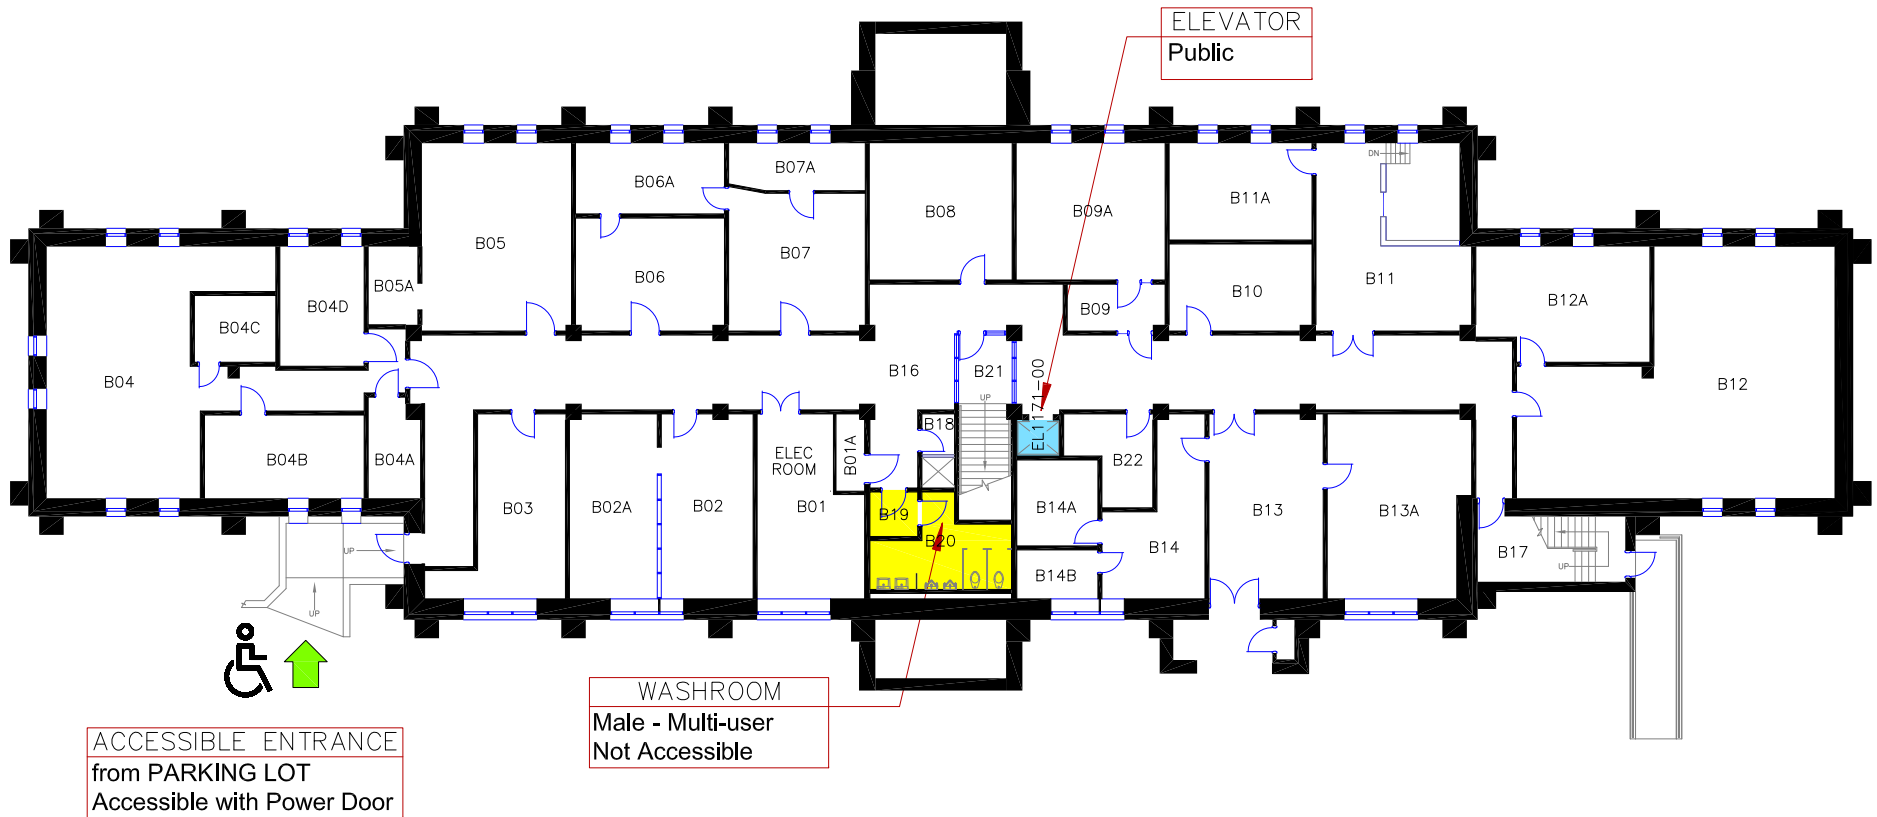

MAIN ENTRANCE
36 UNION STREET
Not Accessible

ELEVATOR
Public

NOTE
Accessible entrance from
Bruce Wing Level 2

WASHROOM
Female - Multi-user
No Power Door

ENTRANCE
from PARKING LOT
Not Accessible

	ACCESSIBLE		ENTRANCE
	BABY CHANGE TABLE		ELEVATOR
	ADULT CHANGE TABLE		WASHROOM - MULTI USER
	SHOWER		WASHROOM - SINGLE USER
			WASHROOM - GENDER NEUTRAL

Queen's University
MILLER HALL
BLDG. No. 117 FIRST FLOOR PLAN

ACCESSIBLE ENTRANCE
from PARKING LOT
Accessible with Power Door

WASHROOM
Male - Multi-user
Not Accessible

ELEVATOR
Public

	ACCESSIBLE		ENTRANCE
	BABY CHANGE TABLE		ELEVATOR
	ADULT CHANGE TABLE		WASHROOM - MULTI USER
	SHOWER		WASHROOM - SINGLE USER
			WASHROOM - GENDER NEUTRAL

Queen's University
MILLER HALL
BLDG. No. 117
BASEMENT FLOOR PLAN

 WASHROOM
Male - Multi-user
No Power Door

WASHROOM
Female - Multi-user
Not Accessible

ELEVATOR
Public

	ACCESSIBLE		ENTRANCE
	BABY CHANGE TABLE		ELEVATOR
	ADULT CHANGE TABLE		WASHROOM - MULTI USER
	SHOWER		WASHROOM - SINGLE USER
			WASHROOM - GENDER NEUTRAL

 NORTH

0m 2 4 10m
1 3 5
SCALE

Queen's University

MILLER HALL

BLDG. No. 117 SECOND FLOOR PLAN

ELEVATOR
Public

WASHROOM
Female - Multi-user
Not Accessible

TO BRUCE WING