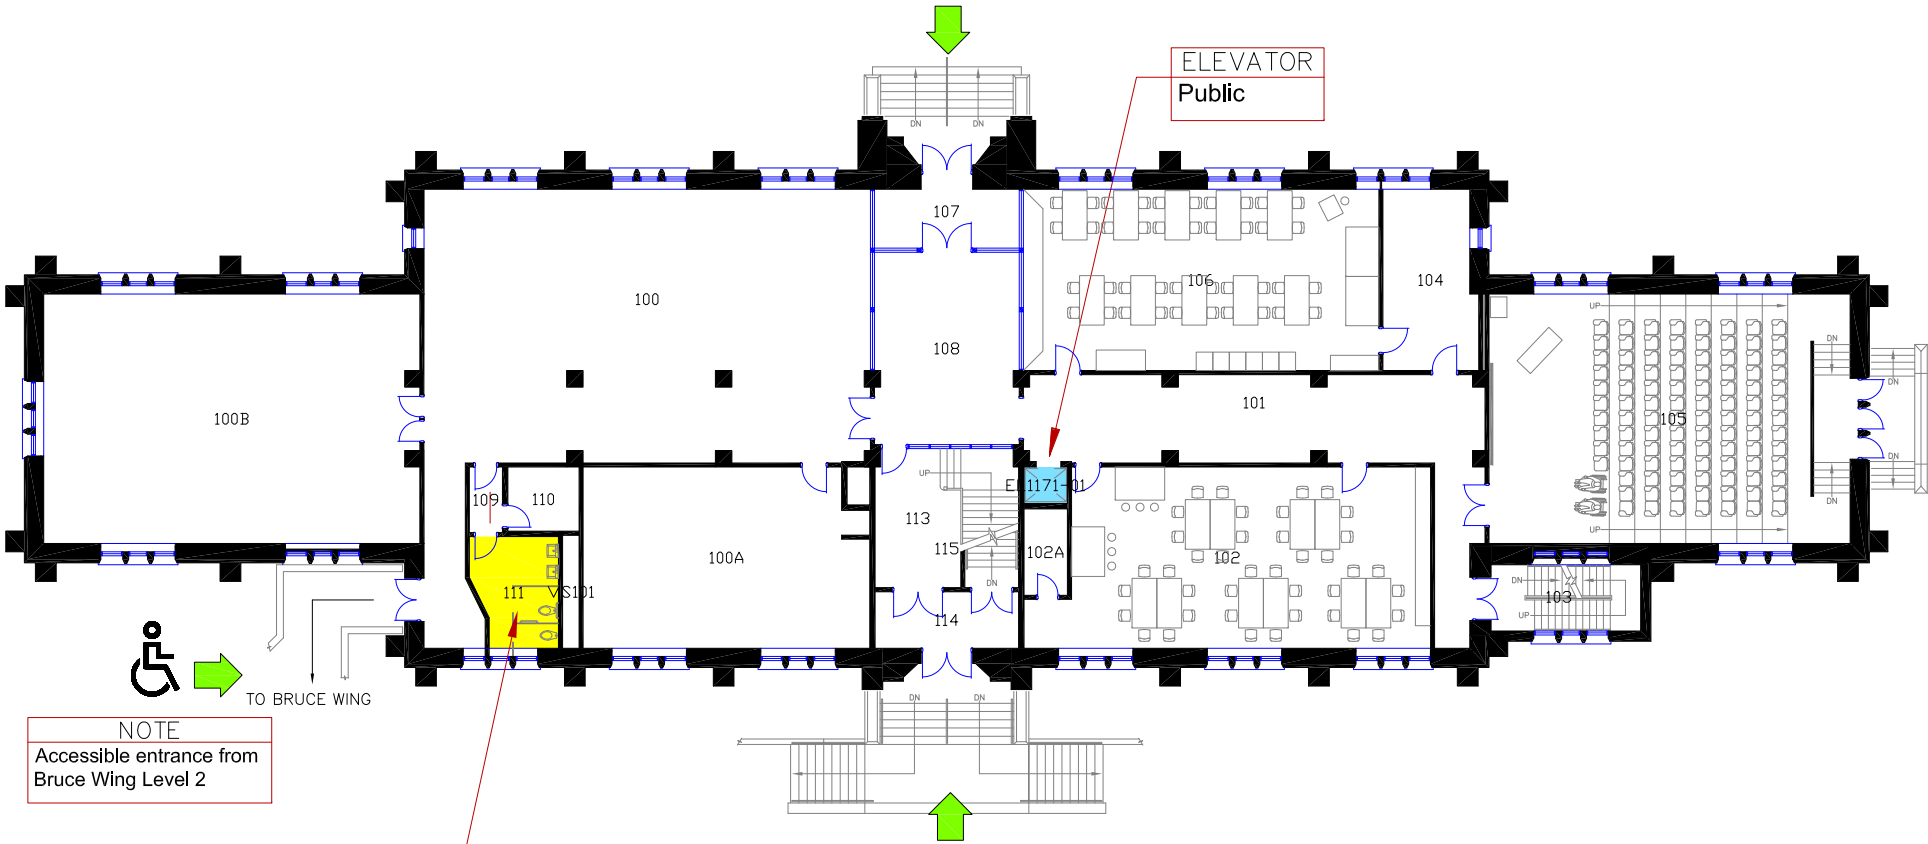

MAIN ENTRANCE
36 UNION STREET
Not Accessible

ELEVATOR
Public

NOTE
Accessible entrance from
Bruce Wing Level 2

WASHROOM
Female - Multi-user
No Power Door

ENTRANCE
from PARKING LOT
Not Accessible

	ACCESSIBLE		ENTRANCE
	BABY CHANGE TABLE		ELEVATOR
	ADULT CHANGE TABLE		WASHROOM - MULTI USER
	SHOWER		WASHROOM - SINGLE USER
			WASHROOM - GENDER NEUTRAL

Queen's University
MILLER HALL
BLDG. No. 117 FIRST FLOOR PLAN

ACCESSIBLE ENTRANCE
from PARKING LOT
Accessible with Power Door

WASHROOM
Male - Multi-user
Not Accessible

ELEVATOR
Public

	ACCESSIBLE		ENTRANCE
	BABY CHANGE TABLE		ELEVATOR
	ADULT CHANGE TABLE		WASHROOM - MULTI USER
	SHOWER		WASHROOM - SINGLE USER
			WASHROOM - GENDER NEUTRAL

Queen's University
MILLER HALL
BLDG. No. 117
BASEMENT FLOOR PLAN

 WASHROOM
Male - Multi-user
No Power Door

WASHROOM
Female - Multi-user
Not Accessible

ELEVATOR
Public

	ACCESSIBLE		ENTRANCE
	BABY CHANGE TABLE		ELEVATOR
	ADULT CHANGE TABLE		WASHROOM - MULTI USER
	SHOWER		WASHROOM - SINGLE USER
			WASHROOM - GENDER NEUTRAL

 NORTH

0m 2 4 10m
1 3 5
SCALE

Queen's University

MILLER HALL

BLDG. No. 117 SECOND FLOOR PLAN

ELEVATOR
Public

WASHROOM
Female - Multi-user
Not Accessible

TO BRUCE WING