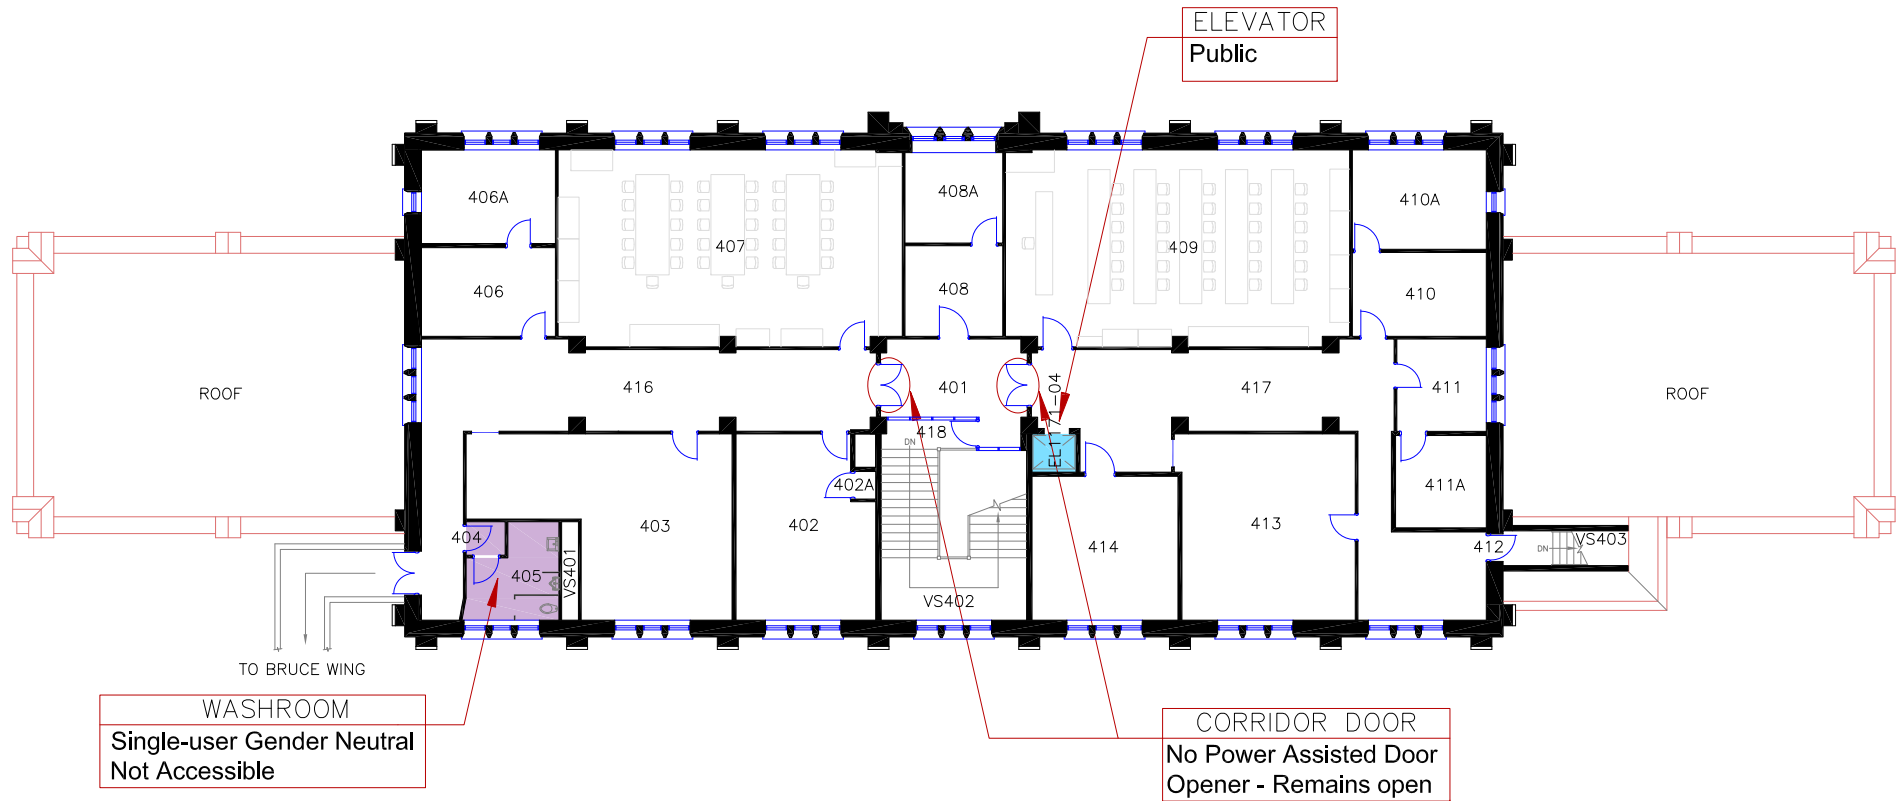

Queen's University
MILLER HALL
BLDG. No. 117 FIRST FLOOR PLAN

ACCESSIBLE ENTRANCE
from PARKING LOT
Accessible with Power Door

WASHROOM
Male - Multi-user
Not Accessible

ELEVATOR
Public

	ACCESSIBLE		ENTRANCE
	BABY CHANGE TABLE		ELEVATOR
	ADULT CHANGE TABLE		WASHROOM - MULTI USER
	SHOWER		WASHROOM - SINGLE USER
			WASHROOM - GENDER NEUTRAL

Queen's University
MILLER HALL
BLDG. No. 117
BASEMENT FLOOR PLAN

 WASHROOM
Male - Multi-user
No Power Door

WASHROOM
Female - Multi-user
Not Accessible

ELEVATOR
Public

	ACCESSIBLE		ENTRANCE
	BABY CHANGE TABLE		ELEVATOR
	ADULT CHANGE TABLE		WASHROOM - MULTI USER
	SHOWER		WASHROOM - SINGLE USER
			WASHROOM - GENDER NEUTRAL

 NORTH

0m 2 4 10m
1 3 5
SCALE

Queen's University

MILLER HALL

BLDG. No. 117 SECOND FLOOR PLAN

ELEVATOR
Public

WASHROOM
Female - Multi-user
Not Accessible

TO BRUCE WING

	ACCESSIBLE		ENTRANCE
	BABY CHANGE TABLE		ELEVATOR
	ADULT CHANGE TABLE		WASHROOM - MULTI USER
	SHOWER		WASHROOM - SINGLE USER
			WASHROOM - GENDER NEUTRAL

Queen's University
MILLER HALL
BLDG. No. 117 THIRD FLOOR PLAN