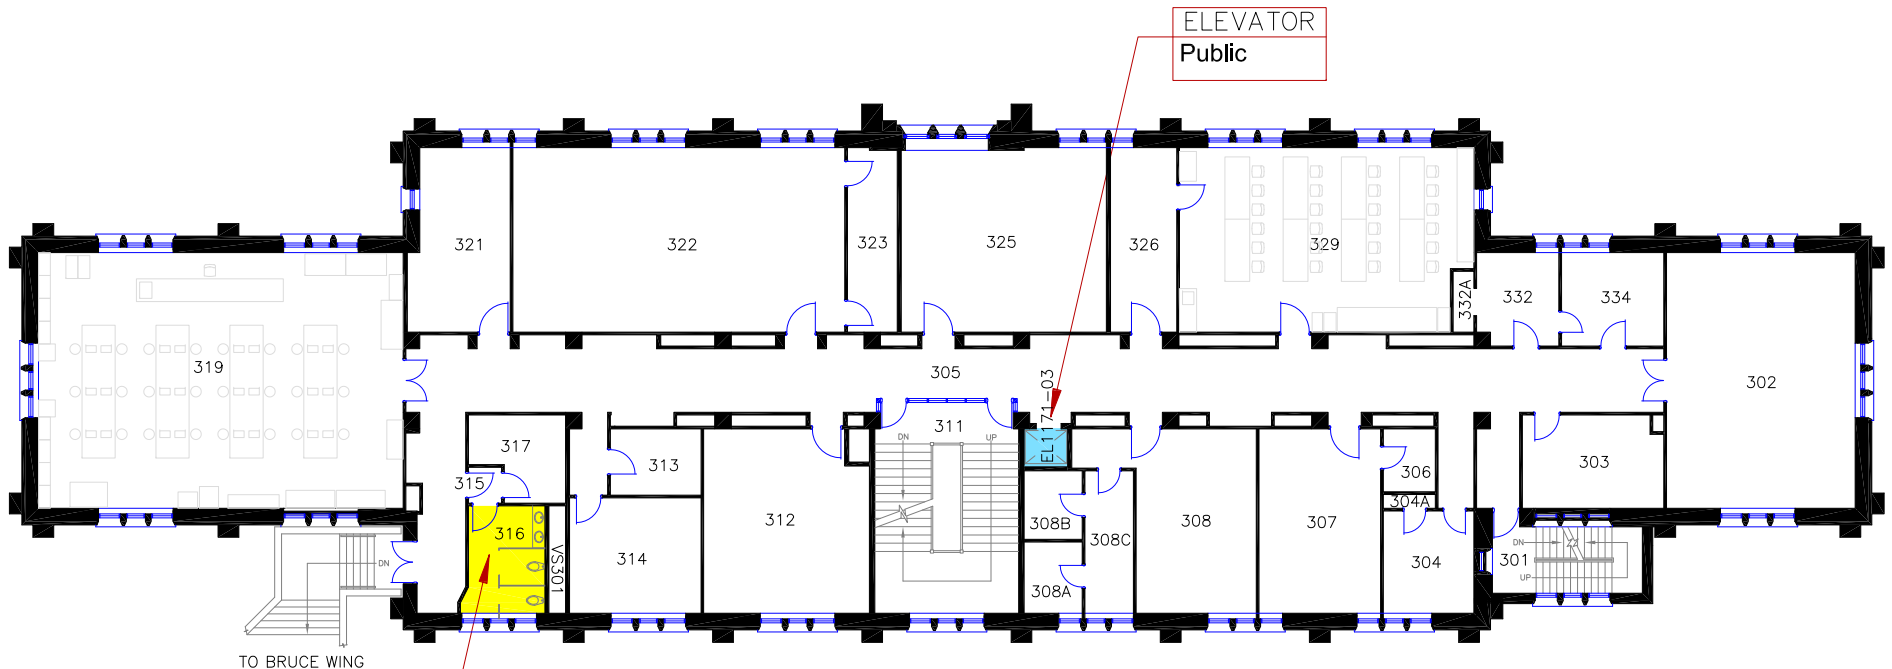

MAIN ENTRANCE
36 UNION STREET
Not Accessible

ELEVATOR
Public

NOTE
Accessible entrance from
Bruce Wing Level 2

WASHROOM
Female - Multi-user
No Power Door

ENTRANCE
from PARKING LOT
Not Accessible

	ACCESSIBLE		ENTRANCE
	BABY CHANGE TABLE		ELEVATOR
	ADULT CHANGE TABLE		WASHROOM - MULTI USER
	SHOWER		WASHROOM - SINGLE USER
			WASHROOM - GENDER NEUTRAL

Queen's University
MILLER HALL
BLDG. No. 117 FIRST FLOOR PLAN

ACCESSIBLE ENTRANCE
from PARKING LOT
Accessible with Power Door

WASHROOM
Male - Multi-user
Not Accessible

ELEVATOR
Public

	ACCESSIBLE		ENTRANCE
	BABY CHANGE TABLE		ELEVATOR
	ADULT CHANGE TABLE		WASHROOM - MULTI USER
	SHOWER		WASHROOM - SINGLE USER
			WASHROOM - GENDER NEUTRAL

Queen's University
MILLER HALL
BLDG. No. 117
BASEMENT FLOOR PLAN

 WASHROOM
Male - Multi-user
No Power Door

WASHROOM
Female - Multi-user
Not Accessible

ELEVATOR
Public

	ACCESSIBLE		ENTRANCE
	BABY CHANGE TABLE		ELEVATOR
	ADULT CHANGE TABLE		WASHROOM - MULTI USER
	SHOWER		WASHROOM - SINGLE USER
			WASHROOM - GENDER NEUTRAL

 NORTH

0m 2 4 10m
1 3 5
SCALE

Queen's University

MILLER HALL

BLDG. No. 117 SECOND FLOOR PLAN

ELEVATOR
Public

WASHROOM
Female - Multi-user
Not Accessible

TO BRUCE WING