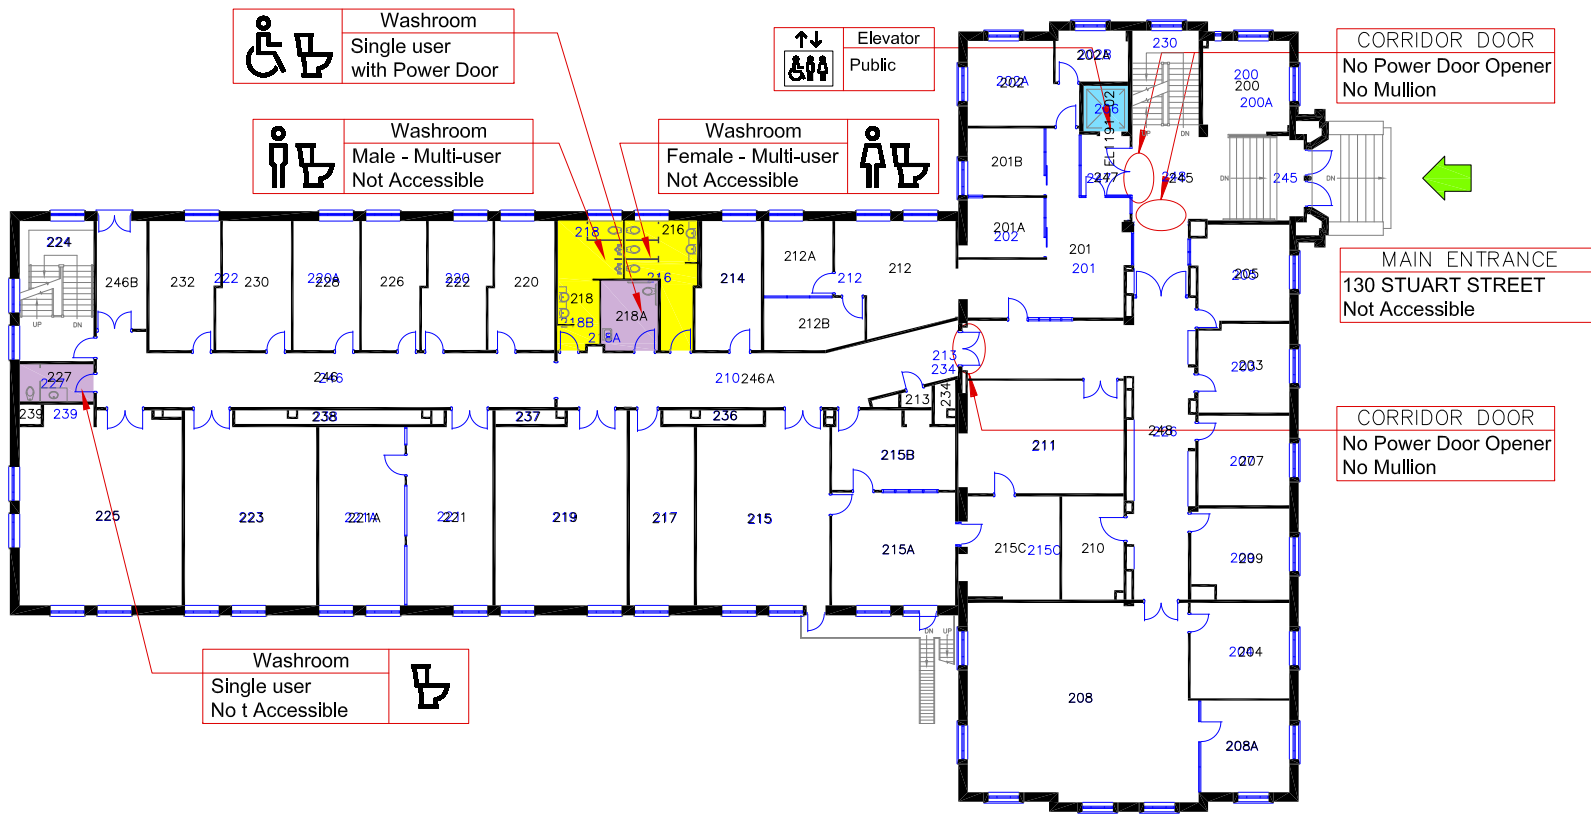

Washroom  
Male - Multi-user  
Not accessible

Washroom  
Single user  
No Power Door

Accessible Entrance  
130 Stuart Street  
Accessible with Power Door

Elevator  
Public

CORRIDOR DOOR  
Power Door Opener  
Hold-Open - Fire Door

Entrance	Baby Change Table	Elevator
Accessible	Adult Change Table	Washroom - Multi-User
Shower	Urinal	Washroom - Single User
		Washroom - Gender Neutral

Queen's University  
McLaughlin Hall  
BLDC. No. 119 First Floor Plan

MAIN ENTRANCE  
 130 STUART STREET  
 Not Accessible

CORRIDOR DOOR  
 No Power Door Opener  
 No Mullion

Washroom  
 Single user  
 Not Accessible

 Entrance	 Baby Change Table	 Elevator
 Accessible	 Adult Change Table	 Washroom - Multi-User
 Shower	 Urinal	 Washroom - Single User
		 Washroom - Gender Neutral

Queen's University	
McLaughlin Hall	
BLDG. No. 119	Second Floor Plan

Washroom  
Single user  
with Power Door

Washroom  
Male - Multi-user  
Not Accessible

Washroom  
Female - Multi-user  
Not Accessible