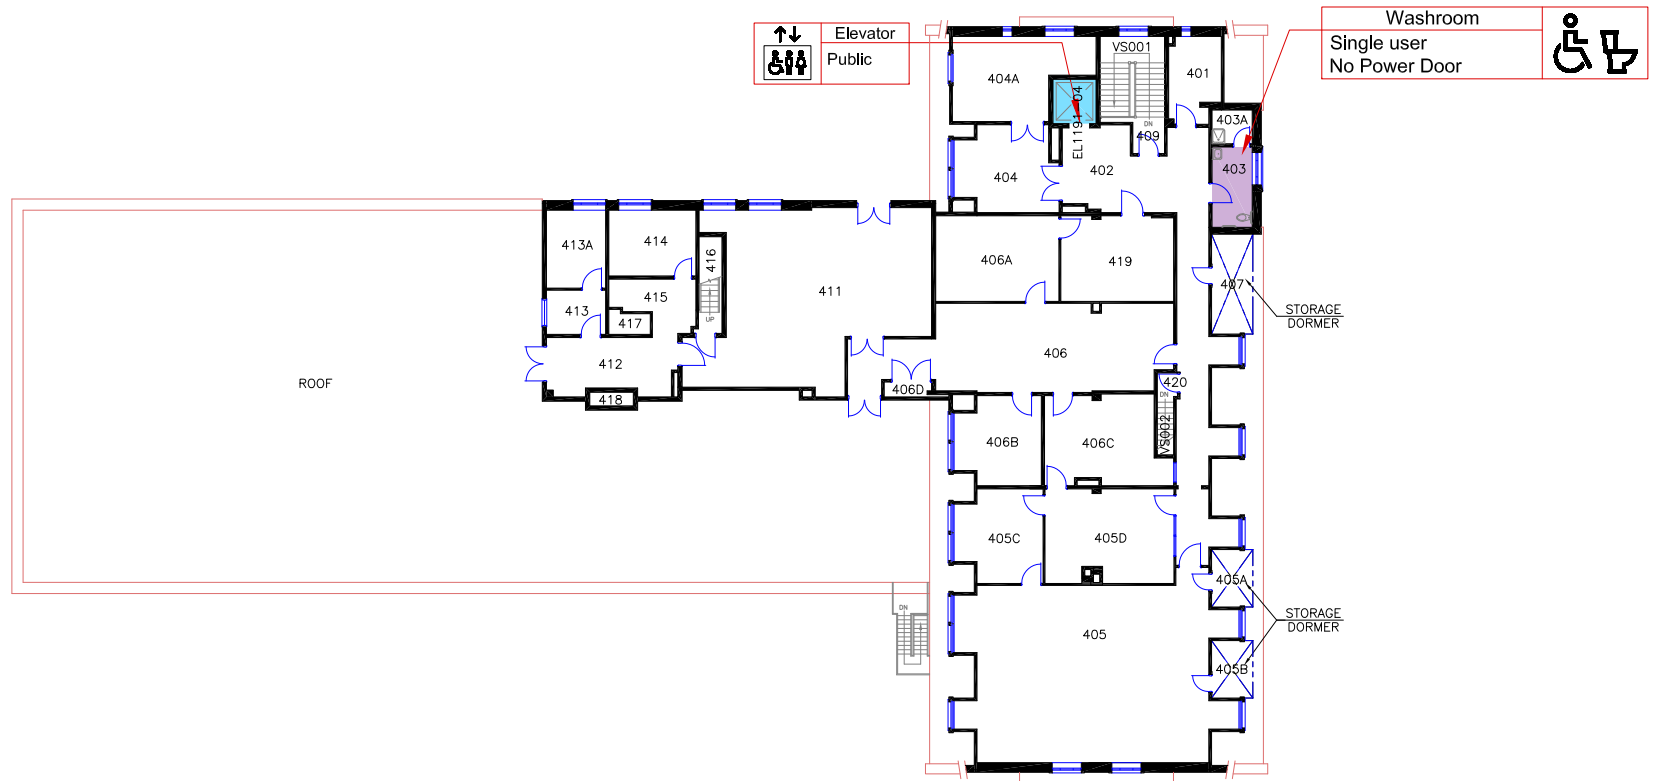

Entrance	Baby Change Table	Elevator
Accessible	Adult Change Table	Washroom - Multi-User
Shower	Urinal	Washroom - Single User
		Washroom - Gender Neutral

Queen's University  
McLaughlin Hall  
BLDC. No. 119 First Floor Plan

Queen's University	
McLaughlin Hall	
BLDG. No. 119	Second Floor Plan

Washroom  
Single user  
with Power Door

Washroom  
Male - Multi-user  
Not Accessible

Washroom  
Female - Multi-user  
Not Accessible

CORRIDOR DOOR  
No Power Door Opener

CORRIDOR DOOR  
No Power Door Opener  
No Mullion

Washroom  
Single user  
No t Accessible

Entrance	Baby Change Table	Elevator
Accessible	Adult Change Table	Washroom - Multi-User
Shower	Urinal	Washroom - Single User
		Washroom - Gender Neutral

Queen's University  
McLaughlin Hall  
BLDG. No. 119  
Third Floor Plan

 Elevator  
 Public

Washroom  
 Single user  
 No Power Door  

 Entrance	 Baby Change Table	 Elevator
 Accessible	 Adult Change Table	 Washroom - Multi-User
 Shower	 Urinal	 Washroom - Single User
		 Washroom - Gender Neutral