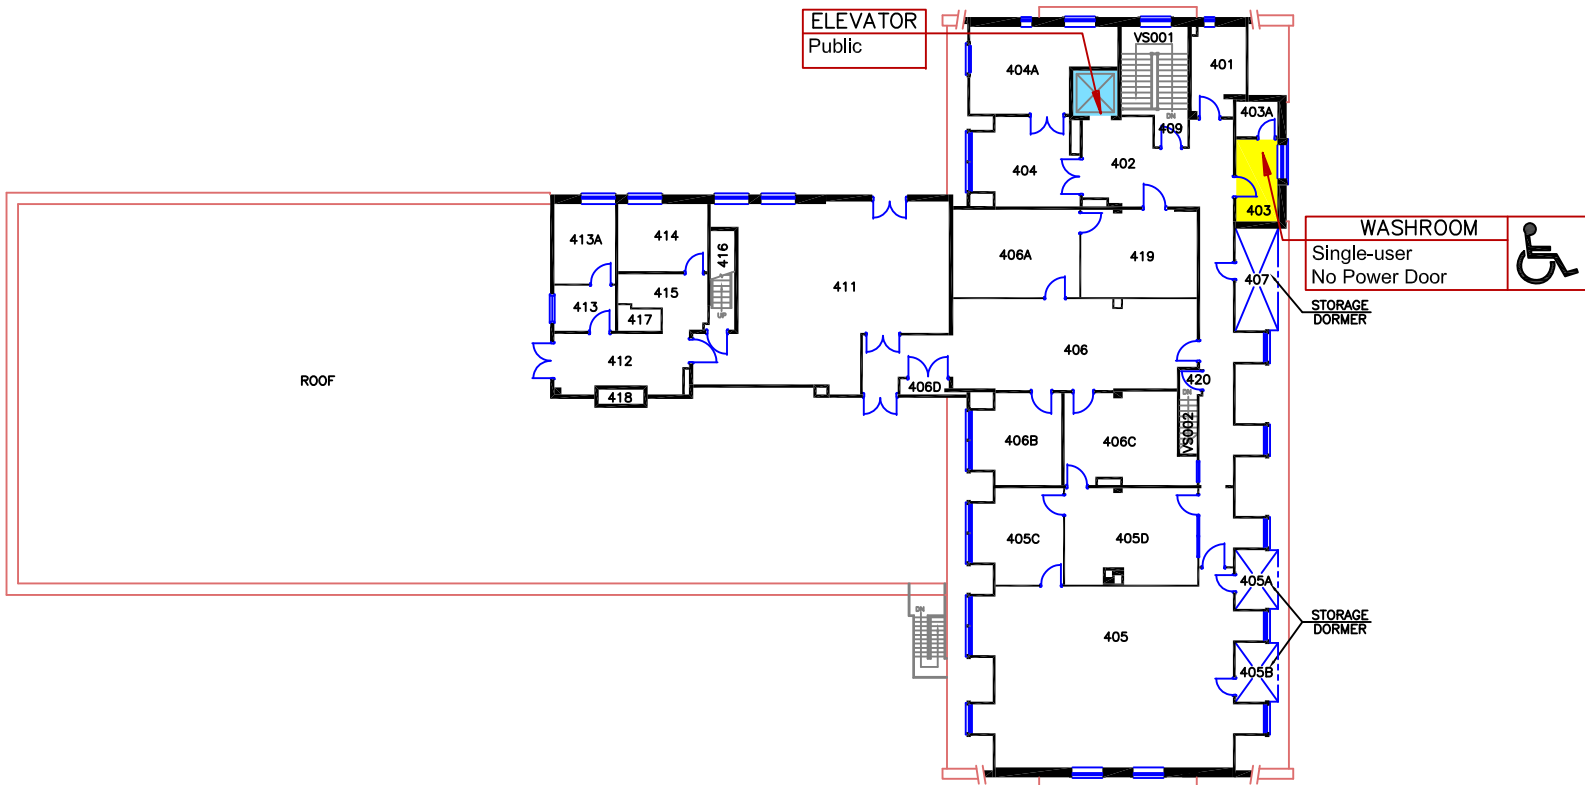

- ACCESSIBLE ENTRANCE with Power Door Opener
- ELEVATOR
- WASHROOM - ACCESSIBLE
- WASHROOM - NOT ACCESSIBLE

LEGEND

Queen's University	
McLAUGHLIN HALL	
BLDG. No. 119	FIRST FLOOR PLAN

-  ACCESSIBLE ENTRANCE with Power Door Opener
-  ELEVATOR
-  WASHROOM - ACCESSIBLE
-  WASHROOM - NOT ACCESSIBLE

LEGEND

Queen's University	
McLAUGHLIN HALL	
BLDG. No. 119	SECOND FLOOR PLAN

-  ACCESSIBLE ENTRANCE with Power Door Opener
-  ELEVATOR
-  WASHROOM - ACCESSIBLE
-  WASHROOM - NOT ACCESSIBLE

LEGEND

Queen's University	
McLAUGHLIN HALL	
BLDG. No. 119	THIRD FLOOR PLAN

-  ACCESSIBLE ENTRANCE with Power Door Opener
-  ELEVATOR
-  WASHROOM - ACCESSIBLE
-  WASHROOM - NOT ACCESSIBLE

LEGEND

Queen's University	
McLAUGHLIN HALL	
BLDG. No. 119	FOURTH FLOOR PLAN