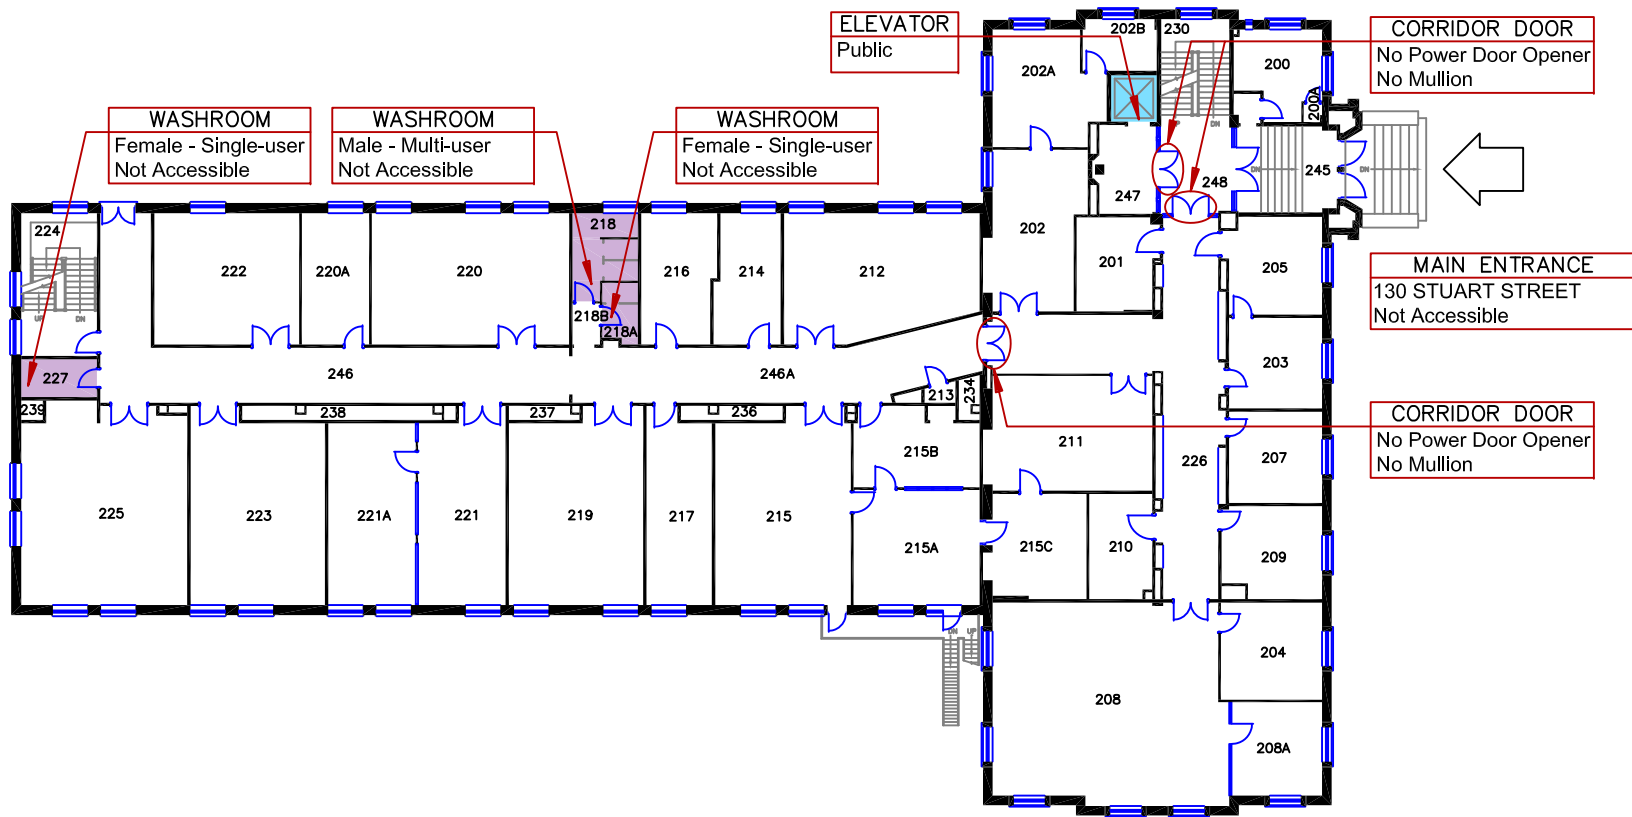

- ACCESSIBLE ENTRANCE with Power Door Opener
- ELEVATOR
- WASHROOM - ACCESSIBLE
- WASHROOM - NOT ACCESSIBLE

LEGEND

Queen's University	
McLAUGHLIN HALL	
BLDG. No. 119	FIRST FLOOR PLAN

-  ACCESSIBLE ENTRANCE with Power Door Opener
-  ELEVATOR
-  WASHROOM - ACCESSIBLE
-  WASHROOM - NOT ACCESSIBLE

LEGEND

Queen's University	
McLAUGHLIN HALL	
BLDG. No. 119	SECOND FLOOR PLAN

-  ACCESSIBLE ENTRANCE with Power Door Opener
-  ELEVATOR
-  WASHROOM - ACCESSIBLE
-  WASHROOM - NOT ACCESSIBLE

LEGEND

Queen's University	
McLAUGHLIN HALL	
BLDG. No. 119	THIRD FLOOR PLAN

-  ACCESSIBLE ENTRANCE with Power Door Opener
-  ELEVATOR
-  WASHROOM - ACCESSIBLE
-  WASHROOM - NOT ACCESSIBLE

LEGEND

Queen's University	
McLAUGHLIN HALL	
BLDG. No. 119	FOURTH FLOOR PLAN