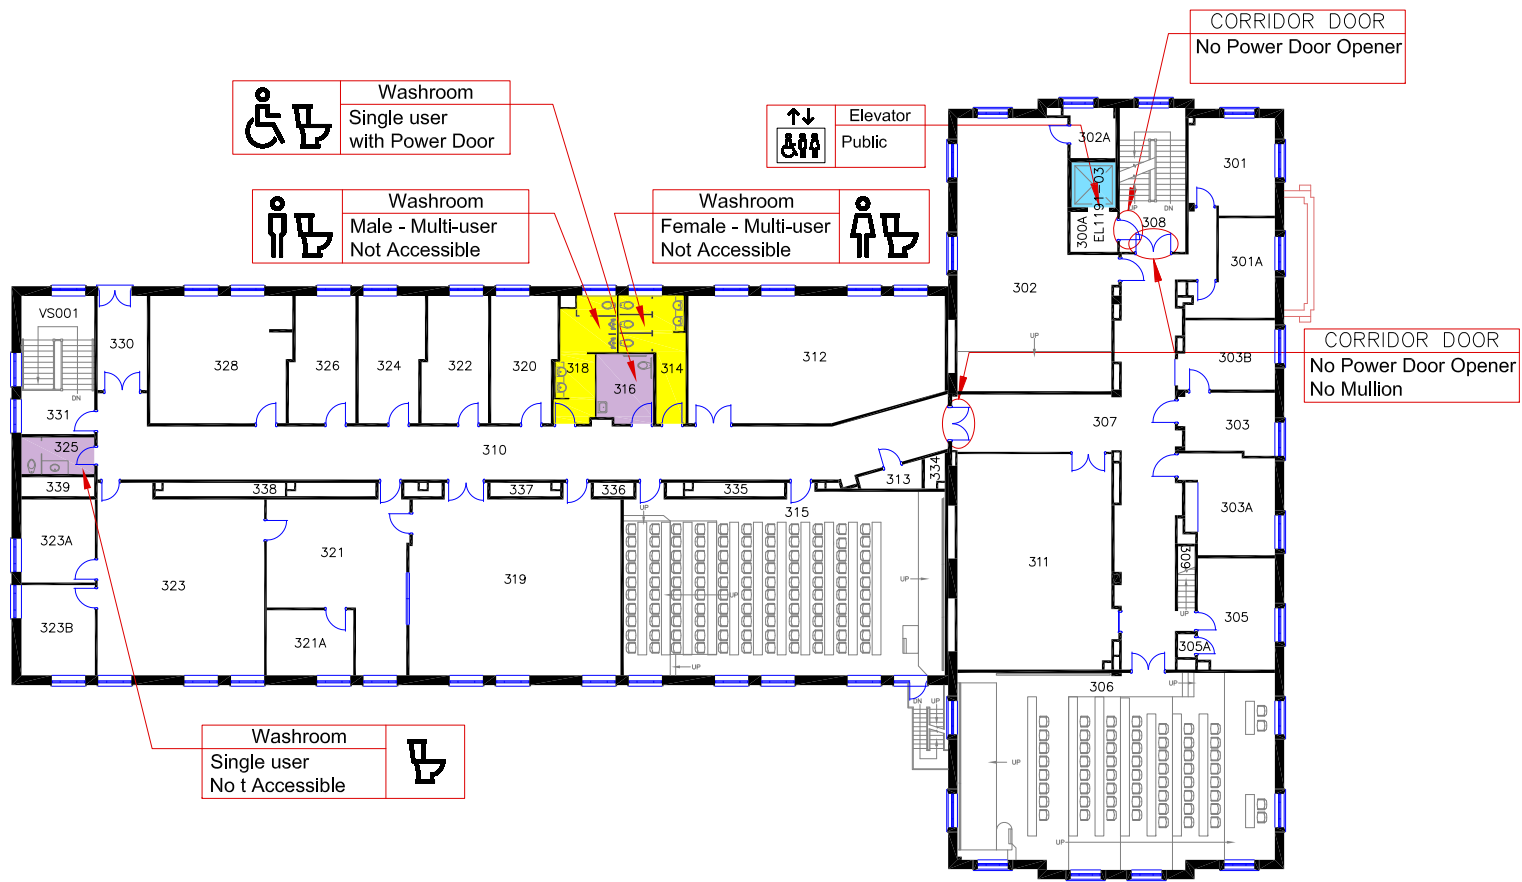

Entrance	Baby Change Table	Elevator
Accessible	Adult Change Table	Washroom - Multi-User
Shower	Urinal	Washroom - Single User
		Washroom - Gender Neutral

Queen's University  
McLaughlin Hall  
BLDC. No. 119 First Floor Plan

 Washroom  
 Single user  
 with Power Door

 Washroom  
 Male - Multi-user  
 Not Accessible

 Washroom  
 Female - Multi-user  
 Not Accessible

 Elevator  
 Public

CORRIDOR DOOR  
 No Power Door Opener  
 No Mullion

MAIN ENTRANCE  
 130 STUART STREET  
 Not Accessible

CORRIDOR DOOR  
 No Power Door Opener  
 No Mullion

Washroom  
 Single user  
 Not Accessible

 Entrance	 Baby Change Table	 Elevator
 Accessible	 Adult Change Table	 Washroom - Multi-User
 Shower	 Urinal	 Washroom - Single User
		 Washroom - Gender Neutral

Queen's University	
McLaughlin Hall	
BLDG. No. 119	Second Floor Plan

Washroom  
Single user  
with Power Door

Washroom  
Male - Multi-user  
Not Accessible

Washroom  
Female - Multi-user  
Not Accessible