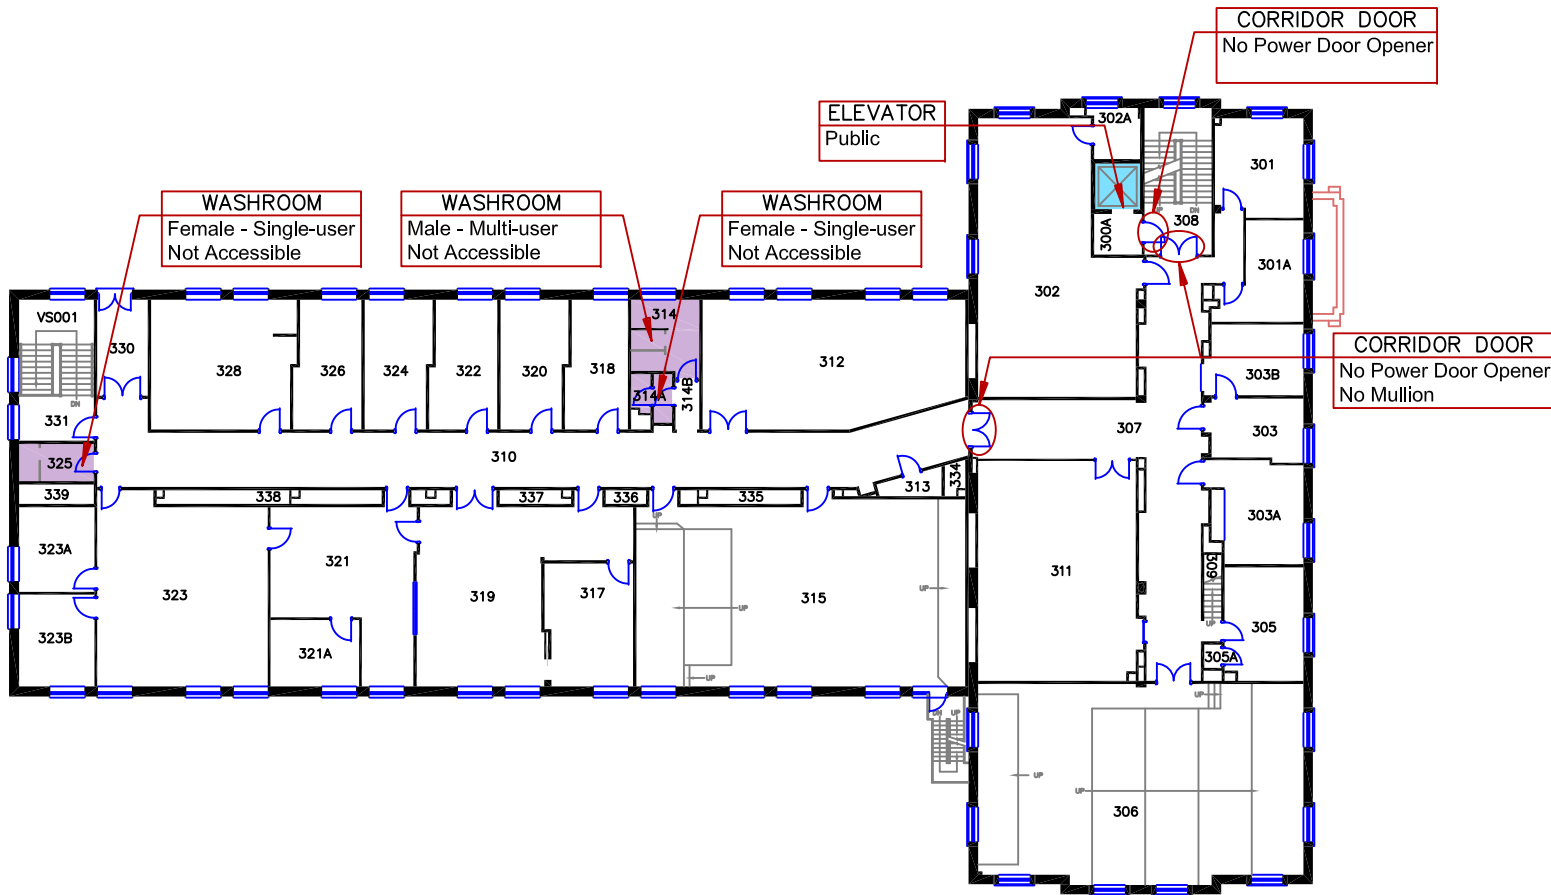

- ACCESSIBLE ENTRANCE with Power Door Opener
- ELEVATOR
- WASHROOM - ACCESSIBLE
- WASHROOM - NOT ACCESSIBLE

LEGEND

Queen's University	
McLAUGHLIN HALL	
BLDG. No. 119	FIRST FLOOR PLAN

-  ACCESSIBLE ENTRANCE with Power Door Opener
-  ELEVATOR
-  WASHROOM - ACCESSIBLE
-  WASHROOM - NOT ACCESSIBLE

LEGEND

Queen's University	
McLAUGHLIN HALL	
BLDG. No. 119	SECOND FLOOR PLAN

-  ACCESSIBLE ENTRANCE with Power Door Opener
-  ELEVATOR
-  WASHROOM - ACCESSIBLE
-  WASHROOM - NOT ACCESSIBLE

LEGEND

Queen's University	
McLAUGHLIN HALL	
BLDG. No. 119	THIRD FLOOR PLAN

-  ACCESSIBLE ENTRANCE with Power Door Opener
-  ELEVATOR
-  WASHROOM - ACCESSIBLE
-  WASHROOM - NOT ACCESSIBLE

LEGEND

Queen's University	
McLAUGHLIN HALL	
BLDG. No. 119	FOURTH FLOOR PLAN