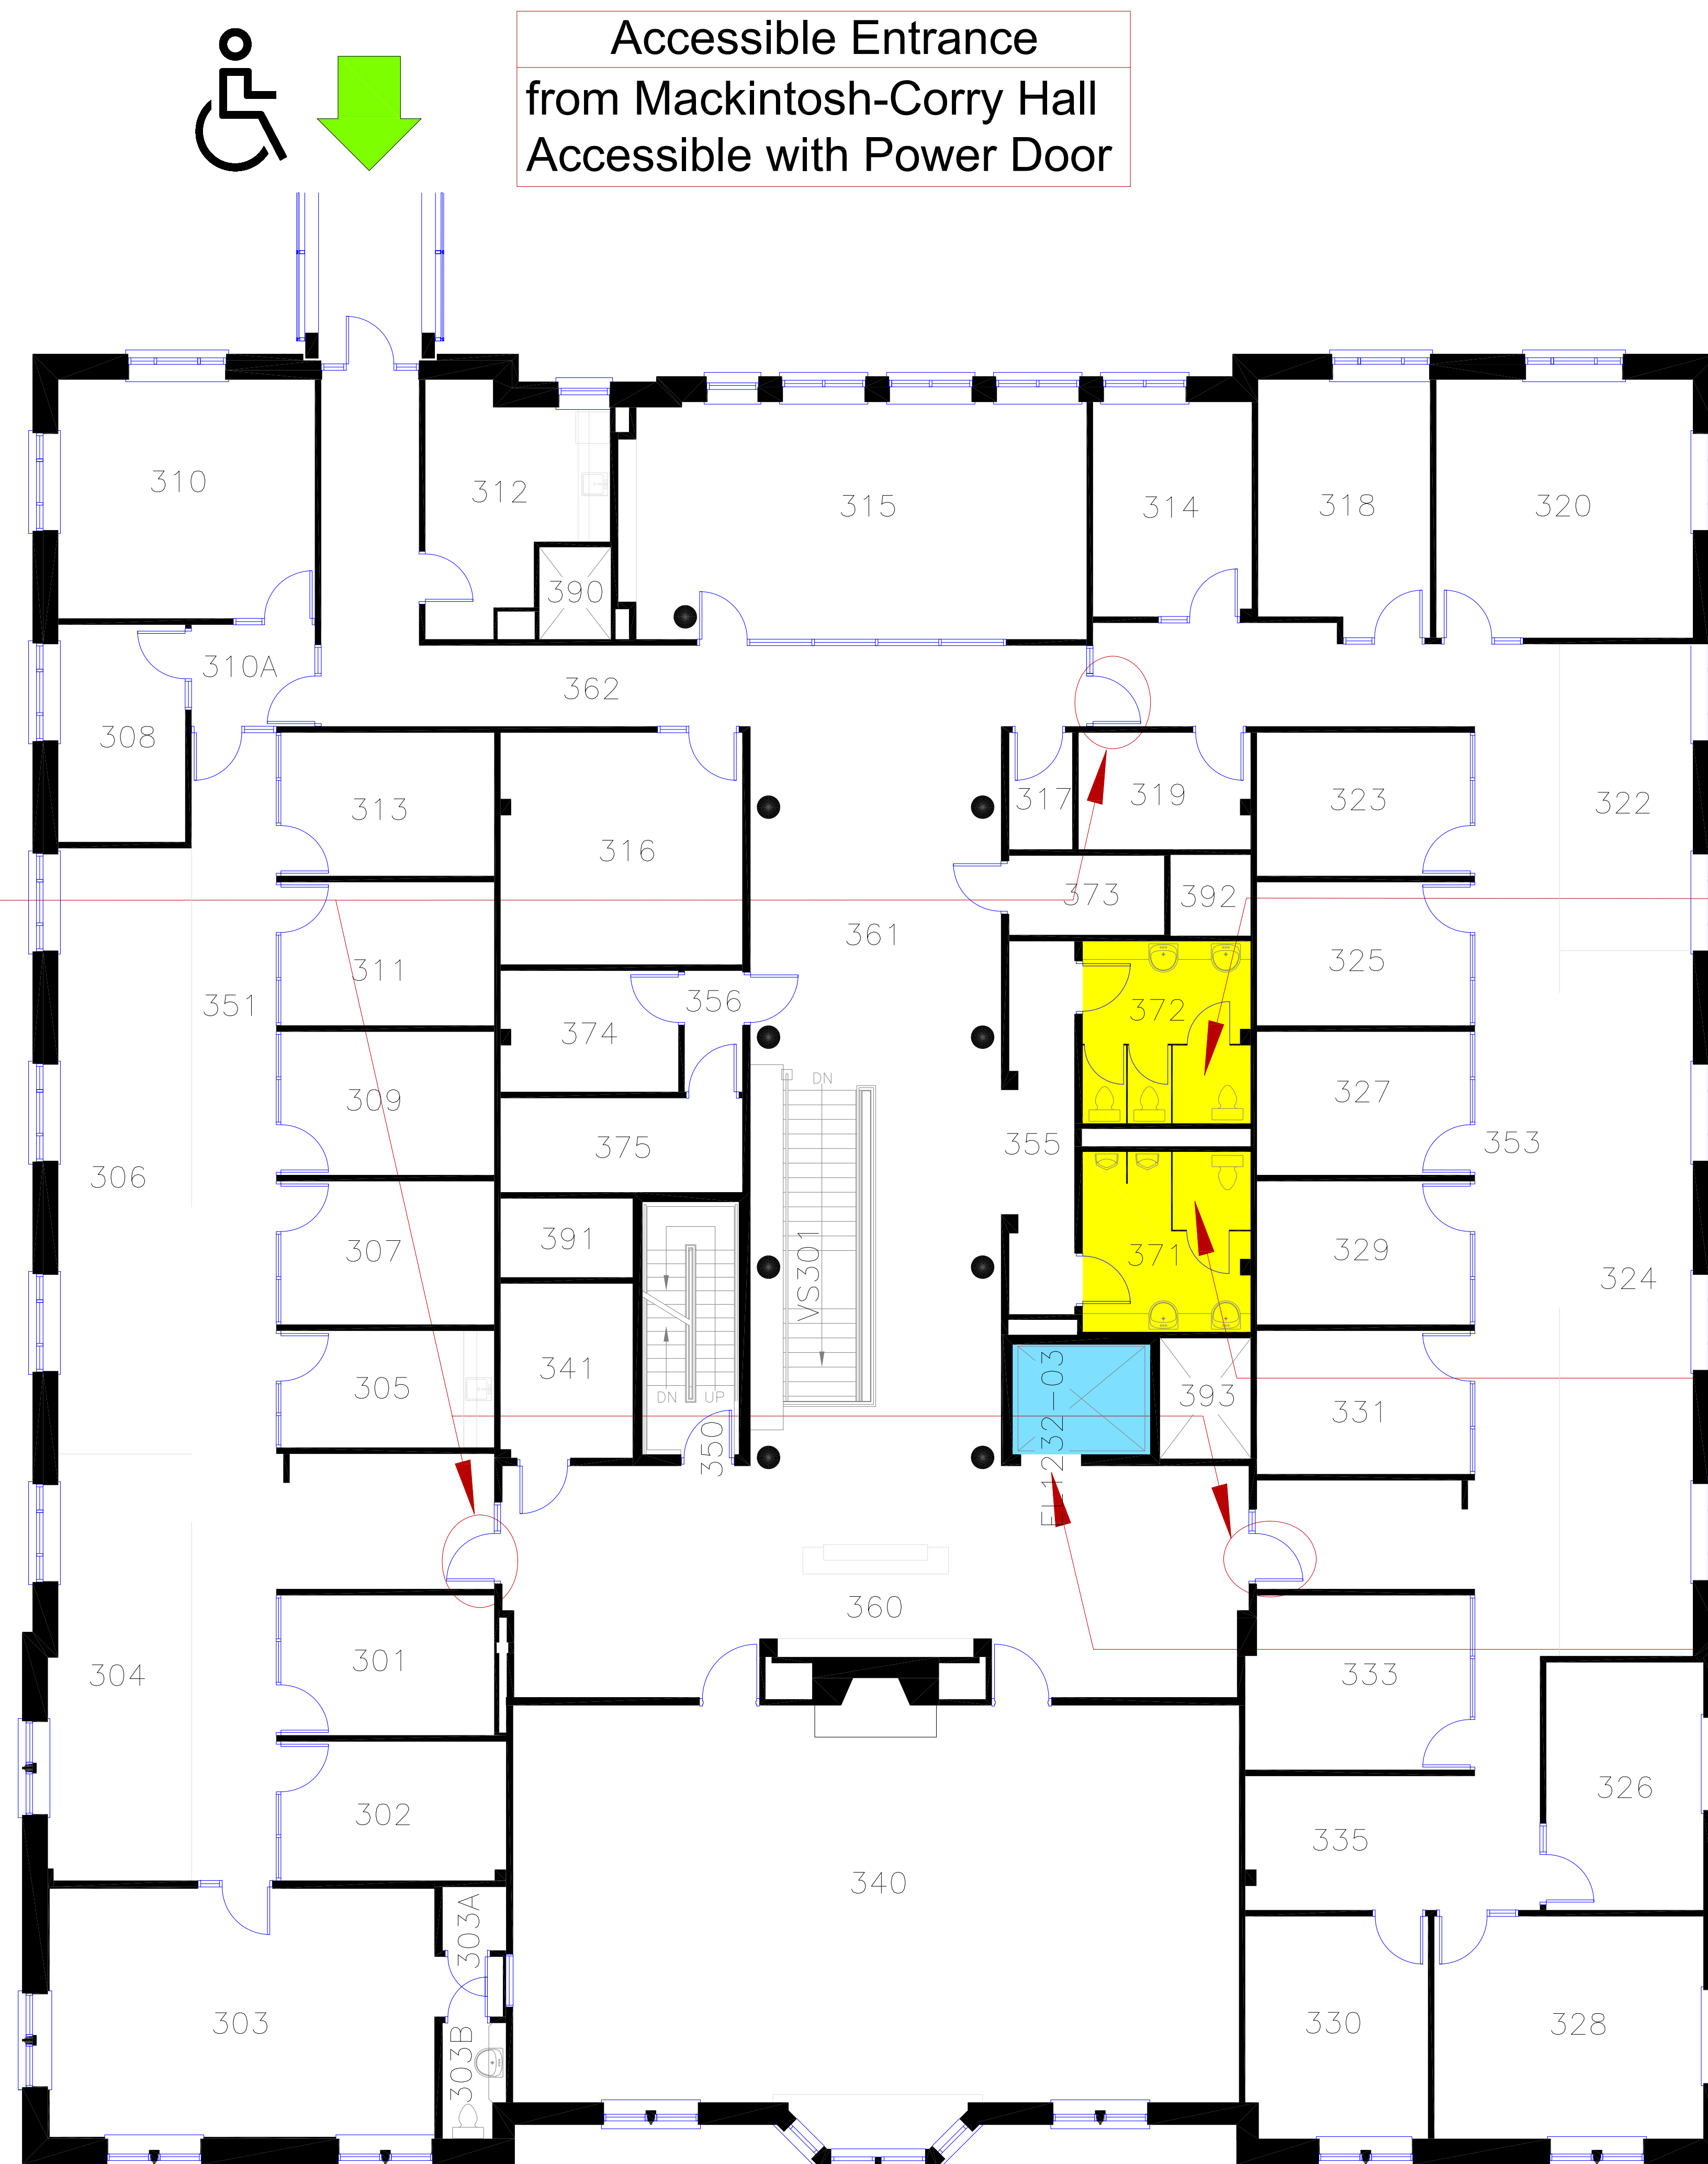

Accessible Entrance
To Courtyard
Accessible with Power Door

	Entrance		Baby Change Table		Elevator
	Accessible		Adult Change Table		Washroom - Multi-User
	Shower		Urinal		Washroom - Single User
					Washroom - Gender Neutral

North

Scale

Queen's University

Richardson Hall

BLDG. No. 123 First Floor Plan

Entrance
from Mackintosh-Corry Hall
Not Accessible

Corridor Doors
No Power Assisted
Door Opener

Washroom
Female - Multi-user
with Power Door

Washroom
Male - Multi-user
with Power Door

Elevator
Public

Main Entrance
74 University Avenue
Not Accessible

Entrance	Baby Change Table	Elevator
Accessible	Adult Change Table	Washroom - Multi-User
Shower	Urinal	Washroom - Single User
		Washroom - Gender Neutral

Queen's University	
Richardson Hall	
BLDG. No. 123	Second Floor Plan

Accessible Entrance
from Mackintosh-Corry Hall
Accessible with Power Door

Corridor Doors
No Power Assisted
Door Opener

Washroom
Female - Multi-user
with Power Door