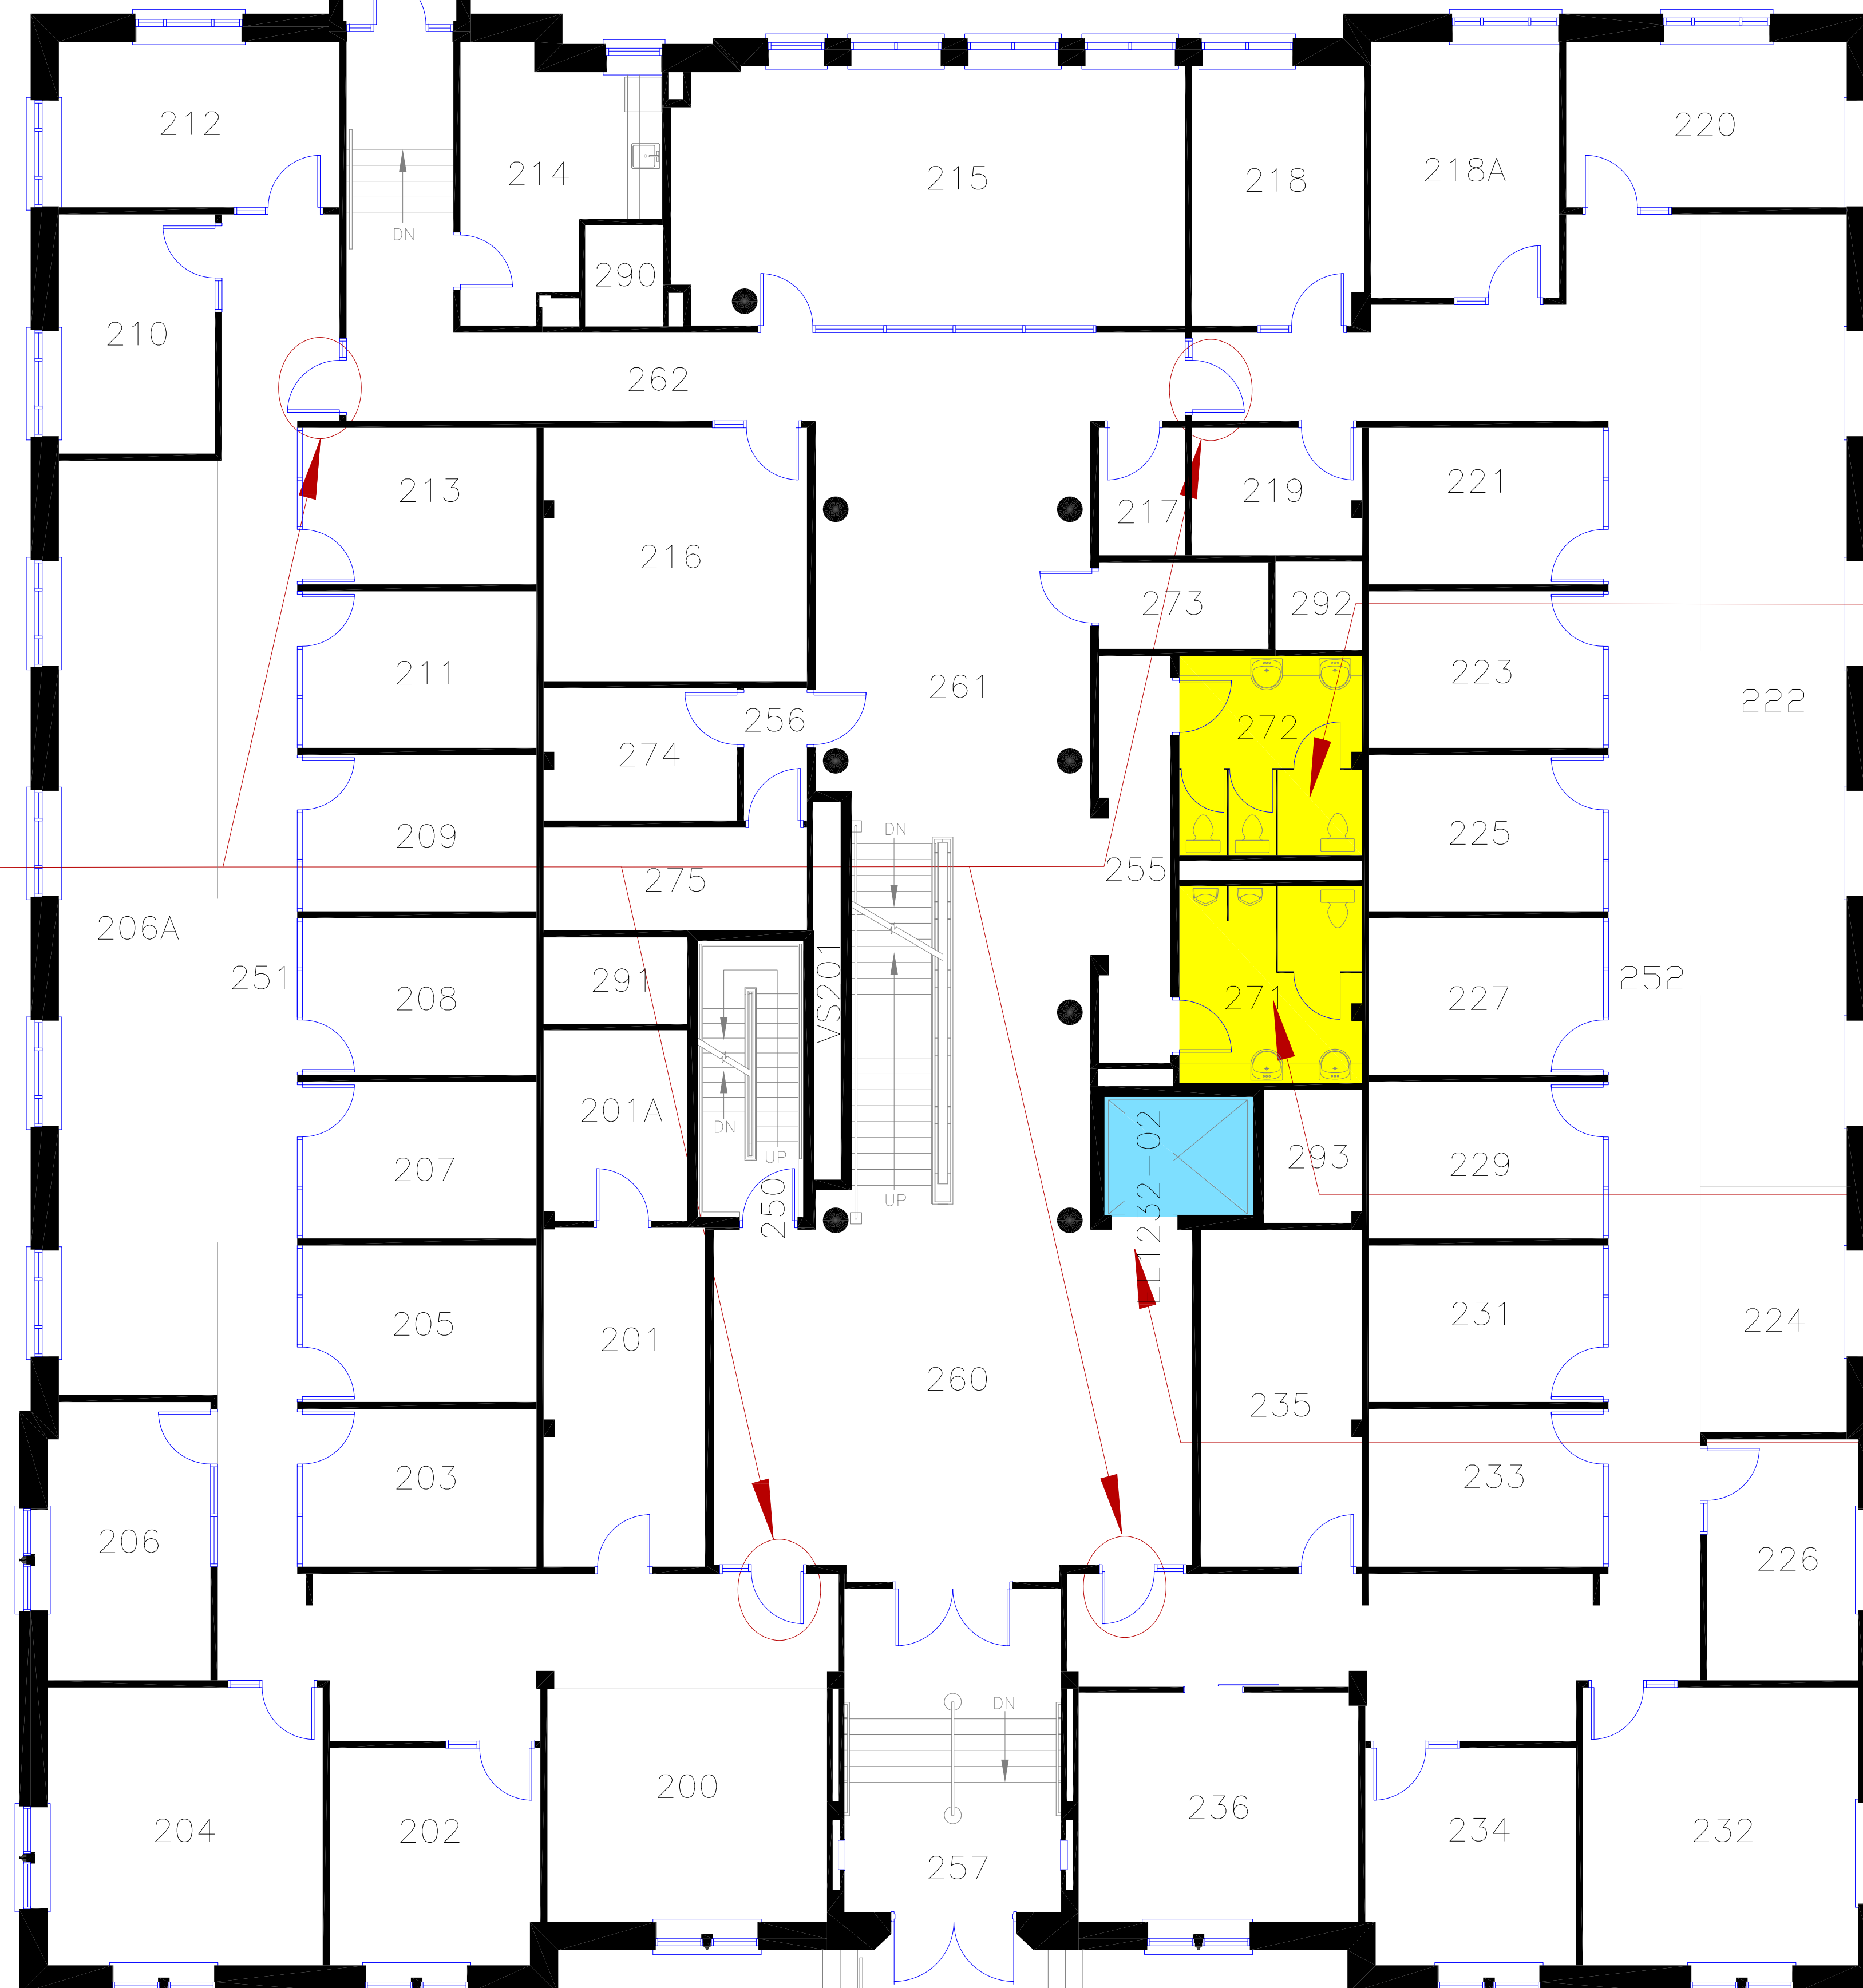

Accessible Entrance
To Courtyard
Accessible with Power Door

	Entrance		Baby Change Table		Elevator
	Accessible		Adult Change Table		Washroom - Multi-User
	Shower		Urinal		Washroom - Single User
					Washroom - Gender Neutral

North

Scale

Queen's University

Richardson Hall

BLDG. No. 123 First Floor Plan

Entrance
from Mackintosh-Corry Hall
Not Accessible

Corridor Doors
No Power Assisted
Door Opener

Washroom
Female - Multi-user
with Power Door

Washroom
Male - Multi-user
with Power Door

Elevator
Public

Main Entrance
74 University Avenue
Not Accessible

Entrance	Baby Change Table	Elevator
Accessible	Adult Change Table	Washroom - Multi-User
Shower	Urinal	Washroom - Single User
		Washroom - Gender Neutral

Queen's University	
Richardson Hall	
BLDG. No. 123	Second Floor Plan

Accessible Entrance
from Mackintosh-Corry Hall
Accessible with Power Door

Corridor Doors
No Power Assisted
Door Opener

Washroom
Female - Multi-user
with Power Door