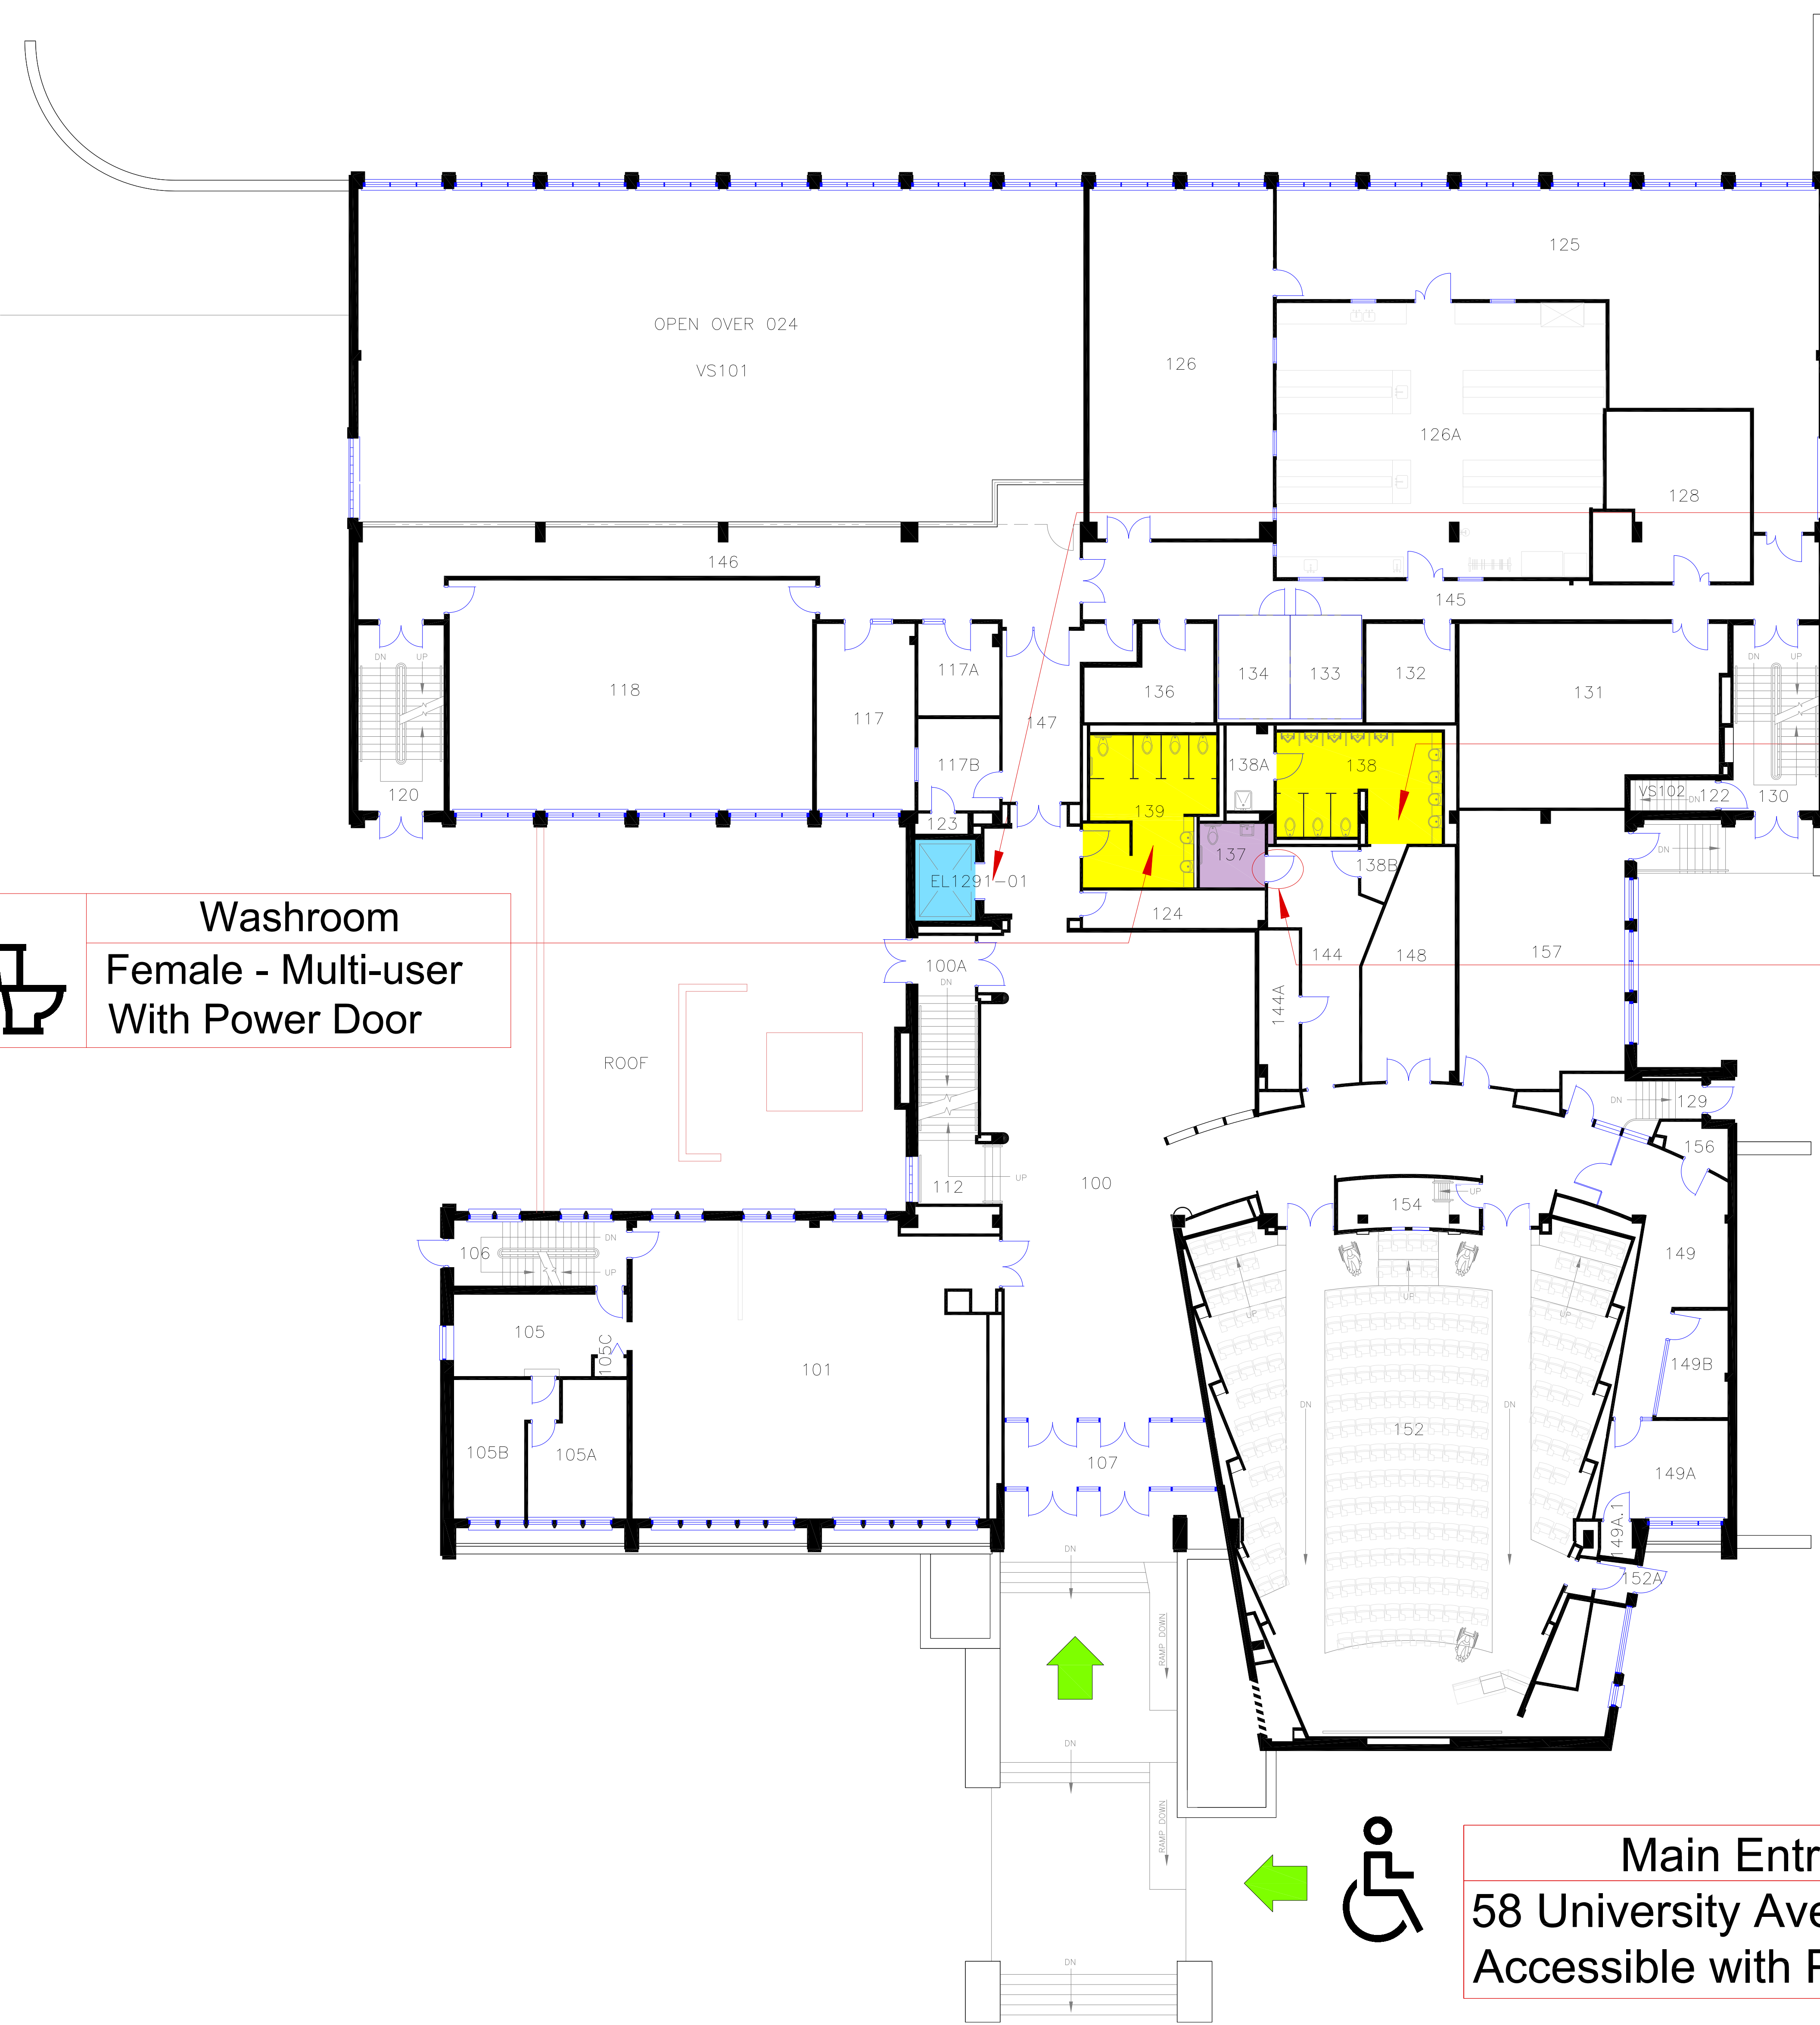

Elevator
Public

Washroom
Female - Multi-user
Not Accessible

Washroom
Male - Multi-user
with Power Door

Washroom / Shower
Single-user
with Power Door

Entrance	Baby Change Table	Elevator
Accessible	Adult Change Table	Washroom - Multi-User
Shower	Urinal	Washroom - Single User
		Washroom - Gender Neutral

Queen's University

Ellis Hall

BLDG. No. 129 Basement Floor Plan

Washroom
 Female - Multi-user
 With Power Door

Elevator
 Public
 

Washroom
 Male - Multi-user
 Not Accessible
 

Washroom
 Single-user
 No Power Door
 

Main Entrance
 58 University Avenue
 Accessible with Power Door

 Entrance	 Baby Change Table	 Elevator
 Accessible	 Adult Change Table	 Washroom - Multi-User
 Shower	 Urinal	 Washroom - Single User
		 Washroom - Gender Neutral

Entrance	Baby Change Table	Elevator
Accessible	Adult Change Table	Washroom - Multi-User
Shower	Urinal	Washroom - Single User
		Washroom - Gender Neutral

Queen's University
Ellis Hall
BLDG. No. 129
Second Floor Plan