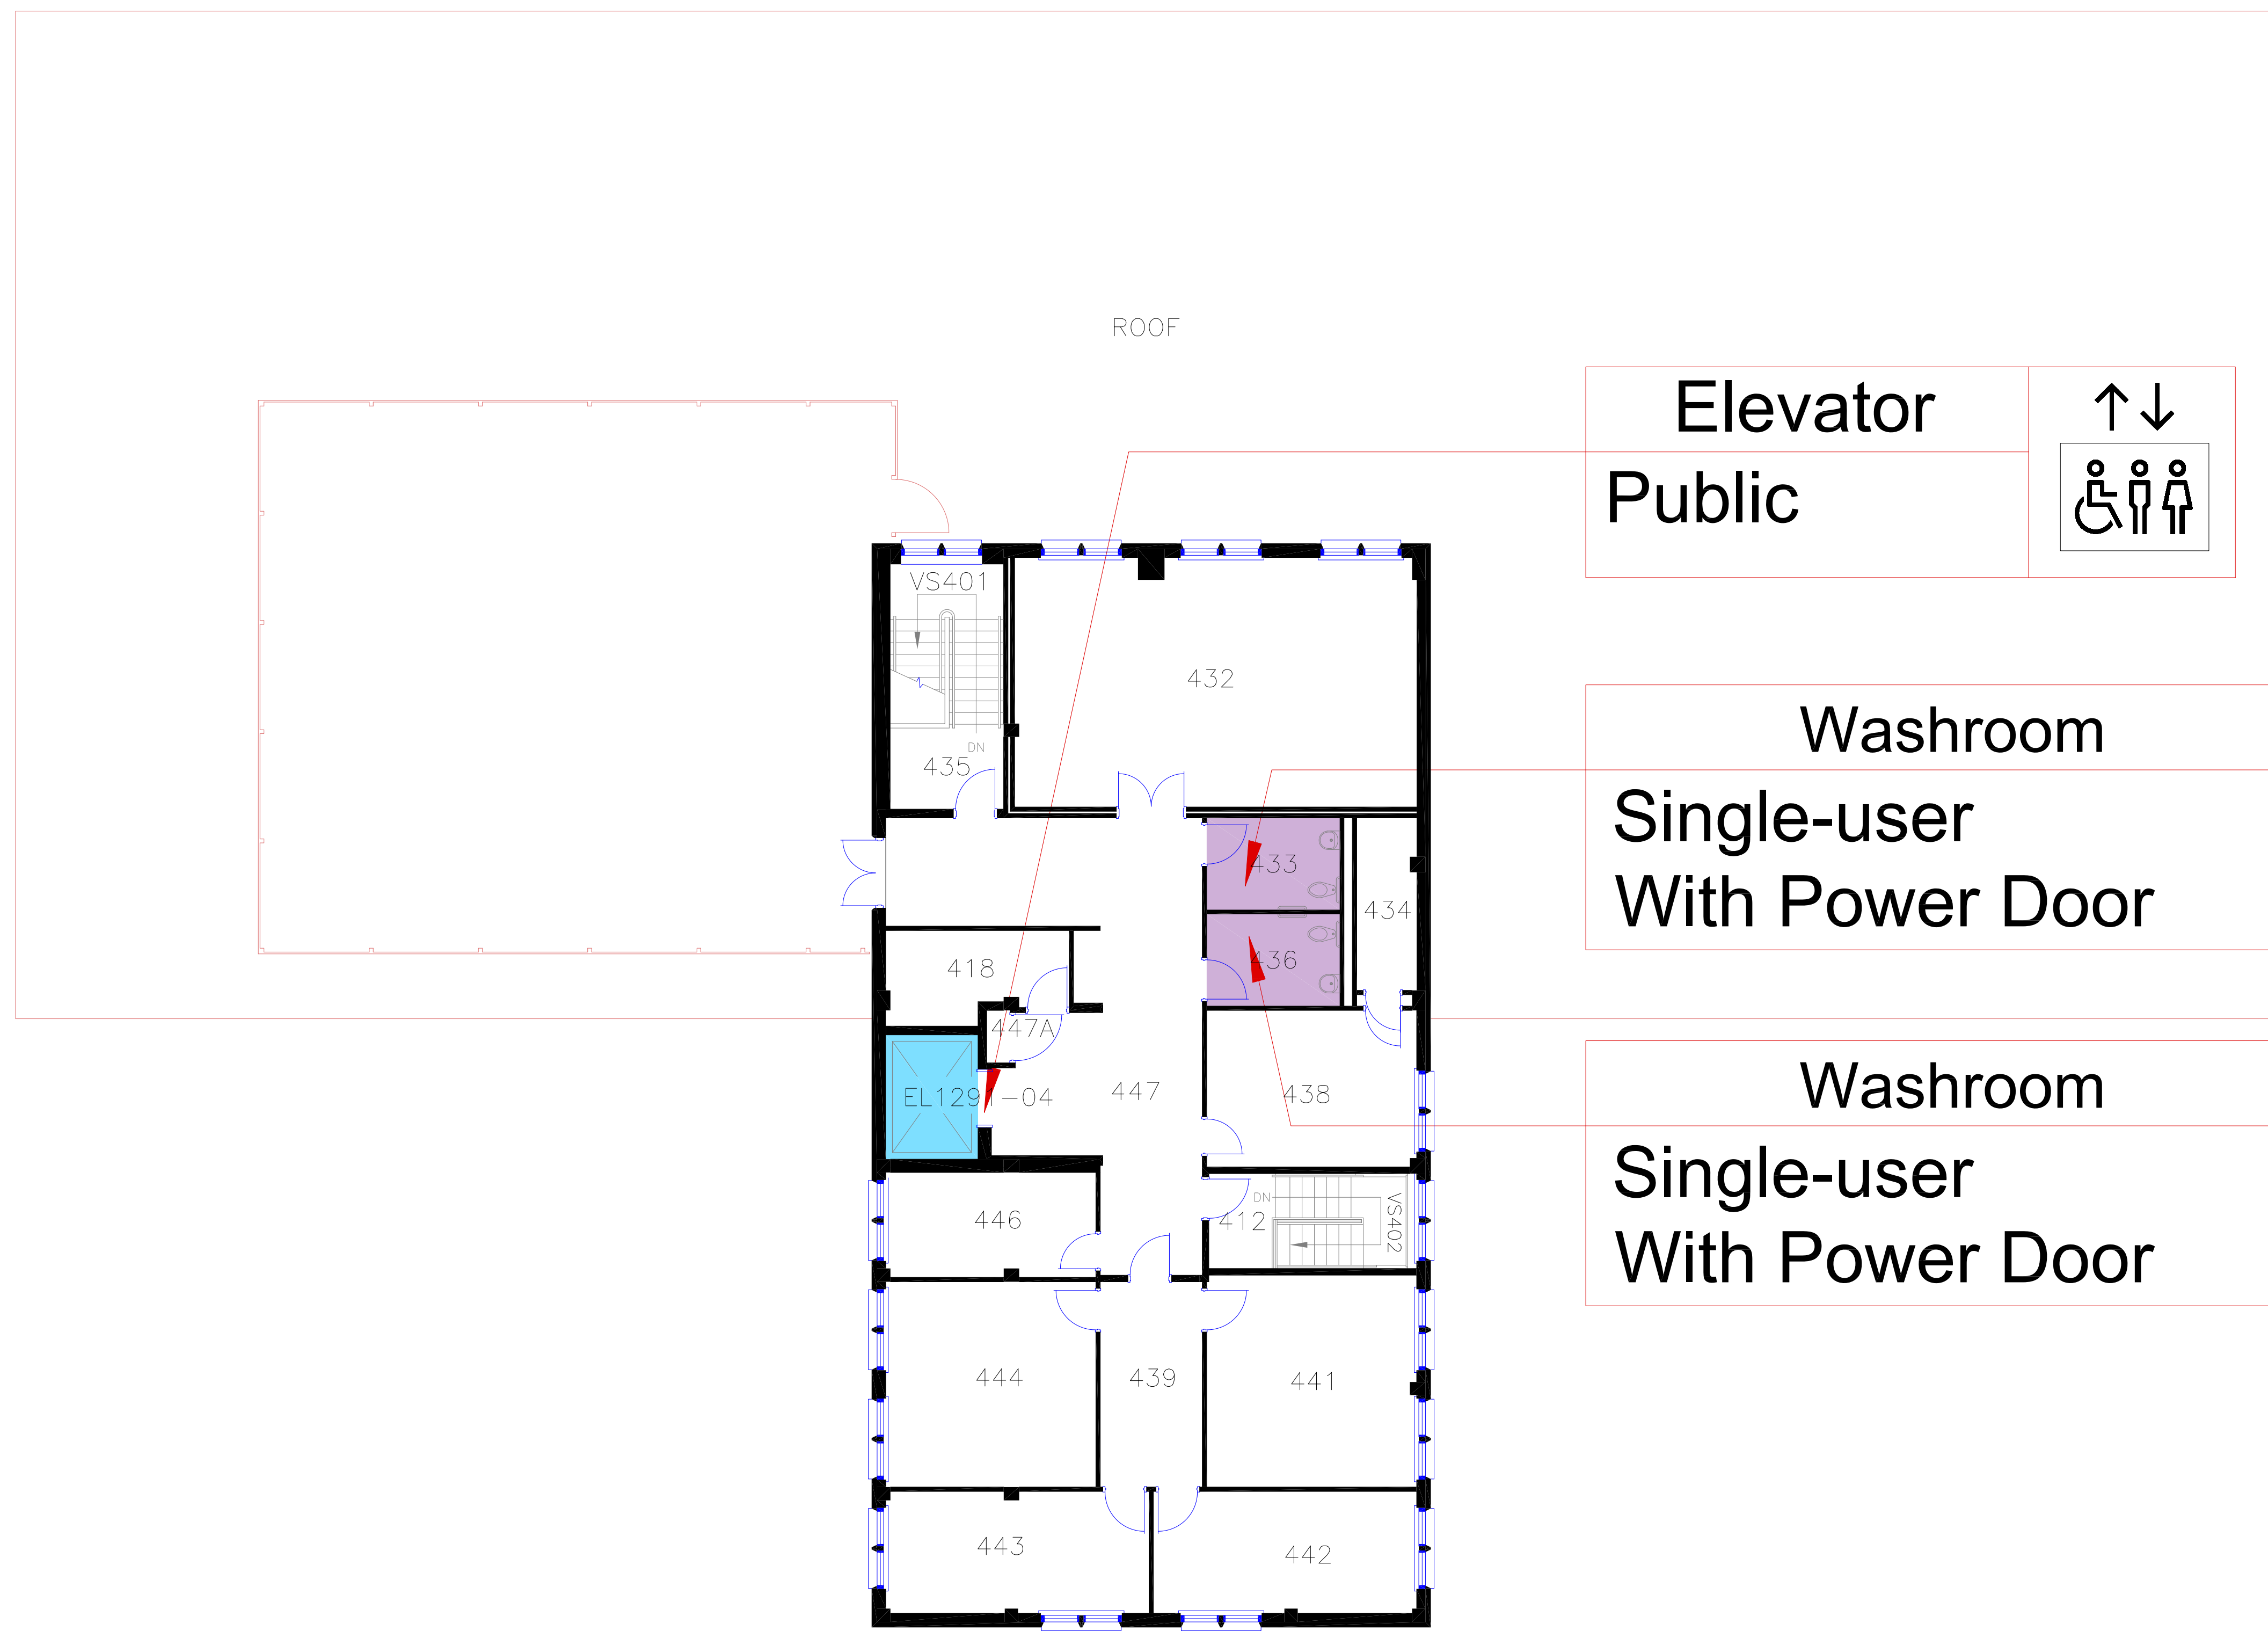

Queen's University

Ellis Hall

BLDG. No. 129 Basement Floor Plan

Washroom
 Female - Multi-user
 With Power Door

Elevator
 Public
 

Washroom
 Male - Multi-user
 Not Accessible
 

Washroom
 Single-user
 No Power Door
 

Entrance	Baby Change Table	Elevator
Accessible	Adult Change Table	Washroom - Multi-User
Shower	Urinal	Washroom - Single User
		Washroom - Gender Neutral

Queen's University
Ellis Hall
BLDG. No. 129
Second Floor Plan

Classroom Door
With Power Door Opener

Washroom
Male - Multi-user
With Power Door

Washroom
Female - Multi-user
With Power Door

Elevator
Public

Entrance	Baby Change Table	Elevator
Accessible	Adult Change Table	Washroom - Multi-User
Shower	Urinal	Washroom - Single User
		Washroom - Gender Neutral

Queen's University

Ellis Hall

BLDG. No. 129 Third Floor Plan

Elevator
Public

↑↓

Washroom
Single-user
With Power Door

Washroom
Single-user
With Power Door

Entrance	Baby Change Table	Elevator
Accessible	Adult Change Table	Washroom - Multi-User
Shower	Urinal	Washroom - Single User
		Washroom - Gender Neutral