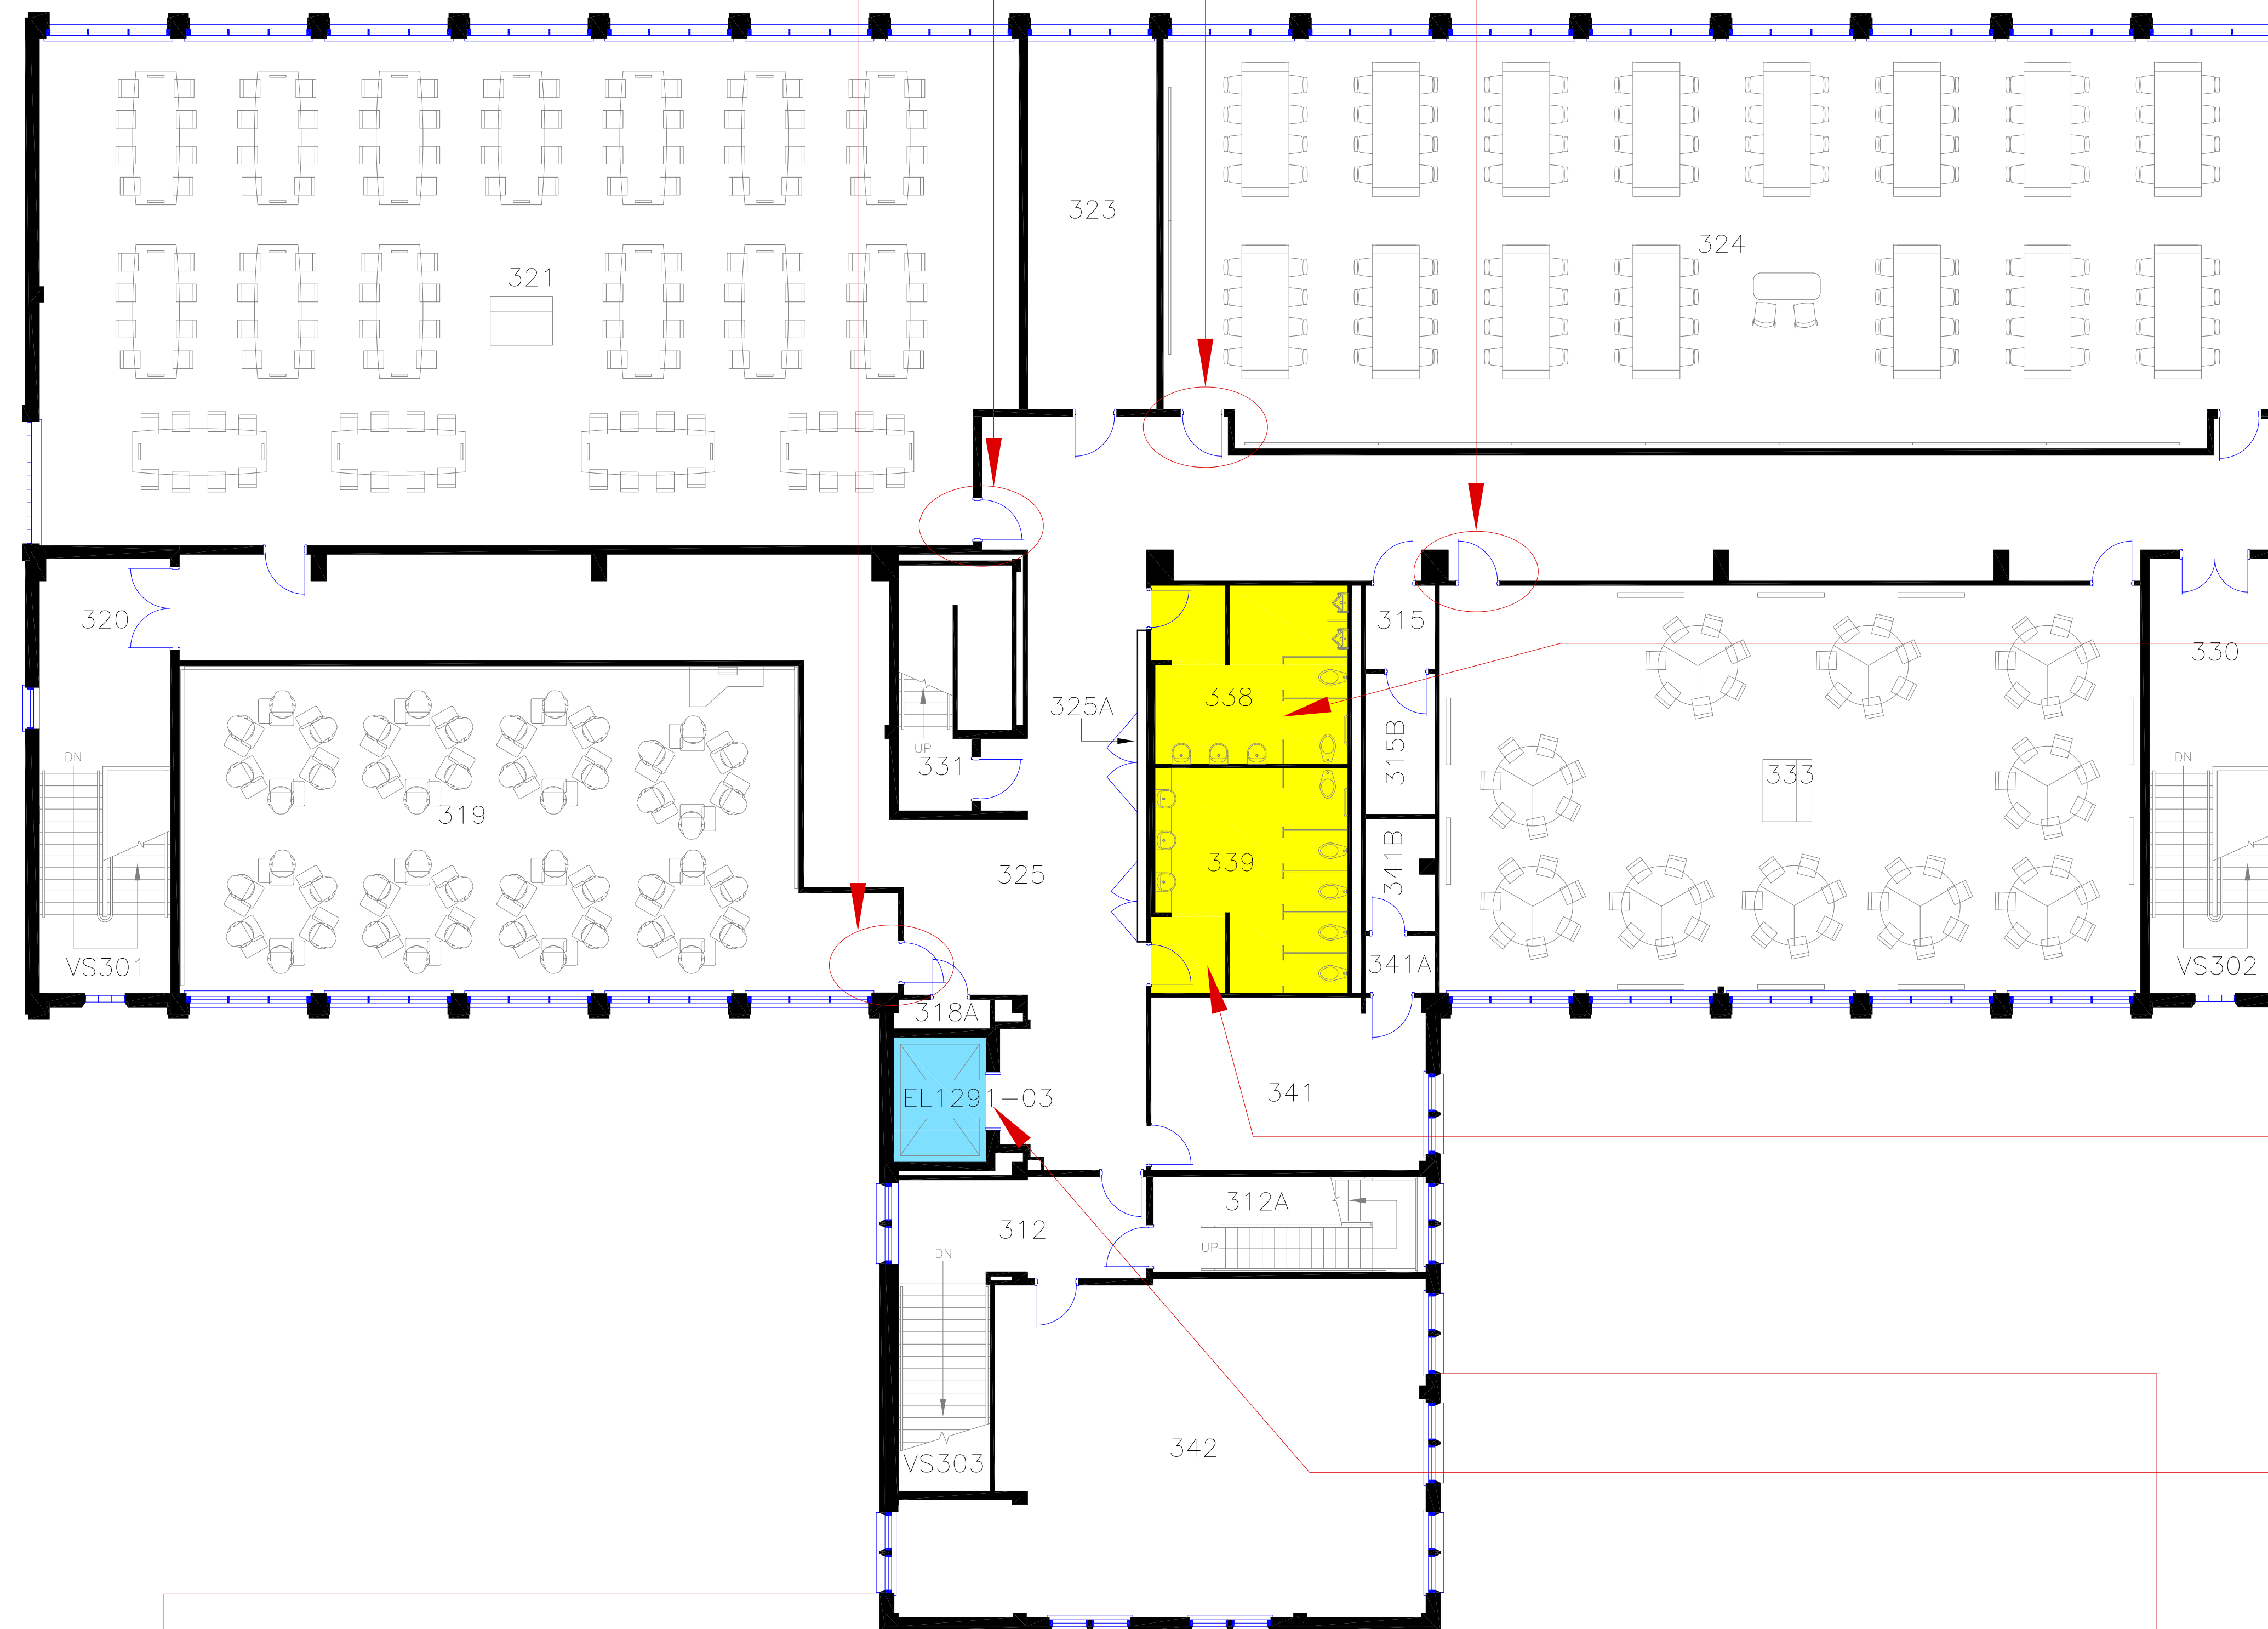

Classroom Door
With Power Door Opener

Washroom
Male - Multi-user
With Power Door

Washroom
Female - Multi-user
With Power Door

Elevator
Public