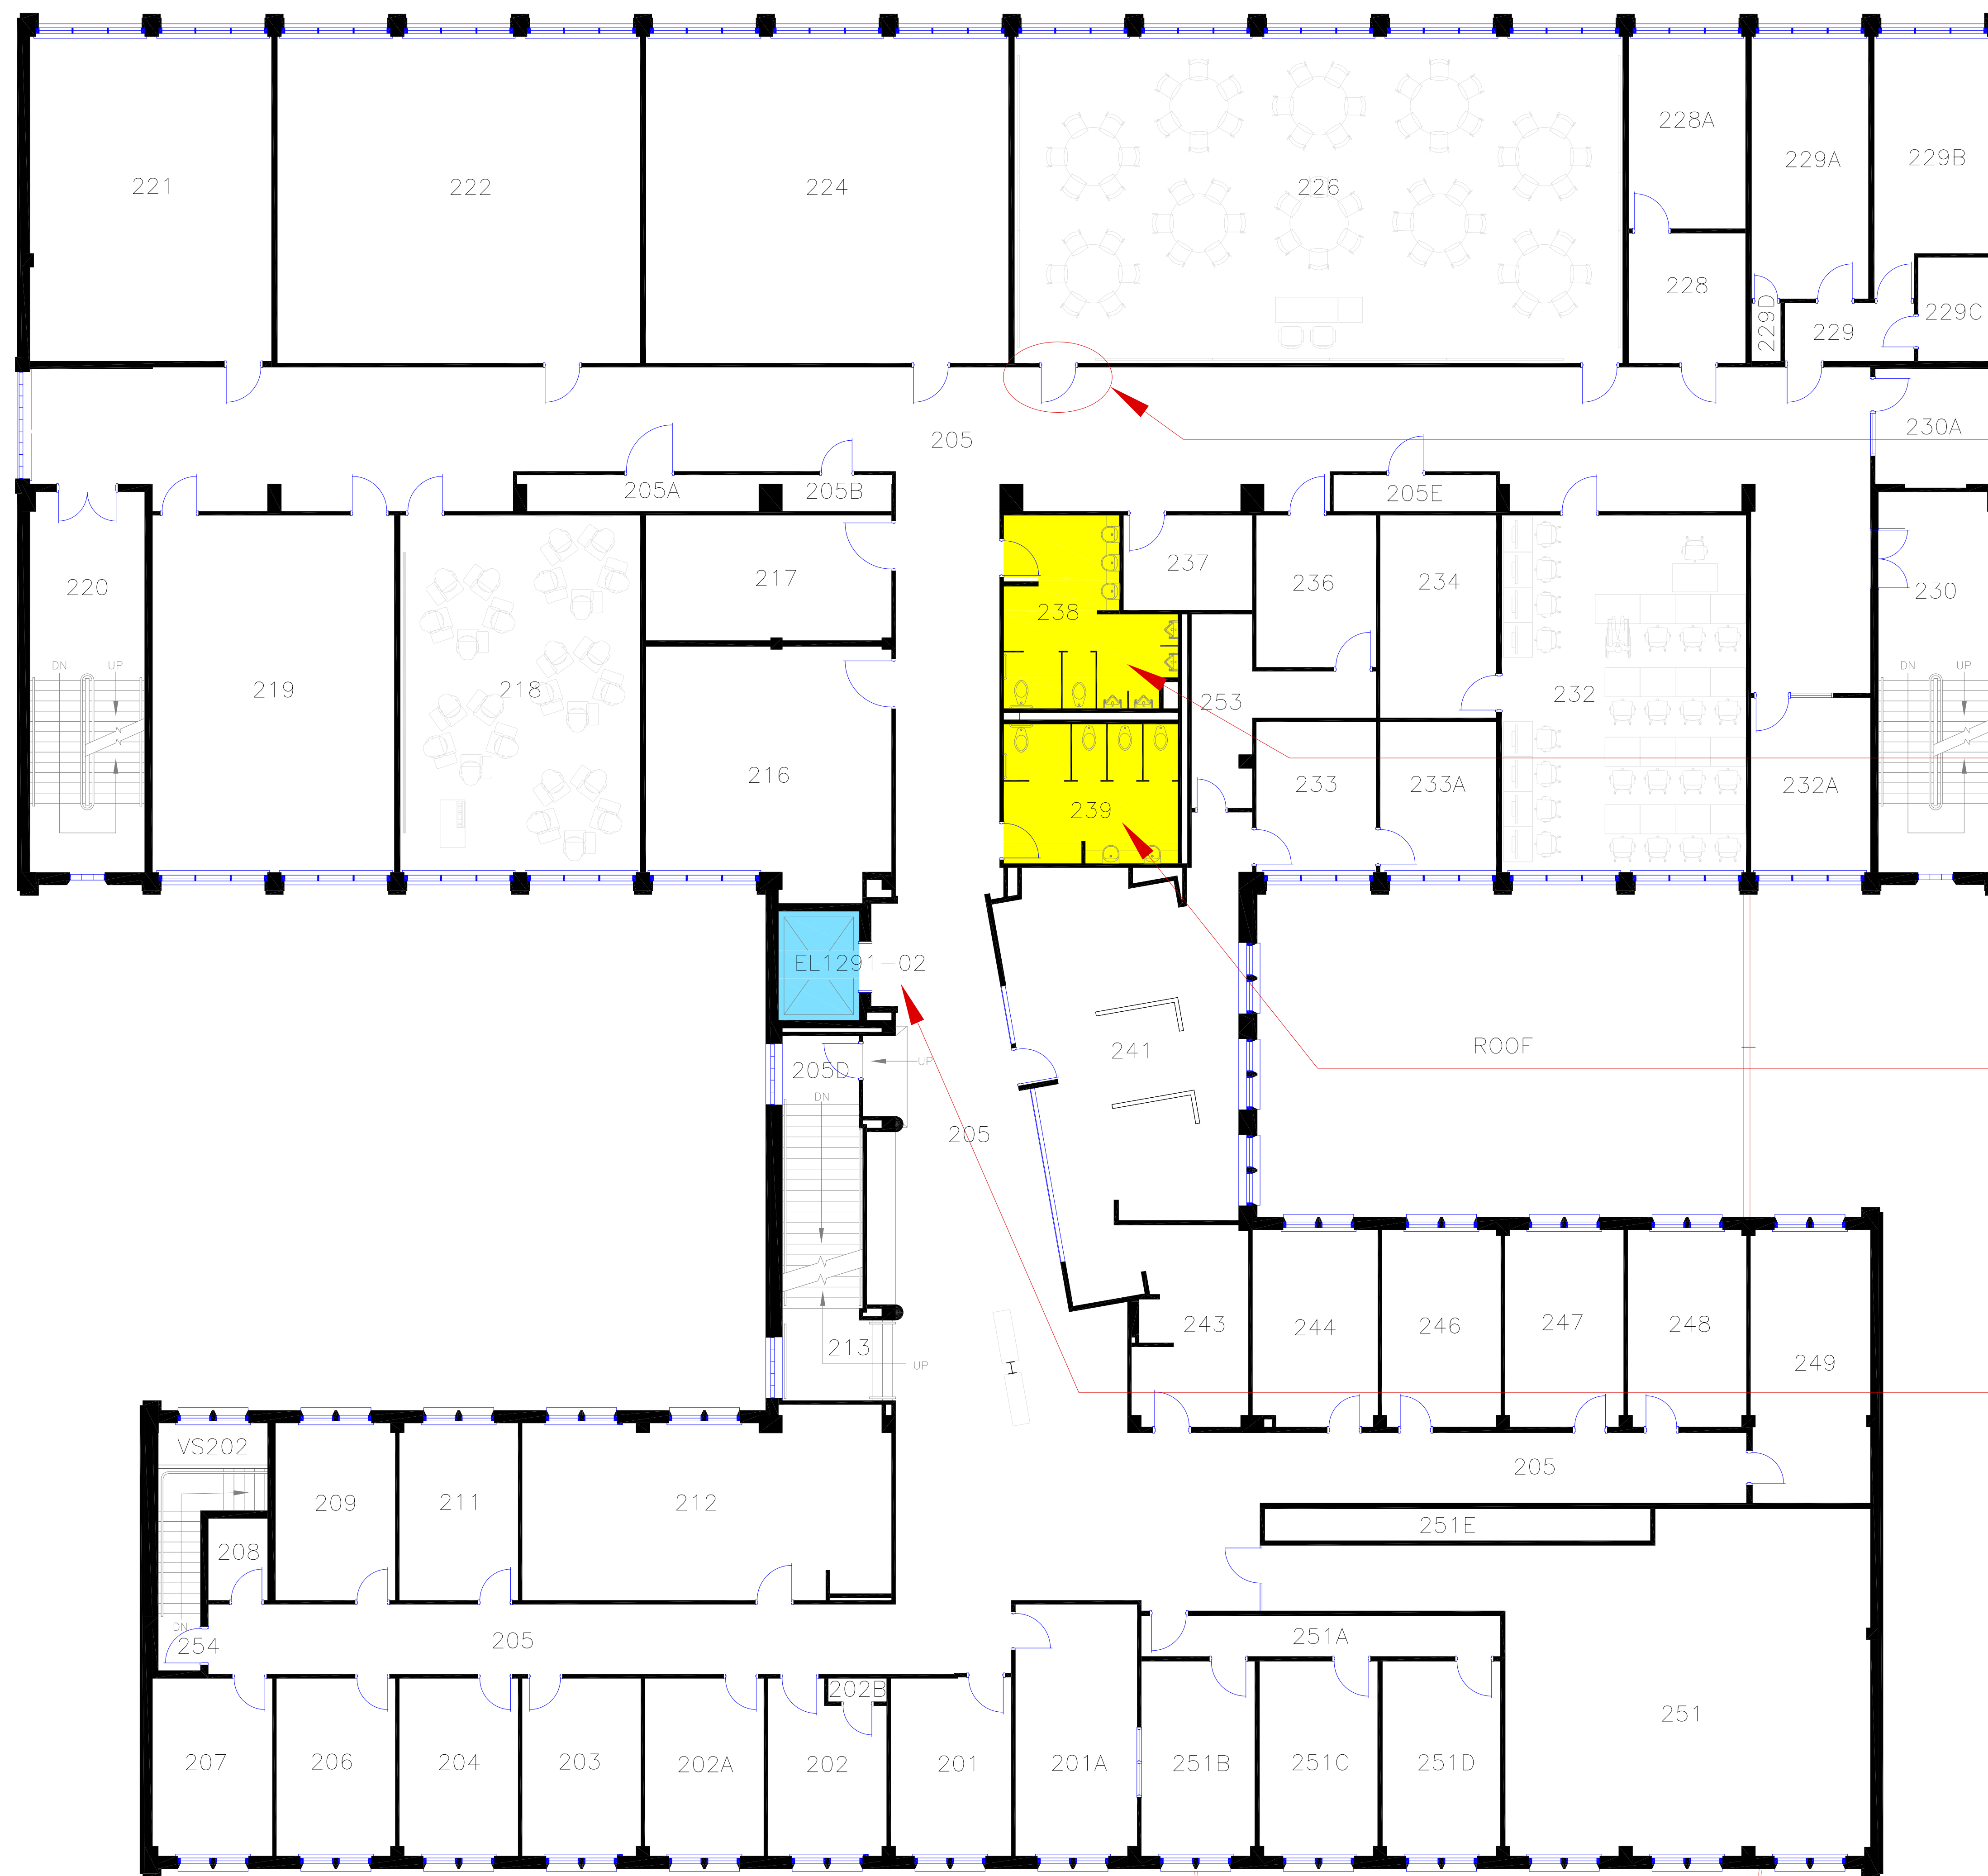

Elevator
Public

Washroom
Female - Multi-user
Not Accessible

Washroom
Male - Multi-user
with Power Door

Washroom / Shower
Single-user
with Power Door

Entrance	Baby Change Table	Elevator
Accessible	Adult Change Table	Washroom - Multi-User
Shower	Urinal	Washroom - Single User
		Washroom - Gender Neutral

Queen's University

Ellis Hall

BLDG. No. 129 Basement Floor Plan

Washroom
 Female - Multi-user
 With Power Door

Elevator
 Public
 

Washroom
 Male - Multi-user
 Not Accessible
 

Washroom
 Single-user
 No Power Door
 

Main Entrance
 58 University Avenue
 Accessible with Power Door

 Entrance	 Baby Change Table	 Elevator
 Accessible	 Adult Change Table	 Washroom - Multi-User
 Shower	 Urinal	 Washroom - Single User
		 Washroom - Gender Neutral

Queen's University	
Ellis Hall	
BLDG. No. 129	First Floor Plan

Classroom Door
With Power Door Opener

Washroom
Male - Multi-user
With Power Door

Washroom
Female - Multi-user
With Power Door

Elevator
Public