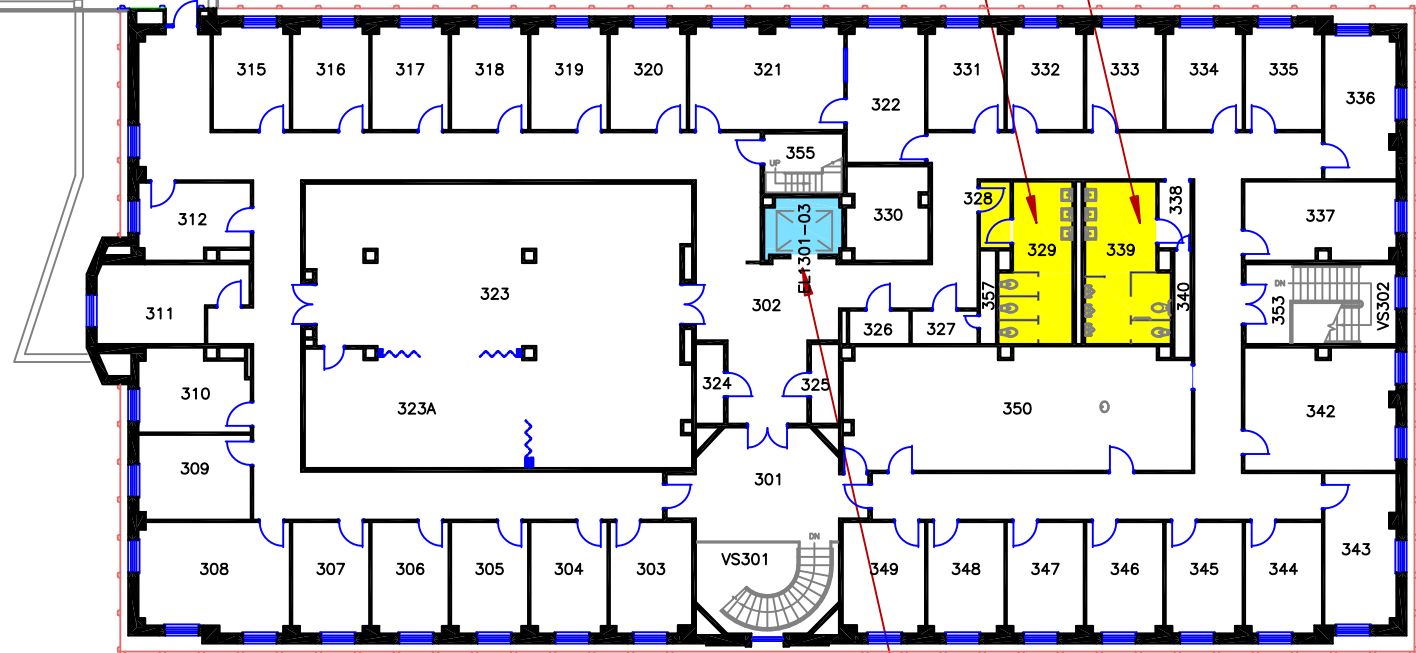

WASHROOM
Male - Multi-user
with Power Door

WASHROOM
Female - Multi-user
Not Accessible

ELEVATOR
Public