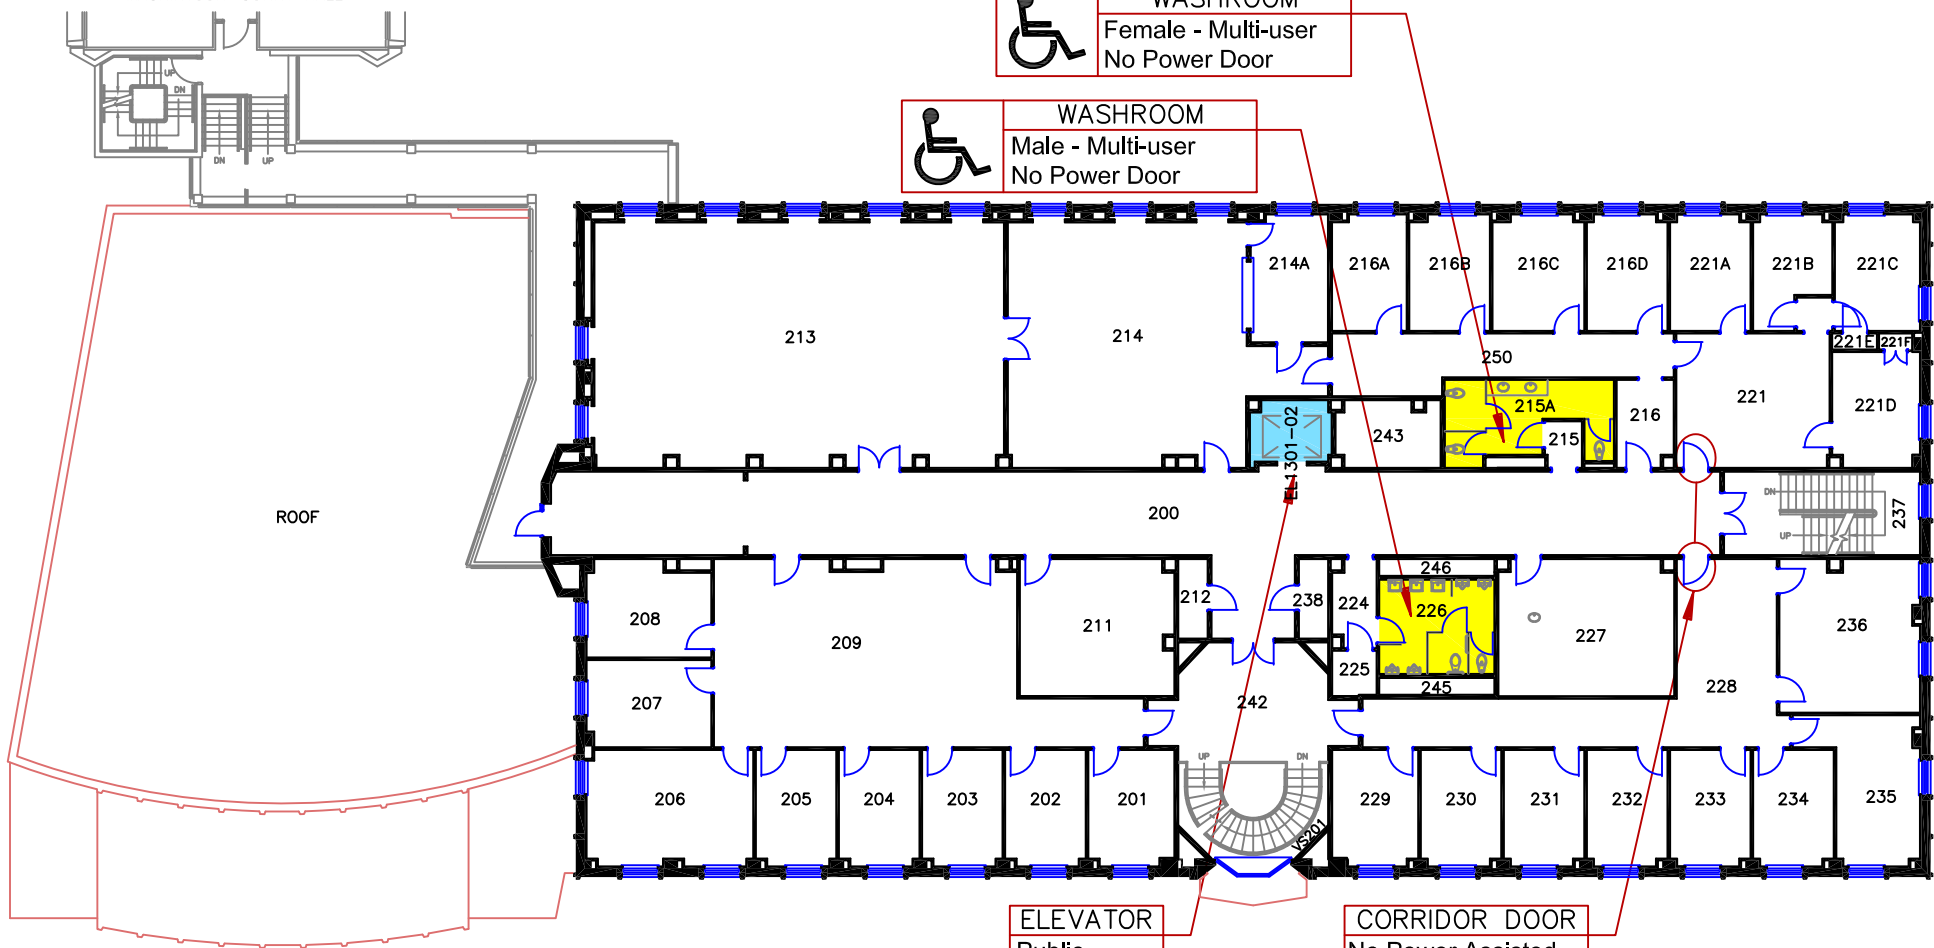

ACCESSIBLE ENTRANCE
South-West Entrance
Accessible with Power Door

WASHROOM
Single User
Power Door

WASHROOM
Male - Multi-user
No Door

WASHROOM
Female - Multi-user
No Door

TUNNEL TO
McDONALD HALL

NOTE
Wheelchair
Lift

Queen's University

DUNNING HALL

BLDG. No. 130 **BASEMENT FLOOR PLAN**

ACCESSIBLE ENTRANCE
from Mac-Corry Hall Level 3
Accessible with Power Door

CORRIDOR DOOR
No Power Assisted
Door Opener

WASHROOM
Female - Multi-user
Not Accessible

Queen's University
DUNNING HALL
BLDG. No. 130
FIRST FLOOR PLAN

MACKINTOSH-CORRY HALL

WASHROOM
Female - Multi-user
No Power Door

WASHROOM
Male - Multi-user
No Power Door

ELEVATOR
Public

CORRIDOR DOOR
No Power Assisted
Door Opener

	ACCESSIBLE		ENTRANCE
	BABY CHANGE TABLE		ELEVATOR
	ADULT CHANGE TABLE		WASHROOM - MULTI USER
	SHOWER		WASHROOM - SINGLE USER
			WASHROOM - GENDER NEUTRAL

Queen's University

DUNNING HALL

BLDG. No. 130 SECOND FLOOR PLAN