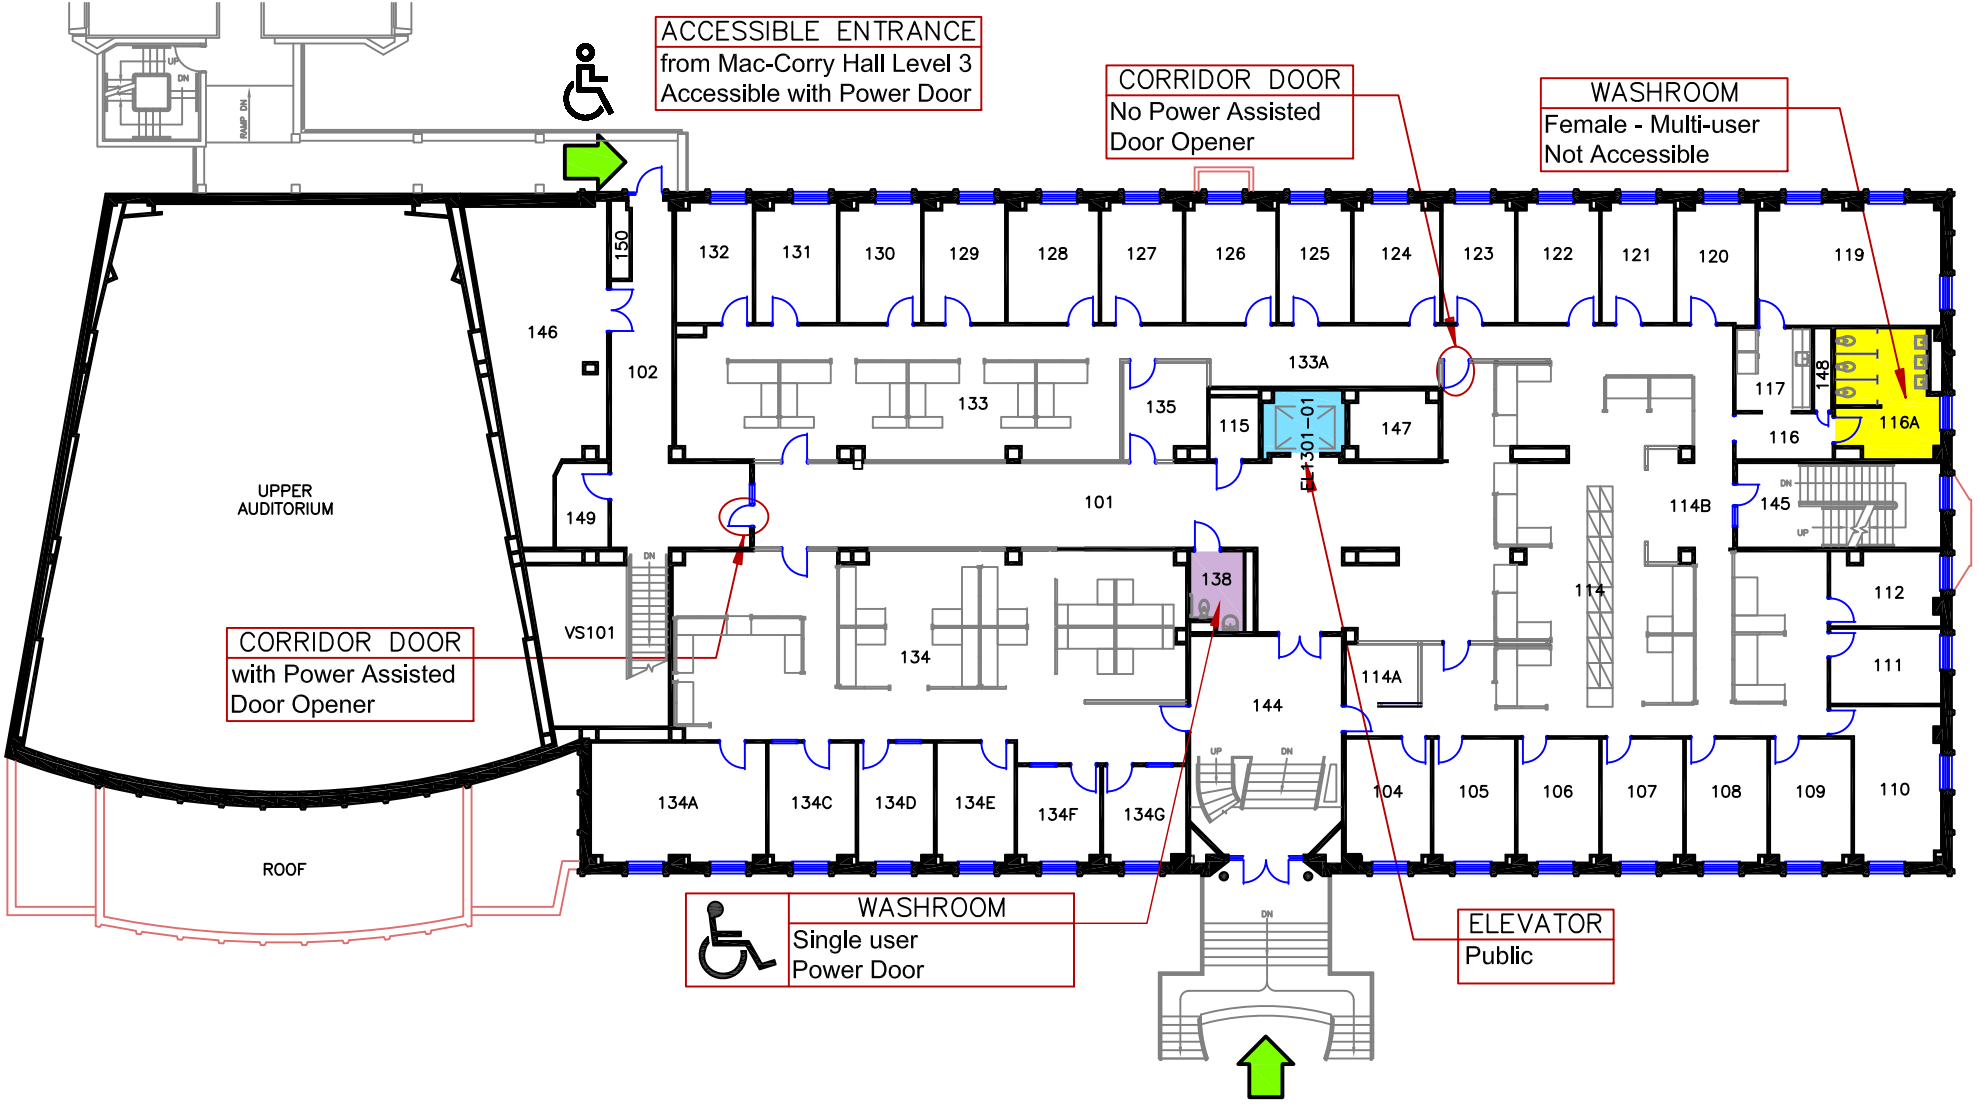

ACCESSIBLE ENTRANCE
South-West Entrance
Accessible with Power Door

WASHROOM
Single User
Power Door

WASHROOM
Male - Multi-user
No Door

WASHROOM
Female - Multi-user
No Door

TUNNEL TO
McDONALD HALL

NOTE
Wheelchair
Lift

MAIN ENTRANCE
94 UNIVERSITY AVENUE
Accessible with Power Door

ELEVATOR
Public

CORRIDOR DOOR
No Power Assisted
Door Opener

	ACCESSIBLE		ENTRANCE
	BABY CHANGE TABLE		ELEVATOR
	ADULT CHANGE TABLE		WASHROOM - MULTI USER
	SHOWER		WASHROOM - SINGLE USER
			WASHROOM - GENDER NEUTRAL

Queen's University

DUNNING HALL

BLDG. No. 130 **BASEMENT FLOOR PLAN**

ACCESSIBLE ENTRANCE
from Mac-Corry Hall Level 3
Accessible with Power Door

CORRIDOR DOOR
No Power Assisted
Door Opener

WASHROOM
Female - Multi-user
Not Accessible

CORRIDOR DOOR
with Power Assisted
Door Opener

WASHROOM
Single user
Power Door

ELEVATOR
Public

	ACCESSIBLE		ENTRANCE
	BABY CHANGE TABLE		ELEVATOR
	ADULT CHANGE TABLE		WASHROOM - MULTI USER
	SHOWER		WASHROOM - SINGLE USER
			WASHROOM - GENDER NEUTRAL