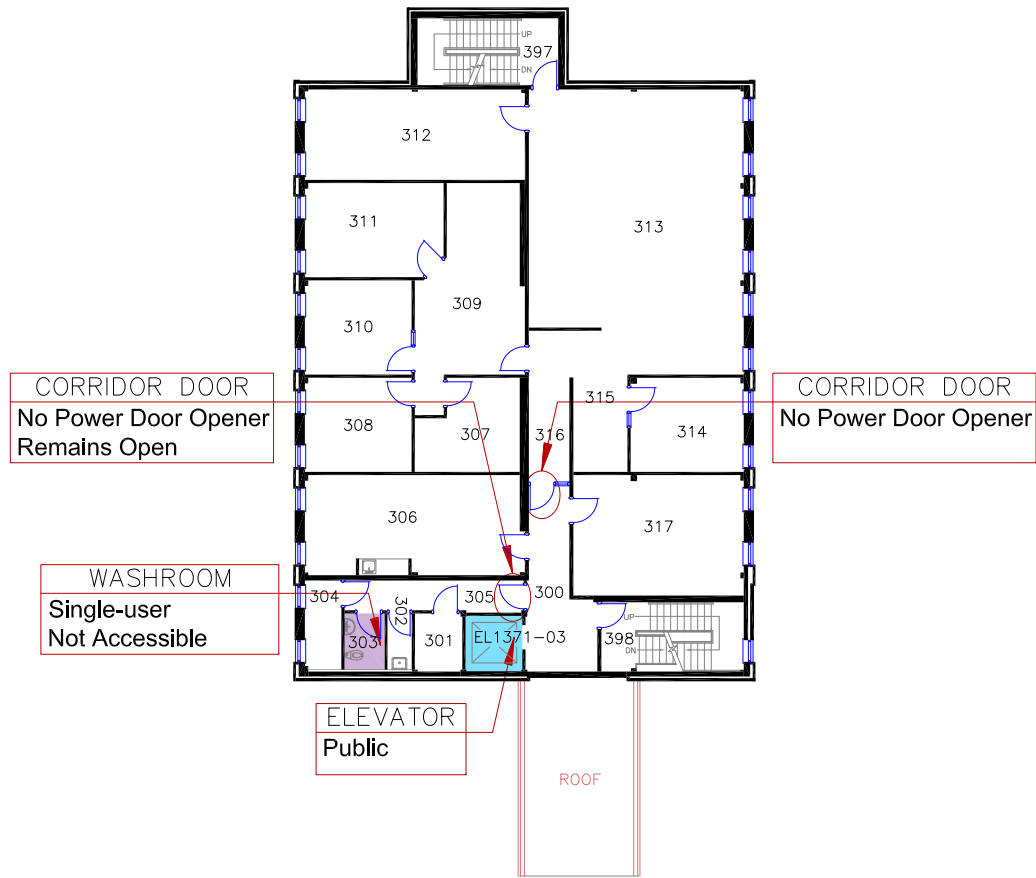

WASHROOM
 Single-user
 No Power Door

WASHROOM
 Single-user
 No Power Door

CORRIDOR DOOR
 with Power Door
 Opener

ELEVATOR
 Public

MAIN ENTRANCE
 78 FIFTH FIELD COMPANY LN
 Accessible with Power Door

	ACCESSIBLE		ENTRANCE
	BABY CHANGE TABLE		ELEVATOR
	ADULT CHANGE TABLE		WASHROOM – MULTI USER
	SHOWER		WASHROOM – SINGLE USER
			WASHROOM – GENDER NEUTRAL

Queen's University
 FLEMING HALL-POLLOCK WING
 BLDG. No. 137 **FIRST FLOOR PLAN**

WASHROOM
Single-user
Not Accessible

ELEVATOR
Public

CORRIDOR DOOR
with Power Door
Opener

	ACCESSIBLE		ENTRANCE
	BABY CHANGE TABLE		ELEVATOR
	ADULT CHANGE TABLE		WASHROOM – MULTI USER
	SHOWER		WASHROOM – SINGLE USER
			WASHROOM – GENDER NEUTRAL

Queen's University
FLEMING HALL-POLLOCK WING
BLDG. No. 137 SECOND FLOOR PLAN

	ACCESSIBLE		ENTRANCE
	BABY CHANGE TABLE		ELEVATOR
	ADULT CHANGE TABLE		WASHROOM – MULTI USER
	SHOWER		WASHROOM – SINGLE USER
			WASHROOM – GENDER NEUTRAL

	ACCESSIBLE		ENTRANCE
	BABY CHANGE TABLE		ELEVATOR
	ADULT CHANGE TABLE		WASHROOM – MULTI USER
	SHOWER		WASHROOM – SINGLE USER
			WASHROOM – GENDER NEUTRAL

Queen's University	
FLEMING HALL-POLLOCK WING	
BLDG. No. 137	FOURTH FLOOR PLAN