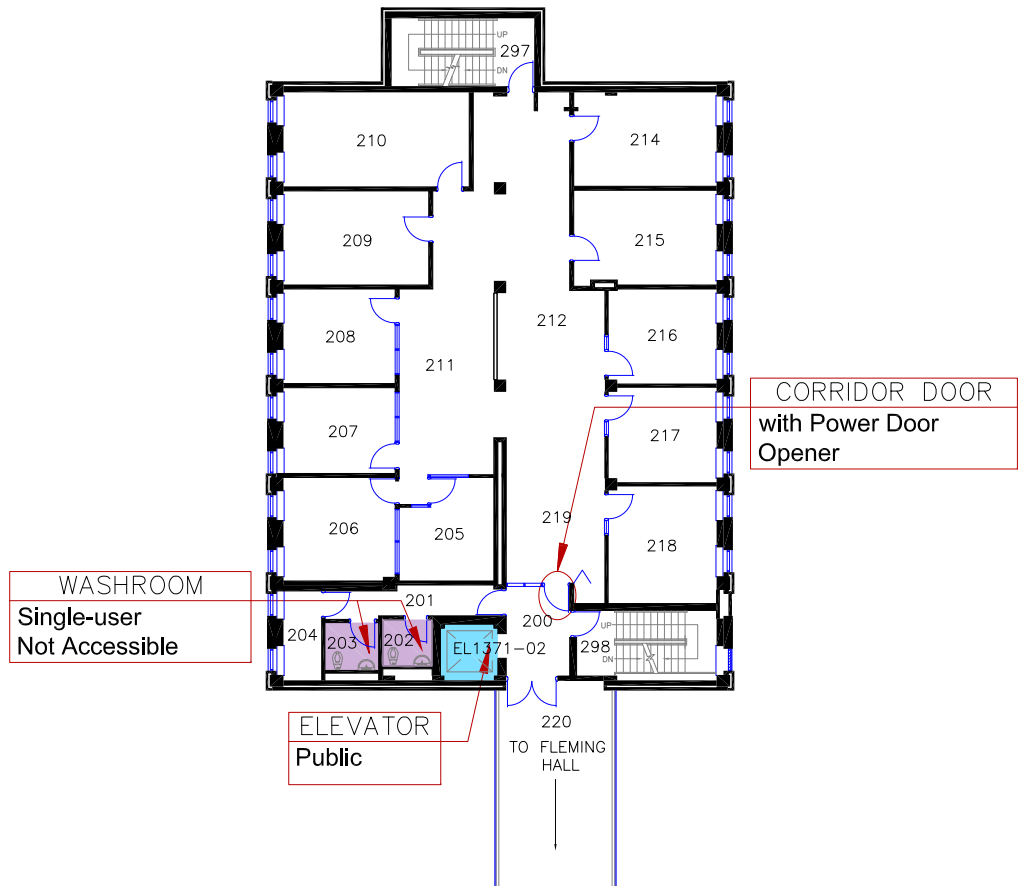

WASHROOM
 Single-user
 No Power Door

WASHROOM
 Single-user
 No Power Door

CORRIDOR DOOR
 with Power Door
 Opener

ELEVATOR
 Public

MAIN ENTRANCE
 78 FIFTH FIELD COMPANY LN
 Accessible with Power Door

	ACCESSIBLE		ENTRANCE
	BABY CHANGE TABLE		ELEVATOR
	ADULT CHANGE TABLE		WASHROOM – MULTI USER
	SHOWER		WASHROOM – SINGLE USER
			WASHROOM – GENDER NEUTRAL

Queen's University
 FLEMING HALL-POLLOCK WING
 BLDG. No. 137 **FIRST FLOOR PLAN**

WASHROOM
Single-user
Not Accessible

ELEVATOR
Public

CORRIDOR DOOR
with Power Door
Opener

	ACCESSIBLE		ENTRANCE
	BABY CHANGE TABLE		ELEVATOR
	ADULT CHANGE TABLE		WASHROOM – MULTI USER
	SHOWER		WASHROOM – SINGLE USER
			WASHROOM – GENDER NEUTRAL

Queen's University
FLEMING HALL-POLLOCK WING
BLDG. No. 137 SECOND FLOOR PLAN

	ACCESSIBLE		ENTRANCE
	BABY CHANGE TABLE		ELEVATOR
	ADULT CHANGE TABLE		WASHROOM – MULTI USER
	SHOWER		WASHROOM – SINGLE USER
			WASHROOM – GENDER NEUTRAL

	ACCESSIBLE		ENTRANCE
	BABY CHANGE TABLE		ELEVATOR
	ADULT CHANGE TABLE		WASHROOM – MULTI USER
	SHOWER		WASHROOM – SINGLE USER
			WASHROOM – GENDER NEUTRAL

Queen's University	
FLEMING HALL-POLLOCK WING	
BLDG. No. 137	FOURTH FLOOR PLAN