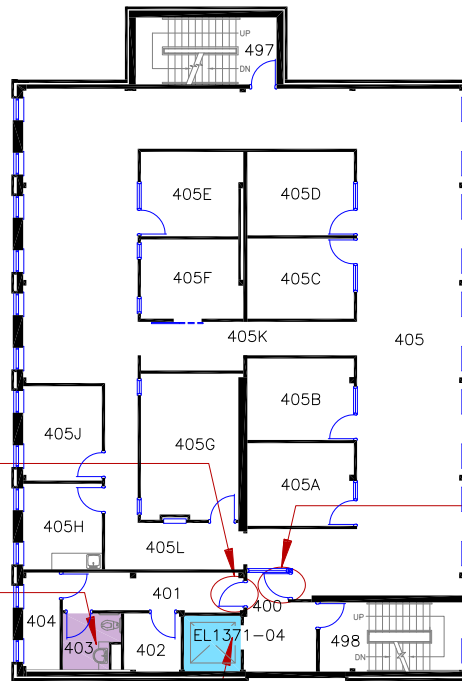

WASHROOM
 Single-user
 No Power Door

WASHROOM
 Single-user
 No Power Door

CORRIDOR DOOR
 with Power Door
 Opener

ELEVATOR
 Public

MAIN ENTRANCE
 78 FIFTH FIELD COMPANY LN
 Accessible with Power Door

	ACCESSIBLE		ENTRANCE
	BABY CHANGE TABLE		ELEVATOR
	ADULT CHANGE TABLE		WASHROOM – MULTI USER
	SHOWER		WASHROOM – SINGLE USER
			WASHROOM – GENDER NEUTRAL

Queen's University
 FLEMING HALL-POLLOCK WING
 BLDG. No. 137 **FIRST FLOOR PLAN**

WASHROOM
Single-user
Not Accessible

ELEVATOR
Public

CORRIDOR DOOR
with Power Door
Opener

	ACCESSIBLE		ENTRANCE
	BABY CHANGE TABLE		ELEVATOR
	ADULT CHANGE TABLE		WASHROOM – MULTI USER
	SHOWER		WASHROOM – SINGLE USER
			WASHROOM – GENDER NEUTRAL

Queen's University
FLEMING HALL-POLLOCK WING
BLDG. No. 137 SECOND FLOOR PLAN

	ACCESSIBLE		ENTRANCE
	BABY CHANGE TABLE		ELEVATOR
	ADULT CHANGE TABLE		WASHROOM – MULTI USER
	SHOWER		WASHROOM – SINGLE USER
			WASHROOM – GENDER NEUTRAL

Queen's University
 FLEMING HALL-POLLOCK WING
 BLDG. No. 137
 THIRD FLOOR PLAN

CORRIDOR DOOR
No Power Door Opener
Remains open

CORRIDOR DOOR
No Power Door Opener

WASHROOM
Single-user
Not Accessible

ELEVATOR
Public