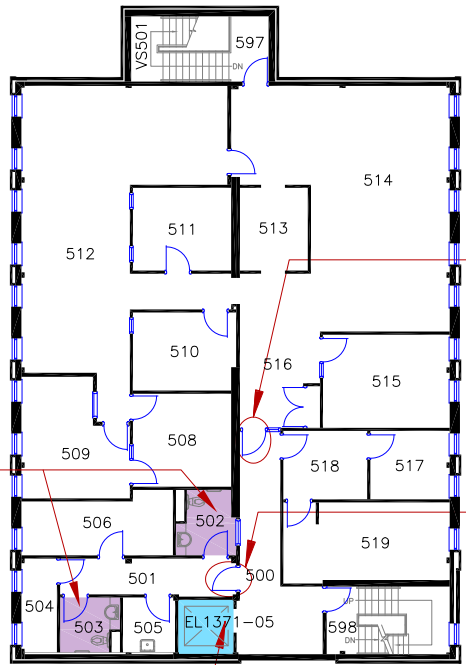

Queen's University
 FLEMING HALL-POLLOCK WING
 BLDG. No. 137 **FIRST FLOOR PLAN**

WASHROOM
Single-user
Not Accessible

ELEVATOR
Public

CORRIDOR DOOR
with Power Door
Opener

	ACCESSIBLE		ENTRANCE
	BABY CHANGE TABLE		ELEVATOR
	ADULT CHANGE TABLE		WASHROOM – MULTI USER
	SHOWER		WASHROOM – SINGLE USER
			WASHROOM – GENDER NEUTRAL

Queen's University
FLEMING HALL-POLLOCK WING
BLDG. No. 137 SECOND FLOOR PLAN

	ACCESSIBLE		ENTRANCE
	BABY CHANGE TABLE		ELEVATOR
	ADULT CHANGE TABLE		WASHROOM – MULTI USER
	SHOWER		WASHROOM – SINGLE USER
			WASHROOM – GENDER NEUTRAL

Queen's University
 FLEMING HALL-POLLOCK WING
 BLDG. No. 137
 THIRD FLOOR PLAN

CORRIDOR DOOR
No Power Door Opener
Remains open

CORRIDOR DOOR
No Power Door Opener

WASHROOM
Single-user
Not Accessible

ELEVATOR
Public

	ACCESSIBLE		ENTRANCE
	BABY CHANGE TABLE		ELEVATOR
	ADULT CHANGE TABLE		WASHROOM – MULTI USER
	SHOWER		WASHROOM – SINGLE USER
			WASHROOM – GENDER NEUTRAL

Queen's University	
FLEMING HALL-POLLOCK WING	
BLDG. No. 137	FOURTH FLOOR PLAN