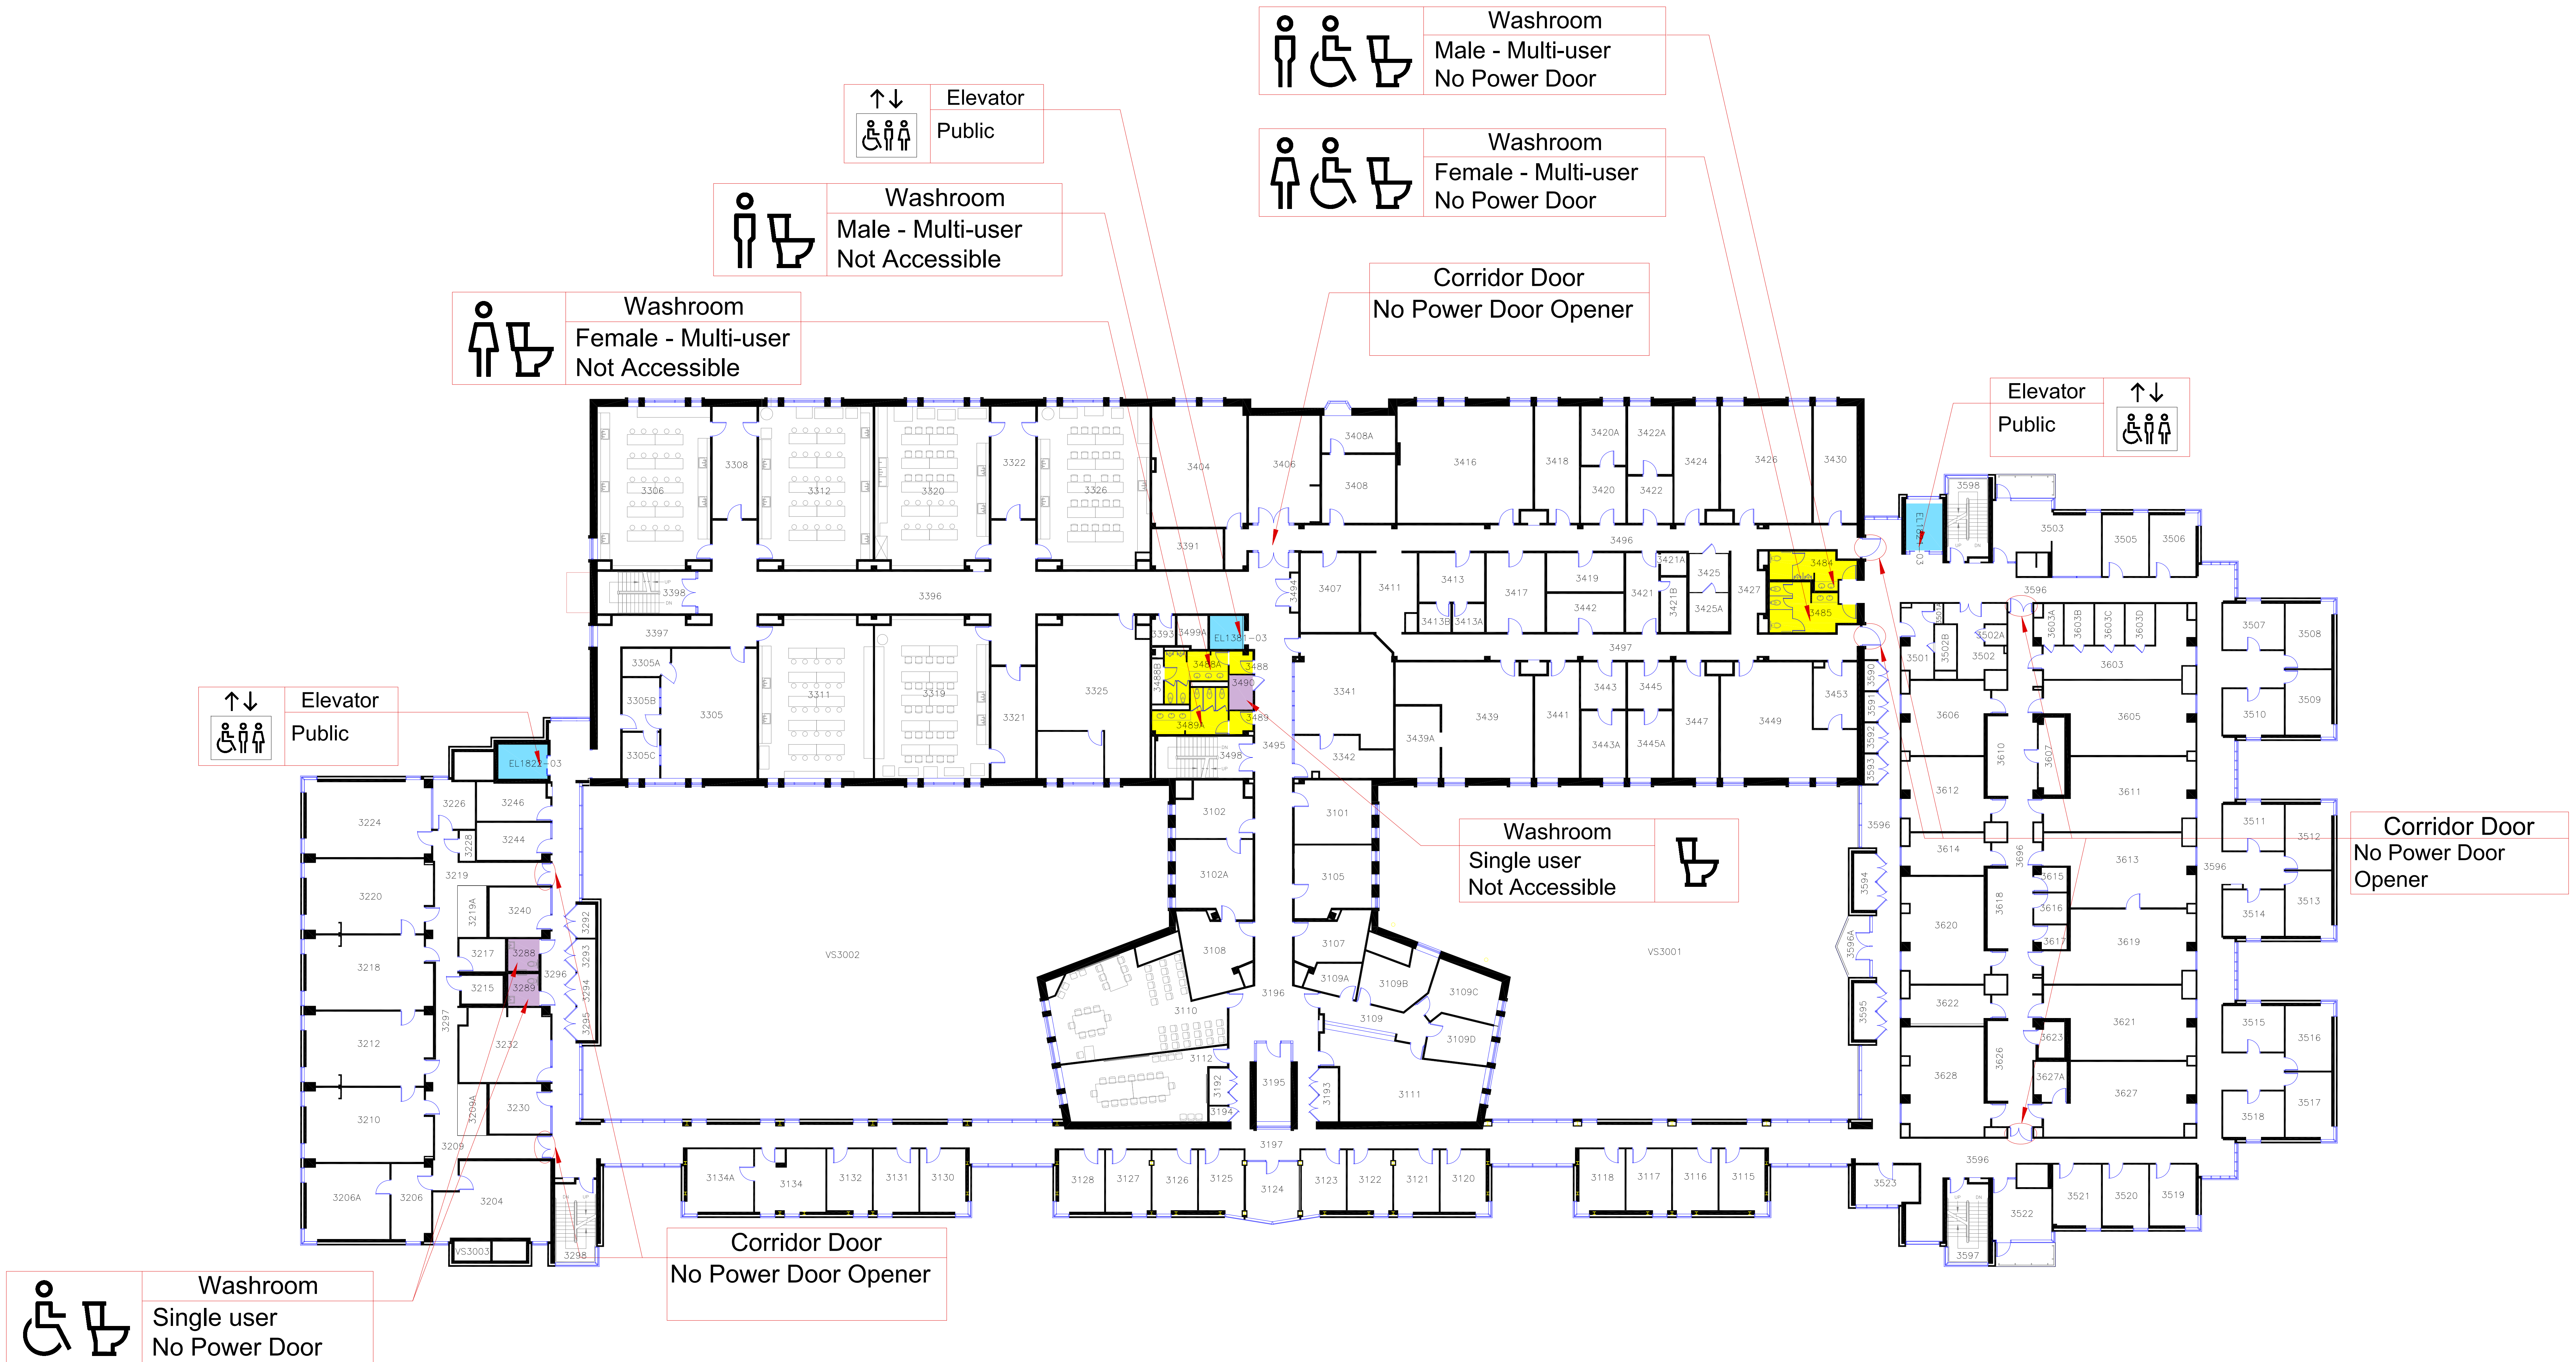

Accessible Entrance
106 Barrie Street
Accessible with Power Door

Elevator
Public

Corridor Door
No Power Door
Opener

Washroom
Single user
with Power Door
restricted access

Corridor Door
No Power Door
Opener

Classroom Doors
With Power Door
Openers

Accessible Entrance
Accessible with Power Door
on Arch Street

Washroom
Single user
with Power Door
restricted access

Entrance	Baby Change Table	Elevator
Accessible	Adult Change Table	Washroom - Multi-User
Shower	Urinal	Washroom - Single User
		Washroom - Gender Neutral

 Entrance	 Baby Change Table	 Elevator
 Accessible	 Adult Change Table	 Washroom - Multi-User
 Shower	 Urinal	 Washroom - Single User
		 Washroom - Gender Neutral

North

Scale

Queen's University

Biosciences Complex – Earl Hall

BLDG. No. 138 Lower Level Floor Plan

Queen's University
 Biosciences Complex – Earl Hall
 BLDG. No. 138
 Level 2 Floor Plan

Washroom
 Single user
 No Power Door

Washroom
 Female - Multi-user
 Not Accessible