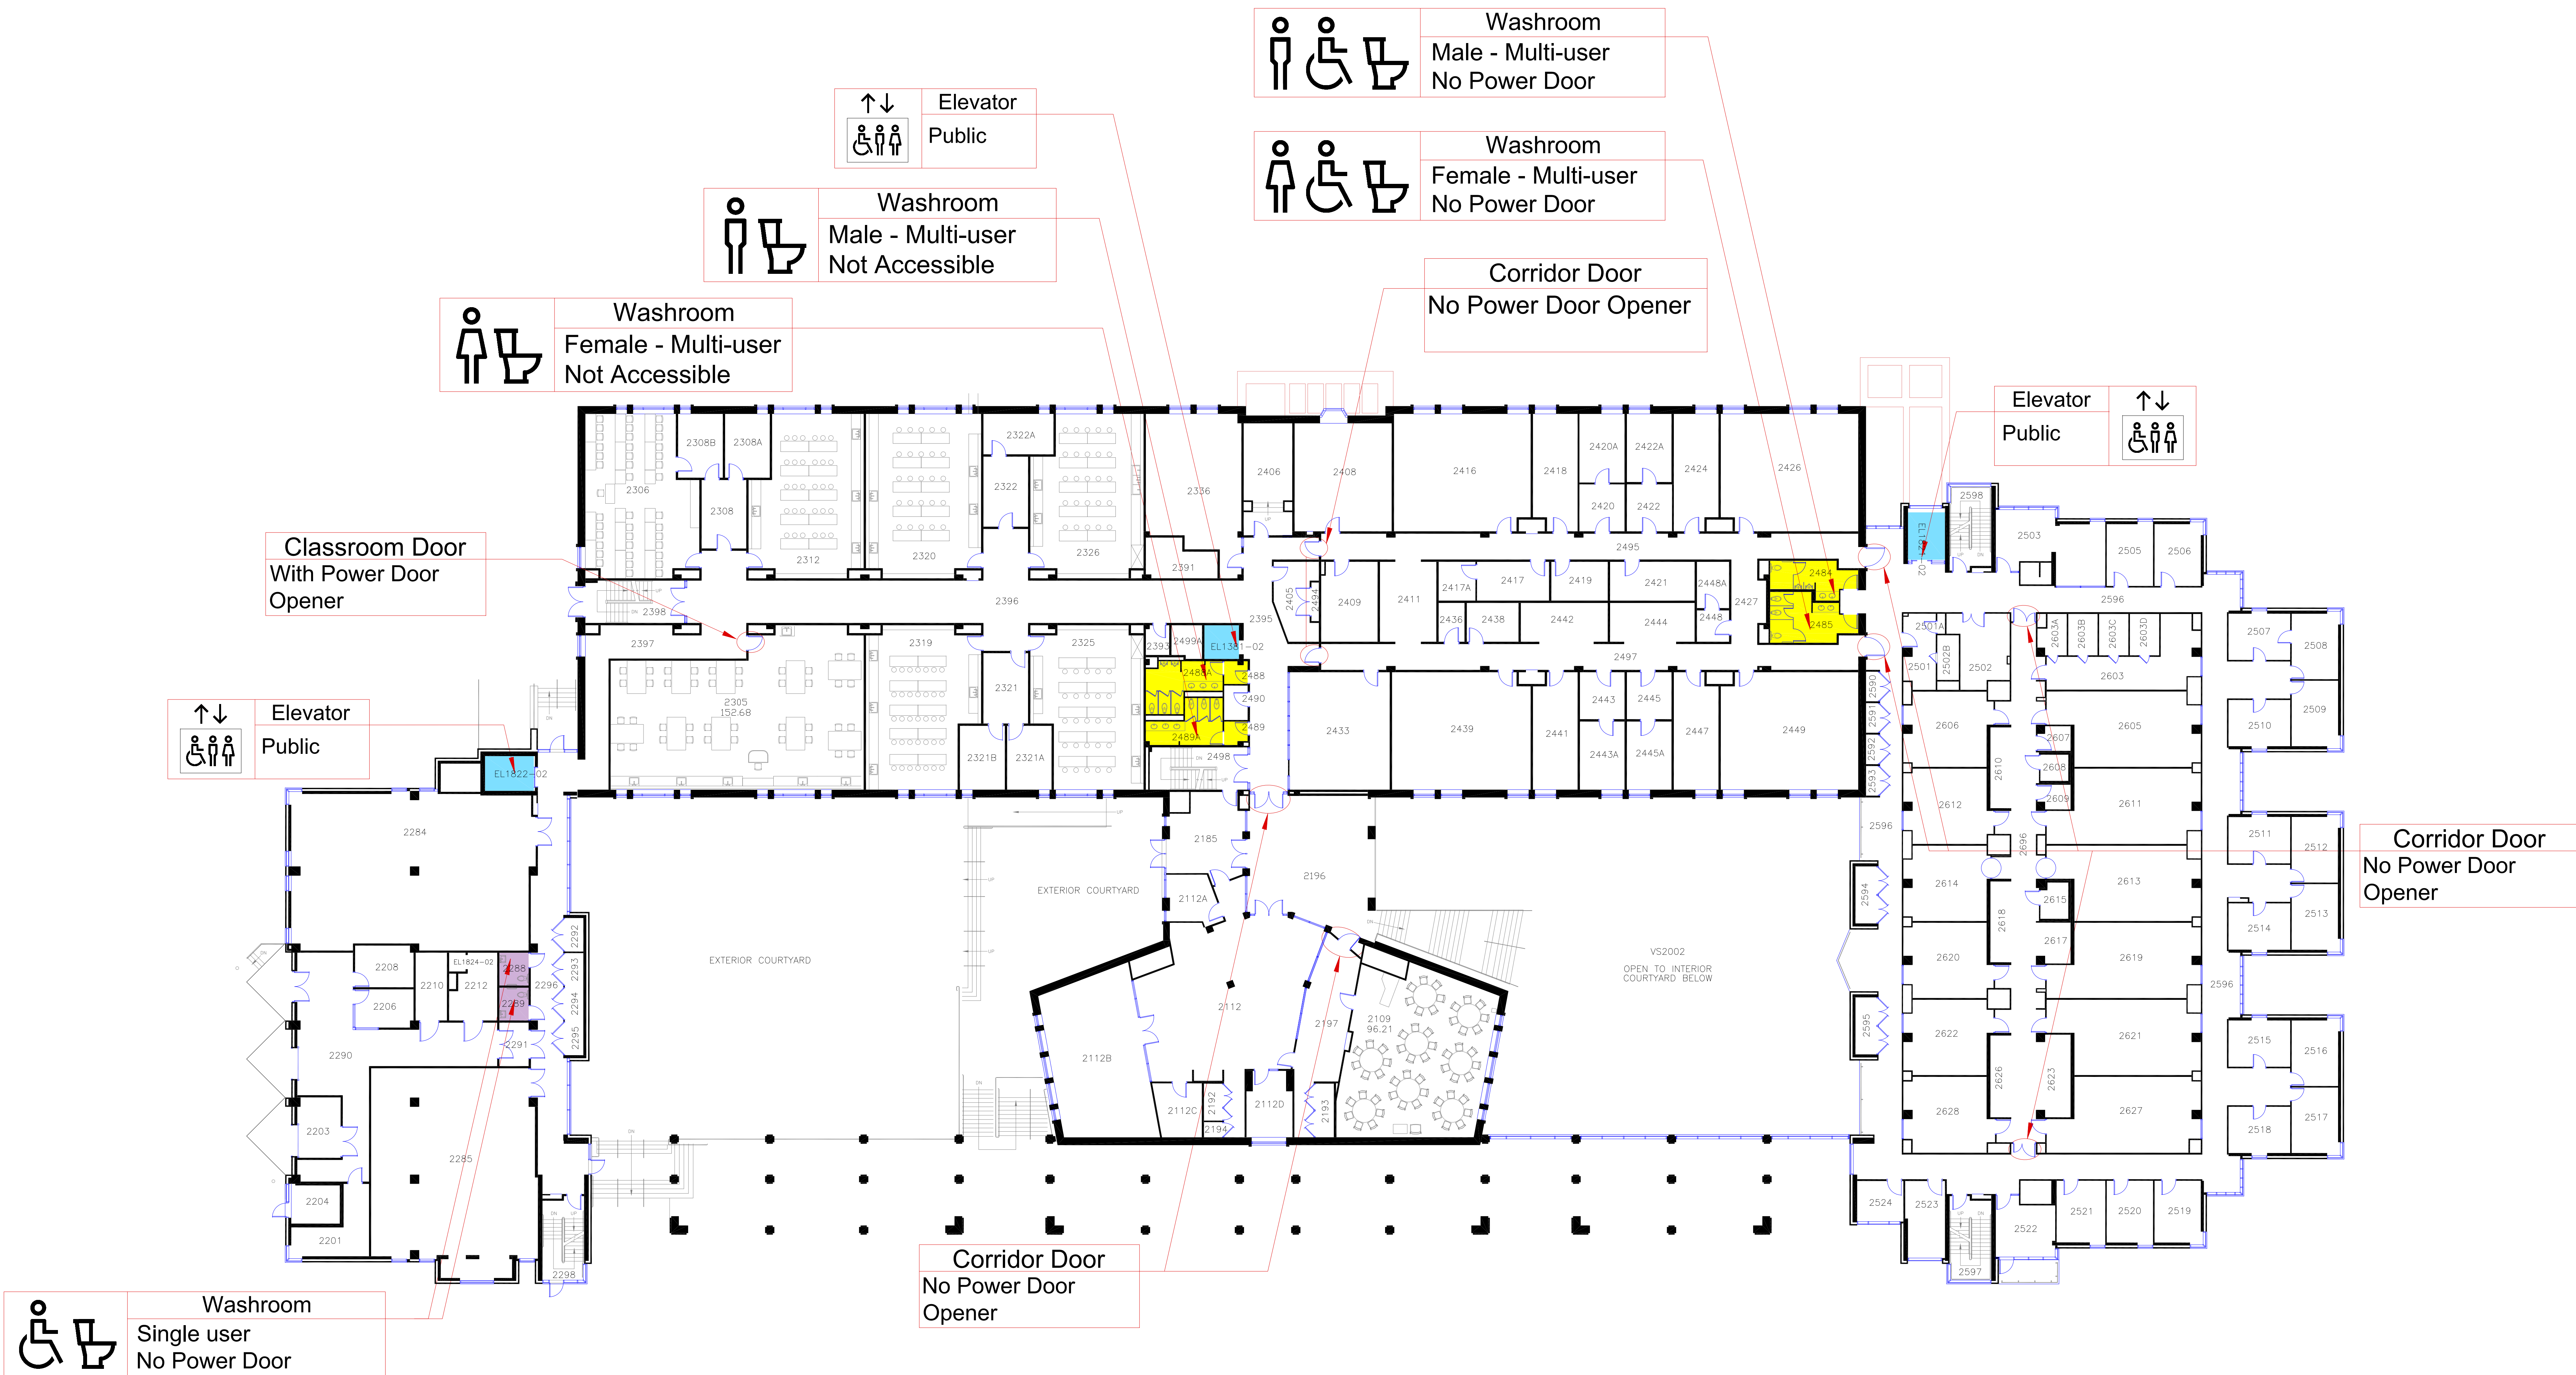

Accessible Entrance
106 Barrie Street
Accessible with Power Door

Elevator
Public

Corridor Door
No Power Door
Opener

Washroom
Single user
with Power Door
restricted access

Corridor Door
No Power Door
Opener

Classroom Doors
With Power Door
Openers

Accessible Entrance
Accessible with Power Door
on Arch Street

Washroom
Single user
with Power Door
restricted access

Entrance	Baby Change Table	Elevator
Accessible	Adult Change Table	Washroom - Multi-User
Shower	Urinal	Washroom - Single User
		Washroom - Gender Neutral

 Entrance	 Baby Change Table	 Elevator
 Accessible	 Adult Change Table	 Washroom - Multi-User
 Shower	 Urinal	 Washroom - Single User
		 Washroom - Gender Neutral

North

Scale

Queen's University

Biosciences Complex – Earl Hall

BLDG. No. 138 Lower Level Floor Plan

Queen's University
 Biosciences Complex – Earl Hall
 BLDG. No. 138
 Level 2 Floor Plan

Washroom
 Single user
 No Power Door

Washroom
 Female - Multi-user
 Not Accessible