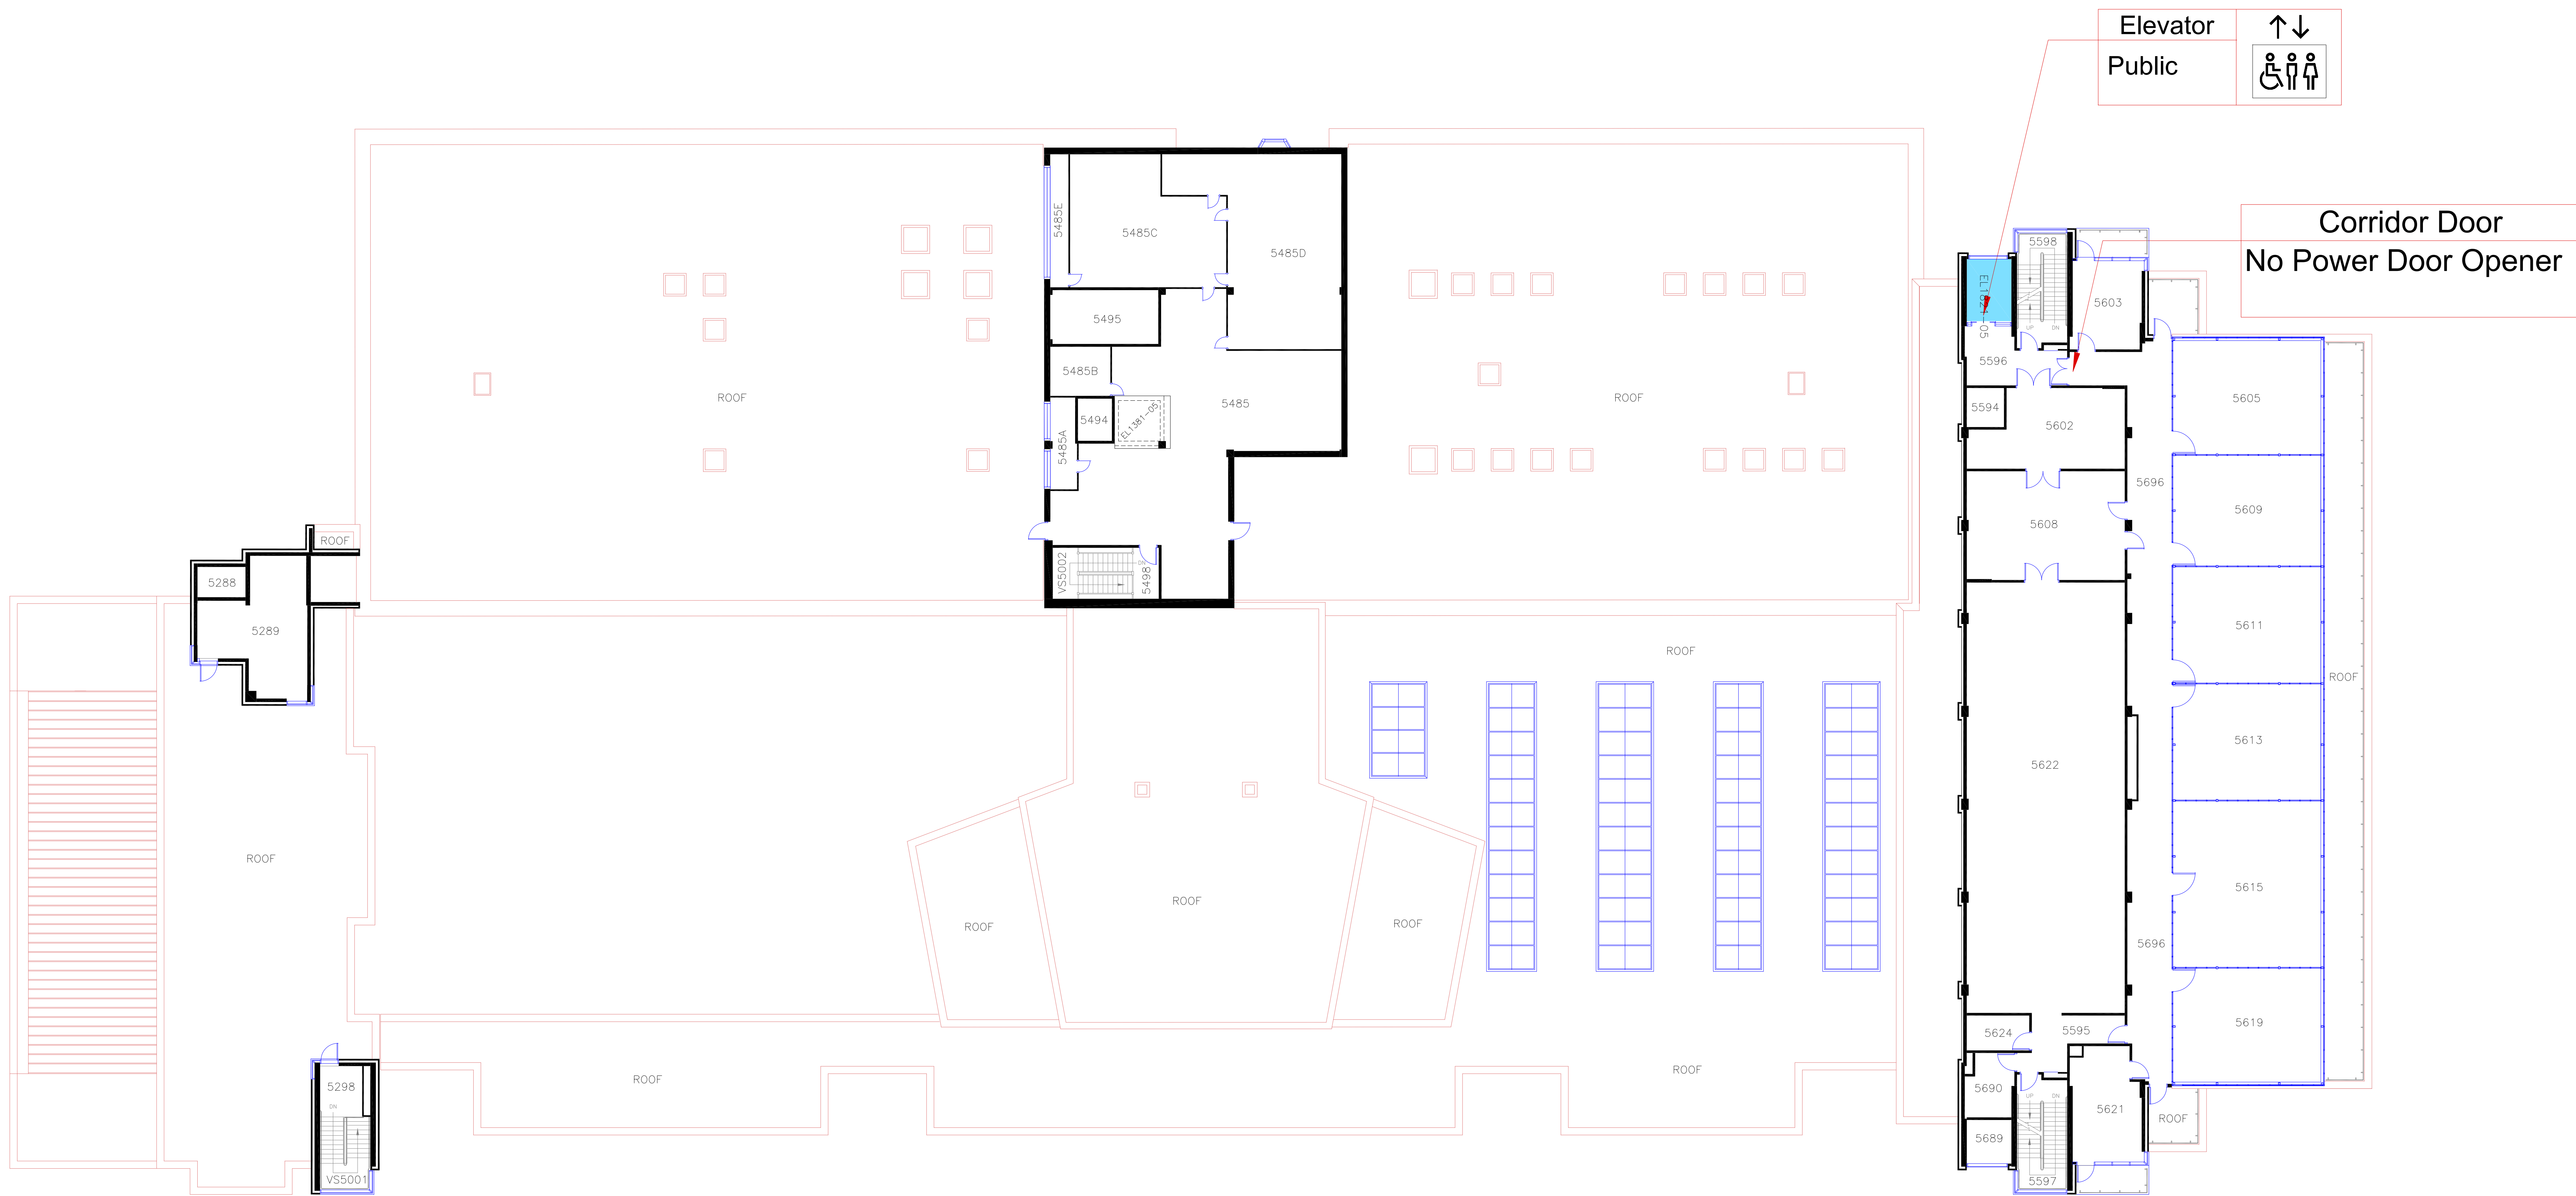

Accessible Entrance
106 Barrie Street
Accessible with Power Door

Elevator
Public

Corridor Door
No Power Door
Opener

Washroom
Single user
with Power Door
restricted access

Corridor Door
No Power Door
Opener

Washroom
Female - Multi-user
No Power Door

Corridor Door
No Power Door Opener

Corridor Door
No Power Door Opener

Elevator
Public

Corridor Door
No Power Door Opener

↑↓ Elevator
Public

Entrance	Baby Change Table	Elevator
Accessible	Adult Change Table	Washroom - Multi-User
Shower	Urinal	Washroom - Single User
		Washroom - Gender Neutral

Queen's University
 Biosciences Complex – Earl Hall
 BLDG. No. 138 Level 4 Floor Plan

Elevator
Public

Corridor Door
No Power Door Opener

Entrance	Baby Change Table	Elevator
Accessible	Adult Change Table	Washroom - Multi-User
Shower	Urinal	Washroom - Single User
		Washroom - Gender Neutral