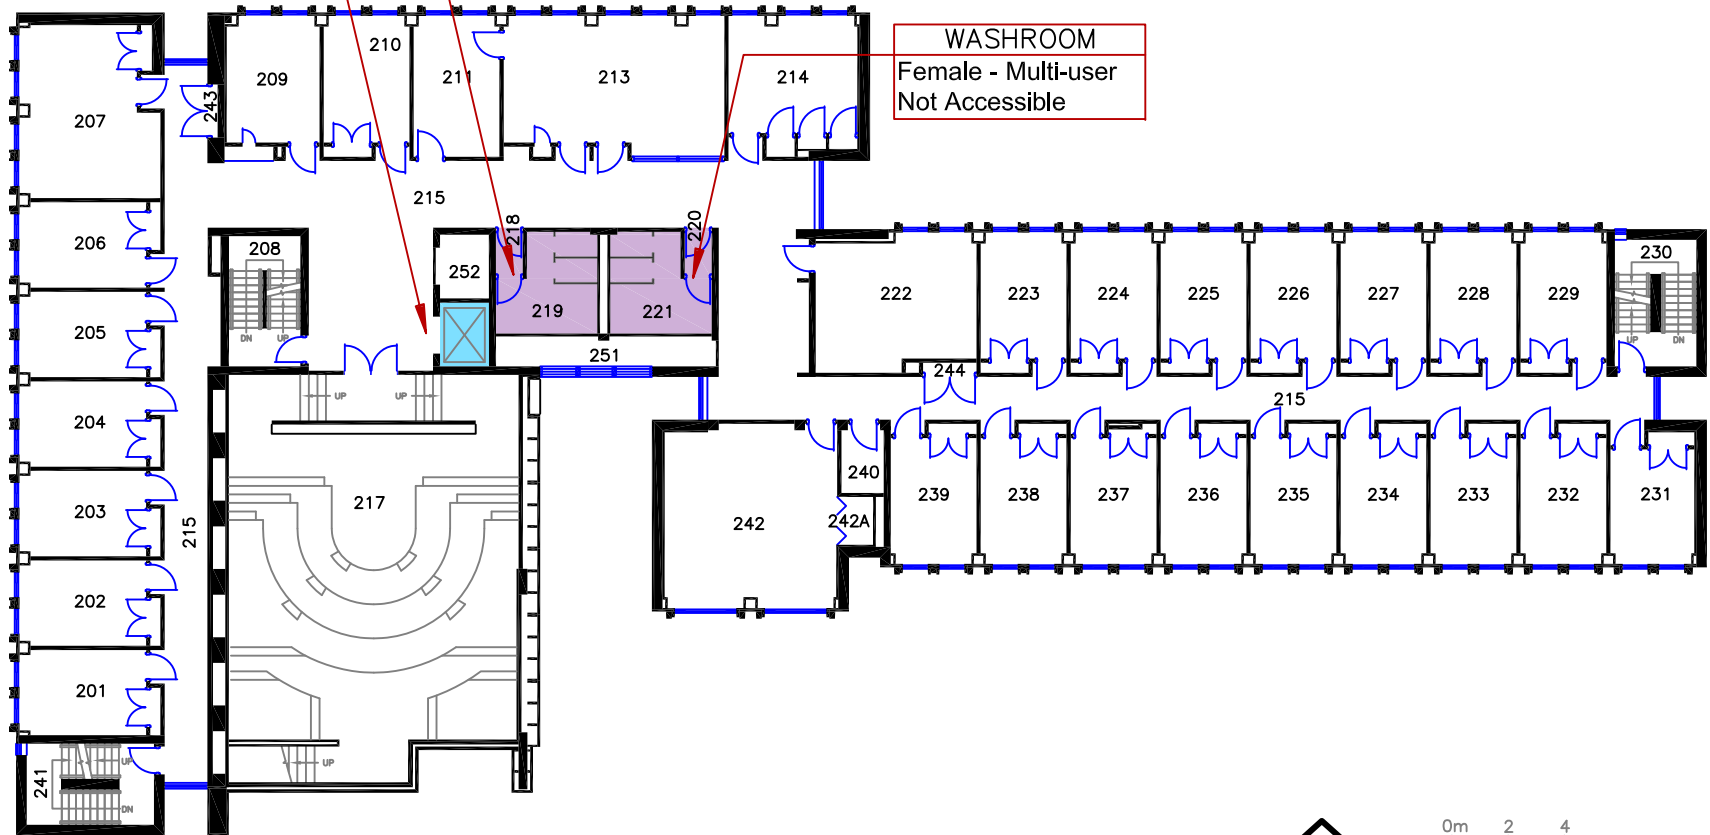

Queen's University

JOHN WATSON HALL

BLDG. No. 142 BASEMENT FLOOR PLAN

WASHROOM
Male - Multi-user
Not Accessible

ELEVATOR
Public

WASHROOM
Female - Multi-user
Not Accessible

-  ACCESSIBLE ENTRANCE with Power Door Opener
-  ELEVATOR
-  WASHROOM - ACCESSIBLE
-  WASHROOM - NOT ACCESSIBLE

LEGEND

Queen's University	
JOHN WATSON HALL	
BLDG. No. 142	SECOND FLOOR PLAN

WASHROOM
Male - Multi-user
Not Accessible

ELEVATOR
Public

WASHROOM
Female - Multi-user
Not Accessible

- ACCESSIBLE ENTRANCE with Power Door Opener
- ELEVATOR
- WASHROOM - ACCESSIBLE
- WASHROOM - NOT ACCESSIBLE

LEGEND

Queen's University	
JOHN WATSON HALL	
BLDG. No. 142	THIRD FLOOR PLAN

WASHROOM
Male - Multi-user
Not Accessible

ELEVATOR
Public

WASHROOM
Female - Multi-user
Not Accessible

-  ACCESSIBLE ENTRANCE with Power Door Opener
-  ELEVATOR
-  WASHROOM - ACCESSIBLE
-  WASHROOM - NOT ACCESSIBLE