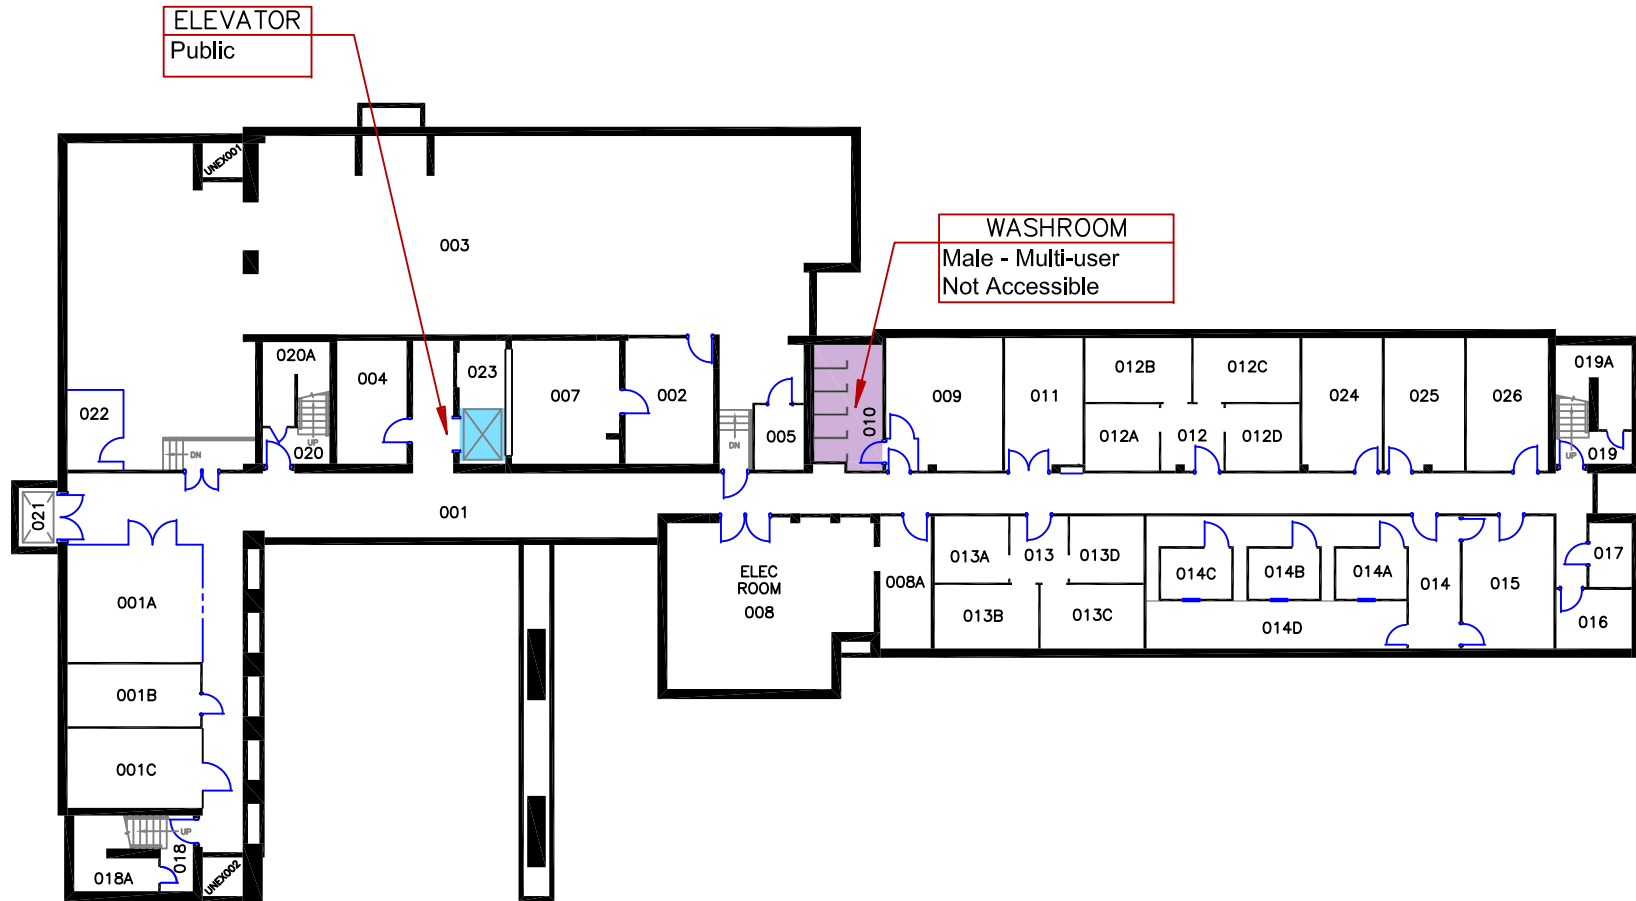

WASHROOM
Female - Single-user
Not Accessible

ELEVATOR
Public

WASHROOM
Single-user
No Power Door

NOTE
No "Washroom" / "Accessible"
Signage the on door
Lavatory handicap enabled

WASHROOM
Male - Multi-user
Not Accessible

MAIN ENTRANCE
49 BADER LANE
Accessible with Power Door

- ACCESSIBLE ENTRANCE with Power Door Opener
- ELEVATOR
- WASHROOM - ACCESSIBLE
- WASHROOM - NOT ACCESSIBLE

LEGEND

Queen's University

JOHN WATSON HALL

BLDG. No. 142 FIRST FLOOR PLAN

ELEVATOR
Public

WASHROOM
Male - Multi-user
Not Accessible

-  ACCESSIBLE ENTRANCE
with Power Door Opener
-  ELEVATOR
-  WASHROOM - ACCESSIBLE
-  WASHROOM - NOT ACCESSIBLE

LEGEND

Queen's University

JOHN WATSON HALL

BLDG. No. 142 BASEMENT FLOOR PLAN

WASHROOM
Male - Multi-user
Not Accessible

ELEVATOR
Public

WASHROOM
Female - Multi-user
Not Accessible

-  ACCESSIBLE ENTRANCE with Power Door Opener
-  ELEVATOR
-  WASHROOM - ACCESSIBLE
-  WASHROOM - NOT ACCESSIBLE