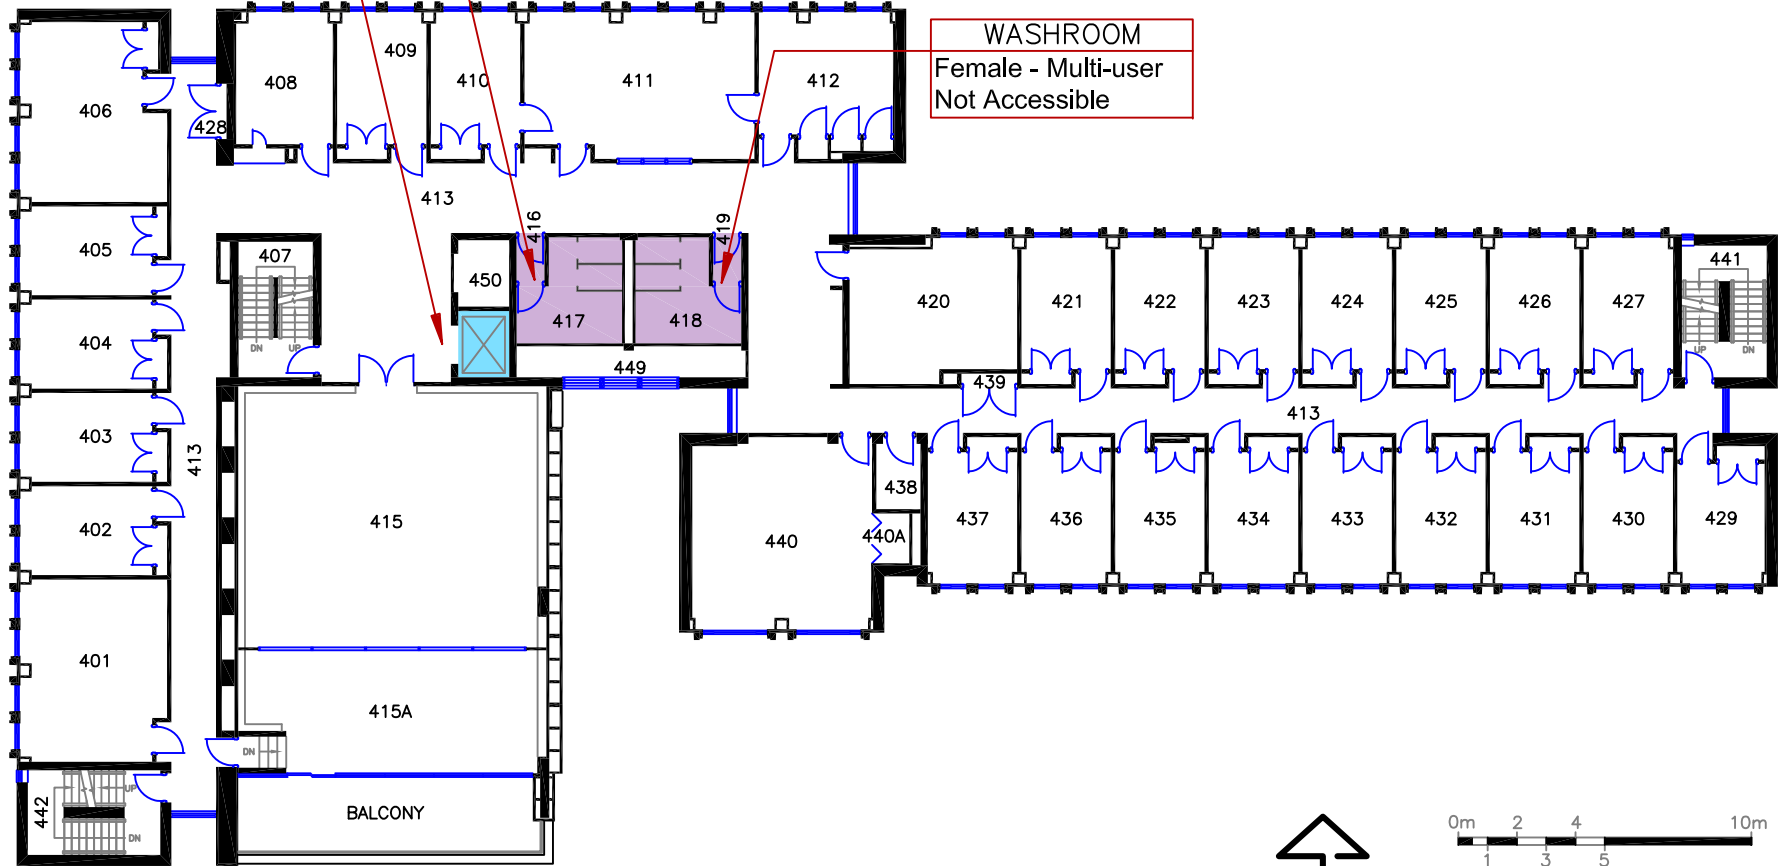

Queen's University

JOHN WATSON HALL

BLDG. No. 142 BASEMENT FLOOR PLAN

WASHROOM
Male - Multi-user
Not Accessible

ELEVATOR
Public

WASHROOM
Female - Multi-user
Not Accessible

-  ACCESSIBLE ENTRANCE with Power Door Opener
-  ELEVATOR
-  WASHROOM - ACCESSIBLE
-  WASHROOM - NOT ACCESSIBLE

LEGEND

Queen's University	
JOHN WATSON HALL	
BLDG. No. 142	SECOND FLOOR PLAN

WASHROOM
Male - Multi-user
Not Accessible

ELEVATOR
Public

WASHROOM
Female - Multi-user
Not Accessible

- ACCESSIBLE ENTRANCE with Power Door Opener
- ELEVATOR
- WASHROOM - ACCESSIBLE
- WASHROOM - NOT ACCESSIBLE

LEGEND

Queen's University	
JOHN WATSON HALL	
BLDG. No. 142	THIRD FLOOR PLAN

WASHROOM
Male - Multi-user
Not Accessible

ELEVATOR
Public

WASHROOM
Female - Multi-user
Not Accessible

-  ACCESSIBLE ENTRANCE with Power Door Opener
-  ELEVATOR
-  WASHROOM - ACCESSIBLE
-  WASHROOM - NOT ACCESSIBLE

LEGEND

Queen's University	
JOHN WATSON HALL	
BLDG. No. 142	FOURTH FLOOR PLAN

WASHROOM
Male - Multi-user
Not Accessible

ELEVATOR
Public

WASHROOM
Female - Multi-user
Not Accessible

- ACCESSIBLE ENTRANCE with Power Door Opener
- ELEVATOR
- WASHROOM - ACCESSIBLE
- WASHROOM - NOT ACCESSIBLE