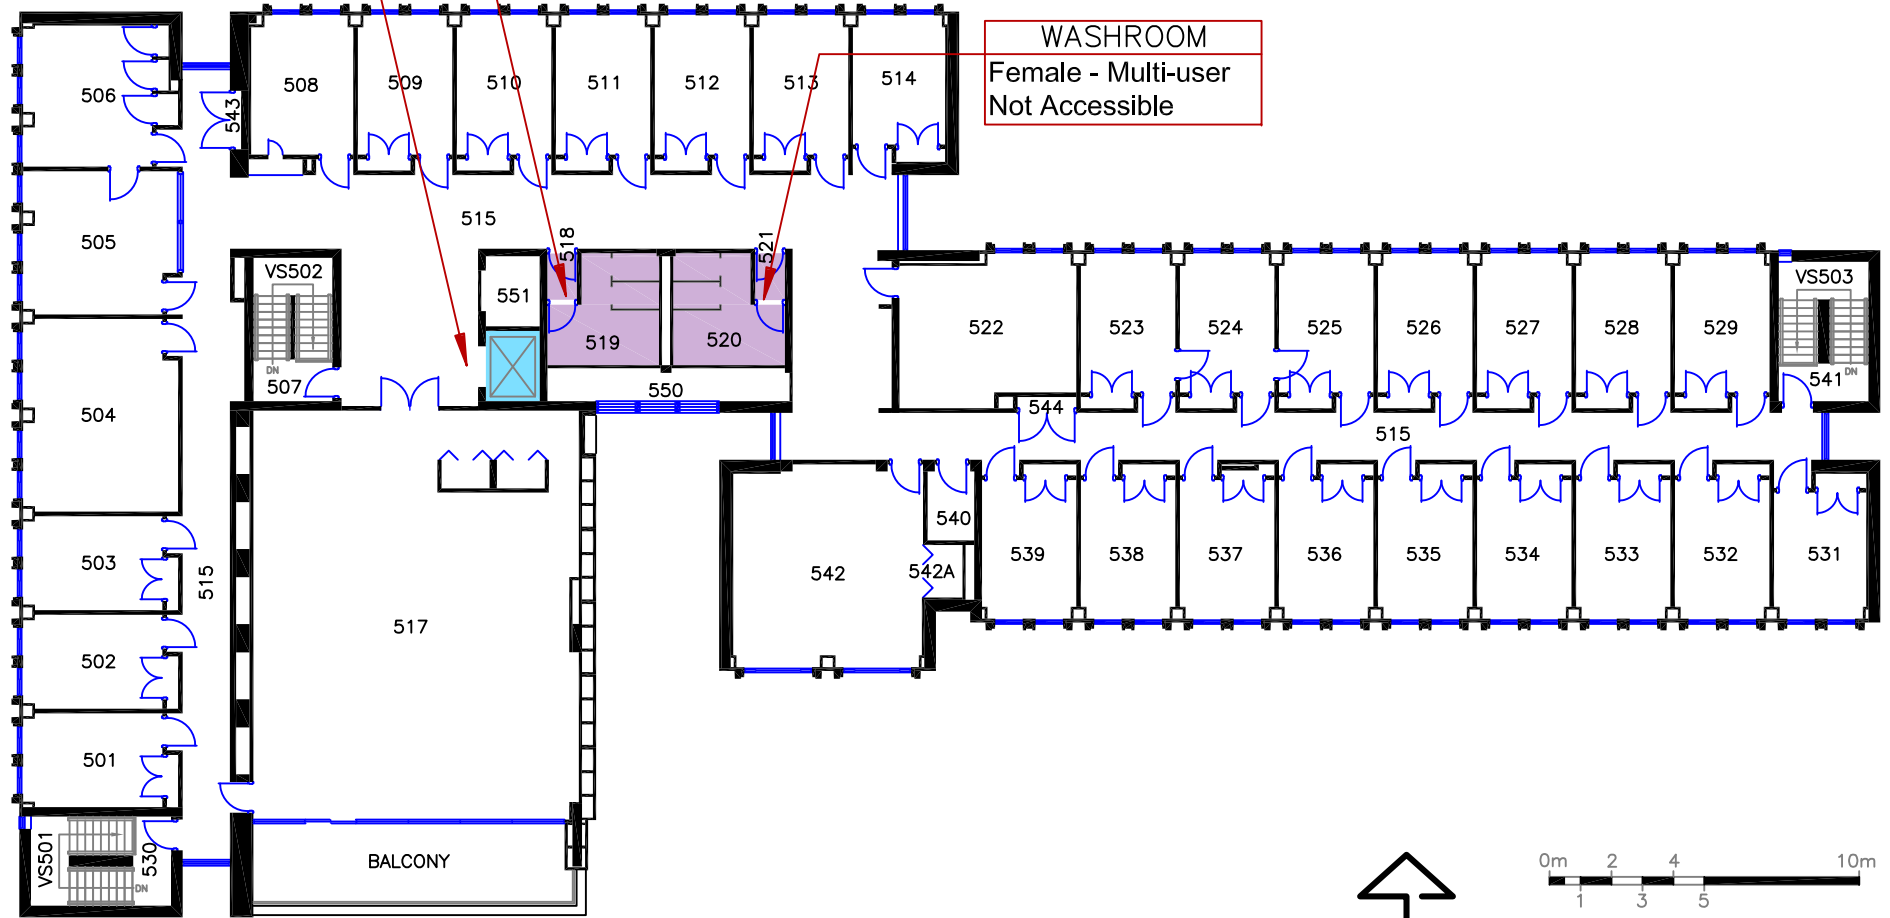

Queen's University

JOHN WATSON HALL

BLDG. No. 142 BASEMENT FLOOR PLAN

WASHROOM
Male - Multi-user
Not Accessible

ELEVATOR
Public

WASHROOM
Female - Multi-user
Not Accessible

-  ACCESSIBLE ENTRANCE with Power Door Opener
-  ELEVATOR
-  WASHROOM - ACCESSIBLE
-  WASHROOM - NOT ACCESSIBLE

LEGEND

Queen's University	
JOHN WATSON HALL	
BLDG. No. 142	SECOND FLOOR PLAN

WASHROOM
Male - Multi-user
Not Accessible

ELEVATOR
Public

WASHROOM
Female - Multi-user
Not Accessible

- ACCESSIBLE ENTRANCE with Power Door Opener
- ELEVATOR
- WASHROOM - ACCESSIBLE
- WASHROOM - NOT ACCESSIBLE

LEGEND

Queen's University	
JOHN WATSON HALL	
BLDG. No. 142	THIRD FLOOR PLAN

WASHROOM
Male - Multi-user
Not Accessible

ELEVATOR
Public

WASHROOM
Female - Multi-user
Not Accessible

-  ACCESSIBLE ENTRANCE with Power Door Opener
-  ELEVATOR
-  WASHROOM - ACCESSIBLE
-  WASHROOM - NOT ACCESSIBLE

LEGEND

Queen's University	
JOHN WATSON HALL	
BLDG. No. 142	FOURTH FLOOR PLAN

WASHROOM
Male - Multi-user
Not Accessible

ELEVATOR
Public

WASHROOM
Female - Multi-user
Not Accessible

- ACCESSIBLE ENTRANCE with Power Door Opener
- ELEVATOR
- WASHROOM - ACCESSIBLE
- WASHROOM - NOT ACCESSIBLE