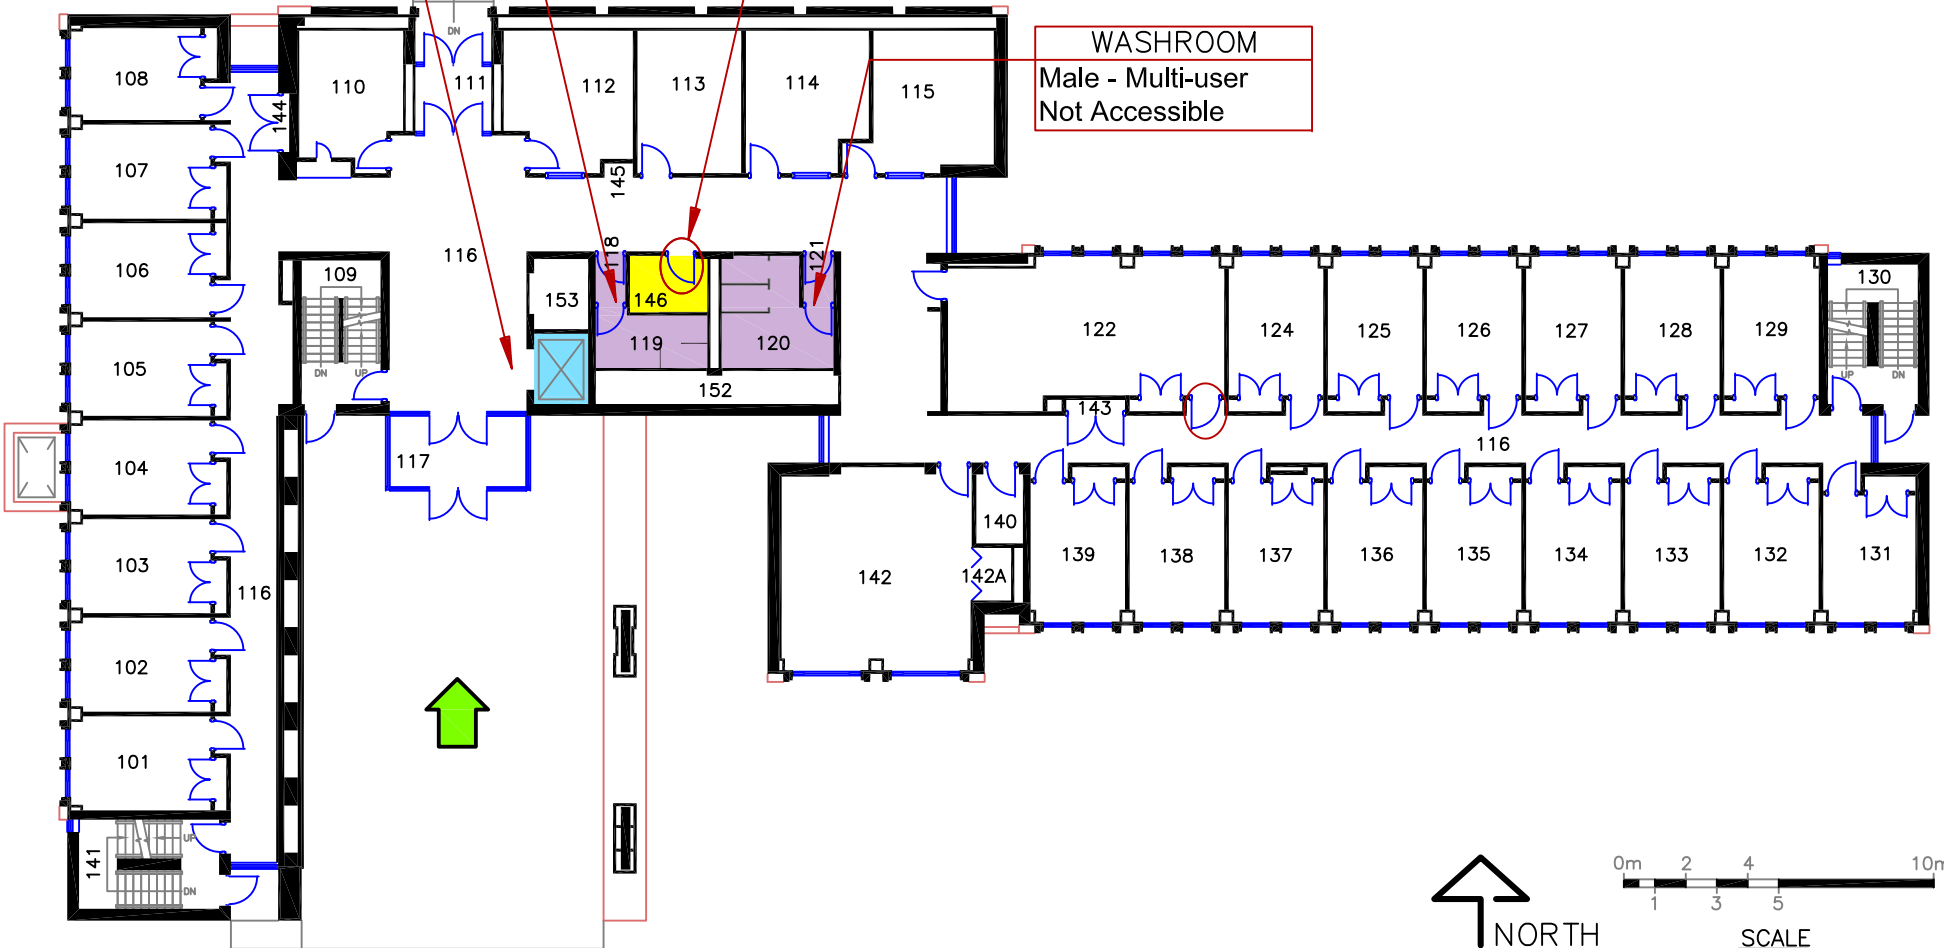

WASHROOM
Female - Single-user
Not Accessible

ELEVATOR
Public

WASHROOM
Single-user
No Power Door

NOTE
No "Washroom" / "Accessible"
Signage the on door
Lavatory handicap enabled

WASHROOM
Male - Multi-user
Not Accessible

MAIN ENTRANCE
49 BADER LANE
Accessible with Power Door

- ACCESSIBLE ENTRANCE with Power Door Opener
- ELEVATOR
- WASHROOM - ACCESSIBLE
- WASHROOM - NOT ACCESSIBLE

LEGEND

Queen's University

JOHN WATSON HALL

BLDG. No. 142 FIRST FLOOR PLAN

ELEVATOR
Public

WASHROOM
Male - Multi-user
Not Accessible

-  ACCESSIBLE ENTRANCE
with Power Door Opener
-  ELEVATOR
-  WASHROOM - ACCESSIBLE
-  WASHROOM - NOT ACCESSIBLE

LEGEND

Queen's University

JOHN WATSON HALL

BLDG. No. 142 BASEMENT FLOOR PLAN

WASHROOM
Male - Multi-user
Not Accessible

ELEVATOR
Public

WASHROOM
Female - Multi-user
Not Accessible

-  ACCESSIBLE ENTRANCE with Power Door Opener
-  ELEVATOR
-  WASHROOM - ACCESSIBLE
-  WASHROOM - NOT ACCESSIBLE