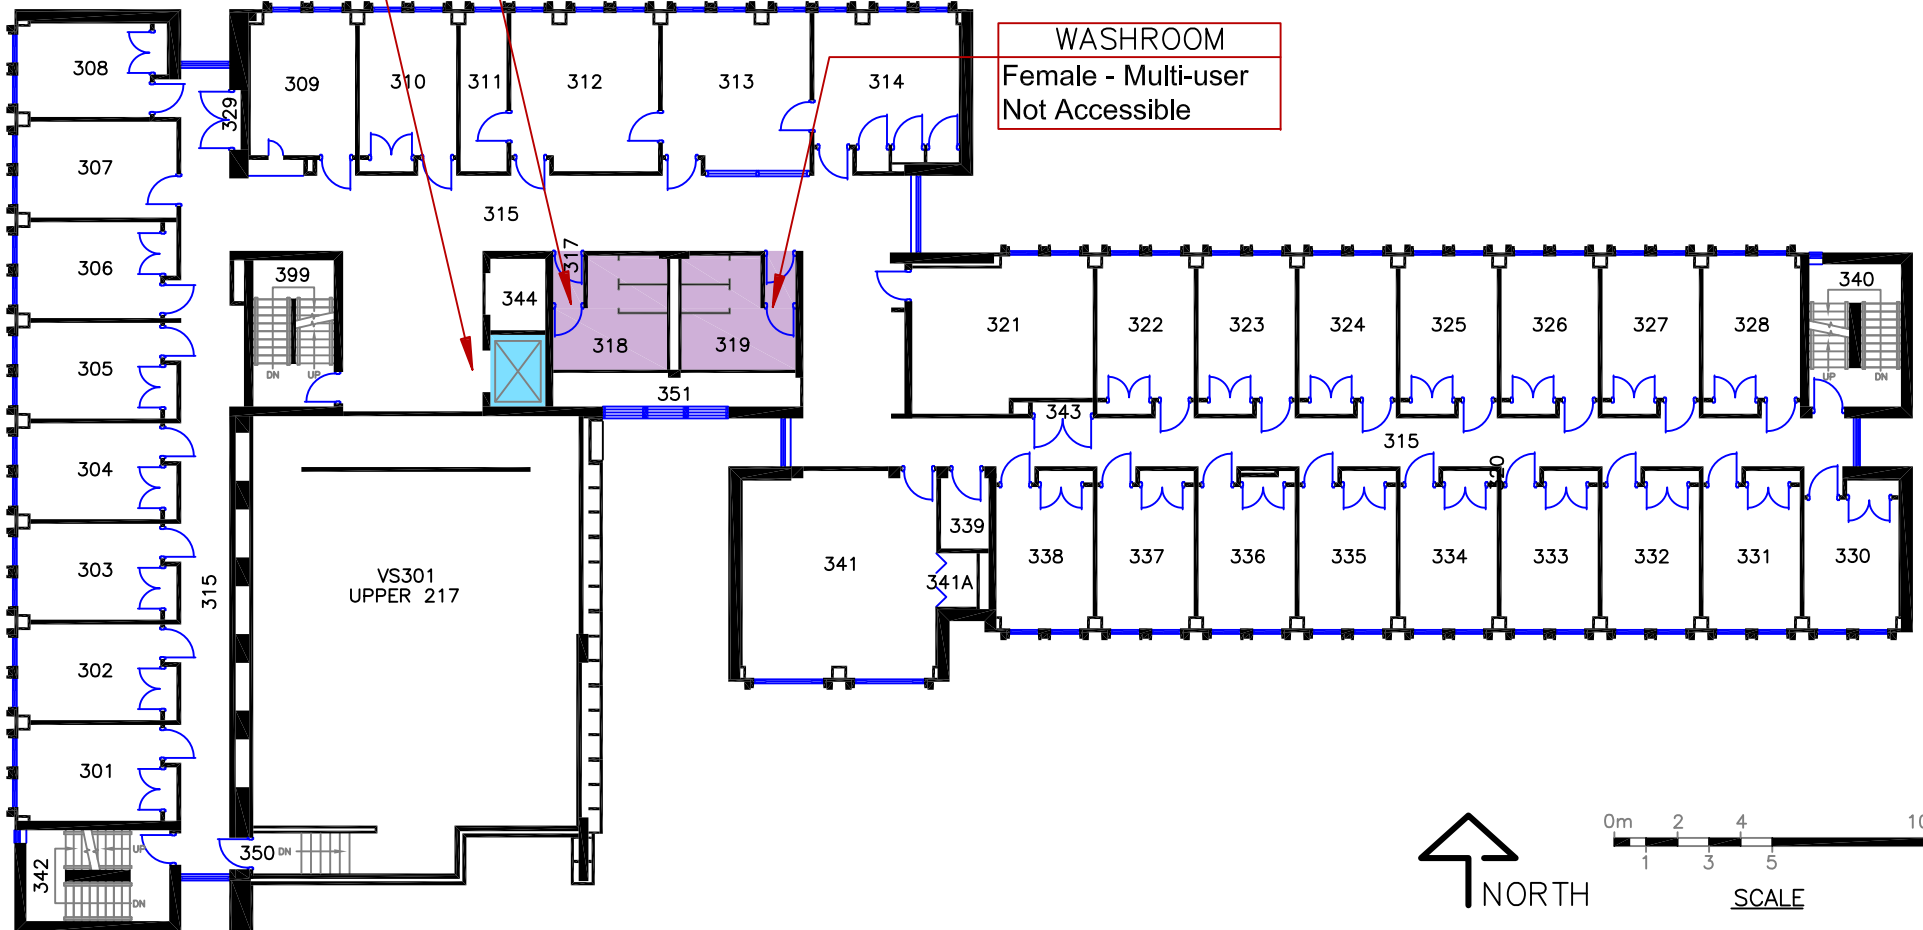

Queen's University

JOHN WATSON HALL

BLDG. No. 142 BASEMENT FLOOR PLAN

WASHROOM
Male - Multi-user
Not Accessible

ELEVATOR
Public

WASHROOM
Female - Multi-user
Not Accessible

-  ACCESSIBLE ENTRANCE with Power Door Opener
-  ELEVATOR
-  WASHROOM - ACCESSIBLE
-  WASHROOM - NOT ACCESSIBLE

LEGEND

Queen's University	
JOHN WATSON HALL	
BLDG. No. 142	SECOND FLOOR PLAN

WASHROOM
Male - Multi-user
Not Accessible

ELEVATOR
Public

WASHROOM
Female - Multi-user
Not Accessible

- ACCESSIBLE ENTRANCE with Power Door Opener
- ELEVATOR
- WASHROOM - ACCESSIBLE
- WASHROOM - NOT ACCESSIBLE