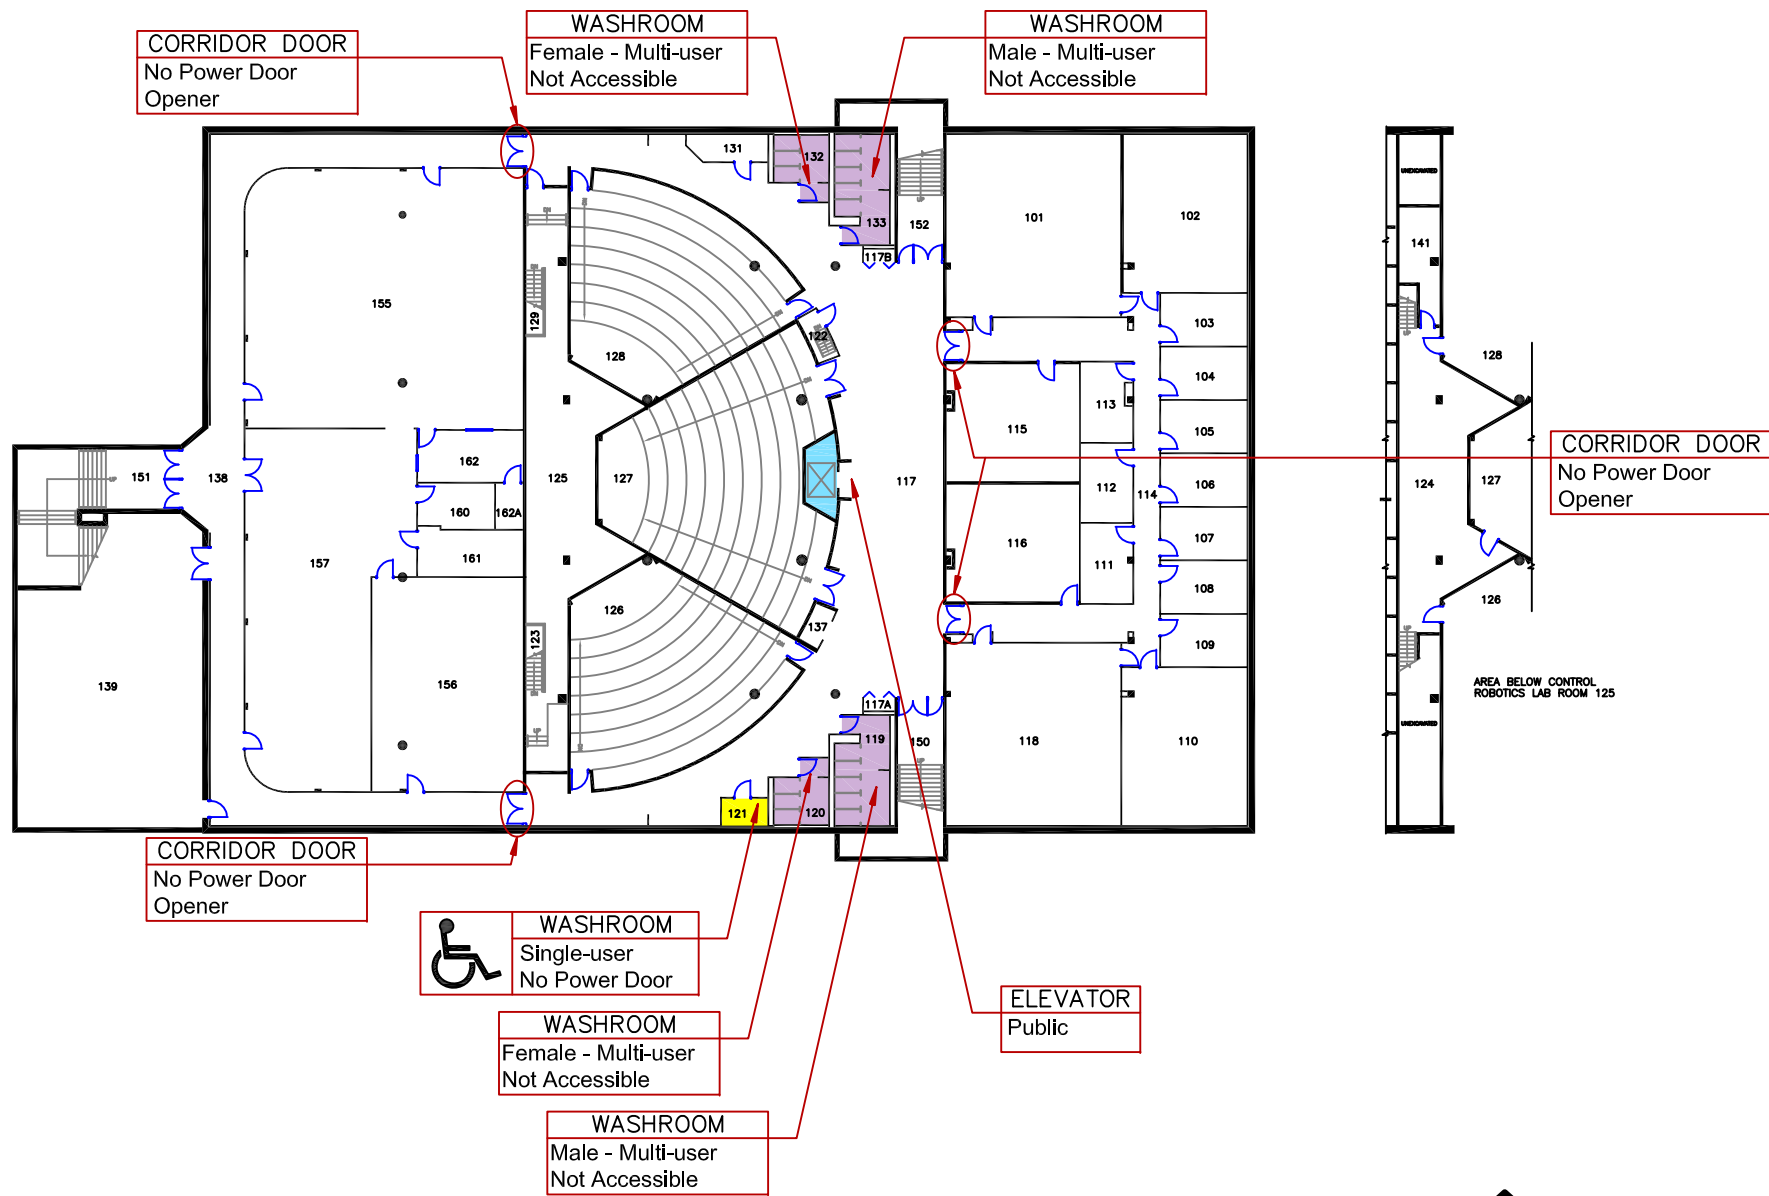

MAIN ENTRANCE
 48 UNIVEERSITY AVENUE
 Accessible with Power Door

WASHROOM
 Single-user
 Not Accessible

CORRIDOR DOOR
 with Power Door
 Opener

ELEVATOR
 Public

- ACCESSIBLE ENTRANCE with Power Door Opener
- ELEVATOR
- WASHROOM - ACCESSIBLE
- WASHROOM - NOT ACCESSIBLE

LEGEND

Queen's University	
JEFFERY HALL	
BLDG. No. 150	GROUND FLOOR PLAN

CORRIDOR DOOR
No Power Door Opener

WASHROOM
Female - Multi-user
Not Accessible

WASHROOM
Male - Multi-user
Not Accessible

CORRIDOR DOOR
No Power Door Opener

CORRIDOR DOOR
No Power Door Opener

WASHROOM
Single-user
No Power Door

WASHROOM
Female - Multi-user
Not Accessible

WASHROOM
Male - Multi-user
Not Accessible

ELEVATOR
Public

-  ACCESSIBLE ENTRANCE with Power Door Opener
-  ELEVATOR
-  WASHROOM - ACCESSIBLE
-  WASHROOM - NOT ACCESSIBLE

LEGEND

Queen's University

JEFFERY HALL

BLDG. No. 150 LEVEL 1 FLOOR PLAN (SECOND BASEMENT)

WASHROOM
Male - Multi-user
Not Accessible

CORRIDOR DOOR
No Power Door
Opener

ELEVATOR
Public

CORRIDOR DOOR
No Power Door
Opener