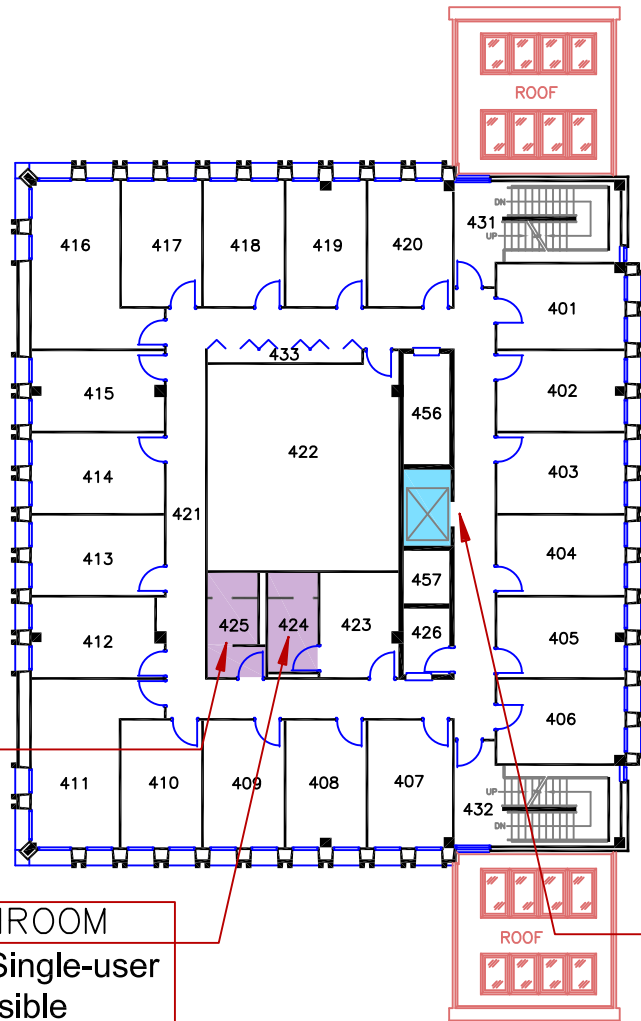

WASHROOM
Male - Single-user
Not Accessible

WASHROOM
Female - Single-user
Not Accessible

ELEVATOR
Public

- ACCESSIBLE ENTRANCE with Power Door Opener
- ELEVATOR
- WASHROOM - ACCESSIBLE
- WASHROOM - NOT ACCESSIBLE

LEGEND

Queen's University	
JEFFERY HALL	
BLDG. No. 150	SECOND FLOOR PLAN