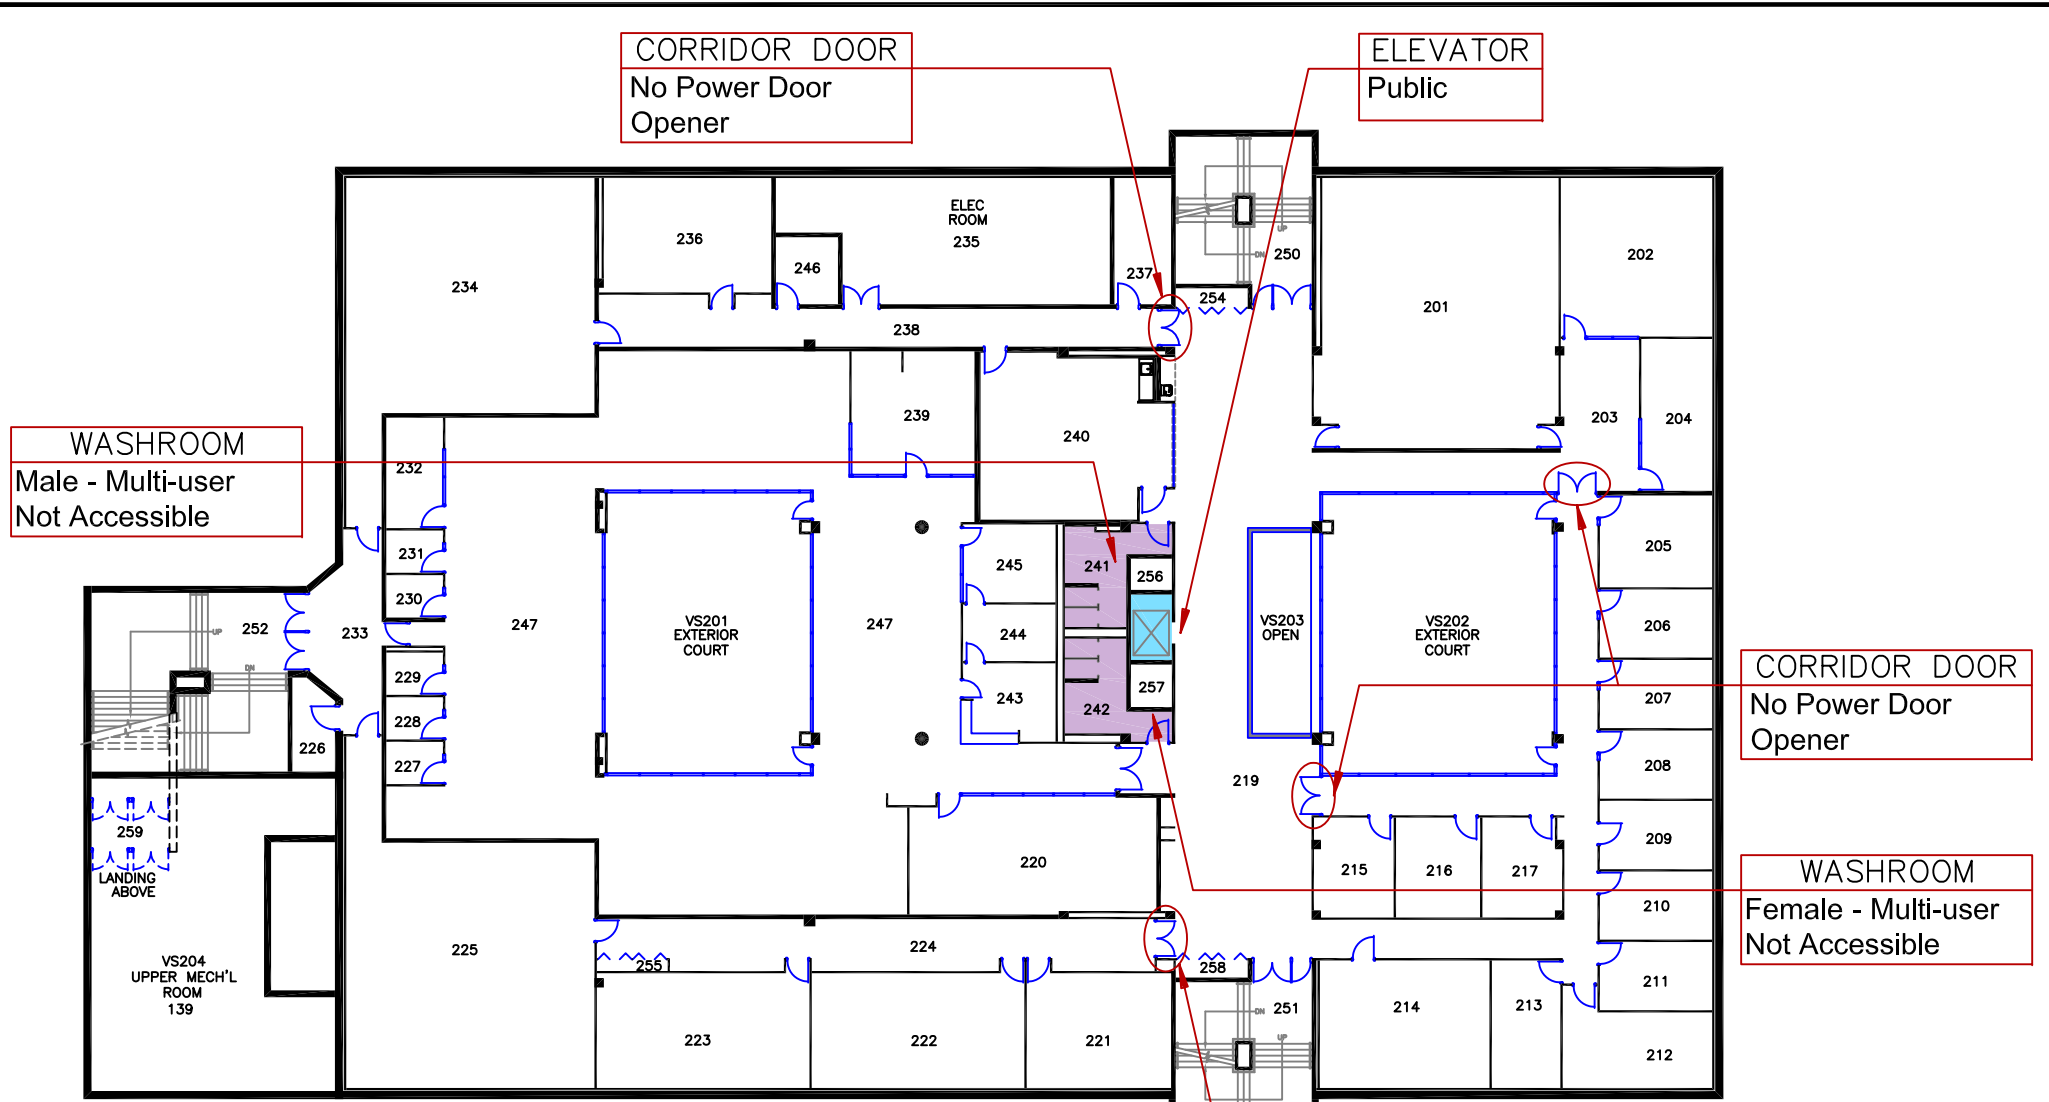

LEGEND

Queen's University	
JEFFERY HALL	
BLDG. No. 150	GROUND FLOOR PLAN

CORRIDOR DOOR
No Power Door Opener

WASHROOM
Female - Multi-user
Not Accessible

WASHROOM
Male - Multi-user
Not Accessible

CORRIDOR DOOR
No Power Door Opener

CORRIDOR DOOR
No Power Door Opener

WASHROOM
Single-user
No Power Door

WASHROOM
Female - Multi-user
Not Accessible

WASHROOM
Male - Multi-user
Not Accessible

ELEVATOR
Public

-  ACCESSIBLE ENTRANCE with Power Door Opener
-  ELEVATOR
-  WASHROOM - ACCESSIBLE
-  WASHROOM - NOT ACCESSIBLE

LEGEND

Queen's University

JEFFERY HALL

BLDG. No. 150 LEVEL 1 FLOOR PLAN (SECOND BASEMENT)

WASHROOM
Male - Multi-user
Not Accessible

CORRIDOR DOOR
No Power Door
Opener

ELEVATOR
Public

CORRIDOR DOOR
No Power Door
Opener

WASHROOM
Female - Multi-user
Not Accessible

CORRIDOR DOOR
No Power Door
Opener

- ACCESSIBLE ENTRANCE with Power Door Opener
- ELEVATOR
- WASHROOM - ACCESSIBLE
- WASHROOM - NOT ACCESSIBLE

LEGEND

Queen's University	
JEFFERY HALL	
BLDG. No. 150	LEVEL 2 FLOOR PLAN (FIRST BASEMENT)