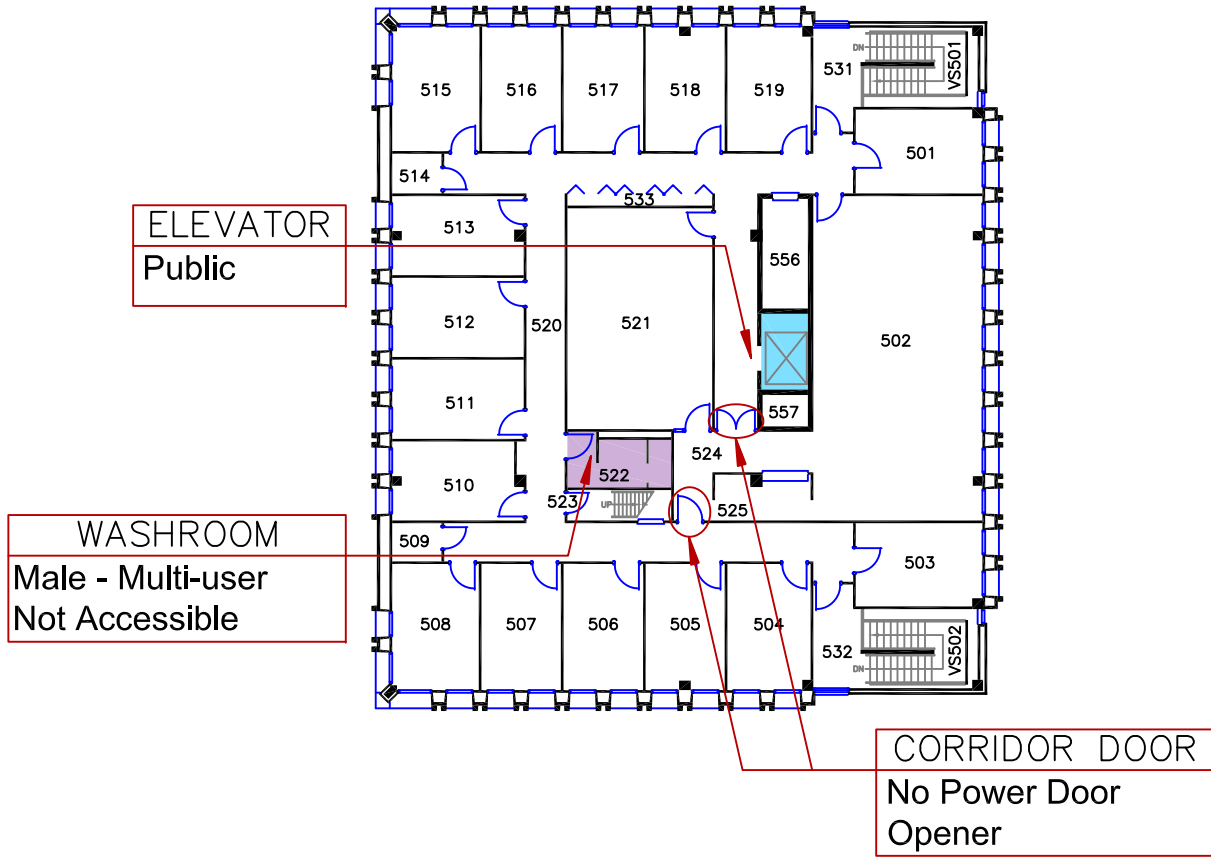

ELEVATOR
Public

WASHROOM
Male - Multi-user
Not Accessible

CORRIDOR DOOR
No Power Door
Opener

- ACCESSIBLE ENTRANCE with Power Door Opener
- ELEVATOR
- WASHROOM - ACCESSIBLE
- WASHROOM - NOT ACCESSIBLE

LEGEND

Queen's University	
JEFFERY HALL	
BLDG. No. 150	THIRD FLOOR PLAN