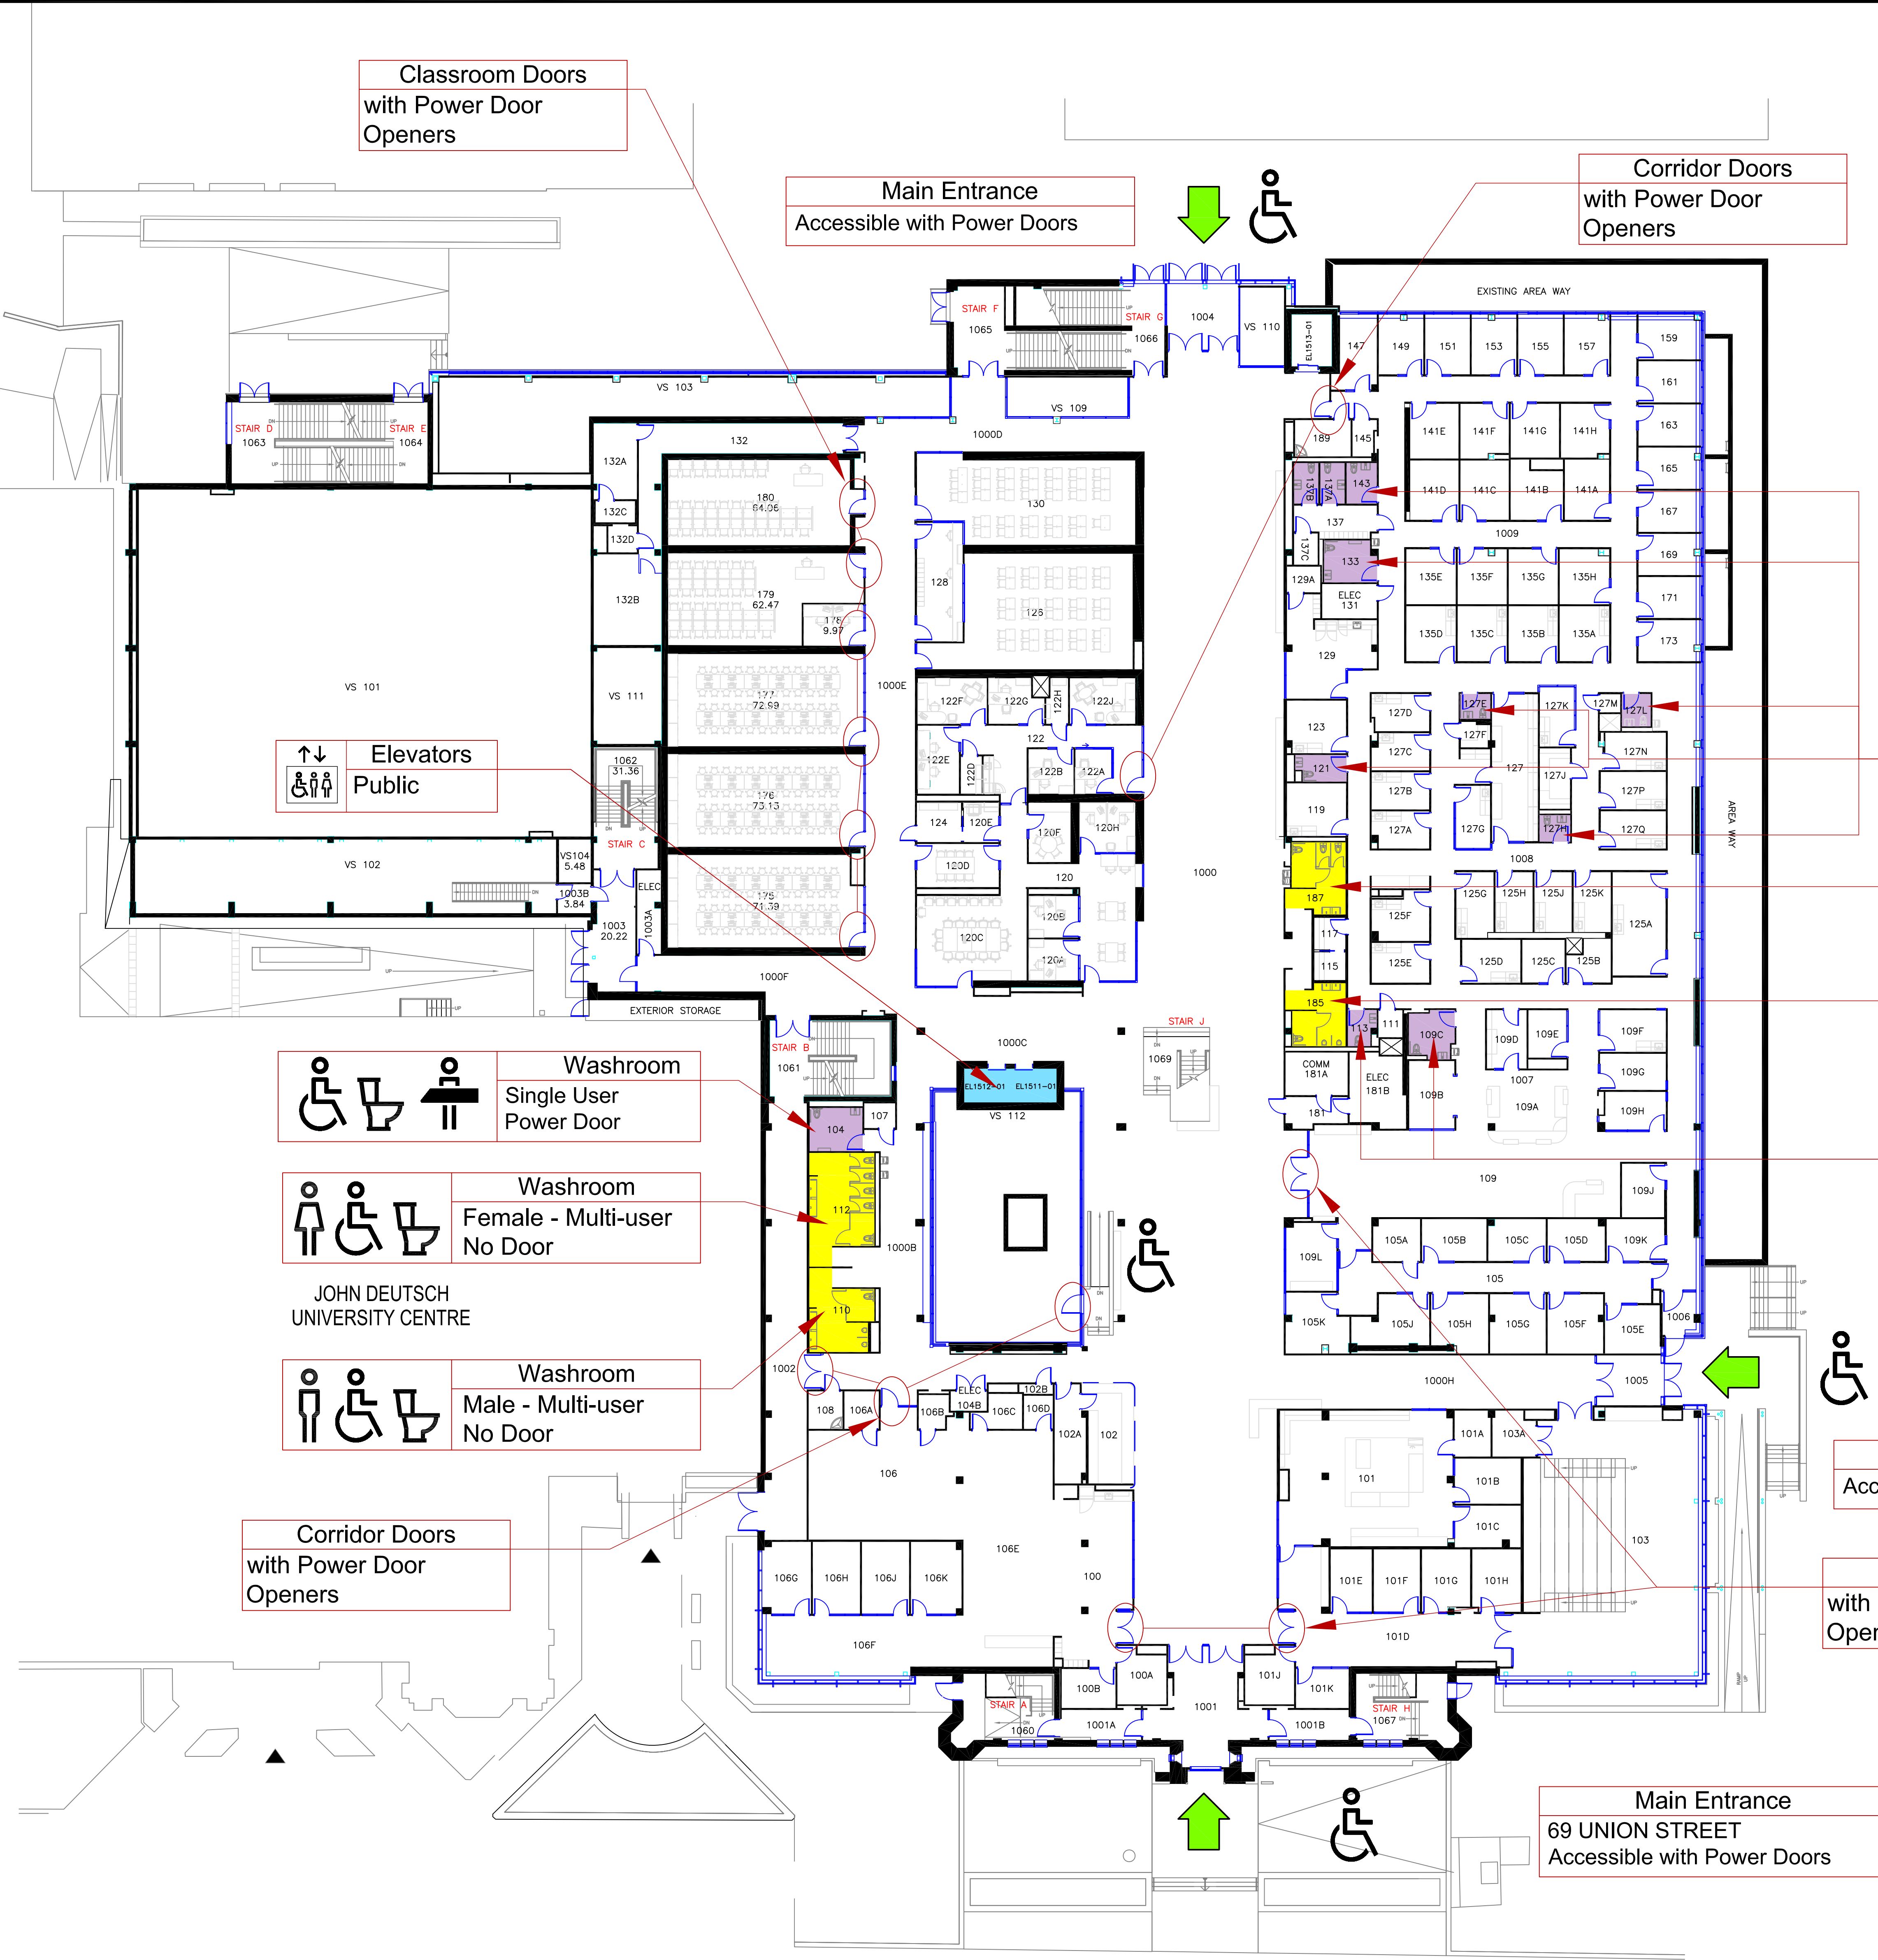

Elevators
Public

JOHN DEUTSCH
UNIVERSITY CENTRE

Entrance	Baby Change Table	Elevator
Accessible	Adult Change Table	Washroom - Multi-User
Shower	Urinal	Washroom - Single User
		Washroom - Gender Neutral

Queen's University

Mitchell Hall

BLDG. No. 151 Basement Floor Plan

Elevators
Public

Washroom
Single User
Power Door

Washroom
Female - Multi-user
No Door

Washroom
Male - Multi-user
No Door

Corridor Doors
with Power Door
Openers

Main Entrance
Accessible with Power Doors

Corridor Doors
with Power Door
Openers

Washroom
Single User
Power Door

Washroom
Female - Multi-user
No Door

Washroom
Male - Multi-user
No Door

Washroom
Single User
Power Door

Entrance
Accessible with Power Doors

Corridor Doors
with Power Door
Openers

Main Entrance
69 UNION STREET
Accessible with Power Doors

Entrance	Baby Change Table	Elevator
Accessible	Adult Change Table	Washroom - Multi-User
Shower	Urinal	Washroom - Single User
		Washroom - Gender Neutral