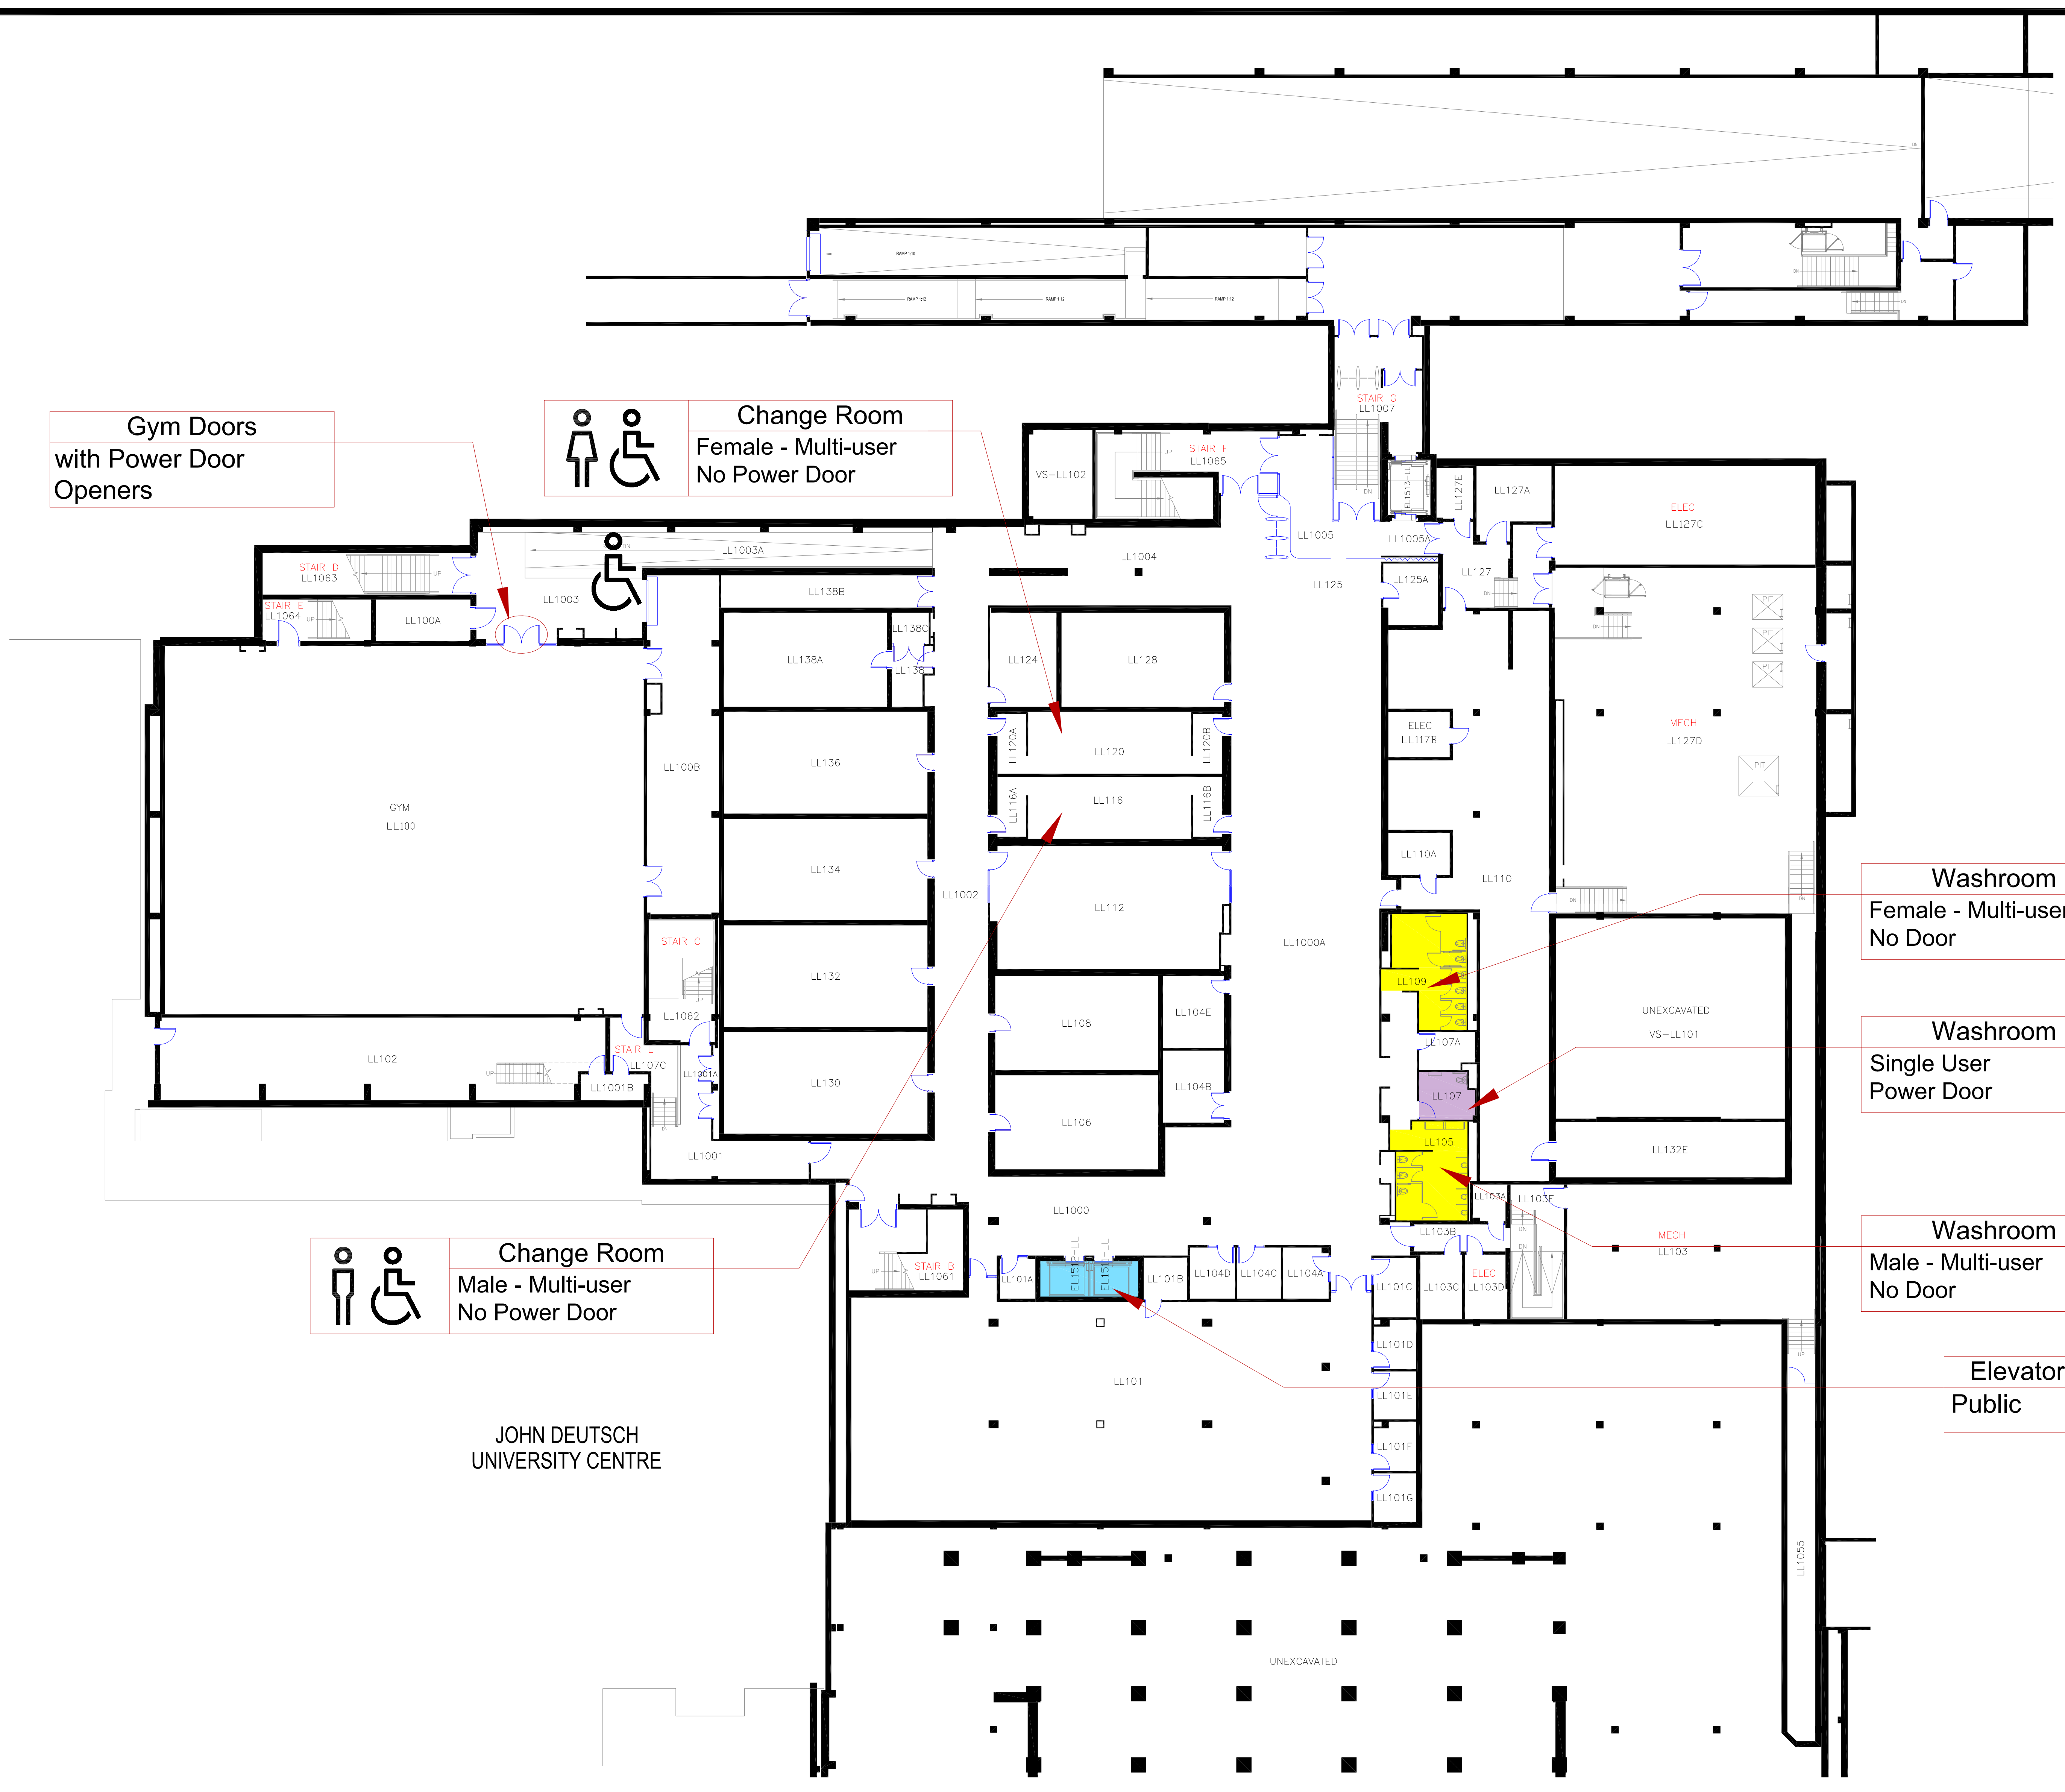

Elevators
Public

JOHN DEUTSCH
UNIVERSITY CENTRE

Entrance	Baby Change Table	Elevator
Accessible	Adult Change Table	Washroom - Multi-User
Shower	Urinal	Washroom - Single User
		Washroom - Gender Neutral

Queen's University

Mitchell Hall

BLDG. No. 151 Basement Floor Plan

Elevators
Public

Washroom
Single User
Power Door

Washroom
Female - Multi-user
No Door

Washroom
Male - Multi-user
No Door

Corridor Doors
with Power Door
Openers

Main Entrance
Accessible with Power Doors

Corridor Doors
with Power Door
Openers

Washroom
Single User
Power Door

Washroom
Female - Multi-user
No Door

Washroom
Male - Multi-user
No Door

Washroom
Single User
Power Door

Entrance
Accessible with Power Doors

Corridor Doors
with Power Door
Openers

Main Entrance
69 UNION STREET
Accessible with Power Doors

Entrance	Baby Change Table	Elevator
Accessible	Adult Change Table	Washroom - Multi-User
Shower	Urinal	Washroom - Single User
		Washroom - Gender Neutral