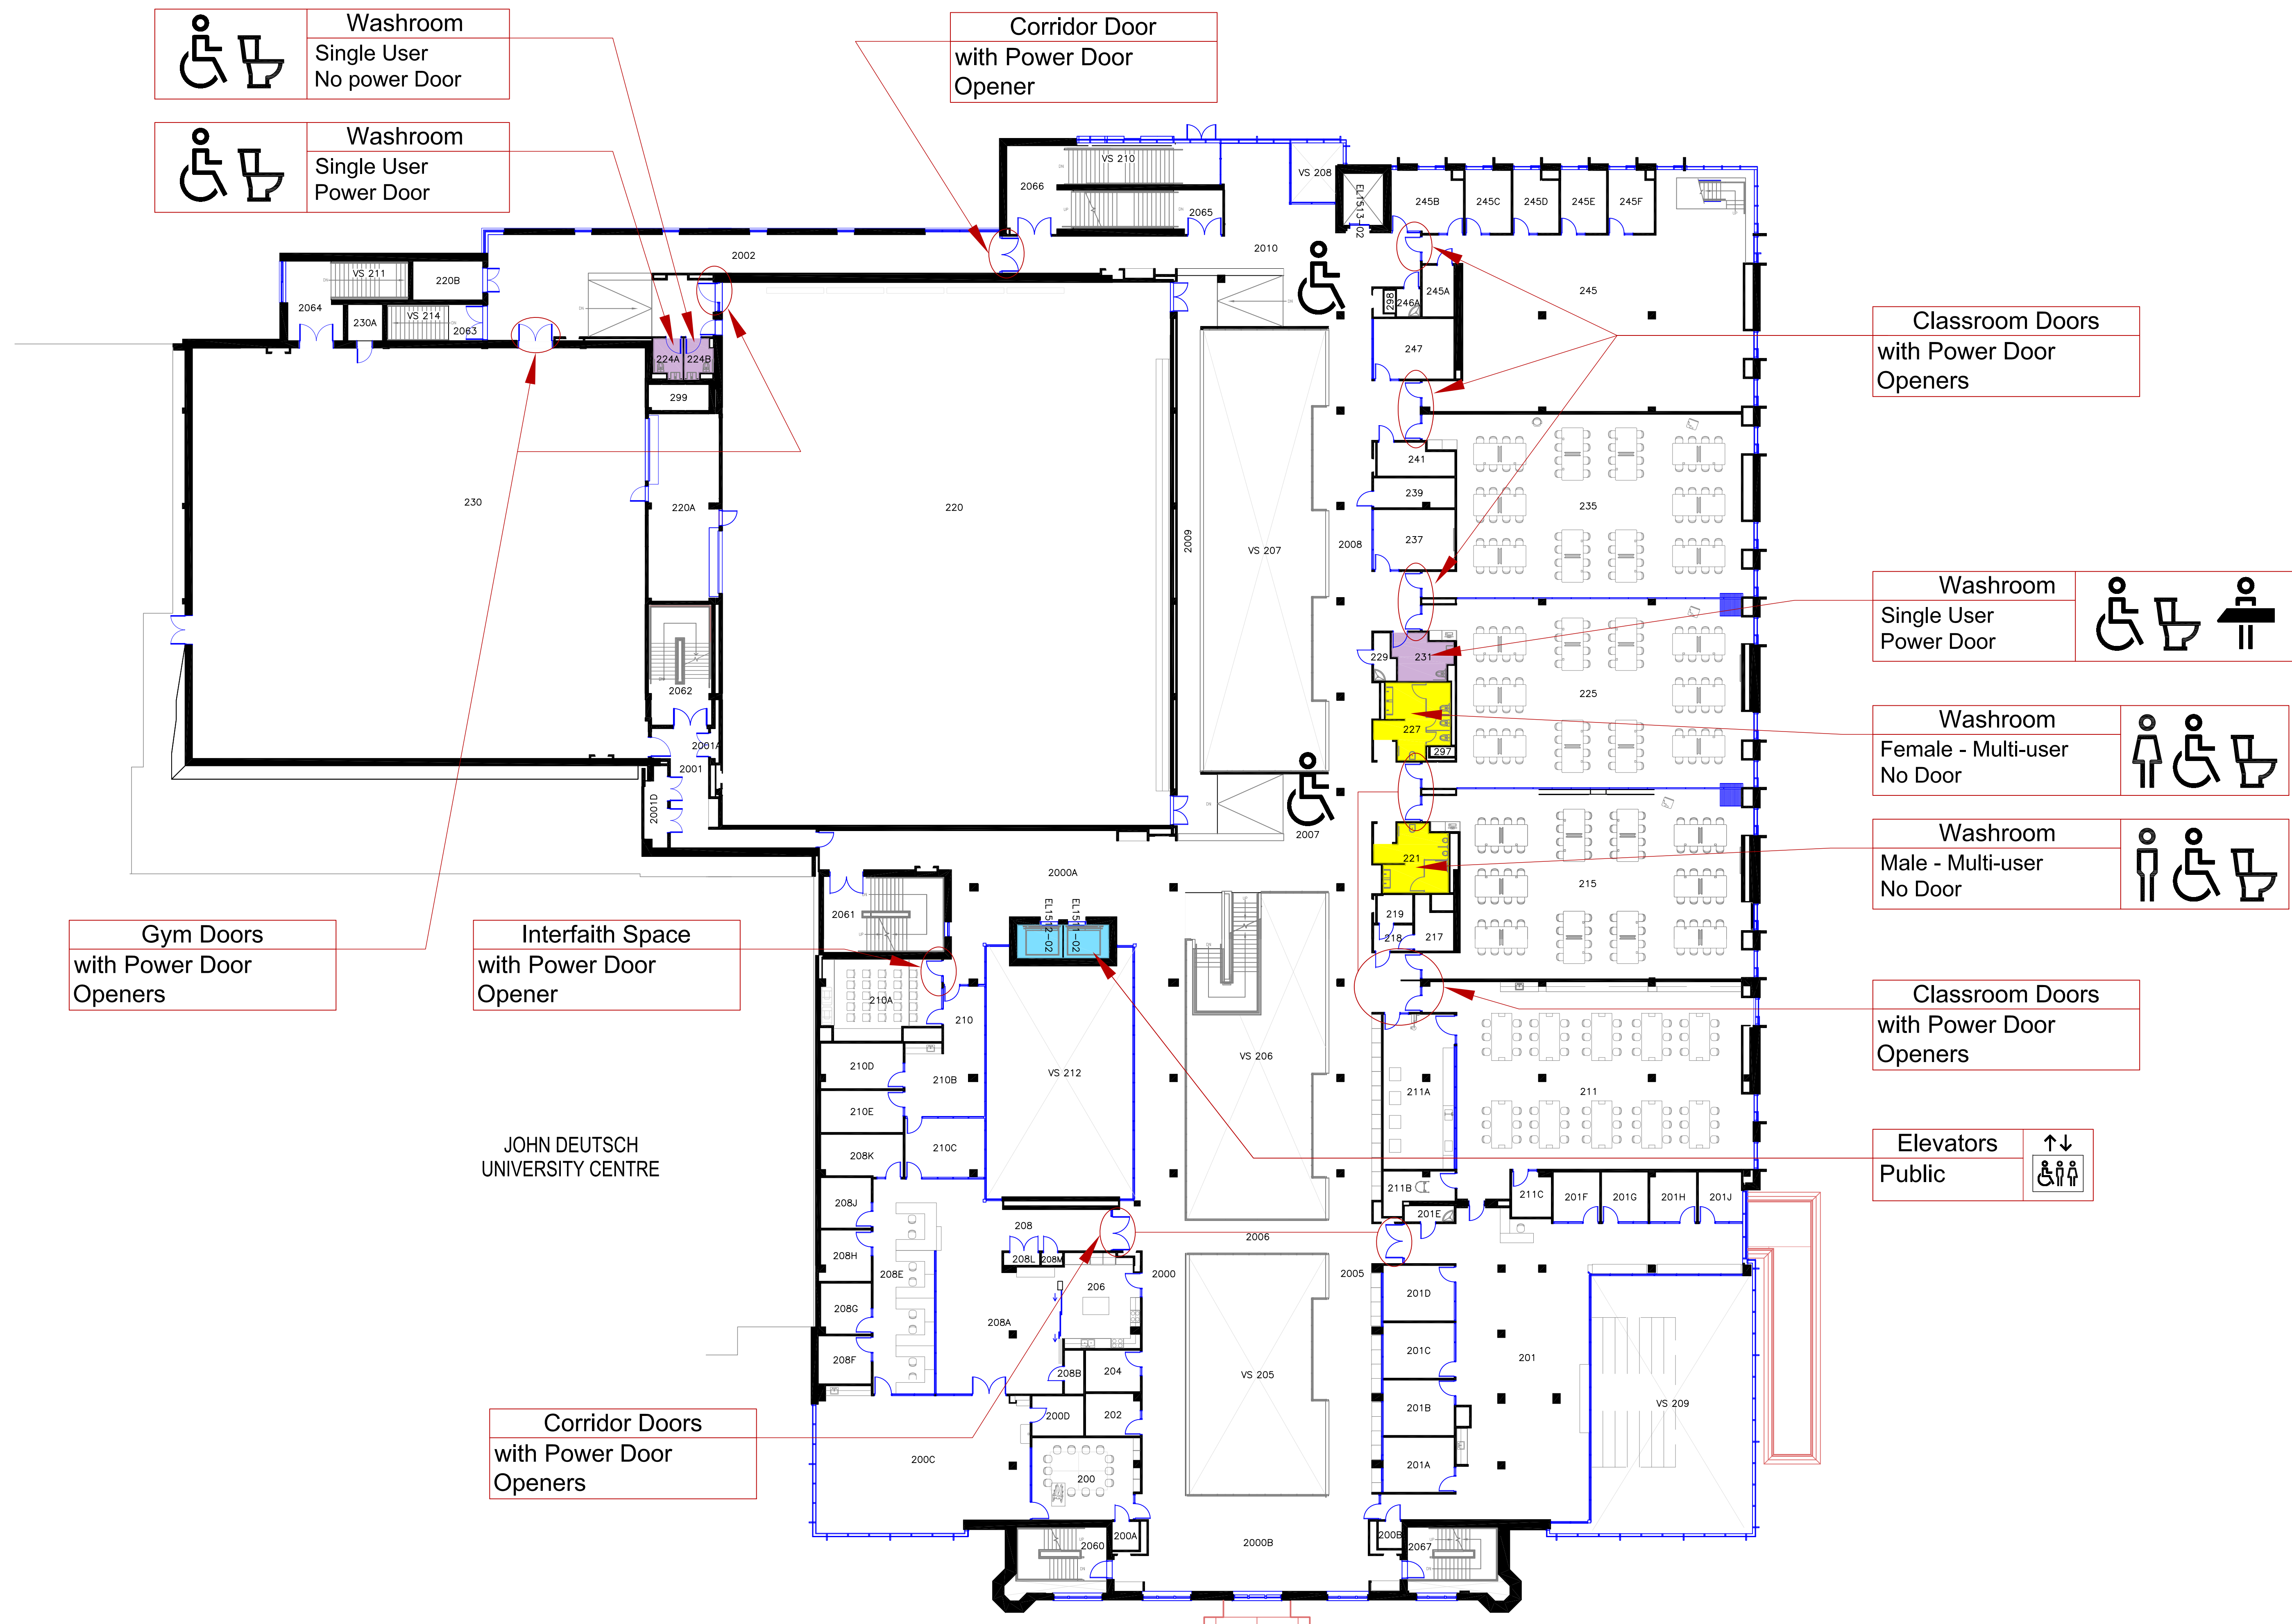

Elevators
Public

JOHN DEUTSCH
UNIVERSITY CENTRE

Entrance	Baby Change Table	Elevator
Accessible	Adult Change Table	Washroom - Multi-User
Shower	Urinal	Washroom - Single User
		Washroom - Gender Neutral

Queen's University

Main Entrance
Accessible with Power Doors

Corridor Doors
with Power Door
Openers

Washroom
Single User
Power Door

Washroom
Female - Multi-user
No Door

Washroom
Male - Multi-user
No Door

Washroom
Single User
Power Door

Entrance
Accessible with Power Doors

Corridor Doors
with Power Door
Openers

Main Entrance
69 UNION STREET
Accessible with Power Doors

Entrance	Baby Change Table	Elevator
Accessible	Adult Change Table	Washroom - Multi-User
Shower	Urinal	Washroom - Single User
		Washroom - Gender Neutral

Queen's University
Mitchell Hall
BLDG. No. 151 First Floor Plan

Washroom
Single User
No power Door

Washroom
Single User
Power Door

Corridor Door
with Power Door
Opener

Classroom Doors
with Power Door
Openers