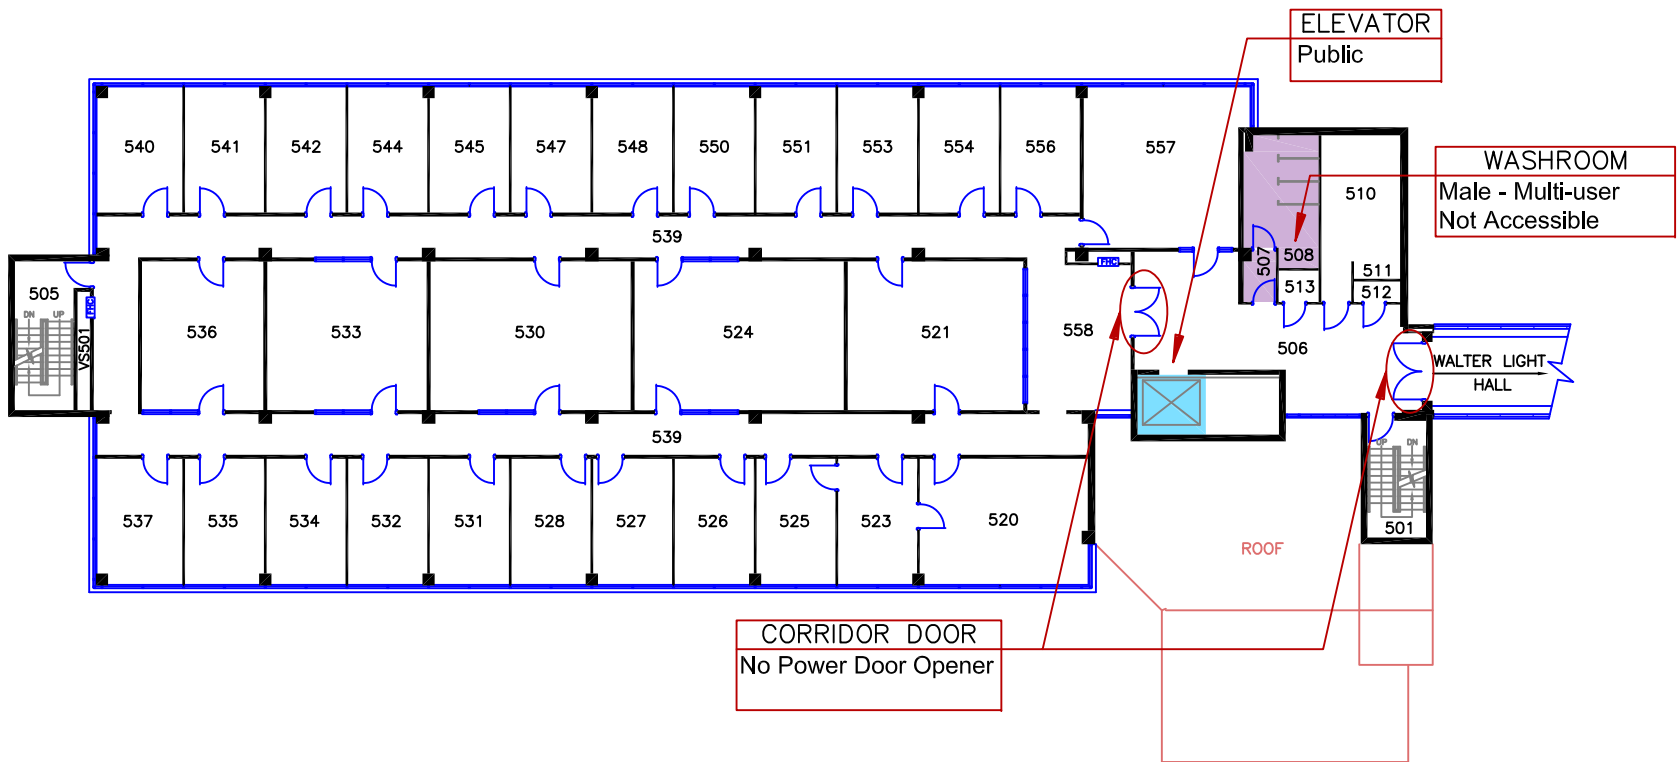

LEGEND

Queen's University	
GOODWIN HALL	
BLDG. No. 160	FIRST FLOOR PLAN

- ACCESSIBLE ENTRANCE with Power Door Opener
- ELEVATOR
- WASHROOM - ACCESSIBLE
- WASHROOM - NOT ACCESSIBLE

LEGEND

Queen's University	
GOODWIN HALL	
BLDG. No. 160	SECOND FLOOR PLAN

-  ACCESSIBLE ENTRANCE with Power Door Opener
-  ELEVATOR
-  WASHROOM - ACCESSIBLE
-  WASHROOM - NOT ACCESSIBLE

LEGEND

Queen's University	
GOODWIN HALL	
BLDG. No. 160	THIRD FLOOR PLAN

-  ACCESSIBLE ENTRANCE with Power Door Opener
-  ELEVATOR
-  WASHROOM - ACCESSIBLE
-  WASHROOM - NOT ACCESSIBLE

LEGEND

Queen's University	
GOODWIN HALL	
BLDG. No. 160	FOURTH FLOOR PLAN

CORRIDOR DOOR
No Power Door Opener

ELEVATOR
Public

WASHROOM
Male - Multi-user
Not Accessible

WALTER LIGHT
HALL

ROOF

-  ACCESSIBLE ENTRANCE with Power Door Opener
-  ELEVATOR
-  WASHROOM - ACCESSIBLE
-  WASHROOM - NOT ACCESSIBLE

LEGEND

Queen's University

GOODWIN HALL

BLDG. No. 160 FIFTH FLOOR PLAN

-  ACCESSIBLE ENTRANCE with Power Door Opener
-  ELEVATOR
-  WASHROOM - ACCESSIBLE
-  WASHROOM - NOT ACCESSIBLE

LEGEND

Queen's University	
GOODWIN HALL	
BLDG. No. 160	SIXTH FLOOR PLAN