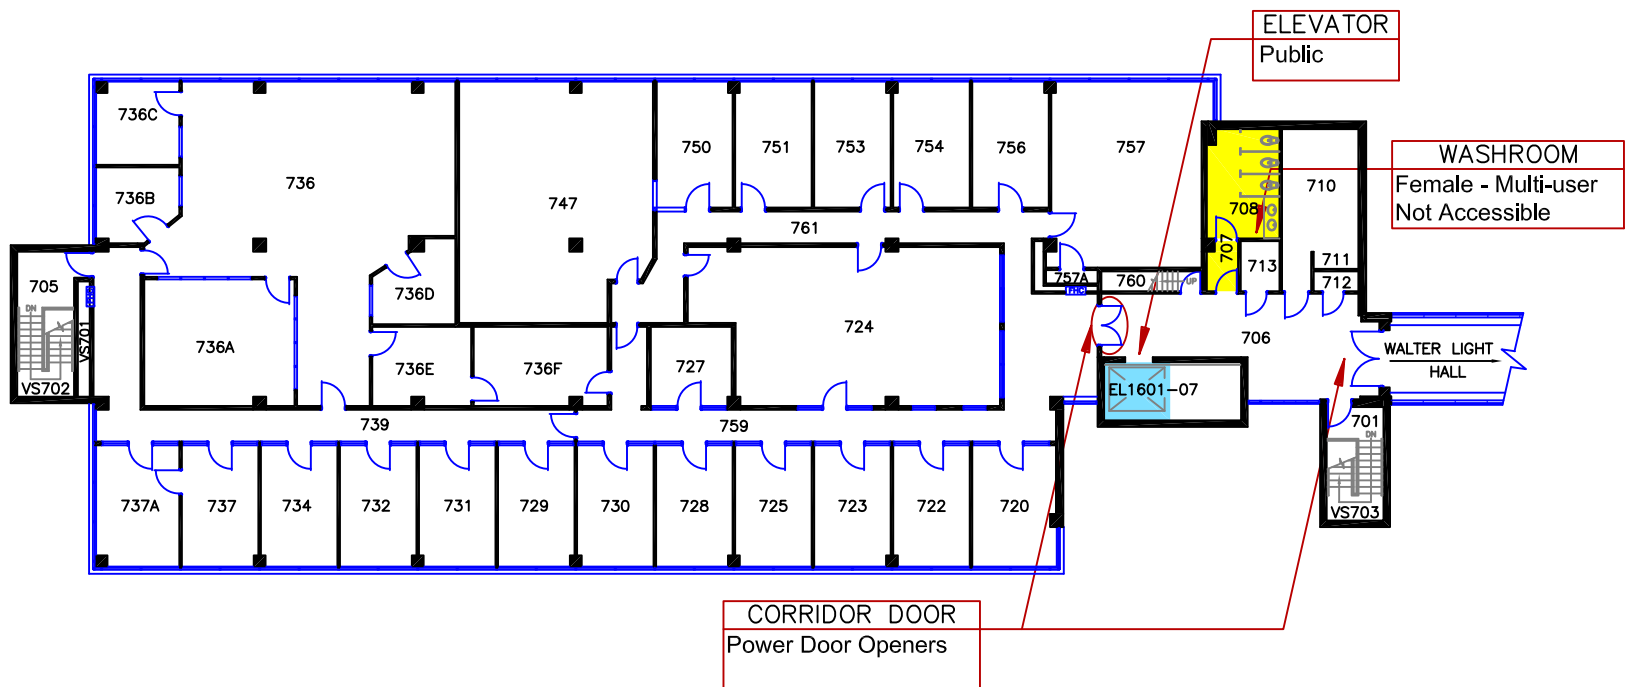

Queen's University

GOODWIN HALL

BLDC. No. 160 FIRST FLOOR PLAN

	ACCESSIBLE		ENTRANCE
	BABY CHANGE TABLE		ELEVATOR
	ADULT CHANGE TABLE		WASHROOM - MULTI USER
	SHOWER		WASHROOM - SINGLE USER
			WASHROOM - GENDER NEUTRAL

Queen's University

GOODWIN HALL

BLDG. No. 160 FOURTH FLOOR PLAN

CORRIDOR DOOR  
Power Door Openers

ELEVATOR  
Public

WASHROOM  
Male - Multi-user  
Not Accessible

WALTER LIGHT  
HALL

ROOF

	ACCESSIBLE		ENTRANCE
	BABY CHANGE TABLE		ELEVATOR
	ADULT CHANGE TABLE		WASHROOM - MULTI USER
	SHOWER		WASHROOM - SINGLE USER
			WASHROOM - GENDER NEUTRAL

Queen's University

GOODWIN HALL

BLDG. No. 160 FIFTH FLOOR PLAN

	ACCESSIBLE		ENTRANCE
	BABY CHANGE TABLE		ELEVATOR
	ADULT CHANGE TABLE		WASHROOM - MULTI USER
	SHOWER		WASHROOM - SINGLE USER
			WASHROOM - GENDER NEUTRAL

Queen's University

GOODWIN HALL

BLDG. No. 160 SIXTH FLOOR PLAN