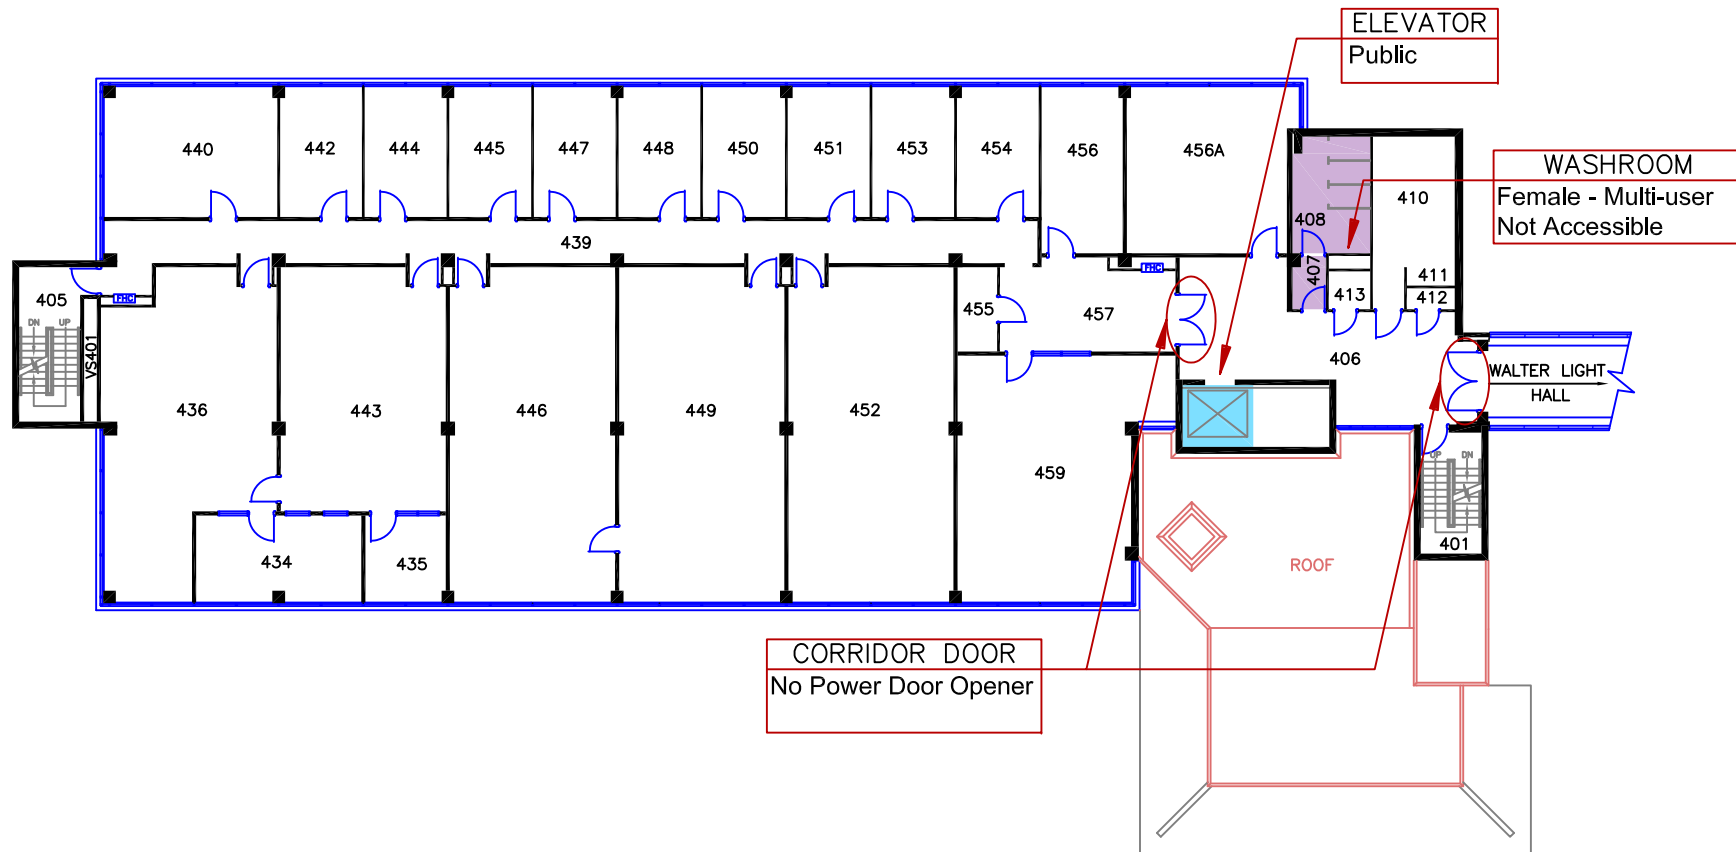

BEAMISH-MUNRO HALL

ELEVATOR
Public

ACCESSIBLE ENTRANCE
25 UNION STREET
with Power Door

WASHROOM
Male - Multi-user
No Power Door

UNEX101
UNEXCAVATED

-  ACCESSIBLE ENTRANCE with Power Door Opener
-  ELEVATOR
-  WASHROOM - ACCESSIBLE
-  WASHROOM - NOT ACCESSIBLE

LEGEND

Queen's University	
GOODWIN HALL	
BLDG. No. 160	FIRST FLOOR PLAN

- ACCESSIBLE ENTRANCE with Power Door Opener
- ELEVATOR
- WASHROOM - ACCESSIBLE
- WASHROOM - NOT ACCESSIBLE

LEGEND

Queen's University	
GOODWIN HALL	
BLDG. No. 160	SECOND FLOOR PLAN

-  ACCESSIBLE ENTRANCE with Power Door Opener
-  ELEVATOR
-  WASHROOM - ACCESSIBLE
-  WASHROOM - NOT ACCESSIBLE

LEGEND

Queen's University	
GOODWIN HALL	
BLDG. No. 160	THIRD FLOOR PLAN

-  ACCESSIBLE ENTRANCE with Power Door Opener
-  ELEVATOR
-  WASHROOM - ACCESSIBLE
-  WASHROOM - NOT ACCESSIBLE

LEGEND

Queen's University	
GOODWIN HALL	
BLDG. No. 160	FOURTH FLOOR PLAN

CORRIDOR DOOR
No Power Door Opener

ELEVATOR
Public

WASHROOM
Male - Multi-user
Not Accessible

WALTER LIGHT
HALL

ROOF

-  ACCESSIBLE ENTRANCE with Power Door Opener
-  ELEVATOR
-  WASHROOM - ACCESSIBLE
-  WASHROOM - NOT ACCESSIBLE