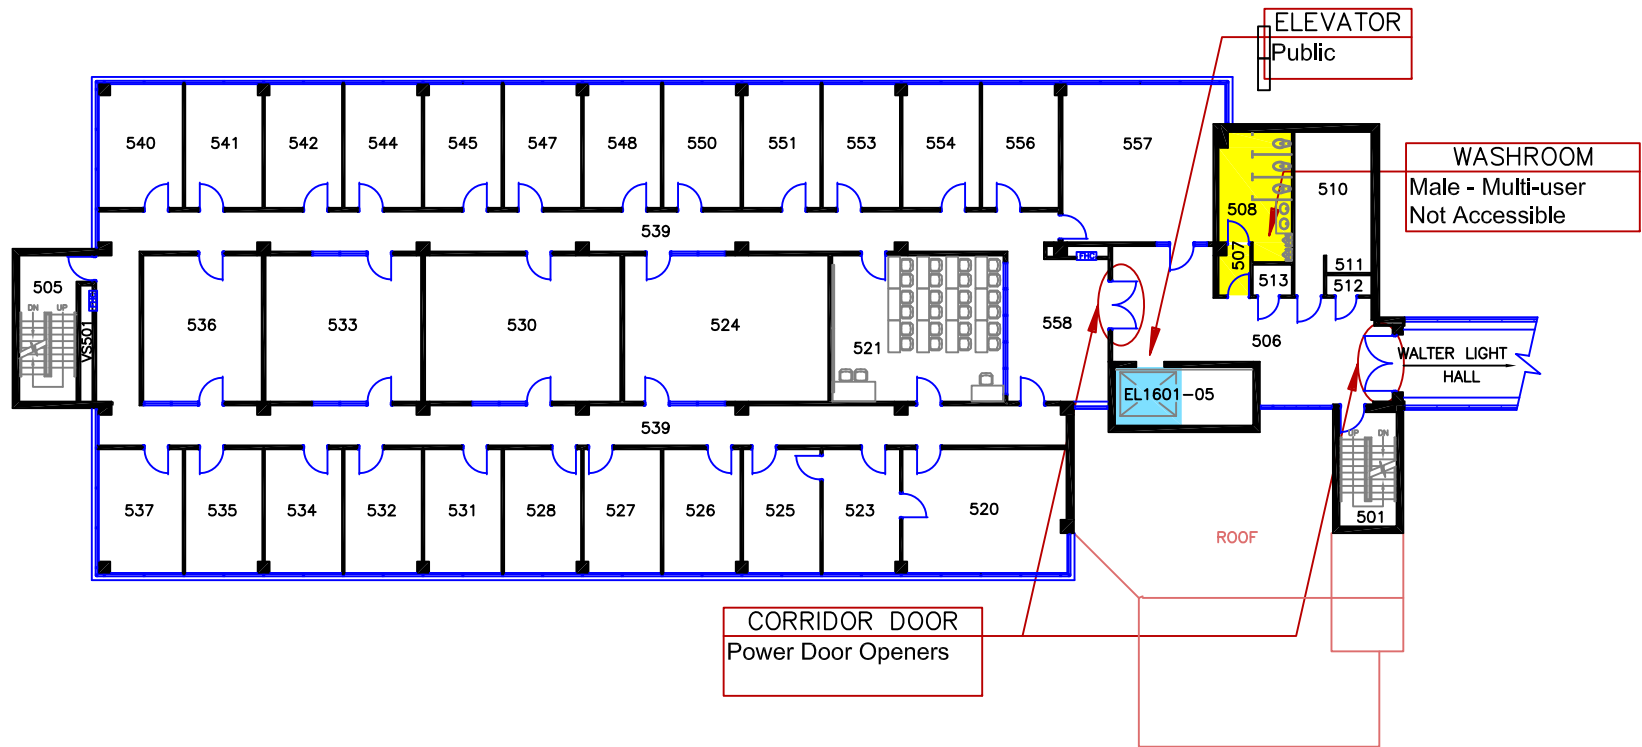

Queen's University

GOODWIN HALL

BLDC. No. 160 FIRST FLOOR PLAN

	ACCESSIBLE		ENTRANCE
	BABY CHANGE TABLE		ELEVATOR
	ADULT CHANGE TABLE		WASHROOM - MULTI USER
	SHOWER		WASHROOM - SINGLE USER
			WASHROOM - GENDER NEUTRAL

	ACCESSIBLE		ENTRANCE
	BABY CHANGE TABLE		ELEVATOR
	ADULT CHANGE TABLE		WASHROOM - MULTI USER
	SHOWER		WASHROOM - SINGLE USER
			WASHROOM - GENDER NEUTRAL

Queen's University

GOODWIN HALL

BLDG. No. 160

THIRD FLOOR PLAN

CORRIDOR DOOR  
Power Door Openers

ELEVATOR  
Public

WASHROOM  
Female - Multi-user  
Not Accessible

WALTER LIGHT  
HALL

ROOF

	ACCESSIBLE		ENTRANCE
	BABY CHANGE TABLE		ELEVATOR
	ADULT CHANGE TABLE		WASHROOM - MULTI USER
	SHOWER		WASHROOM - SINGLE USER
			WASHROOM - GENDER NEUTRAL

Queen's University

GOODWIN HALL

BLDG. No. 160 FOURTH FLOOR PLAN

CORRIDOR DOOR  
Power Door Openers

ELEVATOR  
Public

WASHROOM  
Male - Multi-user  
Not Accessible

WALTER LIGHT  
HALL

ROOF