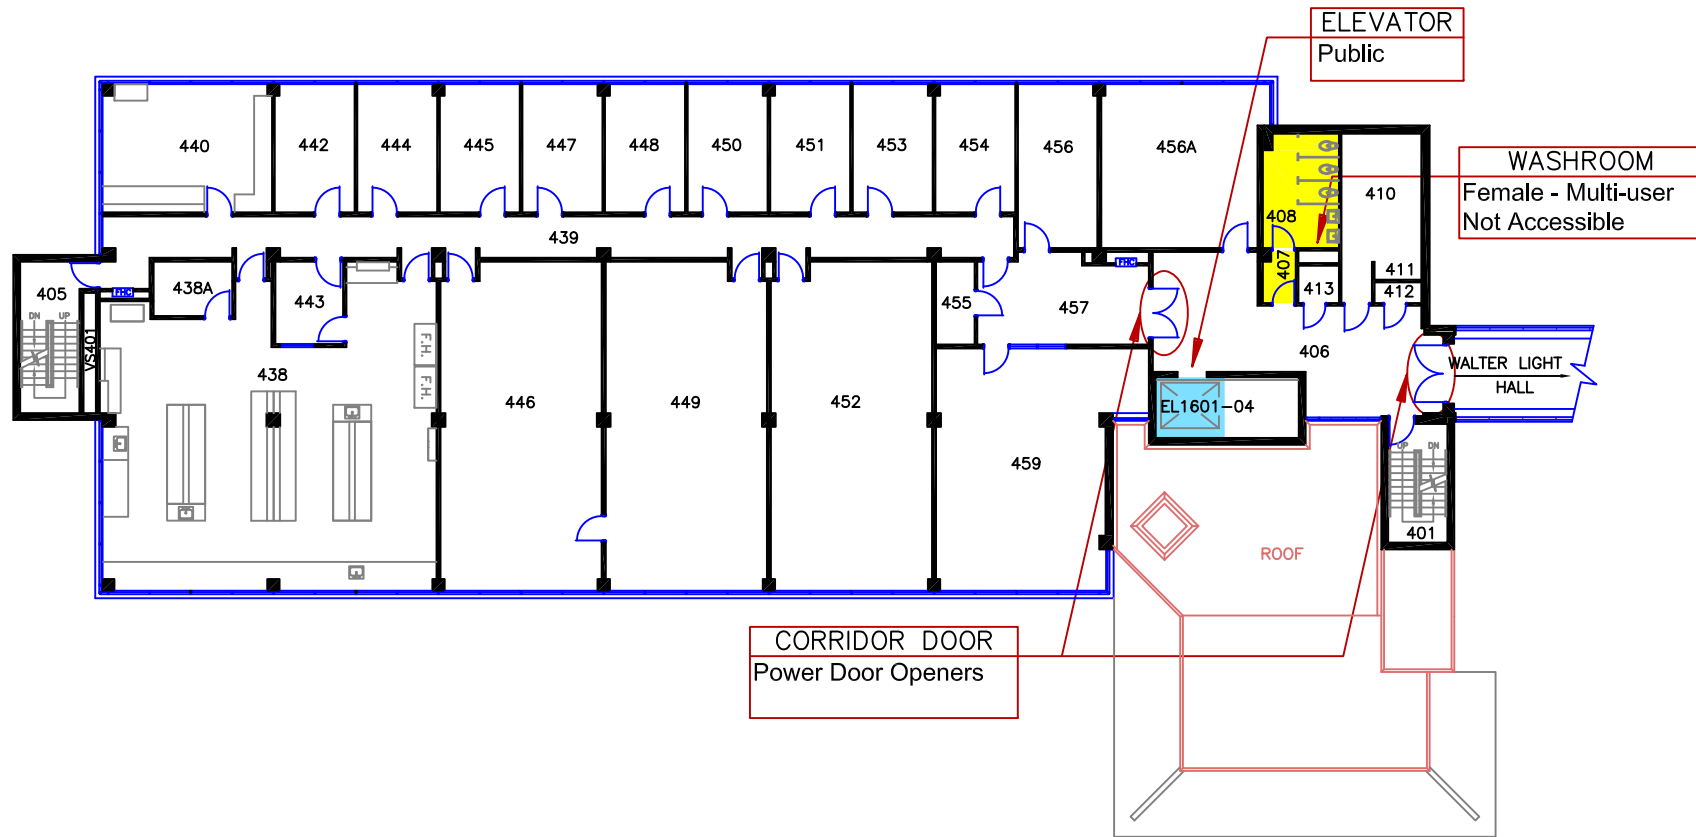

Queen's University

GOODWIN HALL

BLDC. No. 160 FIRST FLOOR PLAN

	ACCESSIBLE		ENTRANCE
	BABY CHANGE TABLE		ELEVATOR
	ADULT CHANGE TABLE		WASHROOM - MULTI USER
	SHOWER		WASHROOM - SINGLE USER
			WASHROOM - GENDER NEUTRAL

Queen's University

GOODWIN HALL

BLDG. No. 160 SECOND FLOOR PLAN

ELEVATOR  
Public

WASHROOM  
Male - Multi-user  
Not Accessible

CORRIDOR DOOR  
Power Door Openers

WALTER LIGHT  
HALL

ROOF

	ACCESSIBLE		ENTRANCE
	BABY CHANGE TABLE		ELEVATOR
	ADULT CHANGE TABLE		WASHROOM - MULTI USER
	SHOWER		WASHROOM - SINGLE USER
			WASHROOM - GENDER NEUTRAL

Queen's University

GOODWIN HALL

BLDG. No. 160

THIRD FLOOR PLAN

Queen's University

GOODWIN HALL

BLDG. No. 160 FOURTH FLOOR PLAN

CORRIDOR DOOR  
Power Door Openers

ELEVATOR  
Public

WASHROOM  
Male - Multi-user  
Not Accessible

WALTER LIGHT  
HALL

ROOF