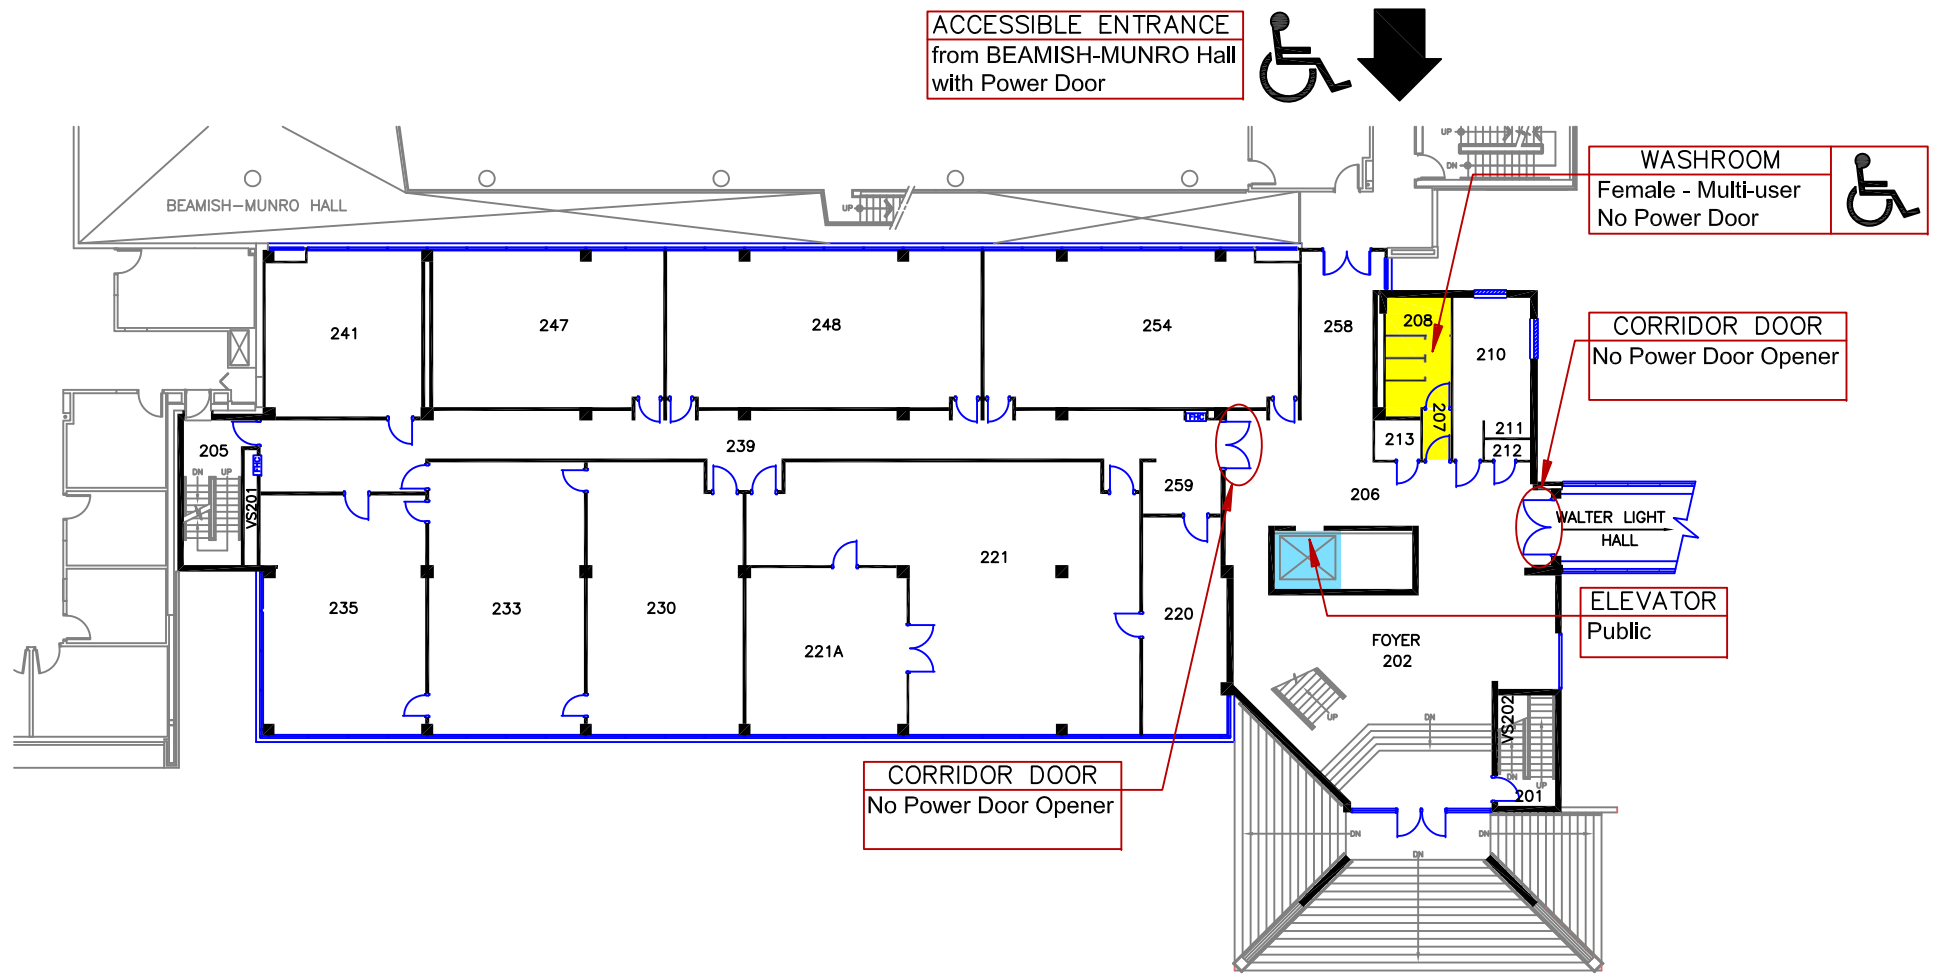

BEAMISH-MUNRO HALL

ELEVATOR
Public

ACCESSIBLE ENTRANCE
25 UNION STREET
with Power Door

WASHROOM
Male - Multi-user
No Power Door

UNEX101
UNEXCAVATED

-  ACCESSIBLE ENTRANCE with Power Door Opener
-  ELEVATOR
-  WASHROOM - ACCESSIBLE
-  WASHROOM - NOT ACCESSIBLE

LEGEND

Queen's University	
GOODWIN HALL	
BLDG. No. 160	FIRST FLOOR PLAN

- ACCESSIBLE ENTRANCE with Power Door Opener
- ELEVATOR
- WASHROOM - ACCESSIBLE
- WASHROOM - NOT ACCESSIBLE

LEGEND

Queen's University	
GOODWIN HALL	
BLDG. No. 160	SECOND FLOOR PLAN

-  ACCESSIBLE ENTRANCE with Power Door Opener
-  ELEVATOR
-  WASHROOM - ACCESSIBLE
-  WASHROOM - NOT ACCESSIBLE

LEGEND

Queen's University	
GOODWIN HALL	
BLDG. No. 160	THIRD FLOOR PLAN

-  ACCESSIBLE ENTRANCE with Power Door Opener
-  ELEVATOR
-  WASHROOM - ACCESSIBLE
-  WASHROOM - NOT ACCESSIBLE

LEGEND

Queen's University	
GOODWIN HALL	
BLDG. No. 160	FOURTH FLOOR PLAN

CORRIDOR DOOR
No Power Door Opener

ELEVATOR
Public

WASHROOM
Male - Multi-user
Not Accessible

WALTER LIGHT
HALL

ROOF

-  ACCESSIBLE ENTRANCE with Power Door Opener
-  ELEVATOR
-  WASHROOM - ACCESSIBLE
-  WASHROOM - NOT ACCESSIBLE