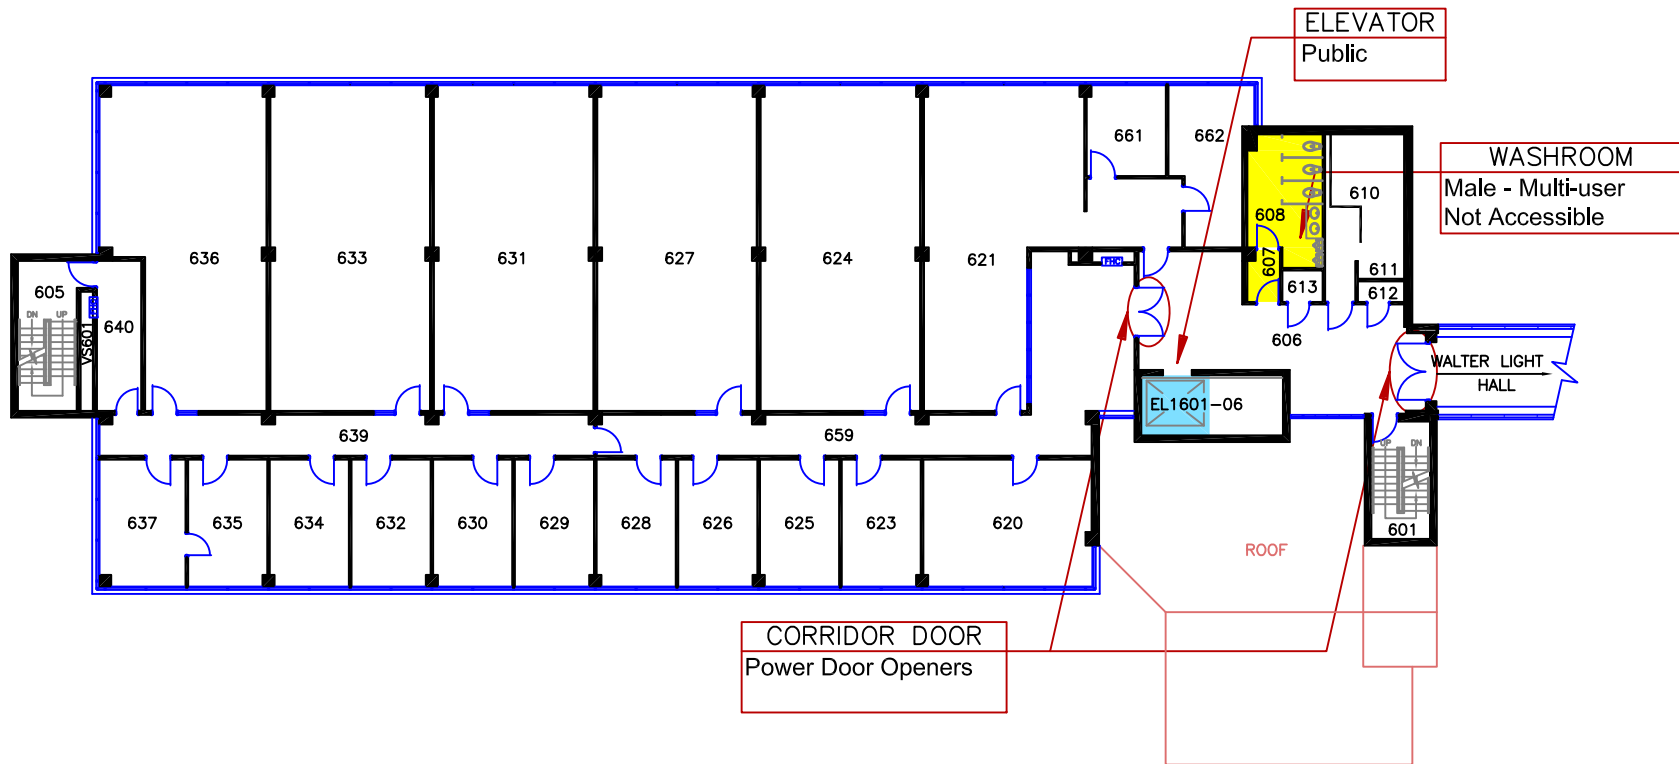

Queen's University

GOODWIN HALL

BLDC. No. 160 FIRST FLOOR PLAN

	ACCESSIBLE		ENTRANCE
	BABY CHANGE TABLE		ELEVATOR
	ADULT CHANGE TABLE		WASHROOM - MULTI USER
	SHOWER		WASHROOM - SINGLE USER
			WASHROOM - GENDER NEUTRAL

Queen's University

GOODWIN HALL

BLDG. No. 160 SECOND FLOOR PLAN

ELEVATOR  
Public

WASHROOM  
Male - Multi-user  
Not Accessible

CORRIDOR DOOR  
Power Door Openers

WALTER LIGHT  
HALL

ROOF

Queen's University

GOODWIN HALL

BLDG. No. 160 FOURTH FLOOR PLAN

CORRIDOR DOOR  
Power Door Openers

ELEVATOR  
Public

WASHROOM  
Male - Multi-user  
Not Accessible

WALTER LIGHT  
HALL

ROOF

	ACCESSIBLE		ENTRANCE
	BABY CHANGE TABLE		ELEVATOR
	ADULT CHANGE TABLE		WASHROOM - MULTI USER
	SHOWER		WASHROOM - SINGLE USER
			WASHROOM - GENDER NEUTRAL

Queen's University

GOODWIN HALL

BLDG. No. 160 FIFTH FLOOR PLAN