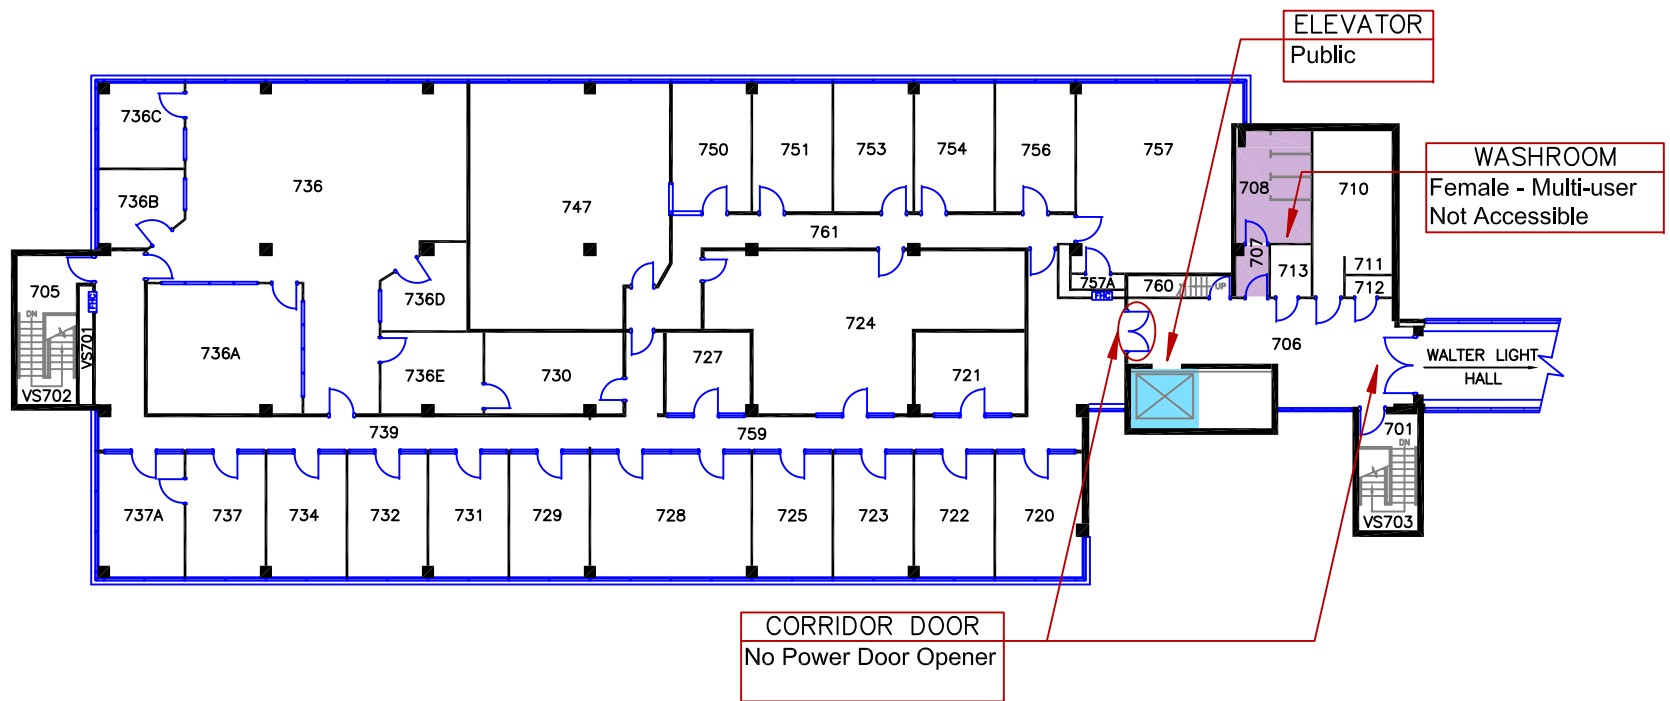

LEGEND

Queen's University	
GOODWIN HALL	
BLDG. No. 160	FIRST FLOOR PLAN

- ACCESSIBLE ENTRANCE with Power Door Opener
- ELEVATOR
- WASHROOM - ACCESSIBLE
- WASHROOM - NOT ACCESSIBLE

LEGEND

Queen's University	
GOODWIN HALL	
BLDG. No. 160	SECOND FLOOR PLAN

LEGEND

Queen's University	
GOODWIN HALL	
BLDG. No. 160	FOURTH FLOOR PLAN

CORRIDOR DOOR
No Power Door Opener

ELEVATOR
Public

WASHROOM
Male - Multi-user
Not Accessible

WALTER LIGHT
HALL

ROOF

-  ACCESSIBLE ENTRANCE with Power Door Opener
-  ELEVATOR
-  WASHROOM - ACCESSIBLE
-  WASHROOM - NOT ACCESSIBLE

LEGEND

Queen's University

GOODWIN HALL

BLDG. No. 160 FIFTH FLOOR PLAN

-  ACCESSIBLE ENTRANCE with Power Door Opener
-  ELEVATOR
-  WASHROOM - ACCESSIBLE
-  WASHROOM - NOT ACCESSIBLE

LEGEND

Queen's University	
GOODWIN HALL	
BLDG. No. 160	SIXTH FLOOR PLAN

-  ACCESSIBLE ENTRANCE with Power Door Opener
-  ELEVATOR
-  WASHROOM - ACCESSIBLE
-  WASHROOM - NOT ACCESSIBLE

LEGEND

Queen's University	
GOODWIN HALL	
BLDG. No. 160	SEVENTH FLOOR PLAN