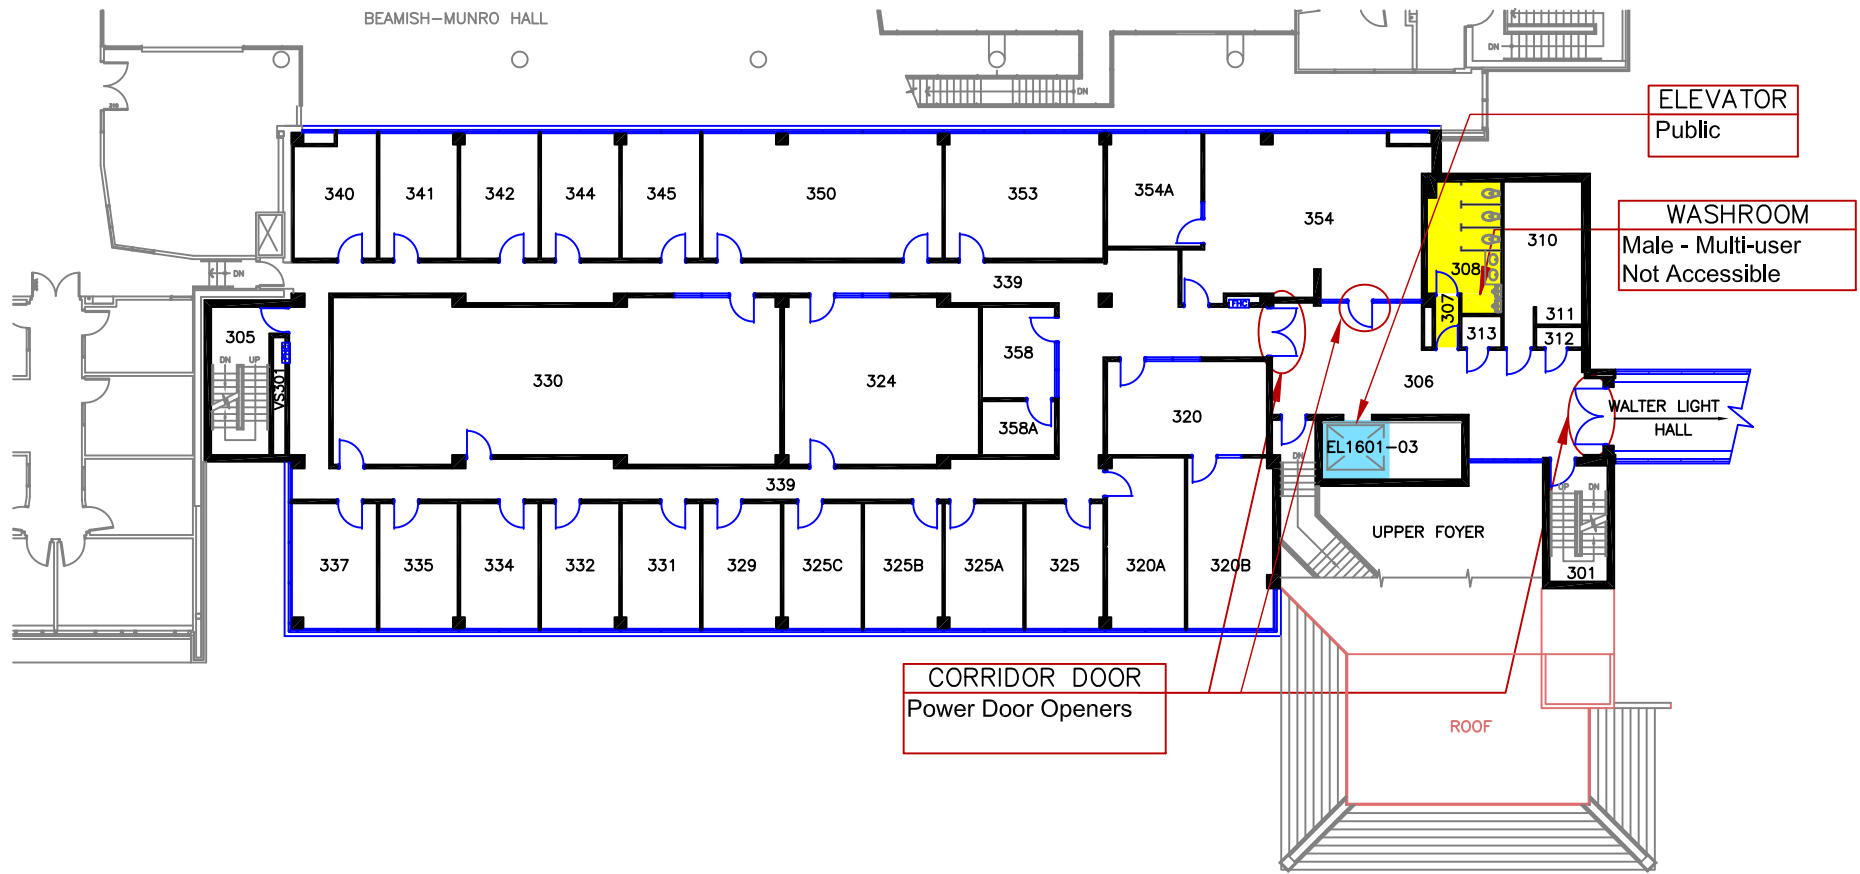

BEAMISH-MUNRO HALL

ELEVATOR  
Public

ACCESSIBLE ENTRANCE  
25 UNION STREET  
with Power Door

WASHROOM  
Male - Multi-user  
No Power Door

	ACCESSIBLE		ENTRANCE
	BABY CHANGE TABLE		ELEVATOR
	ADULT CHANGE TABLE		WASHROOM - MULTI USER
	SHOWER		WASHROOM - SINGLE USER
			WASHROOM - GENDER NEUTRAL

Queen's University

GOODWIN HALL

BLDC. No. 160 FIRST FLOOR PLAN

	ACCESSIBLE		ENTRANCE
	BABY CHANGE TABLE		ELEVATOR
	ADULT CHANGE TABLE		WASHROOM - MULTI USER
	SHOWER		WASHROOM - SINGLE USER
			WASHROOM - GENDER NEUTRAL

Queen's University

GOODWIN HALL

BLDG. No. 160 SECOND FLOOR PLAN

ELEVATOR  
Public

WASHROOM  
Male - Multi-user  
Not Accessible

CORRIDOR DOOR  
Power Door Openers

WALTER LIGHT  
HALL

ROOF

	ACCESSIBLE		ENTRANCE
	BABY CHANGE TABLE		ELEVATOR
	ADULT CHANGE TABLE		WASHROOM - MULTI USER
	SHOWER		WASHROOM - SINGLE USER
			WASHROOM - GENDER NEUTRAL

Queen's University

GOODWIN HALL

BLDG. No. 160

THIRD FLOOR PLAN