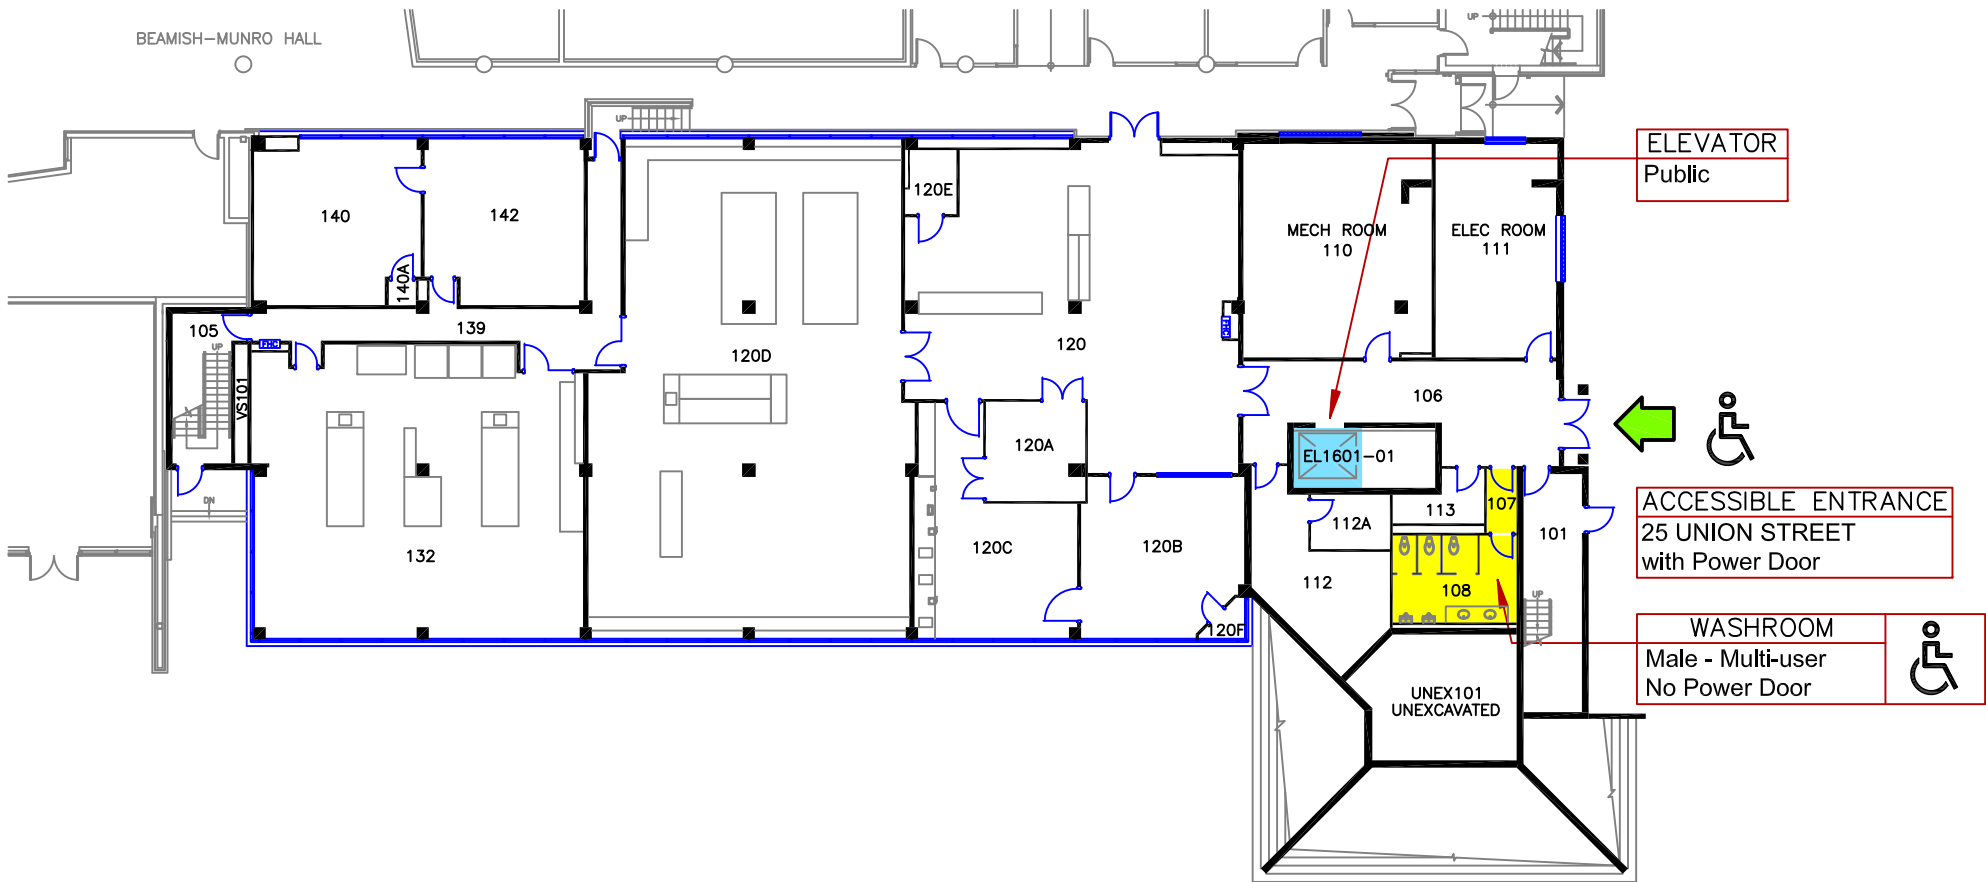

BEAMISH-MUNRO HALL

ELEVATOR  
Public

ACCESSIBLE ENTRANCE  
25 UNION STREET  
with Power Door

WASHROOM  
Male - Multi-user  
No Power Door

	ACCESSIBLE		ENTRANCE
	BABY CHANGE TABLE		ELEVATOR
	ADULT CHANGE TABLE		WASHROOM - MULTI USER
	SHOWER		WASHROOM - SINGLE USER
			WASHROOM - GENDER NEUTRAL

Queen's University

GOODWIN HALL

BLDC. No. 160 FIRST FLOOR PLAN

	ACCESSIBLE		ENTRANCE
	BABY CHANGE TABLE		ELEVATOR
	ADULT CHANGE TABLE		WASHROOM - MULTI USER
	SHOWER		WASHROOM - SINGLE USER
			WASHROOM - GENDER NEUTRAL

Queen's University

GOODWIN HALL

BLDG. No. 160 SECOND FLOOR PLAN

ELEVATOR  
Public

WASHROOM  
Male - Multi-user  
Not Accessible

CORRIDOR DOOR  
Power Door Openers

WALTER LIGHT  
HALL

ROOF

	ACCESSIBLE		ENTRANCE
	BABY CHANGE TABLE		ELEVATOR
	ADULT CHANGE TABLE		WASHROOM - MULTI USER
	SHOWER		WASHROOM - SINGLE USER
			WASHROOM - GENDER NEUTRAL

Queen's University

GOODWIN HALL

BLDG. No. 160

THIRD FLOOR PLAN