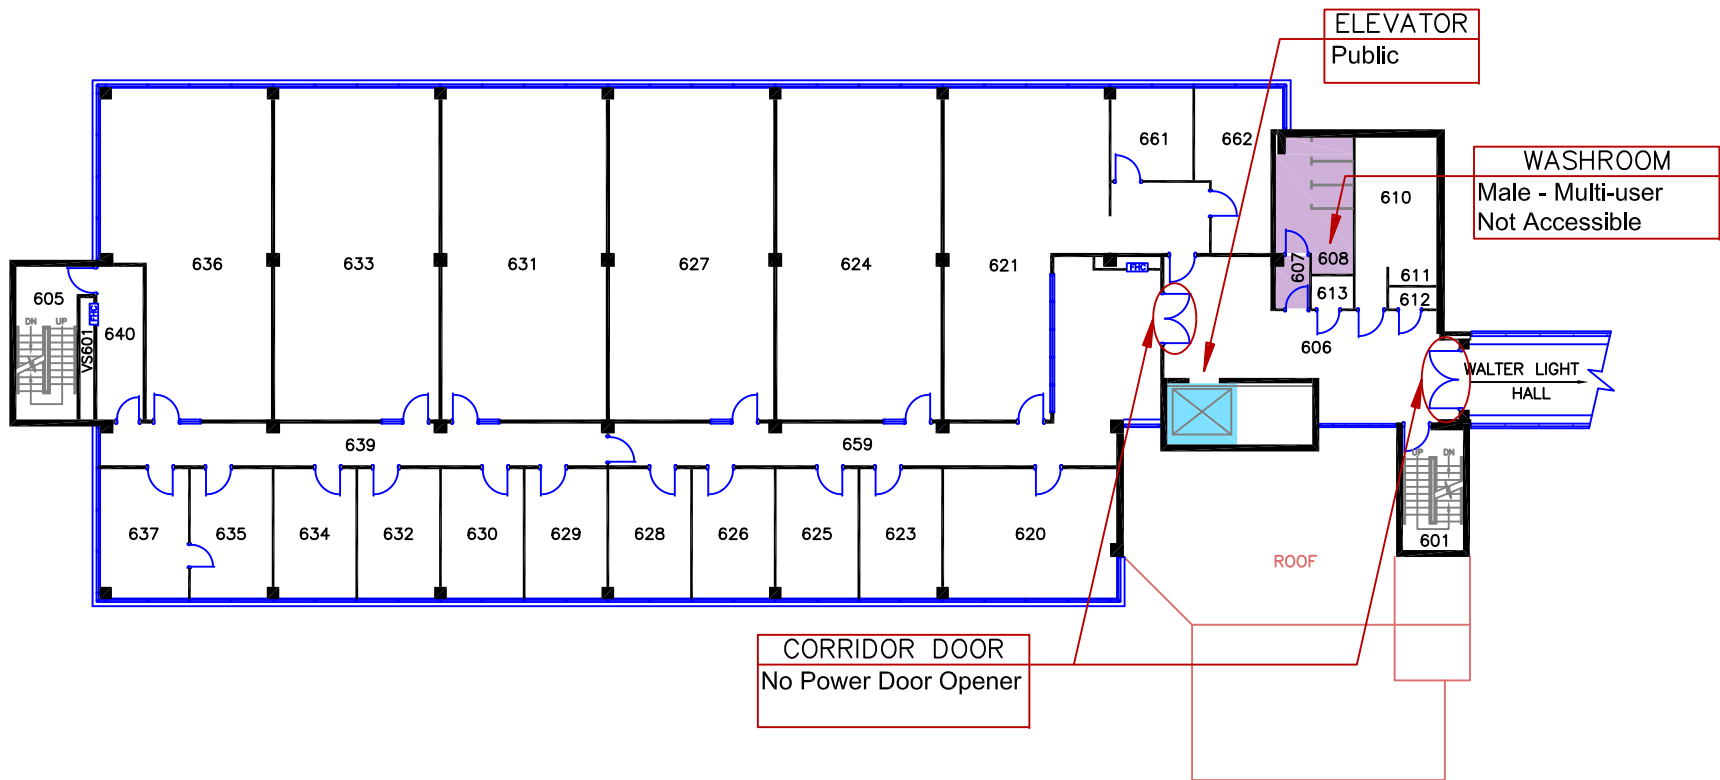

LEGEND

Queen's University	
GOODWIN HALL	
BLDG. No. 160	FIRST FLOOR PLAN

- ACCESSIBLE ENTRANCE with Power Door Opener
- ELEVATOR
- WASHROOM - ACCESSIBLE
- WASHROOM - NOT ACCESSIBLE

LEGEND

Queen's University	
GOODWIN HALL	
BLDG. No. 160	SECOND FLOOR PLAN

-  ACCESSIBLE ENTRANCE with Power Door Opener
-  ELEVATOR
-  WASHROOM - ACCESSIBLE
-  WASHROOM - NOT ACCESSIBLE

LEGEND

Queen's University	
GOODWIN HALL	
BLDG. No. 160	THIRD FLOOR PLAN

-  ACCESSIBLE ENTRANCE with Power Door Opener
-  ELEVATOR
-  WASHROOM - ACCESSIBLE
-  WASHROOM - NOT ACCESSIBLE

LEGEND

Queen's University	
GOODWIN HALL	
BLDG. No. 160	FOURTH FLOOR PLAN

CORRIDOR DOOR
No Power Door Opener

ELEVATOR
Public

WASHROOM
Male - Multi-user
Not Accessible

WALTER LIGHT
HALL

ROOF

-  ACCESSIBLE ENTRANCE with Power Door Opener
-  ELEVATOR
-  WASHROOM - ACCESSIBLE
-  WASHROOM - NOT ACCESSIBLE

LEGEND

Queen's University

GOODWIN HALL

BLDG. No. 160 FIFTH FLOOR PLAN

-  ACCESSIBLE ENTRANCE with Power Door Opener
-  ELEVATOR
-  WASHROOM - ACCESSIBLE
-  WASHROOM - NOT ACCESSIBLE

LEGEND

Queen's University	
GOODWIN HALL	
BLDG. No. 160	SIXTH FLOOR PLAN