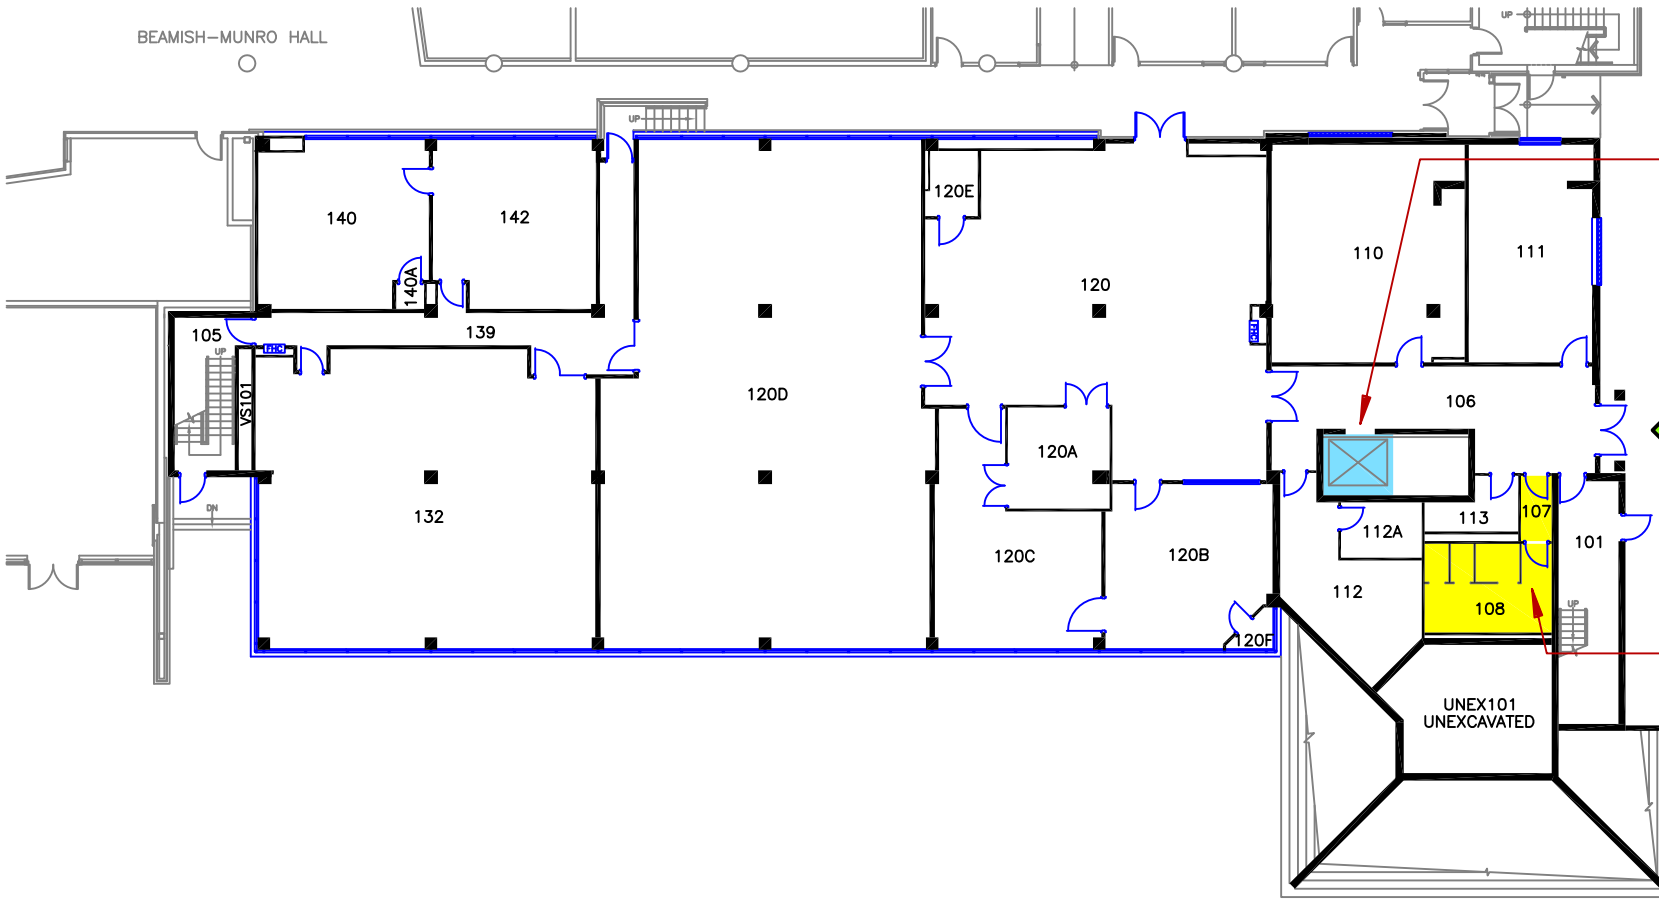

BEAMISH-MUNRO HALL

ELEVATOR
Public

ACCESSIBLE ENTRANCE
25 UNION STREET
with Power Door

WASHROOM
Male - Multi-user
No Power Door

UNEX101
UNEXCAVATED

-  ACCESSIBLE ENTRANCE with Power Door Opener
-  ELEVATOR
-  WASHROOM - ACCESSIBLE
-  WASHROOM - NOT ACCESSIBLE

LEGEND

Queen's University	
GOODWIN HALL	
BLDG. No. 160	FIRST FLOOR PLAN

- ACCESSIBLE ENTRANCE with Power Door Opener
- ELEVATOR
- WASHROOM - ACCESSIBLE
- WASHROOM - NOT ACCESSIBLE

LEGEND

Queen's University	
GOODWIN HALL	
BLDG. No. 160	SECOND FLOOR PLAN

-  ACCESSIBLE ENTRANCE with Power Door Opener
-  ELEVATOR
-  WASHROOM - ACCESSIBLE
-  WASHROOM - NOT ACCESSIBLE

LEGEND

Queen's University	
GOODWIN HALL	
BLDG. No. 160	THIRD FLOOR PLAN

-  ACCESSIBLE ENTRANCE with Power Door Opener
-  ELEVATOR
-  WASHROOM - ACCESSIBLE
-  WASHROOM - NOT ACCESSIBLE

LEGEND

Queen's University

GOODWIN HALL

BLDG. No. 160 FIFTH FLOOR PLAN

-  ACCESSIBLE ENTRANCE with Power Door Opener
-  ELEVATOR
-  WASHROOM - ACCESSIBLE
-  WASHROOM - NOT ACCESSIBLE

LEGEND

Queen's University	
GOODWIN HALL	
BLDG. No. 160	SIXTH FLOOR PLAN