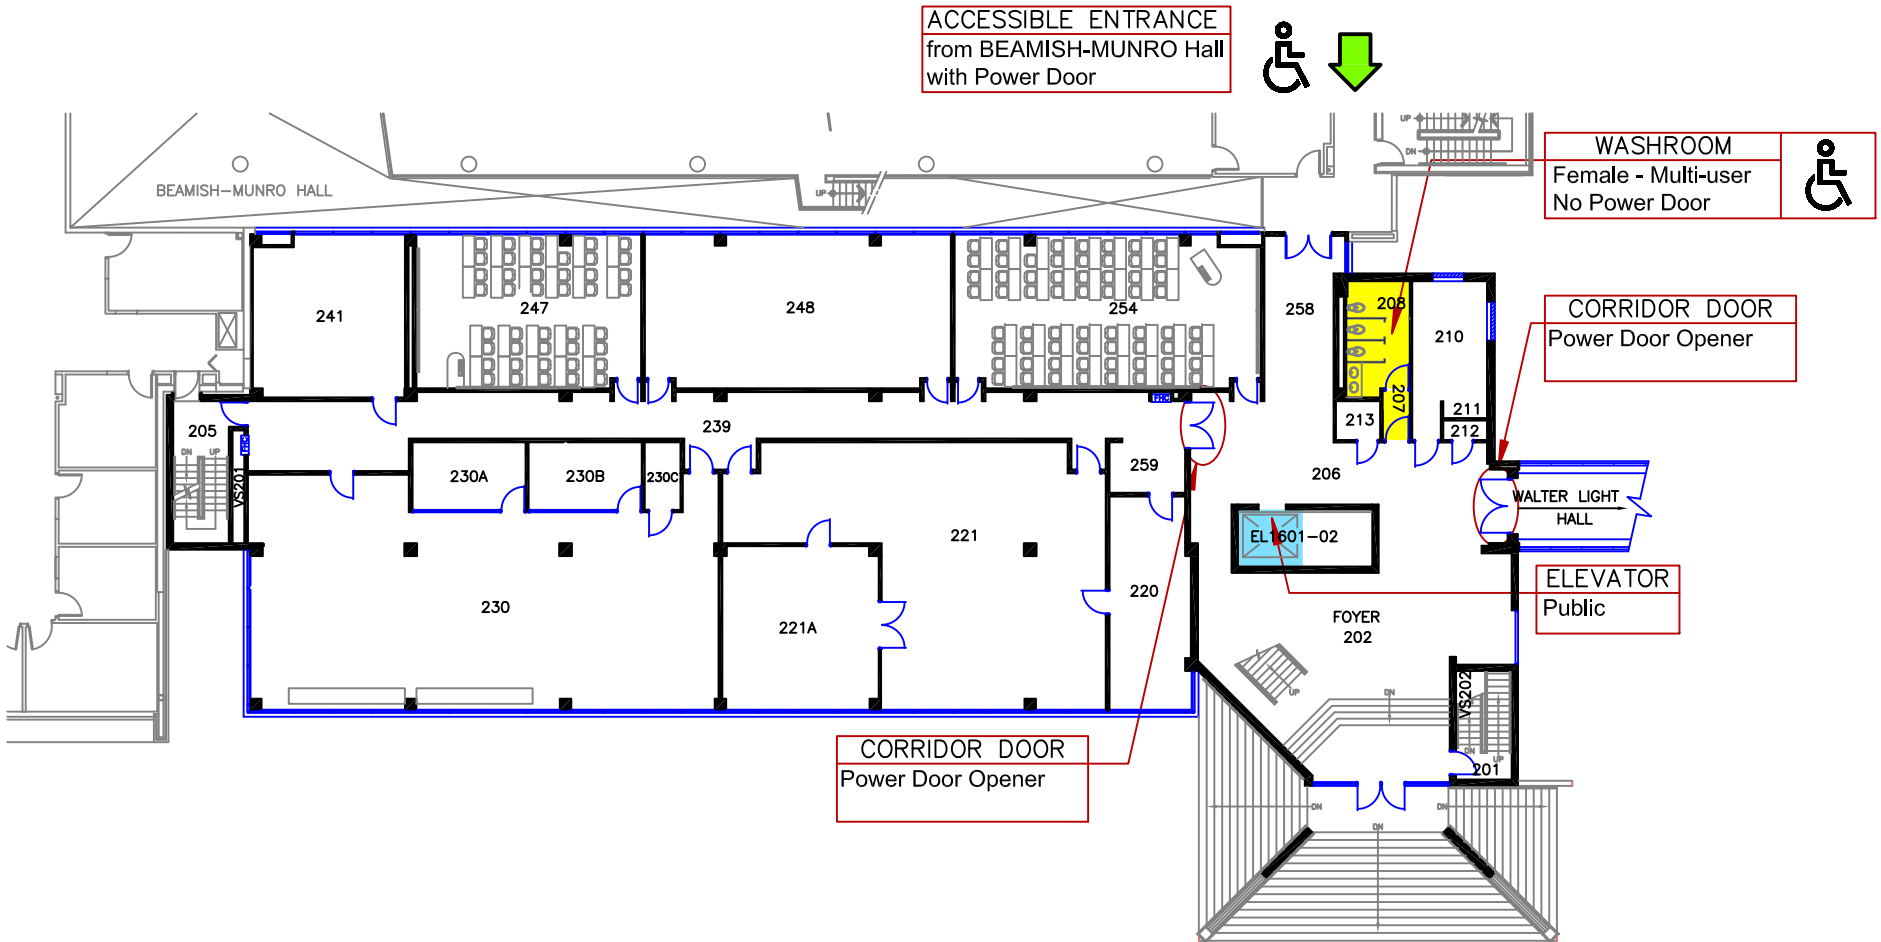

BEAMISH-MUNRO HALL

ELEVATOR  
Public

ACCESSIBLE ENTRANCE  
25 UNION STREET  
with Power Door

WASHROOM  
Male - Multi-user  
No Power Door

	ACCESSIBLE		ENTRANCE
	BABY CHANGE TABLE		ELEVATOR
	ADULT CHANGE TABLE		WASHROOM - MULTI USER
	SHOWER		WASHROOM - SINGLE USER
			WASHROOM - GENDER NEUTRAL

Queen's University

GOODWIN HALL

BLDC. No. 160 FIRST FLOOR PLAN

	ACCESSIBLE		ENTRANCE
	BABY CHANGE TABLE		ELEVATOR
	ADULT CHANGE TABLE		WASHROOM - MULTI USER
	SHOWER		WASHROOM - SINGLE USER
			WASHROOM - GENDER NEUTRAL

Queen's University

GOODWIN HALL

BLDG. No. 160 SECOND FLOOR PLAN

ELEVATOR  
Public

WASHROOM  
Male - Multi-user  
Not Accessible

CORRIDOR DOOR  
Power Door Openers

WALTER LIGHT  
HALL

ROOF

	ACCESSIBLE		ENTRANCE
	BABY CHANGE TABLE		ELEVATOR
	ADULT CHANGE TABLE		WASHROOM - MULTI USER
	SHOWER		WASHROOM - SINGLE USER
			WASHROOM - GENDER NEUTRAL

Queen's University

GOODWIN HALL

BLDG. No. 160

THIRD FLOOR PLAN