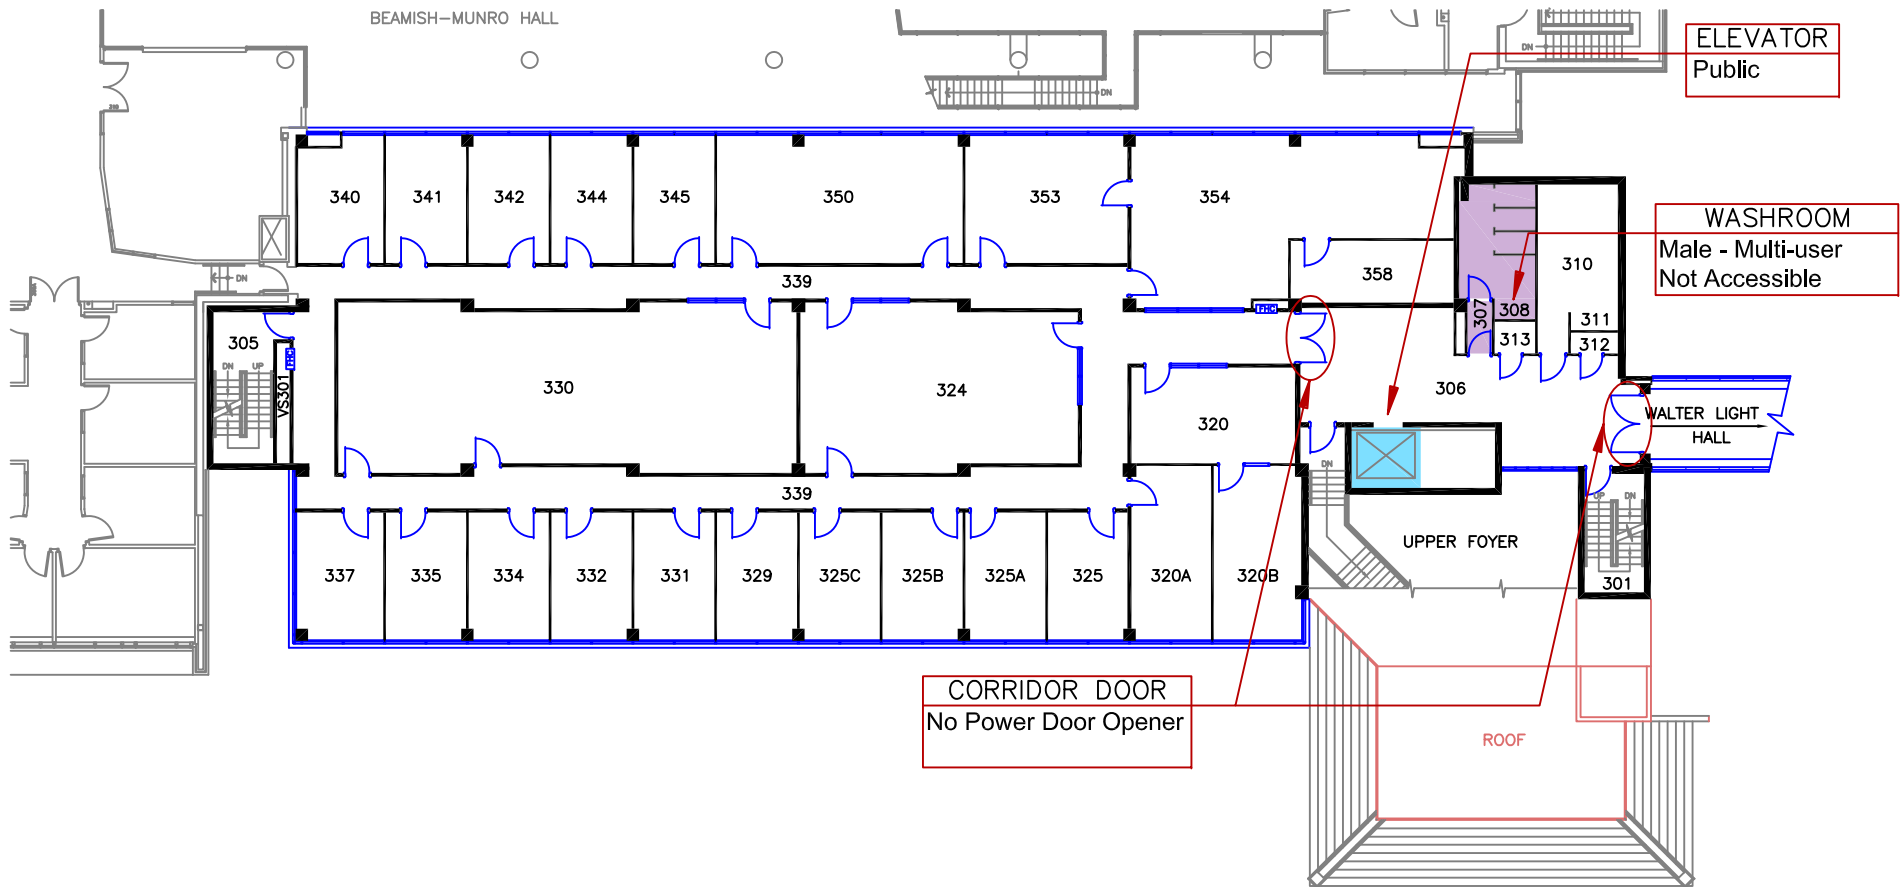

LEGEND

Queen's University	
GOODWIN HALL	
BLDG. No. 160	FIRST FLOOR PLAN

- ACCESSIBLE ENTRANCE with Power Door Opener
- ELEVATOR
- WASHROOM - ACCESSIBLE
- WASHROOM - NOT ACCESSIBLE

LEGEND

Queen's University	
GOODWIN HALL	
BLDG. No. 160	SECOND FLOOR PLAN

-  ACCESSIBLE ENTRANCE with Power Door Opener
-  ELEVATOR
-  WASHROOM - ACCESSIBLE
-  WASHROOM - NOT ACCESSIBLE

LEGEND

Queen's University	
GOODWIN HALL	
BLDG. No. 160	THIRD FLOOR PLAN

-  ACCESSIBLE ENTRANCE with Power Door Opener
-  ELEVATOR
-  WASHROOM - ACCESSIBLE
-  WASHROOM - NOT ACCESSIBLE

LEGEND

Queen's University	
GOODWIN HALL	
BLDG. No. 160	FOURTH FLOOR PLAN

CORRIDOR DOOR
No Power Door Opener

ELEVATOR
Public

WASHROOM
Male - Multi-user
Not Accessible

WALTER LIGHT
HALL

ROOF

-  ACCESSIBLE ENTRANCE with Power Door Opener
-  ELEVATOR
-  WASHROOM - ACCESSIBLE
-  WASHROOM - NOT ACCESSIBLE

LEGEND

Queen's University

GOODWIN HALL

BLDG. No. 160 FIFTH FLOOR PLAN

-  ACCESSIBLE ENTRANCE with Power Door Opener
-  ELEVATOR
-  WASHROOM - ACCESSIBLE
-  WASHROOM - NOT ACCESSIBLE

LEGEND

Queen's University	
GOODWIN HALL	
BLDG. No. 160	SIXTH FLOOR PLAN