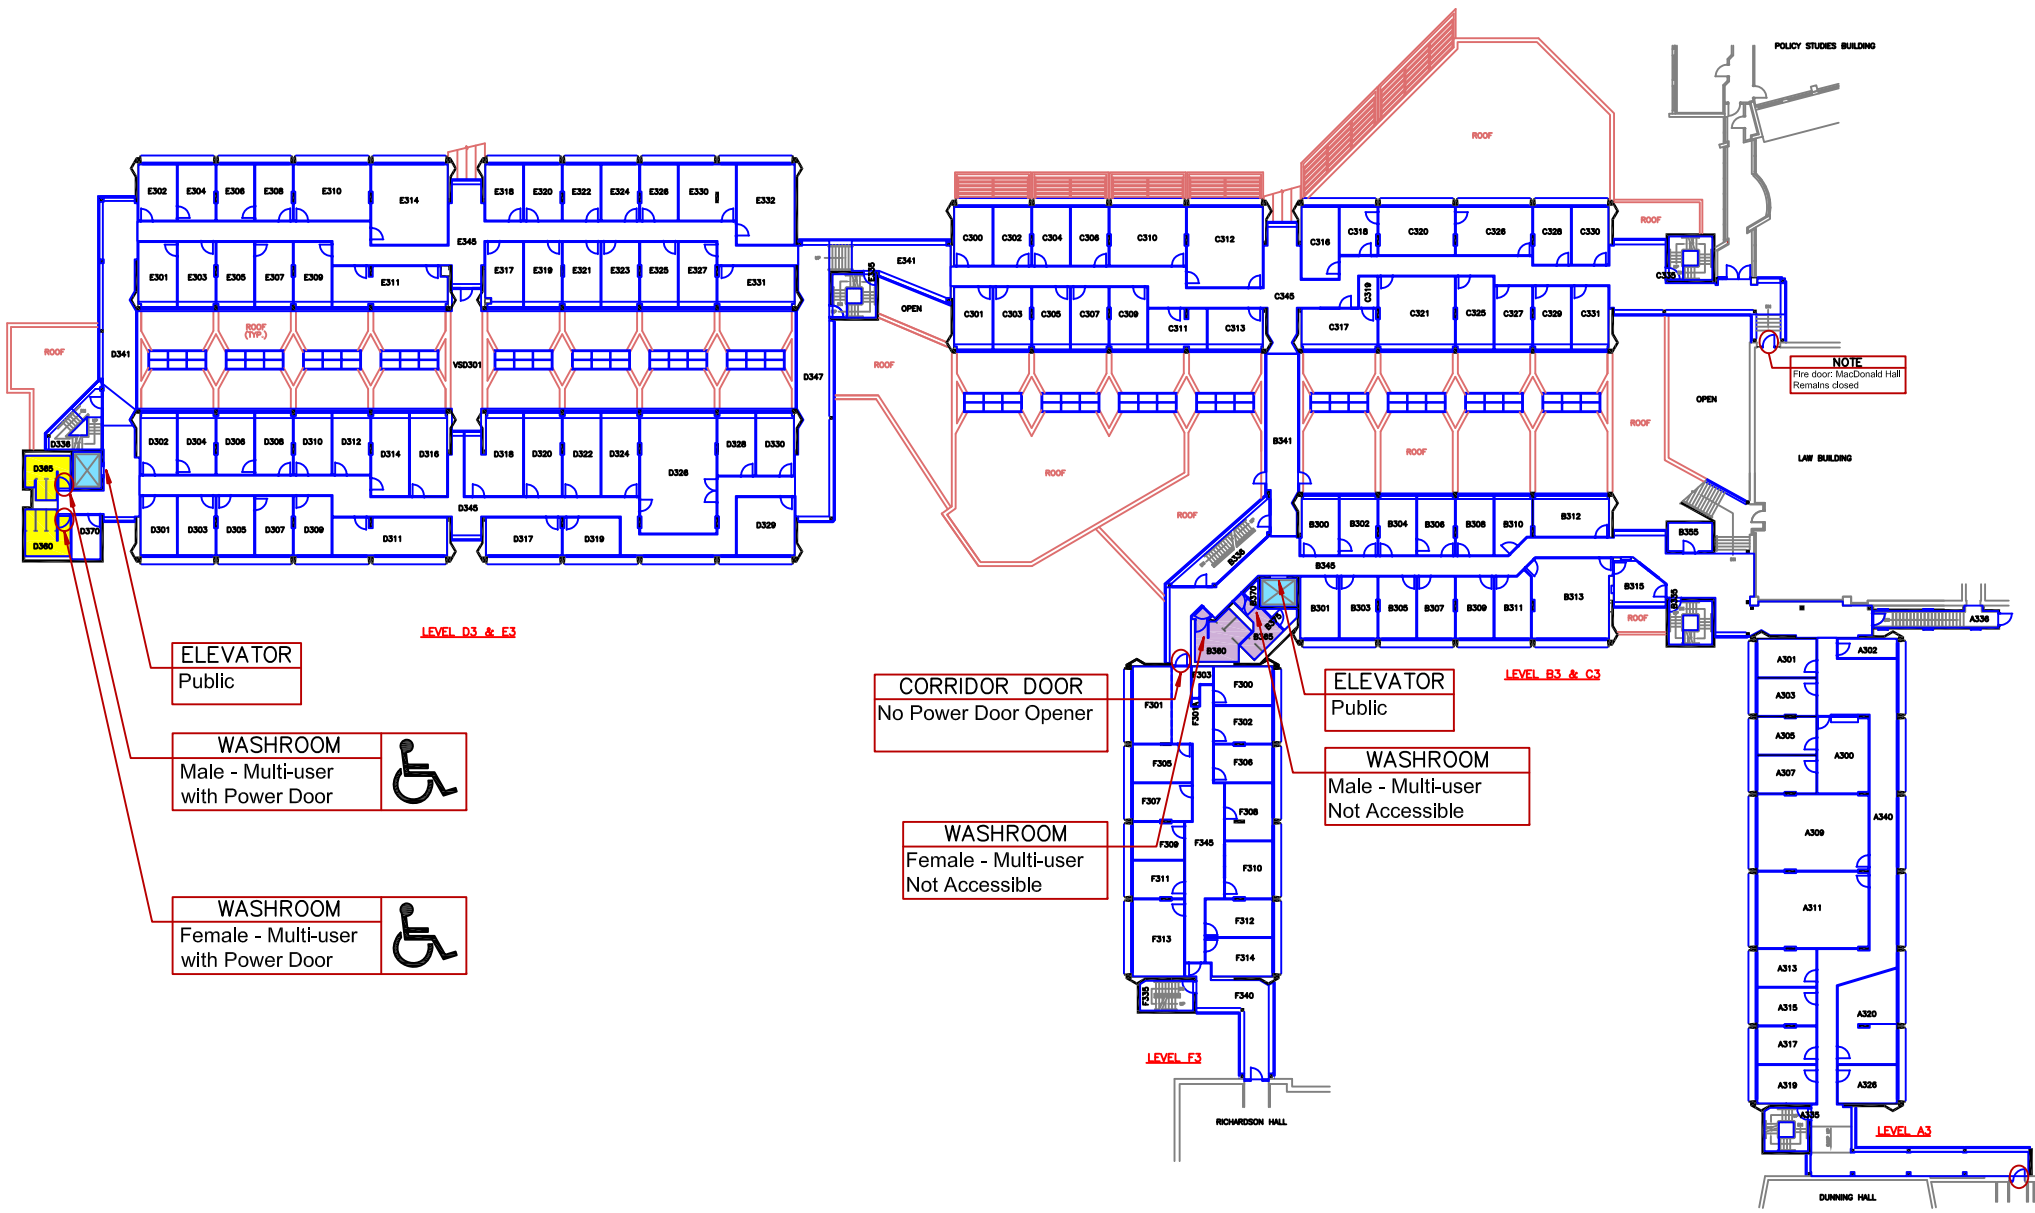

ELEVATOR
Public

- ACCESSIBLE ENTRANCE with Power Door Opener
- ELEVATOR
- WASHROOM - ACCESSIBLE
- WASHROOM - NOT ACCESSIBLE

LEGEND

Queen's University

MACKINTOSH CORRY HALL

BLDG. No. 164 LEVEL 2 FLOOR PLAN

NOTE
Fire door: MacDonald Hall
Remains closed

NOTE
Fire door: Macdonald Hall
Remains closed

ELEVATOR
Public

WASHROOM
Male - Multi-user
Not Accessible

WASHROOM
Female - Multi-user
Not Accessible

LEVEL D4 & LEVEL E3 ROOF

WASHROOM
Female - Multi-user
Not Accessible