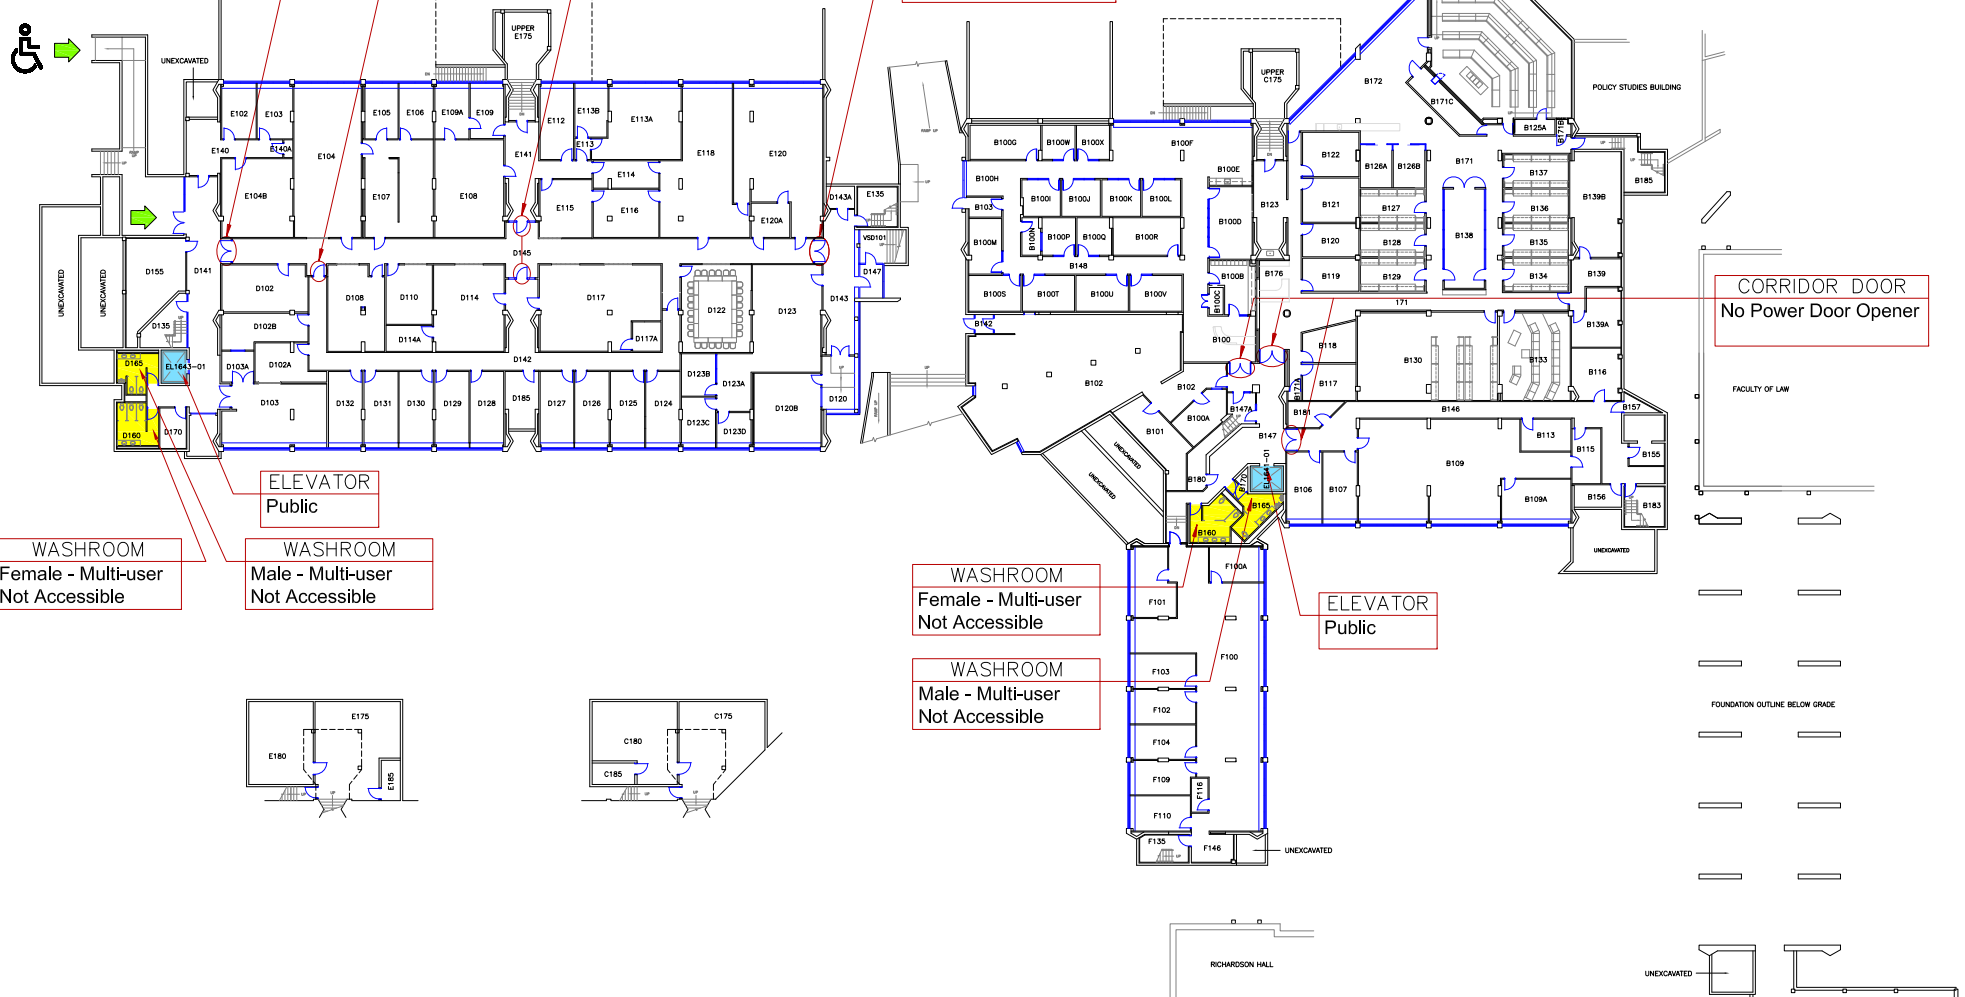

ACCESSIBLE ENTRANCE
68 UNIVERSITY AVENUE
Accessible with Power Door

CORRIDOR DOOR
No Power Door Opener

CORRIDOR DOOR
No Power Door Opener

ELEVATOR
Public

WASHROOM
Female - Multi-user
Not Accessible

WASHROOM
Male - Multi-user
Not Accessible

WASHROOM
Female - Multi-user
Not Accessible

WASHROOM
Male - Multi-user
Not Accessible

ELEVATOR
Public

	ACCESSIBLE		ENTRANCE
	BABY CHANGE TABLE		ELEVATOR
	ADULT CHANGE TABLE		WASHROOM - MULTI USER
	SHOWER		WASHROOM - SINGLE USER
			WASHROOM - GENDER NEUTRAL

Queen's University

MACKINTOSH CORY HALL

BLDG. No. 164 LEVEL 1 FLOOR PLAN

ACCESSIBLE ENTRANCE
68 UNIVERSITY AVENUE
Accessible with Power Door

ACCESSIBLE ENTRANCE
68 UNIVERSITY AVENUE
Accessible with Power Door

ELEVATOR
Public

WASHROOM
Single-user
Power Door

	ACCESSIBLE		ENTRANCE
	BABY CHANGE TABLE		ELEVATOR
	ADULT CHANGE TABLE		WASHROOM - MULTI USER
	SHOWER		WASHROOM - SINGLE USER
			WASHROOM - GENDER NEUTRAL