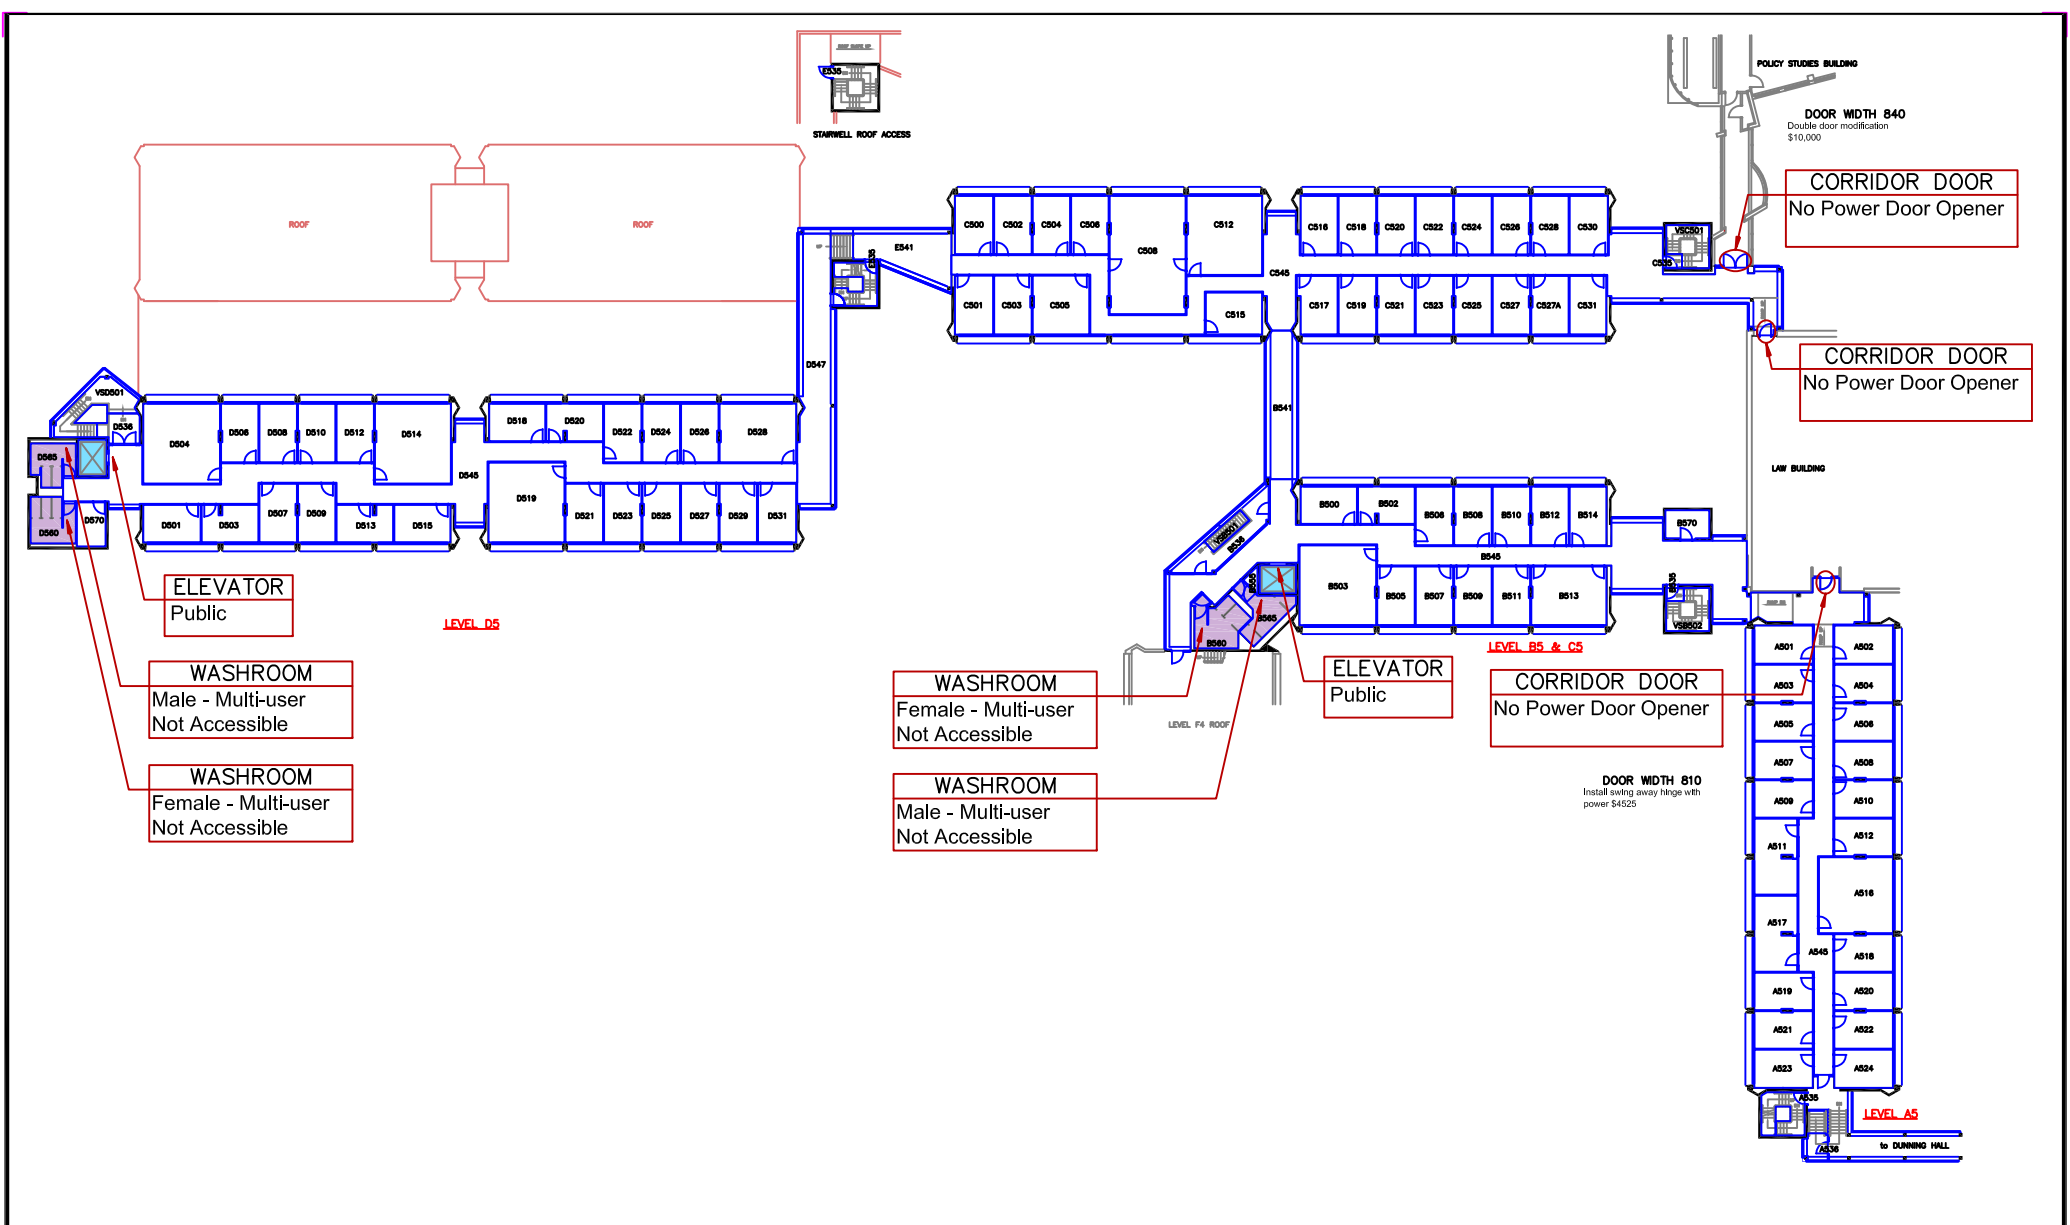

NOTE
Fire door: Macdonald Hall
Remains closed

ELEVATOR
Public

WASHROOM
Male - Multi-user
Not Accessible

WASHROOM
Female - Multi-user
Not Accessible

LEVEL D4 & LEVEL E3 ROOF

WASHROOM
Female - Multi-user
Not Accessible

WASHROOM
Male - Multi-user
Not Accessible

ELEVATOR
Public

LEVEL B4 & C4

CORRIDOR DOOR
with Power Door Opener

LEVEL F4

LEVEL A4

- ACCESSIBLE ENTRANCE with Power Door Opener
- ELEVATOR
- WASHROOM - ACCESSIBLE
- WASHROOM - NOT ACCESSIBLE

LEGEND

Queen's University

MACKINTOSH CORRY HALL

BLDG. No. 164 LEVEL 4 FLOOR PLAN

	ACCESSIBLE ENTRANCE with Power Door Opener
	ELEVATOR
	WASHROOM - ACCESSIBLE
	WASHROOM - NOT ACCESSIBLE

LEGEND

Queen's University	
MACKINTOSH CORRY HALL	
BLDG. No. 164	LEVEL 5 FLOOR PLAN