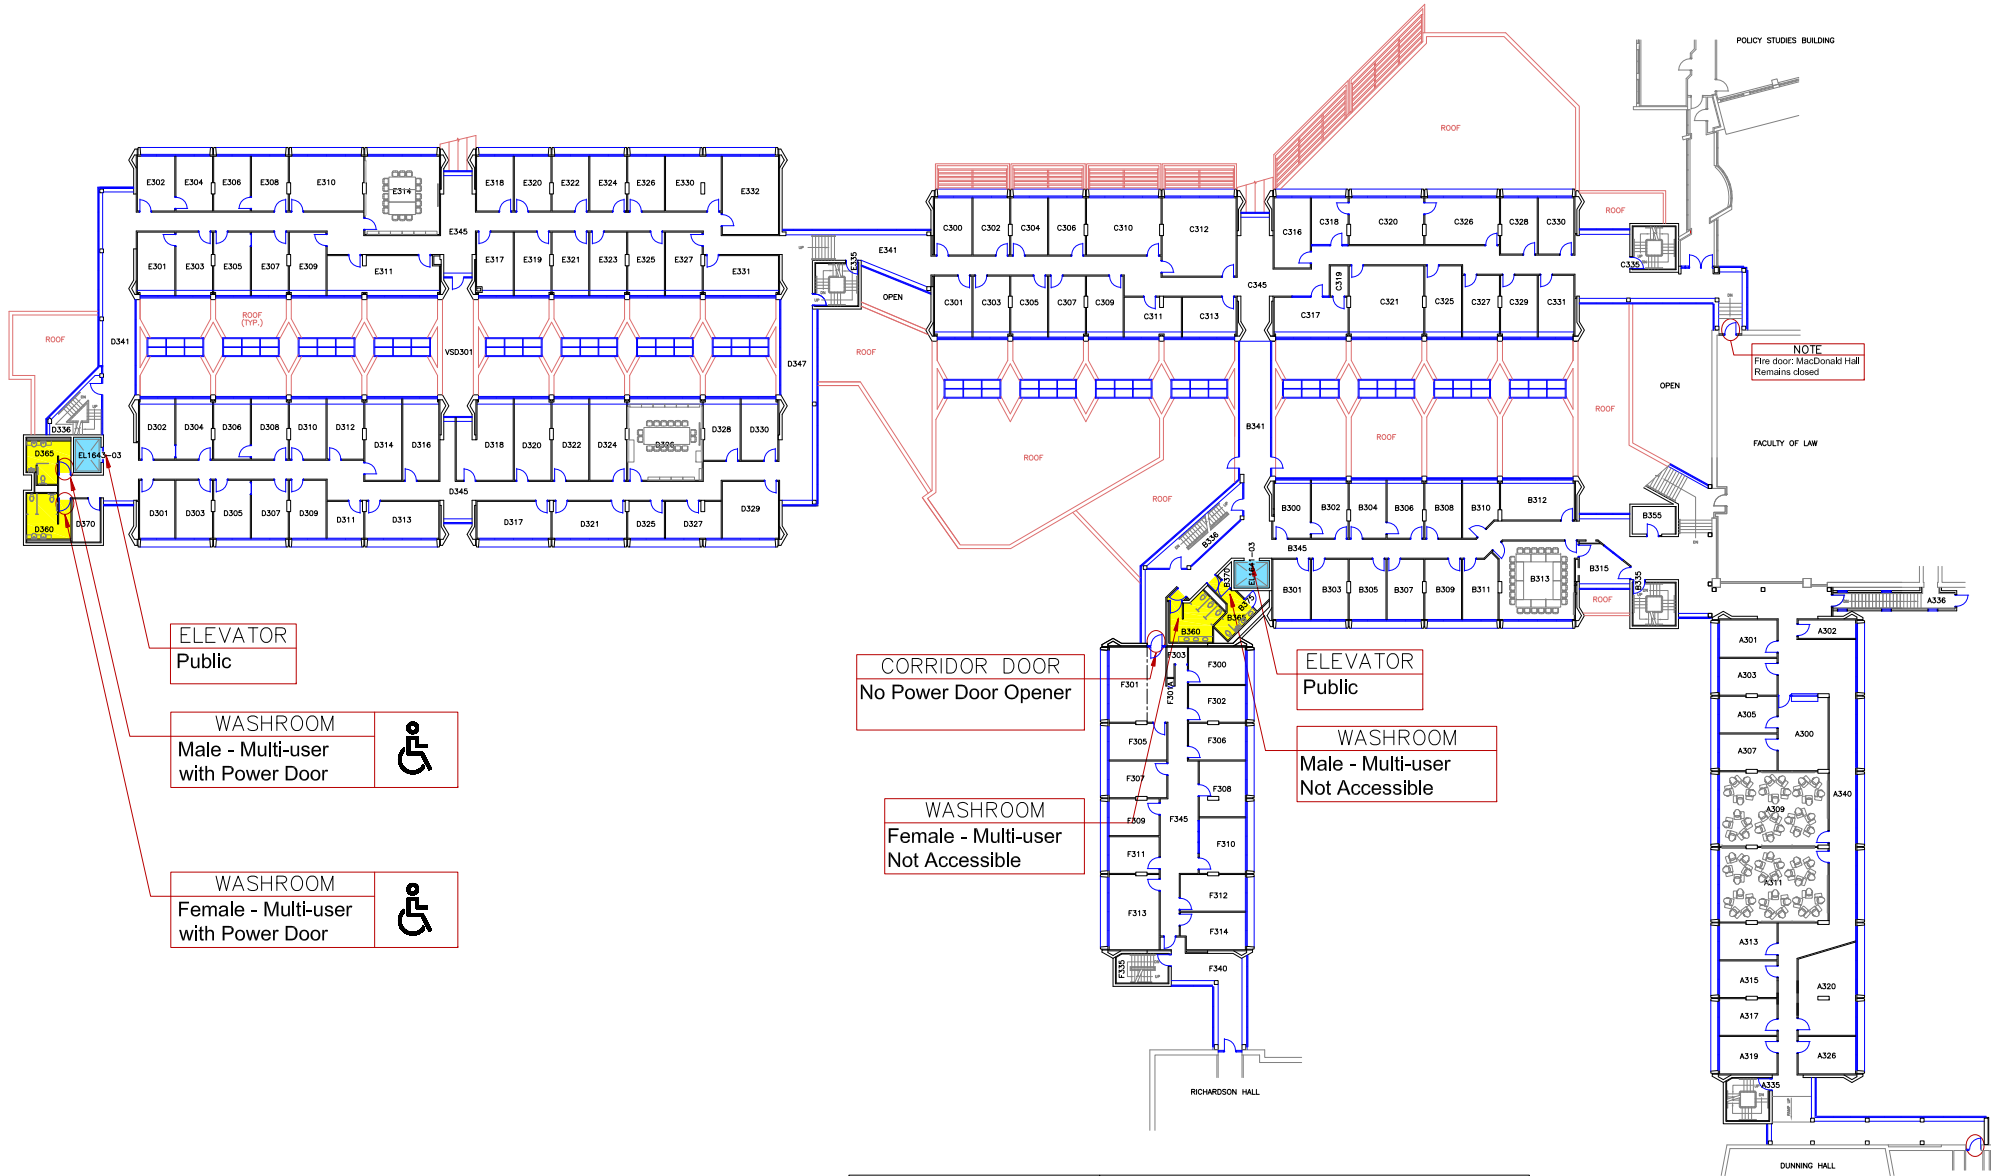

ELEVATOR
Public

WASHROOM
Male - Multi-user
with Power Door

WASHROOM
Female - Multi-user
with Power Door

CORRIDOR DOOR
No Power Door Opener

WASHROOM
Female - Multi-user
Not Accessible

ELEVATOR
Public

WASHROOM
Male - Multi-user
Not Accessible

NOTE
Fire door: MacDonald Hall
Remains closed

	ACCESSIBLE		ENTRANCE
	BABY CHANGE TABLE		ELEVATOR
	ADULT CHANGE TABLE		WASHROOM - MULTI USER
	SHOWER		WASHROOM - SINGLE USER
			WASHROOM - GENDER NEUTRAL

Queen's University
MACKINTOSH CORRY HALL
BLDG. No. 164 LEVEL 3 FLOOR PLAN