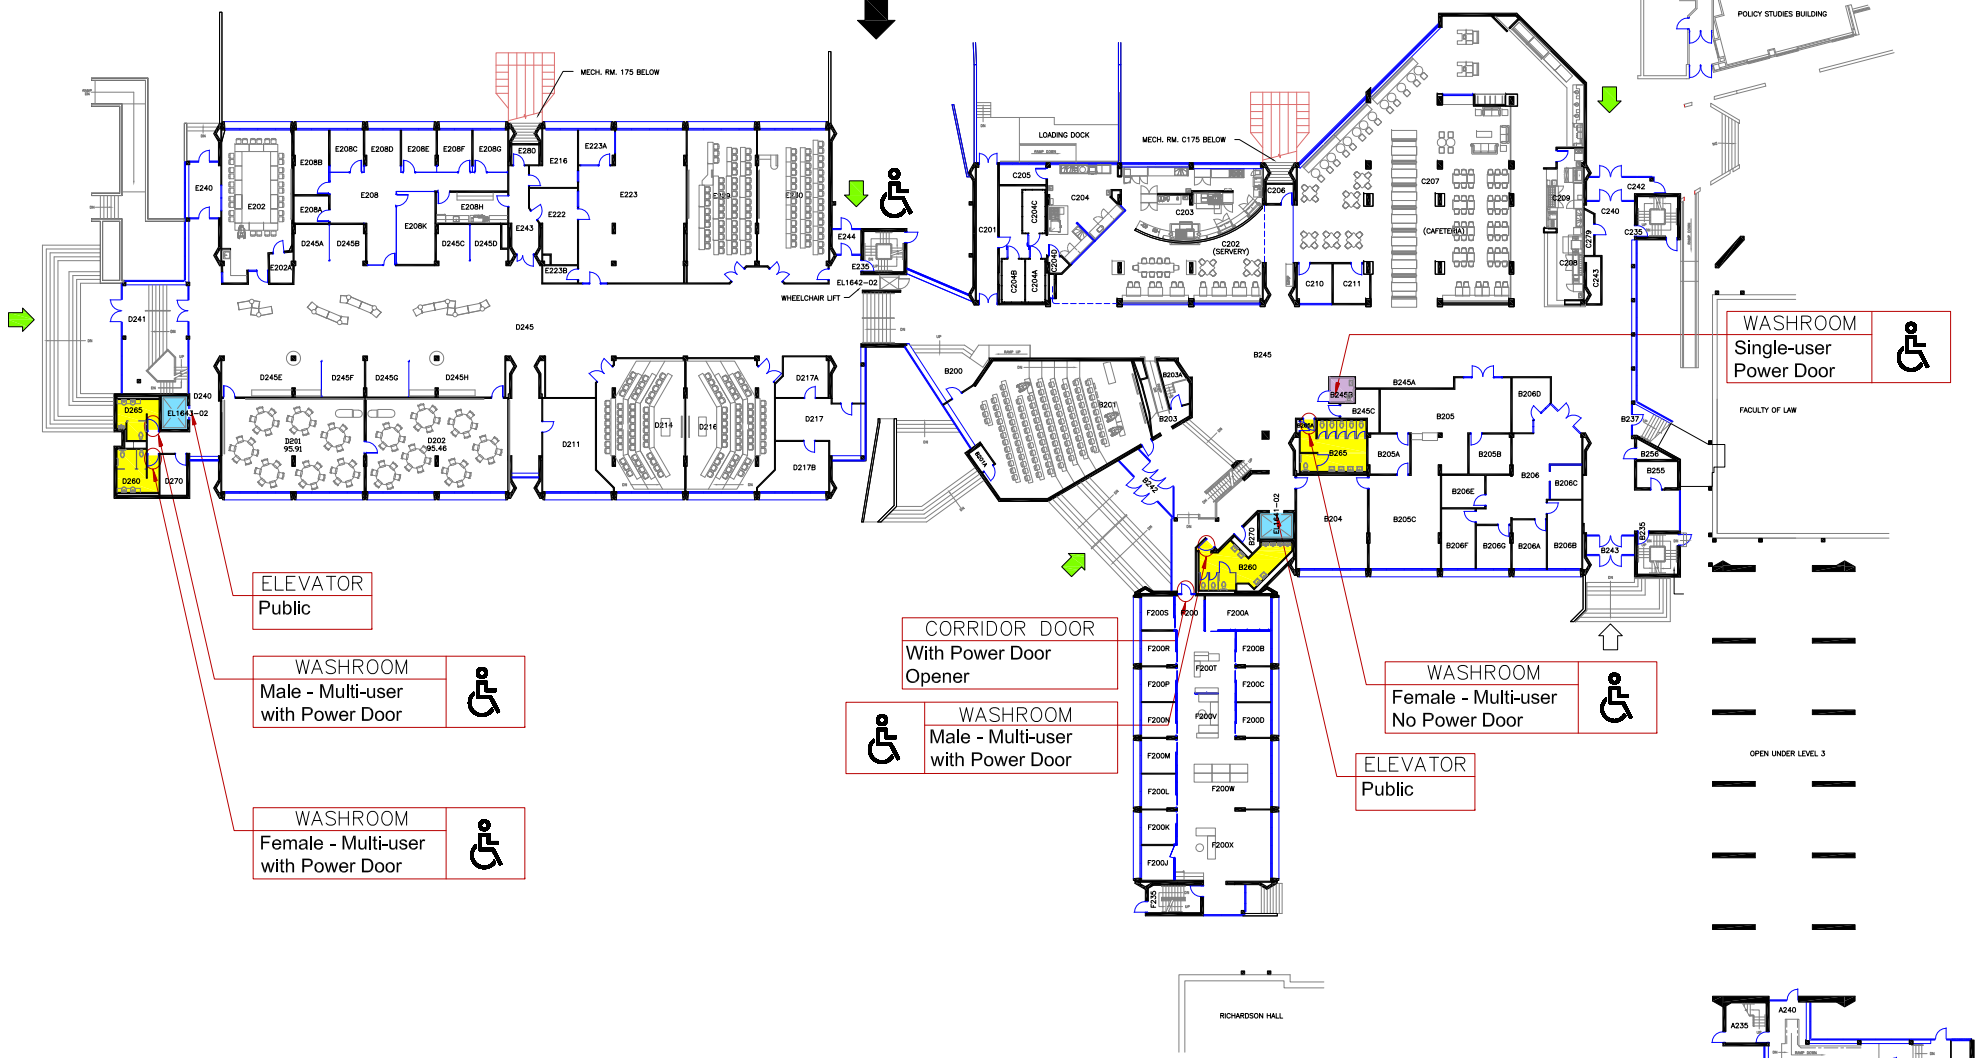

WASHROOM
Female - Multi-user
Not Accessible

WASHROOM
Male - Multi-user
Not Accessible

ELEVATOR
Public

	ACCESSIBLE		ENTRANCE
	BABY CHANGE TABLE		ELEVATOR
	ADULT CHANGE TABLE		WASHROOM - MULTI USER
	SHOWER		WASHROOM - SINGLE USER
			WASHROOM - GENDER NEUTRAL

Queen's University

MACKINTOSH CORY HALL

BLDG. No. 164 LEVEL 1 FLOOR PLAN

ACCESSIBLE ENTRANCE
68 UNIVERSITY AVENUE
Accessible with Power Door

ACCESSIBLE ENTRANCE
68 UNIVERSITY AVENUE
Accessible with Power Door

ELEVATOR
Public

WASHROOM
Male - Multi-user
with Power Door

WASHROOM
Female - Multi-user
with Power Door

CORRIDOR DOOR
With Power Door
Opener

WASHROOM
Male - Multi-user
with Power Door

WASHROOM
Female - Multi-user
No Power Door

ELEVATOR
Public

WASHROOM
Single-user
Power Door

	ACCESSIBLE		ENTRANCE
	BABY CHANGE TABLE		ELEVATOR
	ADULT CHANGE TABLE		WASHROOM - MULTI USER
	SHOWER		WASHROOM - SINGLE USER
			WASHROOM - GENDER NEUTRAL