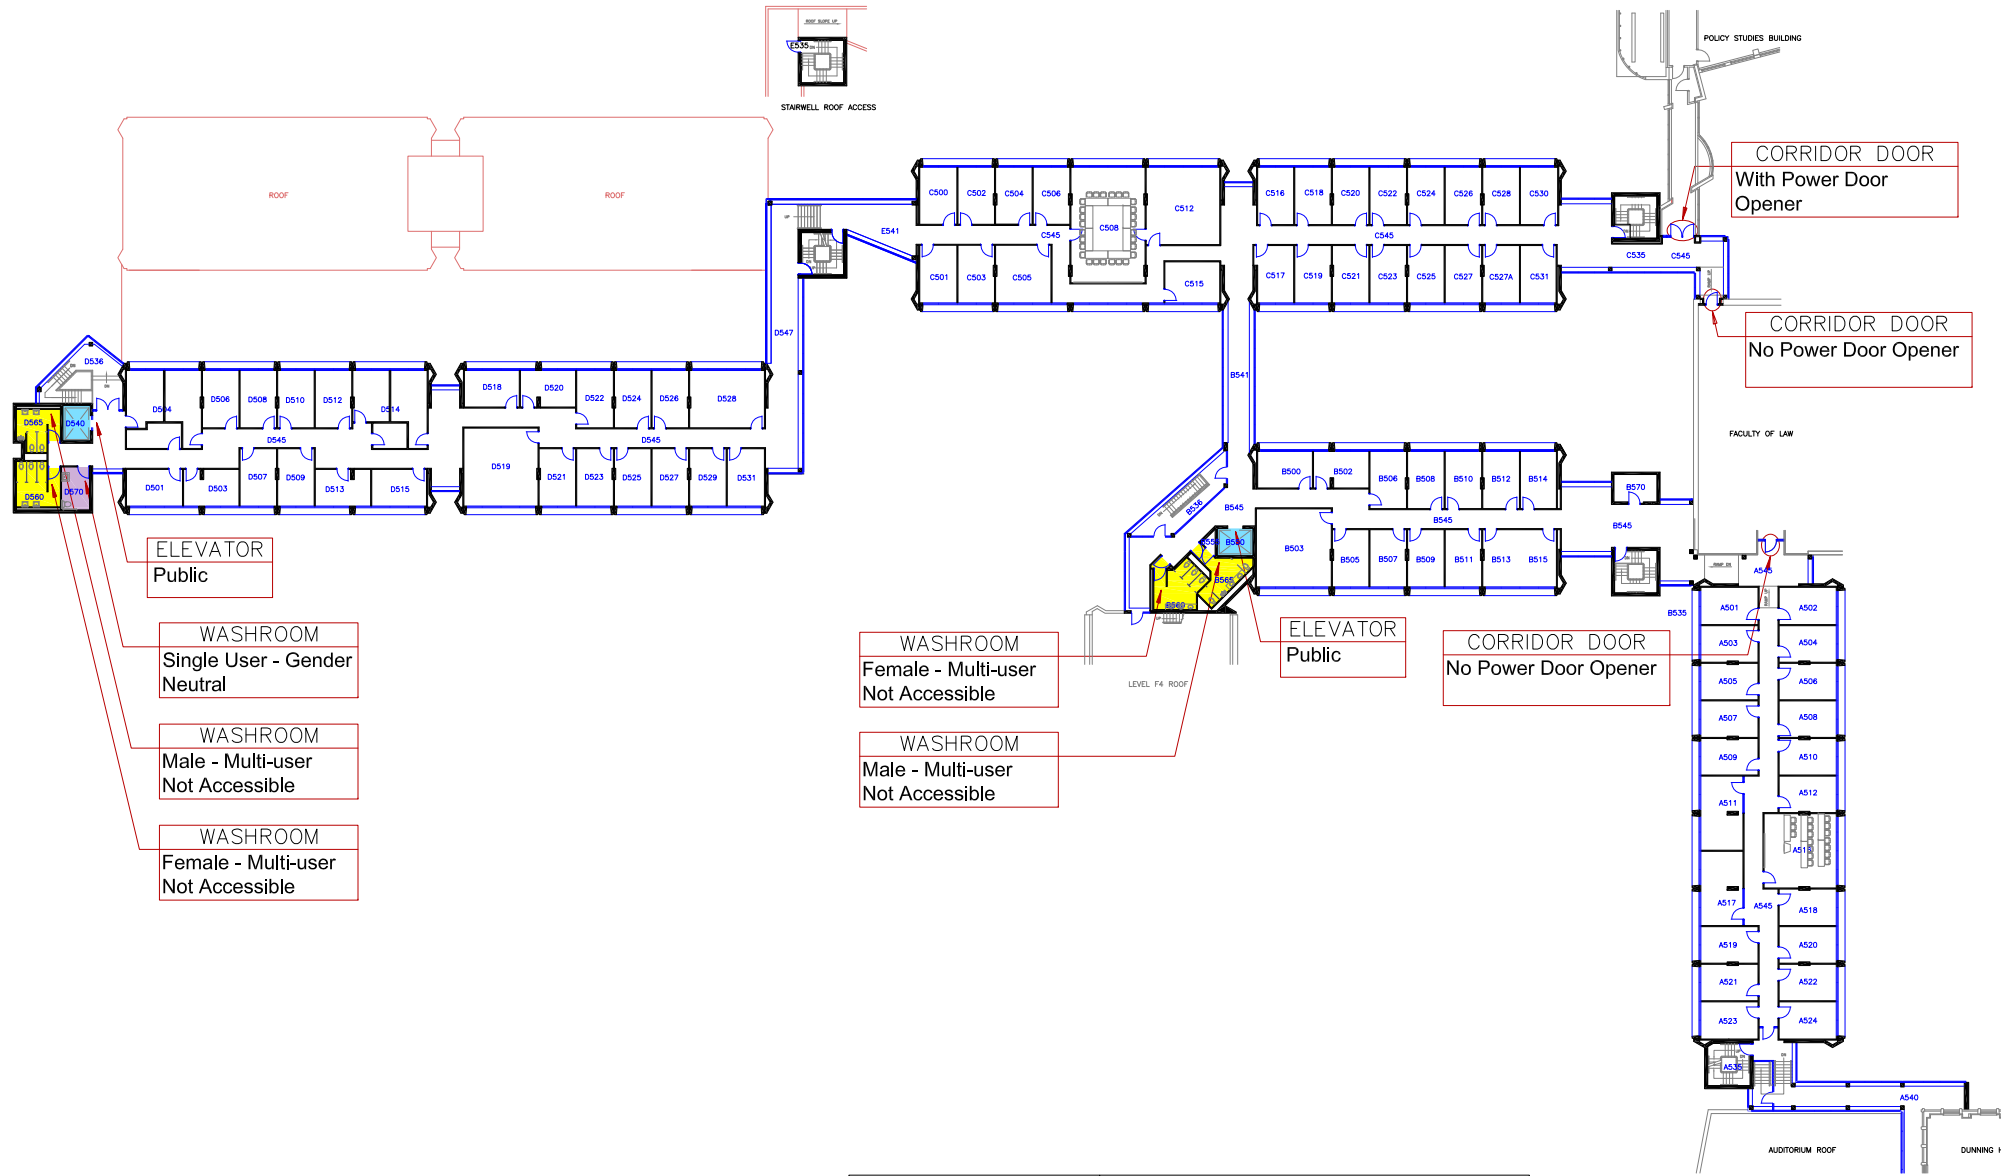

WASHROOM
Male - Multi-user
Not Accessible

ELEVATOR
Public

CORRIDOR DOOR
with Power Door Opener

CORRIDOR DOOR
With Power Door Opener

NOTE
Fire door: Macdonald Hall
Remains closed

	ACCESSIBLE		ENTRANCE
	BABY CHANGE TABLE		ELEVATOR
	ADULT CHANGE TABLE		WASHROOM - MULTI USER
	SHOWER		WASHROOM - SINGLE USER
			WASHROOM - GENDER NEUTRAL

0m 2 4 6 8 10m
SCALE

NORTH

0m 2 4 6 8 10m
SCALE

Queen's University

MACKINTOSH CORRY HALL

BLDG. No. 164 **LEVEL 4 FLOOR PLAN**

CORRIDOR DOOR
With Power Door Opener

CORRIDOR DOOR
No Power Door Opener