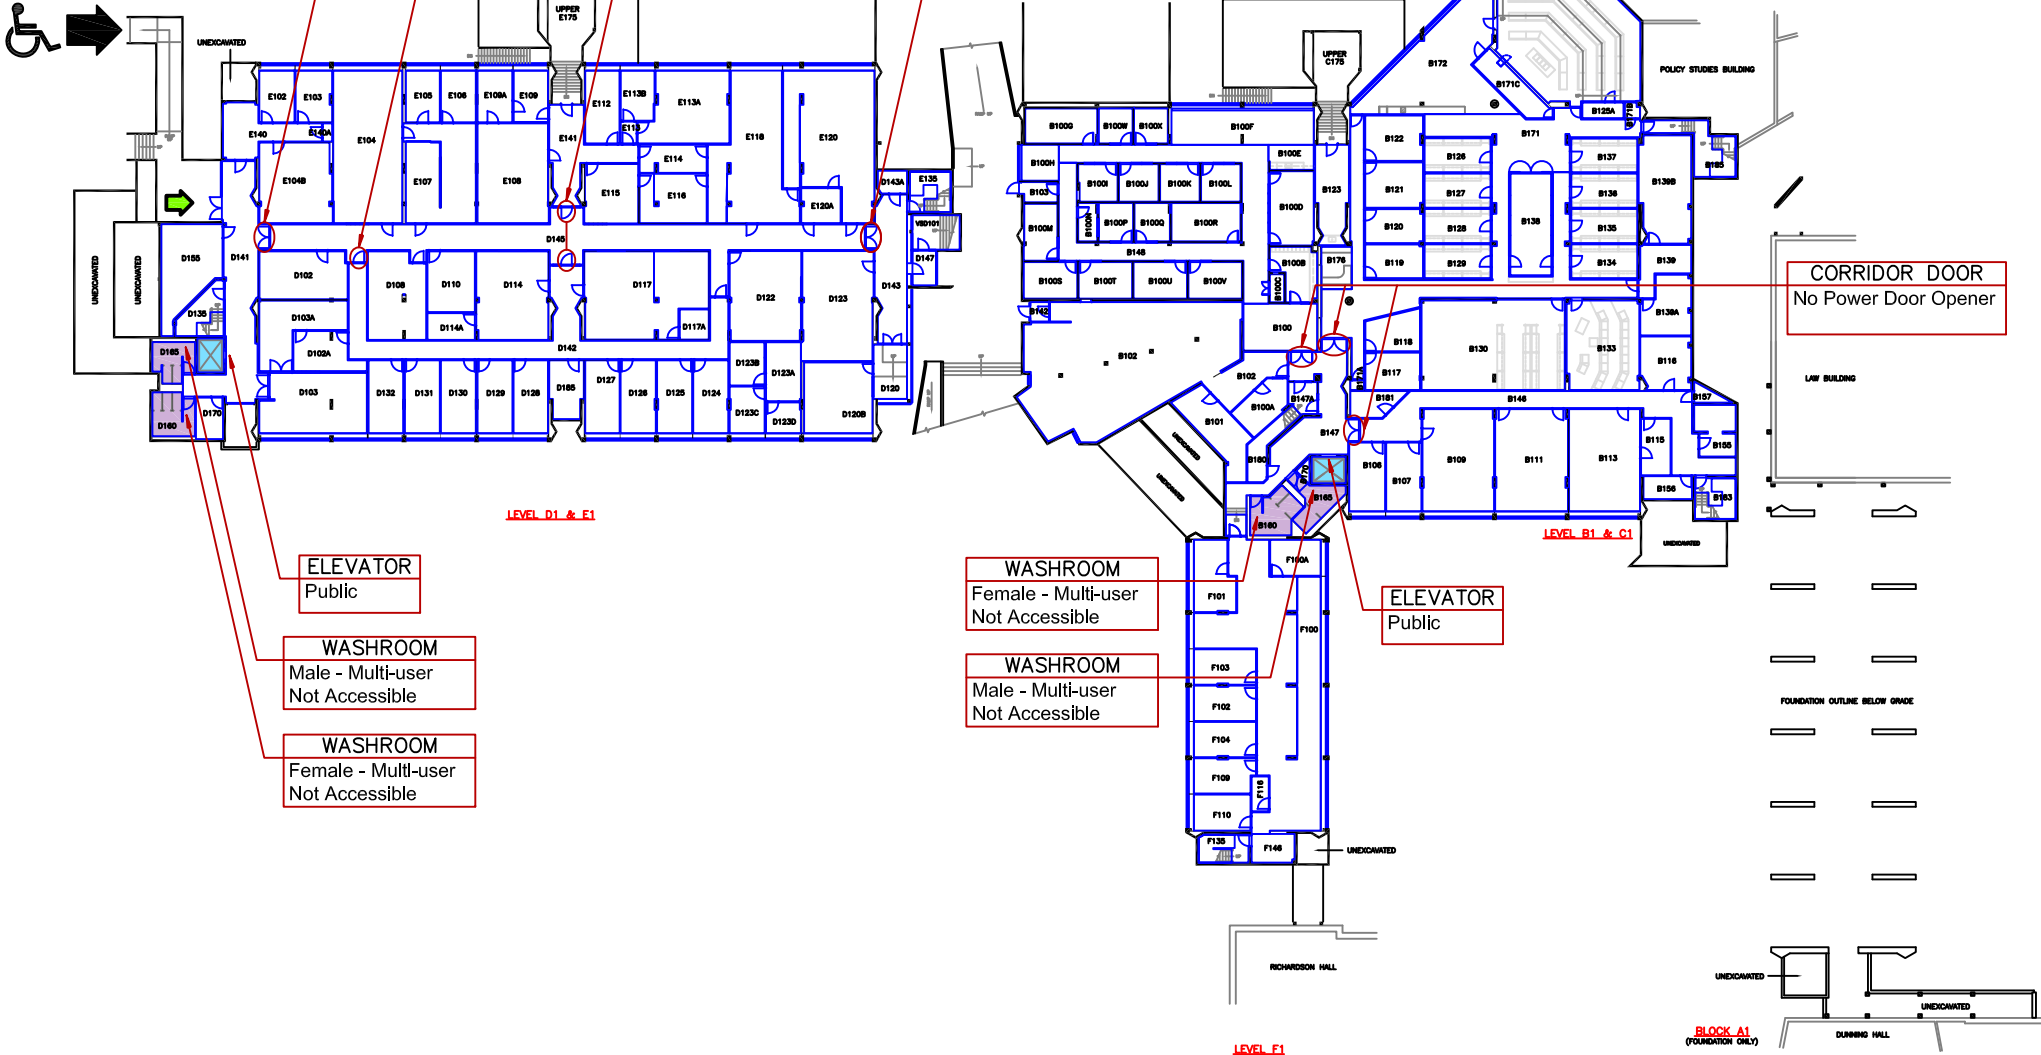

ACCESSIBLE ENTRANCE
68 UNIVERSITY AVENUE
Accessible with Power Door

CORRIDOR DOOR
No Power Door Opener

CORRIDOR DOOR
No Power Door Opener

ELEVATOR
Public

WASHROOM
Male - Multi-user
Not Accessible

WASHROOM
Female - Multi-user
Not Accessible

WASHROOM
Female - Multi-user
Not Accessible

WASHROOM
Male - Multi-user
Not Accessible

ELEVATOR
Public

- ACCESSIBLE ENTRANCE with Power Door Opener
- ELEVATOR
- WASHROOM - ACCESSIBLE
- WASHROOM - NOT ACCESSIBLE

LEGEND

Queen's University

MACKINTOSH CORRY HALL

BLDG. No. 164 LEVEL 1 FLOOR PLAN

ACCESSIBLE ENTRANCE
68 UNIVERSITY AVENUE
Accessible with Power Door

ACCESSIBLE ENTRANCE
68 UNIVERSITY AVENUE
Accessible with Power Door

ELEVATOR
Public

WASHROOM
Male - Multi-user
with Power Door

WASHROOM
Female - Multi-user
with Power Door

CORRIDOR DOOR
No Power Door Opener

WASHROOM
Male - Multi-user
with Power Door

WASHROOM
Female - Multi-user
with Power Door