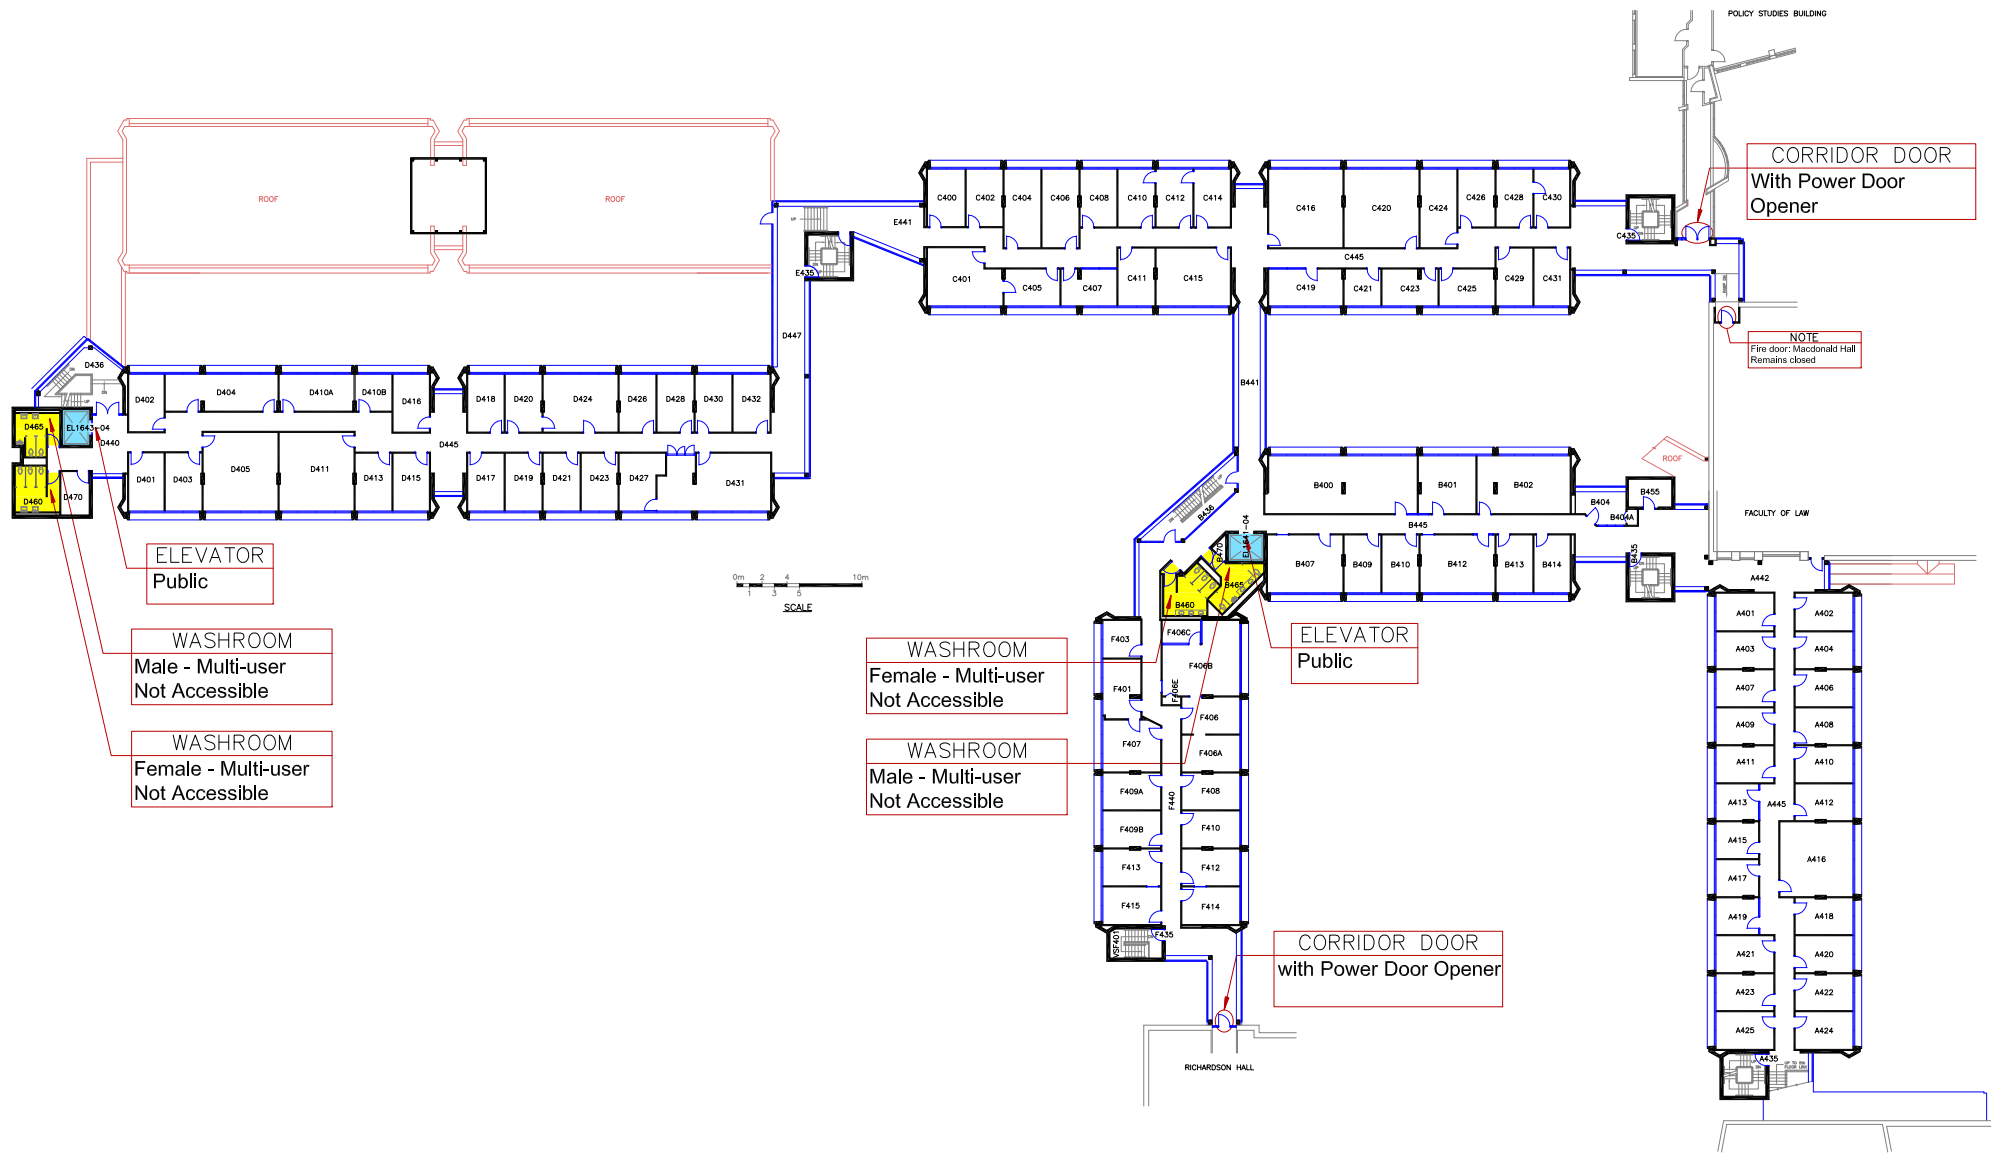

WASHROOM
Female - Multi-user
Not Accessible

ELEVATOR
Public

WASHROOM
Male - Multi-user
Not Accessible

NOTE
Fire door: MacDonald Hall
Remains closed

	ACCESSIBLE		ENTRANCE
	BABY CHANGE TABLE		ELEVATOR
	ADULT CHANGE TABLE		WASHROOM - MULTI USER
	SHOWER		WASHROOM - SINGLE USER
			WASHROOM - GENDER NEUTRAL

Queen's University
MACKINTOSH CORRY HALL
BLDG. No. 164 LEVEL 3 FLOOR PLAN

ELEVATOR
Public

WASHROOM
Male - Multi-user
Not Accessible

WASHROOM
Female - Multi-user
Not Accessible

WASHROOM
Female - Multi-user
Not Accessible

WASHROOM
Male - Multi-user
Not Accessible

ELEVATOR
Public

CORRIDOR DOOR
with Power Door Opener

CORRIDOR DOOR
With Power Door Opener

NOTE
Fire door: Macdonald Hall
Remains closed

	ACCESSIBLE		ENTRANCE
	BABY CHANGE TABLE		ELEVATOR
	ADULT CHANGE TABLE		WASHROOM - MULTI USER
	SHOWER		WASHROOM - SINGLE USER
			WASHROOM - GENDER NEUTRAL