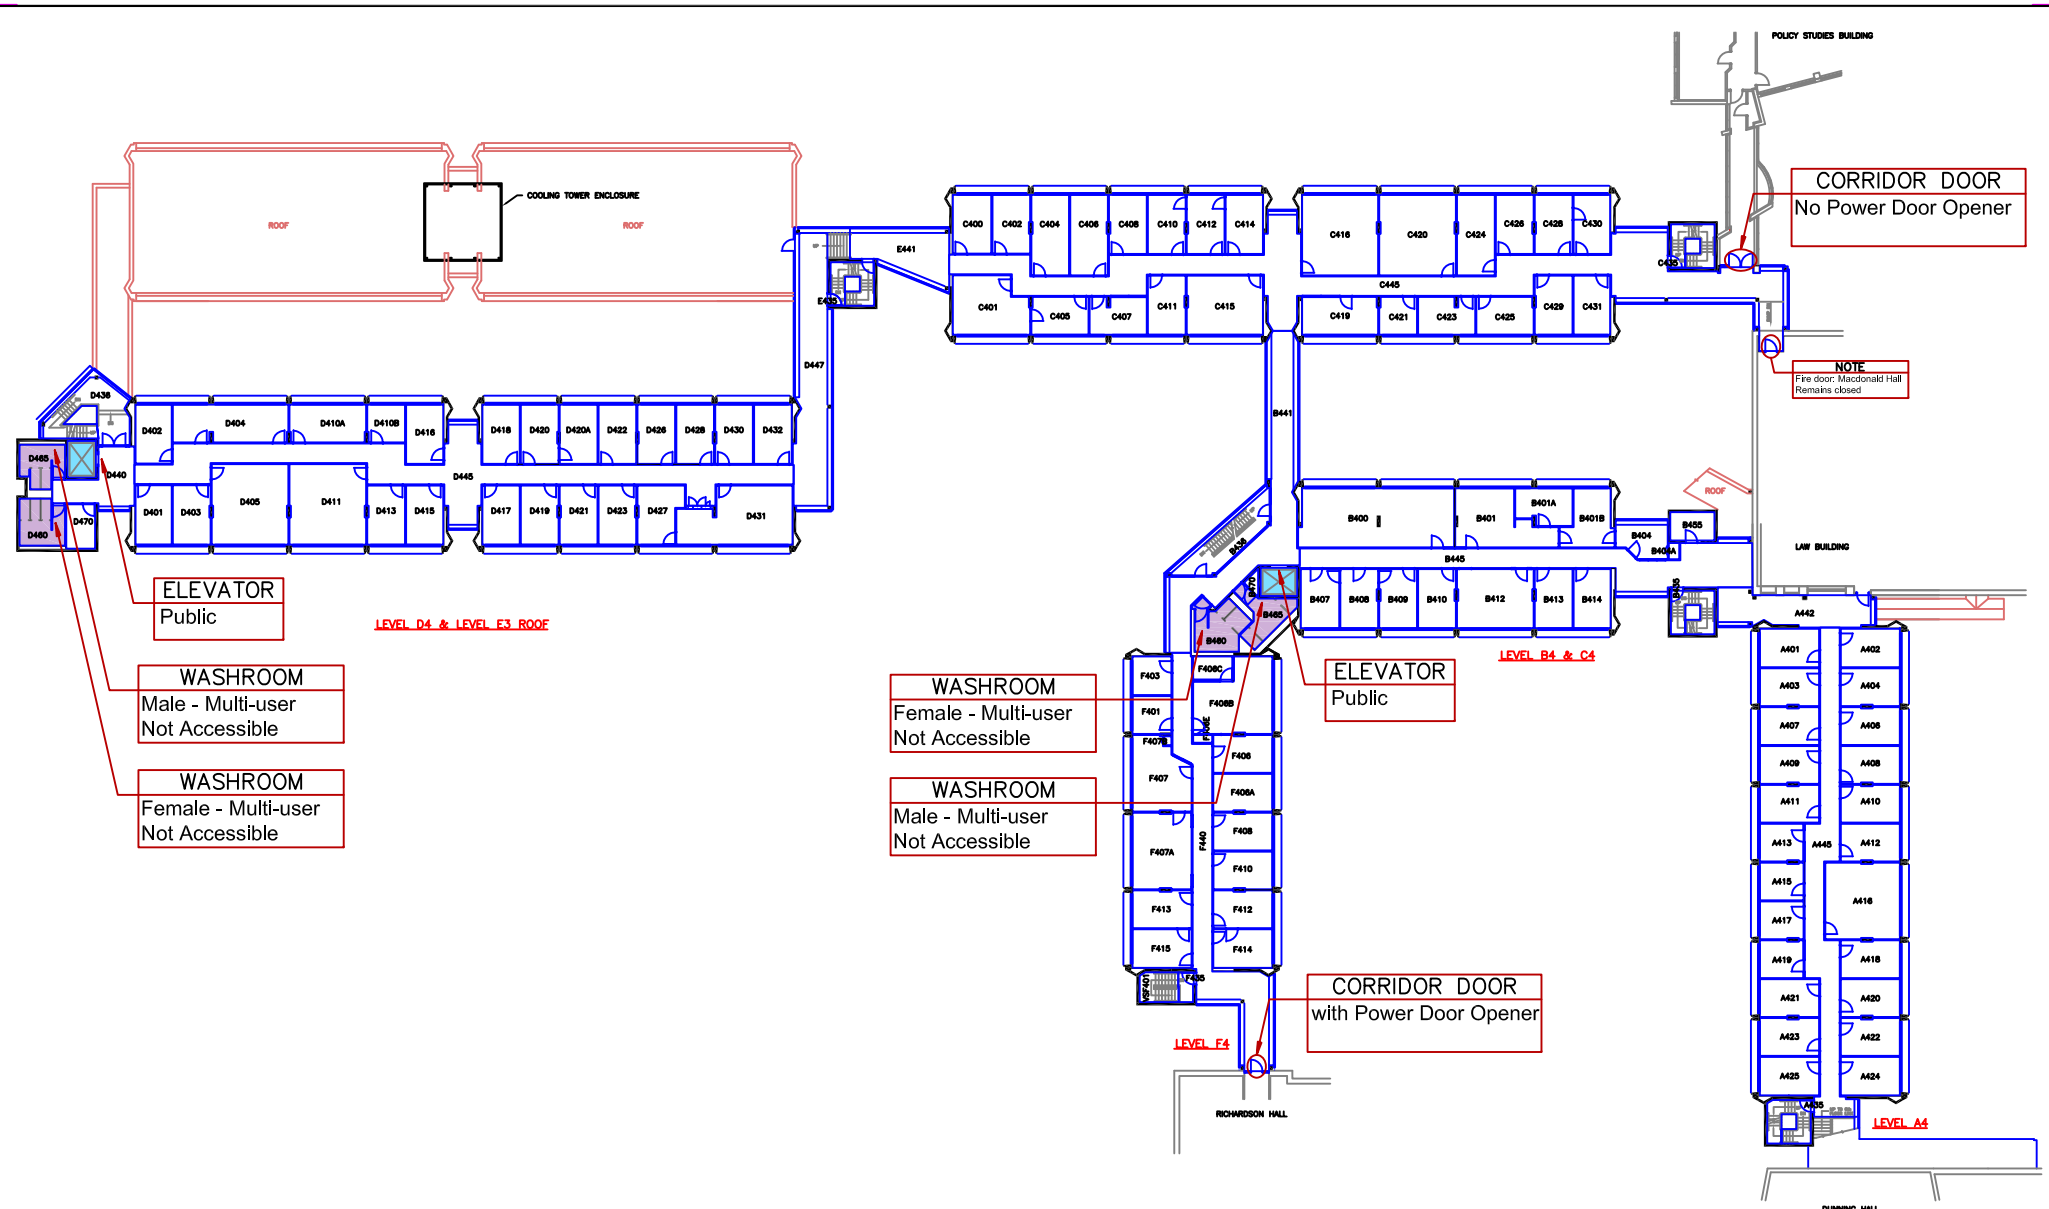

-  ACCESSIBLE ENTRANCE with Power Door Opener
-  ELEVATOR
-   WASHROOM - ACCESSIBLE
-  WASHROOM - NOT ACCESSIBLE

LEGEND

Queen's University

MACKINTOSH CORRY HALL

BLDG. No. 164 LEVEL 3 FLOOR PLAN

CORRIDOR DOOR
No Power Door Opener

NOTE
Fire door: Macdonald Hall
Remains closed

ELEVATOR
Public

WASHROOM
Male - Multi-user
Not Accessible

WASHROOM
Female - Multi-user
Not Accessible

LEVEL D4 & LEVEL E3 ROOF

WASHROOM
Female - Multi-user
Not Accessible