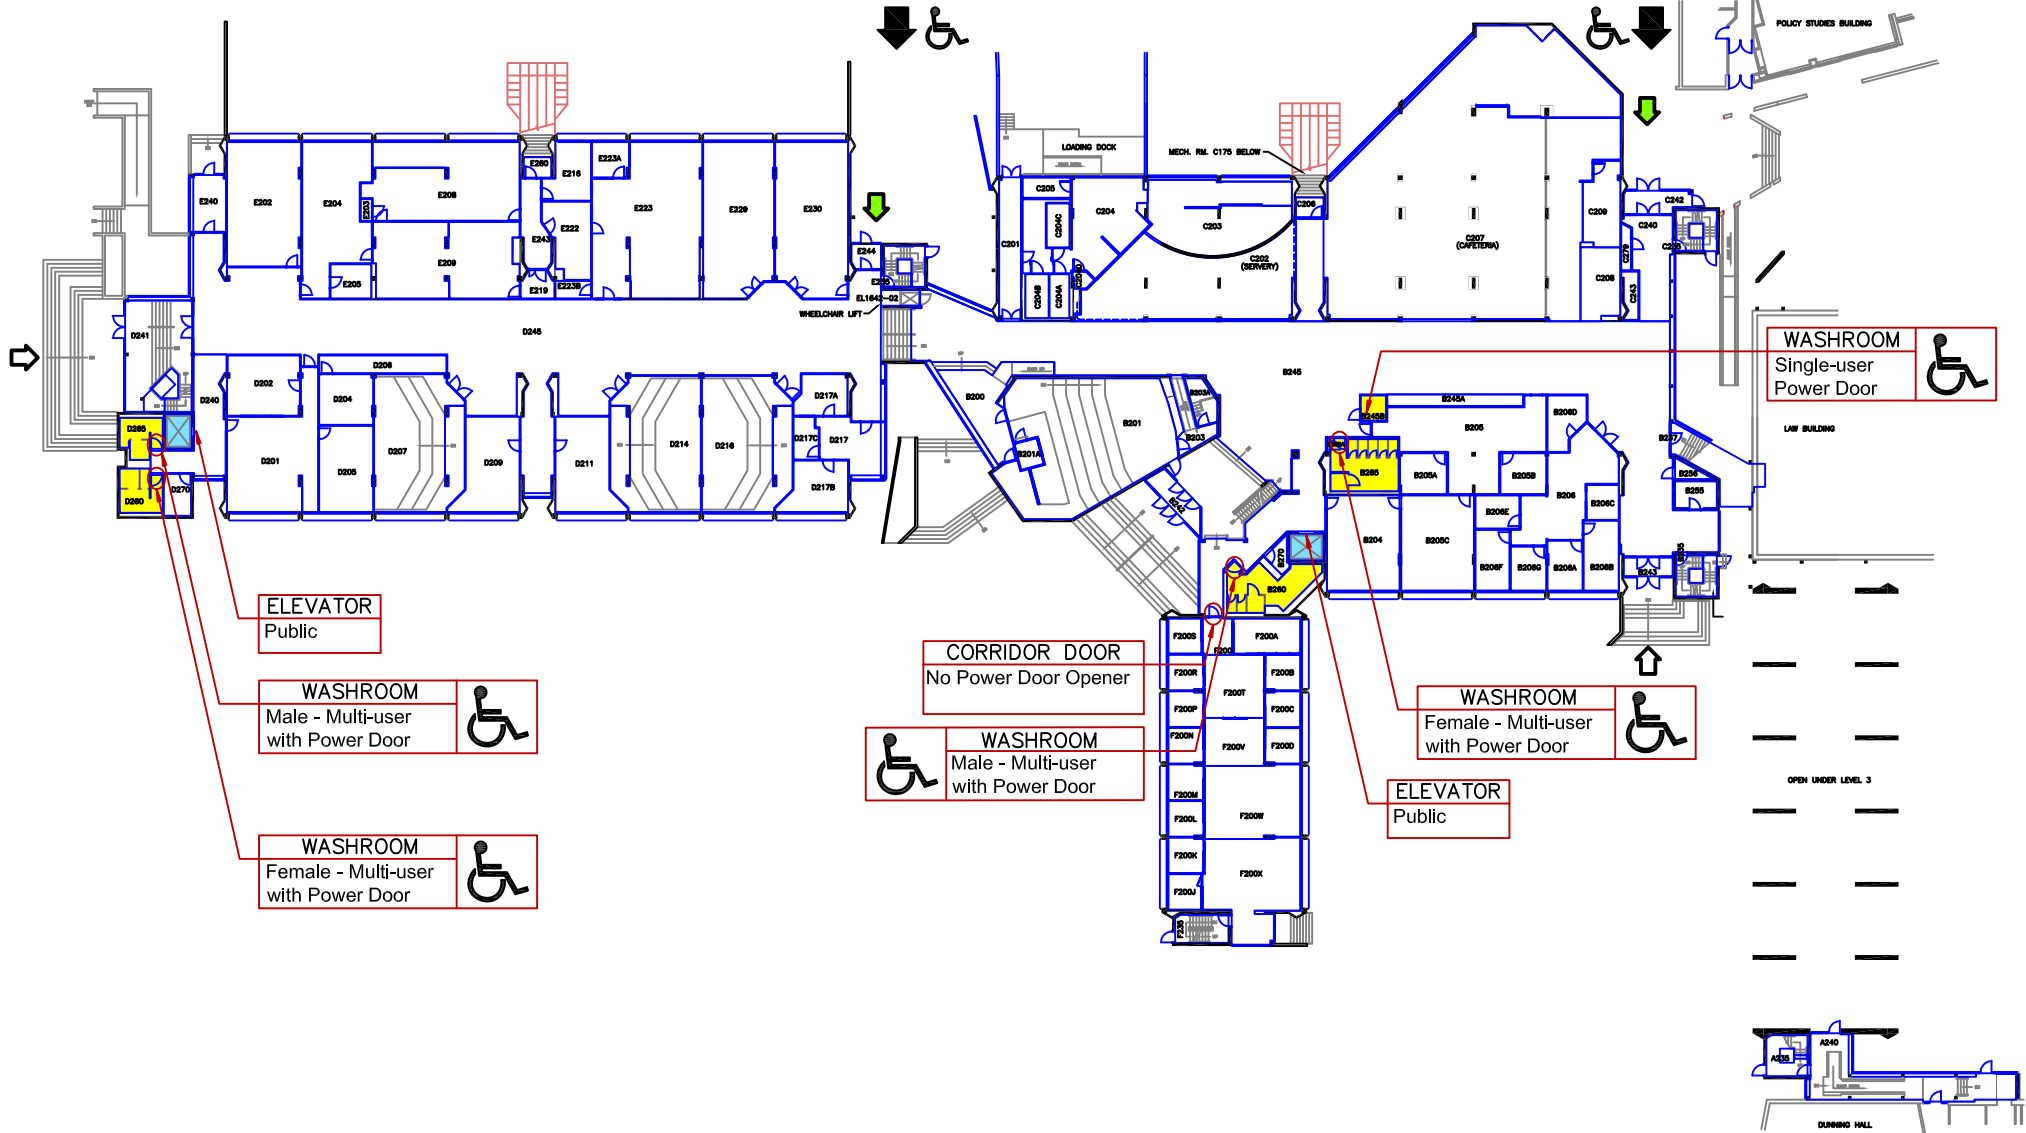

WASHROOM
Female - Multi-user
Not Accessible

WASHROOM
Male - Multi-user
Not Accessible

ELEVATOR
Public

- ACCESSIBLE ENTRANCE with Power Door Opener
- ELEVATOR
- WASHROOM - ACCESSIBLE
- WASHROOM - NOT ACCESSIBLE

LEGEND

Queen's University

MACKINTOSH CORRY HALL

BLDG. No. 164 LEVEL 1 FLOOR PLAN

ACCESSIBLE ENTRANCE
68 UNIVERSITY AVENUE
Accessible with Power Door

ACCESSIBLE ENTRANCE
68 UNIVERSITY AVENUE
Accessible with Power Door

ELEVATOR
Public

WASHROOM
Male - Multi-user
with Power Door

WASHROOM
Female - Multi-user
with Power Door

CORRIDOR DOOR
No Power Door Opener

WASHROOM
Male - Multi-user
with Power Door

WASHROOM
Female - Multi-user
with Power Door