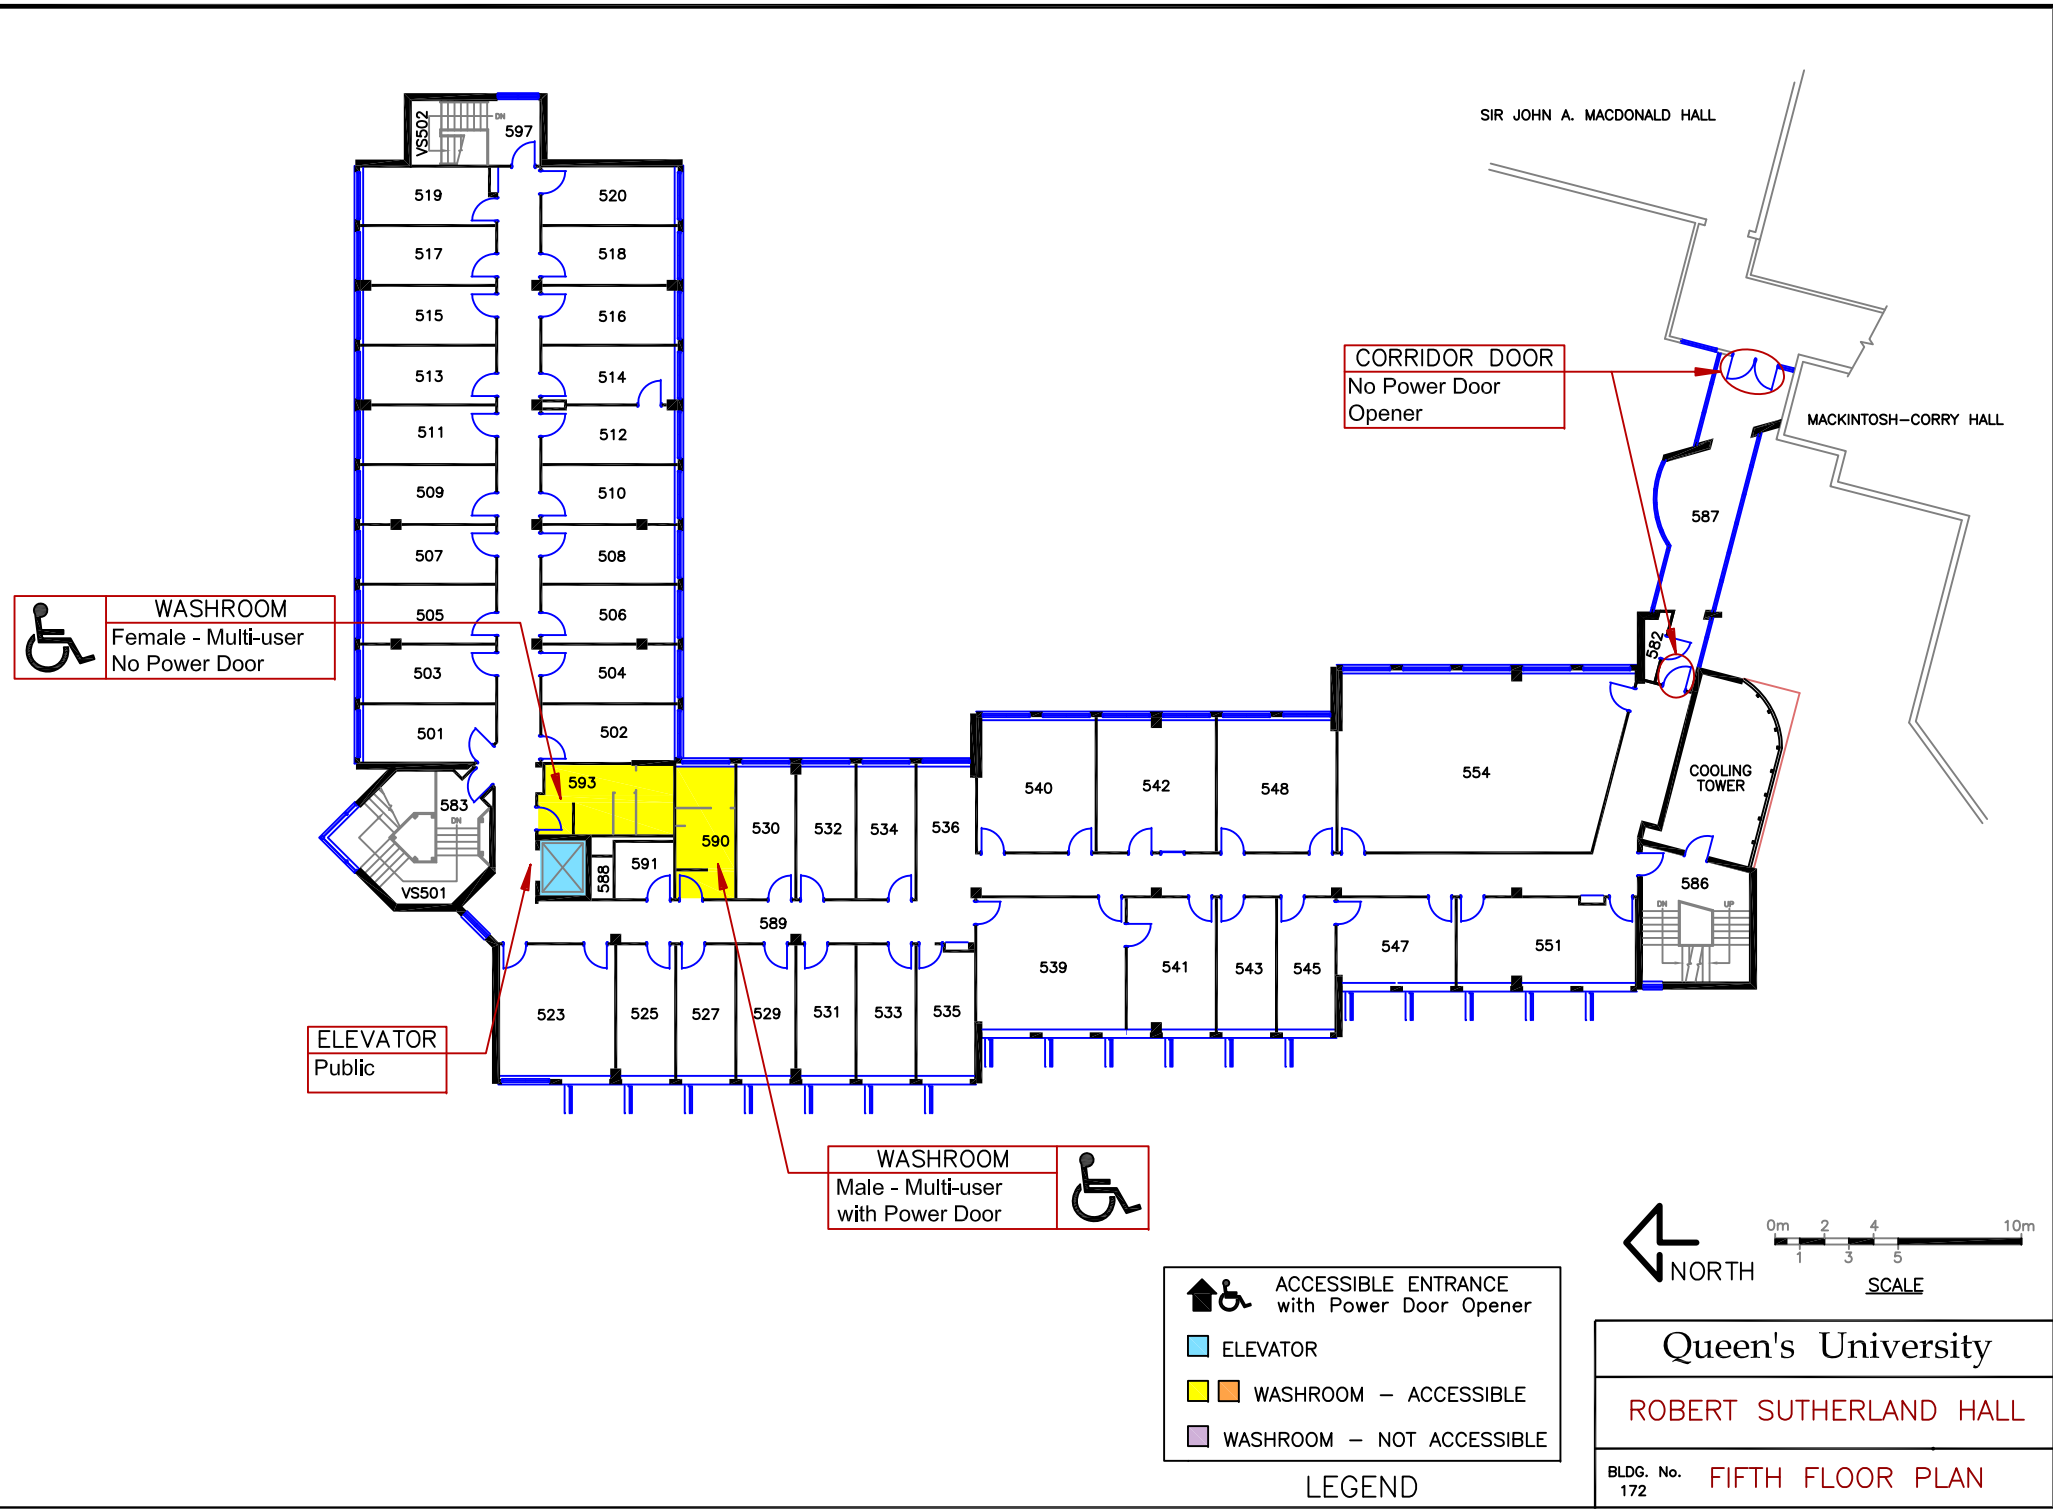

SIR JOHN A. MACDONALD HALL

MACKINTOSH-CORRY HALL

WASHROOM
Male - Multi-user
No Power Door

WASHROOM
Female - Multi-user
No Power Door

CORRIDOR DOOR
with Power Door
Opener

MAIN ENTRANCE
138 UNION STREET
Accessible with Power Door

LEGEND

Queen's University	
ROBERT SUTHERLAND HALL	
BLDG. No. 172	THIRD FLOOR PLAN

WASHROOM
 Female - Multi-user
 No Power Door

ELEVATOR
 Public

WASHROOM
 Male - Multi-user
 No Power Door
 

CORRIDOR DOOR
 No Power Door
 Opener

-  ACCESSIBLE ENTRANCE with Power Door Opener
-  ELEVATOR
-  WASHROOM - ACCESSIBLE
-  WASHROOM - NOT ACCESSIBLE

LEGEND

Queen's University
 ROBERT SUTHERLAND HALL
 BLDG. No. 172 FOURTH FLOOR PLAN

SIR JOHN A. MACDONALD HALL