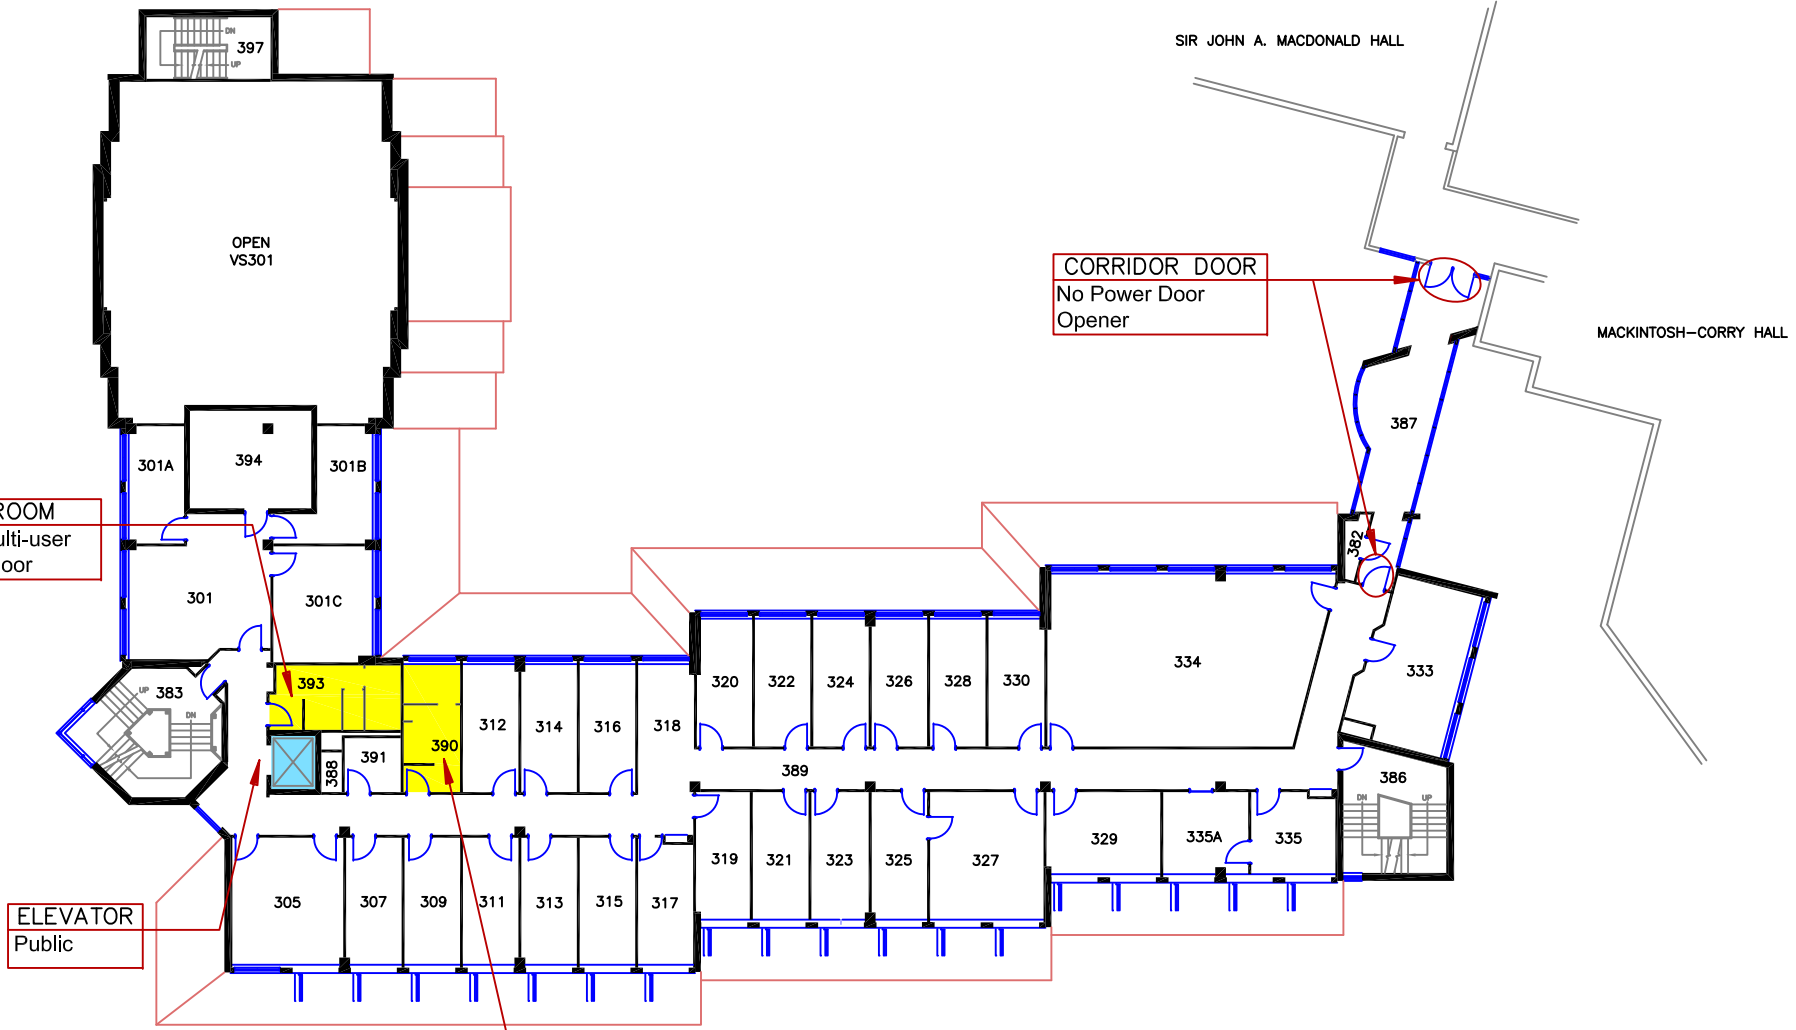

SIR JOHN A. MACDONALD HALL

MACKINTOSH-CORRY HALL

WASHROOM
Male - Multi-user
No Power Door

WASHROOM
Female - Multi-user
No Power Door

CORRIDOR DOOR
with Power Door
Opener

MAIN ENTRANCE
138 UNION STREET
Accessible with Power Door

CORRIDOR DOOR
No Power Door
Opener

ELEVATOR
Public

WASHROOM
Single-user
Not Accessible

- ACCESSIBLE ENTRANCE
with Power Door Opener
- ELEVATOR
- WASHROOM - ACCESSIBLE
- WASHROOM - NOT ACCESSIBLE

LEGEND

Queen's University

ROBERT SUTHERLAND HALL

BLDG. No. 172 SECOND FLOOR PLAN

WASHROOM
 Female - Multi-user
 No Power Door

ELEVATOR
 Public

WASHROOM
 Male - Multi-user
 No Power Door
 

CORRIDOR DOOR
 No Power Door
 Opener

-  ACCESSIBLE ENTRANCE with Power Door Opener
-  ELEVATOR
-   WASHROOM - ACCESSIBLE
-  WASHROOM - NOT ACCESSIBLE

LEGEND

Queen's University	
ROBERT SUTHERLAND HALL	
BLDG. No. 172	THIRD FLOOR PLAN

WASHROOM
 Female - Multi-user
 No Power Door

ELEVATOR
 Public

WASHROOM
 Male - Multi-user
 No Power Door
 

CORRIDOR DOOR
 No Power Door
 Opener