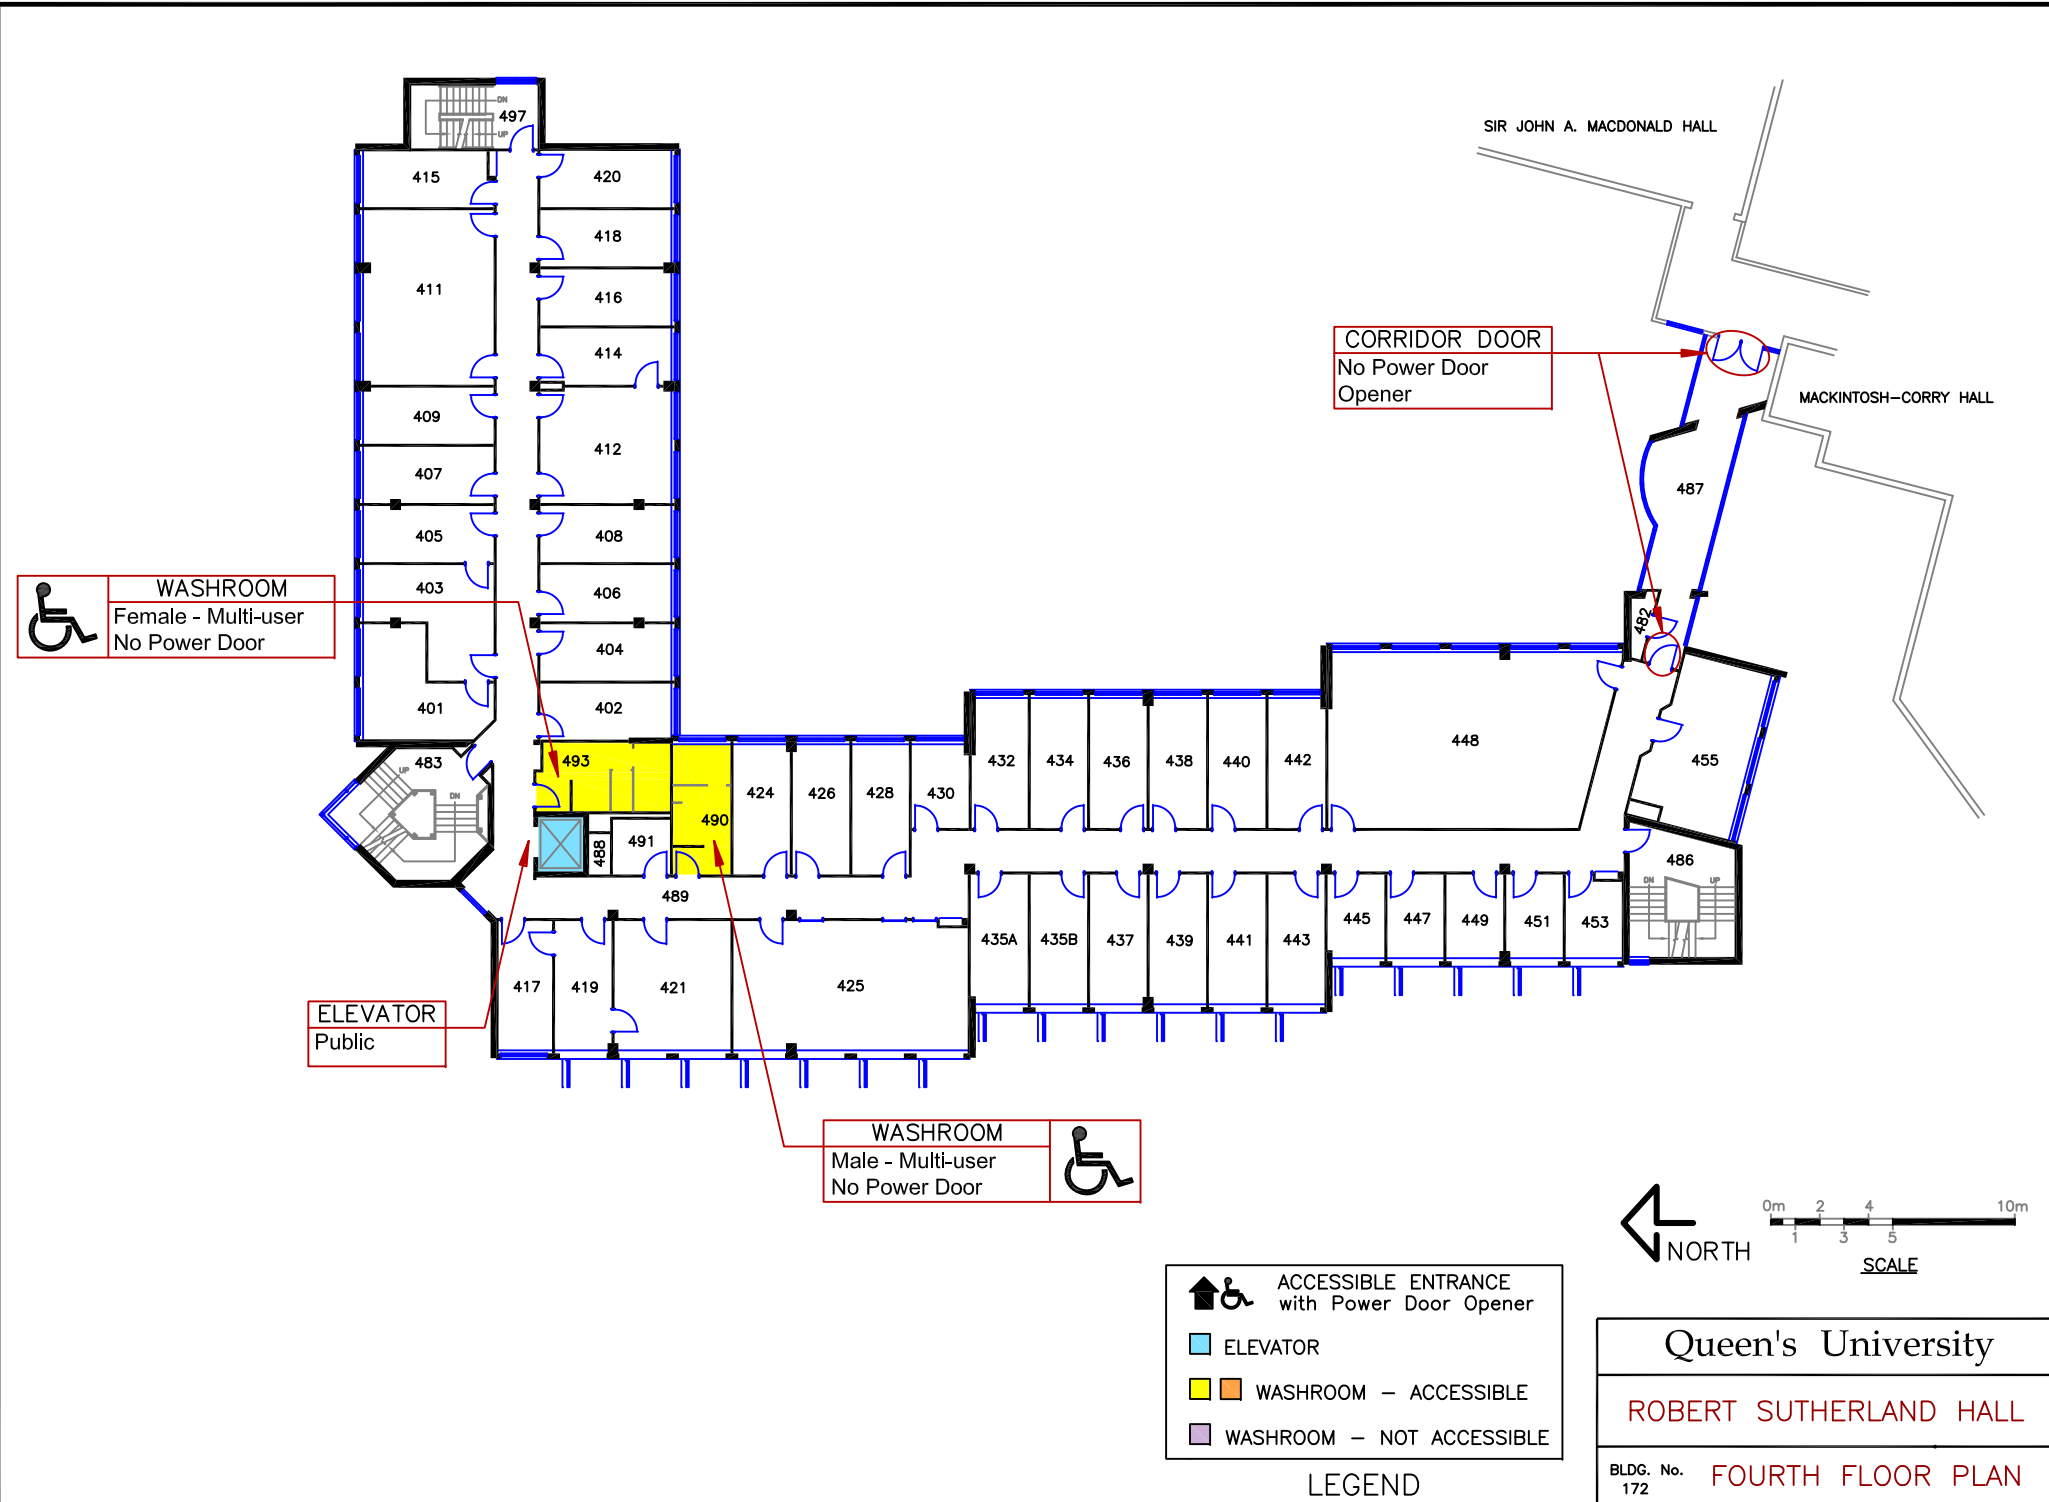

SIR JOHN A. MACDONALD HALL

MACKINTOSH-CORRY HALL

WASHROOM
Male - Multi-user
No Power Door

WASHROOM
Female - Multi-user
No Power Door

CORRIDOR DOOR
with Power Door
Opener

MAIN ENTRANCE
138 UNION STREET
Accessible with Power Door

CORRIDOR DOOR
No Power Door
Opener

ELEVATOR
Public

WASHROOM
Single-user
Not Accessible

- ACCESSIBLE ENTRANCE
with Power Door Opener
- ELEVATOR
- WASHROOM - ACCESSIBLE
- WASHROOM - NOT ACCESSIBLE

LEGEND

Queen's University

ROBERT SUTHERLAND HALL

BLDG. No. 172 SECOND FLOOR PLAN

WASHROOM
 Female - Multi-user
 No Power Door

ELEVATOR
 Public

WASHROOM
 Male - Multi-user
 No Power Door
 

CORRIDOR DOOR
 No Power Door
 Opener

-  ACCESSIBLE ENTRANCE with Power Door Opener
-  ELEVATOR
-   WASHROOM - ACCESSIBLE
-  WASHROOM - NOT ACCESSIBLE

LEGEND

Queen's University	
ROBERT SUTHERLAND HALL	
BLDG. No. 172	THIRD FLOOR PLAN

WASHROOM
 Female - Multi-user
 No Power Door

ELEVATOR
 Public

WASHROOM
 Male - Multi-user
 No Power Door
 

CORRIDOR DOOR
 No Power Door
 Opener