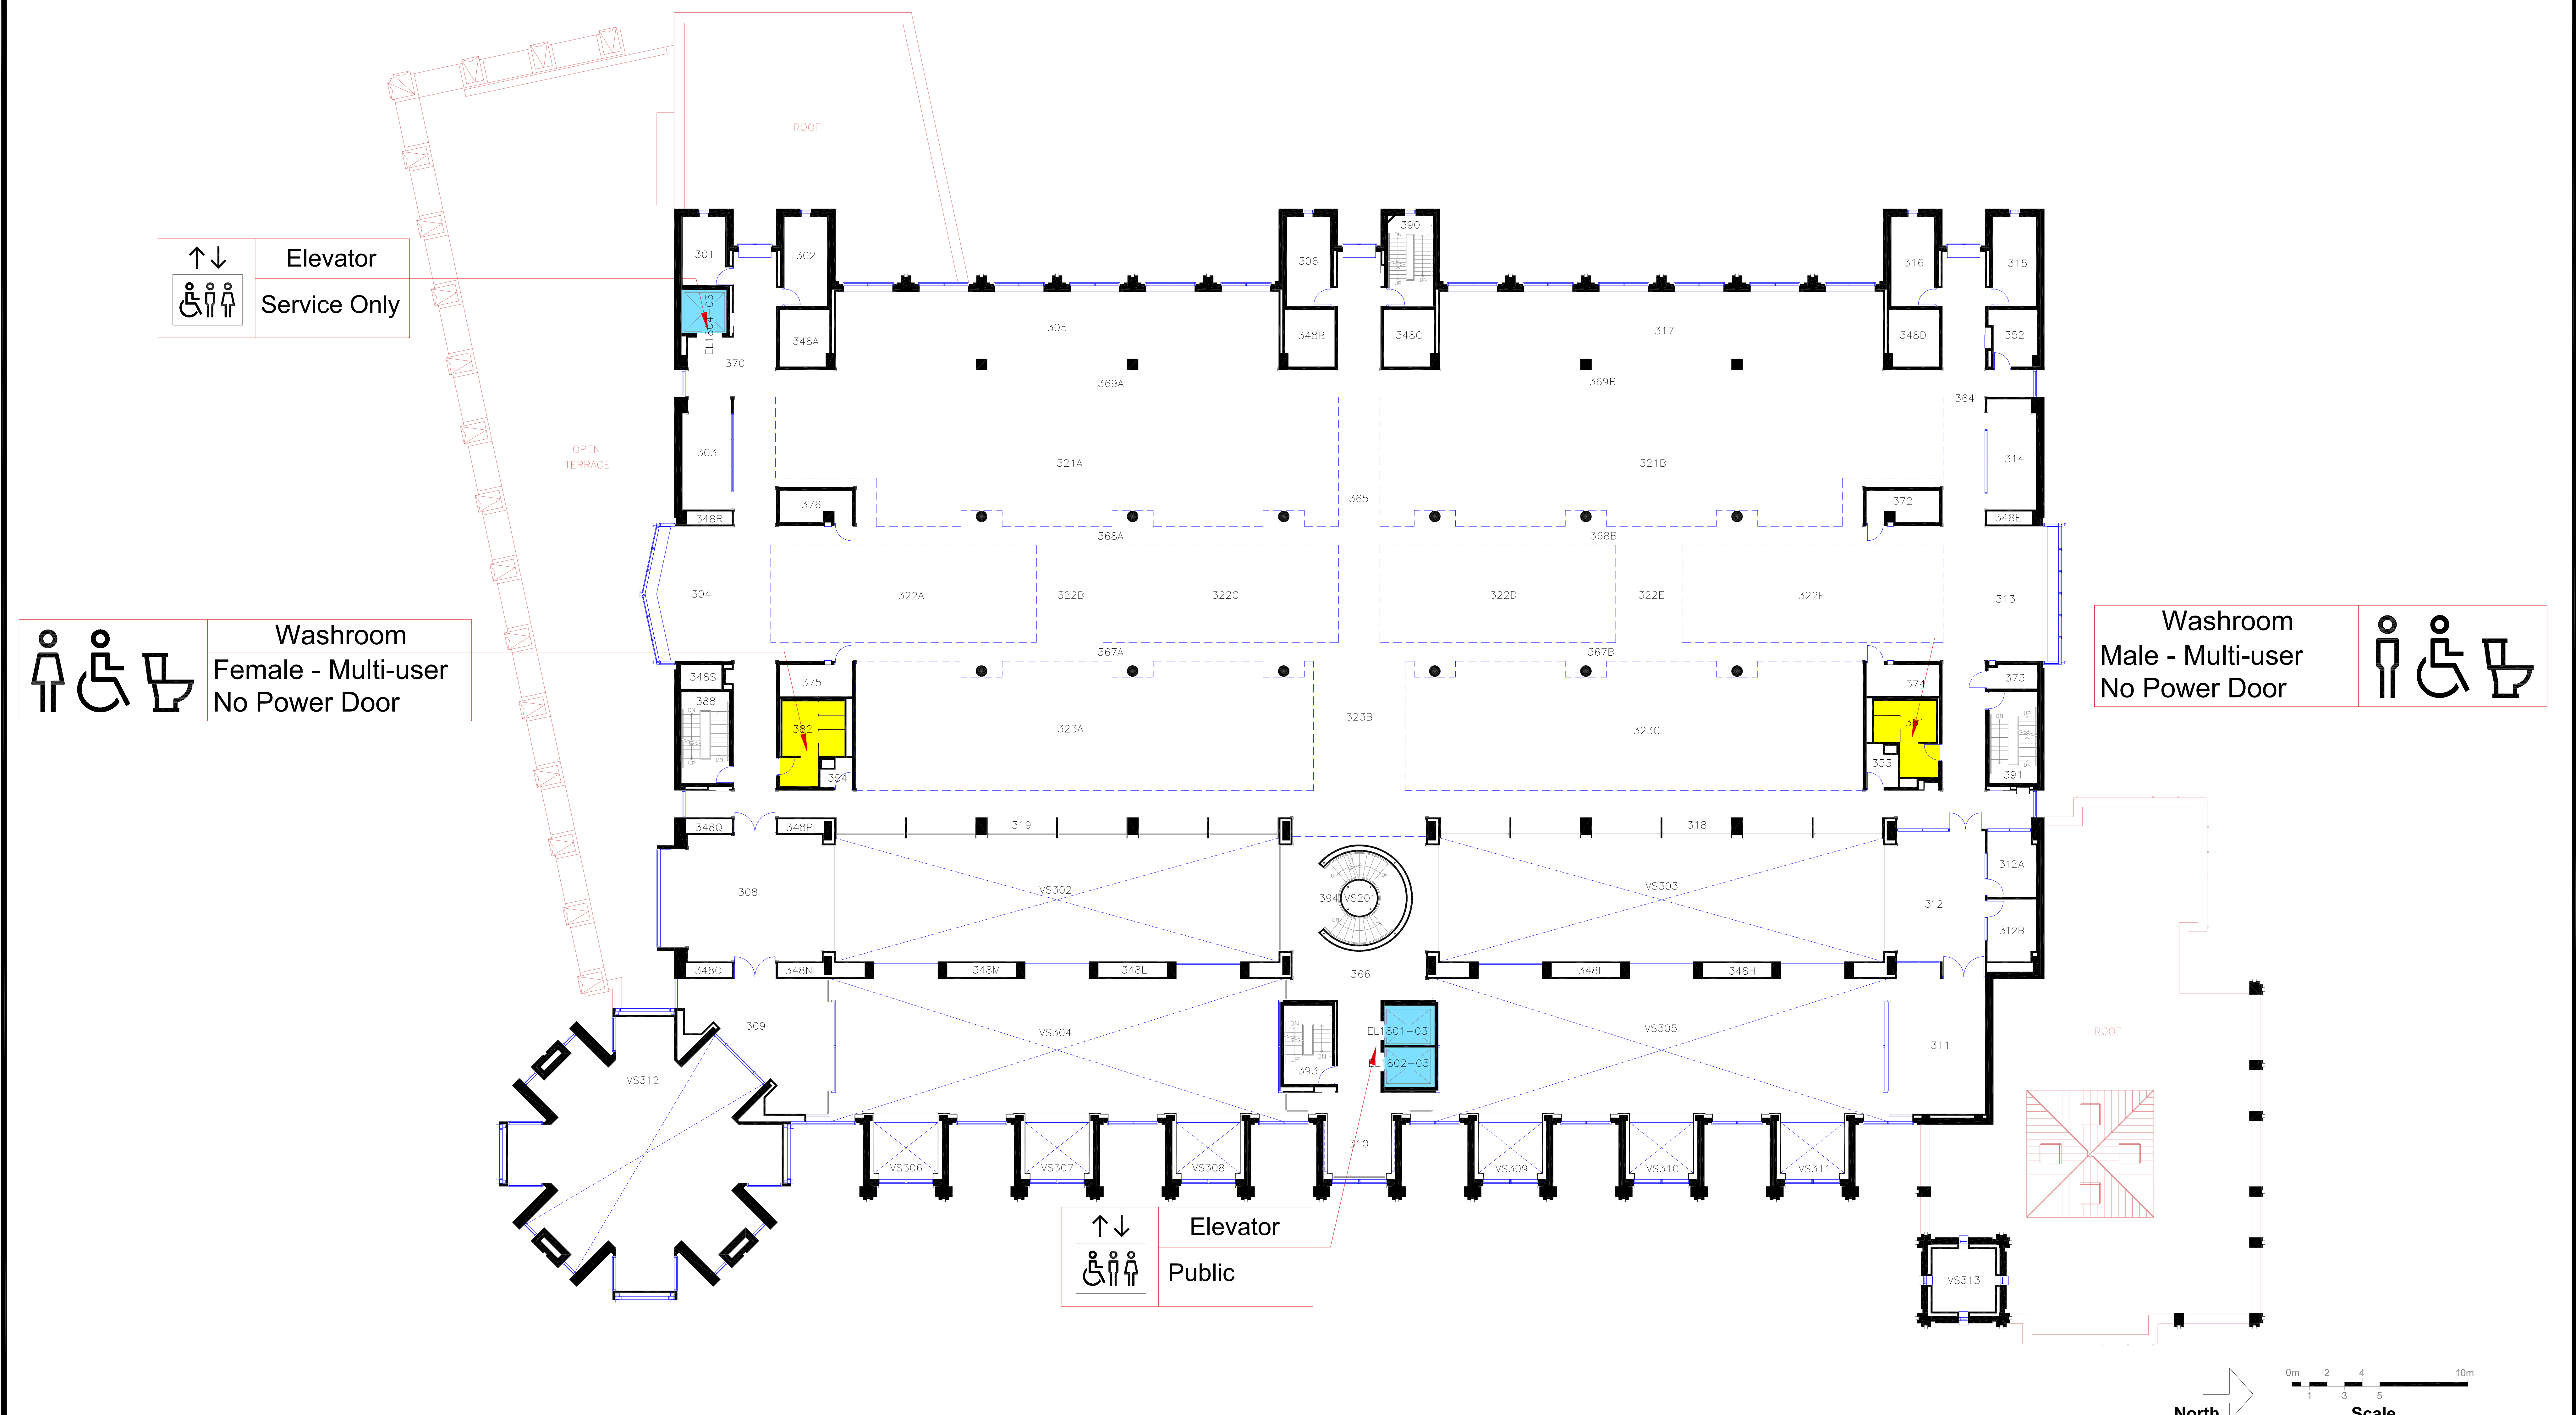

↑↓ Elevator
♿ Service Only

♿ Washroom
Female - Multi-user
No Power Door

♿ Washroom
Male - Multi-user
No Power Door

↑↓ Elevator
♿ Public

Entrance	Baby Change Table	Elevator
Accessible	Adult Change Table	Washroom - Multi-User
Shower	Urinal	Washroom - Single User
		Washroom - Gender Neutral

Queen's University
Stauffer Library
BLDG. No. 180 Third Floor Plan