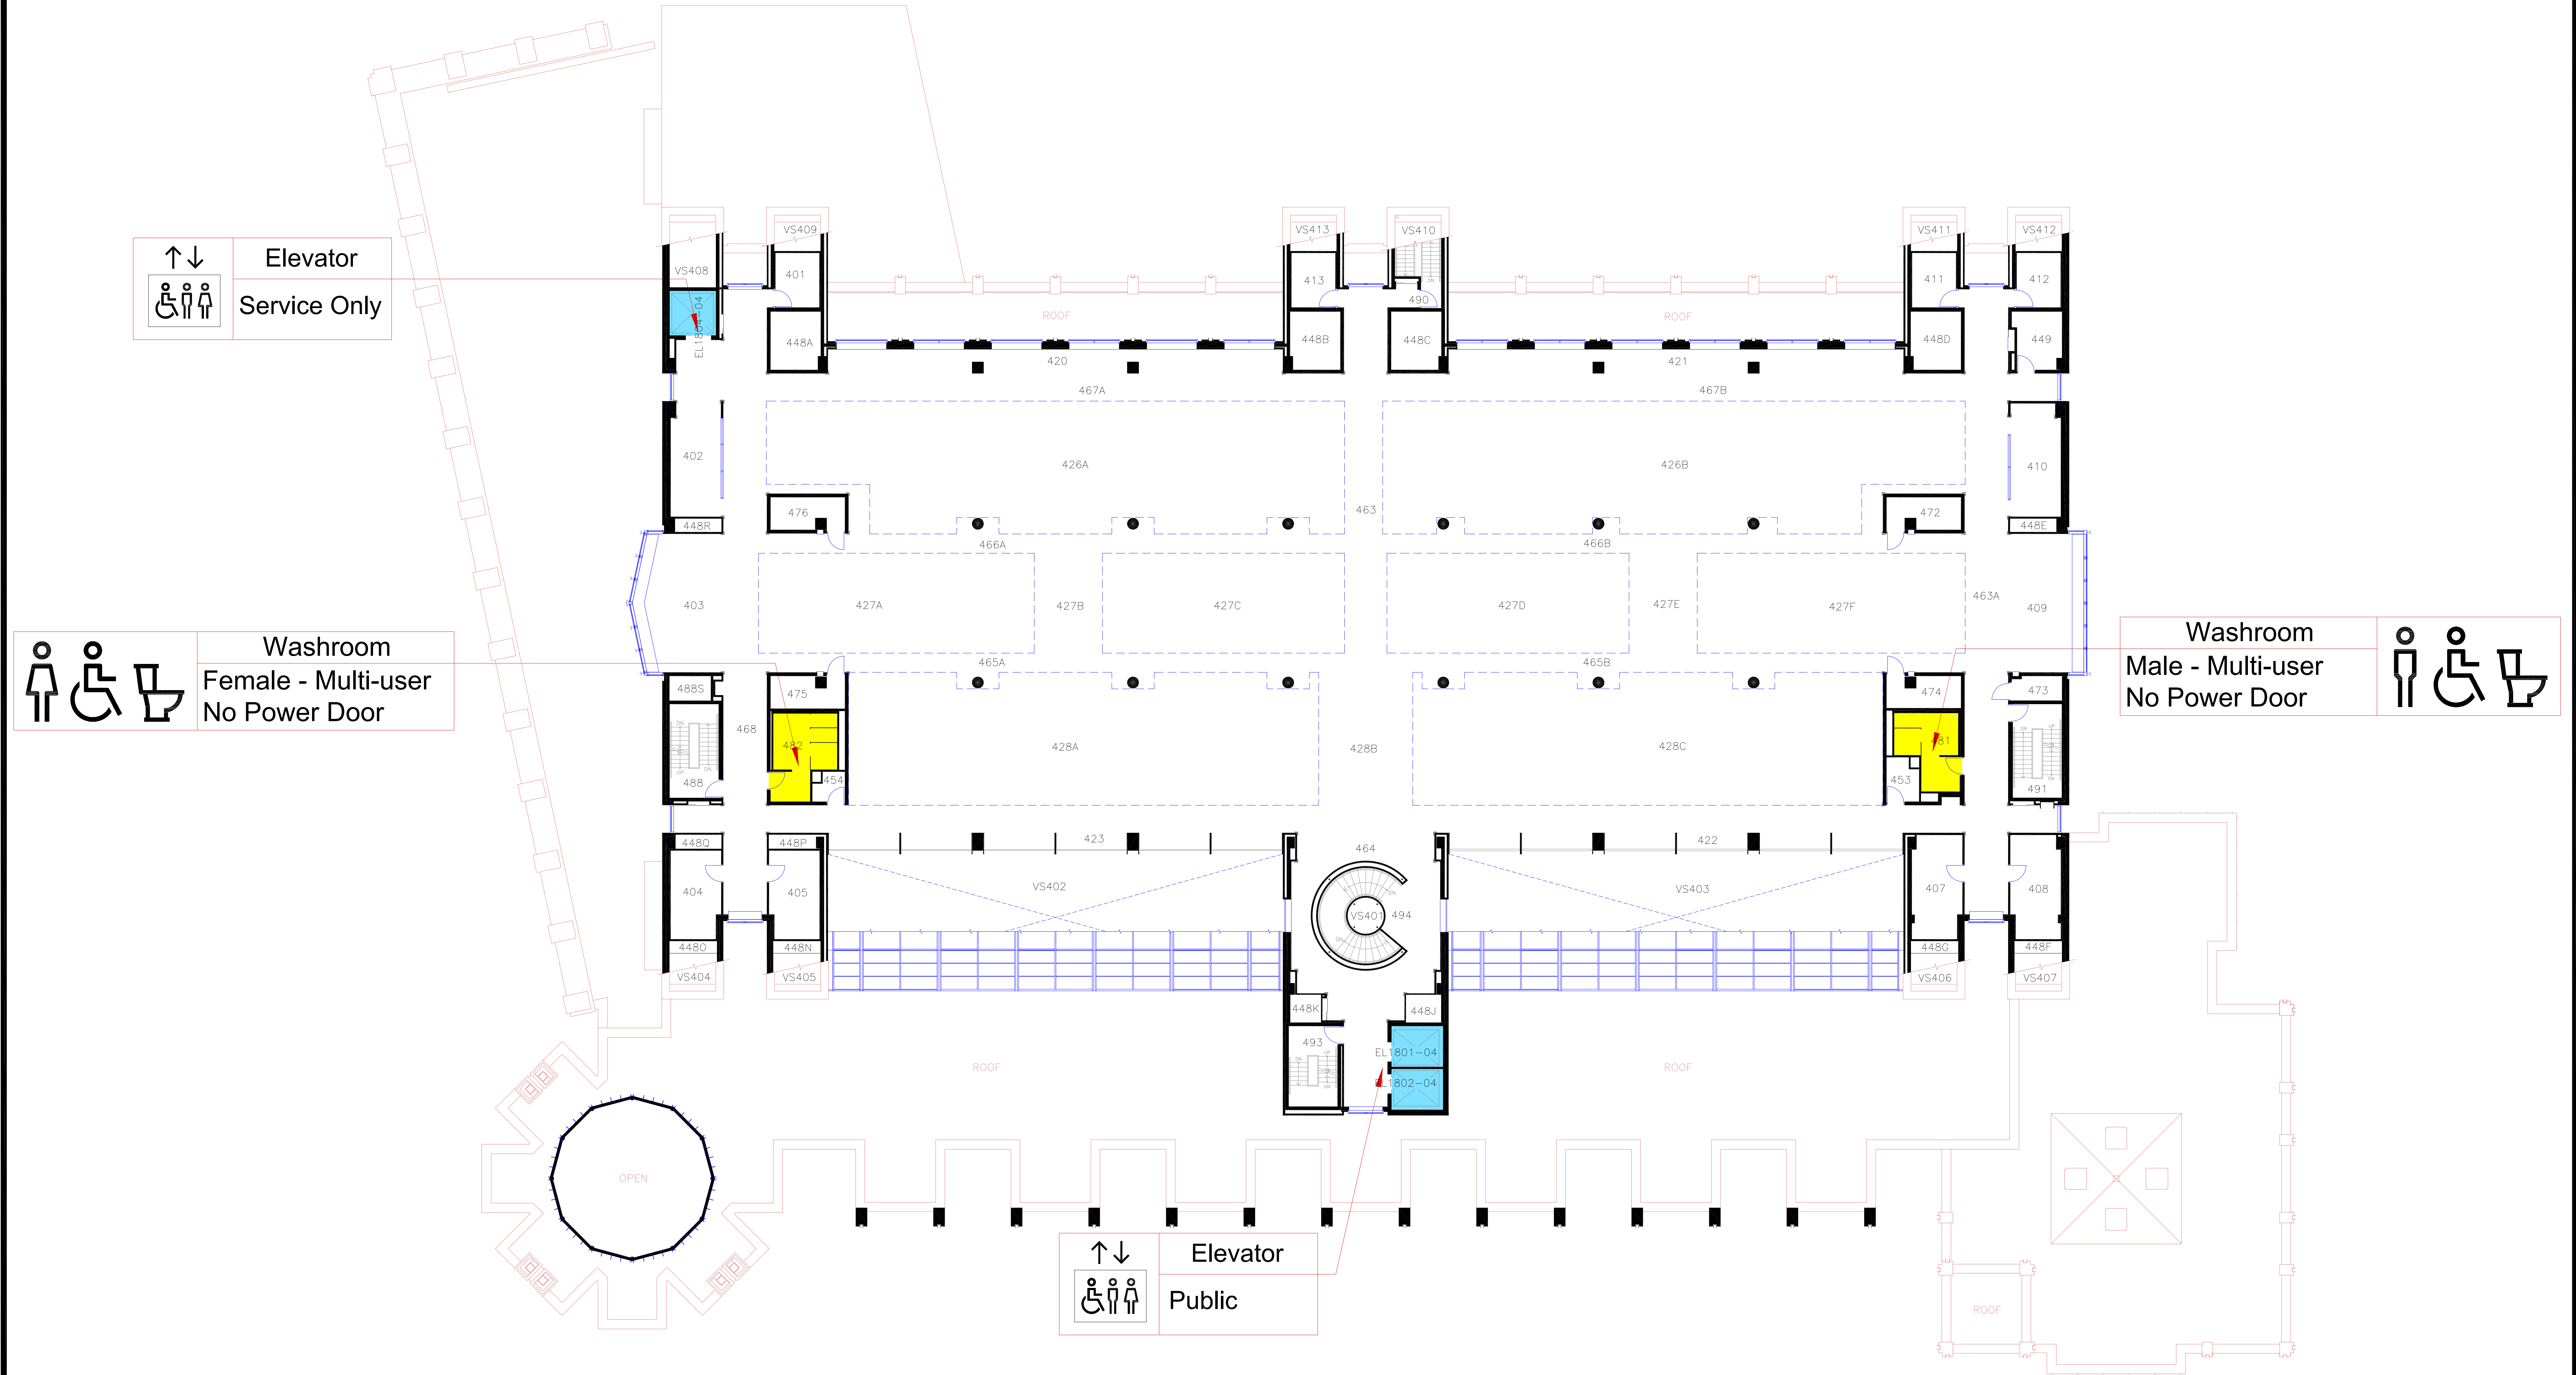

Main Entrance
101 Union Street
Accessible with Power Door

Accessible Entrance
on University Avenue
Accessible with Power Door

Elevator
Public

Entrance	Baby Change Table	Elevator
Accessible	Adult Change Table	Washroom - Multi-User
Shower	Urinal	Washroom - Single User
		Washroom - Gender Neutral

♿ Washroom
 Male - Multi-user
 with Power Door

♿ Washroom
 Female - Multi-user
 with Power Door

Corridor Door
 No Power Door
 Opener

↑↓ Elevator
 ♿ Public

Entrance	Baby Change Table	Elevator
Accessible	Adult Change Table	Washroom - Multi-User
Shower	Urinal	Washroom - Single User
		Washroom - Gender Neutral

Queen's University
 Stauffer Library
 BLDG. No. 180
 Second Floor Plan

↑↓ Elevator
 ♿ Service Only

♿ Washroom
 Female - Multi-user
 No Power Door

♿ Washroom
 Male - Multi-user
 No Power Door

↑↓ Elevator
 ♿ Public

Entrance	Baby Change Table	Elevator
Accessible	Adult Change Table	Washroom - Multi-User
Shower	Urinal	Washroom - Single User
		Washroom - Gender Neutral

Queen's University
 Stauffer Library
 BLDG. No. 180 Third Floor Plan