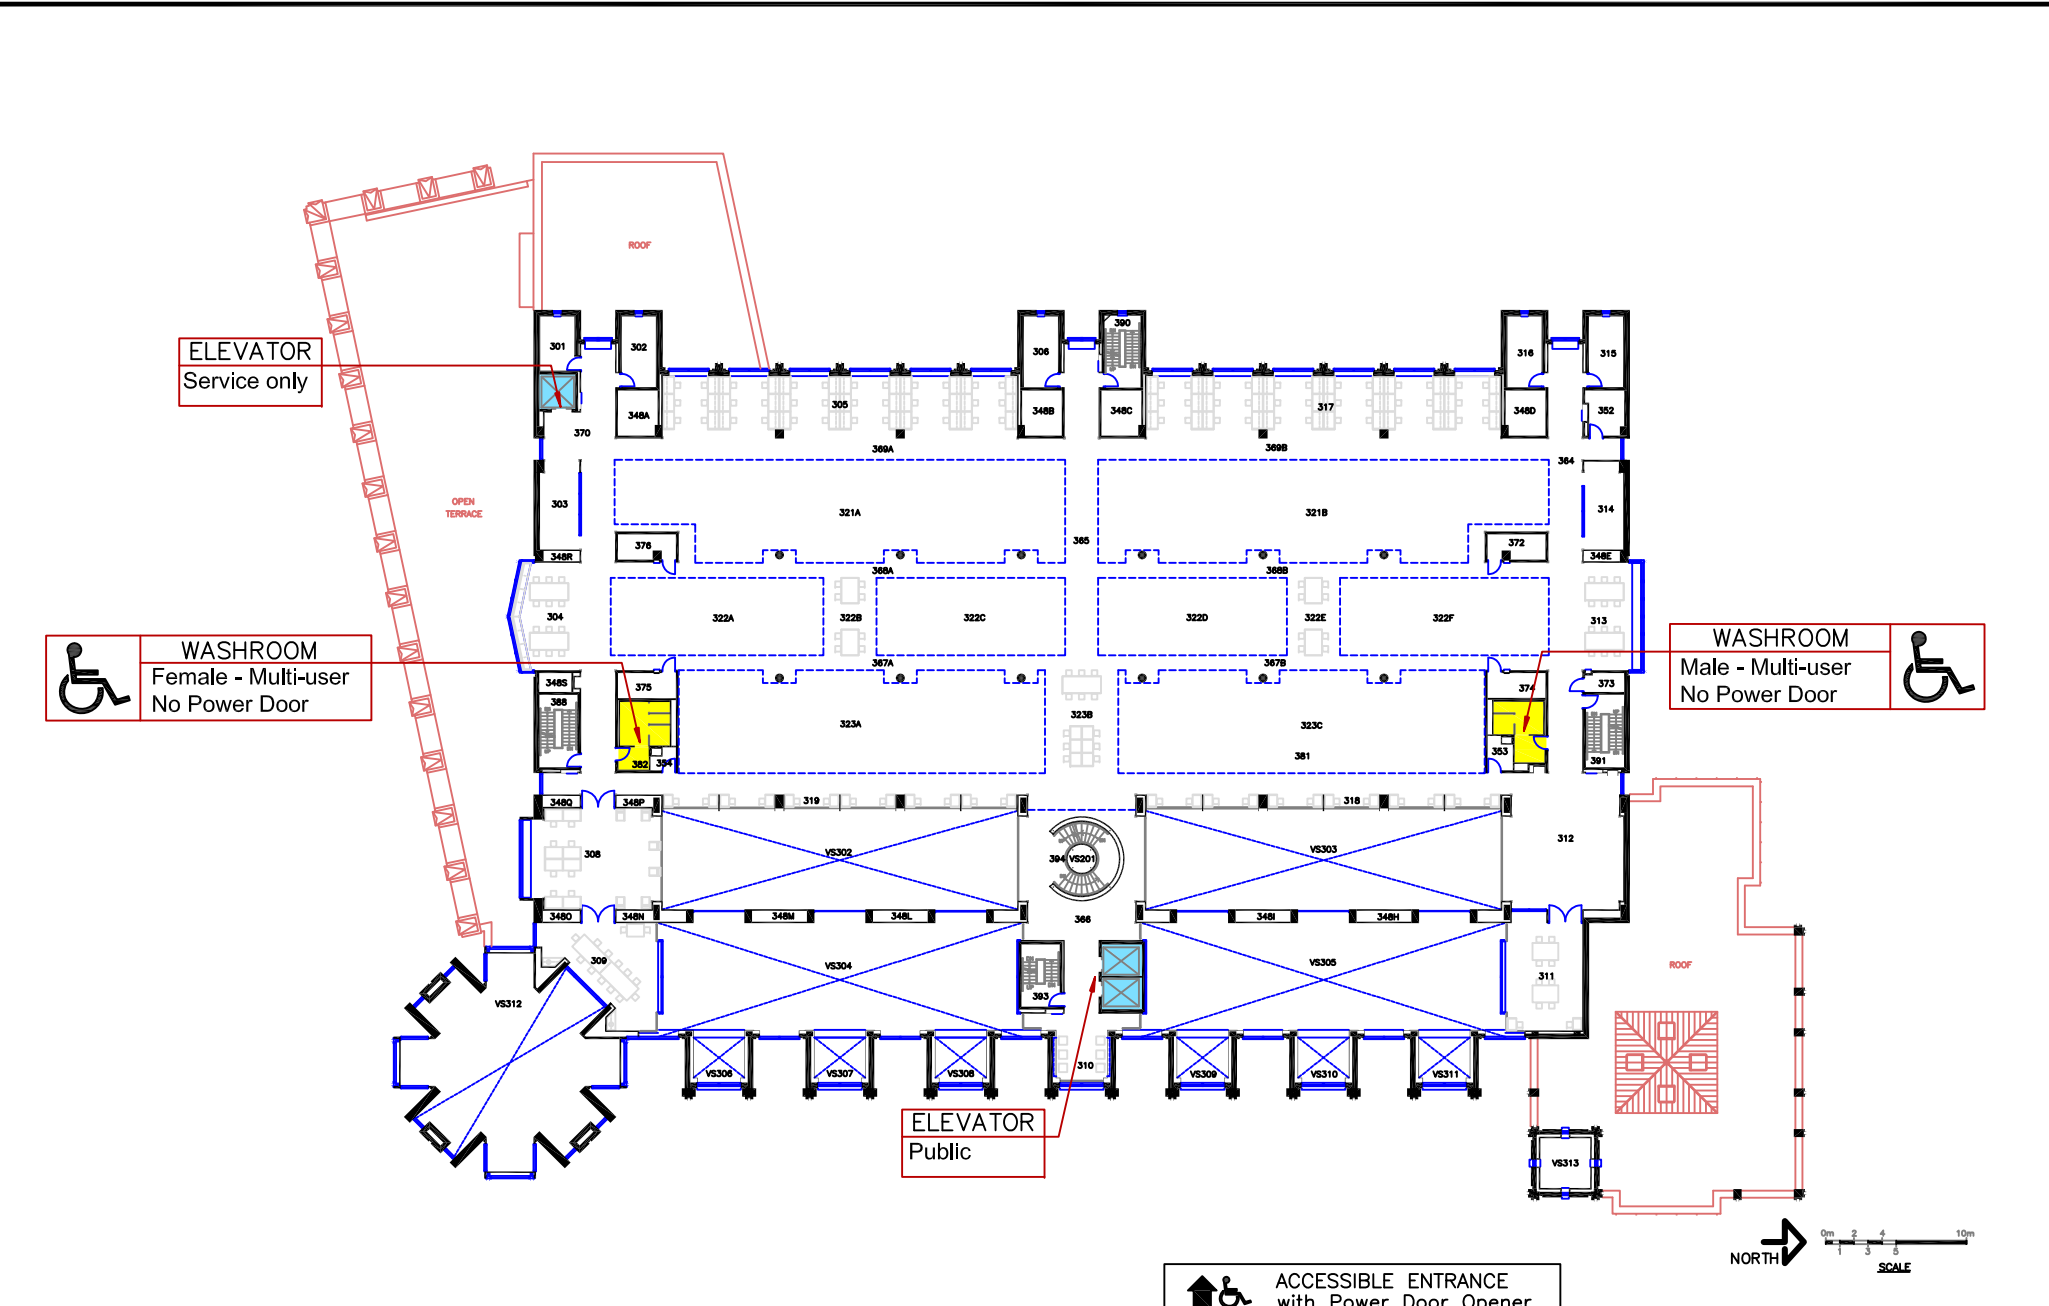

WASHROOM
Female - Multi-user
No Power Door

WASHROOM
Male - Multi-user
No Power Door

ELEVATOR
Public

ELEVATOR
Service only

- ACCESSIBLE ENTRANCE with Power Door Opener
- ELEVATOR
- WASHROOM - ACCESSIBLE
- WASHROOM - NOT ACCESSIBLE

LEGEND

Queen's University

STAUFFER LIBRARY

BLDG. No. 180 THIRD FLOOR PLAN