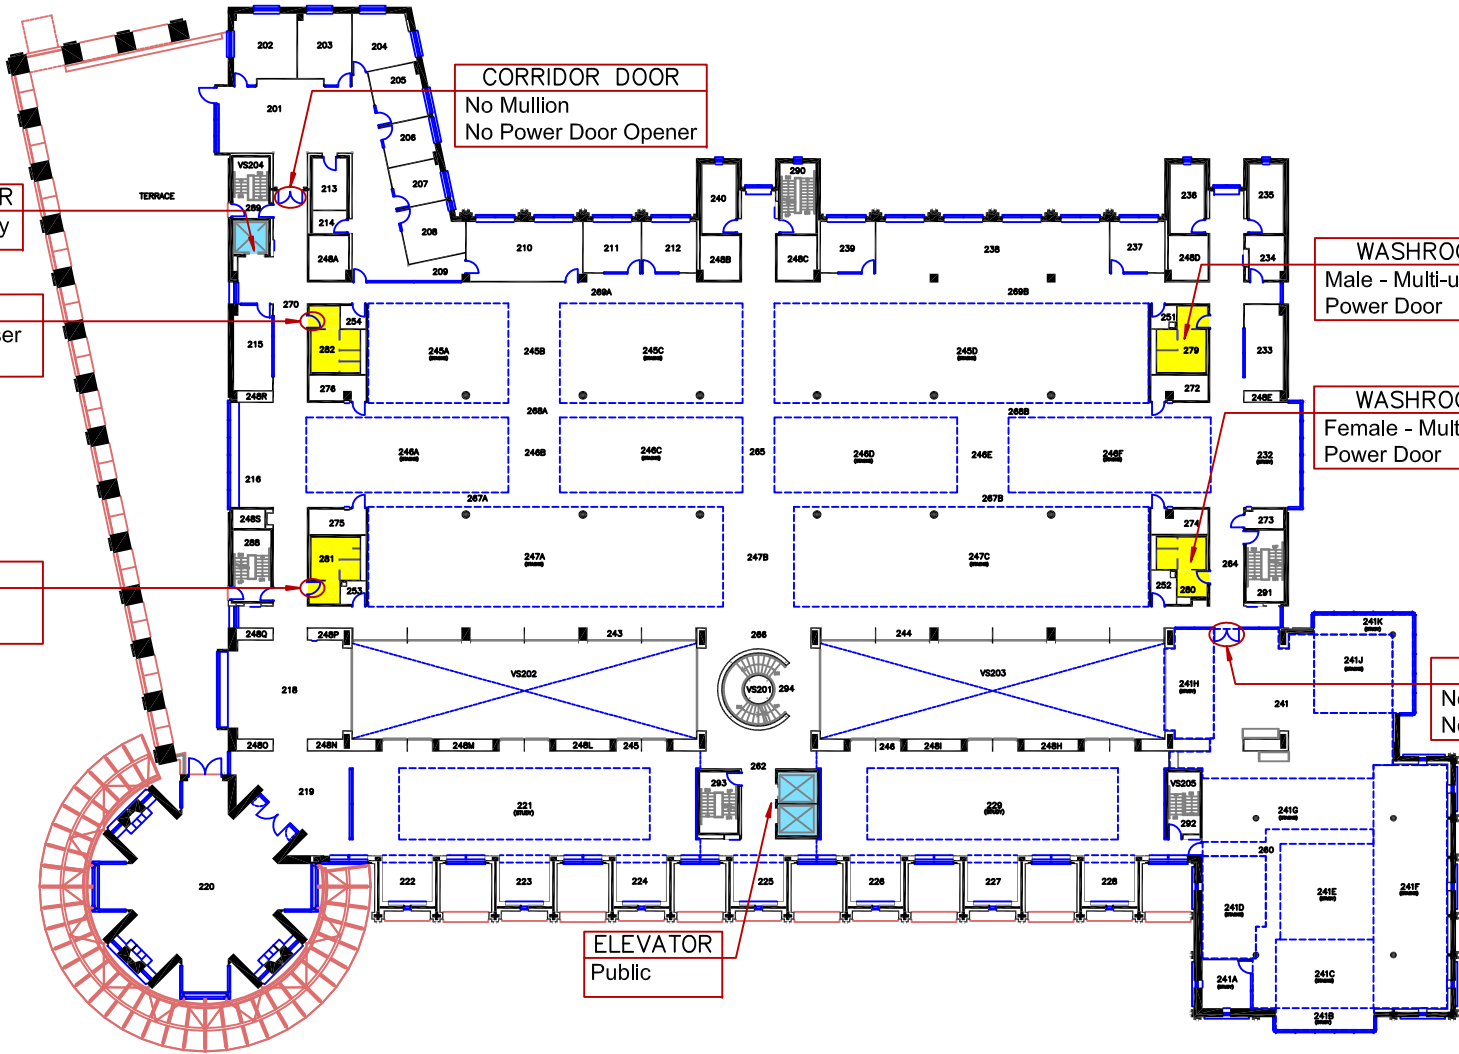

-  ACCESSIBLE ENTRANCE with Power Door Opener
-  ELEVATOR
-  WASHROOM - ACCESSIBLE
-  WASHROOM - NOT ACCESSIBLE

LEGEND

Queen's University

STAUFFER LIBRARY

BLDG. No. 180 GROUND FLOOR PLAN

WASHROOM
Male - Single-user
No Power Door

CORRIDOR DOOR
No Mullion
No Power Door Opener

WASHROOM
Female - Multi-user
No Power Door

ELEVATOR
Public

- ACCESSIBLE ENTRANCE with Power Door Opener
- ELEVATOR
- WASHROOM - ACCESSIBLE
- WASHROOM - NOT ACCESSIBLE

LEGEND

Queen's University

STAUFFER LIBRARY

BLDG. No. 180 LOWER LEVEL PLAN

ELEVATOR
Service only

WASHROOM
Female - Multi-user
No Power Door

WASHROOM
Male - Multi-user
No Power Door

CORRIDOR DOOR
No Mullion
No Power Door Opener