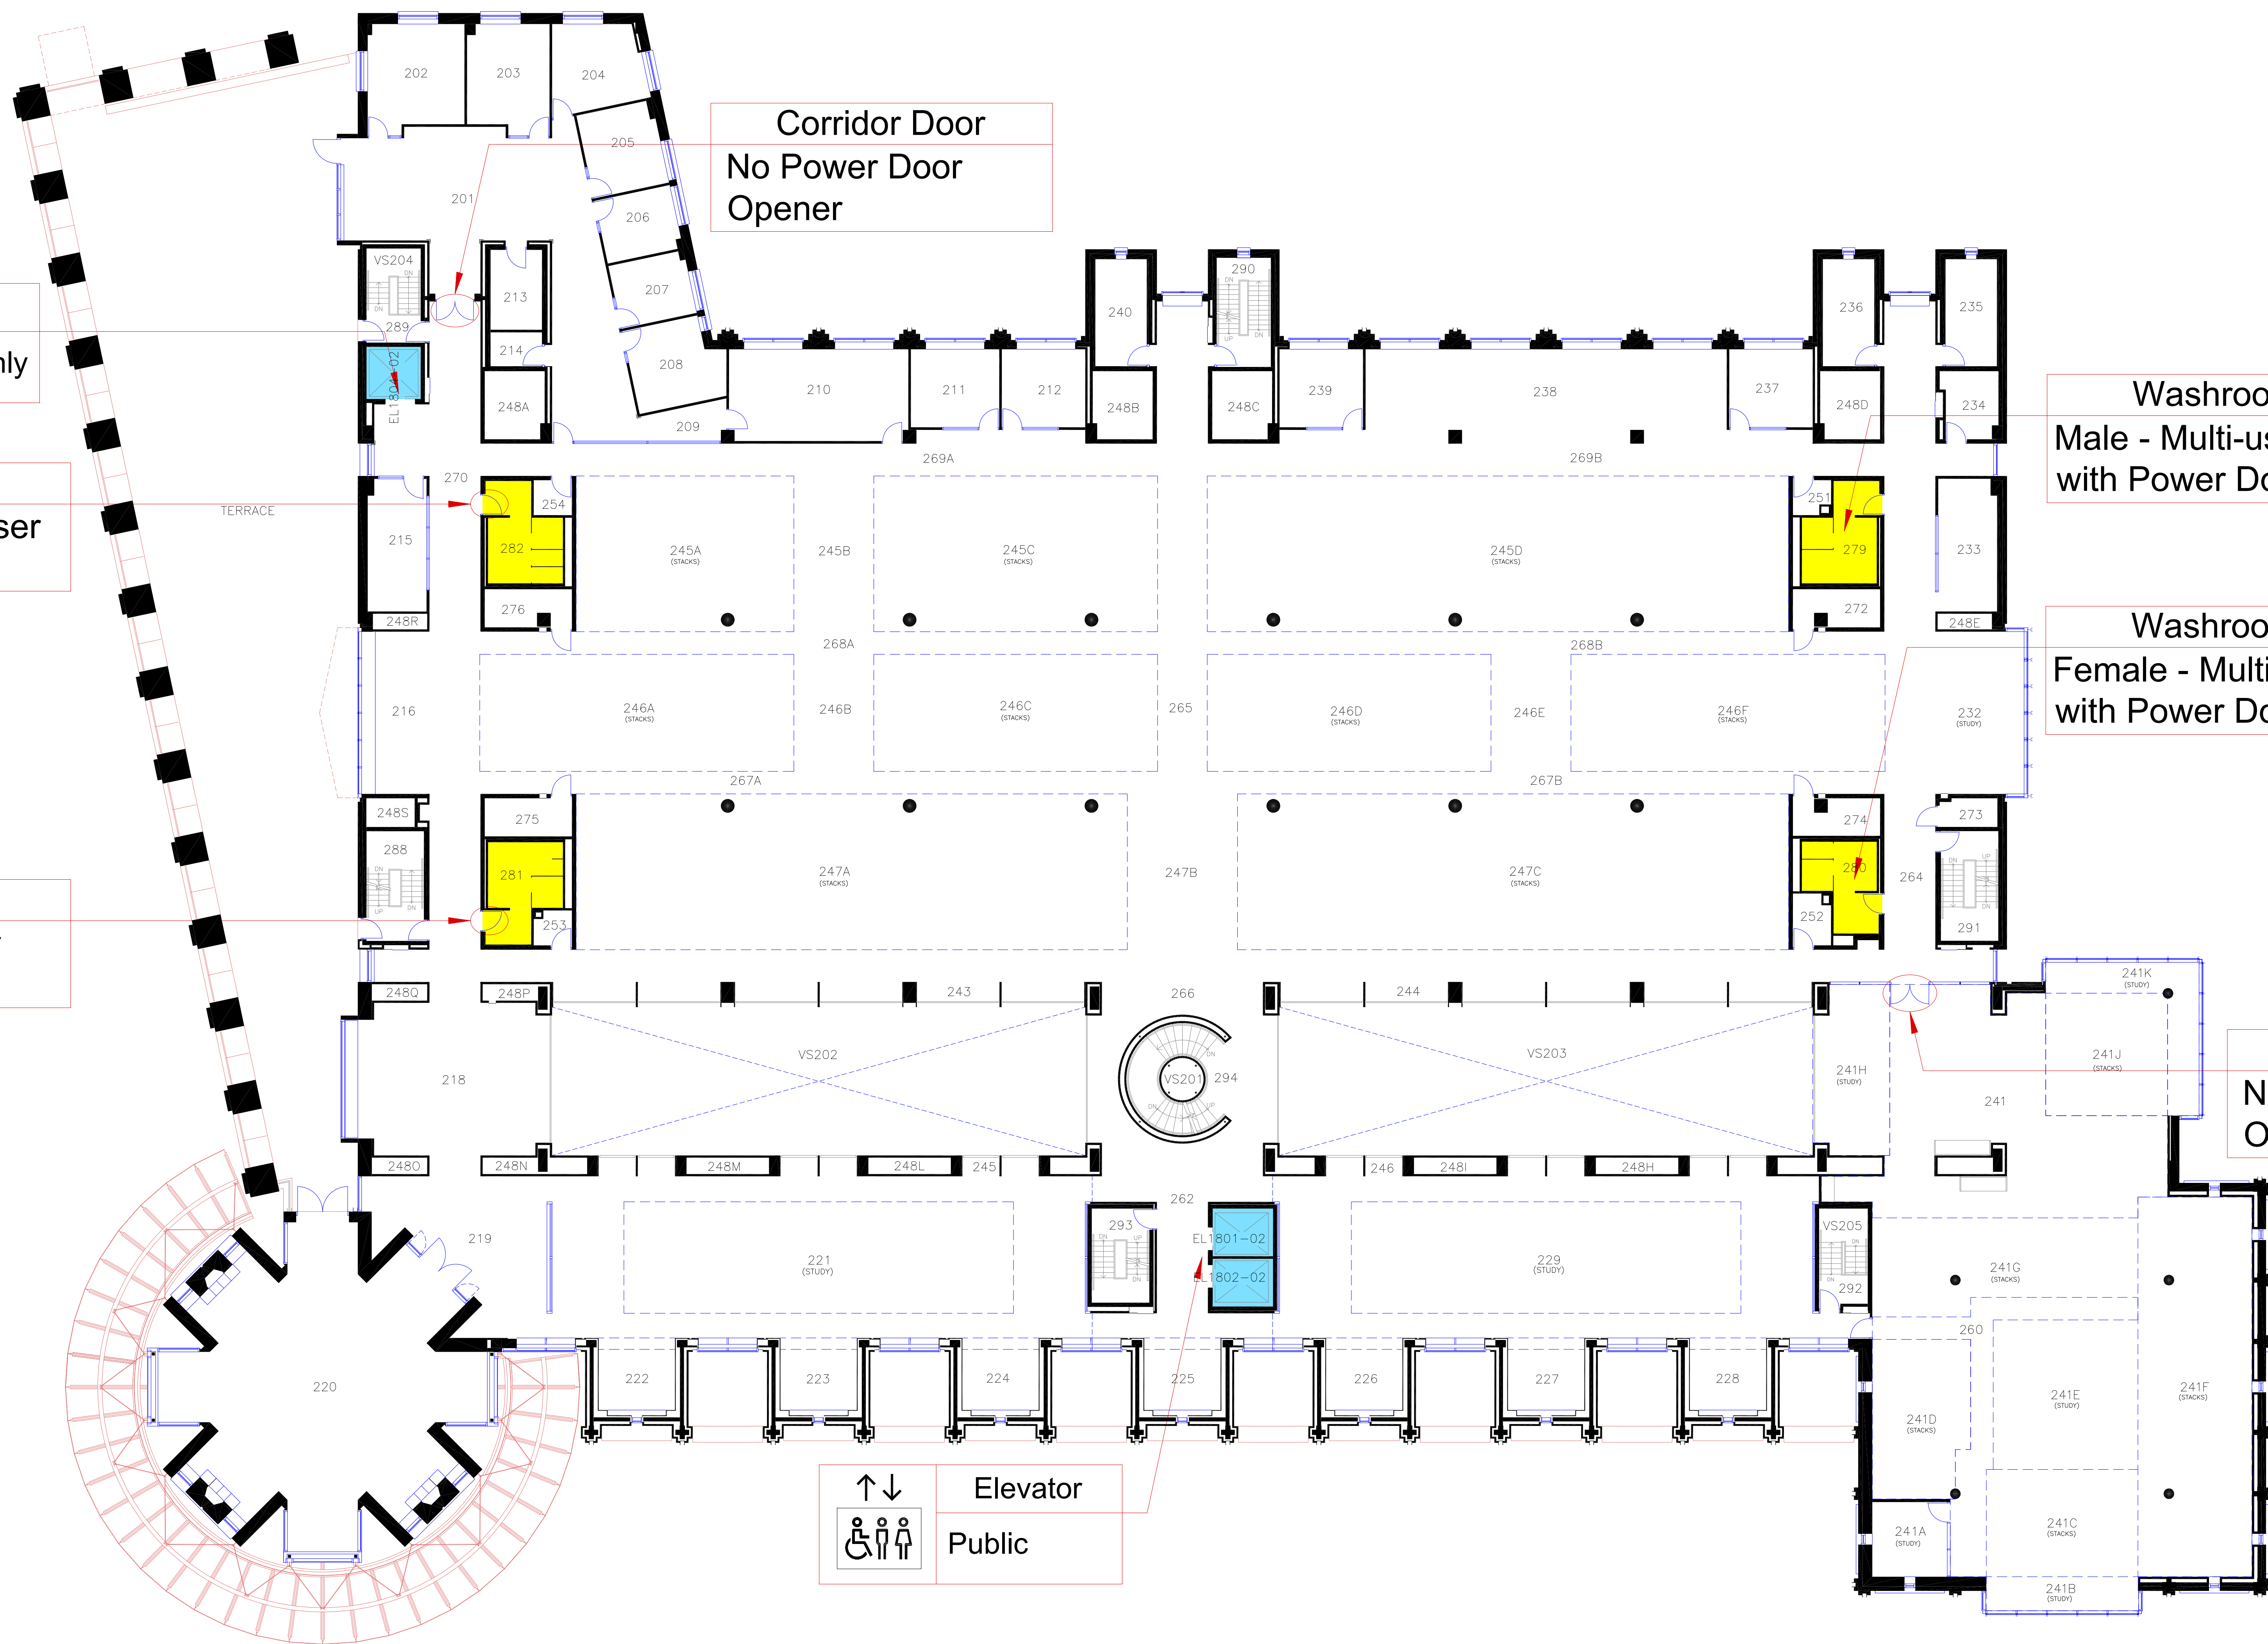

Accessible Entrance
on Alfred Street
Accessible with Power Door

Washroom
Male - Multi-user
No Power Door

Elevator
Service Only

Corridor Door
No Power Door Opener
Remains open

Washroom
Male - Multi-user
with Power Door

Main Entrance
101 Union Street
Accessible with Power Door

Accessible Entrance
on University Avenue
Accessible with Power Door

Elevator
Public

Entrance	Baby Change Table	Elevator
Accessible	Adult Change Table	Washroom - Multi-User
Shower	Urinal	Washroom - Single User
		Washroom - Gender Neutral

Queen's University

Stauffer Library

BLDG. No. 180 Ground Floor Plan

↑↓ Elevator
 ♿ Service Only

♿ Washroom
 Female - Multi-user
 No Power Door

♿ Washroom
 Male - Multi-user
 No Power Door

Corridor Door
 No Power Door
 Opener

♿ Washroom
 Male - Multi-user
 with Power Door

♿ Washroom
 Female - Multi-user
 with Power Door

Corridor Door
 No Power Door
 Opener

↑↓ Elevator
 ♿ Public

Entrance	Baby Change Table	Elevator
Accessible	Adult Change Table	Washroom - Multi-User
Shower	Urinal	Washroom - Single User
		Washroom - Gender Neutral