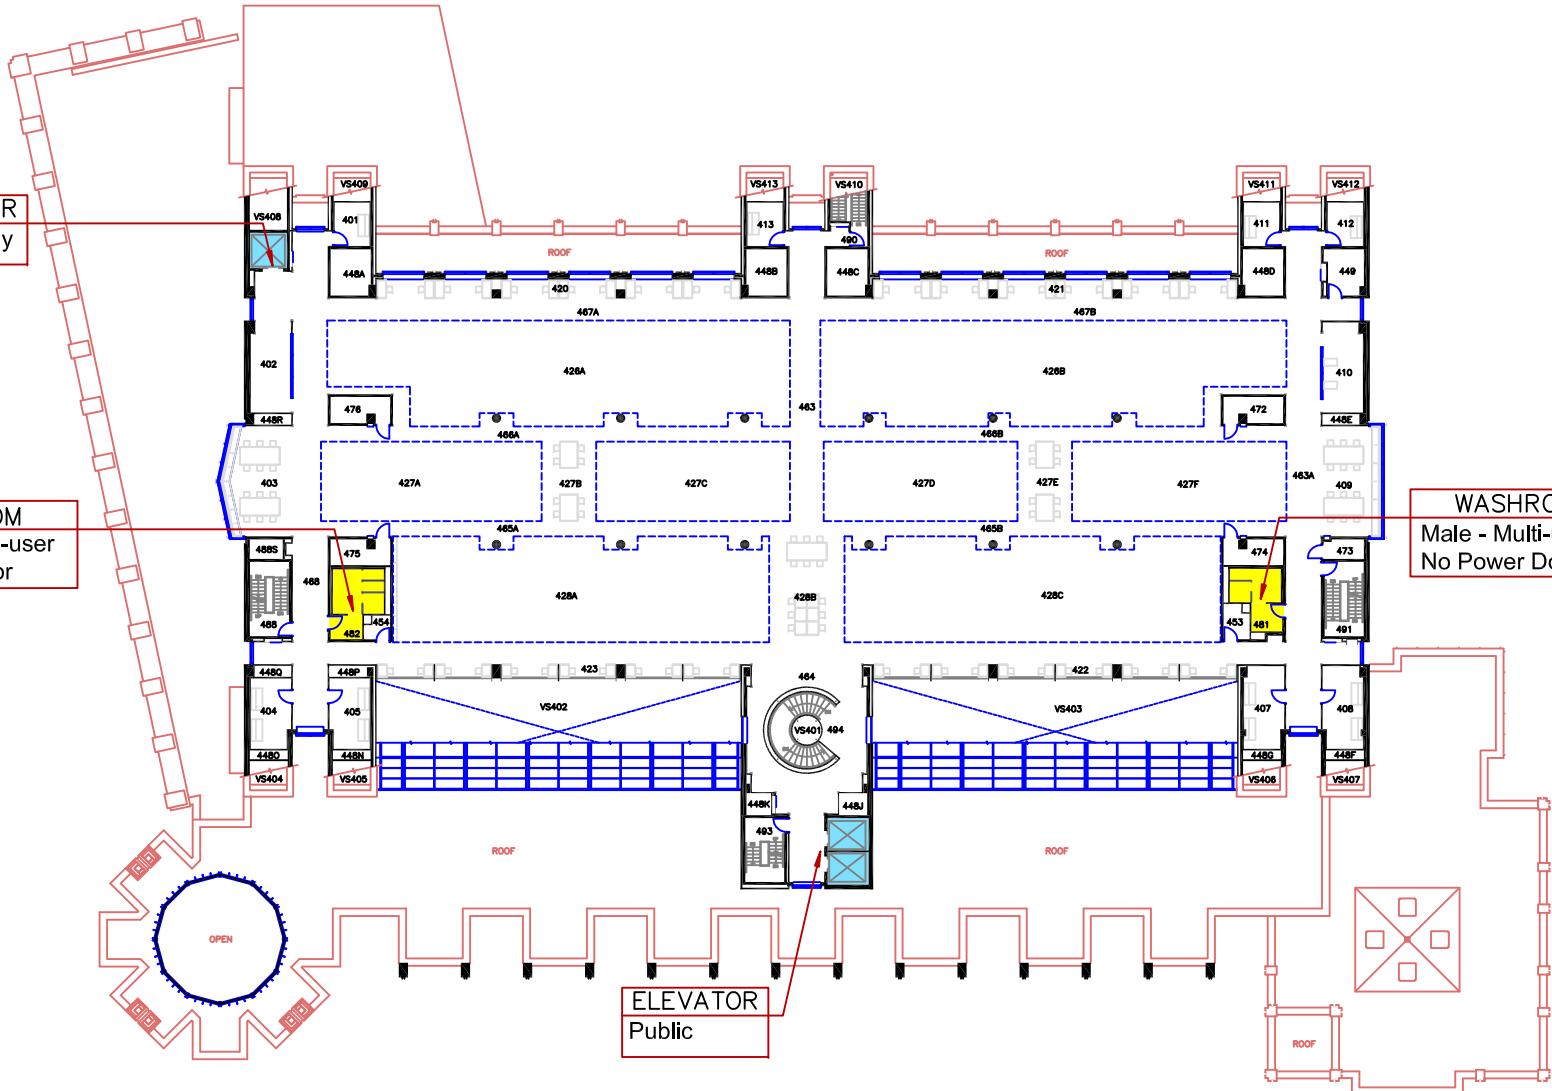

LEGEND

Queen's University

STAUFFER LIBRARY

BLDG. No. 180 SECOND FLOOR PLAN

 WASHROOM
Female - Multi-user
No Power Door

WASHROOM
Male - Multi-user
No Power Door 

ELEVATOR
Public

ELEVATOR
Service only

-  ACCESSIBLE ENTRANCE with Power Door Opener
-  ELEVATOR
-  WASHROOM - ACCESSIBLE
-  WASHROOM - NOT ACCESSIBLE

LEGEND

Queen's University

STAUFFER LIBRARY

BLDG. No. 180 THIRD FLOOR PLAN

ELEVATOR
Service only