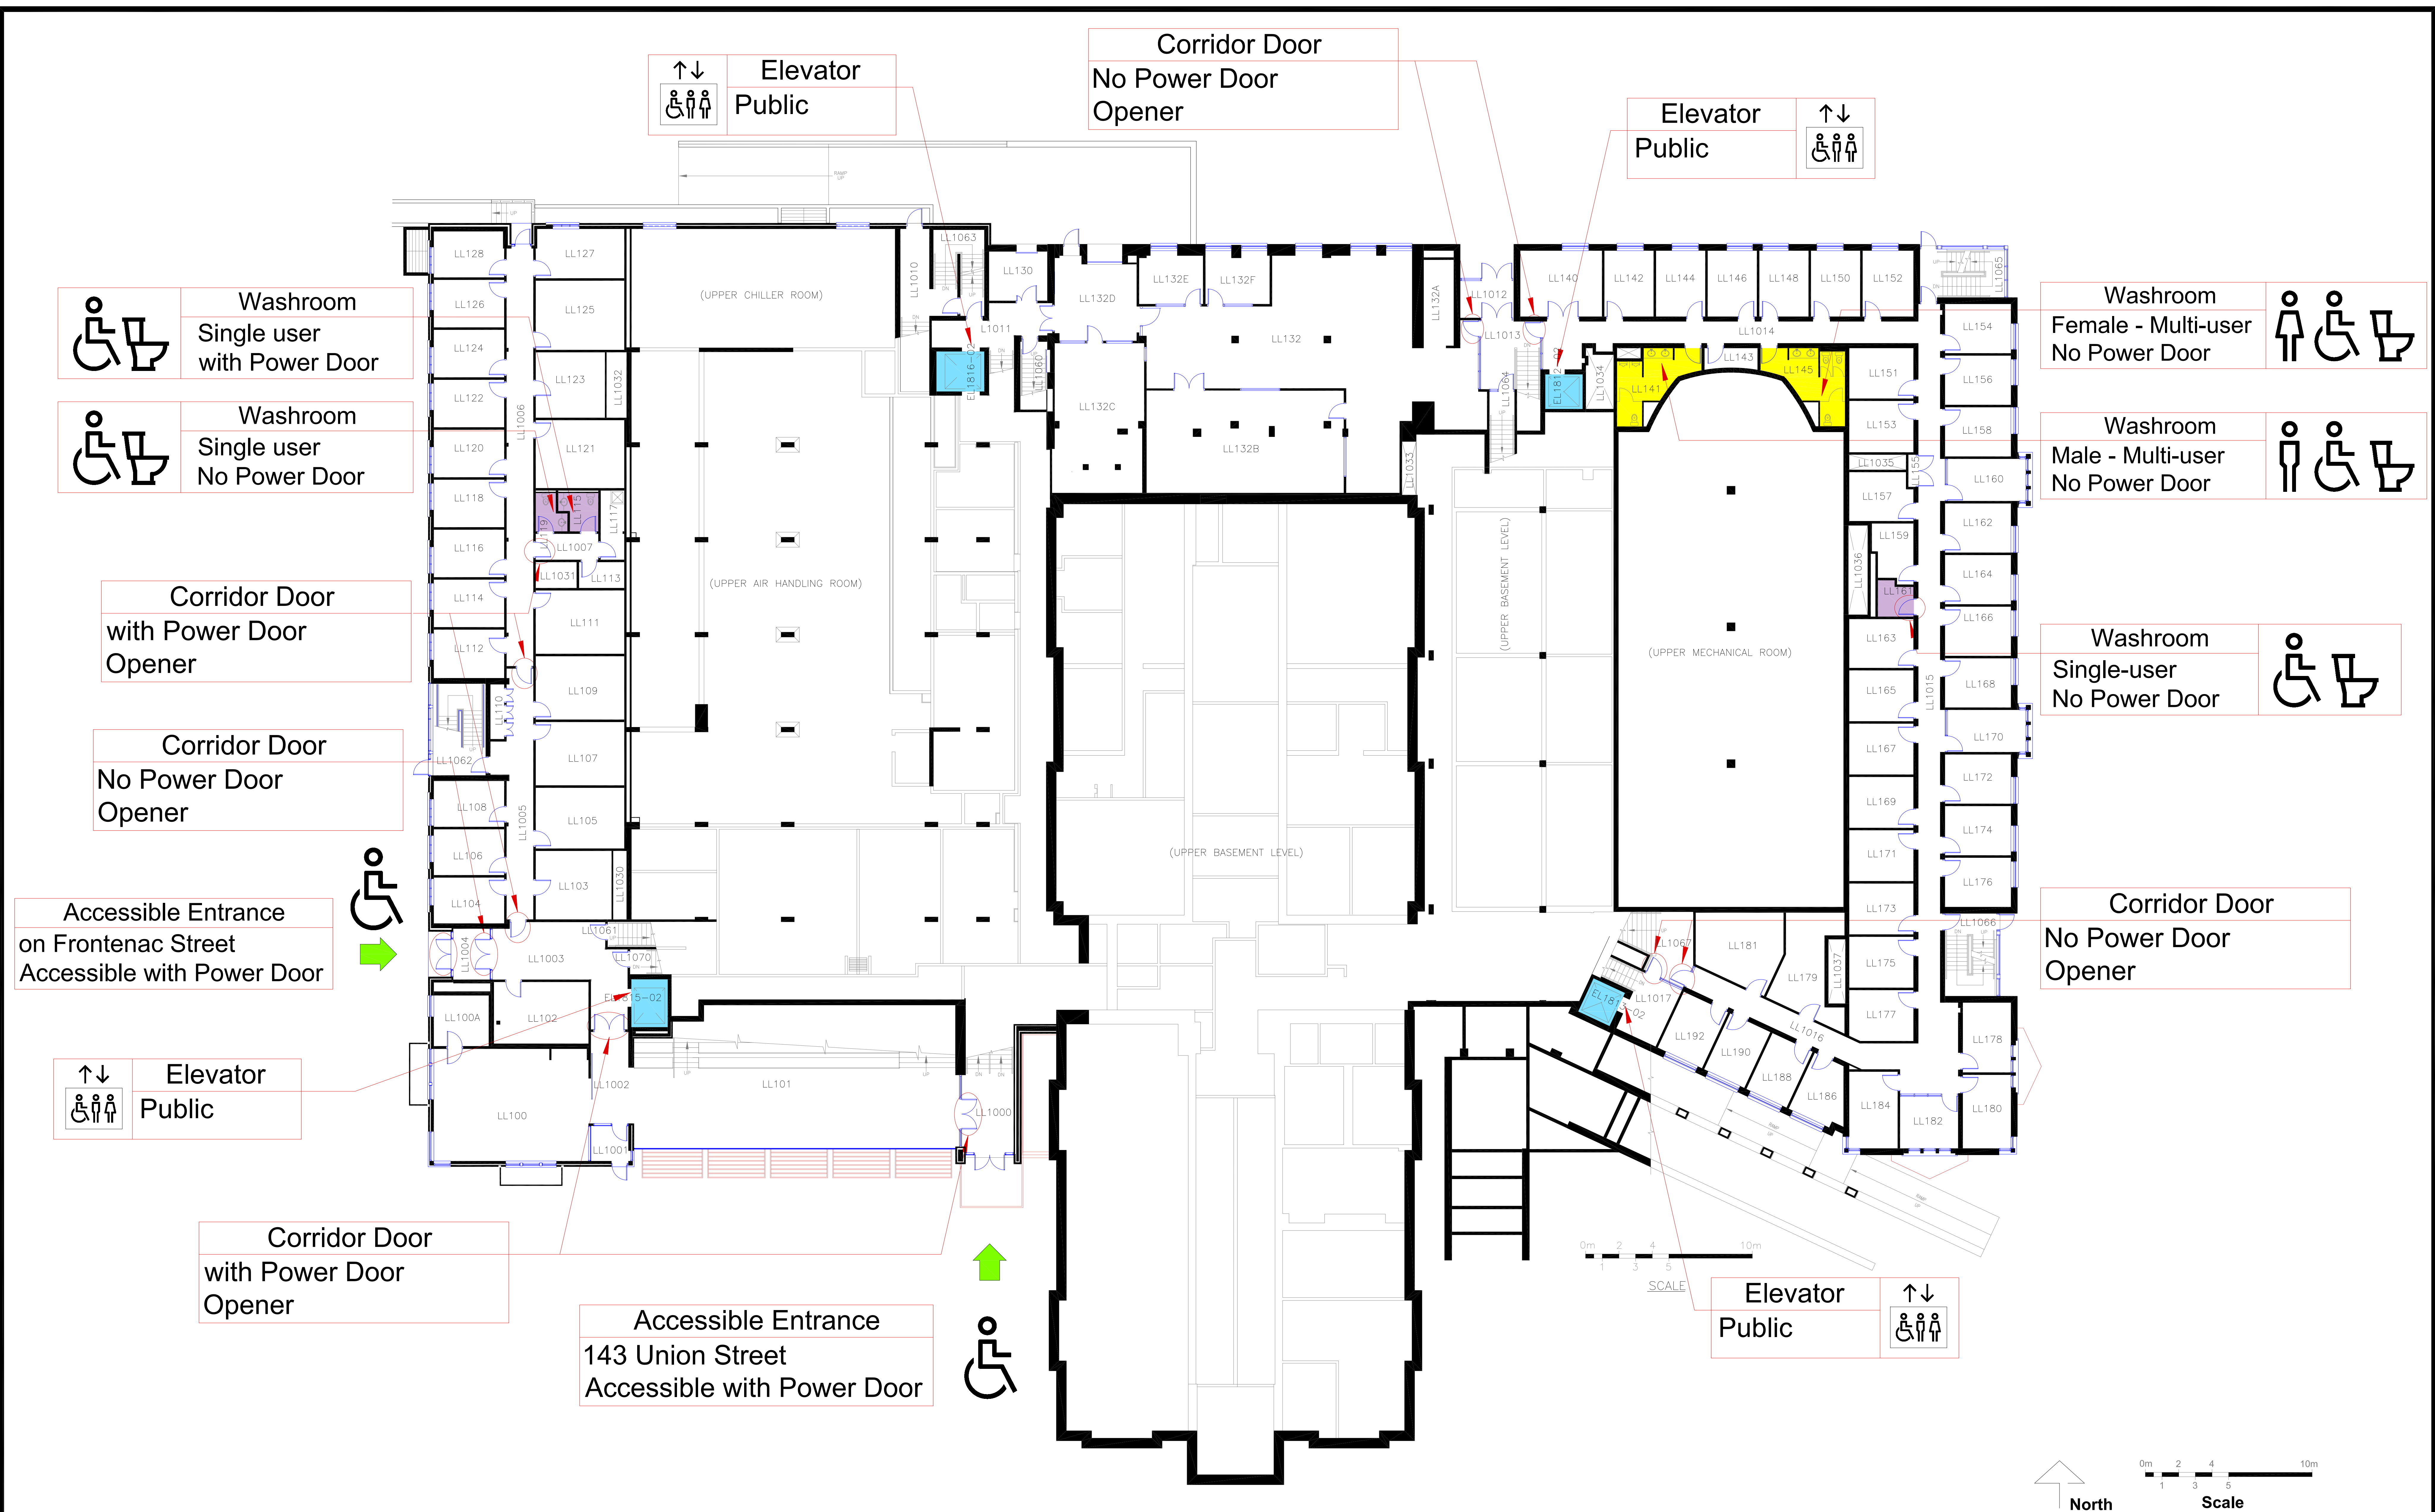

Queen's University
 Goodes Hall
 BLDG. No. 181
 Level 1 Floor Plan

Entrance	Baby Change Table	Elevator
Accessible	Adult Change Table	Washroom - Multi-User
Shower	Urinal	Washroom - Single User
		Washroom - Gender Neutral

Queen's University
 Goodes Hall
 BLDG. No. 181
 Level 3 Floor Plan

Washroom
 Single user
 with Power Door

Washroom
 Single user
 No Power Door

Washroom
 Single user
 with Power Door

Elevator
 Public

Washroom
 Single user
 No Power Door

Elevator
 Public

 Entrance	 Baby Change Table	 Elevator
 Accessible	 Adult Change Table	 Washroom - Multi-User
 Shower	 Urinal	 Washroom - Single User
		 Washroom - Gender Neutral

Queen's University	
Goodes Hall	
BLDG. No. 181	Level 4 Floor Plan

Entrance	Baby Change Table	Elevator
Accessible	Adult Change Table	Washroom - Multi-User
Shower	Urinal	Washroom - Single User
		Washroom - Gender Neutral

Queen's University

Goodes Hall

BLDG. No. 181 Lower Level 1 Floor Plan