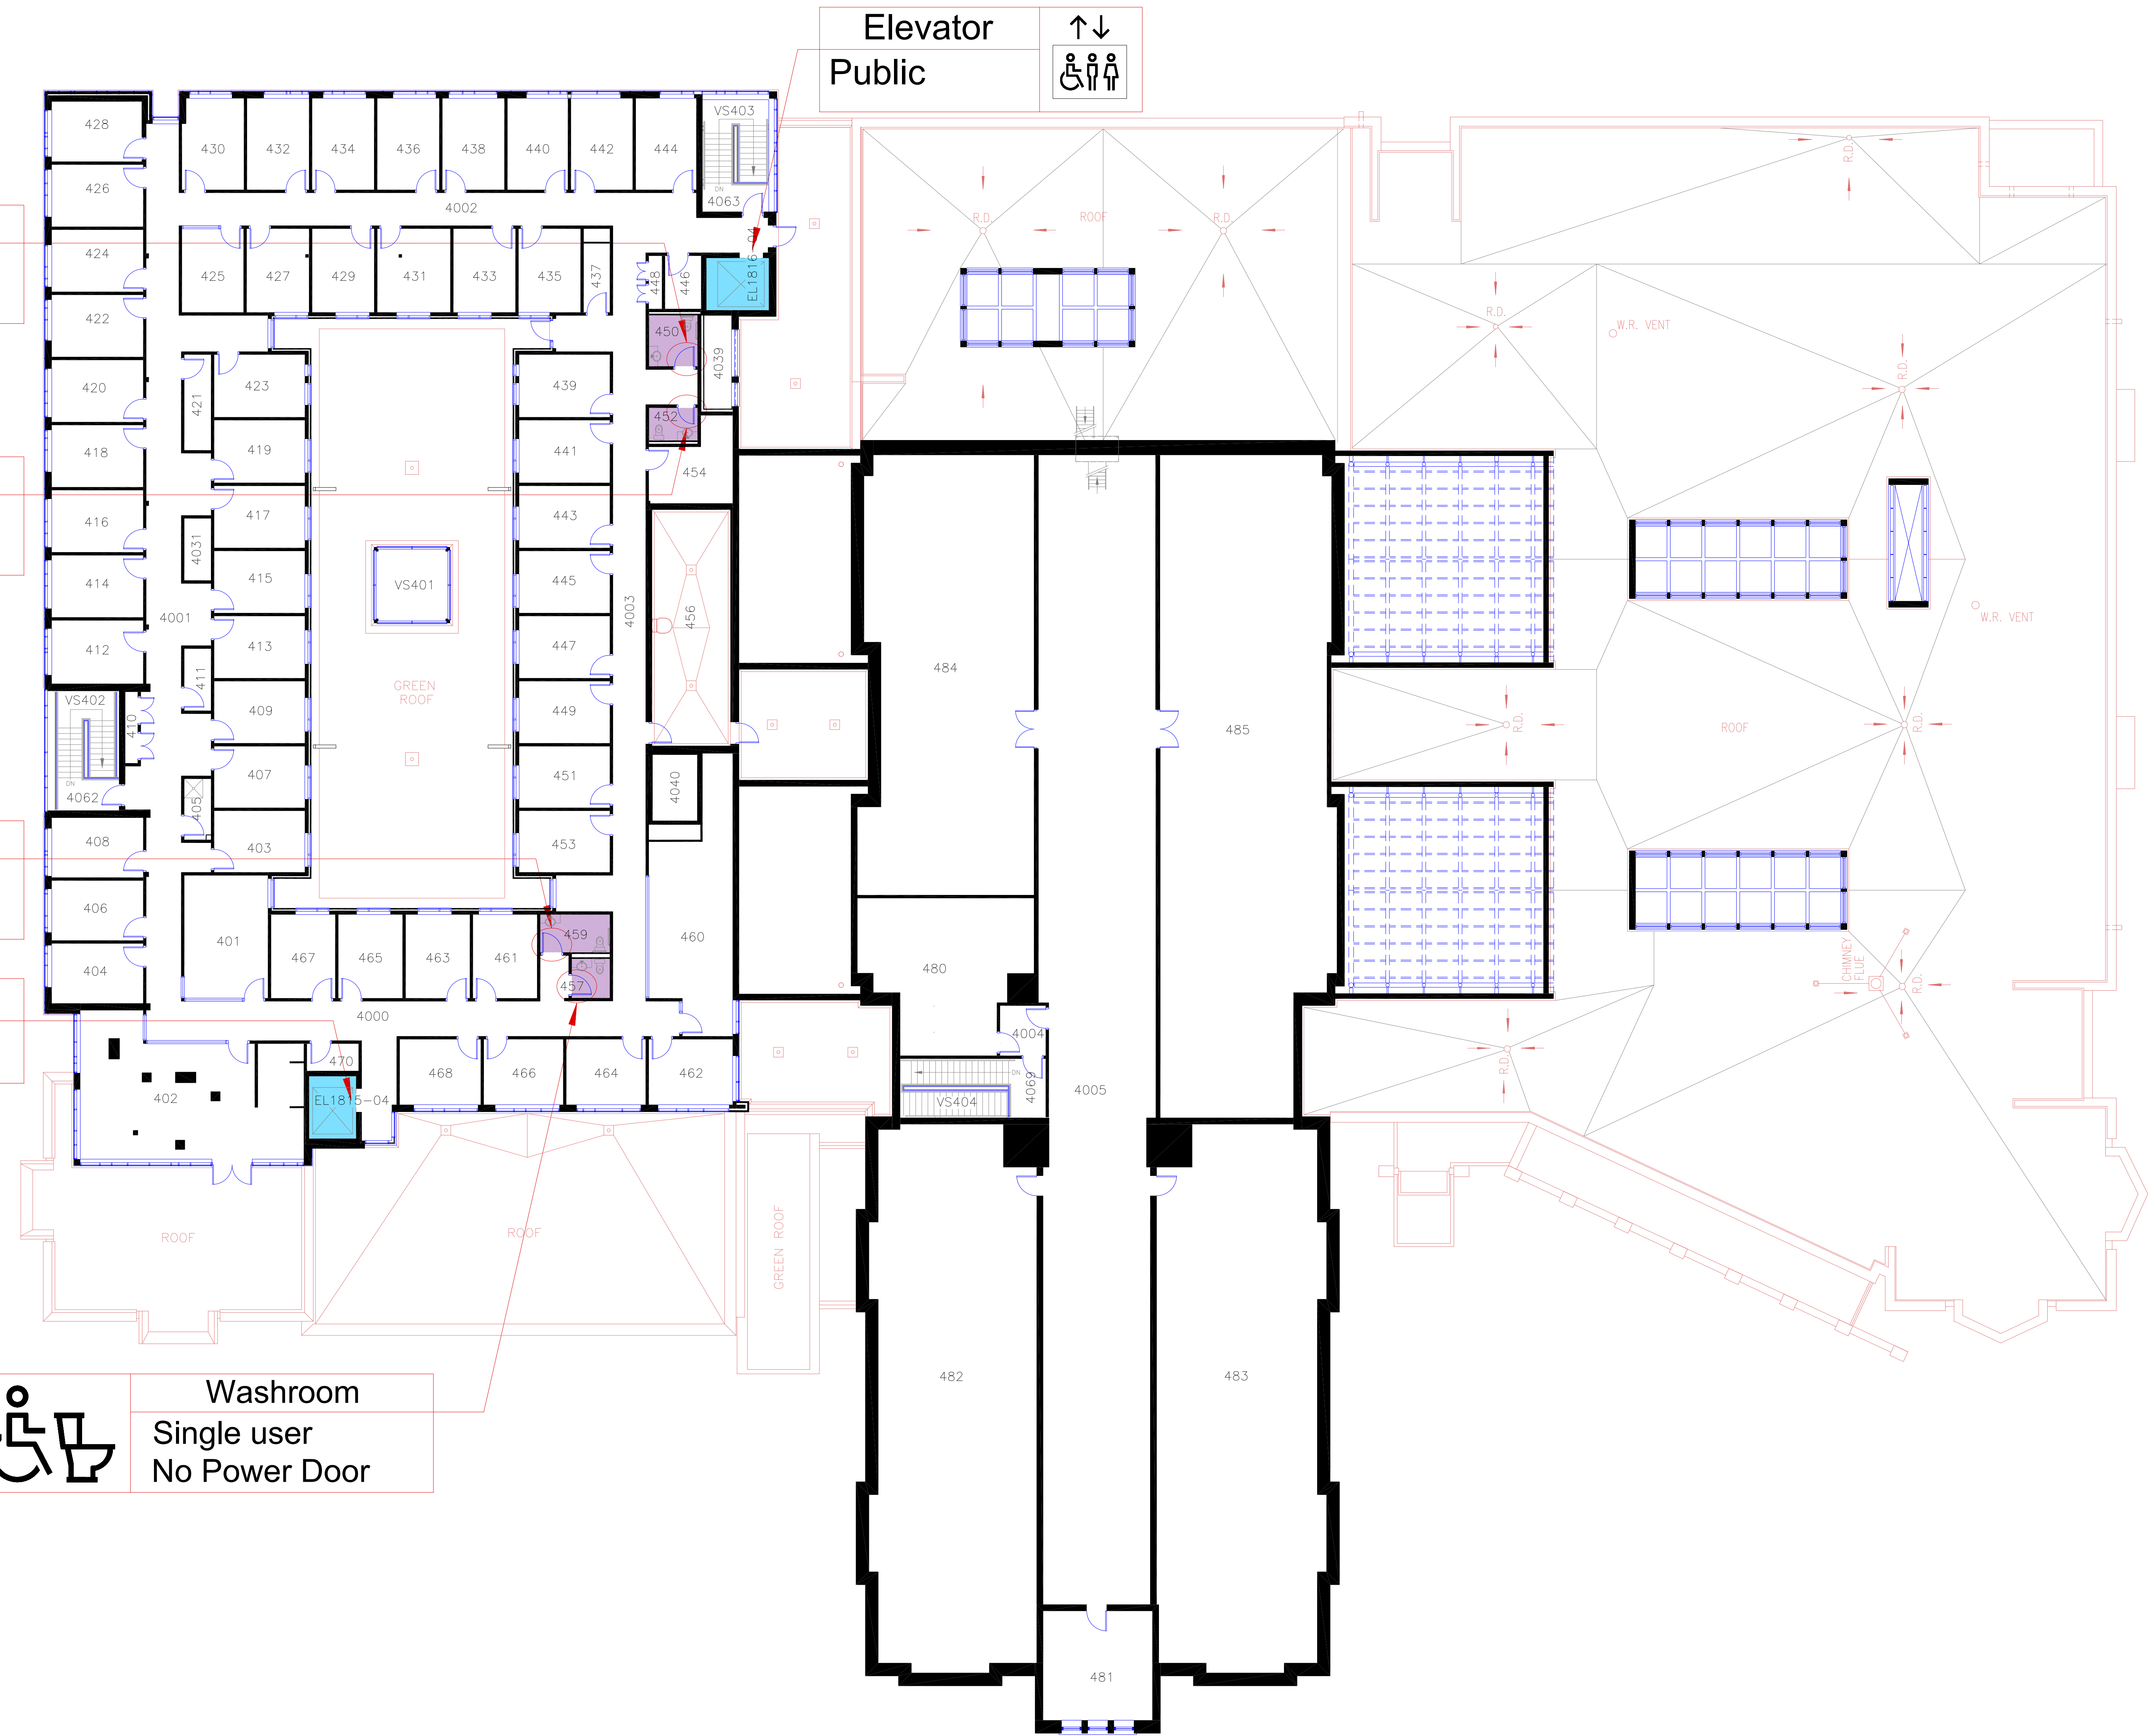

Queen's University
 Goodes Hall
 BLDG. No. 181
 Level 1 Floor Plan

Entrance	Baby Change Table	Elevator
Accessible	Adult Change Table	Washroom - Multi-User
Shower	Urinal	Washroom - Single User
		Washroom - Gender Neutral

Queen's University
 Goodes Hall
 BLDG. No. 181
 Level 3 Floor Plan

Washroom
 Single user
 with Power Door

Washroom
 Single user
 No Power Door

Washroom
 Single user
 with Power Door

Elevator
 Public

Washroom
 Single user
 No Power Door

Elevator
 Public

 Entrance	 Baby Change Table	 Elevator
 Accessible	 Adult Change Table	 Washroom - Multi-User
 Shower	 Urinal	 Washroom - Single User
		 Washroom - Gender Neutral

Queen's University	
Goodes Hall	
BLDG. No. 181	Level 4 Floor Plan

Entrance	Baby Change Table	Elevator
Accessible	Adult Change Table	Washroom - Multi-User
Shower	Urinal	Washroom - Single User
		Washroom - Gender Neutral

Queen's University

Goodes Hall

BLDG. No. 181 Lower Level 1 Floor Plan