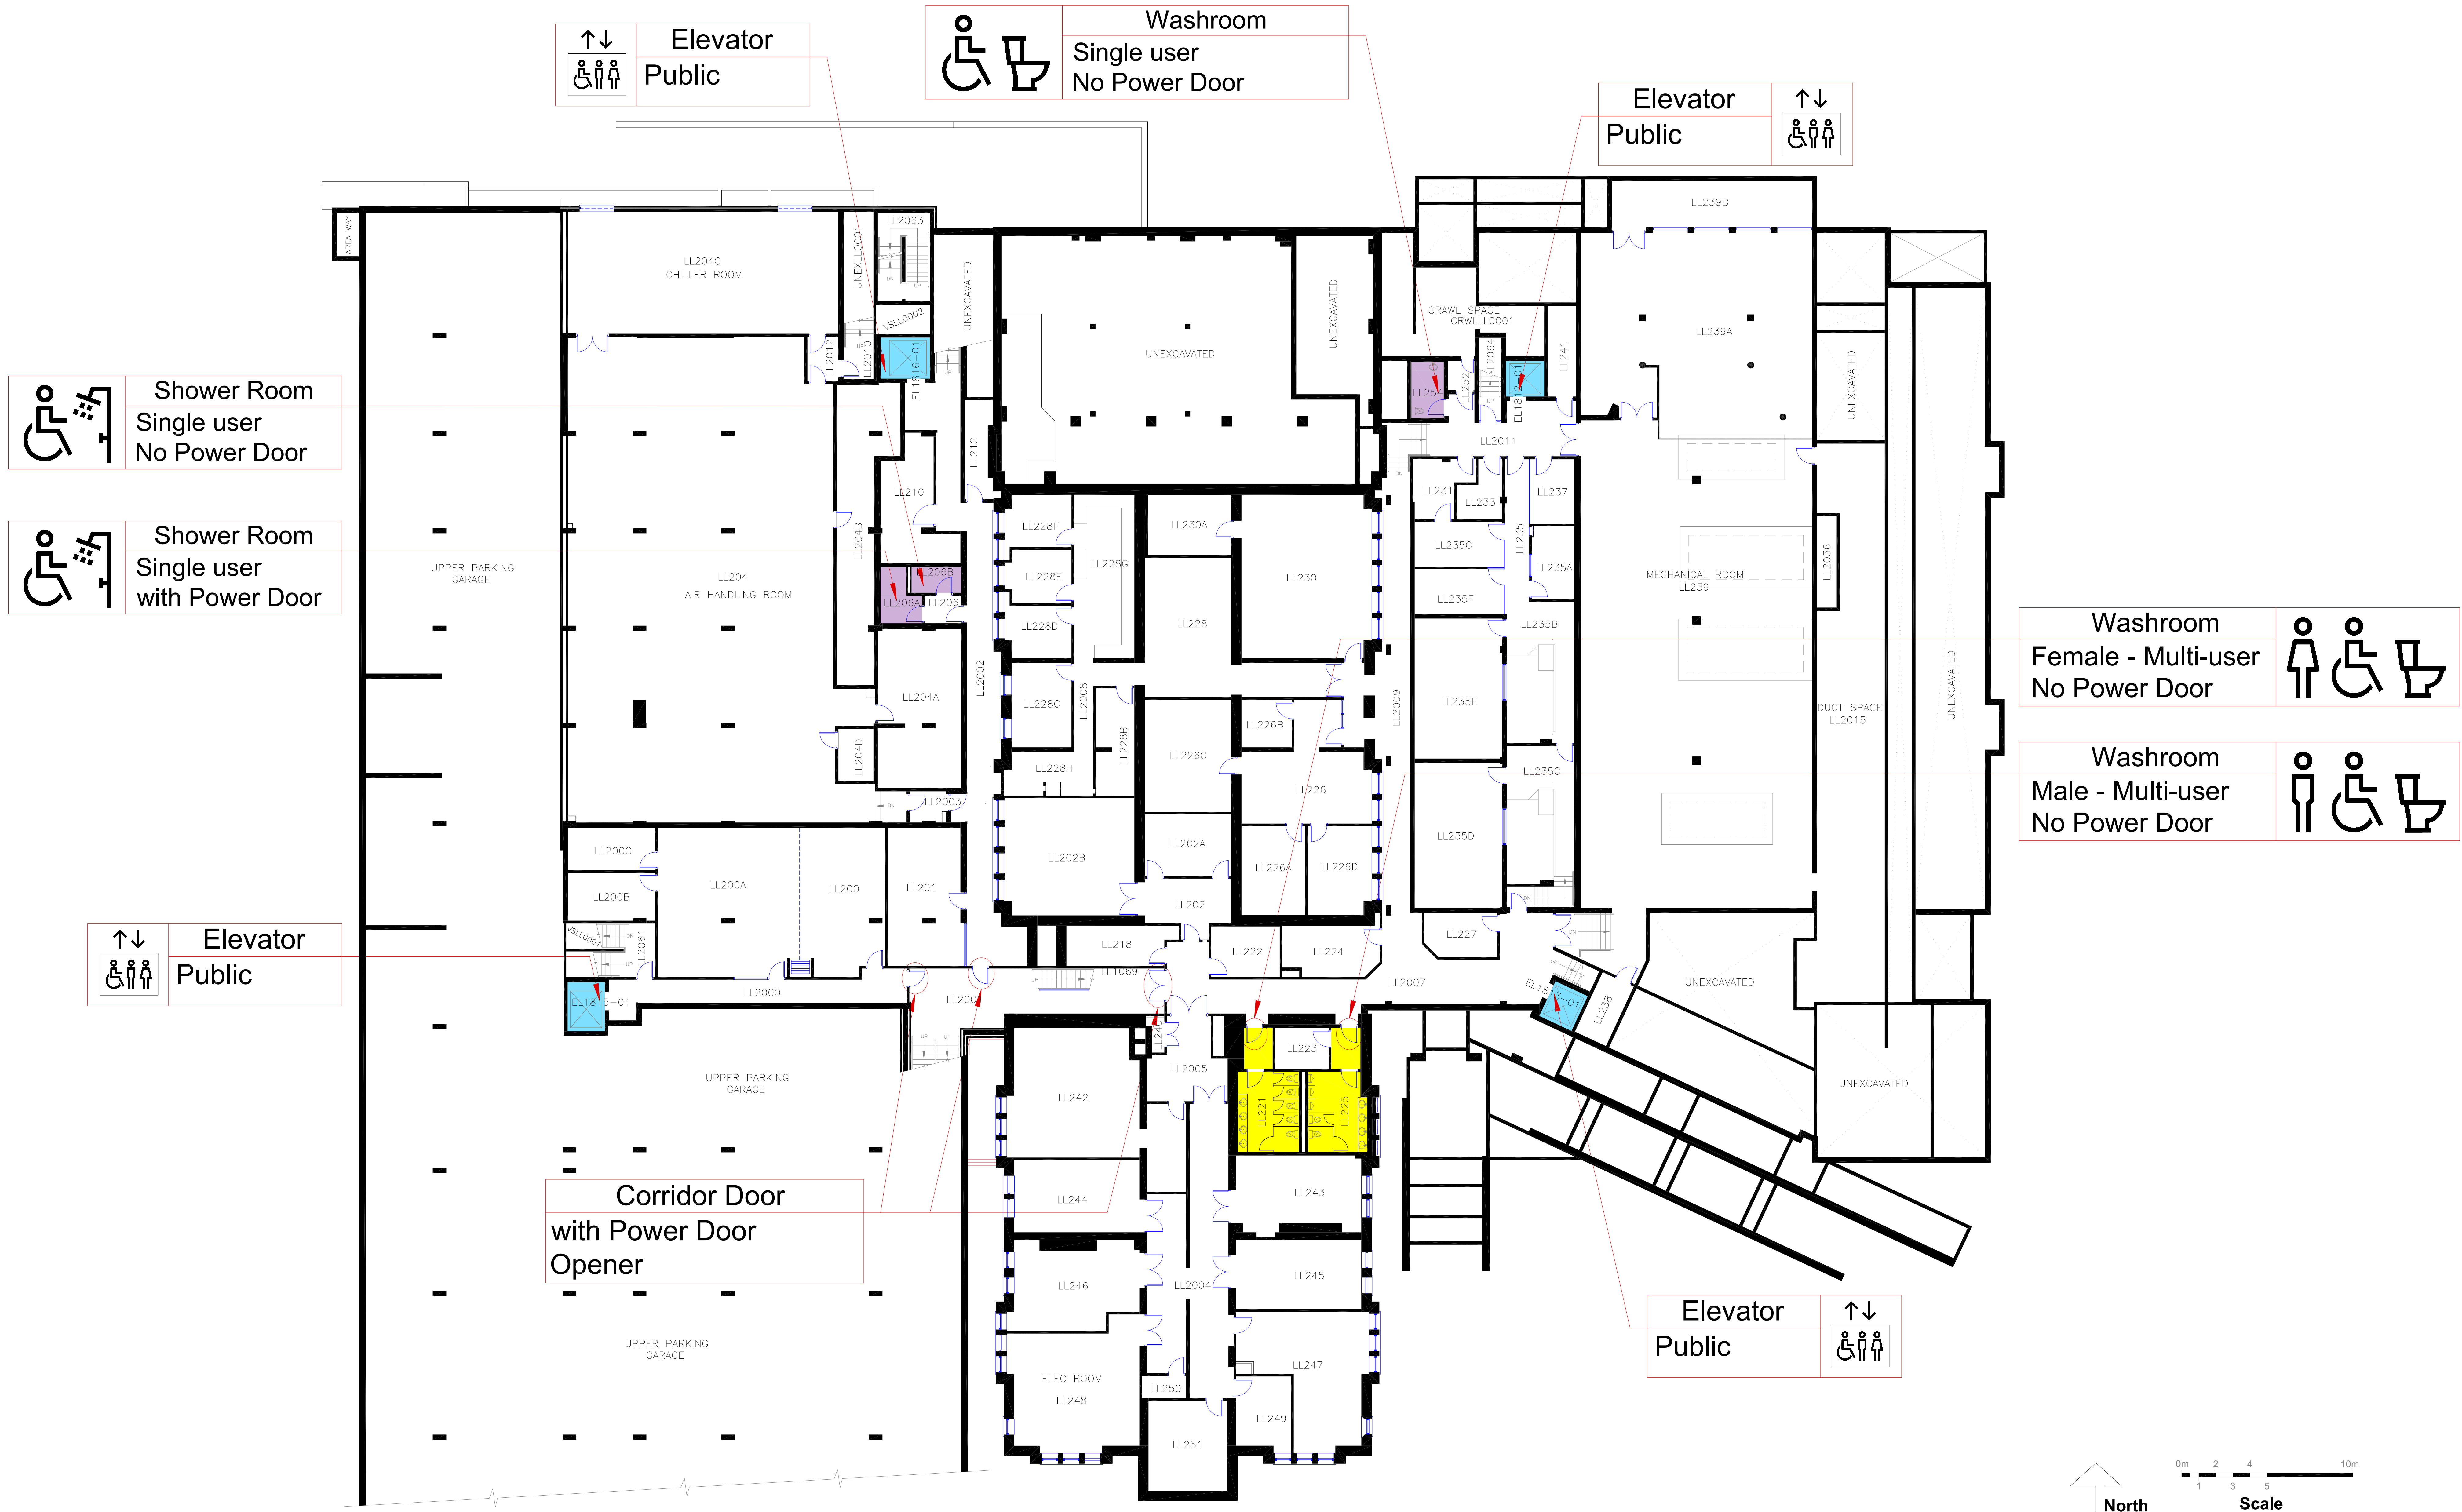

Queen's University
 Goodes Hall
 BLDG. No. 181
 Level 1 Floor Plan

Entrance	Baby Change Table	Elevator
Accessible	Adult Change Table	Washroom - Multi-User
Shower	Urinal	Washroom - Single User
		Washroom - Gender Neutral

Queen's University
 Goodes Hall
 BLDG. No. 181
 Level 3 Floor Plan

Washroom
 Single user
 with Power Door

Washroom
 Single user
 No Power Door

Washroom
 Single user
 with Power Door

Elevator
 Public

Washroom
 Single user
 No Power Door

Elevator
 Public

 Entrance	 Baby Change Table	 Elevator
 Accessible	 Adult Change Table	 Washroom - Multi-User
 Shower	 Urinal	 Washroom - Single User
		 Washroom - Gender Neutral

Queen's University	
Goodes Hall	
BLDG. No. 181	Level 4 Floor Plan

Entrance	Baby Change Table	Elevator
Accessible	Adult Change Table	Washroom - Multi-User
Shower	Urinal	Washroom - Single User
		Washroom - Gender Neutral

Queen's University

Goodes Hall

BLDG. No. 181 Lower Level 1 Floor Plan