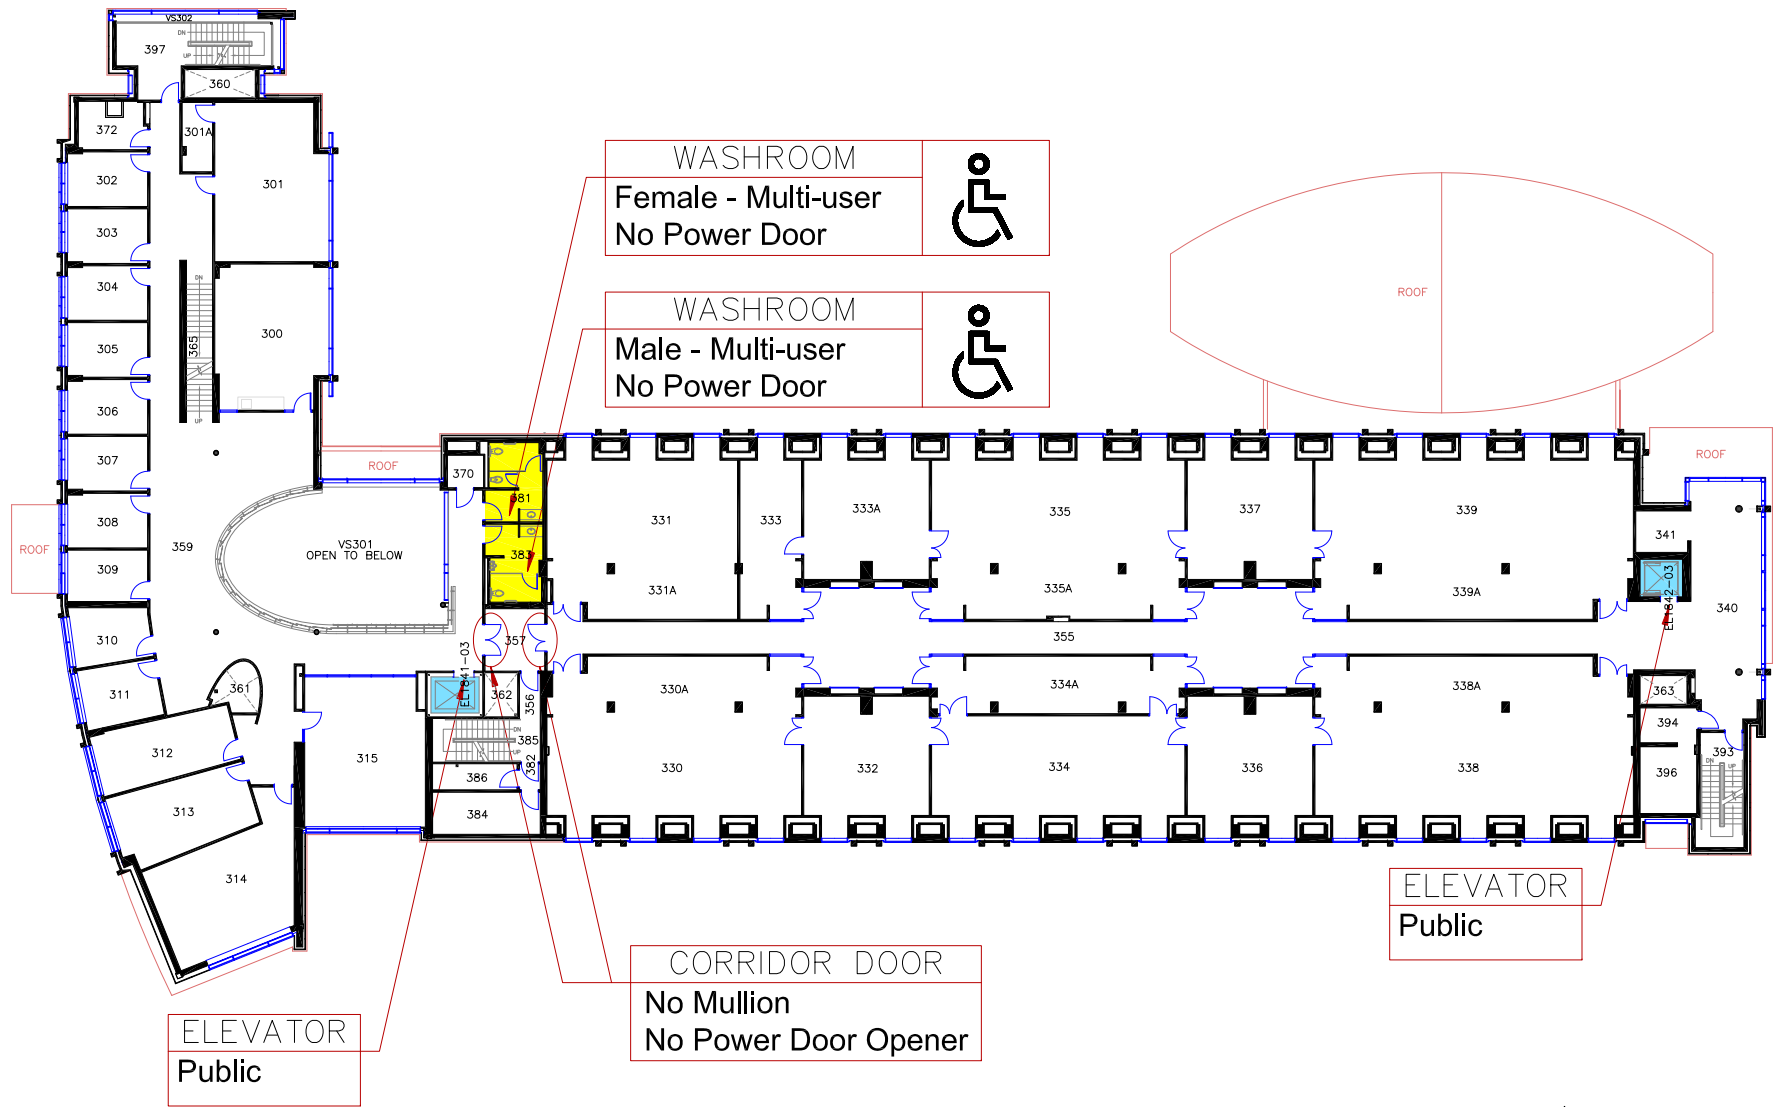

WASHROOM
Female - Multi-user
With Power Door

WASHROOM
Male - Multi-user
With Power Door

	ACCESSIBLE		ENTRANCE
	BABY CHANGE TABLE		ELEVATOR
	ADULT CHANGE TABLE		WASHROOM - MULTI USER
	SHOWER		WASHROOM - SINGLE USER
			WASHROOM - GENDER NEUTRAL

Queen's University

CHERNOFF HALL

BLDG. No. 184 LEVEL 1 FLOOR PLAN

AUDITORIUM ENTRANCE
on Bader Lane
Accessible with Power Door

WASHROOM
Female - Multi-user
No Power Door

WASHROOM
Male - Multi-user
No Power Door

CORRIDOR DOOR
No Power Door Opener
Door stays open

ELEVATOR
Public

MAIN ENTRANCE
90 BADER LANE
Accessible with Power Door

WASHROOM
Female - Multi-user
With Power Door

WASHROOM
Male - Multi-user
With Power Door

ELEVATOR
Public

	ACCESSIBLE		ENTRANCE
	BABY CHANGE TABLE		ELEVATOR
	ADULT CHANGE TABLE		WASHROOM - MULTI USER
	SHOWER		WASHROOM - SINGLE USER
			WASHROOM - GENDER NEUTRAL

Queen's University	
CHERNOFF HALL	
BLDG. No. 184	LEVEL 2 FLOOR PLAN