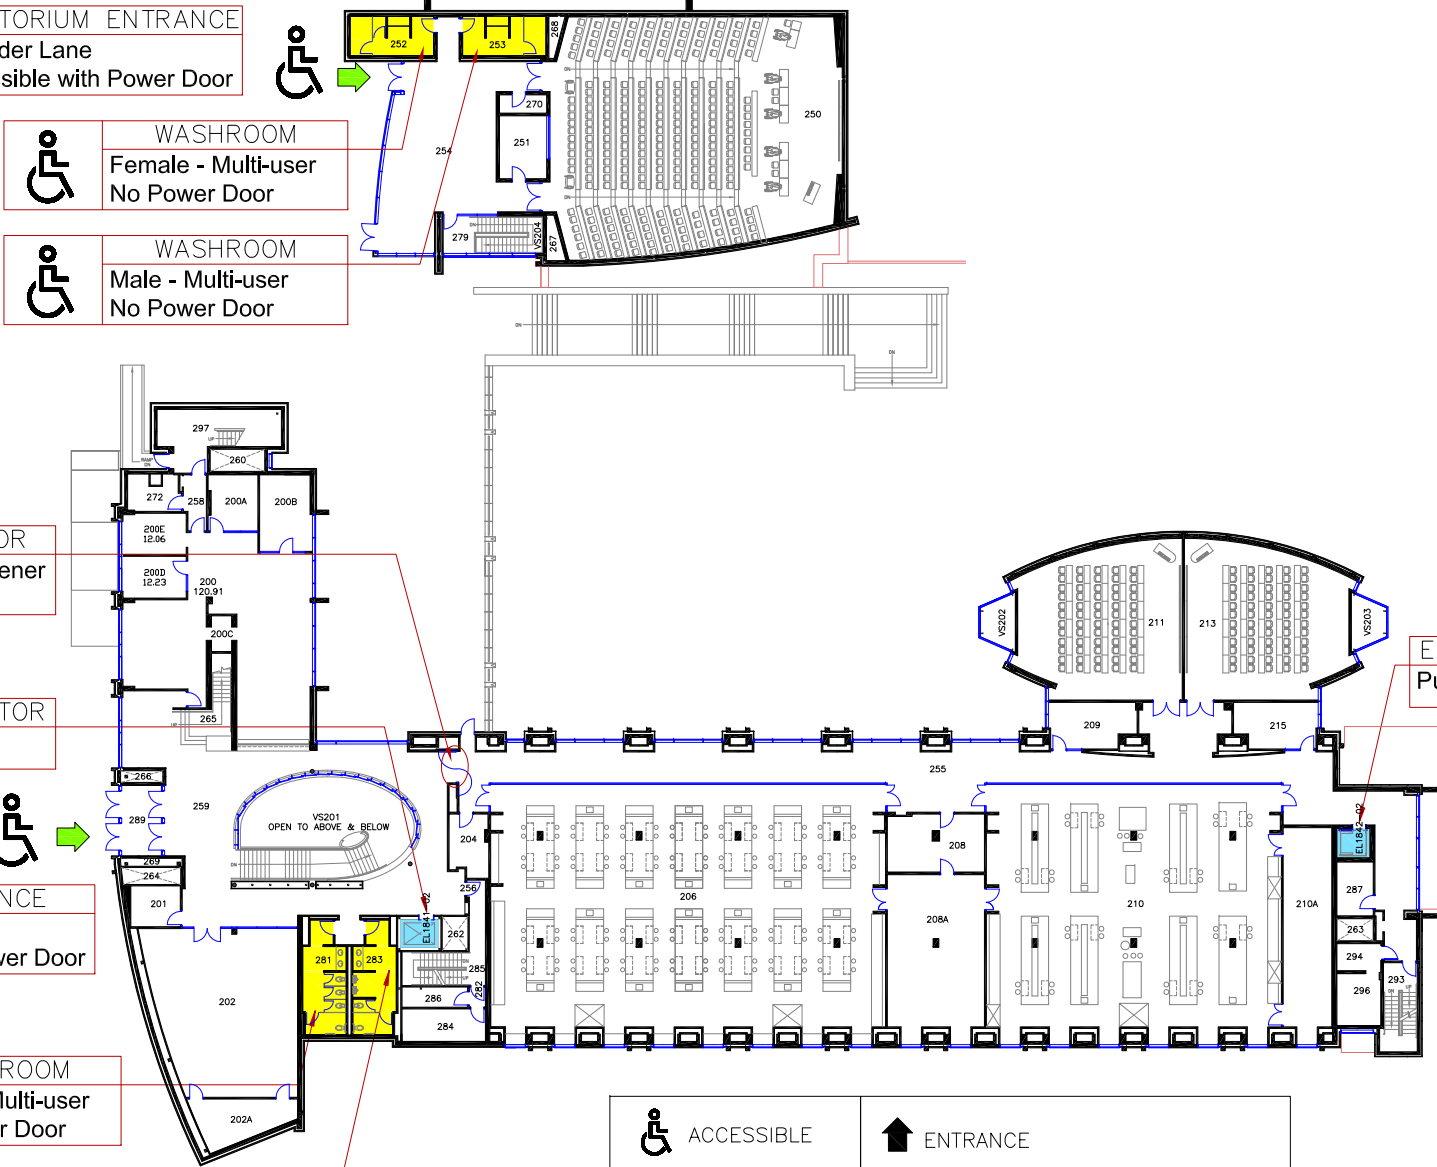

WASHROOM
Female - Multi-user
With Power Door

WASHROOM
Male - Multi-user
With Power Door

	ACCESSIBLE		ENTRANCE
	BABY CHANGE TABLE		ELEVATOR
	ADULT CHANGE TABLE		WASHROOM - MULTI USER
	SHOWER		WASHROOM - SINGLE USER
			WASHROOM - GENDER NEUTRAL

Queen's University

CHERNOFF HALL

BLDG. No. 184 LEVEL 1 FLOOR PLAN

AUDITORIUM ENTRANCE
on Bader Lane
Accessible with Power Door

WASHROOM
Female - Multi-user
No Power Door

WASHROOM
Male - Multi-user
No Power Door

CORRIDOR DOOR
No Power Door Opener
Door stays open

ELEVATOR
Public

MAIN ENTRANCE
90 BADER LANE
Accessible with Power Door

WASHROOM
Female - Multi-user
With Power Door

WASHROOM
Male - Multi-user
With Power Door

ELEVATOR
Public

	ACCESSIBLE		ENTRANCE
	BABY CHANGE TABLE		ELEVATOR
	ADULT CHANGE TABLE		WASHROOM - MULTI USER
	SHOWER		WASHROOM - SINGLE USER
			WASHROOM - GENDER NEUTRAL

Queen's University	
CHERNOFF HALL	
BLDG. No. 184	LEVEL 2 FLOOR PLAN