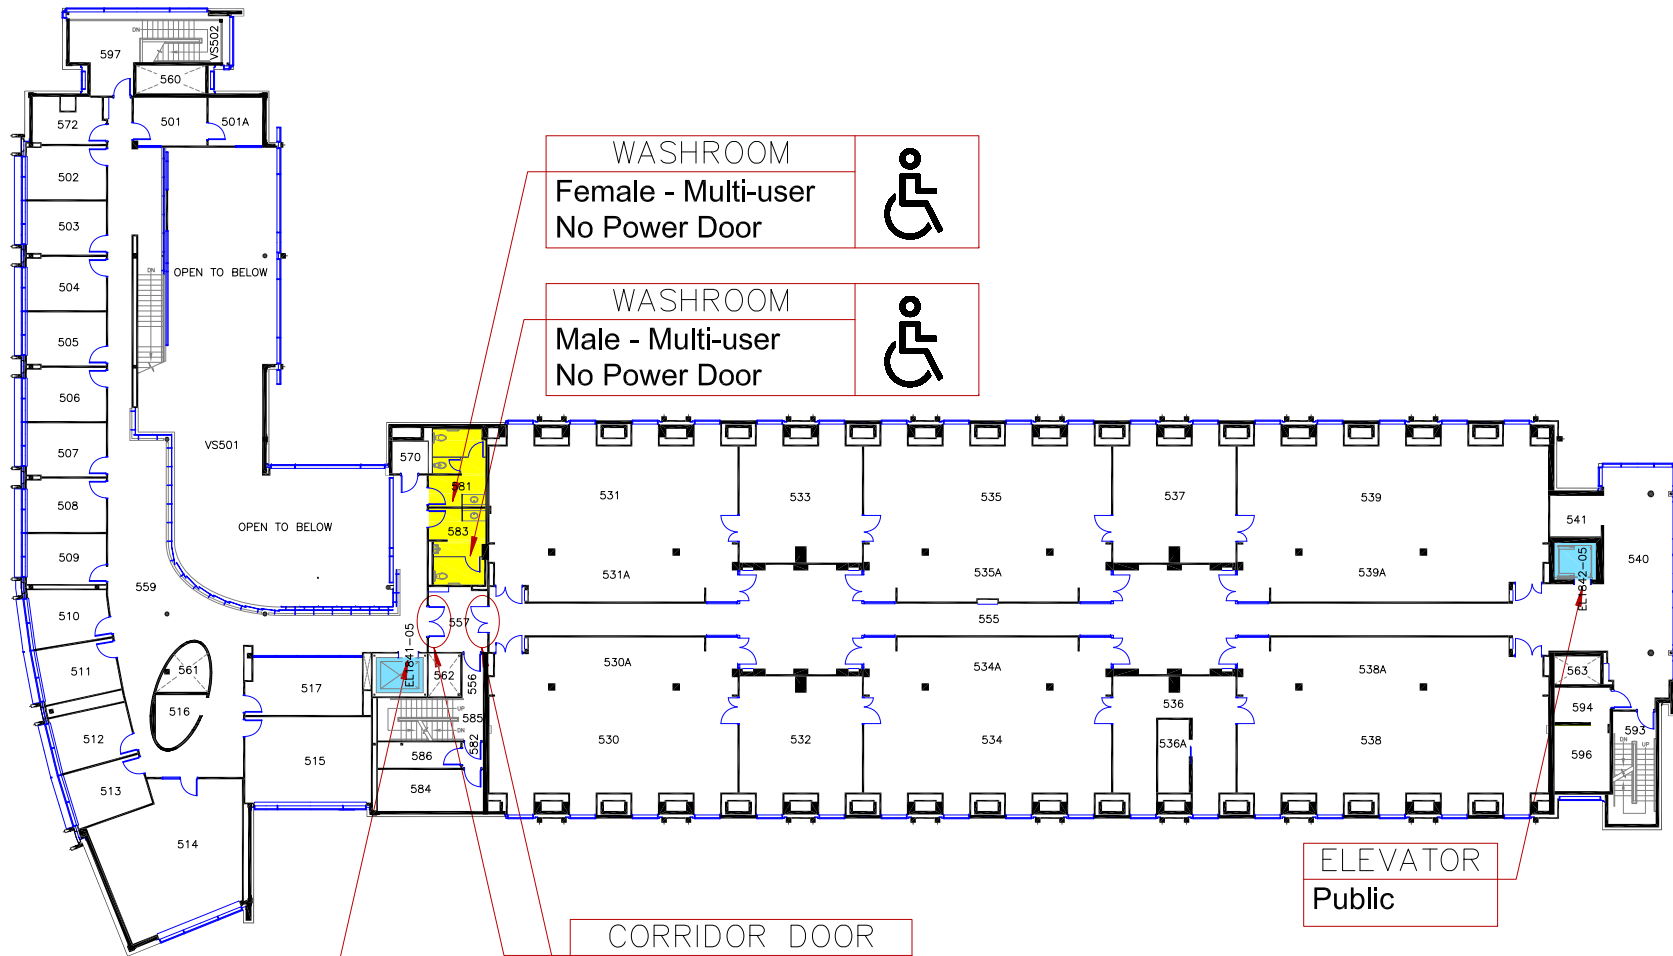

WASHROOM
Female - Multi-user
With Power Door

WASHROOM
Male - Multi-user
With Power Door

	ACCESSIBLE		ENTRANCE
	BABY CHANGE TABLE		ELEVATOR
	ADULT CHANGE TABLE		WASHROOM - MULTI USER
	SHOWER		WASHROOM - SINGLE USER
			WASHROOM - GENDER NEUTRAL

Queen's University

CHERNOFF HALL

BLDG. No. 184 LEVEL 1 FLOOR PLAN

AUDITORIUM ENTRANCE
on Bader Lane
Accessible with Power Door

WASHROOM
Female - Multi-user
No Power Door

WASHROOM
Male - Multi-user
No Power Door

Queen's University
 CHERNOFF HALL
 BLDG. No. 184
 LEVEL 3 FLOOR PLAN

WASHROOM
 Female - Multi-user
 No Power Door

WASHROOM
 Male - Multi-user
 No Power Door

ELEVATOR
 Public

CORRIDOR DOOR
 No Mullion
 No Power Door Opener

ELEVATOR
 Public

	ACCESSIBLE		ENTRANCE
	BABY CHANGE TABLE		ELEVATOR
	ADULT CHANGE TABLE		WASHROOM - MULTI USER
	SHOWER		WASHROOM - SINGLE USER
			WASHROOM - GENDER NEUTRAL

Queen's University	
CHERNOFF HALL	
BLDG. No. 184	LEVEL 4 FLOOR PLAN