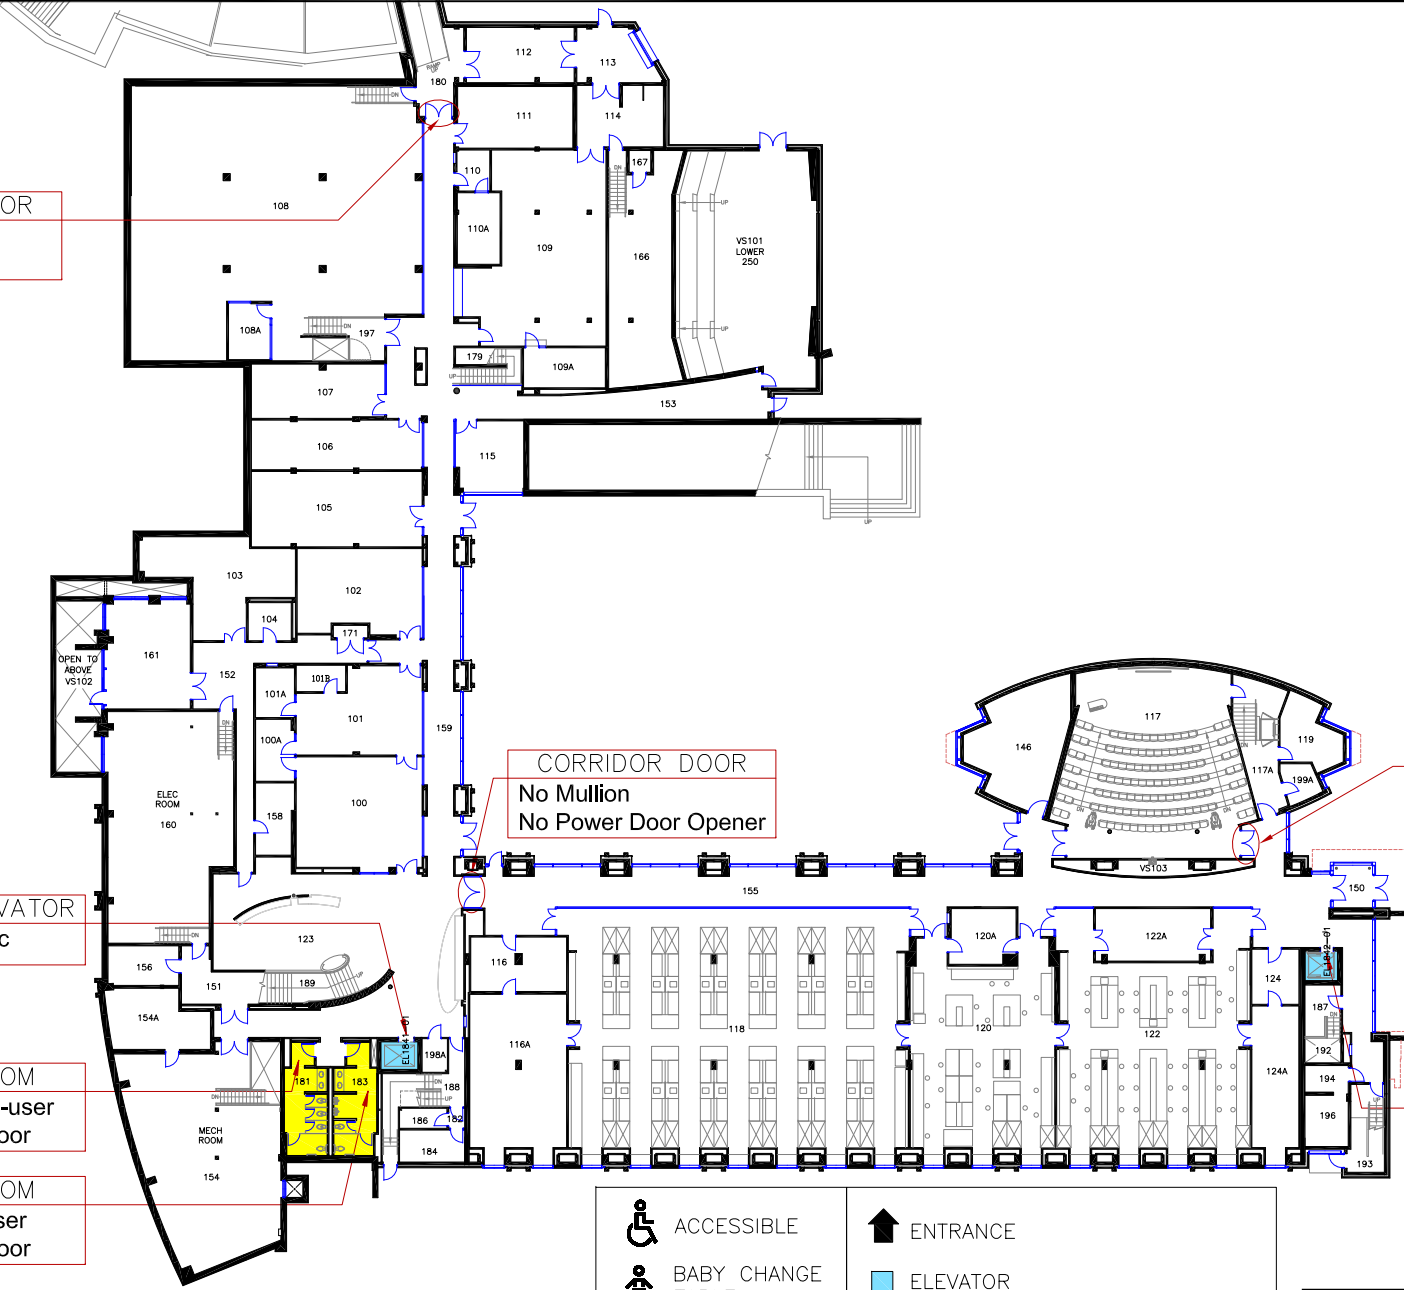

WASHROOM
Female - Multi-user
With Power Door

WASHROOM
Male - Multi-user
With Power Door

	ACCESSIBLE		ENTRANCE
	BABY CHANGE TABLE		ELEVATOR
	ADULT CHANGE TABLE		WASHROOM - MULTI USER
	SHOWER		WASHROOM - SINGLE USER
			WASHROOM - GENDER NEUTRAL

Queen's University

CHERNOFF HALL

BLDG. No. 184 LEVEL 1 FLOOR PLAN

AUDITORIUM ENTRANCE
on Bader Lane
Accessible with Power Door

WASHROOM
Female - Multi-user
No Power Door

WASHROOM
Male - Multi-user
No Power Door

CORRIDOR DOOR
No Power Door Opener
Door stays open

ELEVATOR
Public

MAIN ENTRANCE
90 BADER LANE
Accessible with Power Door

WASHROOM
Female - Multi-user
With Power Door

WASHROOM
Male - Multi-user
With Power Door