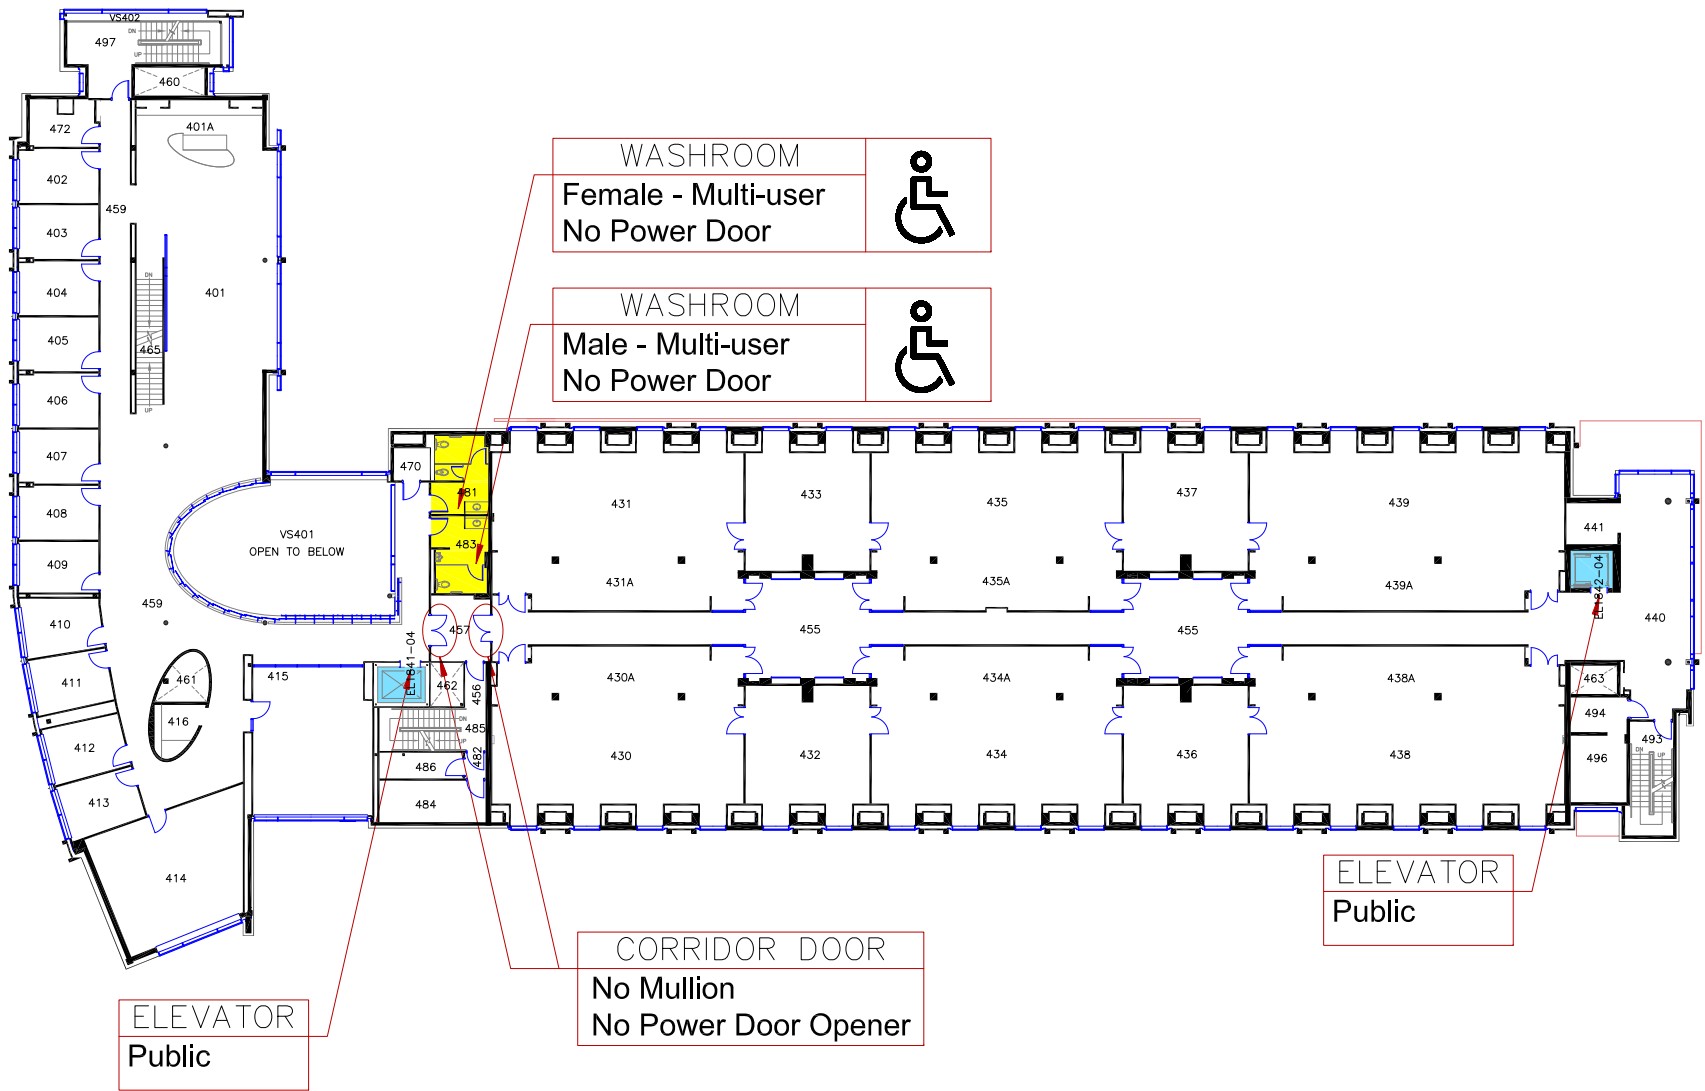

WASHROOM
Female - Multi-user
No Power Door

WASHROOM
Male - Multi-user
No Power Door

ELEVATOR
Public

CORRIDOR DOOR
No Mullion
No Power Door Opener

ELEVATOR
Public

	ACCESSIBLE		ENTRANCE
	BABY CHANGE TABLE		ELEVATOR
	ADULT CHANGE TABLE		WASHROOM - MULTI USER
	SHOWER		WASHROOM - SINGLE USER
			WASHROOM - GENDER NEUTRAL

Queen's University	
CHERNOFF HALL	
BLDG. No. 184	LEVEL 4 FLOOR PLAN