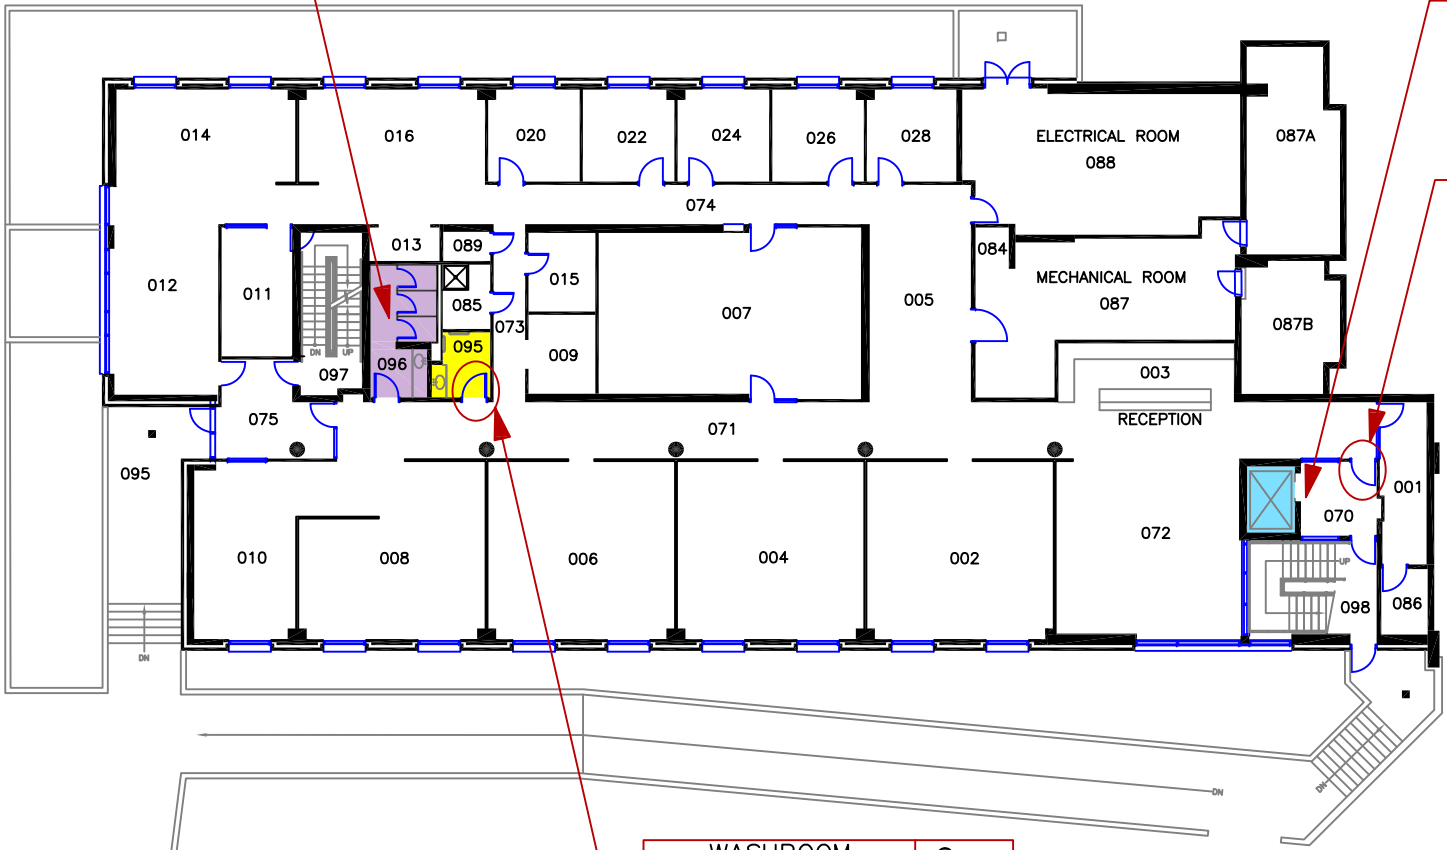

LEGEND

Queen's University
CANCER RESEARCH INSTITUTE
BLDG. No. 185
LEVEL 2 FLOOR PLAN

WASHROOM
Female - Multi-user
Not Accessible

CORRIDOR DOOR
No Power Assisted Door
Opener

ELEVATOR
Public

WASHROOM
Single user - Accessible
No Power Door

- ACCESSIBLE ENTRANCE with Power Door Opener
- ELEVATOR
- WASHROOM - ACCESSIBLE
- WASHROOM - NOT ACCESSIBLE

LEGEND

Queen's University

CANCER RESEARCH INSTITUTE

BLDG. No. 185 LEVEL 3 FLOOR PLAN

WASHROOM
Female - Multi-user
Not Accessible

ELEVATOR
Public

CORRIDOR DOOR
No Power Assisted Door Opener

WASHROOM
Single user - Accessible
No Power Door

- ACCESSIBLE ENTRANCE with Power Door Opener
- ELEVATOR
- WASHROOM - ACCESSIBLE
- WASHROOM - NOT ACCESSIBLE

LEGEND

Queen's University
CANCER RESEARCH INSTITUTE
BLDG. No. 185
LEVEL 0 FLOOR PLAN

CORRIDOR DOOR
No Power Assisted Door Opener

WASHROOM
Single user - Accessible
No Power Door

WASHROOM
Single user - Accessible
No Power Door /grab bar