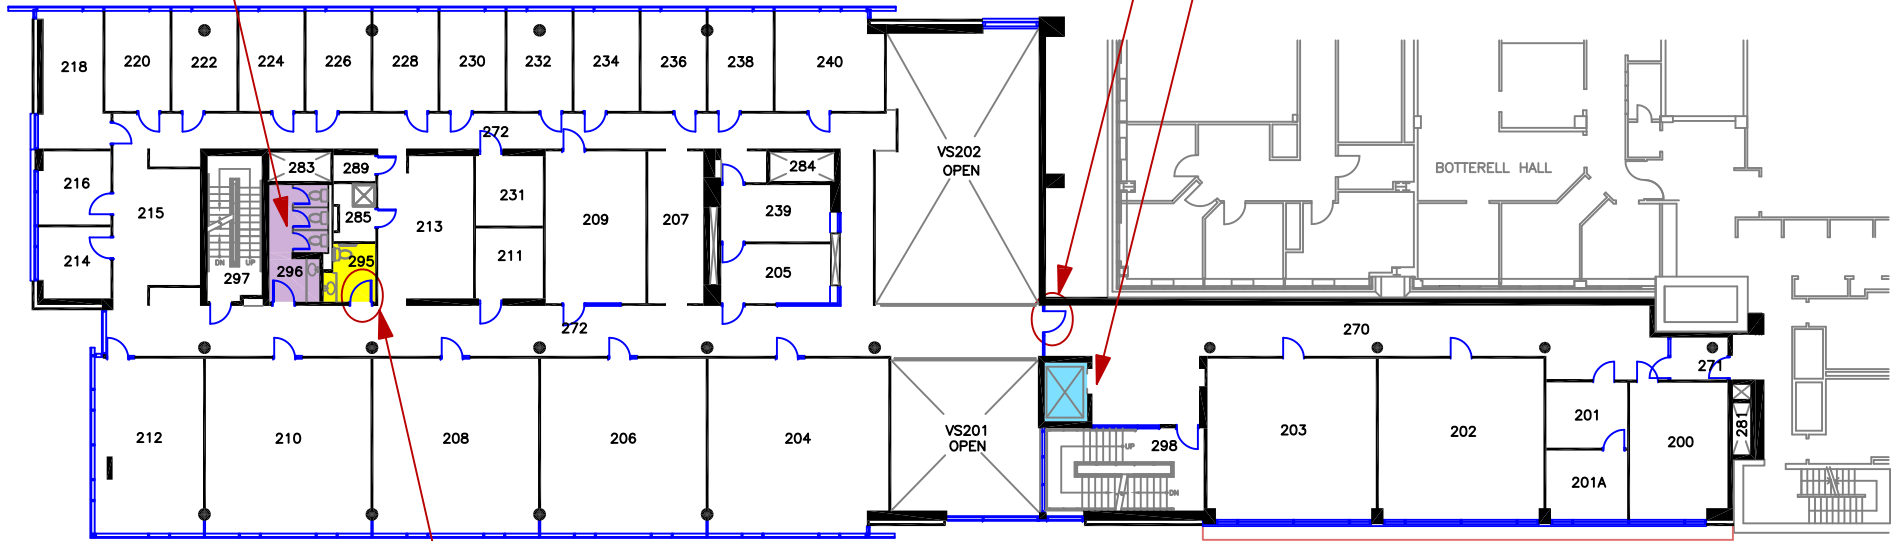

WASHROOM
Female - Multi-user
Not Accessible

CORRIDOR DOOR
No Power Assisted Door
Opener

ELEVATOR
Public

WASHROOM
Single user - Accessible
No Power Door

- ACCESSIBLE ENTRANCE
  with Power Door Opener
- ELEVATOR
- WASHROOM - ACCESSIBLE
- WASHROOM - NOT ACCESSIBLE

LEGEND

Queen's University
CANCER RESEARCH INSTITUTE
BLDG. No. 185
LEVEL 2 FLOOR PLAN