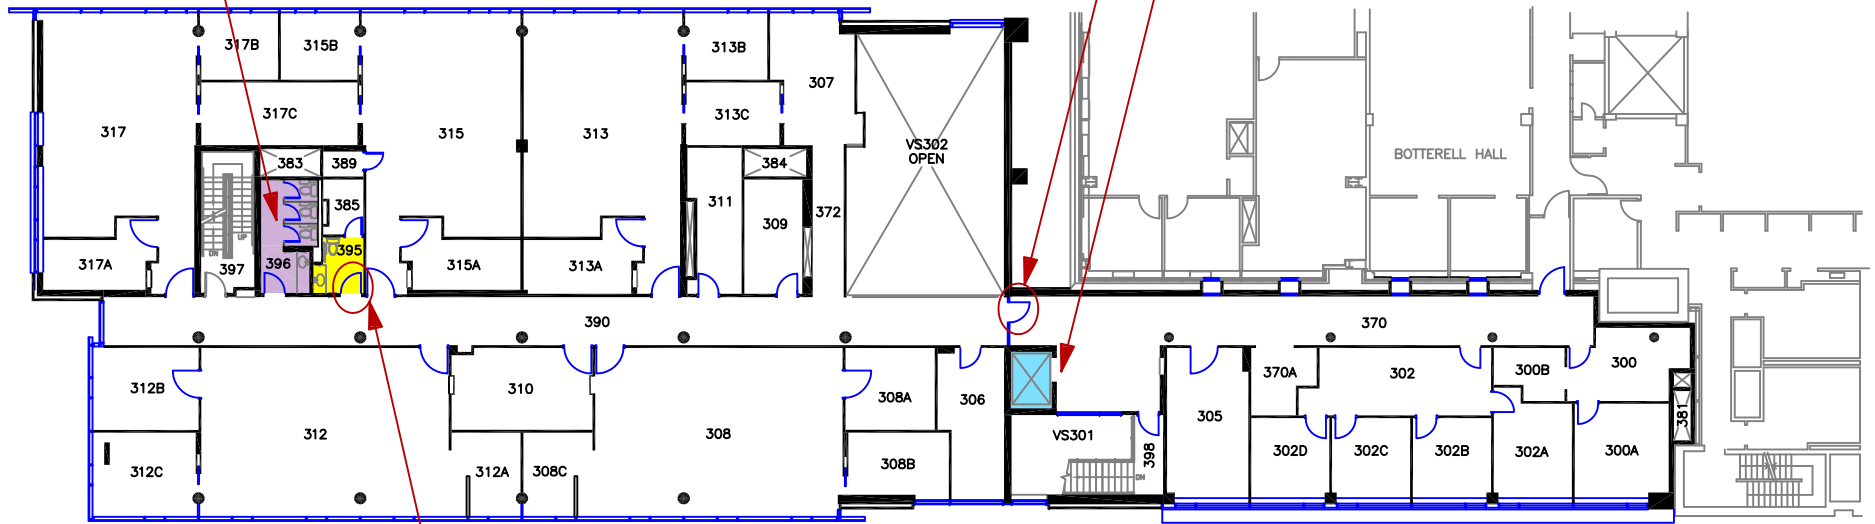

LEGEND

Queen's University
CANCER RESEARCH INSTITUTE
BLDG. No. 185
LEVEL 2 FLOOR PLAN

WASHROOM
Female - Multi-user
Not Accessible

CORRIDOR DOOR
No Power Assisted Door
Opener

ELEVATOR
Public

WASHROOM
Single user - Accessible
No Power Door

- ACCESSIBLE ENTRANCE with Power Door Opener
- ELEVATOR
- WASHROOM - ACCESSIBLE
- WASHROOM - NOT ACCESSIBLE

LEGEND

Queen's University

CANCER RESEARCH INSTITUTE

BLDG. No. 185 LEVEL 3 FLOOR PLAN

WASHROOM
Female - Multi-user
Not Accessible