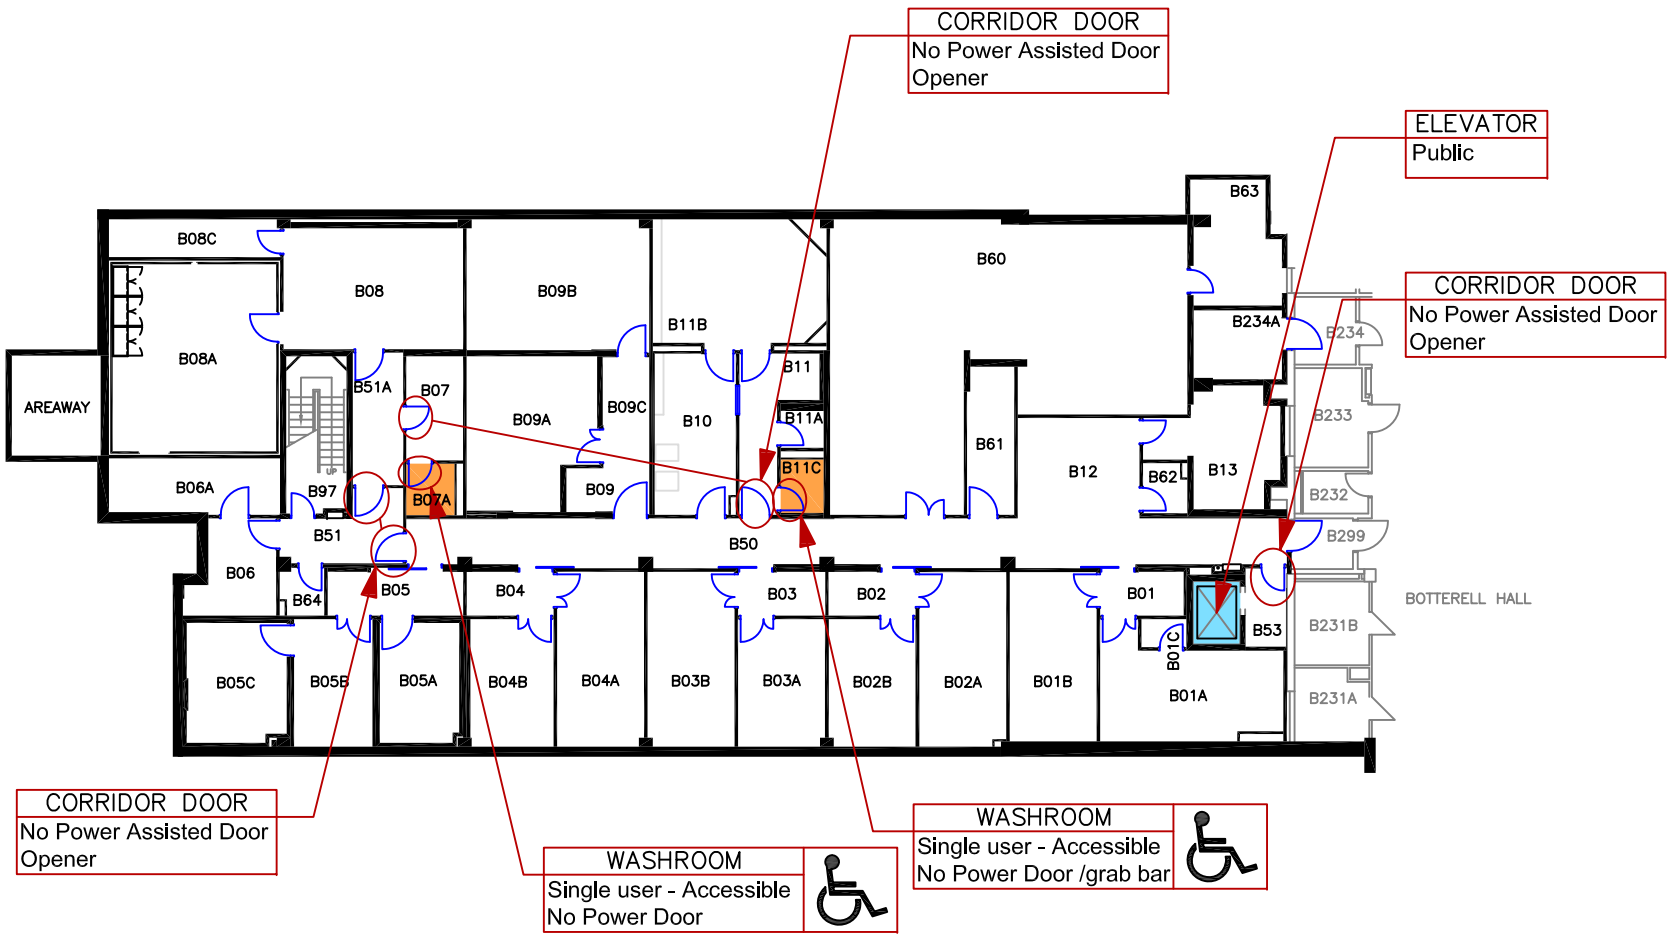

WASHROOM
Female - Multi-user
Not Accessible

CORRIDOR DOOR
No Power Assisted Door Opener

ELEVATOR
Public

CORRIDOR DOOR
No Power Door Opener

WASHROOM
Single user - Accessible
No Power Door

MAIN ENTRANCE
10 STUART STREET
Accessible with Power Door

- ACCESSIBLE ENTRANCE with Power Door Opener
- ELEVATOR
- WASHROOM - ACCESSIBLE
- WASHROOM - NOT ACCESSIBLE

LEGEND

Queen's University

CANCER RESEARCH INSTITUTE

BLDG. No. 185 LEVEL 3 FLOOR PLAN

WASHROOM
Female - Multi-user
Not Accessible

ELEVATOR
Public

CORRIDOR DOOR
No Power Assisted Door Opener

WASHROOM
Single user - Accessible
No Power Door

- ACCESSIBLE ENTRANCE with Power Door Opener
- ELEVATOR
- WASHROOM - ACCESSIBLE
- WASHROOM - NOT ACCESSIBLE

LEGEND

Queen's University
CANCER RESEARCH INSTITUTE
BLDG. No. 185
LEVEL 0 FLOOR PLAN

CORRIDOR DOOR
No Power Assisted Door Opener

WASHROOM
Single user - Accessible
No Power Door

WASHROOM
Single user - Accessible
No Power Door /grab bar