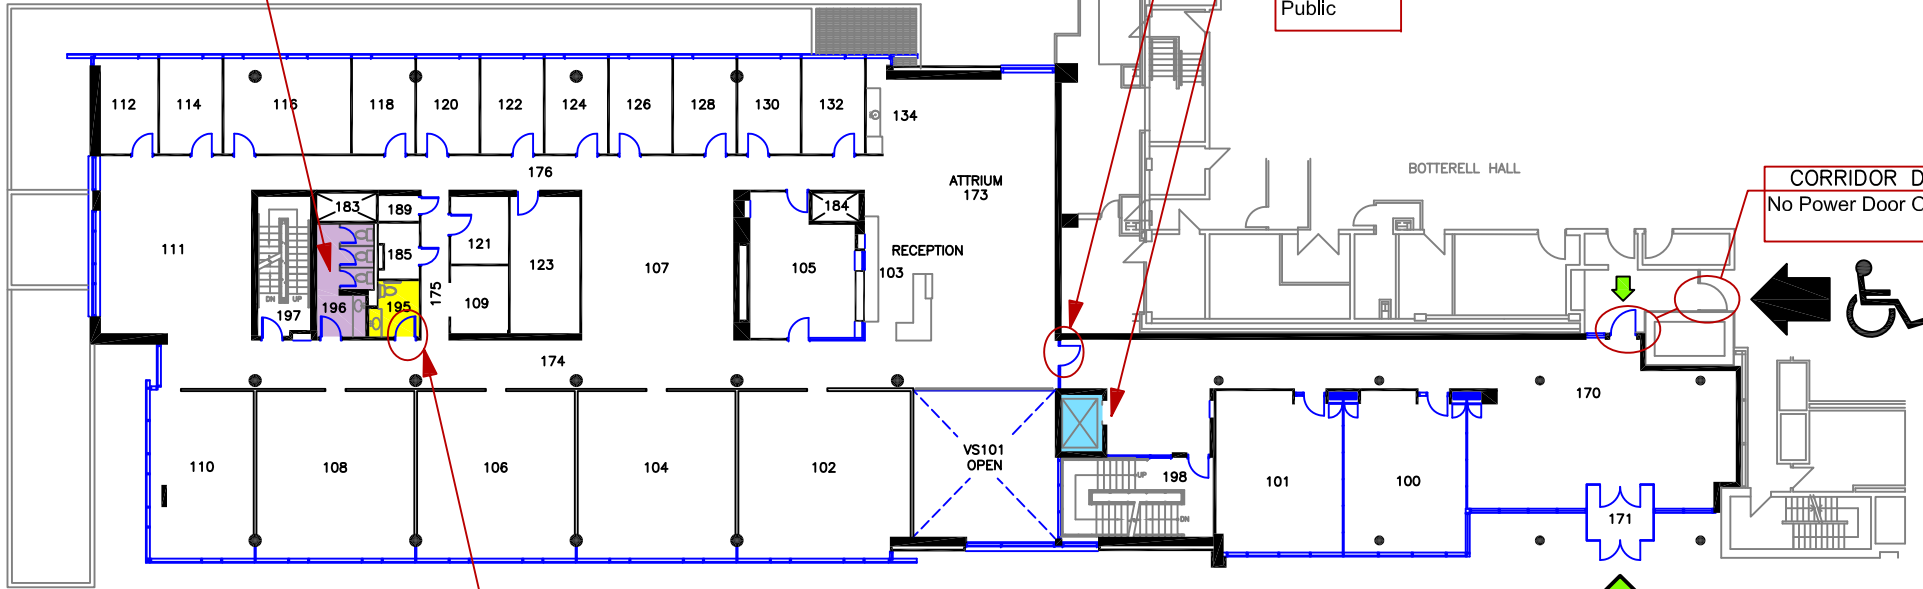

WASHROOM
Female - Multi-user
Not Accessible

CORRIDOR DOOR
No Power Assisted Door Opener

ELEVATOR
Public

CORRIDOR DOOR
No Power Door Opener

WASHROOM
Single user - Accessible
No Power Door

MAIN ENTRANCE
10 STUART STREET
Accessible with Power Door

- ACCESSIBLE ENTRANCE with Power Door Opener
- ELEVATOR
- WASHROOM - ACCESSIBLE
- WASHROOM - NOT ACCESSIBLE

LEGEND

Queen's University

CANCER RESEARCH INSTITUTE

BLDG. No. 185 LEVEL 1 FLOOR PLAN

WASHROOM
Female - Multi-user
Not Accessible

LEGEND

Queen's University
CANCER RESEARCH INSTITUTE
BLDG. No. 185
LEVEL 2 FLOOR PLAN

WASHROOM
Female - Multi-user
Not Accessible

CORRIDOR DOOR
No Power Assisted Door
Opener

ELEVATOR
Public

WASHROOM
Single user - Accessible
No Power Door