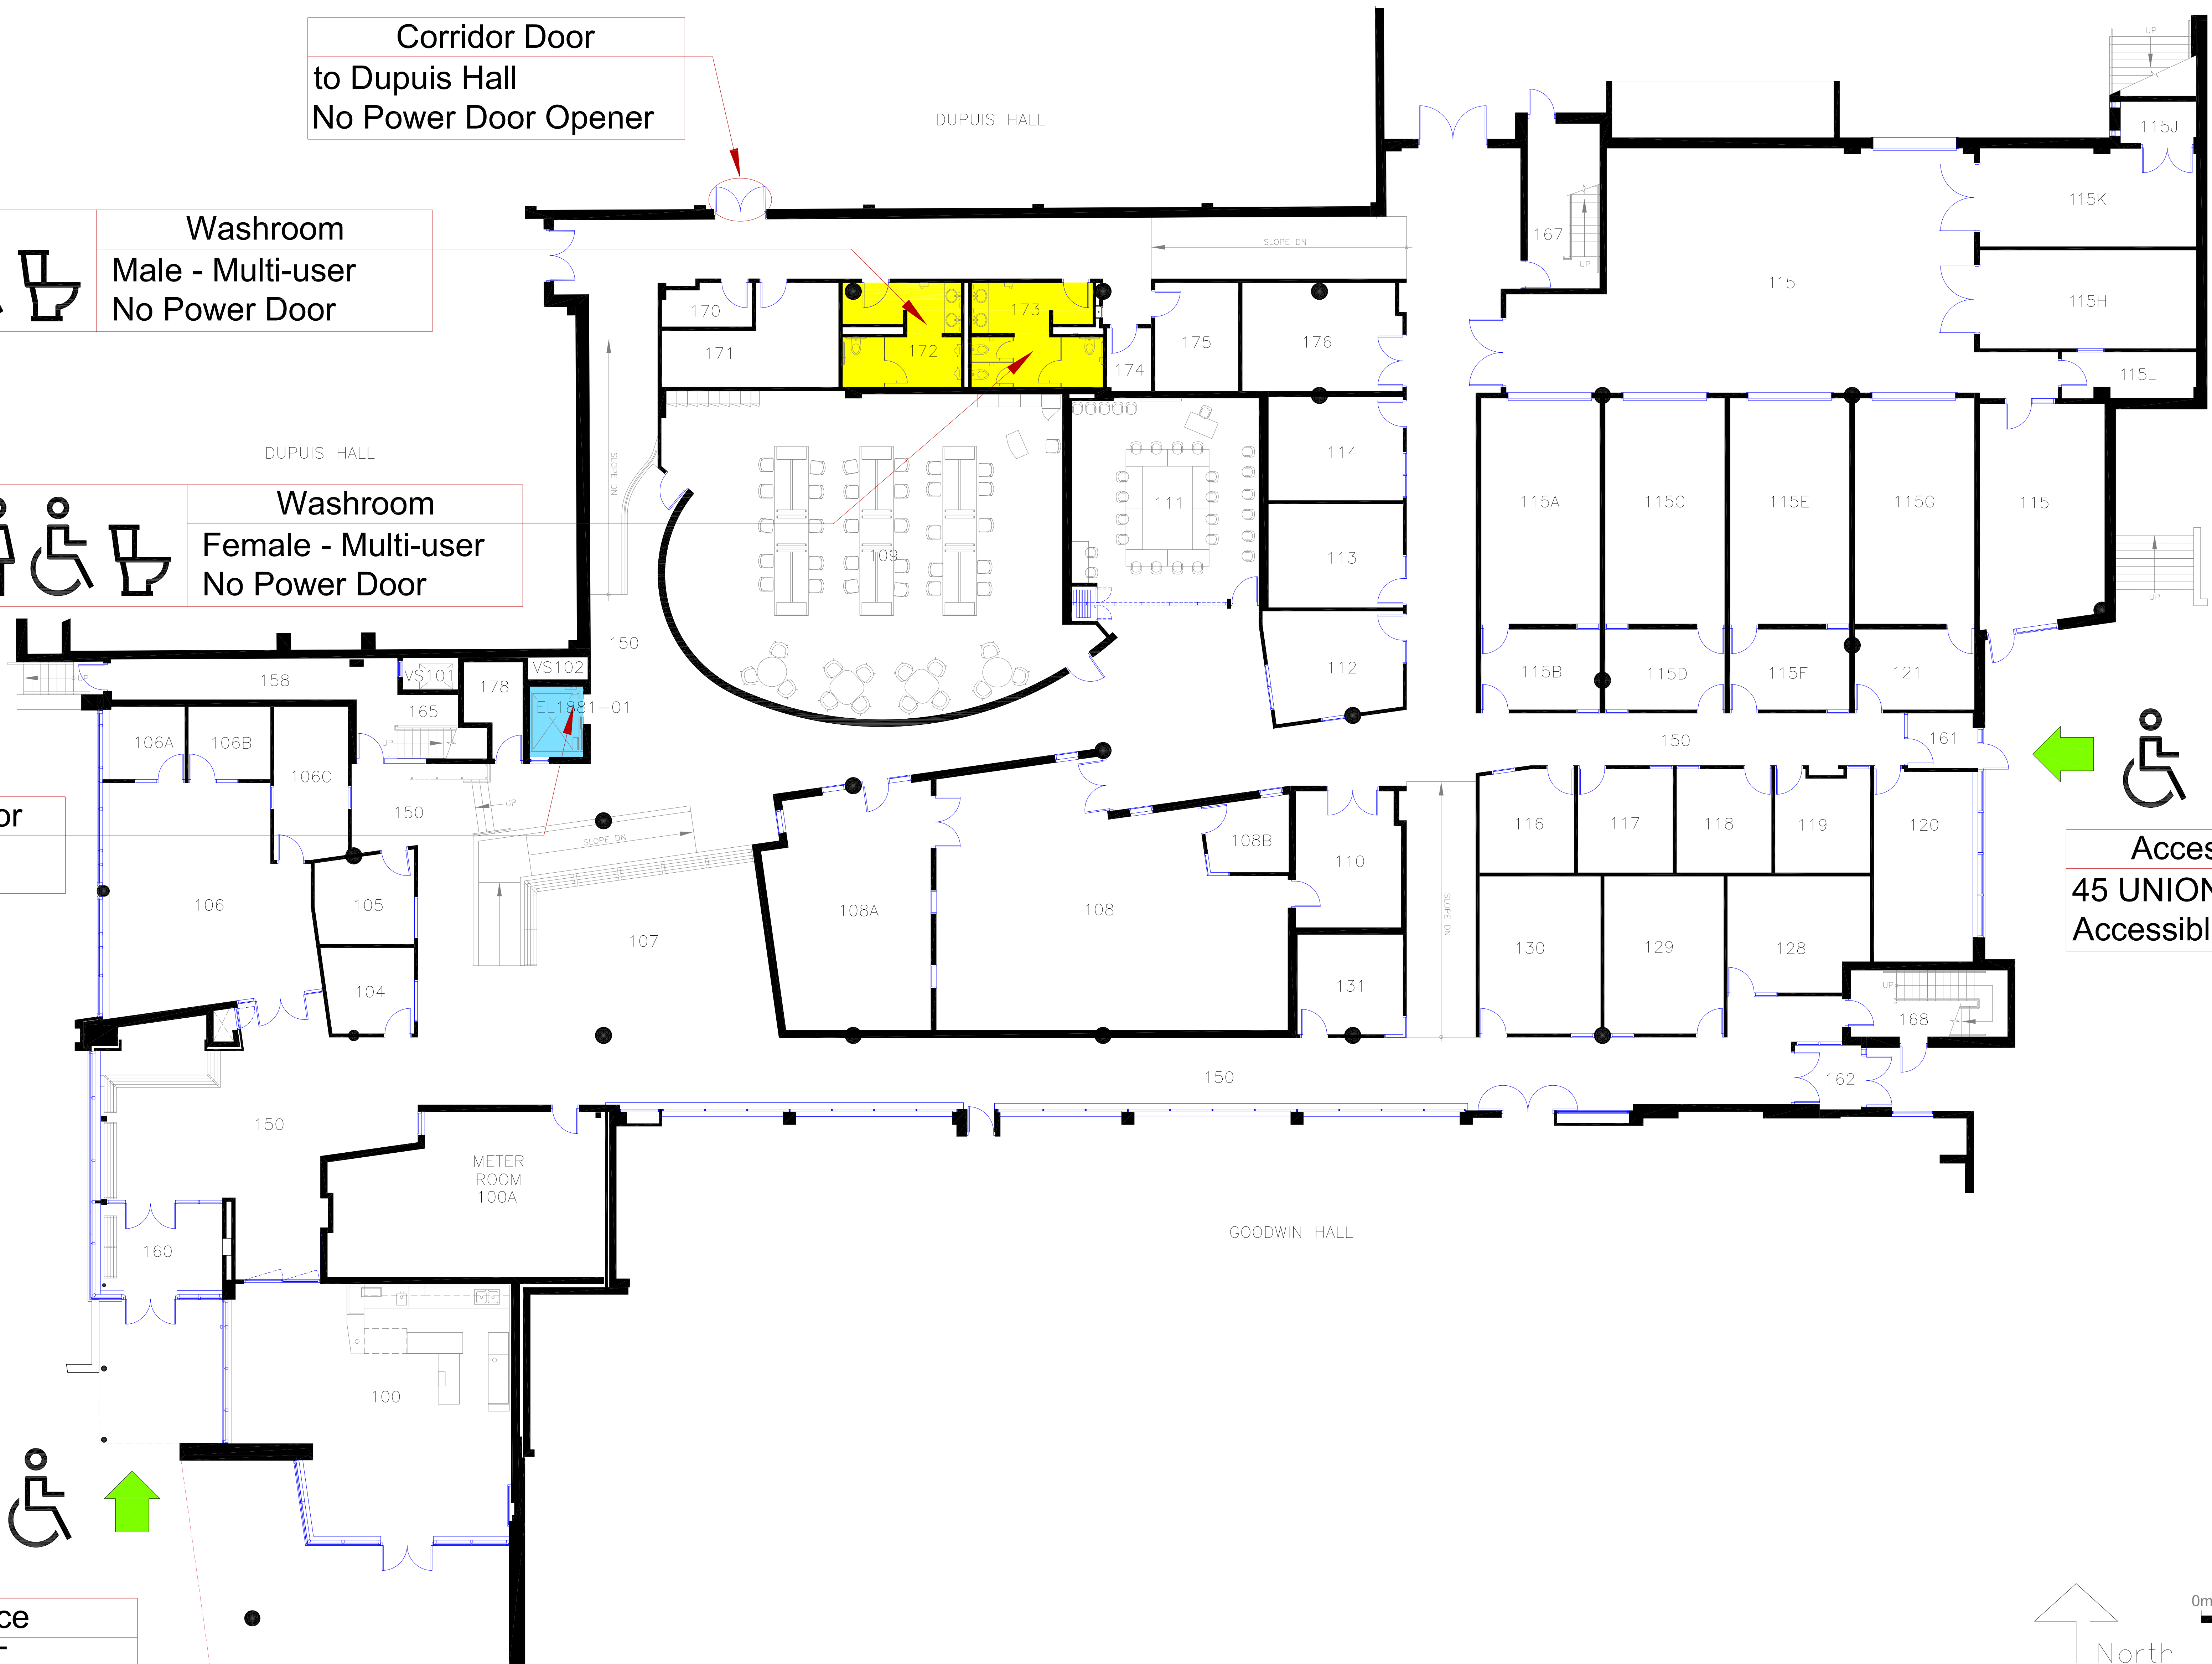

Corridor Door  
to Dupuis Hall  
No Power Door Opener

Washroom  
Male - Multi-user  
No Power Door

Washroom  
Female - Multi-user  
No Power Door

↑↓ Elevator  
Public

Accessible Entrance  
45 UNION STREET  
Accessible with Power Door

Main Entrance  
45 UNION STREET  
Accessible with Power Door

Entrance	Baby Change Table	Elevator
Accessible	Adult Change Table	Washroom - Multi-User
Shower	Urinal	Washroom - Single User
		Washroom - Gender Neutral

Queen's University	
Beamish-Munro Hall	
BLDG. No. 188	First Floor Plan

Corridor Door  
No Power Door Opener

↑↓ Elevator  
Public

Corridor Door  
to DUPUIS HALL  
with Power Door Opener

Washroom  
Female - Multi-user  
No Power Door

Washroom  
Male - Multi-user  
No Power Door

Corridor Door  
to GOODWIN HALL  
with Power Door Opener

	Entrance		Baby Change Table		Elevator
	Accessible		Adult Change Table		Washroom - Multi-User
	Shower		Urinal		Washroom - Single User
					Washroom - Gender Neutral