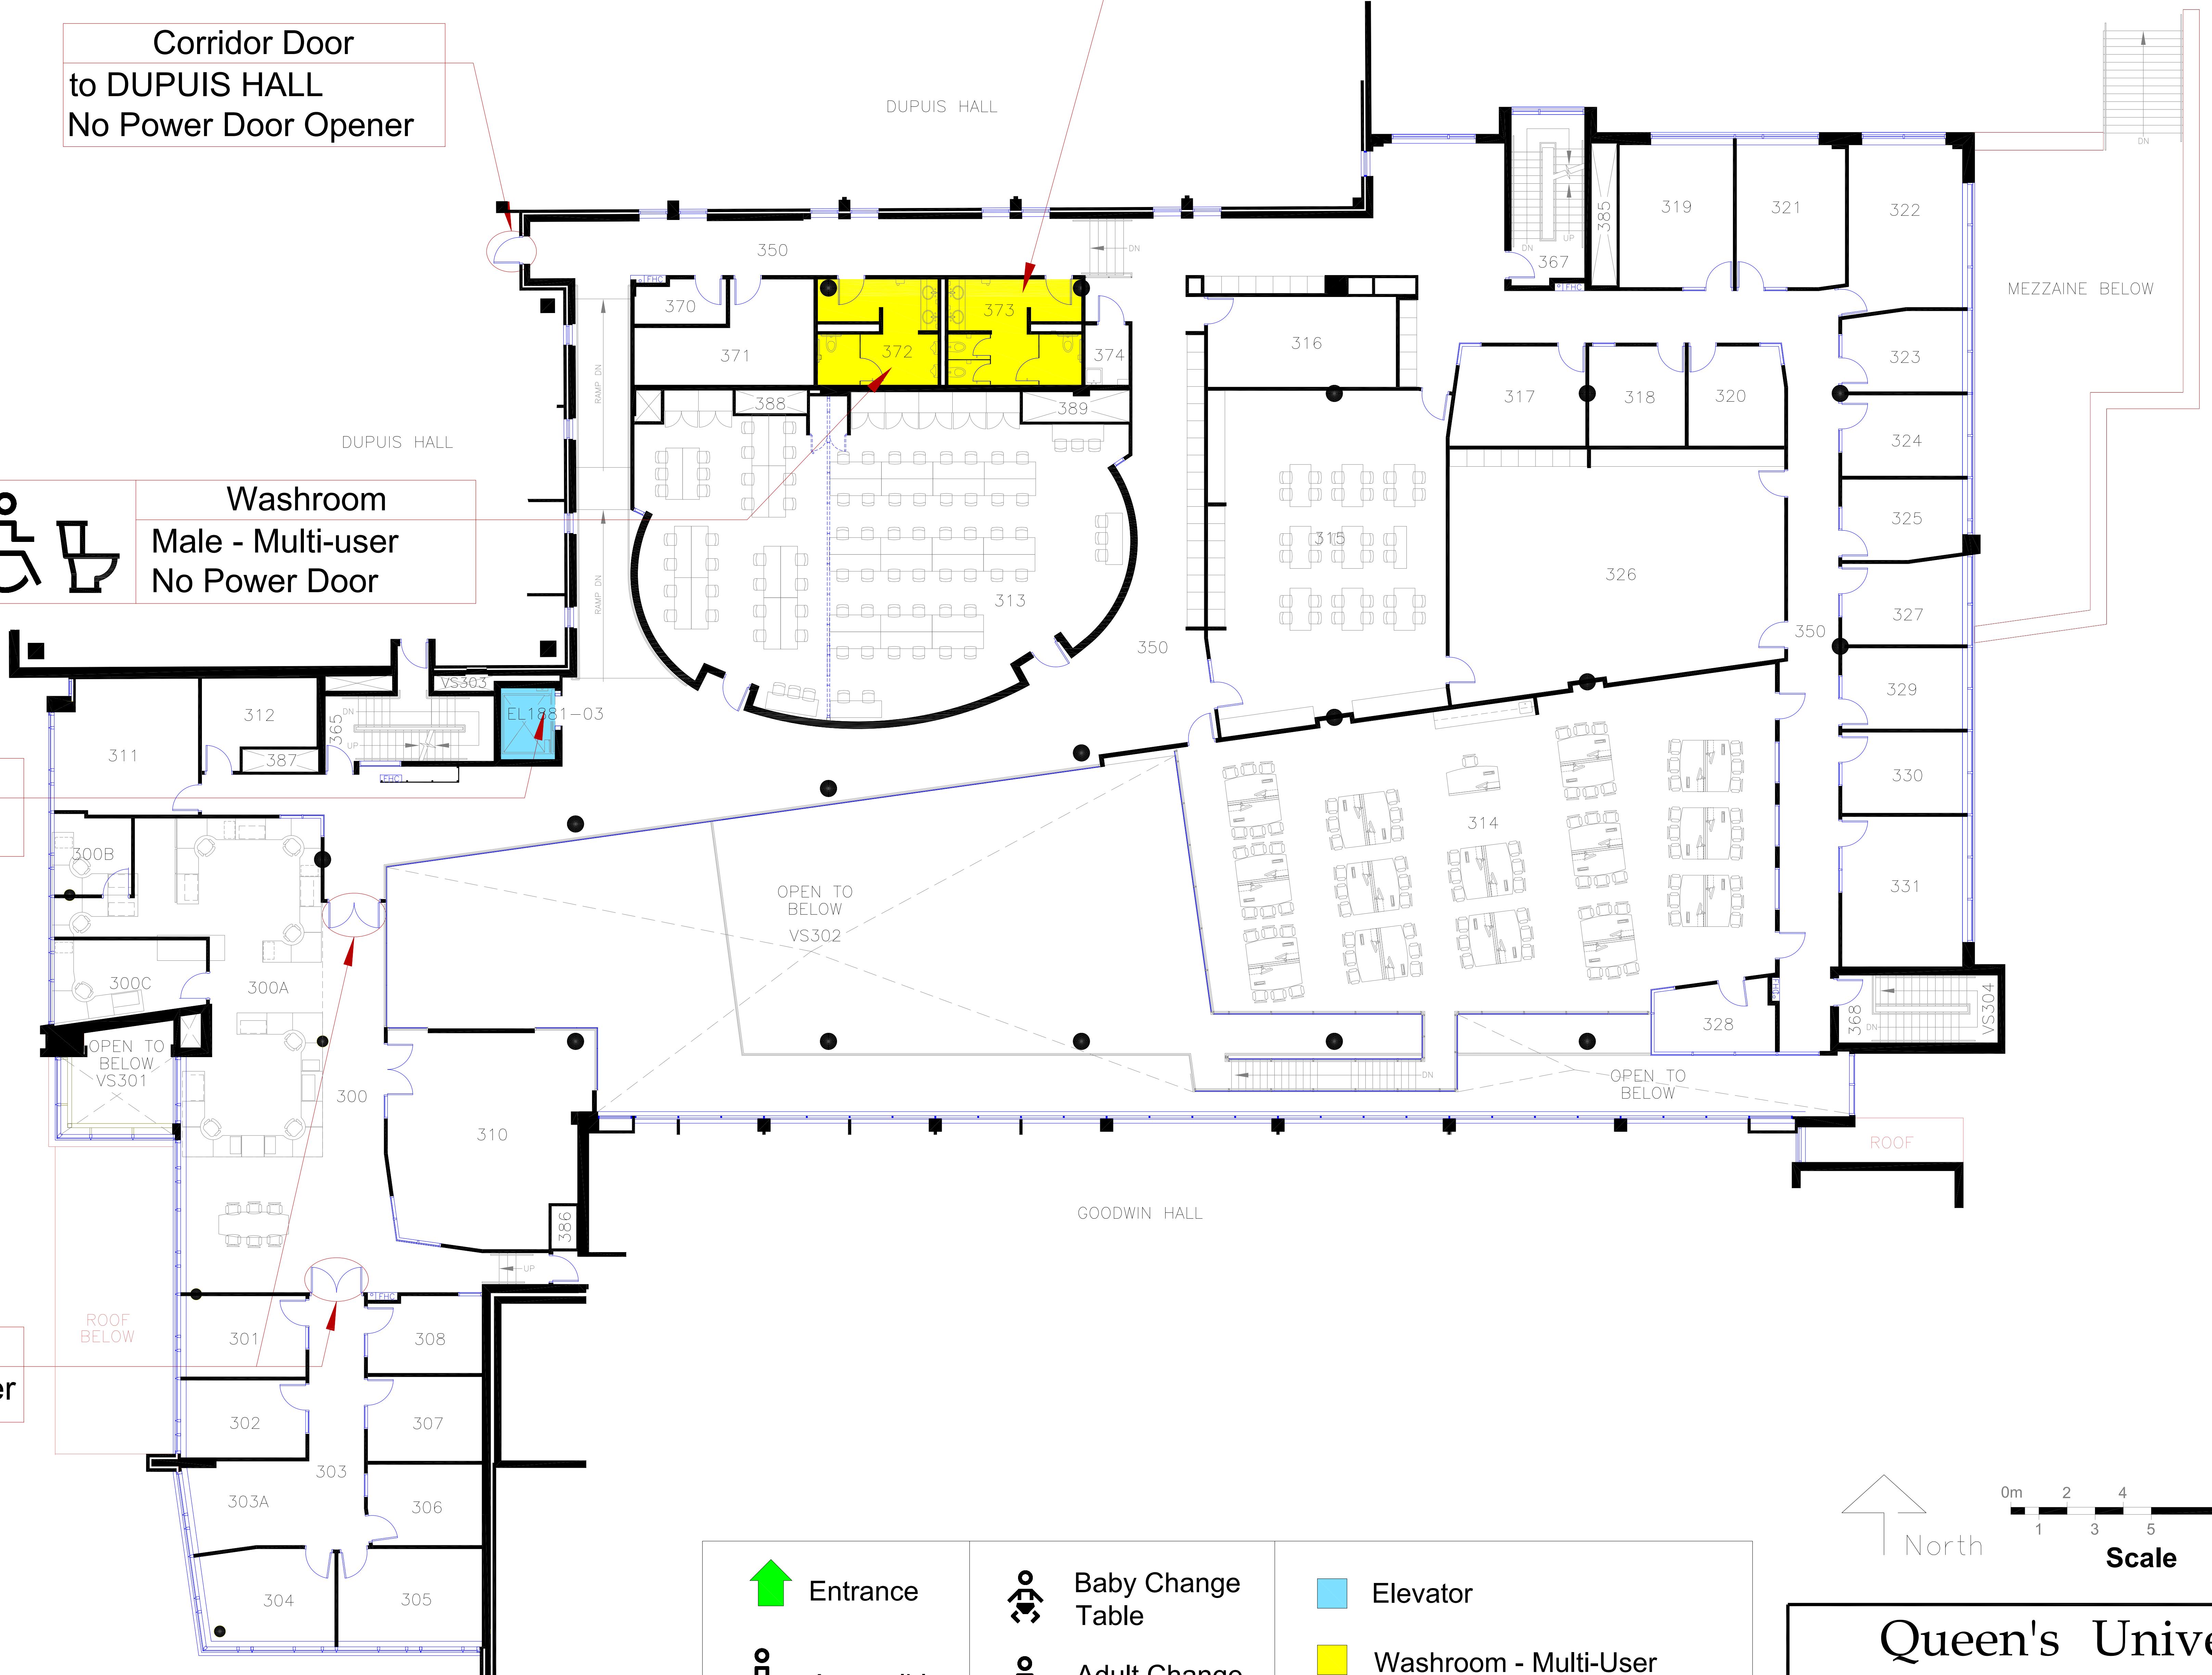

Main Entrance  
45 UNION STREET  
Accessible with Power Door

Entrance	Baby Change Table	Elevator
Accessible	Adult Change Table	Washroom - Multi-User
Shower	Urinal	Washroom - Single User
		Washroom - Gender Neutral

Washroom  
Male - Multi-user  
No Power Door

Corridor Door  
to GOODWIN HALL  
with Power Door Opener

	Entrance		Baby Change Table		Elevator
	Accessible		Adult Change Table		Washroom - Multi-User
	Shower		Urinal		Washroom - Single User
					Washroom - Gender Neutral

**Queen's University**  
Beamish-Munro Hall  
BLDG. No. 188  
Second Floor Plan

Washroom  
Female - Multi-user  
No Power Door

Corridor Door  
to DUPUIS HALL  
No Power Door Opener

Washroom  
Male - Multi-user  
No Power Door

Elevator  
Public

Corridor Door  
No Power Door Opener

 Entrance	 Baby Change Table	 Elevator
 Accessible	 Adult Change Table	 Washroom - Multi-User
 Shower	 Urinal	 Washroom - Single User
		 Washroom - Gender Neutral