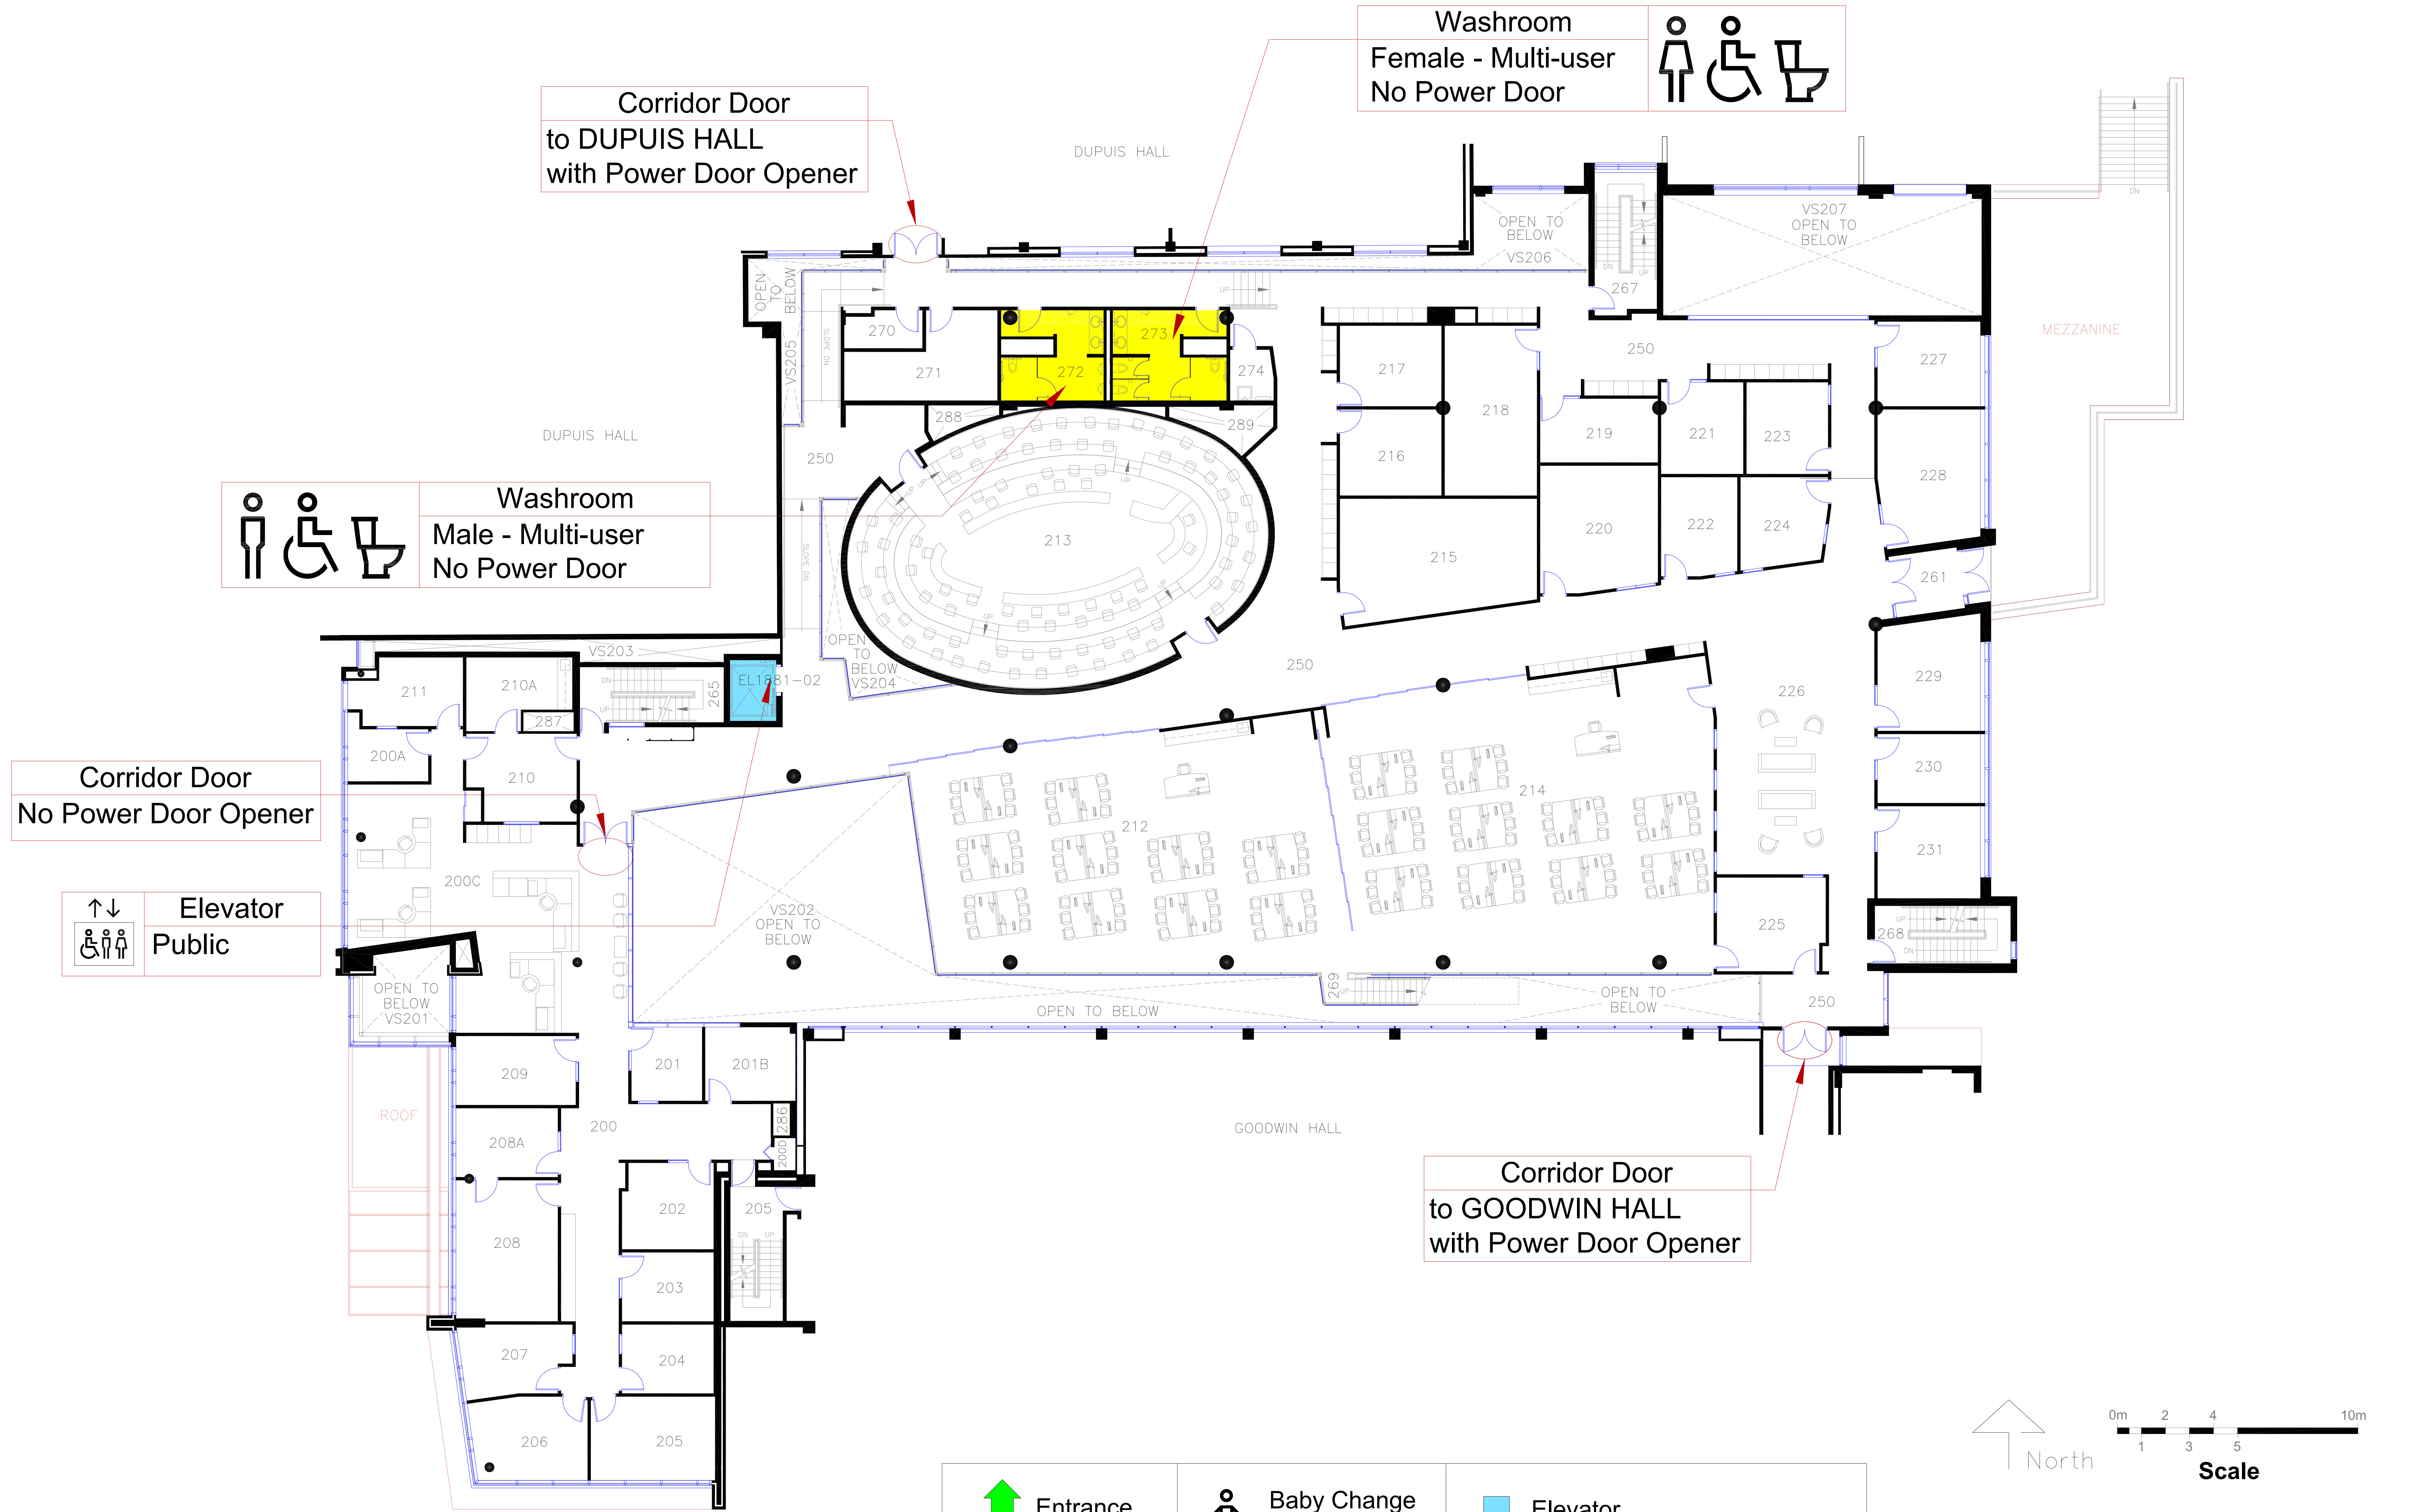

Corridor Door  
to Dupuis Hall  
No Power Door Opener

Washroom  
Male - Multi-user  
No Power Door

Washroom  
Female - Multi-user  
No Power Door

↑↓ Elevator  
Public

Accessible Entrance  
45 UNION STREET  
Accessible with Power Door

Main Entrance  
45 UNION STREET  
Accessible with Power Door

Entrance	Baby Change Table	Elevator
Accessible	Adult Change Table	Washroom - Multi-User
Shower	Urinal	Washroom - Single User
		Washroom - Gender Neutral

Queen's University	
Beamish-Munro Hall	
BLDG. No. 188	First Floor Plan

Corridor Door  
No Power Door Opener

↑↓ Elevator  
Public

Corridor Door  
to DUPUIS HALL  
with Power Door Opener

Washroom  
Female - Multi-user  
No Power Door

Washroom  
Male - Multi-user  
No Power Door

Corridor Door  
to GOODWIN HALL  
with Power Door Opener

	Entrance		Baby Change Table		Elevator
	Accessible		Adult Change Table		Washroom - Multi-User
	Shower		Urinal		Washroom - Single User
					Washroom - Gender Neutral