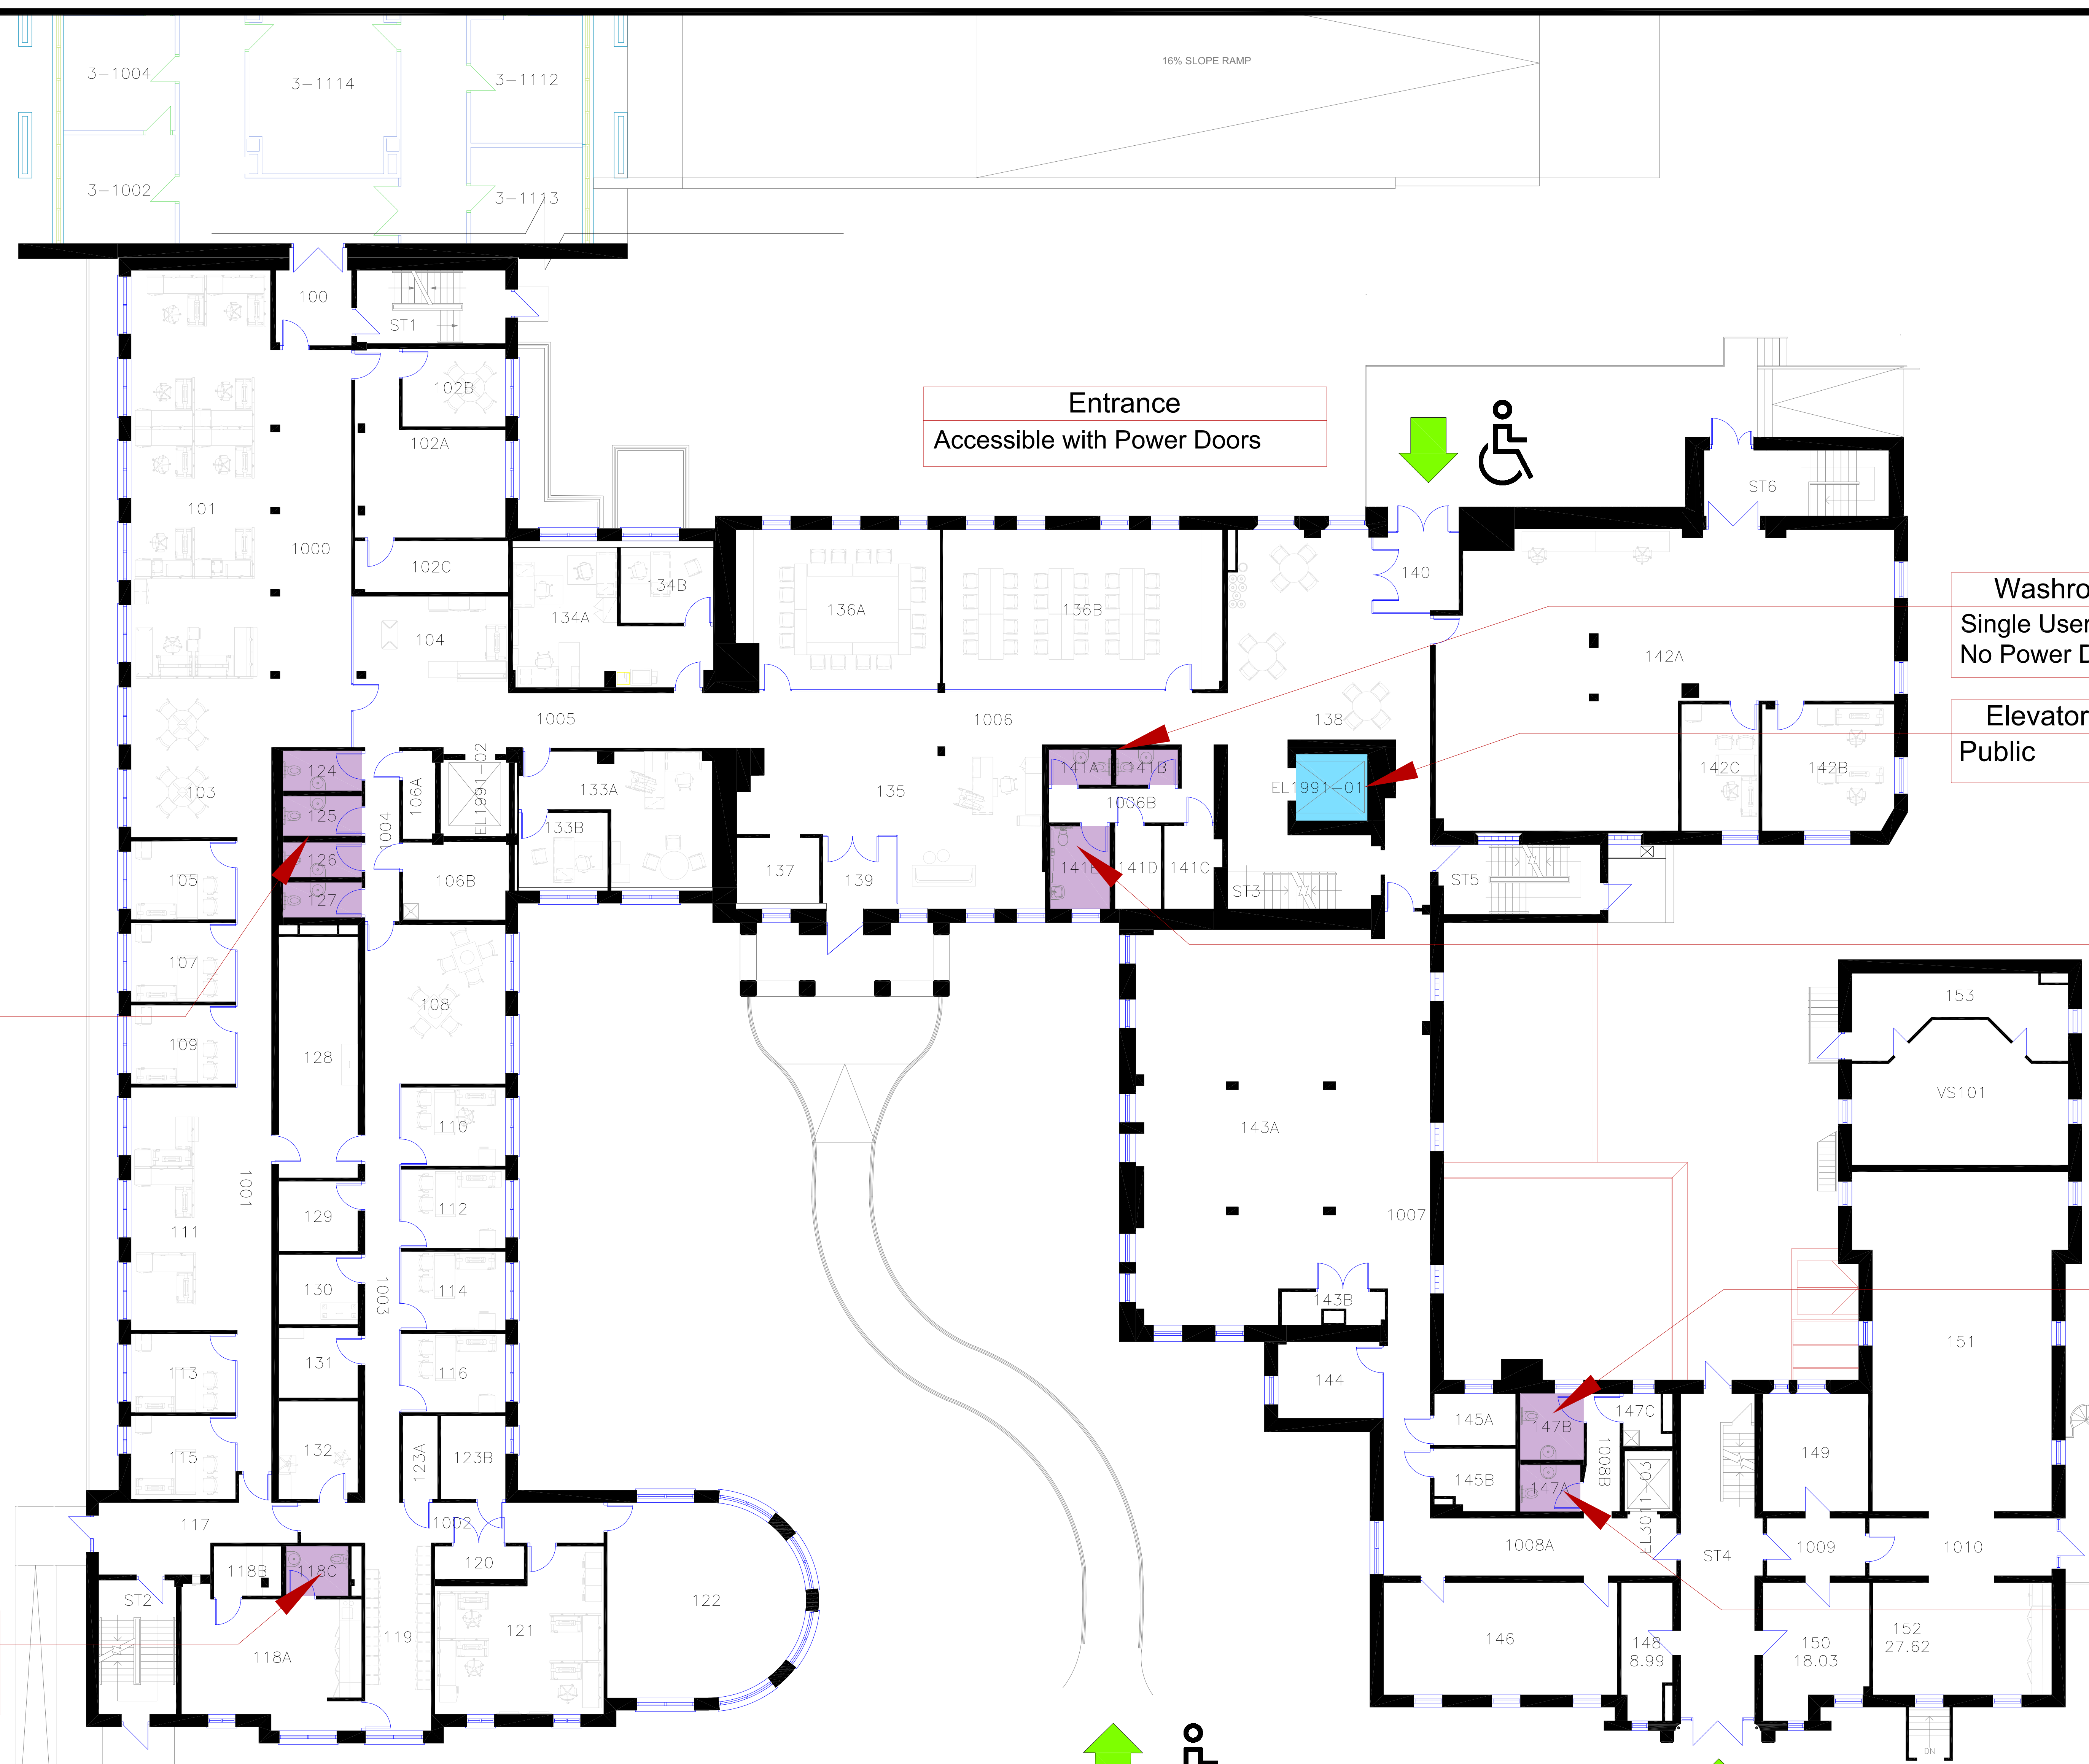

Change Room
Male - Multi-user
Power Door

Washroom
Female - Multi-user
Power Door

Elevator
Public

Change Room
Female - Multi-user
Power Door

Washroom
Single User
Power Door

Washroom
Single User
No Power Door

- Entrance
- Accessible
- Shower
- Baby Change Table
- Adult Change Table
- Urinal
- Elevator
- Washroom - Multi-User
- Washroom - Single User
- Washroom - Gender Neutral

Queen's University
355 King Street West
BLDG. No. 301
Basement Floor Plan

Main Entrance
355 King Street West
Accessible with Power Doors

Entrance
Not Accessible

	Entrance		Baby Change Table		Elevator
	Accessible		Adult Change Table		Washroom - Multi-User
	Shower		Urinal		Washroom - Single User
					Washroom - Gender Neutral

Washroom
Single User
Power Door

Washrooms
Single User
No Power Door

Washroom
Single User
Power Door

Washroom
Single User
No Power Door

Entrance	Baby Change Table	Elevator
Accessible	Adult Change Table	Washroom - Multi-User
Shower	Urinal	Washroom - Single User
		Washroom - Gender Neutral