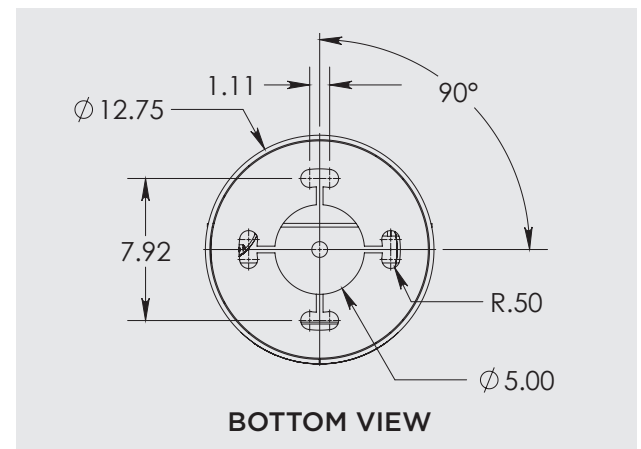

Mounting Schematics

Note: Specifications subject to change without notice or obligation on the part of Code Blue Corporation.