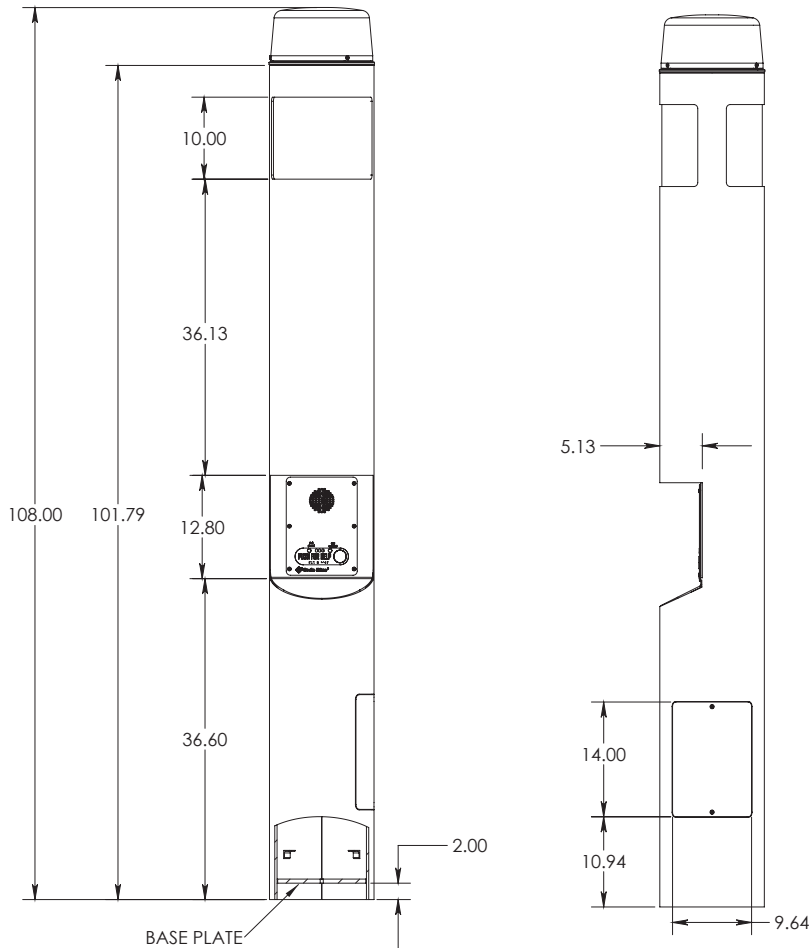

Technical Features

Specifications

- **Height:** 9' (274.32 cm)
- **Weight:** 330 lbs. (149.69 kg)
- **Diameter:** 12.75" (32.38 cm)
- **Material & thickness:** 0.25" steel
- **Access door:** 14" x 9.64" (35.56 x 24.49 cm)

Power

- **Standard:** 12-24V AC/DC
- **Optional:** 120, 240, 277, 347V AC
  - Hardwire
  - NightCharge®
  - PoE

Communication

- **Speakerphone Options**
  - **IP5000:** Full duplex, SIP compatible VoIP phone.
  - **IA4100:** Analog full duplex phone.
- Hardwire
- Cellular
- IP wireless

Lighting

- LED faceplate light
- Beacon/strobe
- Area light

Style

- **Standard colors:** British Racing Green, Cardinal Red, Dark Bronze, Gloss White, Gloss Black, Medium Bronze, Midnight Blue, Safety Blue, Safety Red, Safety Yellow, Tiger Orange, Bright Silver
- **Graphics text:** Assistance, Courtesy, Emergency, Police, Security, Information, Help Point
- **Graphics colors:** Black, Blue, Green, Red, White, Yellow

Compliance

- UL 2017
- UL 60950-1
- NEMA 3S
- ADA

Options

- Public address speakers
- Overhead camera mount
- Temperature-controlled AED housing
- Mounting ring
- Dual faceplates