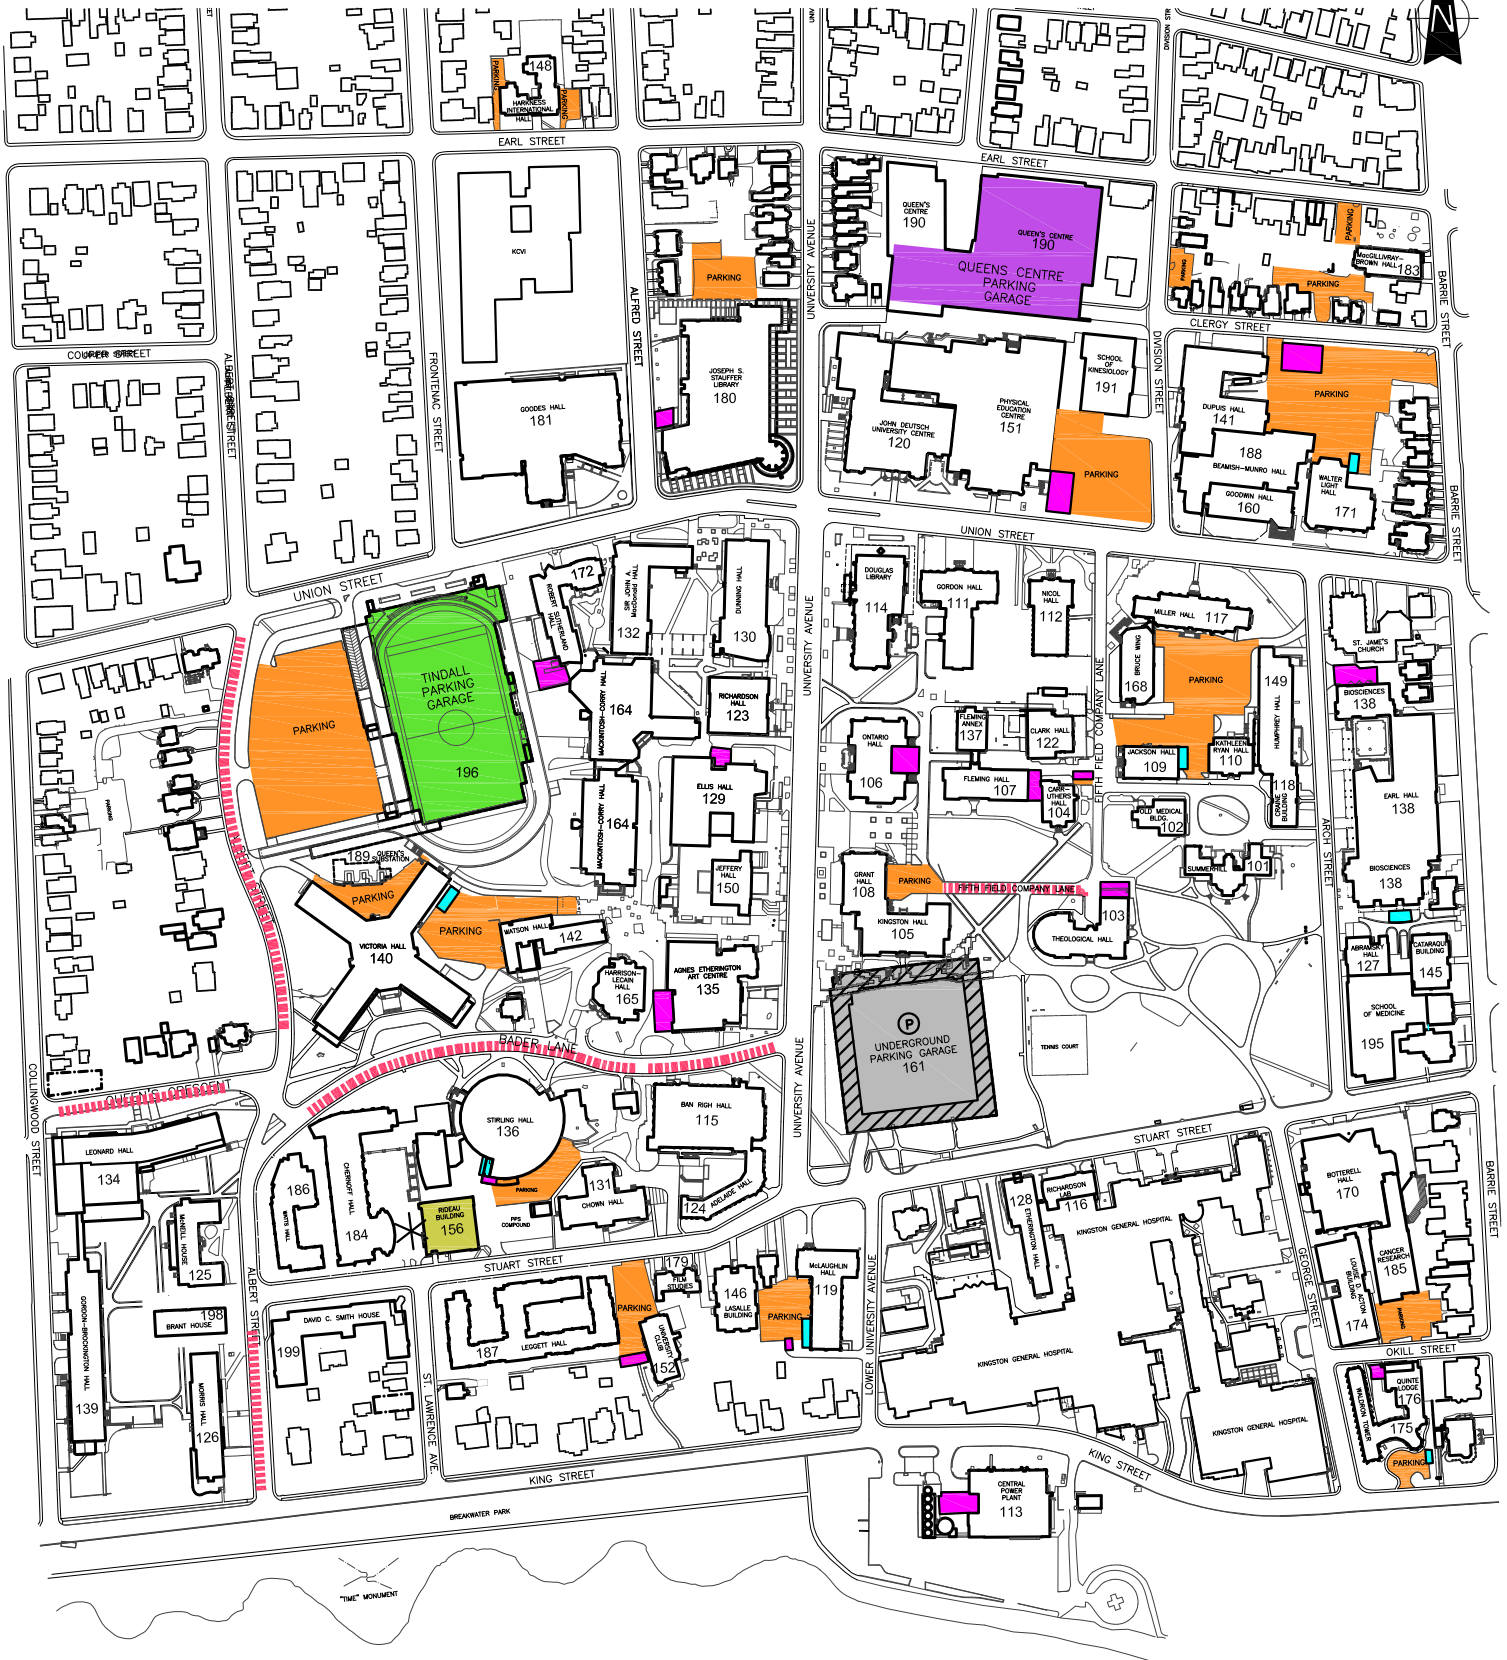

MAIN CAMPUS-PARKING LOCATIONS

- On-Street Parking Main Campus Permits ONLY
- Queens Centre Garage permits only
- Motorcycle Parking
- Union Street Garage permits only
- Service Parking
- Surface Parking—Main Campus Permits ONLY
- P Stuart Street Garage Short Term Parking
- * Rideau Bldg
- Parking Office 2nd floor Rideau Building