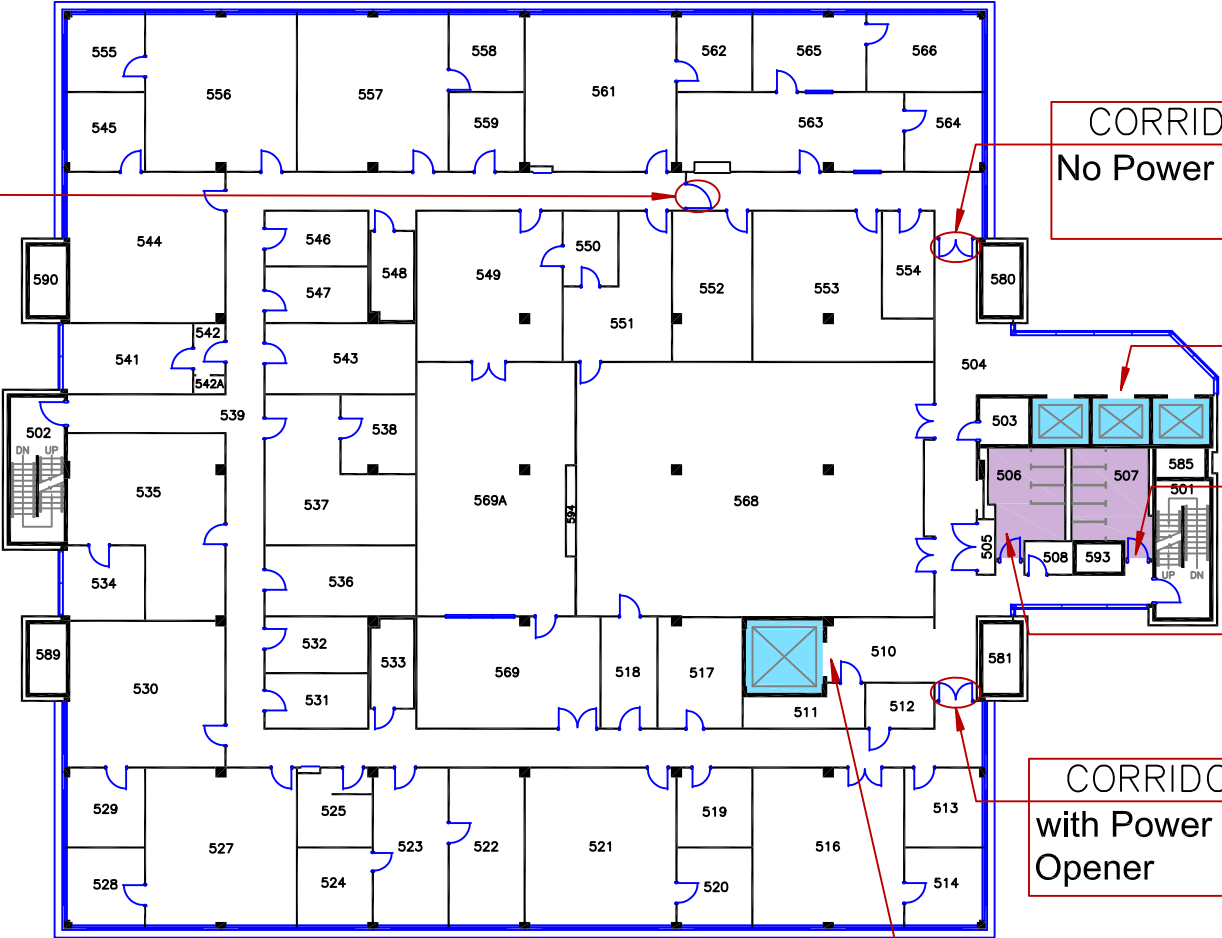

CORRIDOR DOOR
with Power Door
Opener

CORRIDOR DOOR
No Power Door Opener

ELEVATORS
Public

WASHROOM
Female - Multi-user
Not Accessible

WASHROOM
Male - Multi-user
Not Accessible

CORRIDOR DOOR
with Power Door
Opener

ELEVATOR
Service only

- ACCESSIBLE ENTRANCE
  with Power Door Opener
- ELEVATOR
- WASHROOM - ACCESSIBLE
- WASHROOM - NOT ACCESSIBLE

LEGEND

Queen's University

BOTTERELL HALL

BLDG. No. 170 FIFTH FLOOR PLAN