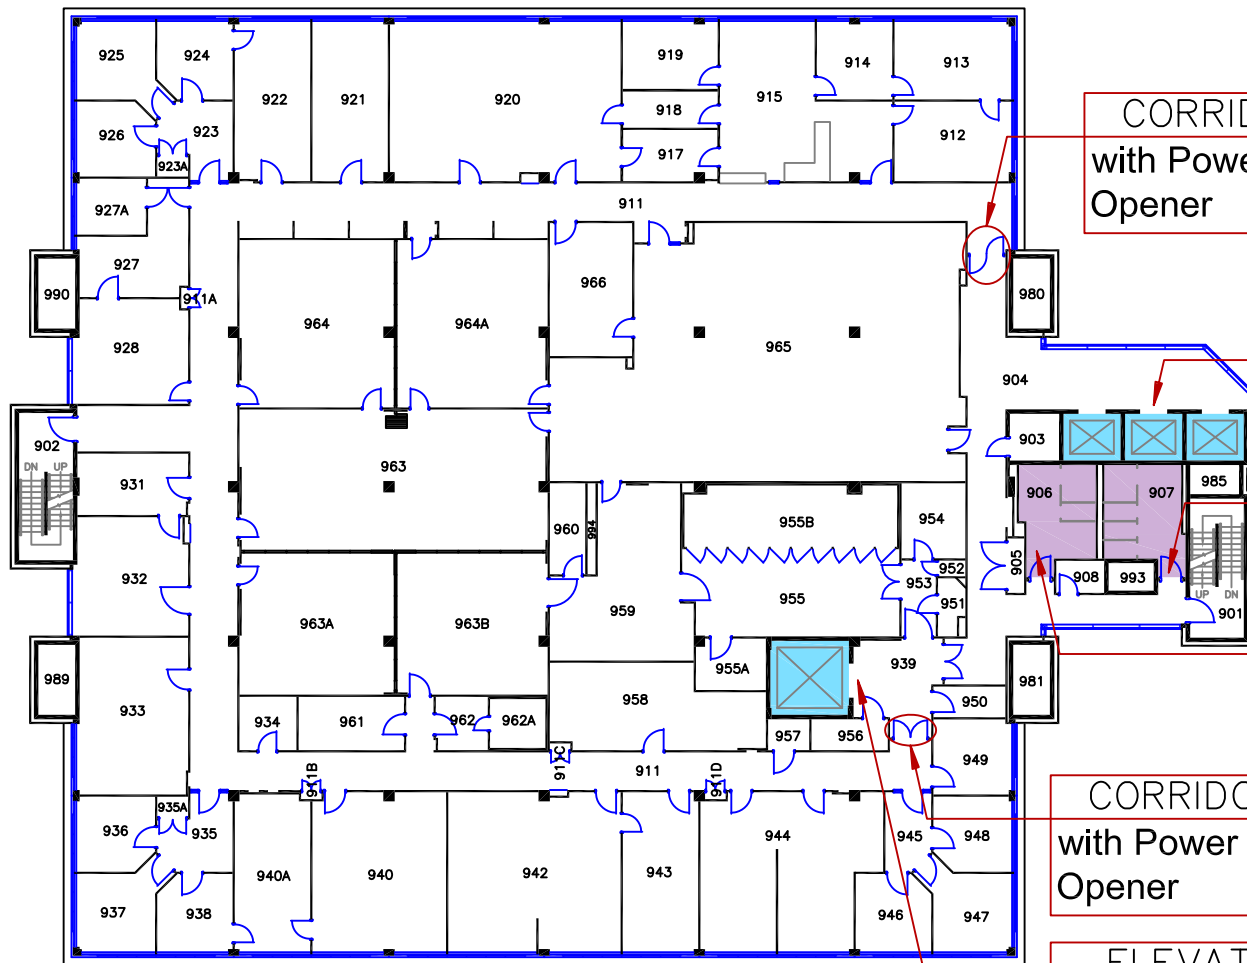

CORRIDOR DOOR
with Power Door
Opener

ELEVATOR
Service only

- ACCESSIBLE ENTRANCE
with Power Door Opener
- ELEVATOR
- WASHROOM - ACCESSIBLE
- WASHROOM - NOT ACCESSIBLE

LEGEND

Queen's University	
BOTTERELL HALL	
BLDG. No. 170	EIGHTH FLOOR PLAN