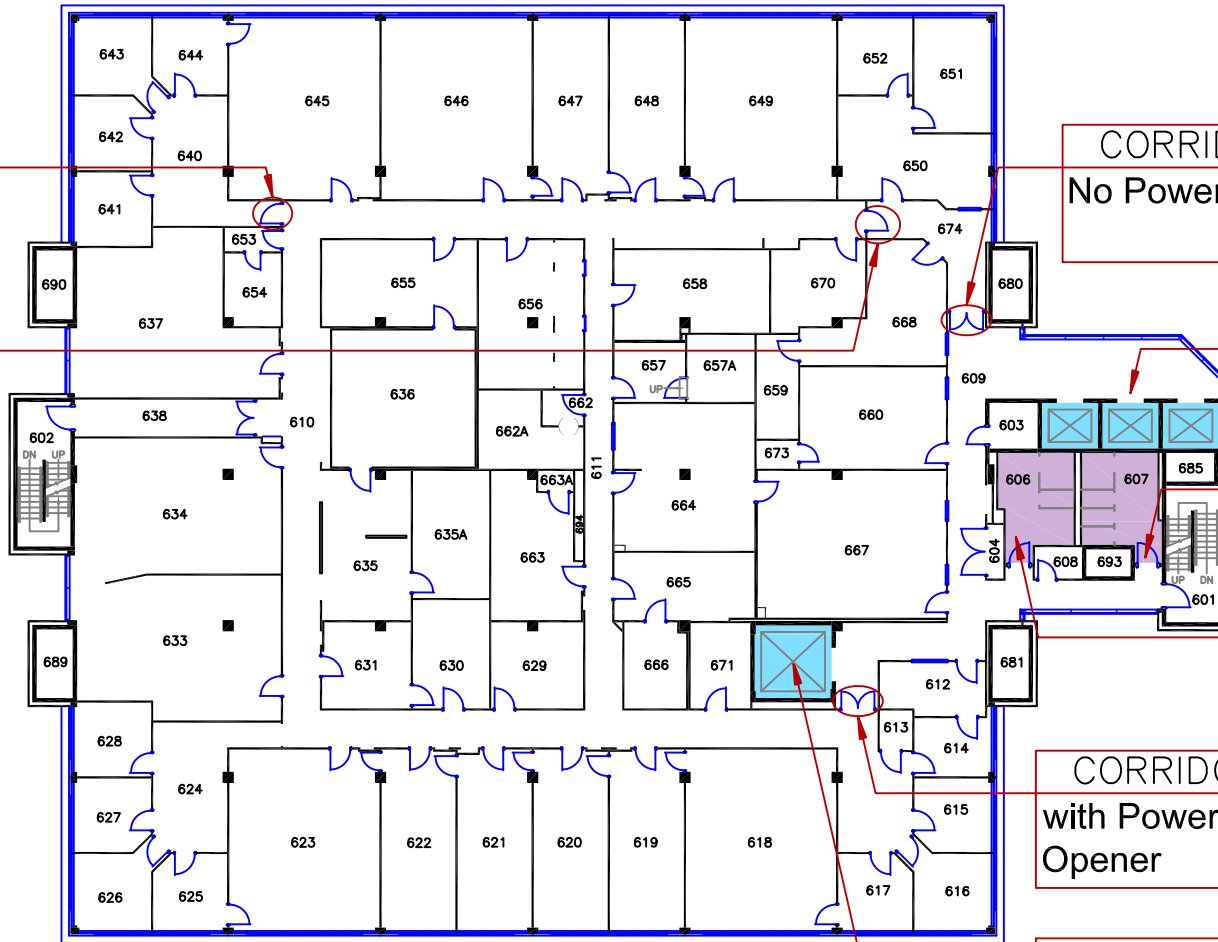

CORRIDOR DOOR
No Power Door Opener

CORRIDOR DOOR
with Power Door
Opener

CORRIDOR DOOR
No Power Door Opener

ELEVATORS
Public

WASHROOM
Female - Multi-user
Not Accessible

WASHROOM
Male - Multi-user
Not Accessible

CORRIDOR DOOR
with Power Door
Opener

ELEVATOR
Service only

- ACCESSIBLE ENTRANCE with Power Door Opener
- ELEVATOR
- WASHROOM - ACCESSIBLE
- WASHROOM - NOT ACCESSIBLE

LEGEND

Queen's University
BOTTERELL HALL
BLDG. No. 170 SIXTH FLOOR PLAN