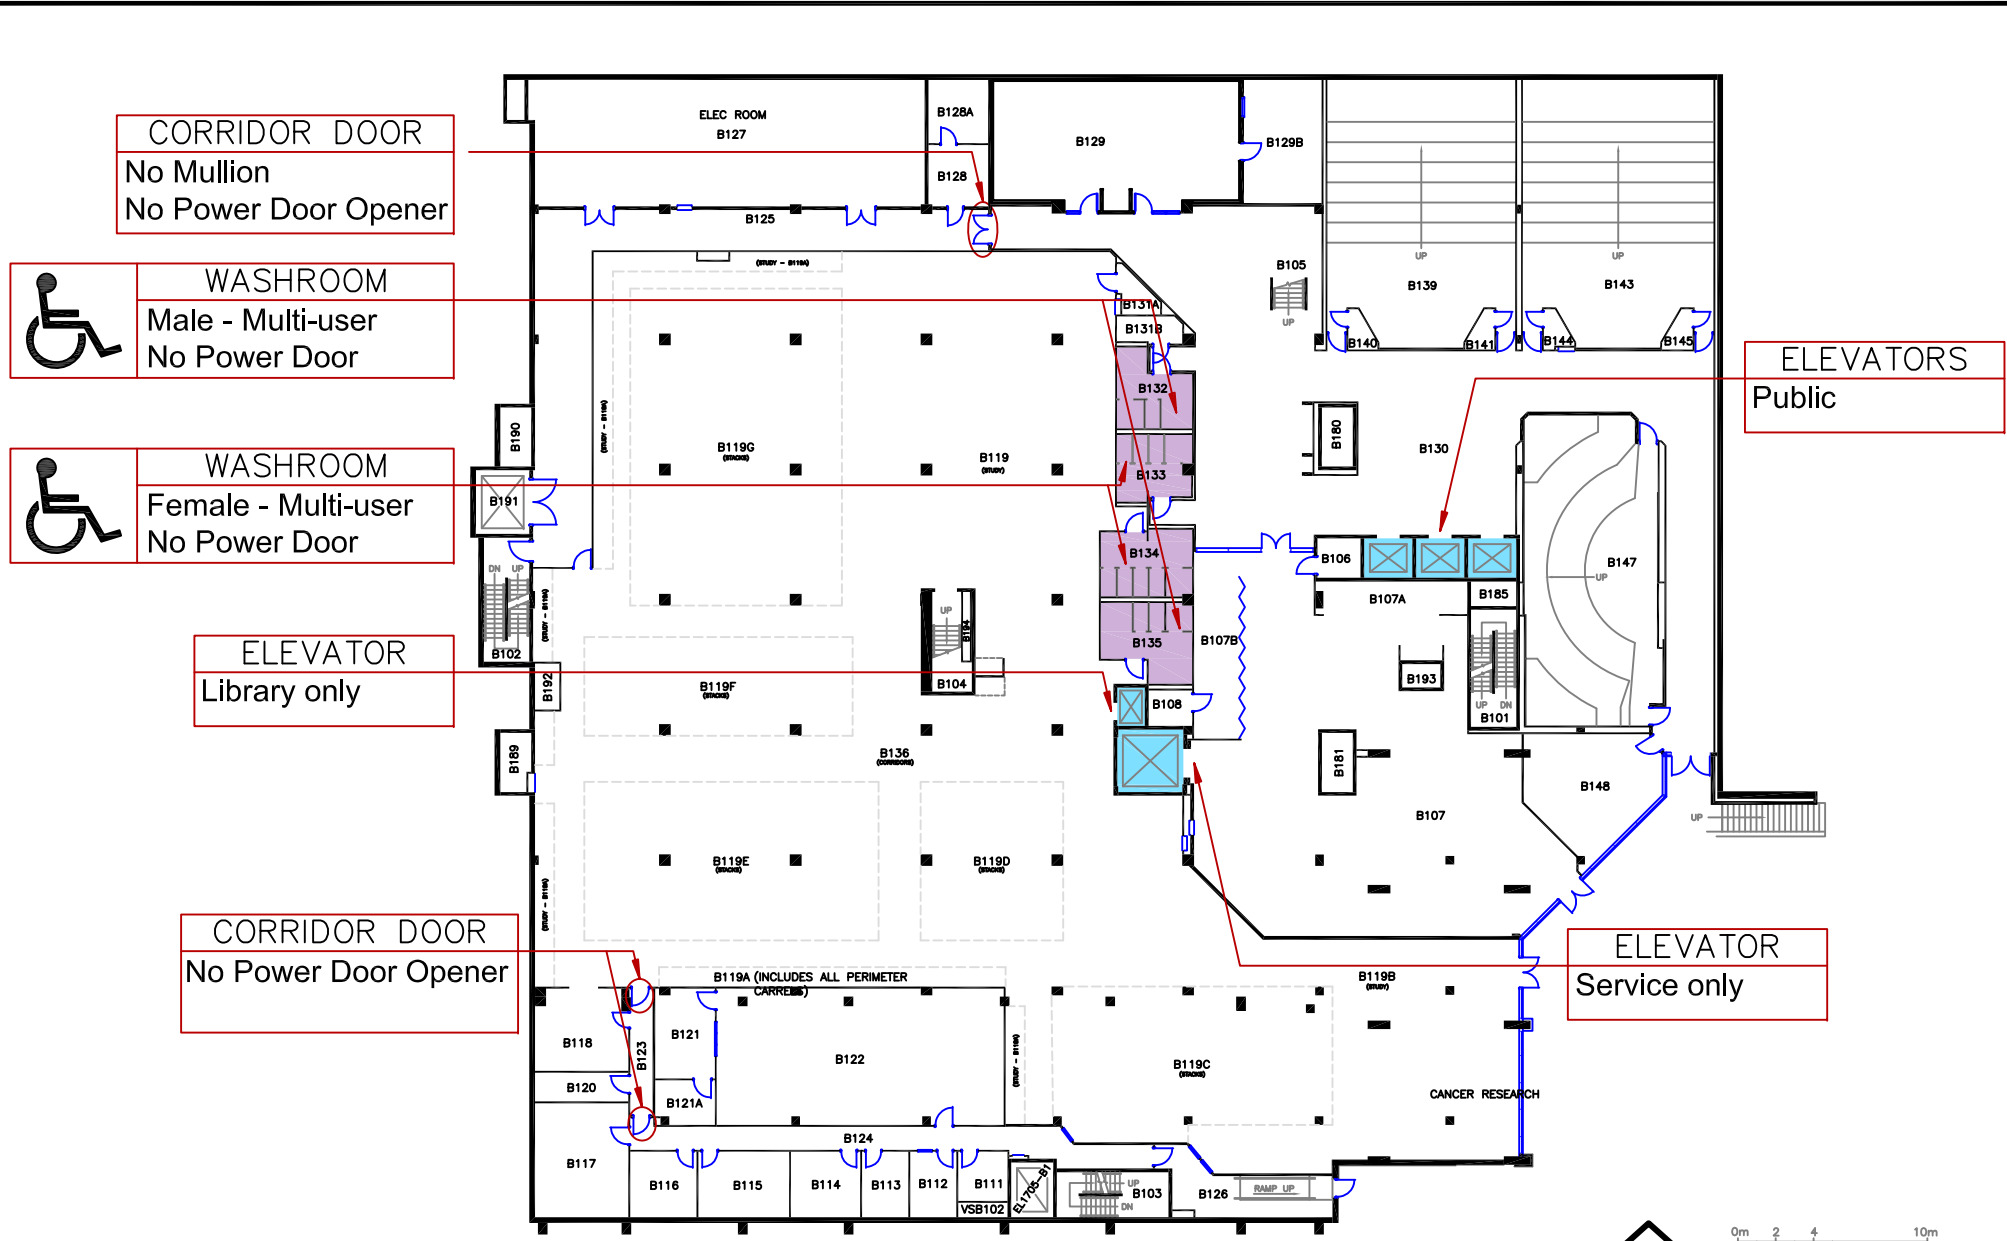

MAIN ENTRANCE
18 STUART STREET
Accessible with Power Door

CORRIDOR DOOR
Library Entrance
Power Door Opener

CORRIDOR DOOR
No Power Door Opener

ELEVATORS
Public

WASHROOM
Female - Multi-user
Not Accessible

WASHROOM
Male - Multi-user
Not Accessible

WASHROOM
Single-user
Not Accessible

ELEVATOR
Service only

- ACCESSIBLE ENTRANCE with Power Door Opener
- ELEVATOR
- WASHROOM - ACCESSIBLE
- WASHROOM - NOT ACCESSIBLE

LEGEND

Queen's University
BOTTERELL HALL
BLDG. No. 170
FIRST FLOOR PLAN