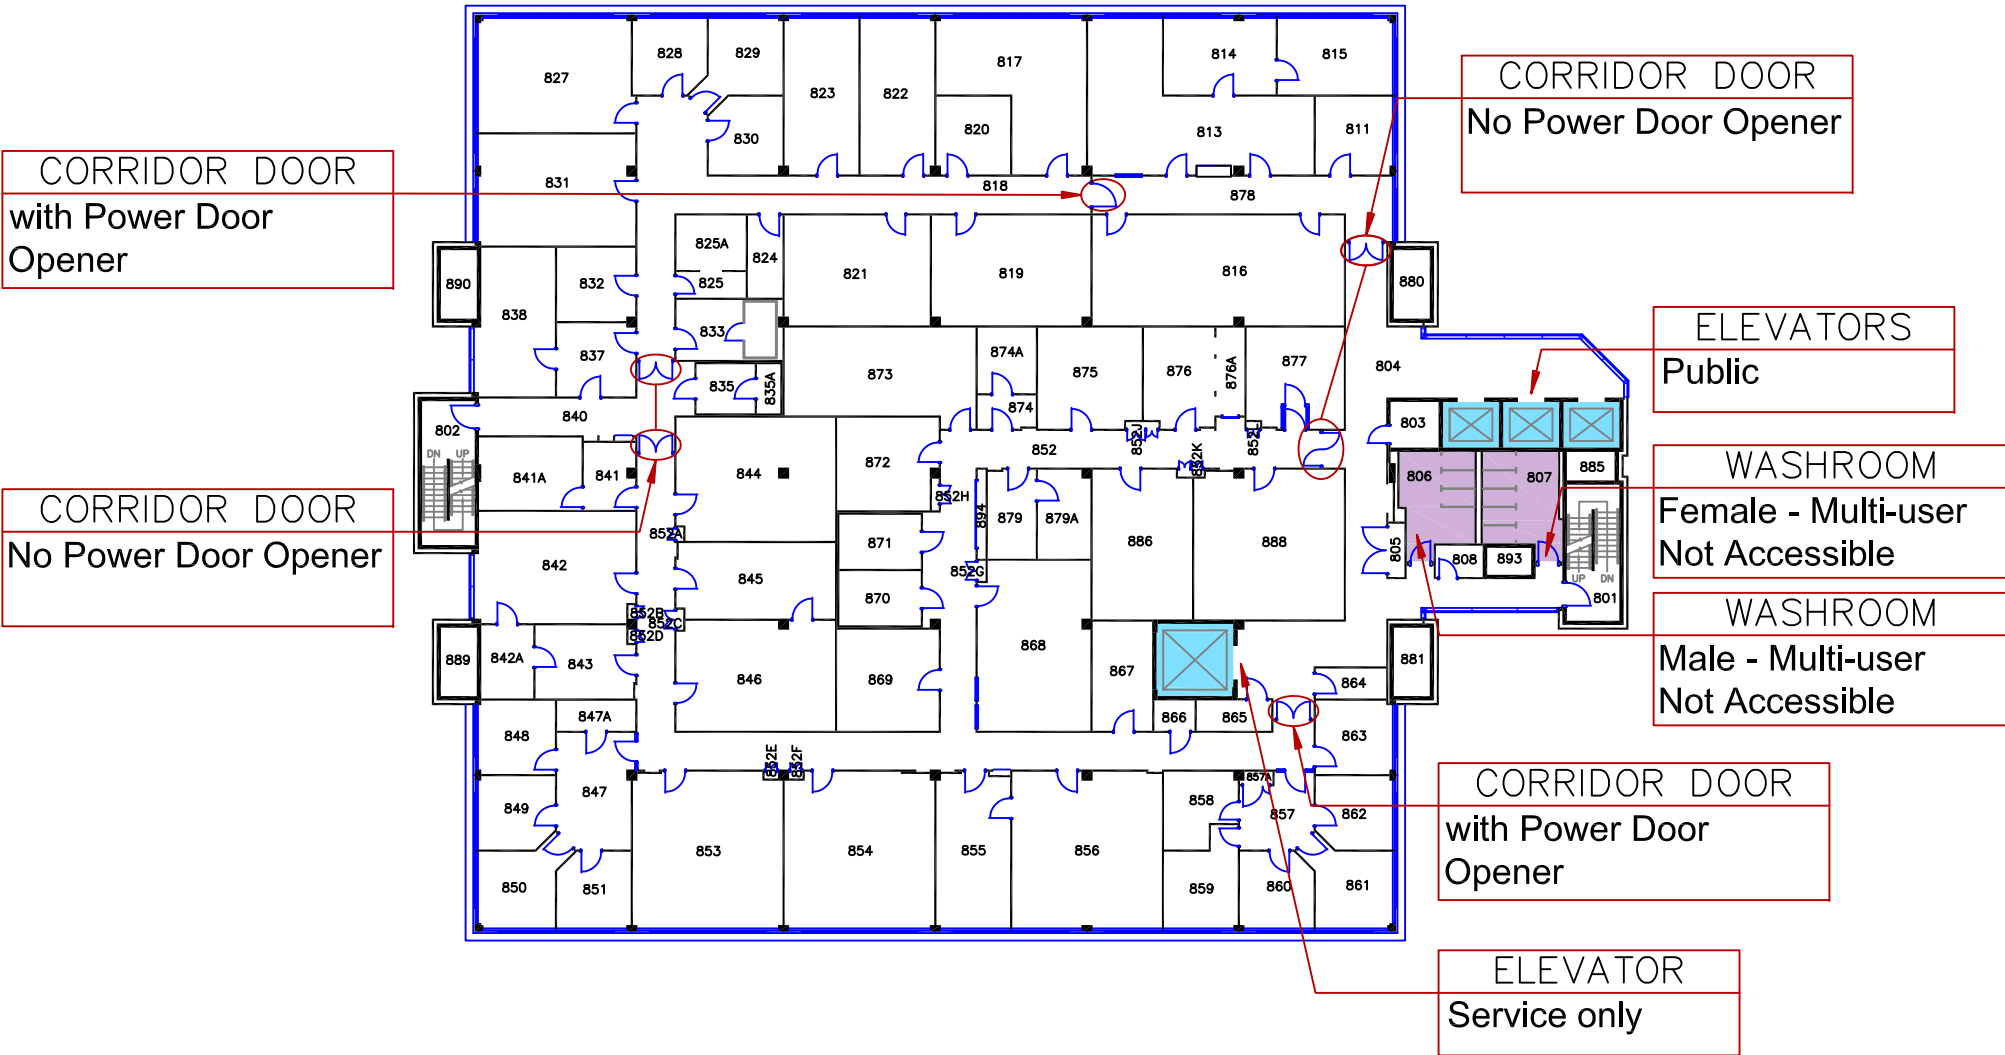

LEGEND

Queen's University
BOTTERELL HALL
BLDG. No. 170 SIXTH FLOOR PLAN

-  ACCESSIBLE ENTRANCE with Power Door Opener
-  ELEVATOR
-  WASHROOM - ACCESSIBLE
-  WASHROOM - NOT ACCESSIBLE

LEGEND

Queen's University	
BOTTERELL HALL	
BLDG. No. 170	SEVENTH FLOOR PLAN