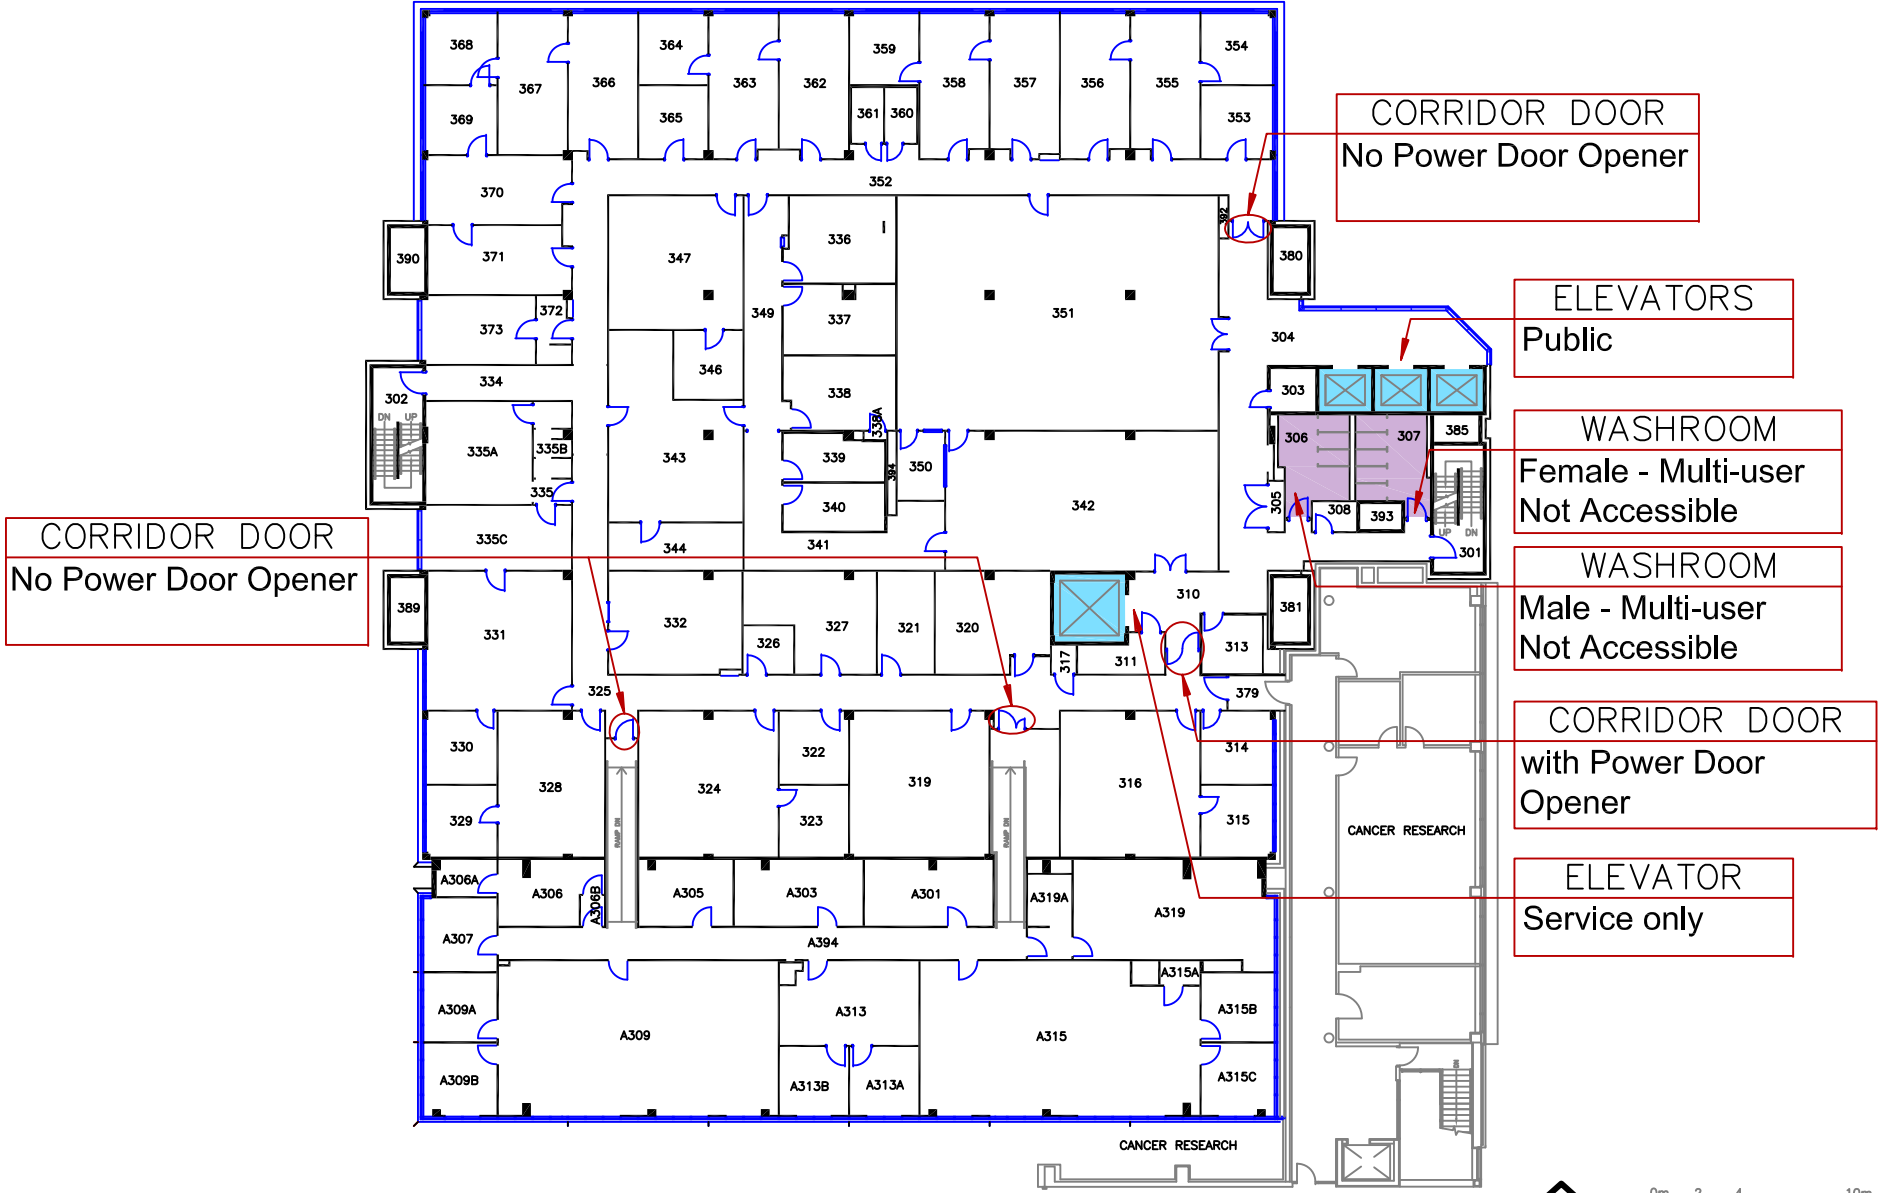

CORRIDOR DOOR
No Power Door Opener

CORRIDOR DOOR
No Power Door Opener

ELEVATORS
Public

WASHROOM
Female - Multi-user
Not Accessible

WASHROOM
Male - Multi-user
Not Accessible

CORRIDOR DOOR
with Power Door
Opener

ELEVATOR
Service only

- ACCESSIBLE ENTRANCE with Power Door Opener
- ELEVATOR
- WASHROOM - ACCESSIBLE
- WASHROOM - NOT ACCESSIBLE

LEGEND

Queen's University
BOTTERELL HALL
BLDG. No. 170
THIRD FLOOR PLAN