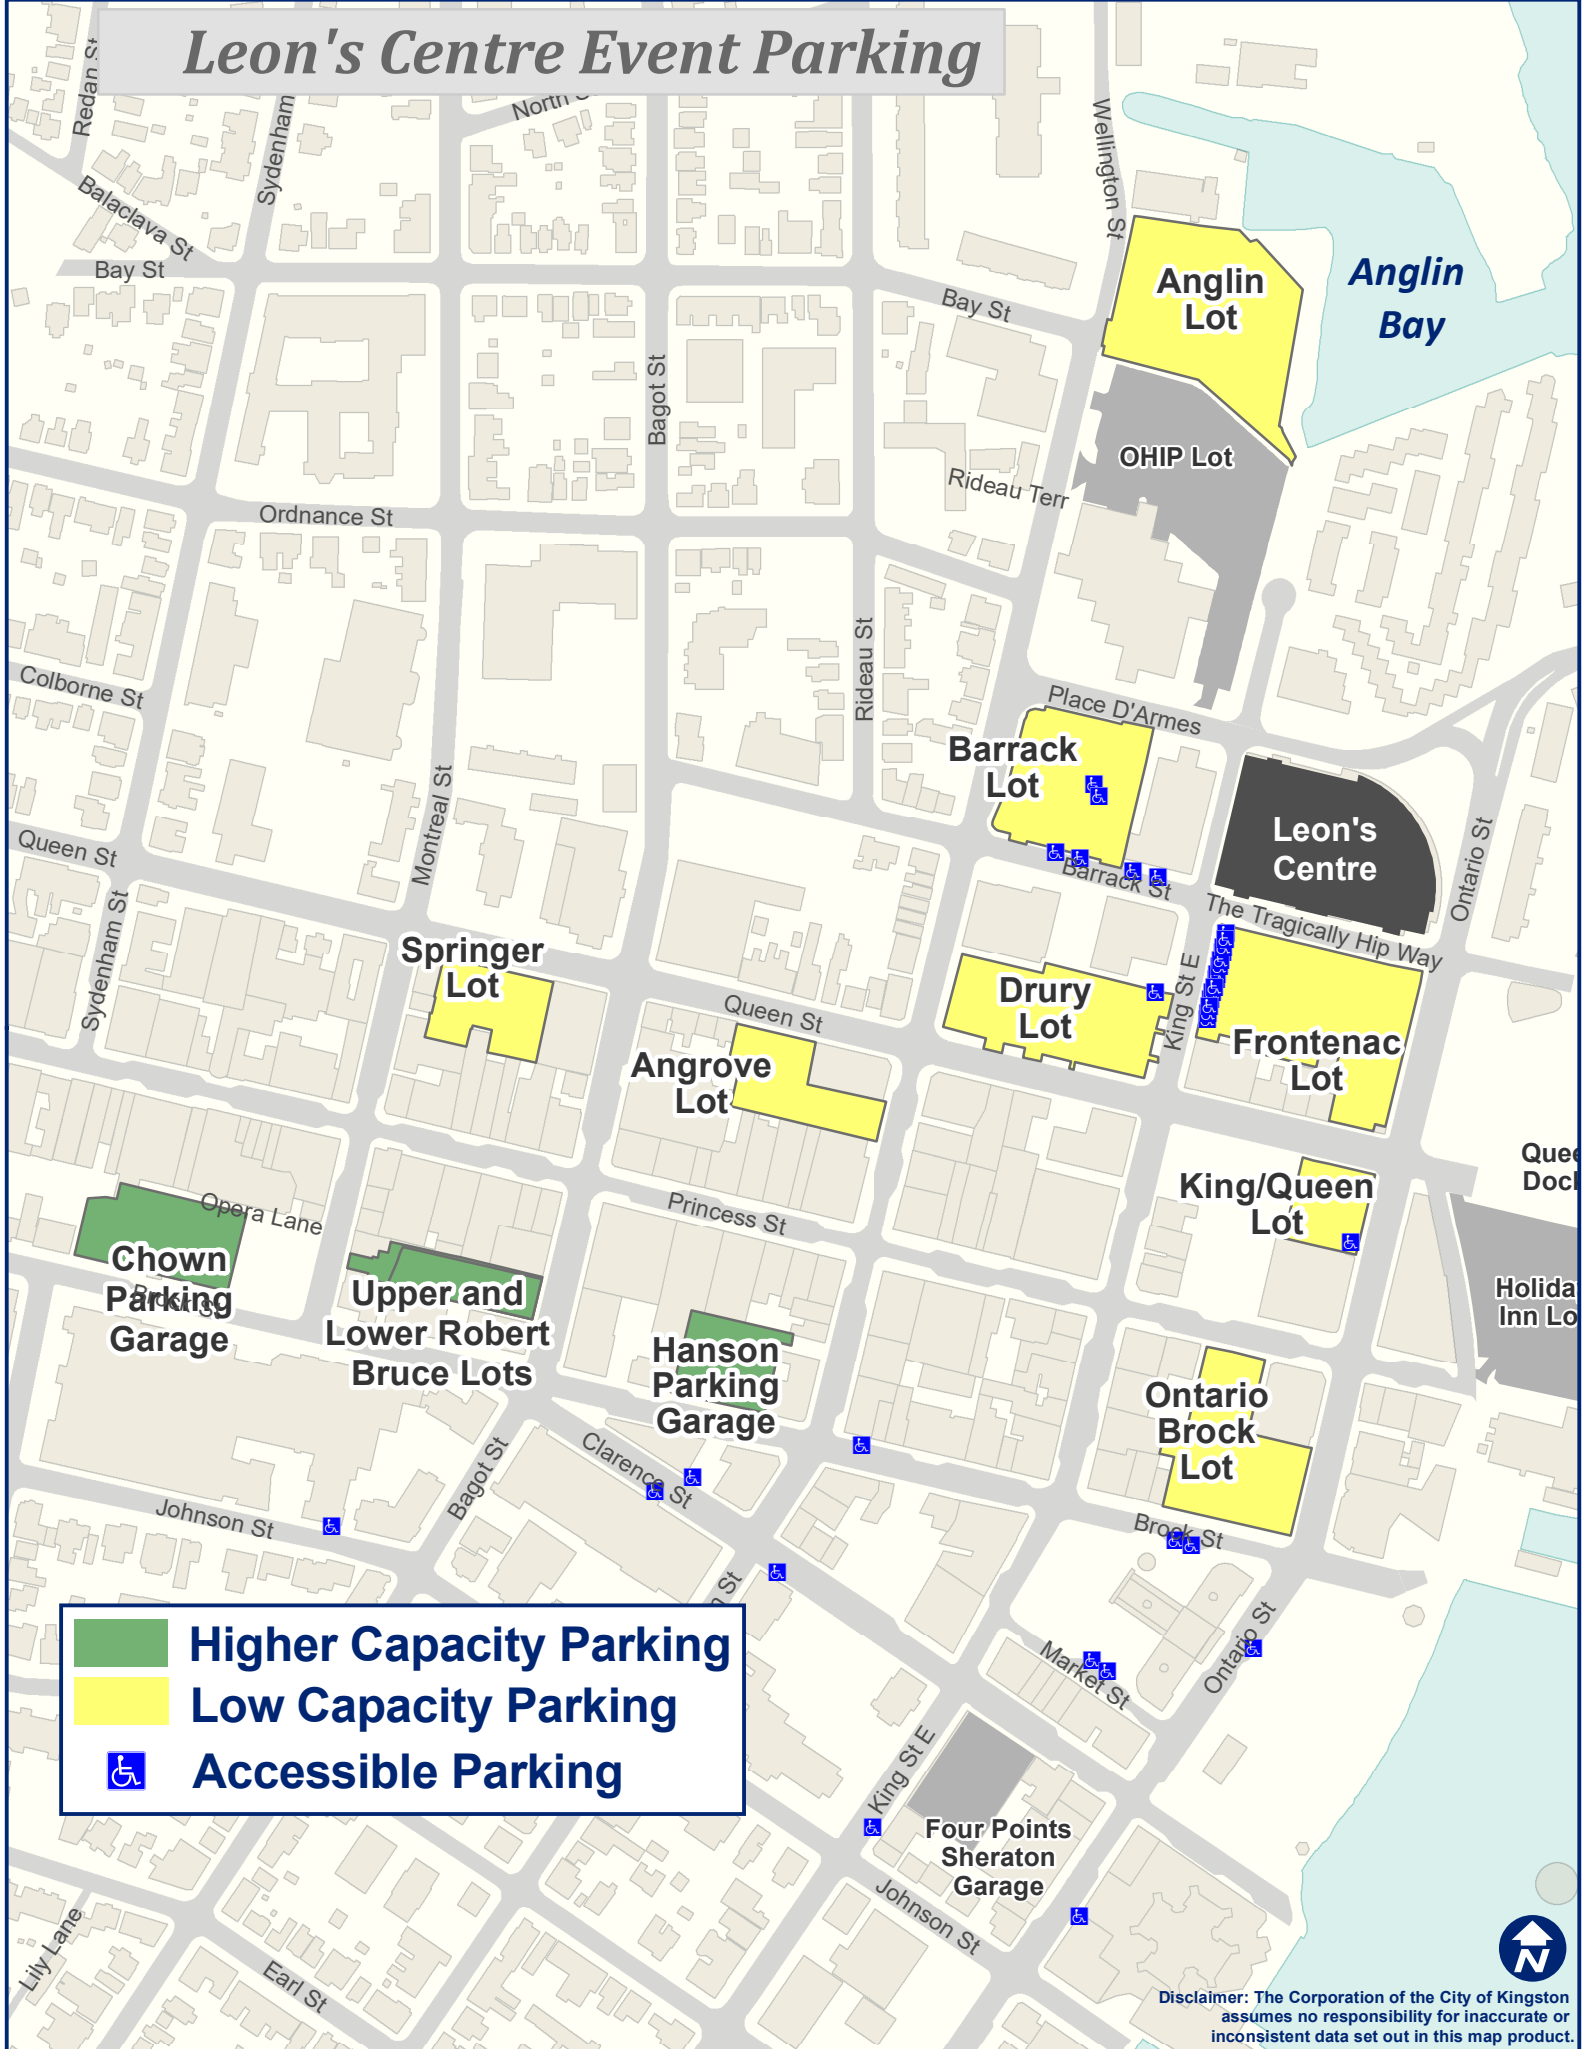

Leon's Centre Event Parking

Higher Capacity Parking
Low Capacity Parking
Accessible Parking

Disclaimer: The Corporation of the City of Kingston assumes no responsibility for inaccurate or inconsistent data set out in this map product.