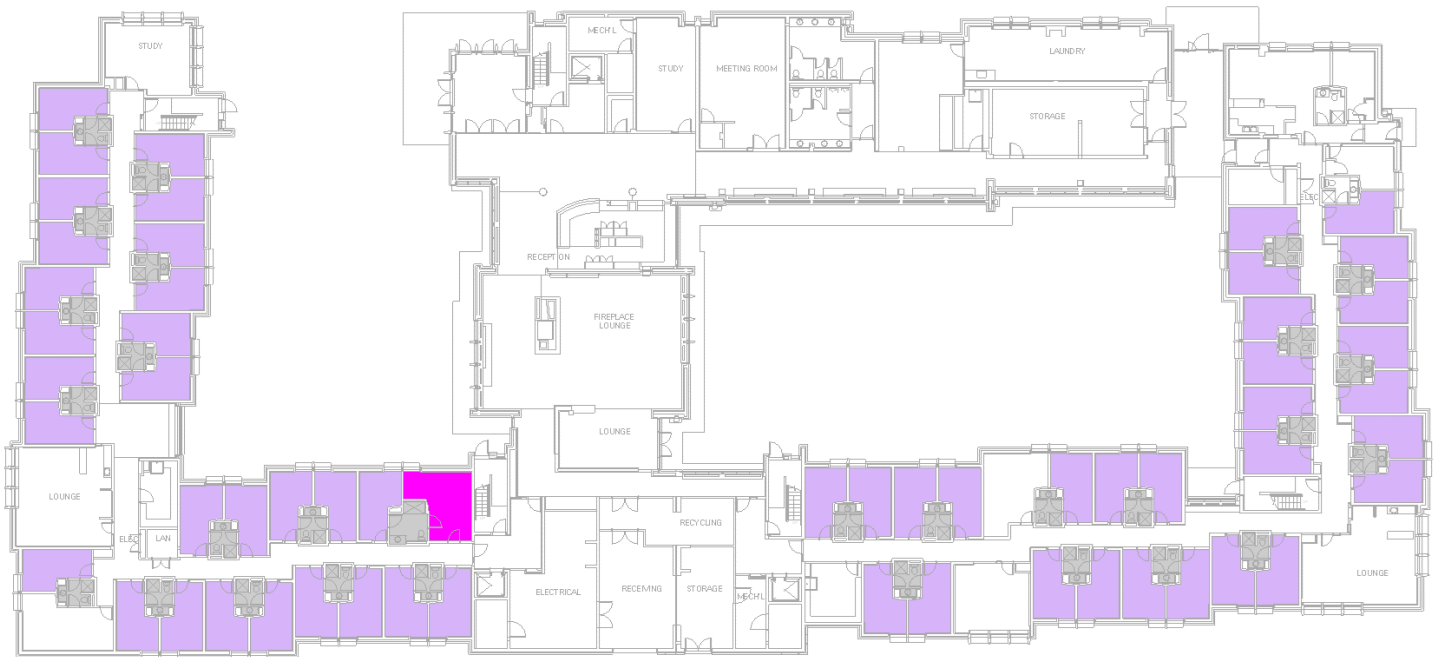

Queen's
UNIVERSITY

Residence Floor Plans

Leggett Hall

While every effort is made to ensure floor plans are accurate, there may be some discrepancies between these floor plans and the plans shown in the self-selection process.

Leggett Hall – 1st Floor

Washrooms	Grey
Accessible Room	Magenta
Single Plus Room	Light Purple

Leggett Hall – 2nd Floor

Washrooms	Grey
Accessible Room	Magenta
Single Plus Room	Light Purple

Leggett Hall – 3rd Floor

Washrooms	Grey
Accessible Room	Magenta
Single Plus Room	Light Purple

Leggett Hall – 4th Floor

Washrooms	Grey
Accessible Room	Magenta
Single Plus Room	Light Purple

Leggett Hall – 5th Floor

Washrooms	Grey
Accessible Room	Pink
Single Plus Room	Light Purple