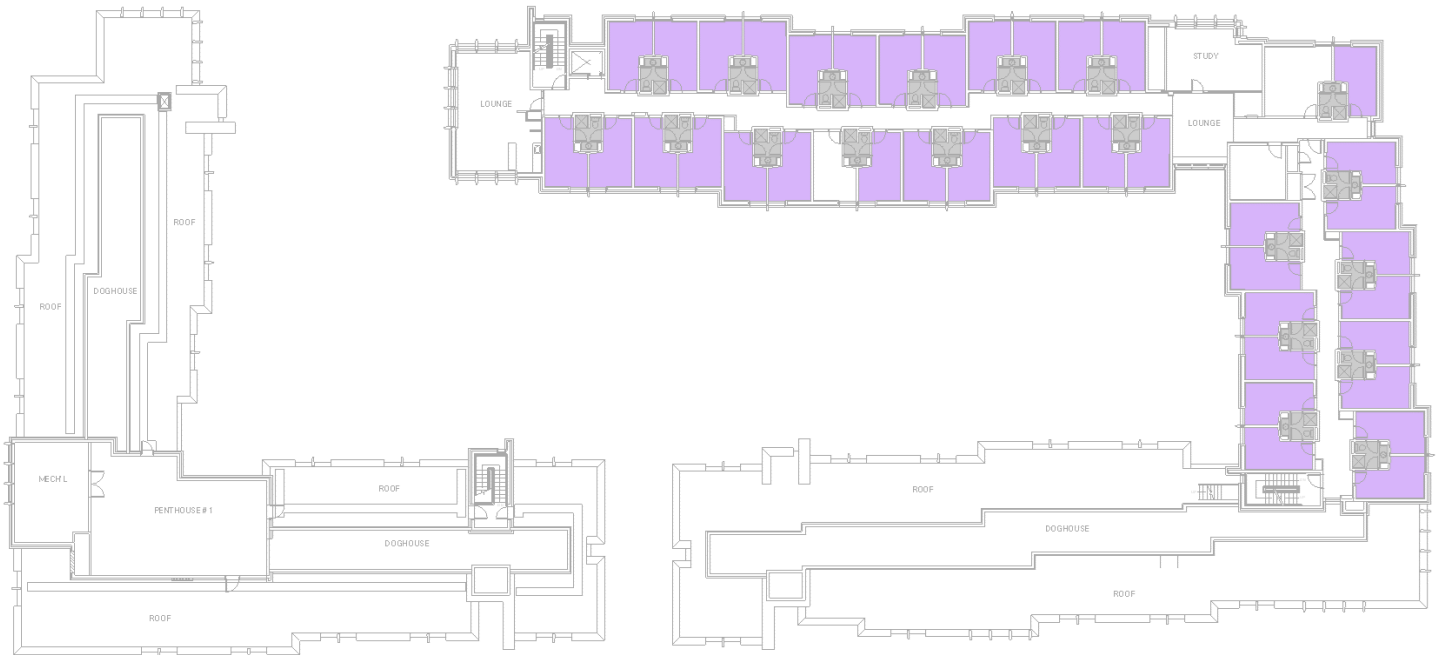

Queen's
UNIVERSITY

Residence Floor Plans

Leggett Hall

While every effort is made to ensure floor plans are accurate, there may be some discrepancies between these floor plans and the plans shown in the self-selection process.

Leggett Hall – 1st Floor

Washrooms	Grey
Accessible Room	Magenta
Single Plus Room	Light Purple

Leggett Hall – 2nd Floor

Washrooms	Grey
Accessible Room	Magenta
Single Plus Room	Light Purple

Leggett Hall – 3rd Floor

Washrooms	Grey
Accessible Room	Magenta
Single Plus Room	Light Purple

Leggett Hall – 4th Floor

Washrooms	Grey
Accessible Room	Magenta
Single Plus Room	Light Purple

Leggett Hall – 5th Floor

Washrooms	Grey
Accessible Room	Pink
Single Plus Room	Light Purple