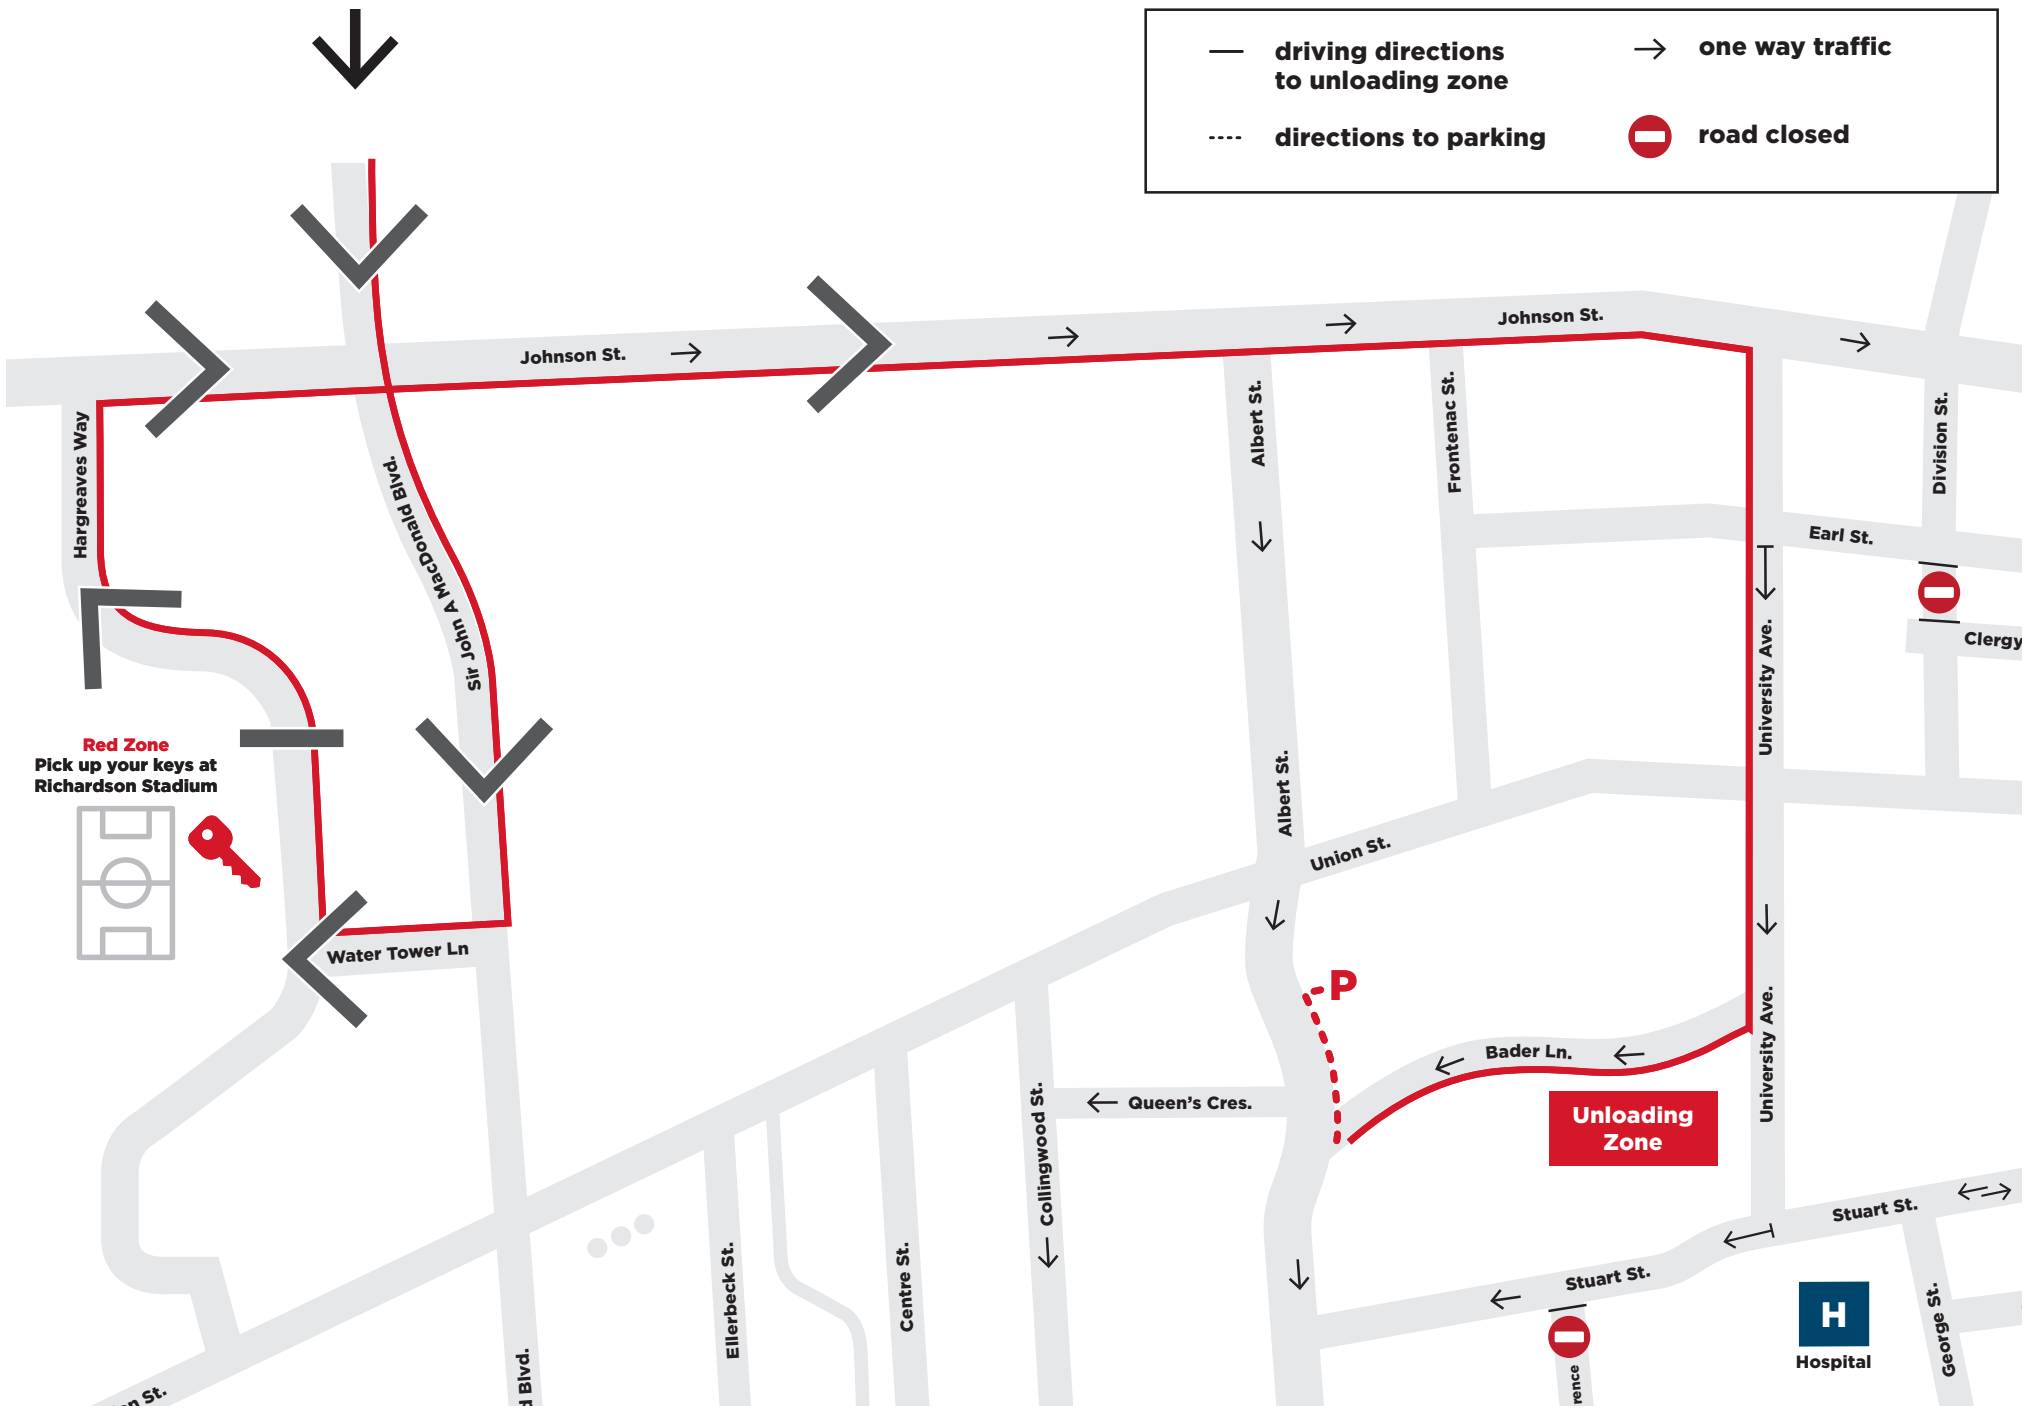

Red Zone

Ban Righ Hall

Phone:

Queen's
UNIVERSITY

HOUSING AND
ANCILLARY SERVICES

From HWY 401 take Exit for Sir John A MacDonal Blvd.

Driving Directions for Ban Righ Hall

—	driving directions to unloading zone	→	one way traffic
---	directions to parking	⊘	road closed

Red Zone
Pick up your keys at Richardson Stadium

Unloading Zone