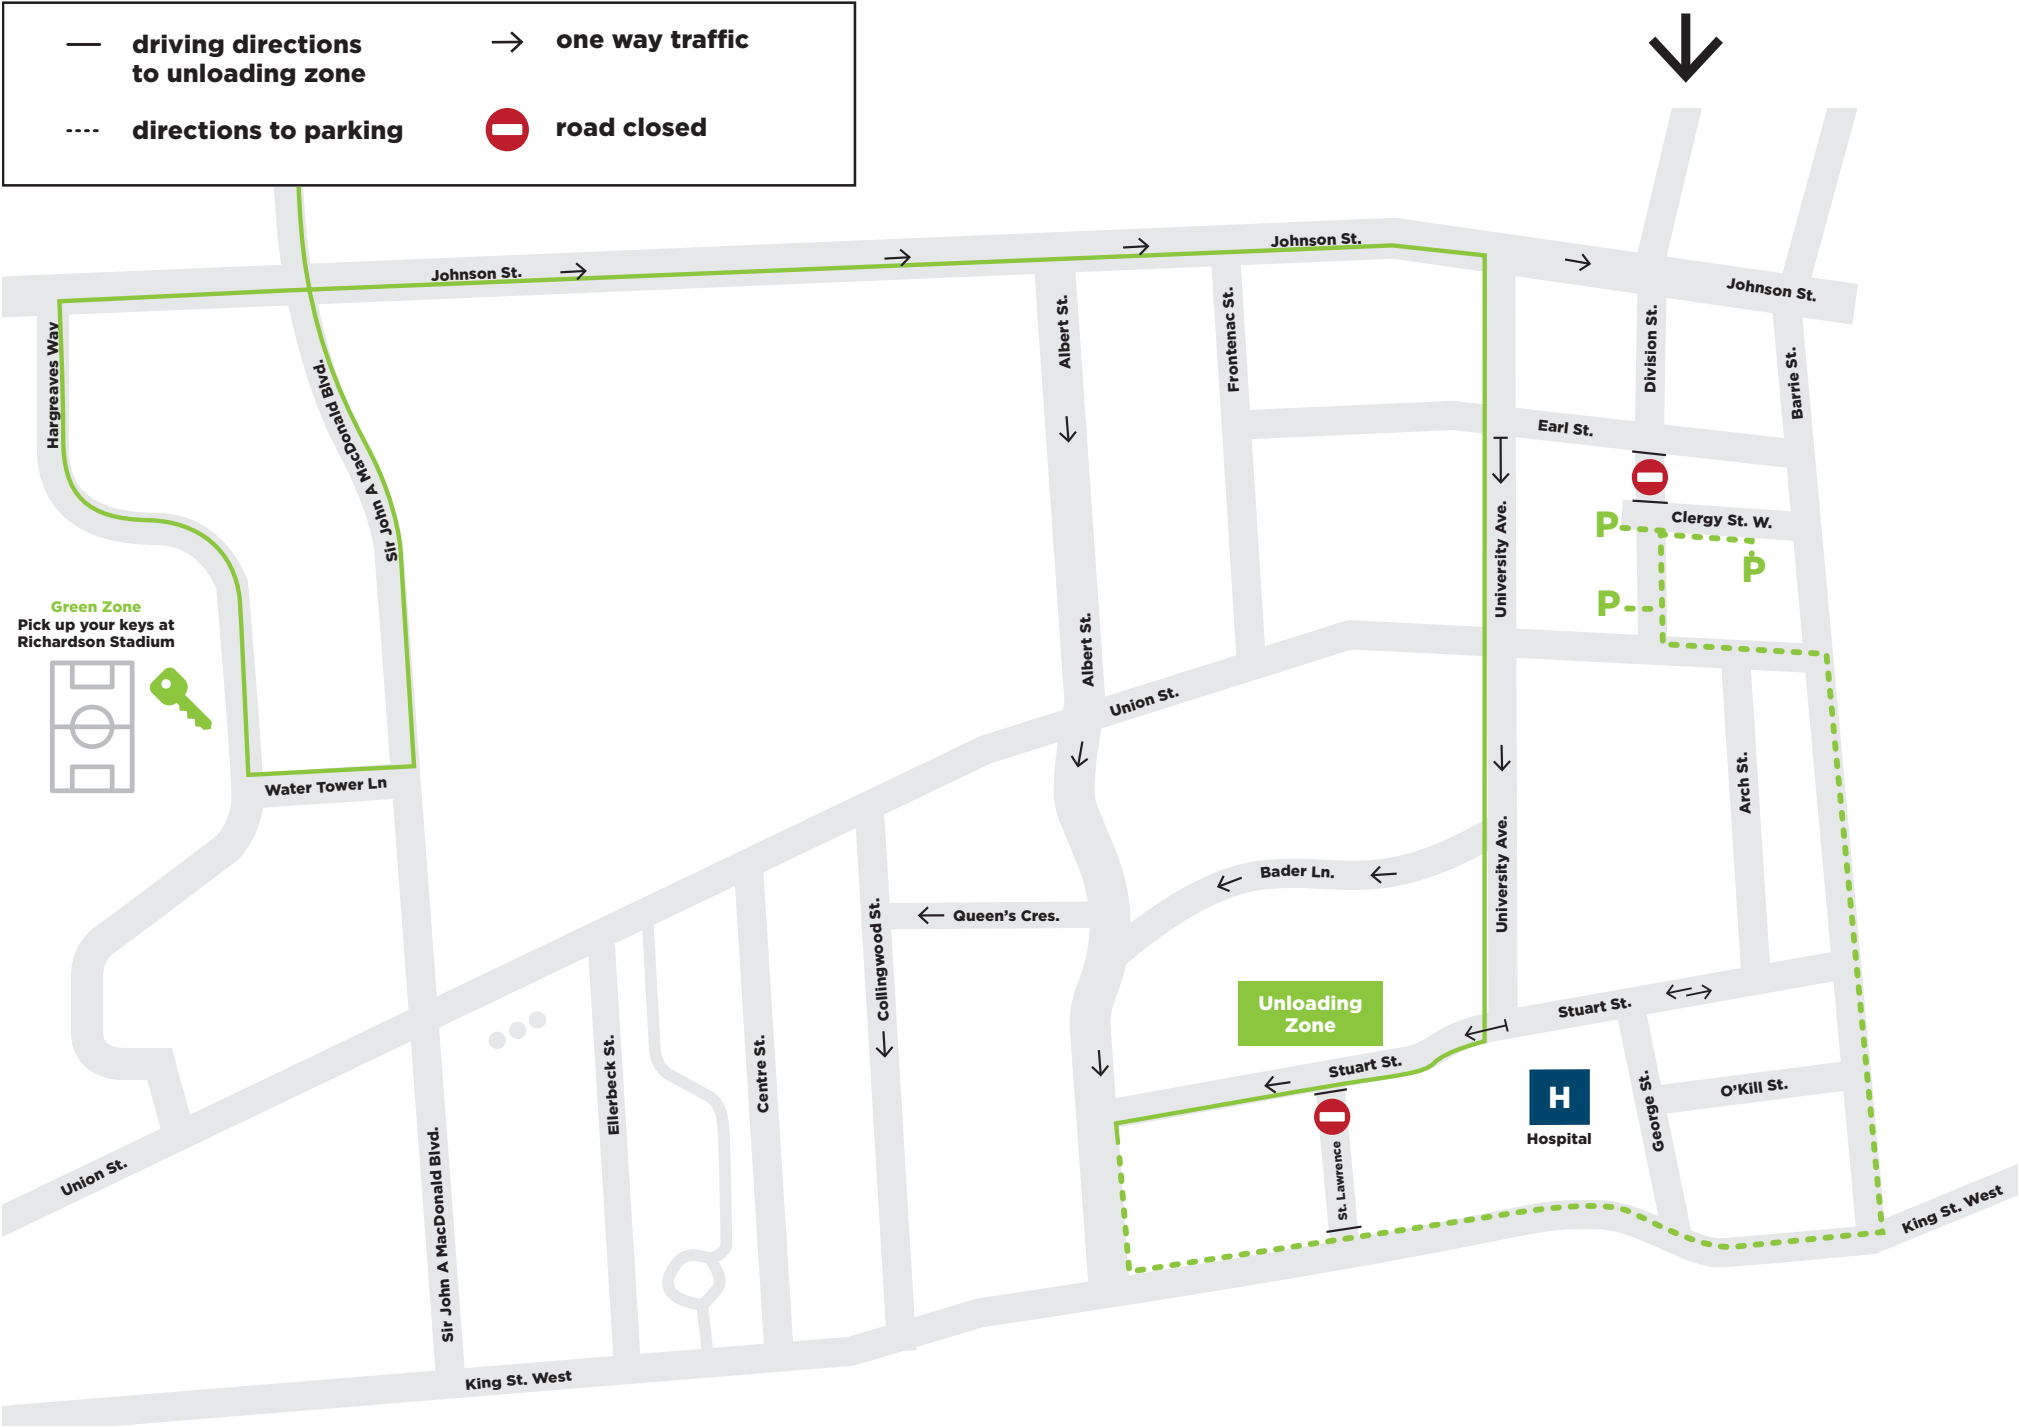

Green Zone
Chown
Hall

Phone:

Queen's
UNIVERSITY

HOUSING AND
ANCILLARY SERVICES

Driving Directions for Chown Hall

From HWY 401 take Exit for Division St.

—	driving directions to unloading zone	→	one way traffic
----	directions to parking		road closed

Green Zone
Pick up your keys at Richardson Stadium

Unloading Zone

Hospital