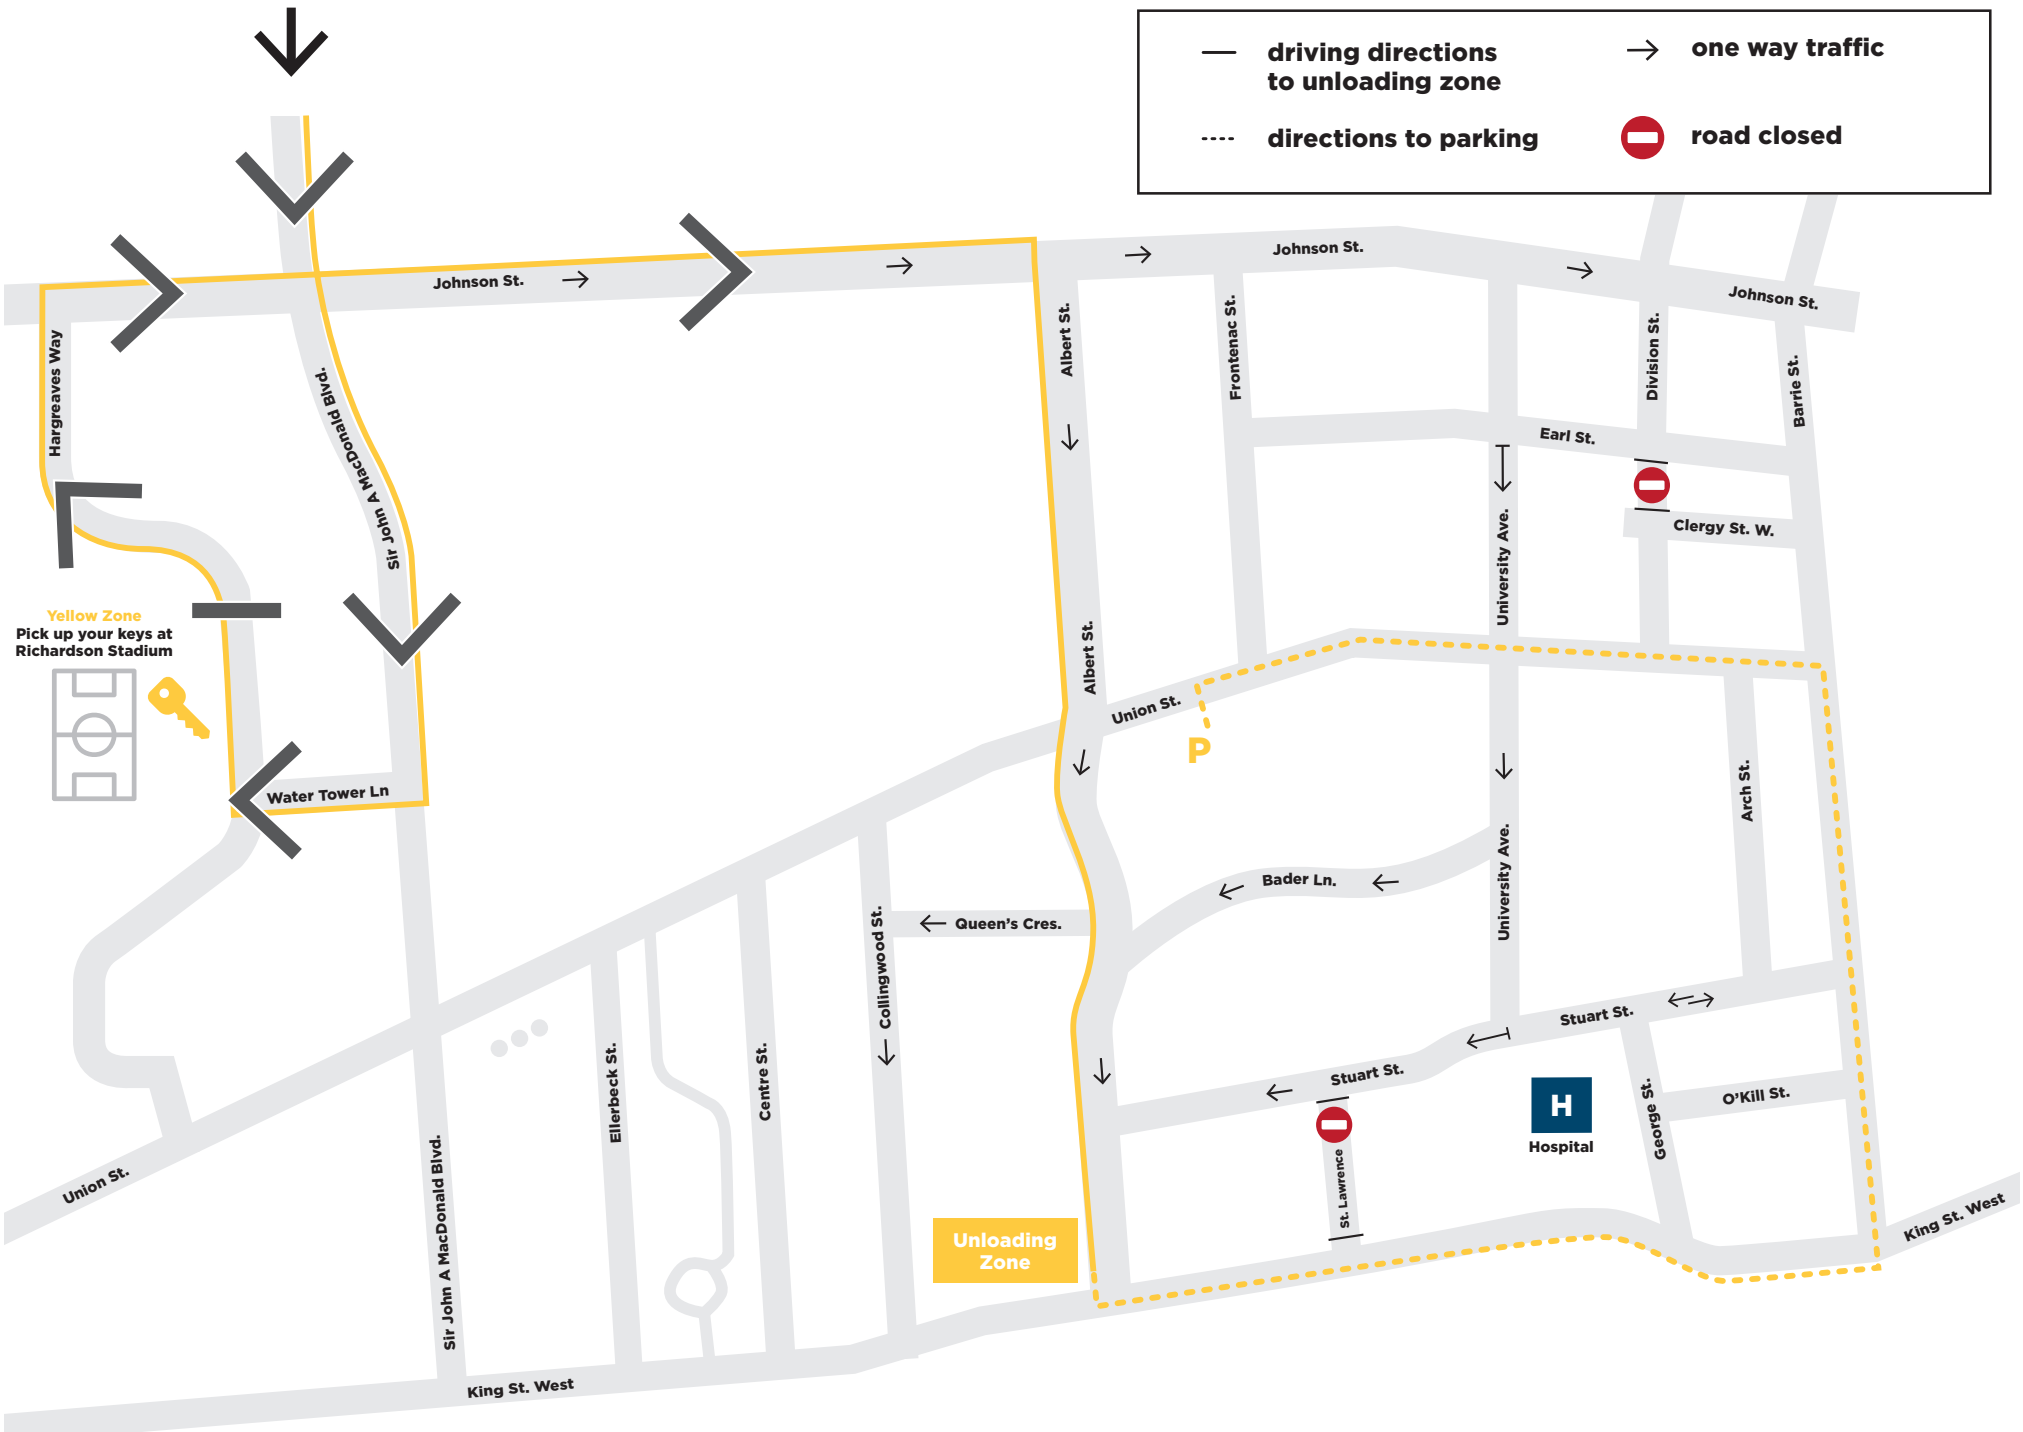

# Yellow Zone Morris Hall

Phone:

**Queen's**  
UNIVERSITY

HOUSING AND  
ANCILLARY SERVICES

**From HWY 401 take Exit for Sir John A MacDonal Blvd.**

**Driving Directions for Morris Hall**

	<b>driving directions to unloading zone</b>		<b>one way traffic</b>
	<b>directions to parking</b>		<b>road closed</b>

**Yellow Zone**  
Pick up your keys at Richardson Stadium

**Unloading Zone**