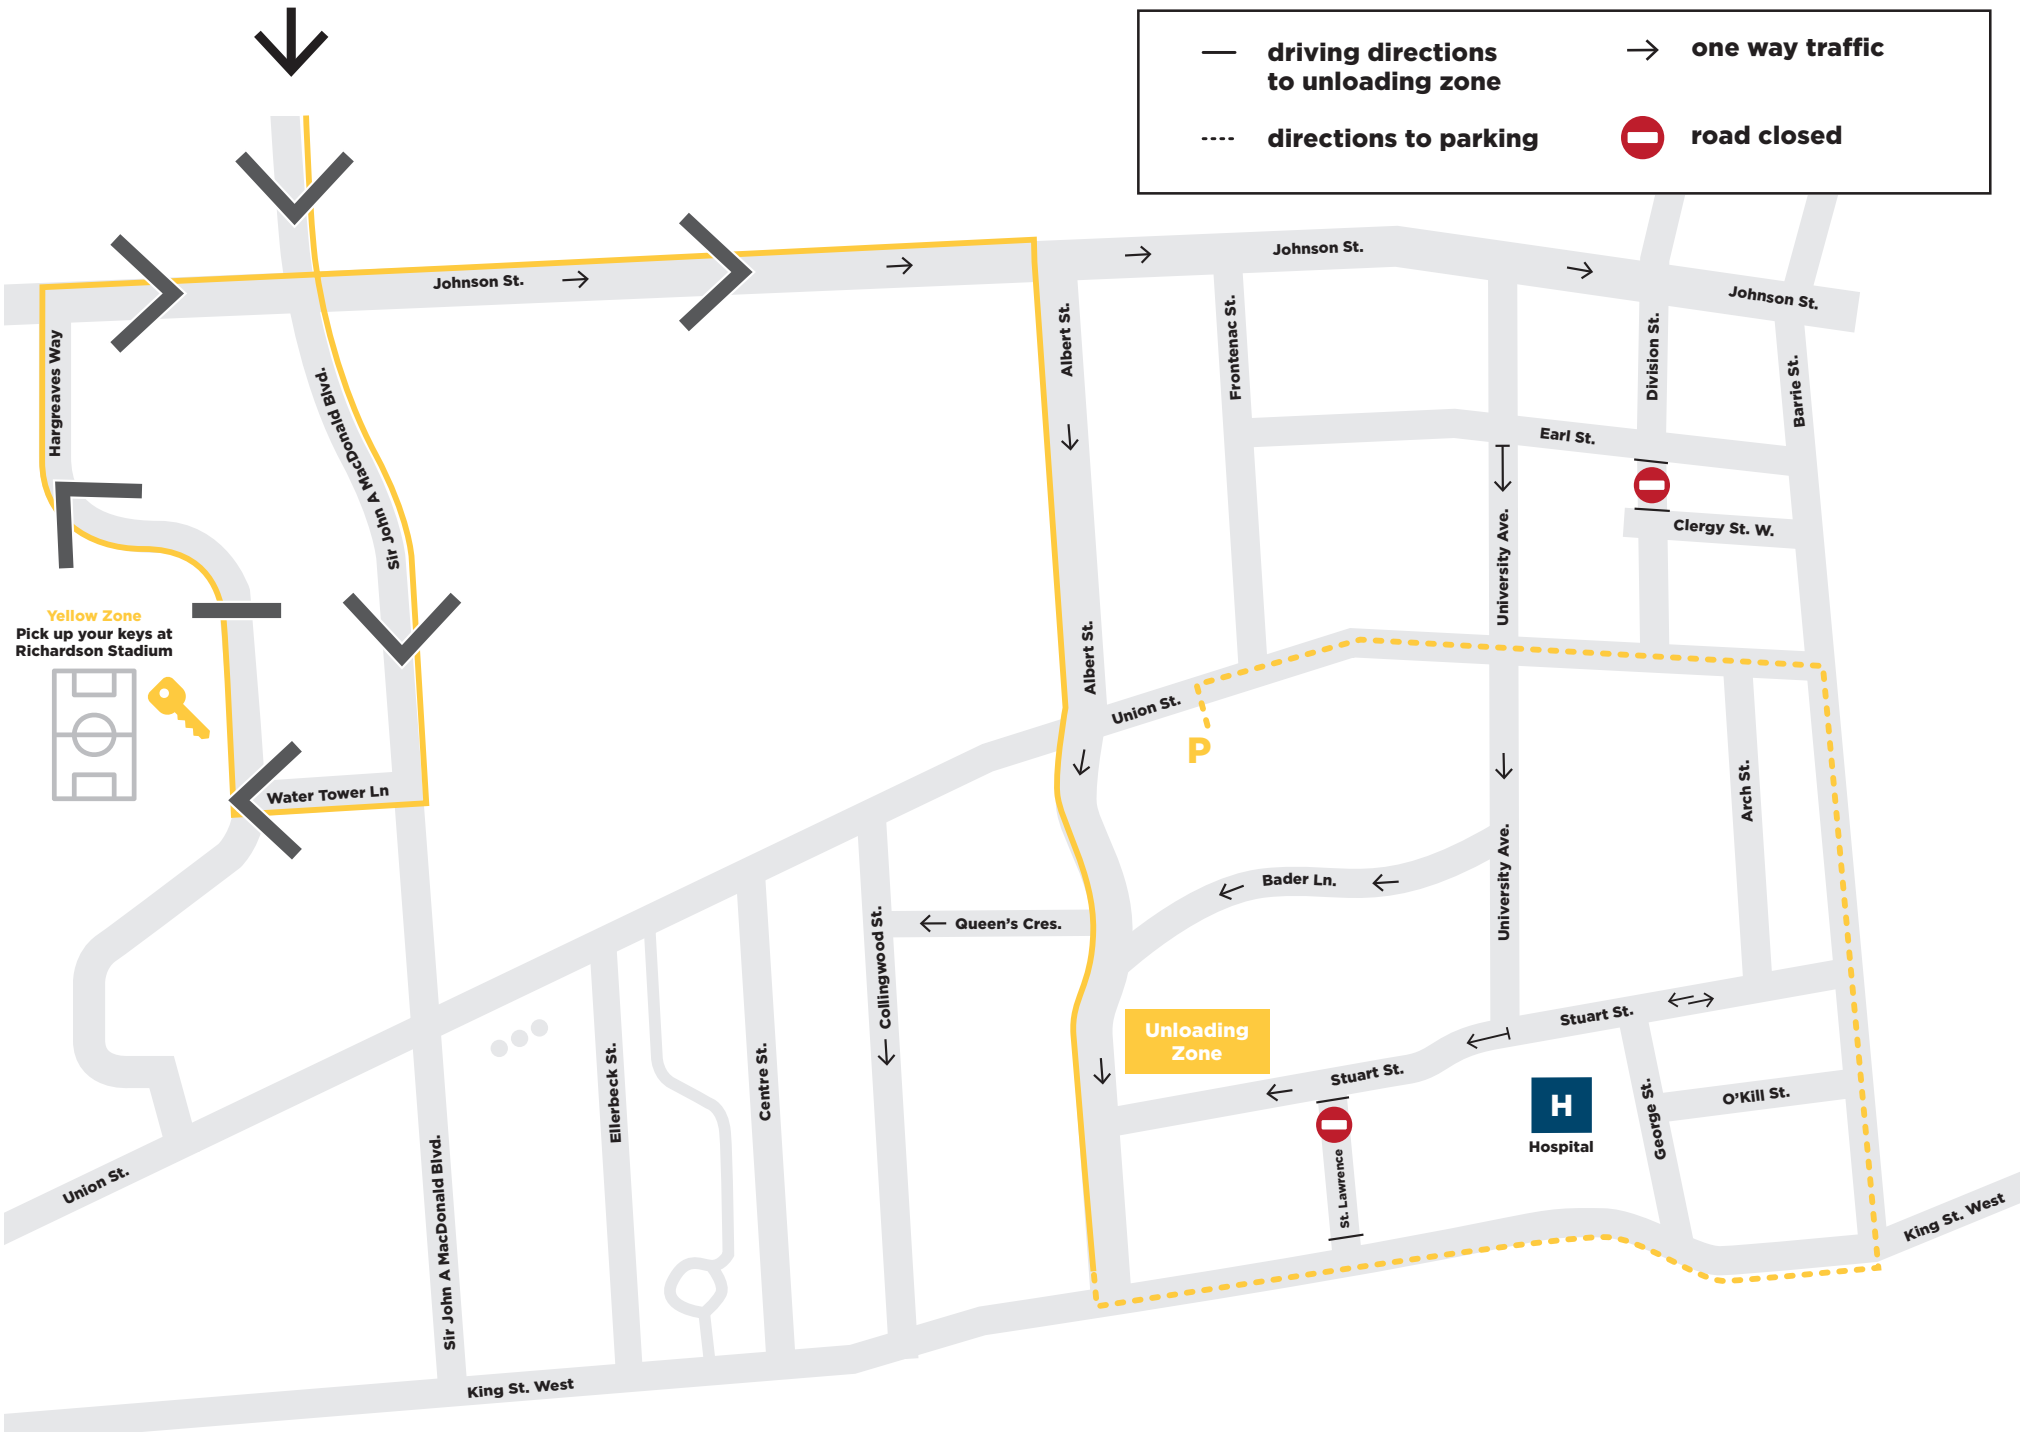

Yellow Zone Watts Hall

Phone:

Queen's
UNIVERSITY

HOUSING AND
ANCILLARY SERVICES

From HWY 401 take Exit for
Sir John A MacDonald Blvd.

Driving Directions for Watts Hall

	driving directions to unloading zone		one way traffic
	directions to parking		road closed

Yellow Zone
Pick up your keys at
Richardson Stadium

Unloading Zone

Hospital