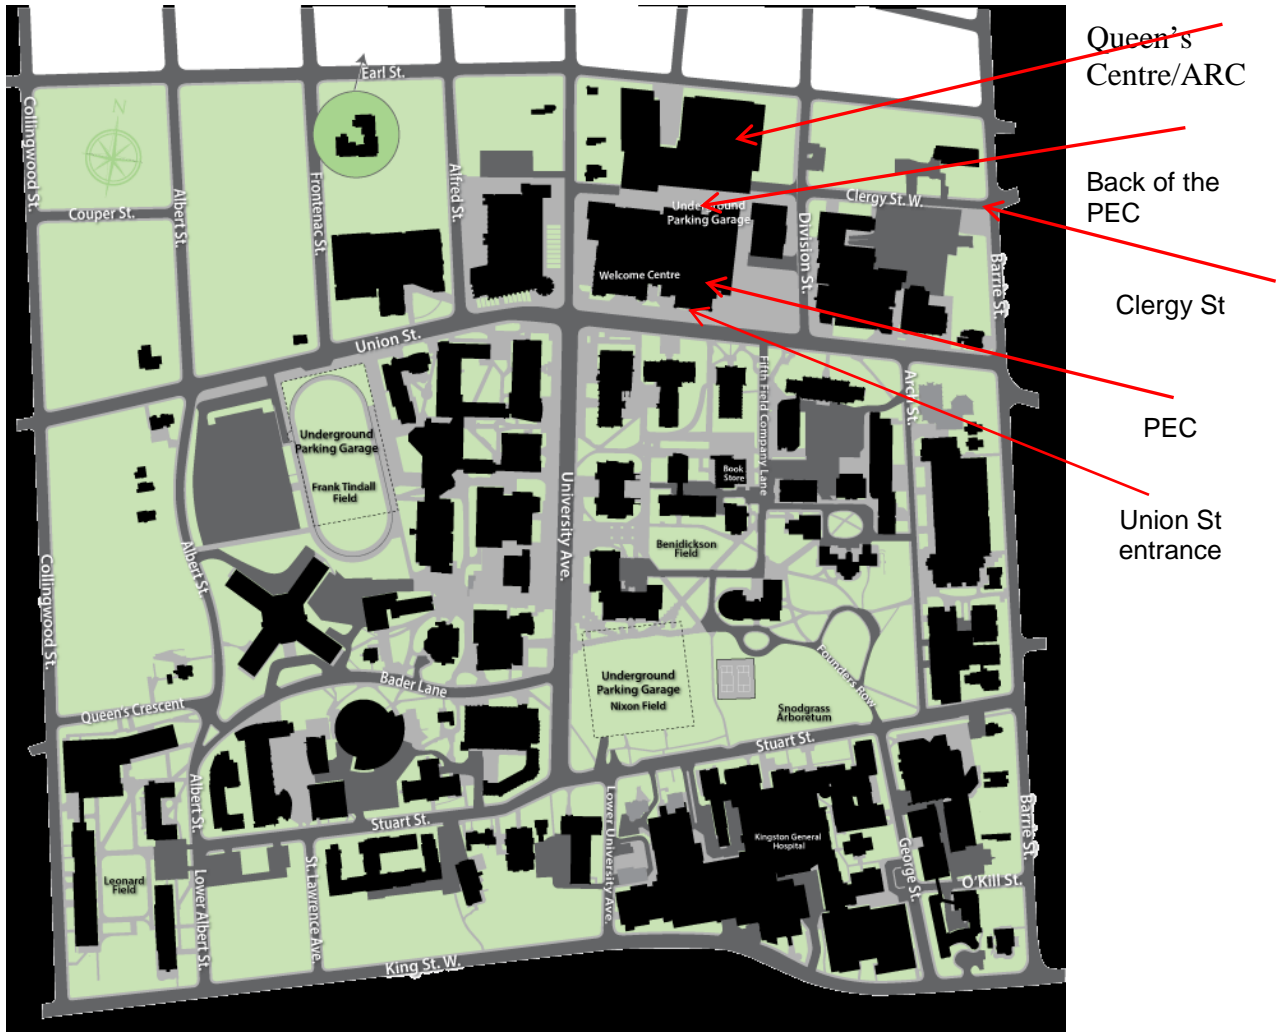

Physical and Health Education Centre (PEC)

Description: PARTIALLY OPEN: Bews, Bartlett and Ross Gymnasias are in use.
Enter via the back entrance between the Queen's Centre and the PEC

Accessibility - Physical Education Centre's Union Street entrance.