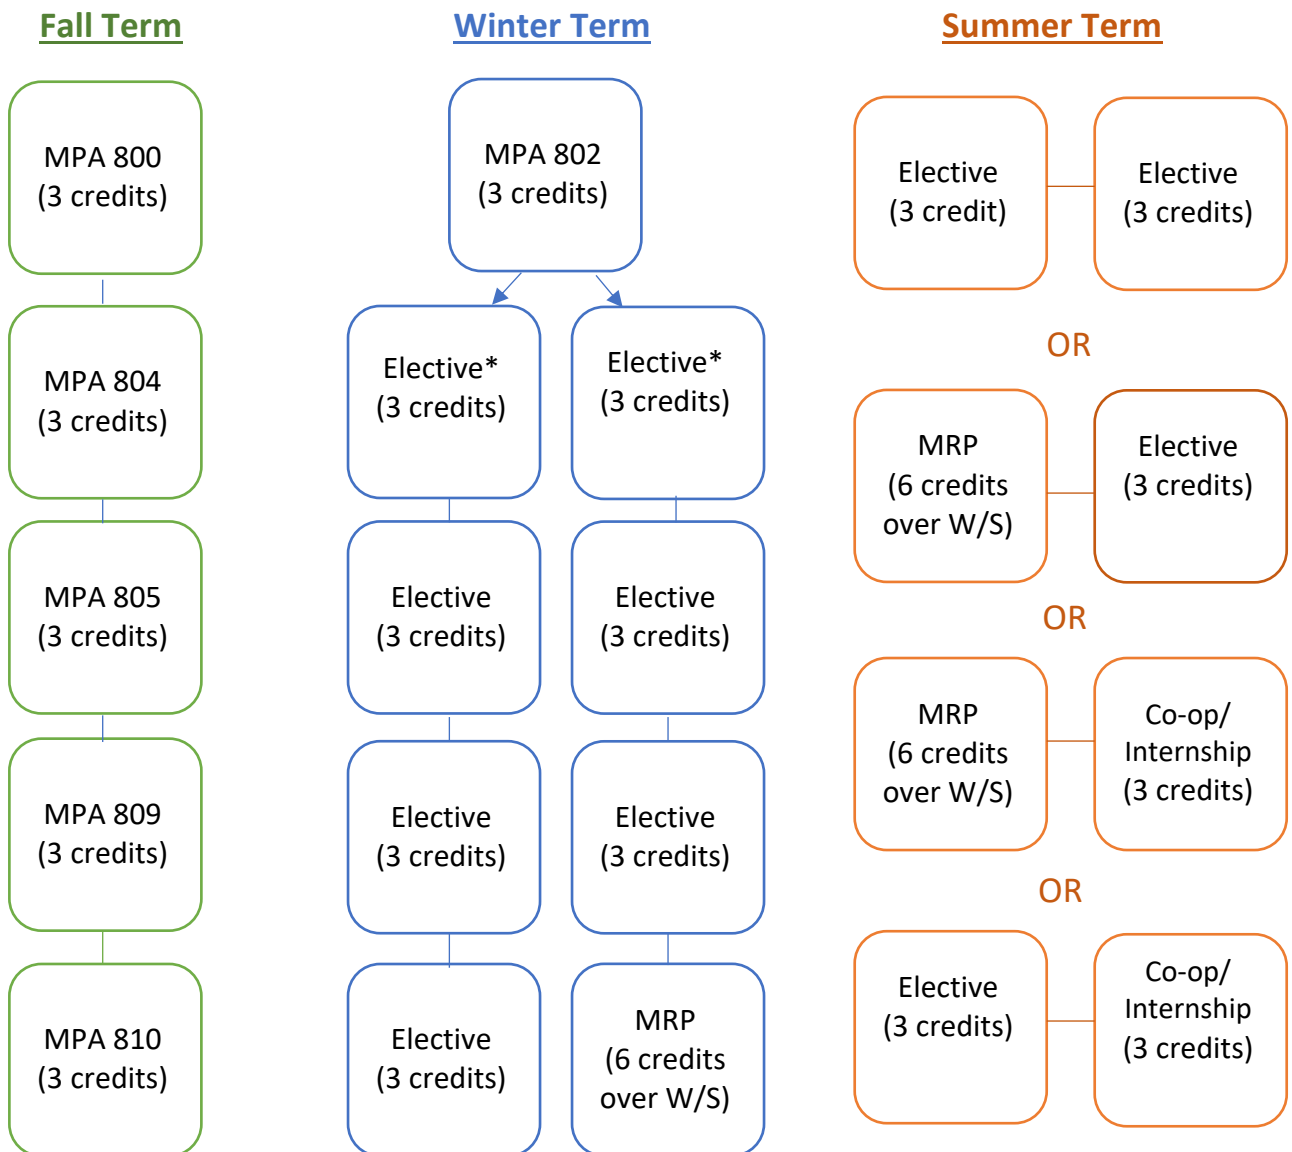

MPA – ROAD TO COMPLETION

Students in the MPA program must complete 12 courses (3.0 credits), normally taking 5 courses in each of the fall and winter terms and 2 in the summer term. They may choose to complete a Masters Research Project, in lieu of 2 elective courses